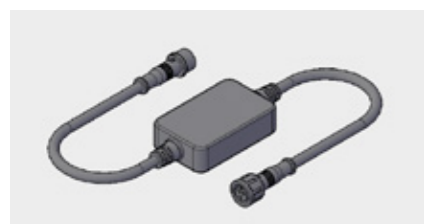

A46491XX	Finish XX	RRP
Subway 3.0 91cm Round Mirror with All-Round LED Lighting <i>Aluminium Frame</i>	00 - White Matt	£ 1313
	BC - Bicolour	£ 1313
<i>910 x 910 x 45 mm</i>		

A46471XX	Finish XX	RRP
Subway 3.0 71cm Round Mirror with All-Round LED Lighting <i>Aluminium Frame</i>	00 - White Matt	£ 1182
	BC - Bicolour	£ 1182
<i>712 x 712 x 45 mm</i>		

A46380XX	Finish XX	RRP
Subway 3.0 80cm Rectangular Mirror with All-Round LED Lighting <i>Aluminium Frame</i>	00 - White Matt	£ 1182
	BC - Bicolour	£ 1182
<i>800 x 750 x 47.5 mm</i>		

A4636000	Finish	RRP
Subway 3.0 60cm Rectangular Mirror with All-Round LED Lighting <i>Aluminium Frame</i>	White Matt	£ 1064
<i>600 x 750 x 47.5 mm</i>		

A4635000	Finish	RRP
Subway 3.0 50cm Rectangular Mirror with All-Round LED Lighting <i>Aluminium Frame</i>	White Matt	£ 1038
<i>500 x 750 x 47.5 mm</i>