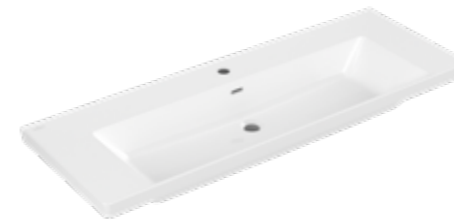

For 4370 FF/FG washbasins
473 x 429 x 407.5 mm

C583 0ZXX	Handle Z	Finish XX	RRP
Subway 3.0 35cm Vanity Unit with 1 door, hinges on left <i>wall mounted</i>	2 - Monochrome	VR - Graphite	£ 537

For 4370 37/38 washbasins
351 x 429 x 309 mm

C584 0ZXX	Handle Z	Finish XX	RRP
Subway 3.0 35cm Vanity Unit with 1 door, hinges on right <i>wall mounted</i>	2 - Monochrome	AF - Soft Green	£ 537

For 4370 37/38 washbasins
351 x 429 x 309 mm

C5850000			RRP
ZIGBEE Home Automation Kit for Vanity Unit			£ 66