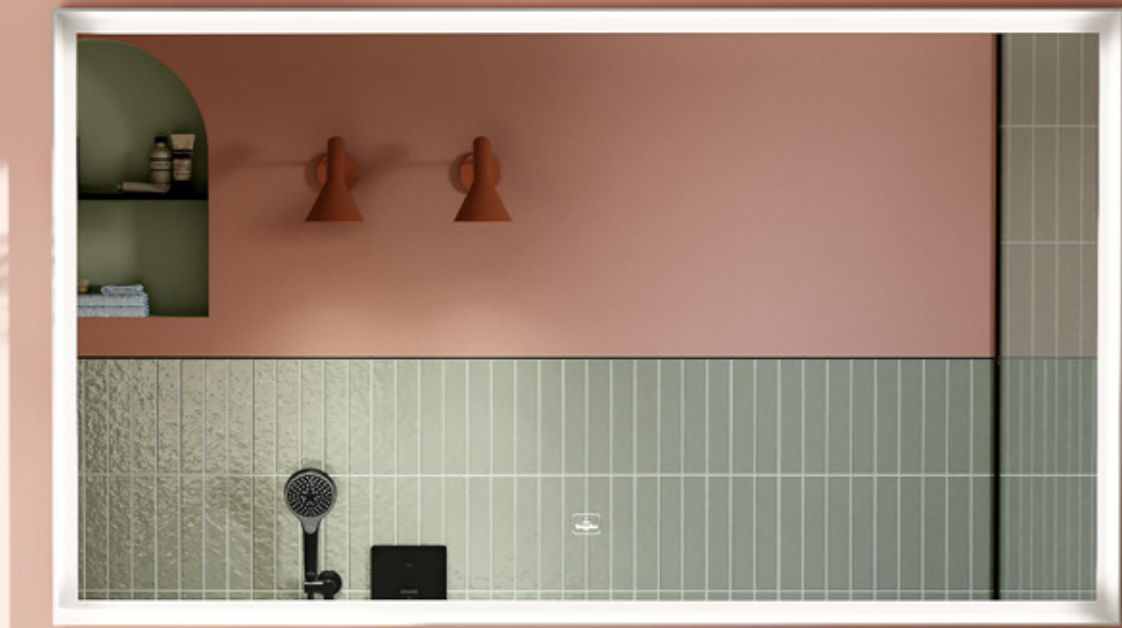

FURNITURE

Available colours for Subway 3.0 furniture:

AF - Soft Green	AH - Wine Red	VE - Brilliant White	VF - Pure White	VL - Volcano Black
VM - Taupe	VN - Grey Cashmere	VQ - Marine Blue	VR - Graphite	AA - White Oak
AB - Black Oak	RH - Oak Kansas	RK - Stone Oak	VH - Arizona Oak	VJ - Nordic Oak

	C568 0ZXX Subway 3.0 130cm Vanity Unit with 4 soft close drawers wall mounted <i>For 4A71 D3/D5 washbasins</i> 1272 x 576 x 478 mm	Handle Z 2 - Monochrome	Finish XX AF - Soft Green	RRP £ 1901
	C570 0ZXX Subway 3.0 100cm Vanity Unit with 2 soft close drawers wall mounted <i>For 4A70 A2/A3/A5 washbasins</i> 973 x 576 x 478 mm	Handle Z 2 - Monochrome	Finish XX AF - Soft Green	RRP £ 1211
	C574 0ZXX Subway 3.0 80cm Vanity Unit with 2 soft close drawers wall mounted <i>For 4A70 80/81/83 washbasins</i> 772 x 576 x 478 mm	Handle Z 0 - Glossy Aluminium 0 - Glossy Aluminium 0 - Glossy Aluminium 0 - Glossy Aluminium 2 - Monochrome 2 - Monochrome 2 - Monochrome	Finish XX RH - Oak Kansas VE - Brilliant White VQ - Marine Blue VR - Graphite AF - Soft Green VQ - Marine Blue VR - Graphite	RRP £ 1100 £ 1100 £ 1100 £ 1100 £ 1100 £ 1100 £ 1100
	C574 LZXX Subway 3.0 80cm Vanity Unit with LED lighting and 2 soft close drawers wall mounted <i>For 4A70 80/81/83 washbasins</i> 772 x 576 x 478 mm	Handle Z 2 - Monochrome 2 - Monochrome	Finish XX VQ - Marine Blue VR - Graphite	RRP £ 1479 £ 1479