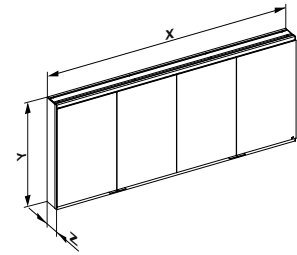

Mirror cabinet exposed / concealed 4-doors non-illuminated

- Hinged doors off double sided crystal mirror with soft close hinge
- Body: aluminium silver-anodized
- Body side: mirror (exposed) / silver anodised aluminium (concealed)
- Interior rear panel: glass white lacquered

Equipment

- 2 shaver sockets (optional)
- 2 shaver sockets + 2 dual USB charging points (optional)
- 2 x 3 height-adjustable glass shelves (height 700 mm)
- 2 x 4 height-adjustable glass shelves (height 900 mm)

Basic item	Installation option	Width in mm	Height in mm	Depth in mm	Socket	£
800 40 ... Mirror cabinet, 4-doors, non-illuminated						1,916.90
	... 0 concealed					—
	... 1 exposed					217.50
		... 16 1600				—
		... 17 1700				72.60
		... 01 1750				106.30
		... 18 1800				145.30
		... 19 1900				218.00
		... 20 2000				283.50
		... 21 2100				363.40
			... 0 700			—
			... 1 900			404.50
				... 003 107/120		—
				... 103 147/160		115.40
				... 000 without		—
				... 400 2 x		149.20
				... 500 2 x + 2 dual USB charging points		252.70