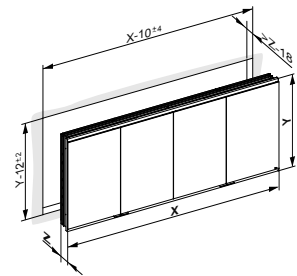

Mirror cabinet exposed / concealed 4-doors non-illuminated

- Hinged doors off double sided crystal mirror with soft close hinge
- Body: aluminium silver-anodized
- Body side: mirror (exposed) / silver anodised aluminium (concealed)
- Interior rear panel: glass white lacquered

Equipment

- 2 shaver sockets (optional)
- 2 shaver sockets + 2 dual USB charging points (optional)
- 2 x 3 height-adjustable glass shelves (height 700 mm)
- 2 x 4 height-adjustable glass shelves (height 900 mm)

Basic item	Installation option	Width in mm	Height in mm	Depth in mm	Socket	£
800 40 ... Mirror cabinet, 4-doors, non-illuminated						1,916.90
	... 0 concealed					—
	... 1 exposed					217.50
		... 16 1600				—
		... 17 1700				72.60
		... 01 1750				106.30
		... 18 1800				145.30
		... 19 1900				218.00
		... 20 2000				283.50
		... 21 2100				363.40
			... 0 700			—
			... 1 900			404.50
				... 003 107/120		—
				... 103 147/160		115.40
				... 000 without		—
				... 400 2 x		149.20
				... 500 2 x + 2 dual USB charging points		252.70