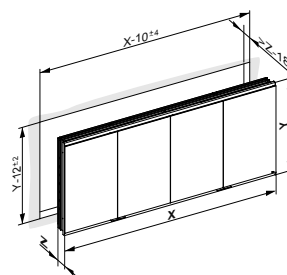

Mirror cabinet exposed / concealed 4-doors illuminated

- Hinged doors off double sided crystal mirror with soft close hinge
- Body: aluminium silver-anodized
- Body side: mirror (exposed) / silver anodised aluminium (concealed)
- Interior rear panel: glass white lacquered

Operation

- Control panel with capacitive touch sensor

Functionalities

- Switching on / off (top / bottom separately)
- Continuously dimmable (top / bottom separately)
- Adjusting the light colour
- Integrated extension function (room switch)

Illumination

- 2700 kelvin (warm white) up to 6500 kelvin (daylight white)
- Horizontally
- Interior illumination
- LED

Equipment

- 2 shaver sockets (optional)
- 2 shaver sockets + 2 dual USB charging points (optional)
- 2 x 3 height-adjustable glass shelves (height 700 mm)
- 2 x 4 height-adjustable glass shelves (height 900 mm)

Basic item	Installation option	Width in mm	Height in mm	Depth in mm	Socket	£
800 41 ... mirror cabinet, 4-doors, illuminated	... 0 concealed					2,747.80
	... 1 exposed					—
	... 16	1600				217.50
	... 17	1700				—
	... 01	1750				94.60
	... 18	1800				141.90
	... 19	1900				184.50
	... 20	2000				283.70
	... 21	2100				354.40
		... 0		700		
	... 1		900			—
				... 003	107/120	115.40
				... 103	147/160	—
				... 000	without	149.20
				... 400	2 x	252.70
				... 500	2 x + 2 dual USB charging points	—