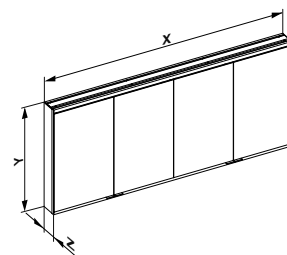

Mirror cabinet exposed / concealed 4-doors illuminated

- Hinged doors off double sided crystal mirror with soft close hinge
- Body: aluminium silver-anodized
- Body side: mirror (exposed) / silver anodised aluminium (concealed)
- Interior rear panel: glass white lacquered

Operation

- Control panel with capacitive touch sensor

Functionalities

- Switching on / off (top / bottom separately)
- Continuously dimmable (top / bottom separately)
- Adjusting the light colour
- Integrated extension function (room switch)

Illumination

- 2700 kelvin (warm white) up to 6500 kelvin (daylight white)
- Horizontally
- Interior illumination
- LED

Equipment

- 2 shaver sockets (optional)
- 2 shaver sockets + 2 dual USB charging points (optional)
- 2 x 3 height-adjustable glass shelves (height 700 mm)
- 2 x 4 height-adjustable glass shelves (height 900 mm)

Basic item	Installation option	Width in mm	Height in mm	Depth in mm	Socket	£
800 41 ... mirror cabinet, 4-doors, illuminated	... 0 concealed					2,747.80
	... 1 exposed					—
	... 16	1600				217.50
	... 17	1700				—
	... 01	1750				94.60
	... 18	1800				141.90
	... 19	1900				184.50
	... 20	2000				283.70
	... 21	2100				354.40
		... 0		700		
	... 1		900			—
				... 003	107/120	115.40
				... 103	147/160	—
				... 000	without	149.20
				... 400	2 x	252.70
				... 500	2 x + 2 dual USB charging points	—