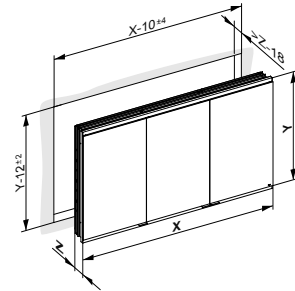

**Mirror cabinet exposed / concealed 3-doors non-illuminated**

- Hinged doors off double sided crystal mirror with soft close hinge
- Body: aluminium silver-anodized
- Body side: mirror (exposed) / silver anodised aluminium (concealed)
- Interior rear panel: glass white lacquered

**Equipment**

- 1 shaver socket (optional)
- 1 shaver socket + 1 dual USB charging point (optional)
- 2 x 3 height-adjustable glass shelves (height 700 mm)
- 2 x 4 height-adjustable glass shelves (height 900 mm)

Basic item	Installation option	Width in mm	Height in mm	Depth in mm	Socket	£
800 30 ... Mirror cabinet, 3-doors, non-illuminated						1,246.00
	... 0 concealed					—
	... 1 exposed					194.40
		... 09 900				—
		... 10 1000				64.20
		... 00 1050				93.90
		... 11 1100				128.20
		... 12 1200				192.50
		... 13 1300				256.50
		... 14 1400				312.70
		... 15 1500				375.30