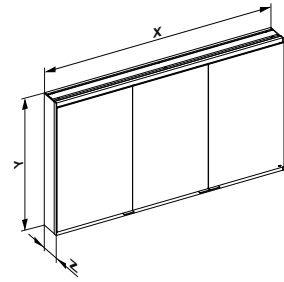

**Mirror cabinet exposed / concealed 3-doors non-illuminated**

- Hinged doors off double sided crystal mirror with soft close hinge
- Body: aluminium silver-anodized
- Body side: mirror (exposed) / silver anodised aluminium (concealed)
- Interior rear panel: glass white lacquered

**Equipment**

- 1 shaver socket (optional)
- 1 shaver socket + 1 dual USB charging point (optional)
- 2 x 3 height-adjustable glass shelves (height 700 mm)
- 2 x 4 height-adjustable glass shelves (height 900 mm)

Basic item	Installation option	Width in mm	Height in mm	Depth in mm	Socket	£
800 30 ... Mirror cabinet, 3-doors, non-illuminated						1,246.00
	... 0 concealed					—
	... 1 exposed					194.40
		... 09 900				—
		... 10 1000				64.20
		... 00 1050				93.90
		... 11 1100				128.20
		... 12 1200				192.50
		... 13 1300				256.50
		... 14 1400				312.70
		... 15 1500				375.30