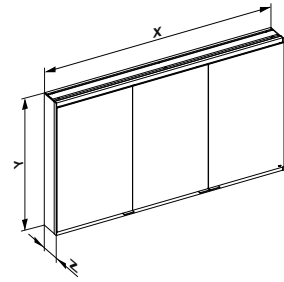

Mirror cabinet exposed / concealed 3-doors illuminated

- Hinged doors off double sided crystal mirror with soft close hinge
- Body: aluminium silver-anodized
- Body side: mirror (exposed) / silver anodised aluminium (concealed)
- Interior rear panel: glass white lacquered

Operation

- Control panel with capacitive touch sensor

Functionalities

- Switching on / off (top /bottom separately)
- Continuously dimmable (top / bottom separately)
- Adjusting the light colour
- Integrated extension function (room switch)

Illumination

- 2700 kelvin (warm white) up to 6500 kelvin (daylight white)
- Horizontally
- Interior illumination
- LED

Equipment

- 1 shaver socket (optional)
- 1 shaver socket + 1 dual USB charging point (optional)
- 2 x 3 height-adjustable glass shelves (height 700 mm)
- 2 x 4 height-adjustable glass shelves (height 900 mm)

Basic item	Installation option	Width in mm	Height in mm	Depth in mm	Socket	£
800 31 ... mirror cabinet, 3-doors, illuminated						1,928.10
	... 0 concealed					—
	... 1 exposed					194.40
		... 09 900				—
		... 10 1000				80.90
		... 00 1050				124.50
		... 11 1100				161.90
		...1210 1200				242.80
		...1300 1300				331.90
		...1411 1400				404.70
		...1512 1500				485.60
			... 0 700			—
			... 1 900			306.60
				... 003 107/120		—
				... 103 147/160		98.70
				... 000 without		—
				... 200 1 x		85.20
				... 300 1 x+ 1 dual USB charging point		130.30
Article number						
Price						
Ordering number:						Total price: