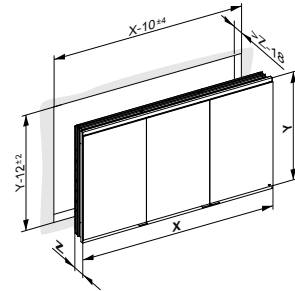

Mirror cabinet exposed / concealed 3-doors illuminated

- Hinged doors off double sided crystal mirror with soft close hinge
- Body: aluminium silver-anodized
- Body side: mirror (exposed) / silver anodised aluminium (concealed)
- Interior rear panel: glass white lacquered

Operation

- Control panel with capacitive touch sensor

Functionalities

- Switching on / off (top /bottom separately)
- Continuously dimmable (top / bottom separately)
- Adjusting the light colour
- Integrated extension function (room switch)

Illumination

- 2700 kelvin (warm white) up to 6500 kelvin (daylight white)
- Horizontally
- Interior illumination
- LED

Equipment

- 1 shaver socket (optional)
- 1 shaver socket + 1 dual USB charging point (optional)
- 2 x 3 height-adjustable glass shelves (height 700 mm)
- 2 x 4 height-adjustable glass shelves (height 900 mm)

Basic item	Installation option	Width in mm	Height in mm	Depth in mm	Socket	£
800 31 ... mirror cabinet, 3-doors, illuminated						1,928.10
	... 0 concealed					—
	... 1 exposed					194.40
		... 09 900				—
		... 10 1000				80.90
		... 00 1050				124.50
		... 11 1100				161.90
		...1210 1200				242.80
		...1300 1300				331.90
		...1411 1400				404.70
		...1512 1500				485.60
			... 0 700			—
			... 1 900			306.60
				... 003 107/120		—
				... 103 147/160		98.70
				... 000 without		—
				... 200 1 x		85.20
				... 300 1 x+ 1 dual USB charging point		130.30
Article number						
Price						
Ordering number:						Total price: