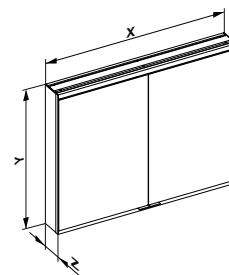

**Mirror cabinet exposed / concealed 2-doors non-illuminated**

- Hinged doors off double sided crystal mirror with soft close hinge
- Body: aluminium silver-anodized
- Body side: mirror (exposed) / silver anodised aluminium (concealed)
- Interior rear panel: glass white lacquered

**Equipment**

- 1 shaver socket (optional)
- 1 shaver socket + 1 dual USB charging point (optional)
- 3 height-adjustable glass shelves (height 700 mm)
- 4 height-adjustable glass shelves (height 900 mm)

Basic item	Installation option	Width in mm	Height in mm	Depth in mm	Socket	£	
800 20 ... Mirror cabinet, 2-doors, non-illuminated						826.50	
	... 0 concealed					—	
	... 1 exposed					186.00	
	... 06	600				—	
	... 07	700				53.60	
	... 08	800				104.60	
	... 09	900				157.00	
	... 10	1000				209.30	
	... 00	1050				241.40	
	... 11	1100				261.60	
	... 12	1200				313.80	
				... 0	700		—
				... 1	900		222.50
				... 003	107/120	—	
				... 103	147/160	68.70	
				... 000	without	—	
				... 200	1 x	85.20	
				... 300	1 x + 1 dual USB charging point	130.30	