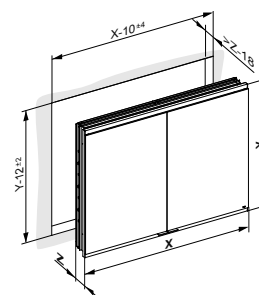

**Mirror cabinet exposed / concealed 2-doors non-illuminated**

- Hinged doors off double sided crystal mirror with soft close hinge
- Body: aluminium silver-anodized
- Body side: mirror (exposed) / silver anodised aluminium (concealed)
- Interior rear panel: glass white lacquered

**Equipment**

- 1 shaver socket (optional)
- 1 shaver socket + 1 dual USB charging point (optional)
- 3 height-adjustable glass shelves (height 700 mm)
- 4 height-adjustable glass shelves (height 900 mm)

Basic item	Installation option	Width in mm	Height in mm	Depth in mm	Socket	£	
800 20 ... Mirror cabinet, 2-doors, non-illuminated						826.50	
	... 0 concealed					—	
	... 1 exposed					186.00	
	... 06	600				—	
	... 07	700				53.60	
	... 08	800				104.60	
	... 09	900				157.00	
	... 10	1000				209.30	
	... 00	1050				241.40	
	... 11	1100				261.60	
	... 12	1200				313.80	
				... 0	700		—
				... 1	900		222.50
				... 003	107/120	—	
				... 103	147/160	68.70	
				... 000	without	—	
				... 200	1 x	85.20	
				... 300	1 x + 1 dual USB charging point	130.30	