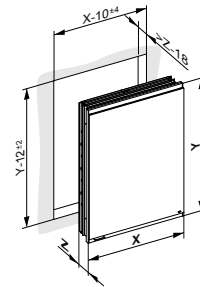

Mirror cabinet exposed / concealed 1-door non-illuminated

- Hinged door off double sided crystal mirror with soft close hinge
- Body: aluminium silver-anodized
- Body side: mirror (exposed) / silver anodised aluminium (concealed)
- Interior rear panel: glass white lacquered

Equipment

- 1 shaver socket (optional)
- Without USB charger
- 3 height-adjustable glass shelves (height 700 mm)
- 4 height-adjustable glass shelves (height 900 mm)

Basic item	Installation option	Width in mm	Height in mm	Depth in mm	Socket	£
800 00 ... Mirror cabinet, 1-door, left hinged, non-illuminated						646.20
80010 ... Mirror cabinet, 1-door, right hinged, non-illuminated						646.20