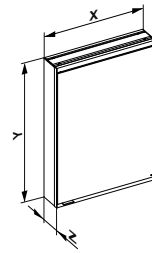

Mirror cabinet exposed / concealed 1-door non-illuminated

- Hinged door off double sided crystal mirror with soft close hinge
- Body: aluminium silver-anodized
- Body side: mirror (exposed) / silver anodised aluminium (concealed)
- Interior rear panel: glass white lacquered

Equipment

- 1 shaver socket (optional)
- Without USB charger
- 3 height-adjustable glass shelves (height 700 mm)
- 4 height-adjustable glass shelves (height 900 mm)

Basic item	Installation option	Width in mm	Height in mm	Depth in mm	Socket	£
800 00 ... Mirror cabinet, 1-door, left hinged, non-illuminated						646.20
80010 ... Mirror cabinet, 1-door, right hinged, non-illuminated						646.20