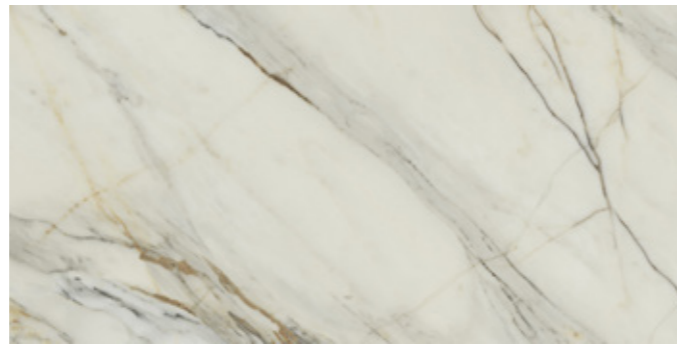

VilbostonePlus

Marble Arch *Marble Look*

60 x 120cm
Basic Tile

Price ex VAT: £69.00 m²
Price inc VAT: £82.80 m²

Magic White
2730 MA0P

Finish: Polished | Marble texture
Material: Glazed Porcelain Stoneware
Dimensions: 597 x 1197 x 9mm
Tiles per m²: 1.39
Tiles per box: 2