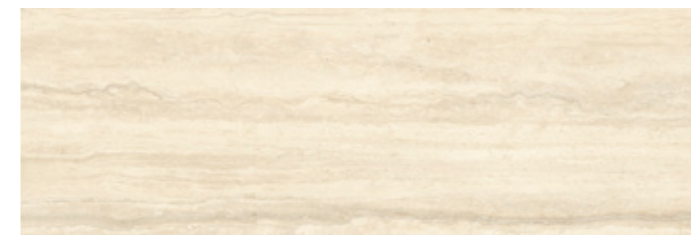

Beige
1460 TR20

Silver
1460 TR60

Finish: Matt | Fresh travertin look
Material: Nonviteous
Dimensions: 397 x 1197 x 9mm
Tiles per m²: 1.39
Tiles per box: 3

CeramicPlus