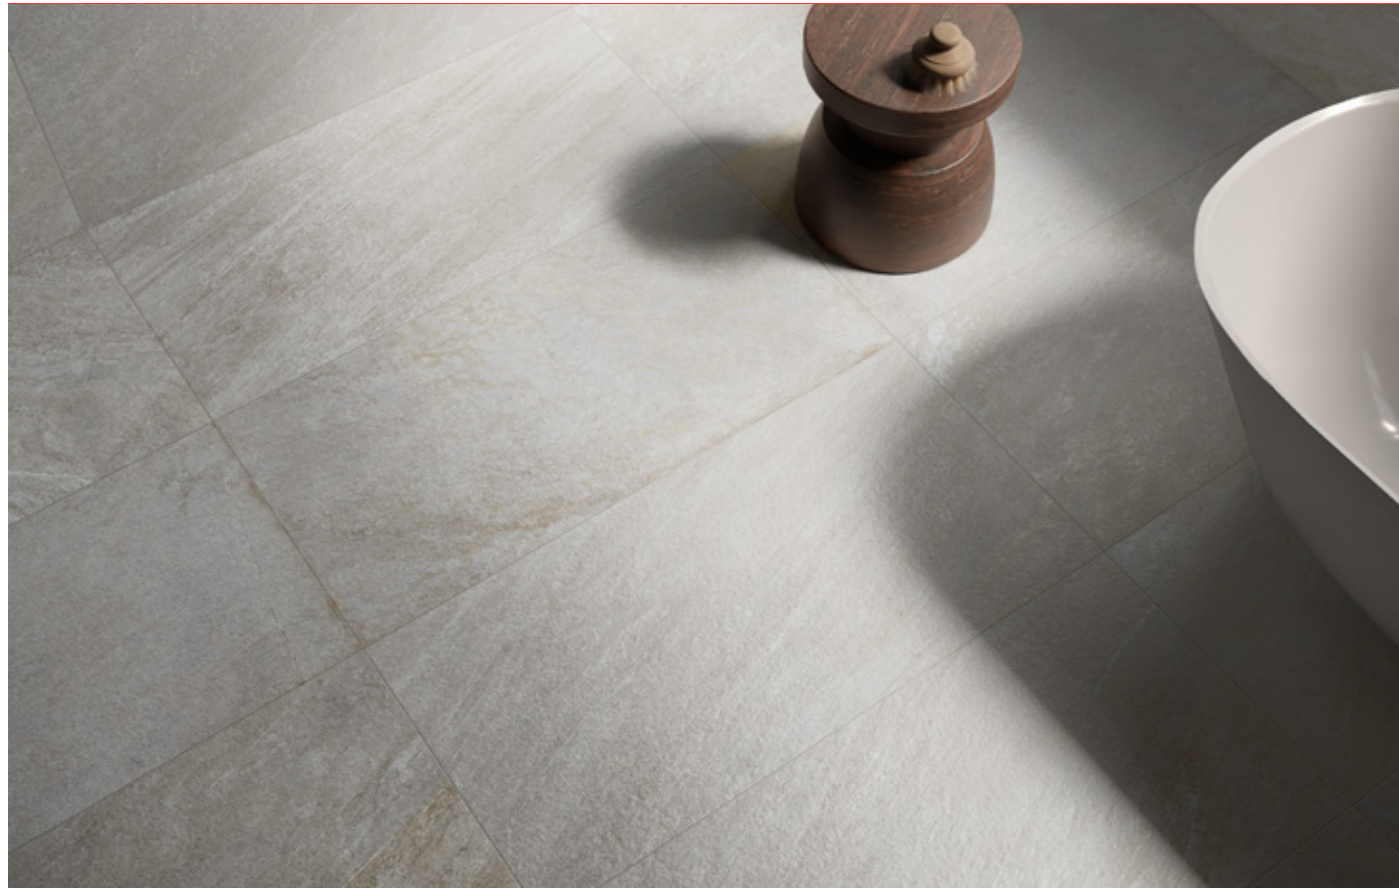

VilbostonePlus

Montagne Stone Look

60 x 120cm
Basic Tile

Price ex VAT: £59.00 m²
Price inc VAT: £70.80 m²

Ivory
2734 RC10

Taupe
2734 RC20

Graphite
2734 RC60

Finish: Matt | Fresh Quartzite Look
Material: Porcelain Stoneware
Dimensions: 597 x 1197 x 9mm
Tiles per m²: 1.39
Tiles per box: 2