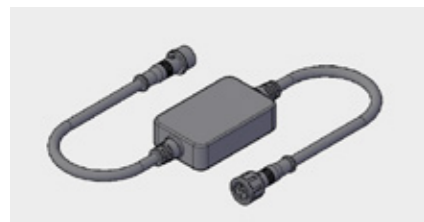

Subway 3.0 Mirrors

A46491XX	Finish XX	RRP
Subway 3.0 91cm Round Mirror with All-Round LED Lighting <i>Aluminium Frame</i>	00 - White Matt	£ 1313
	BC - Bicolour	£ 1313
910 x 910 x 45 mm		

A46471XX	Finish XX	RRP
Subway 3.0 71cm Round Mirror with All-Round LED Lighting <i>Aluminium Frame</i>	00 - White Matt	£ 1182
	BC - Bicolour	£ 1182
712 x 712 x 45 mm		

A46380XX	Finish XX	RRP
Subway 3.0 80cm Rectangular Mirror with All-Round LED Lighting <i>Aluminium Frame</i>	00 - White Matt	£ 1182
	BC - Bicolour	£ 1182
800 x 750 x 47.5 mm		

A4636000	Finish	RRP
Subway 3.0 60cm Rectangular Mirror with All-Round LED Lighting <i>Aluminium Frame</i>	White Matt	£ 1064
600 x 750 x 47.5 mm		

A4635000	Finish	RRP
Subway 3.0 50cm Rectangular Mirror with All-Round LED Lighting <i>Aluminium Frame</i>	White Matt	£ 1038
500 x 750 x 47.5 mm