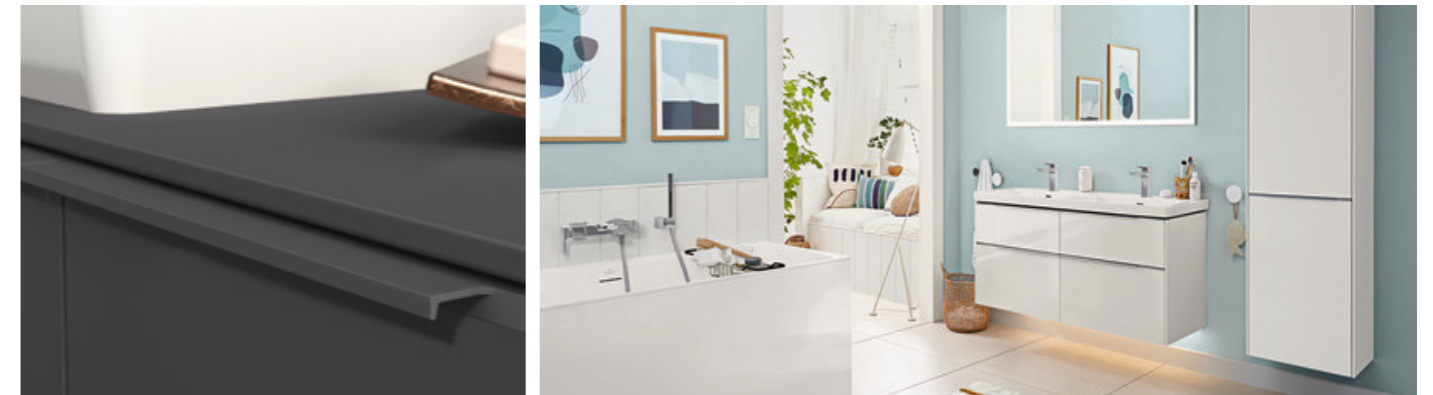

www.roarnold.co.uk/stock-checker/

CONTENTS

Furniture	4
Mirrors	9
Toilets	11
Baths	14
Brassware	16

Available colours for Subway 3.0 furniture:

	AF - Soft Green		AH - Wine Red		VE - Brilliant White		VF - Pure White		VL - Volcano Black
	VM - Taupe		VN - Grey Cashmere		VQ - Marine Blue		VR - Graphite		AA - White Oak
	AB - Black Oak		RH - Oak Kansas		RK - Stone Oak		VH - Arizona Oak		VJ - Nordic Oak