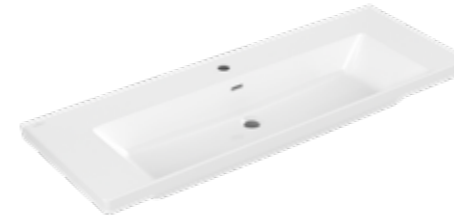

C580 0ZXX	Handle Z	Finish XX	RRP
Subway 3.0 45cm Vanity Unit with 1 soft close drawer wall mounted <i>For 4370 FF/FG washbasins</i> 473 x 429 x 407.5 mm	0 - Glossy Aluminium	VE - Brilliant White	£ 689
	1 - Volcano Black	AB - Black Oak	£ 689
	1 - Volcano Black	VL - Volcano Black	£ 689
	2 - Monochrome	AF - Soft Green	£ 689

C583 0ZXX	Handle Z	Finish XX	RRP
Subway 3.0 35cm Vanity Unit with 1 door, hinges on left wall mounted <i>For 4370 37/38 washbasins</i> 351 x 429 x 309 mm	2 - Monochrome	VR - Graphite	£ 537

C584 0ZXX	Handle Z	Finish XX	RRP
Subway 3.0 35cm Vanity Unit with 1 door, hinges on right wall mounted <i>For 4370 37/38 washbasins</i> 351 x 429 x 309 mm	2 - Monochrome	AF - Soft Green	£ 537

C5850000	RRP
ZIGBEE Home Automation Kit for Vanity Unit	£ 66

Washbasins Subway 3.0

4A70 DZXX	Tap Holes Z	Finish XX	RRP
Subway 3.0 130cm Washbasin with Titan Ceram <i>For C568 vanity units</i> 1300 x 475 mm	6 - No Tap Hole w. Overflow	01 - White Alpin	£ 1070
	6 - No Tap Hole w. Overflow	RW - Stone White	£ 1365