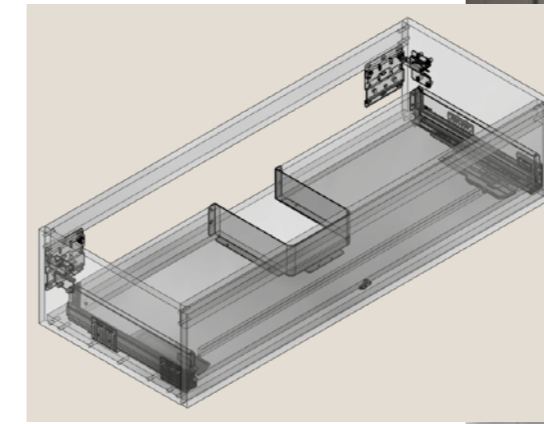

Must be used with McAlpine Space Saver Waste Valve WHB1 £ 39.10