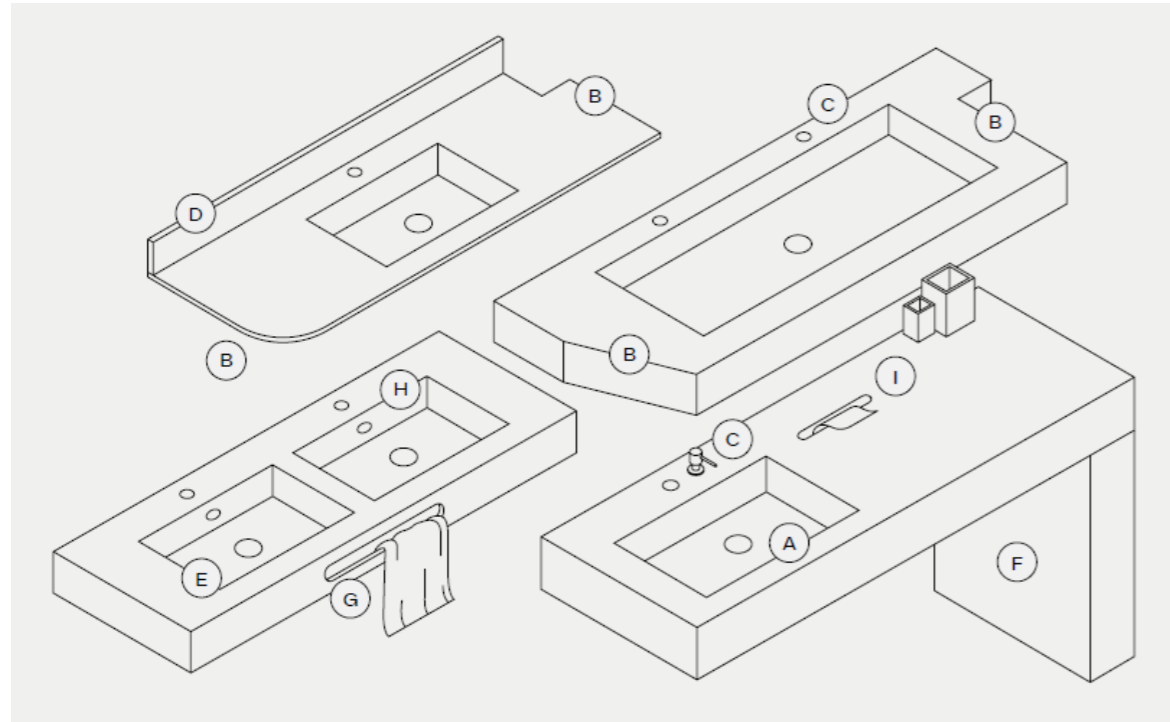

Washbasin extras

Key	Description	Price		
		Silestone	Dekton	
A	Change the basin position	NO ADDITIONAL COST		
B	Cut-outs in the countertop to suit the space	CONTACT US FOR PRICING		
C	Additional drill hole for tap/soap dispenser (1 pc. per additional basin included)	13	21	
D	Backsplash	CONTACT US FOR PRICING		
E	Additional basin	SEE INDIVIDUAL WASH BASIN PAGES		
F	Extra waterfall edge with butt joint. (Maximum size 90 x 60 cm. Depth according to standard basin skirt)	600		
	Extra waterfall edge with mitre joint. (Maximum size 90 x 60 cm. Depth according to standard basin skirt)	617		
G	Towel rail (Distance between basin and border must be ≥9 cm)	40 x 5cm	41	81
		60 x 5cm	54	95
		80 x 5cm	68	107
H	Overflow	22		
I	Cut-out and holder for tissue box (15 x 3 cm)	49		
-	Polished cut out (for under countertop basins up to 60 x 40cm)	113	129	
-	Rough drill hole (up to 8cm, for overtop basins drain)	22	25	
-	Modification of standard skirt height up to 40cm	154		
Spare parts				
	Cover for Armony, Simplicity or Reflection	57	54	
	Support bracket	39