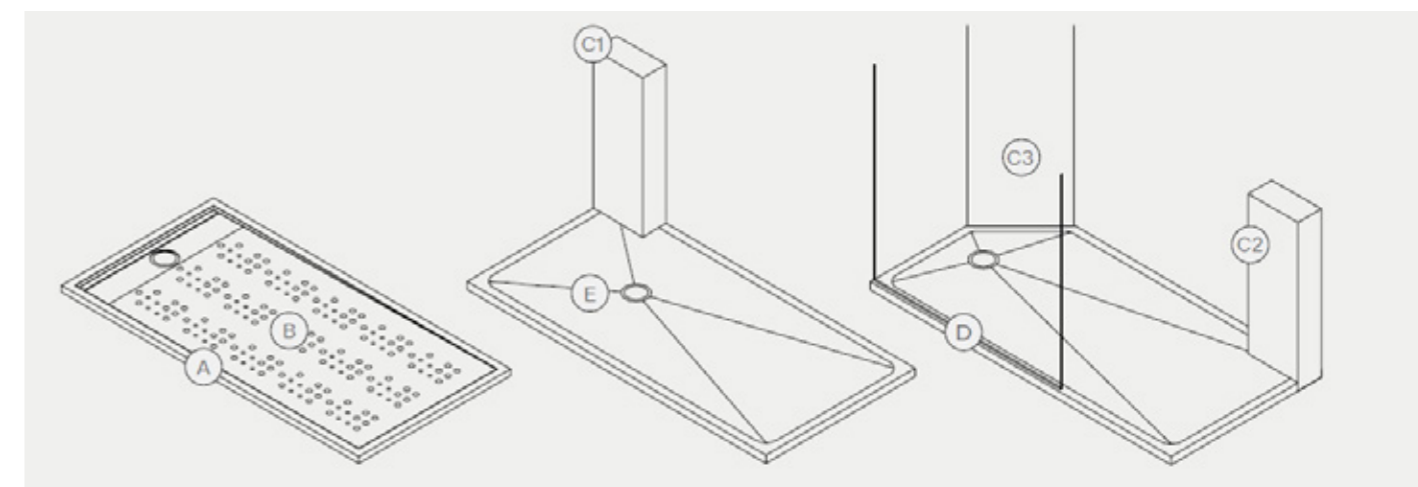

Key	Description	Price
A	Kador Suite: Perimeter frame (+3 cm) for screen support (please specify when ordering)	106
	Kador Suite: Perimeter frame (+4 or 5 cm) for screen support (please specify when ordering)	313
B	Kador Suite: Bespoke sandblasting available, subject to anti-slip study.	NO ADDITIONAL COST
C1	Exelis: Straight cut corner, drain hole side, to suit the space (please specify when ordering)	CONTACT US FOR PRICING
C2	All models: Straight cut corner, opposite to drain hole, to suit the space (please specify when ordering)	
C3	All: Diagonal cut in the shower tray, to suit the space (please specify when ordering)	
D	Kador Suite and Exelis: Side groove to fit shower panel (please specify thickness when ordering)	107
E	Exelis: Change of valve position (within limits, indicate when ordering)	NO ADDITIONAL COST
Extra cover		
	Kador Suite and Katräl	256

For other new shower tray designs, please ask for possibilities. Minimum order: 50pcs.