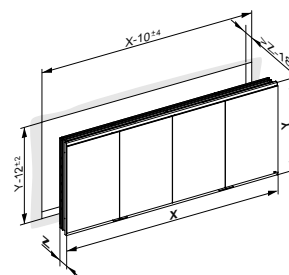

Mirror cabinet exposed / concealed 4-doors non-illuminated

- Hinged doors off double sided crystal mirror with soft close hinge
- Body: aluminium silver-anodized
- Body side: mirror (exposed) / silver anodised aluminium (concealed)
- Interior rear panel: glass white lacquered

Equipment

- 2 shaver sockets (optional)
- 2 shaver sockets + 2 dual USB charging points (optional)
- 2 x 3 height-adjustable glass shelves (height 700 mm)
- 2 x 4 height-adjustable glass shelves (height 900 mm)

Basic item	Installation option	Width in mm	Height in mm	Depth in mm	Socket	£
800 40 ... Mirror cabinet, 4-doors, non-illuminated						1,916.90
	... 0 concealed					—
	... 1 exposed					217.50
		... 16 1600				—
		... 17 1700				72.60
		... 01 1750				106.30
		... 18 1800				145.30
		... 19 1900				218.00
		... 20 2000				283.50
		... 21 2100				363.40
			... 0 700			—
			... 1 900			404.50
				... 003 107/120		—
				... 103 147/160		115.40
					... 000 without	—
					... 400 2 x	149.20
					... 500 2 x + 2 dual USB charging points	252.70
Article number						
Price						
Ordering number:						Total price: