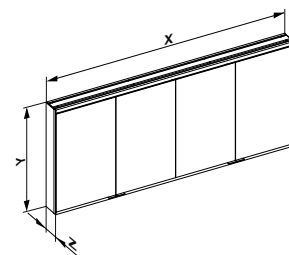

Mirror cabinet exposed / concealed 4-doors non-illuminated

- Hinged doors off double sided crystal mirror with soft close hinge
- Body: aluminium silver-anodized
- Body side: mirror (exposed) / silver anodised aluminium (concealed)
- Interior rear panel: glass white lacquered

Equipment

- 2 shaver sockets (optional)
- 2 shaver sockets + 2 dual USB charging points (optional)
- 2 x 3 height-adjustable glass shelves (height 700 mm)
- 2 x 4 height-adjustable glass shelves (height 900 mm)

Basic item	Installation option	Width in mm	Height in mm	Depth in mm	Socket	£
800 40 ... Mirror cabinet, 4-doors, non-illuminated						1,916.90
	... 0 concealed					—
	... 1 exposed					217.50
		... 16 1600				—
		... 17 1700				72.60
		... 01 1750				106.30
		... 18 1800				145.30
		... 19 1900				218.00
		... 20 2000				283.50
		... 21 2100				363.40
			... 0 700			—
			... 1 900			404.50
				... 003 107/120		—
				... 103 147/160		115.40
					... 000 without	—
					... 400 2 x	149.20
					... 500 2 x + 2 dual USB charging points	252.70
Article number						
Price						
Ordering number:						Total price: