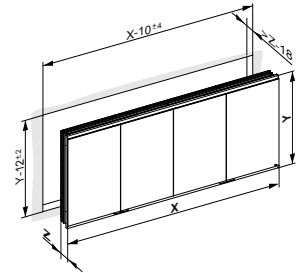

Mirror cabinet exposed / concealed 4-doors illuminated

- Hinged doors off double sided crystal mirror with soft close hinge
- Body: aluminium silver-anodized
- Body side: mirror (exposed) / silver anodised aluminium (concealed)
- Interior rear panel: glass white lacquered

Operation

- Control panel with capacitive touch sensor

Functionalities

- Switching on / off (top / bottom separately)
- Continuously dimmable (top / bottom separately)
- Adjusting the light colour
- Integrated extension function (room switch)

Illumination

- 2700 kelvin (warm white) up to 6500 kelvin (daylight white)
- Horizontally
- Interior illumination
- LED

Equipment

- 2 shaver sockets (optional)
- 2 shaver sockets + 2 dual USB charging points (optional)
- 2 x 3 height-adjustable glass shelves (height 700 mm)
- 2 x 4 height-adjustable glass shelves (height 900 mm)

Basic item	Installation option	Width in mm	Height in mm	Depth in mm	Socket	£	
800 41 ... mirror cabinet, 4-doors, illuminated	... 0 concealed					2,747.80	
	... 1 exposed					—	
	... 16	1600				217.50	
	... 17	1700				—	
	... 01	1750				94.60	
	... 18	1800				141.90	
	... 19	1900				184.50	
	... 20	2000				283.70	
	... 21	2100				354.40	
				... 0	700		461.30
				... 1	900		—
					... 003	107/120	404.50
					... 103	147/160	—
					... 000	without	115.40
				... 400	2 x	—	
				... 500	2 x + 2 dual USB charging points	149.20	
						252.70	
Article number							
Price							
Ordering number:						Total price:	