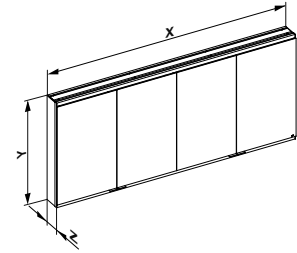

Mirror cabinet exposed / concealed 4-doors illuminated

- Hinged doors off double sided crystal mirror with soft close hinge
- Body: aluminium silver-anodized
- Body side: mirror (exposed) / silver anodised aluminium (concealed)
- Interior rear panel: glass white lacquered

Operation

- Control panel with capacitive touch sensor

Functionalities

- Switching on / off (top / bottom separately)
- Continuously dimmable (top / bottom separately)
- Adjusting the light colour
- Integrated extension function (room switch)

Illumination

- 2700 kelvin (warm white) up to 6500 kelvin (daylight white)
- Horizontally
- Interior illumination
- LED

Equipment

- 2 shaver sockets (optional)
- 2 shaver sockets + 2 dual USB charging points (optional)
- 2 x 3 height-adjustable glass shelves (height 700 mm)
- 2 x 4 height-adjustable glass shelves (height 900 mm)

Basic item	Installation option	Width in mm	Height in mm	Depth in mm	Socket	£	
800 41 ... mirror cabinet, 4-doors, illuminated	... 0 concealed					2,747.80	
	... 1 exposed					—	
	... 16	1600				217.50	
	... 17	1700				—	
	... 01	1750				94.60	
	... 18	1800				141.90	
	... 19	1900				184.50	
	... 20	2000				283.70	
	... 21	2100				354.40	
				... 0	700		461.30
				... 1	900		—
					... 003	107/120	404.50
					... 103	147/160	—
					... 000	without	115.40
				... 400	2 x	—	
				... 500	2 x + 2 dual USB charging points	149.20	
						252.70	
Article number							
Price							
Ordering number:						Total price:	