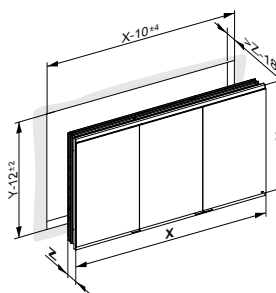

Mirror cabinet exposed / concealed 3-doors non-illuminated

- Hinged doors off double sided crystal mirror with soft close hinge
- Body: aluminium silver-anodized
- Body side: mirror (exposed) / silver anodised aluminium (concealed)
- Interior rear panel: glass white lacquered

Equipment

- 1 shaver socket (optional)
- 1 shaver socket + 1 dual USB charging point (optional)
- 2 x 3 height-adjustable glass shelves (height 700 mm)
- 2 x 4 height-adjustable glass shelves (height 900 mm)

Basic item	Installation option	Width in mm	Height in mm	Depth in mm	Socket	£
800 30 ... Mirror cabinet, 3-doors, non-illuminated						1,246.00
	... 0 concealed					—
	... 1 exposed					194.40
		... 09 900				—
		... 10 1000				64.20
		... 00 1050				93.90
		... 11 1100				128.20
		... 12 1200				192.50
		... 13 1300				256.50
		... 14 1400				312.70
		... 15 1500				375.30
			... 0 700			—
			... 1 900			306.60
				... 003 107/120		—
				... 103 147/160		98.70
				... 000 without		—
				... 200 1 x		85.20
				... 300 1 x+ 1 dual USB charging point		130.30
Article number						
Price						
Ordering number:						Total price: