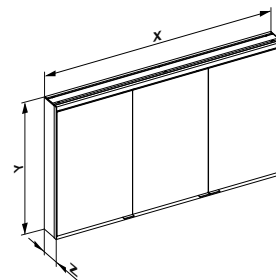

Mirror cabinet exposed / concealed 3-doors non-illuminated

- Hinged doors off double sided crystal mirror with soft close hinge
- Body: aluminium silver-anodized
- Body side: mirror (exposed) / silver anodised aluminium (concealed)
- Interior rear panel: glass white lacquered

Equipment

- 1 shaver socket (optional)
- 1 shaver socket + 1 dual USB charging point (optional)
- 2 x 3 height-adjustable glass shelves (height 700 mm)
- 2 x 4 height-adjustable glass shelves (height 900 mm)

Basic item	Installation option	Width in mm	Height in mm	Depth in mm	Socket	£
800 30 ... Mirror cabinet, 3-doors, non-illuminated						1,246.00
	... 0 concealed					—
	... 1 exposed					194.40
		... 09 900				—
		... 10 1000				64.20
		... 00 1050				93.90
		... 11 1100				128.20
		... 12 1200				192.50
		... 13 1300				256.50
		... 14 1400				312.70
		... 15 1500				375.30
			... 0 700			—
			... 1 900			306.60
				... 003 107/120		—
				... 103 147/160		98.70
				... 000 without		—
				... 200 1 x		85.20
				... 300 1 x+ 1 dual USB charging point		130.30
Article number						
Price						
Ordering number:						Total price: