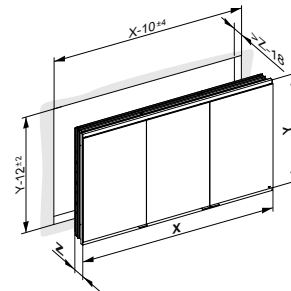

**Mirror cabinet exposed / concealed 3-doors illuminated**

- Hinged doors off double sided crystal mirror with soft close hinge
- Body: aluminium silver-anodized
- Body side: mirror (exposed) / silver anodised aluminium (concealed)
- Interior rear panel: glass white lacquered

**Operation**

- Control panel with capacitive touch sensor

**Functionalities**

- Switching on / off (top / bottom separately)
- Continuously dimmable (top / bottom separately)
- Adjusting the light colour
- Integrated extension function (room switch)

**Illumination**

- 2700 kelvin (warm white) up to 6500 kelvin (daylight white)
- Horizontally
- Interior illumination
- LED

**Equipment**

- 1 shaver socket (optional)
- 1 shaver socket + 1 dual USB charging point (optional)
- 2 x 3 height-adjustable glass shelves (height 700 mm)
- 2 x 4 height-adjustable glass shelves (height 900 mm)

Basic item	Installation option	Width in mm	Height in mm	Depth in mm	Socket	£
<b>800 31 ... mirror cabinet, 3-doors, illuminated</b>						1,928.10
	... 0 concealed					—
	... 1 exposed					194.40
		... 09 900				—
		... 10 1000				80.90
		... 00 1050				124.50
		... 11 1100				161.90
		... 12 1200				242.80
		... 13 1300				331.90
		... 14 1400				404.70
		... 15 1500				485.60
			... 0 700			—
			... 1 900			306.60
				... 003 107/120		—
				... 103 147/160		98.70
				... 000 without		—
				... 200 1 x		85.20
				... 300 1 x+ 1 dual USB charging point		130.30
<b>Article number</b>						
<b>Price</b>						
<b>Ordering number:</b>						<b>Total price:</b>