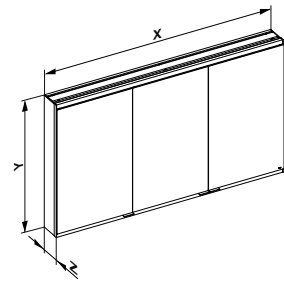

**Mirror cabinet exposed / concealed 3-doors illuminated**

- Hinged doors off double sided crystal mirror with soft close hinge
- Body: aluminium silver-anodized
- Body side: mirror (exposed) / silver anodised aluminium (concealed)
- Interior rear panel: glass white lacquered

**Operation**

- Control panel with capacitive touch sensor

**Functionalities**

- Switching on / off (top / bottom separately)
- Continuously dimmable (top / bottom separately)
- Adjusting the light colour
- Integrated extension function (room switch)

**Illumination**

- 2700 kelvin (warm white) up to 6500 kelvin (daylight white)
- Horizontally
- Interior illumination
- LED

**Equipment**

- 1 shaver socket (optional)
- 1 shaver socket + 1 dual USB charging point (optional)
- 2 x 3 height-adjustable glass shelves (height 700 mm)
- 2 x 4 height-adjustable glass shelves (height 900 mm)

Basic item	Installation option	Width in mm	Height in mm	Depth in mm	Socket	£
<b>800 31 ... mirror cabinet, 3-doors, illuminated</b>						1,928.10
	... 0 concealed					—
	... 1 exposed					194.40
		... 09 900				—
		... 10 1000				80.90
		... 00 1050				124.50
		... 11 1100				161.90
		... 12 1200				242.80
		... 13 1300				331.90
		... 14 1400				404.70
		... 15 1500				485.60
			... 0 700			—
			... 1 900			306.60
				... 003 107/120		—
				... 103 147/160		98.70
				... 000 without		—
				... 200 1 x		85.20
				... 300 1 x+ 1 dual USB charging point		130.30
<b>Article number</b>						
<b>Price</b>						
<b>Ordering number:</b>						<b>Total price:</b>