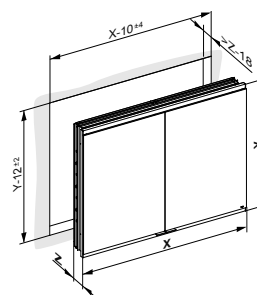

Mirror cabinet exposed / concealed 2-doors non-illuminated

- Hinged doors off double sided crystal mirror with soft close hinge
- Body: aluminium silver-anodized
- Body side: mirror (exposed) / silver anodised aluminium (concealed)
- Interior rear panel: glass white lacquered

Equipment

- 1 shaver socket (optional)
- 1 shaver socket + 1 dual USB charging point (optional)
- 3 height-adjustable glass shelves (height 700 mm)
- 4 height-adjustable glass shelves (height 900 mm)

Basic item	Installation option	Width in mm	Height in mm	Depth in mm	Socket	£
800 20 ... Mirror cabinet, 2-doors, non-illuminated						826.50
	... 0 concealed					—
	... 1 exposed					186.00
		... 06 600				—
		... 07 700				53.60
		... 08 800				104.60
		... 09 900				157.00
		... 10 1000				209.30
		... 00 1050				241.40
		... 11 1100				261.60
		... 12 1200				313.80
			... 0 700			—
			... 1 900			222.50
				... 003 107/120		—
				... 103 147/160		68.70
				... 000 without		—
				... 200 1 x		85.20
				... 300 1 x+ 1 dual USB charging point		130.30
Article number						
Price						
Ordering number:						Total price: