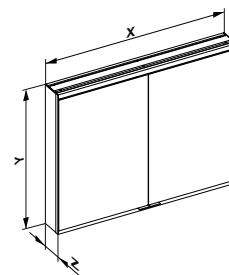

Mirror cabinet exposed / concealed 2-doors non-illuminated

- Hinged doors off double sided crystal mirror with soft close hinge
- Body: aluminium silver-anodized
- Body side: mirror (exposed) / silver anodised aluminium (concealed)
- Interior rear panel: glass white lacquered

Equipment

- 1 shaver socket (optional)
- 1 shaver socket + 1 dual USB charging point (optional)
- 3 height-adjustable glass shelves (height 700 mm)
- 4 height-adjustable glass shelves (height 900 mm)

Basic item	Installation option	Width in mm	Height in mm	Depth in mm	Socket	£
800 20 ... Mirror cabinet, 2-doors, non-illuminated						826.50
	... 0 concealed					—
	... 1 exposed					186.00
		... 06 600				—
		... 07 700				53.60
		... 08 800				104.60
		... 09 900				157.00
		... 10 1000				209.30
		... 00 1050				241.40
		... 11 1100				261.60
		... 12 1200				313.80
			... 0 700			—
			... 1 900			222.50
				... 003 107/120		—
				... 103 147/160		68.70
				... 000 without		—
				... 200 1 x		85.20
				... 300 1 x+ 1 dual USB charging point		130.30
Article number						
Price						
Ordering number:						Total price: