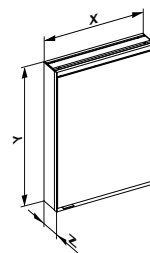

Mirror cabinet exposed / concealed 1-door non-illuminated

- Hinged door off double sided crystal mirror with soft close hinge
- Body: aluminium silver-anodized
- Body side: mirror (exposed) / silver anodised aluminium (concealed)
- Interior rear panel: glass white lacquered

Equipment

- 1 shaver socket (optional)
- Without USB charger
- 3 height-adjustable glass shelves (height 700 mm)
- 4 height-adjustable glass shelves (height 900 mm)

Basic item	Installation option	Width in mm	Height in mm	Depth in mm	Socket	£
800 00 ... Mirror cabinet, 1-door, left hinged, non-illuminated						646.20
80010 ... Mirror cabinet, 1-door, right hinged, non-illuminated						646.20
	... 0 concealed					—
	... 1 exposed					162.30
		... 05 500				—
		... 06 600				53.60
			... 0 700			—
			... 1 900			146.20
				... 003 107/120		—
				... 103 147/160		53.40
					... 000 without	—
					... 100 1 x	52.60
Article number						
Price						
Ordering number:						Total price: