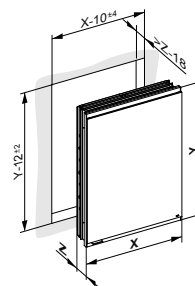

Mirror cabinet exposed / concealed 1-door non-illuminated

- Hinged door off double sided crystal mirror with soft close hinge
- Body: aluminium silver-anodized
- Body side: mirror (exposed) / silver anodised aluminium (concealed)
- Interior rear panel: glass white lacquered

Equipment

- 1 shaver socket (optional)
- Without USB charger
- 3 height-adjustable glass shelves (height 700 mm)
- 4 height-adjustable glass shelves (height 900 mm)

Basic item	Installation option	Width in mm	Height in mm	Depth in mm	Socket	£
800 00 ... Mirror cabinet, 1-door, left hinged, non-illuminated						646.20
80010 ... Mirror cabinet, 1-door, right hinged, non-illuminated						646.20
	... 0 concealed					—
	... 1 exposed					162.30
		... 05 500				—
		... 06 600				53.60
			... 0 700			—
			... 1 900			146.20
				... 003 107/120		—
				... 103 147/160		53.40
					... 000 without	—
					... 100 1 x	52.60
Article number						
Price						
Ordering number:						Total price: