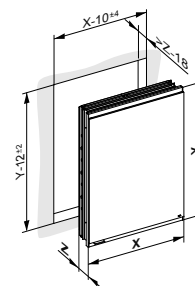

Mirror cabinet exposed / concealed 1-door illuminated

- Hinged door off double sided crystal mirror with soft close hinge
- Body: aluminium silver-anodized
- Body side: mirror (exposed) / silver anodised aluminium (concealed)
- Interior rear panel: glass white lacquered

Operation

- Control panel with capacitive touch sensor

Functionalities

- Switching on / off (top / bottom separately)
- Continuously dimmable (top / bottom separately)
- Adjusting the light colour
- Integrated extension function (room switch)

Illumination

- 2700 kelvin (warm white) up to 6500 kelvin (daylight white)
- Horizontally
- Interior illumination
- LED

Equipment

- 1 shaver socket (optional)
- Without USB charger
- 3 height-adjustable glass shelves (height 700 mm)
- 4 height-adjustable glass shelves (height 900 mm)

| Basic item | Installation option | Width in mm | Height in mm | Depth in mm | Socket | £ |
|--|------------------------|-------------------|------------------|------------------------|--------|---------------------|
| 800 01 ... Mirror cabinet, 1-door, left hinged, illuminated | | | | | | 1,205.40 |
| 800 11 ... Mirror cabinet, 1-door, right hinged, illuminated | | | | | | 1,205.40 |
| | ... 0 concealed | | | | | — |
| | ... 1 exposed | | | | | 162.30 |
| | | ... 05 500 | | | | — |
| | | ... 06 600 | | | | 26.90 |
| | | | ... 0 700 | | | — |
| | | | ... 1 900 | | | 146.20 |
| | | | | ... 003 107/120 | | — |
| | | | | ... 103 147/160 | | 54.70 |
| | | | | ... 000 without | | — |
| | | | | ... 100 1 x | | 52.60 |
| Article number | | | | | | |
| Price | | | | | | |
| Ordering number: | | | | | | Total price: |