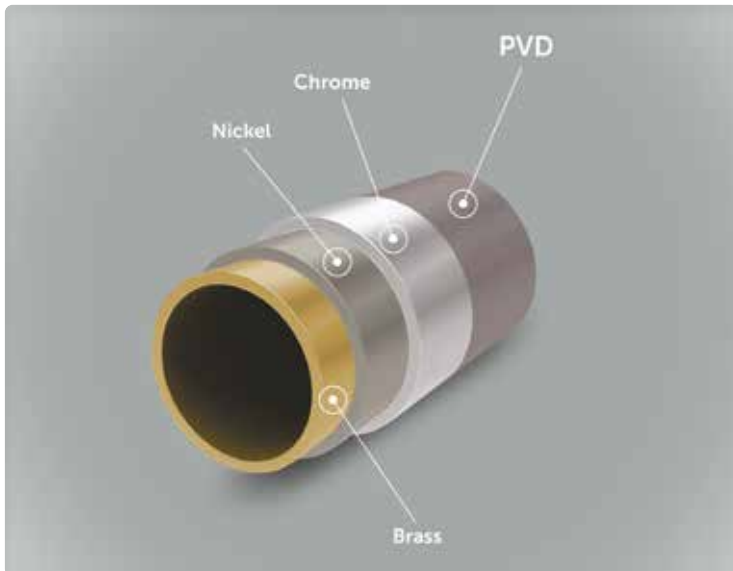

PVD COATINGS

Physical Vapour Deposition (PVD) technology allows us to apply fine layers of metal, atom by atom. Used for our coloured fittings, this allows us to control the

composition, hardness and durability of the surface compounds, resulting in vibrant shades that are still free from scratches and abrasion marks even after 10,000 uses.