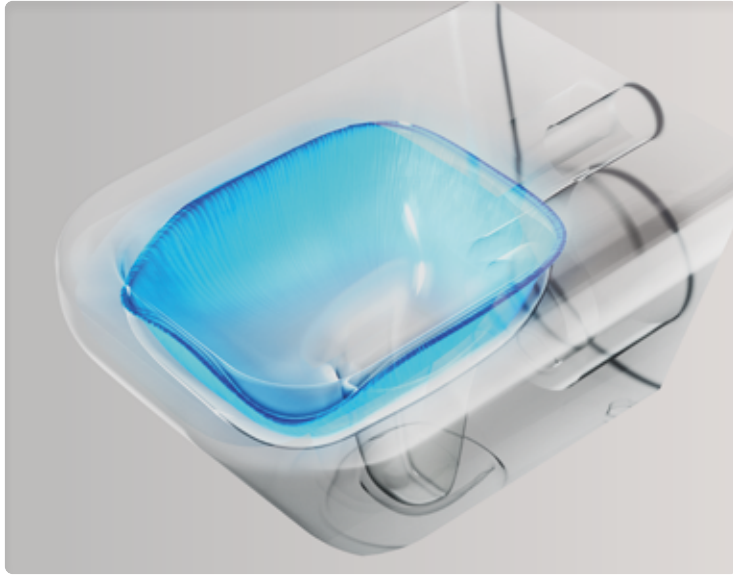

AQUABLADE®

Superior, splash-free flushing, even at low water volumes. For spaces where hygiene is paramount, and for washrooms where first impressions are essential, AquaBlade® is the ultimate design solution.

Ensures 95% of the surface is cleaned every time. Proven to be up to 25% quieter than equivalent models. More effective and efficient use of water compared to standard flushes.