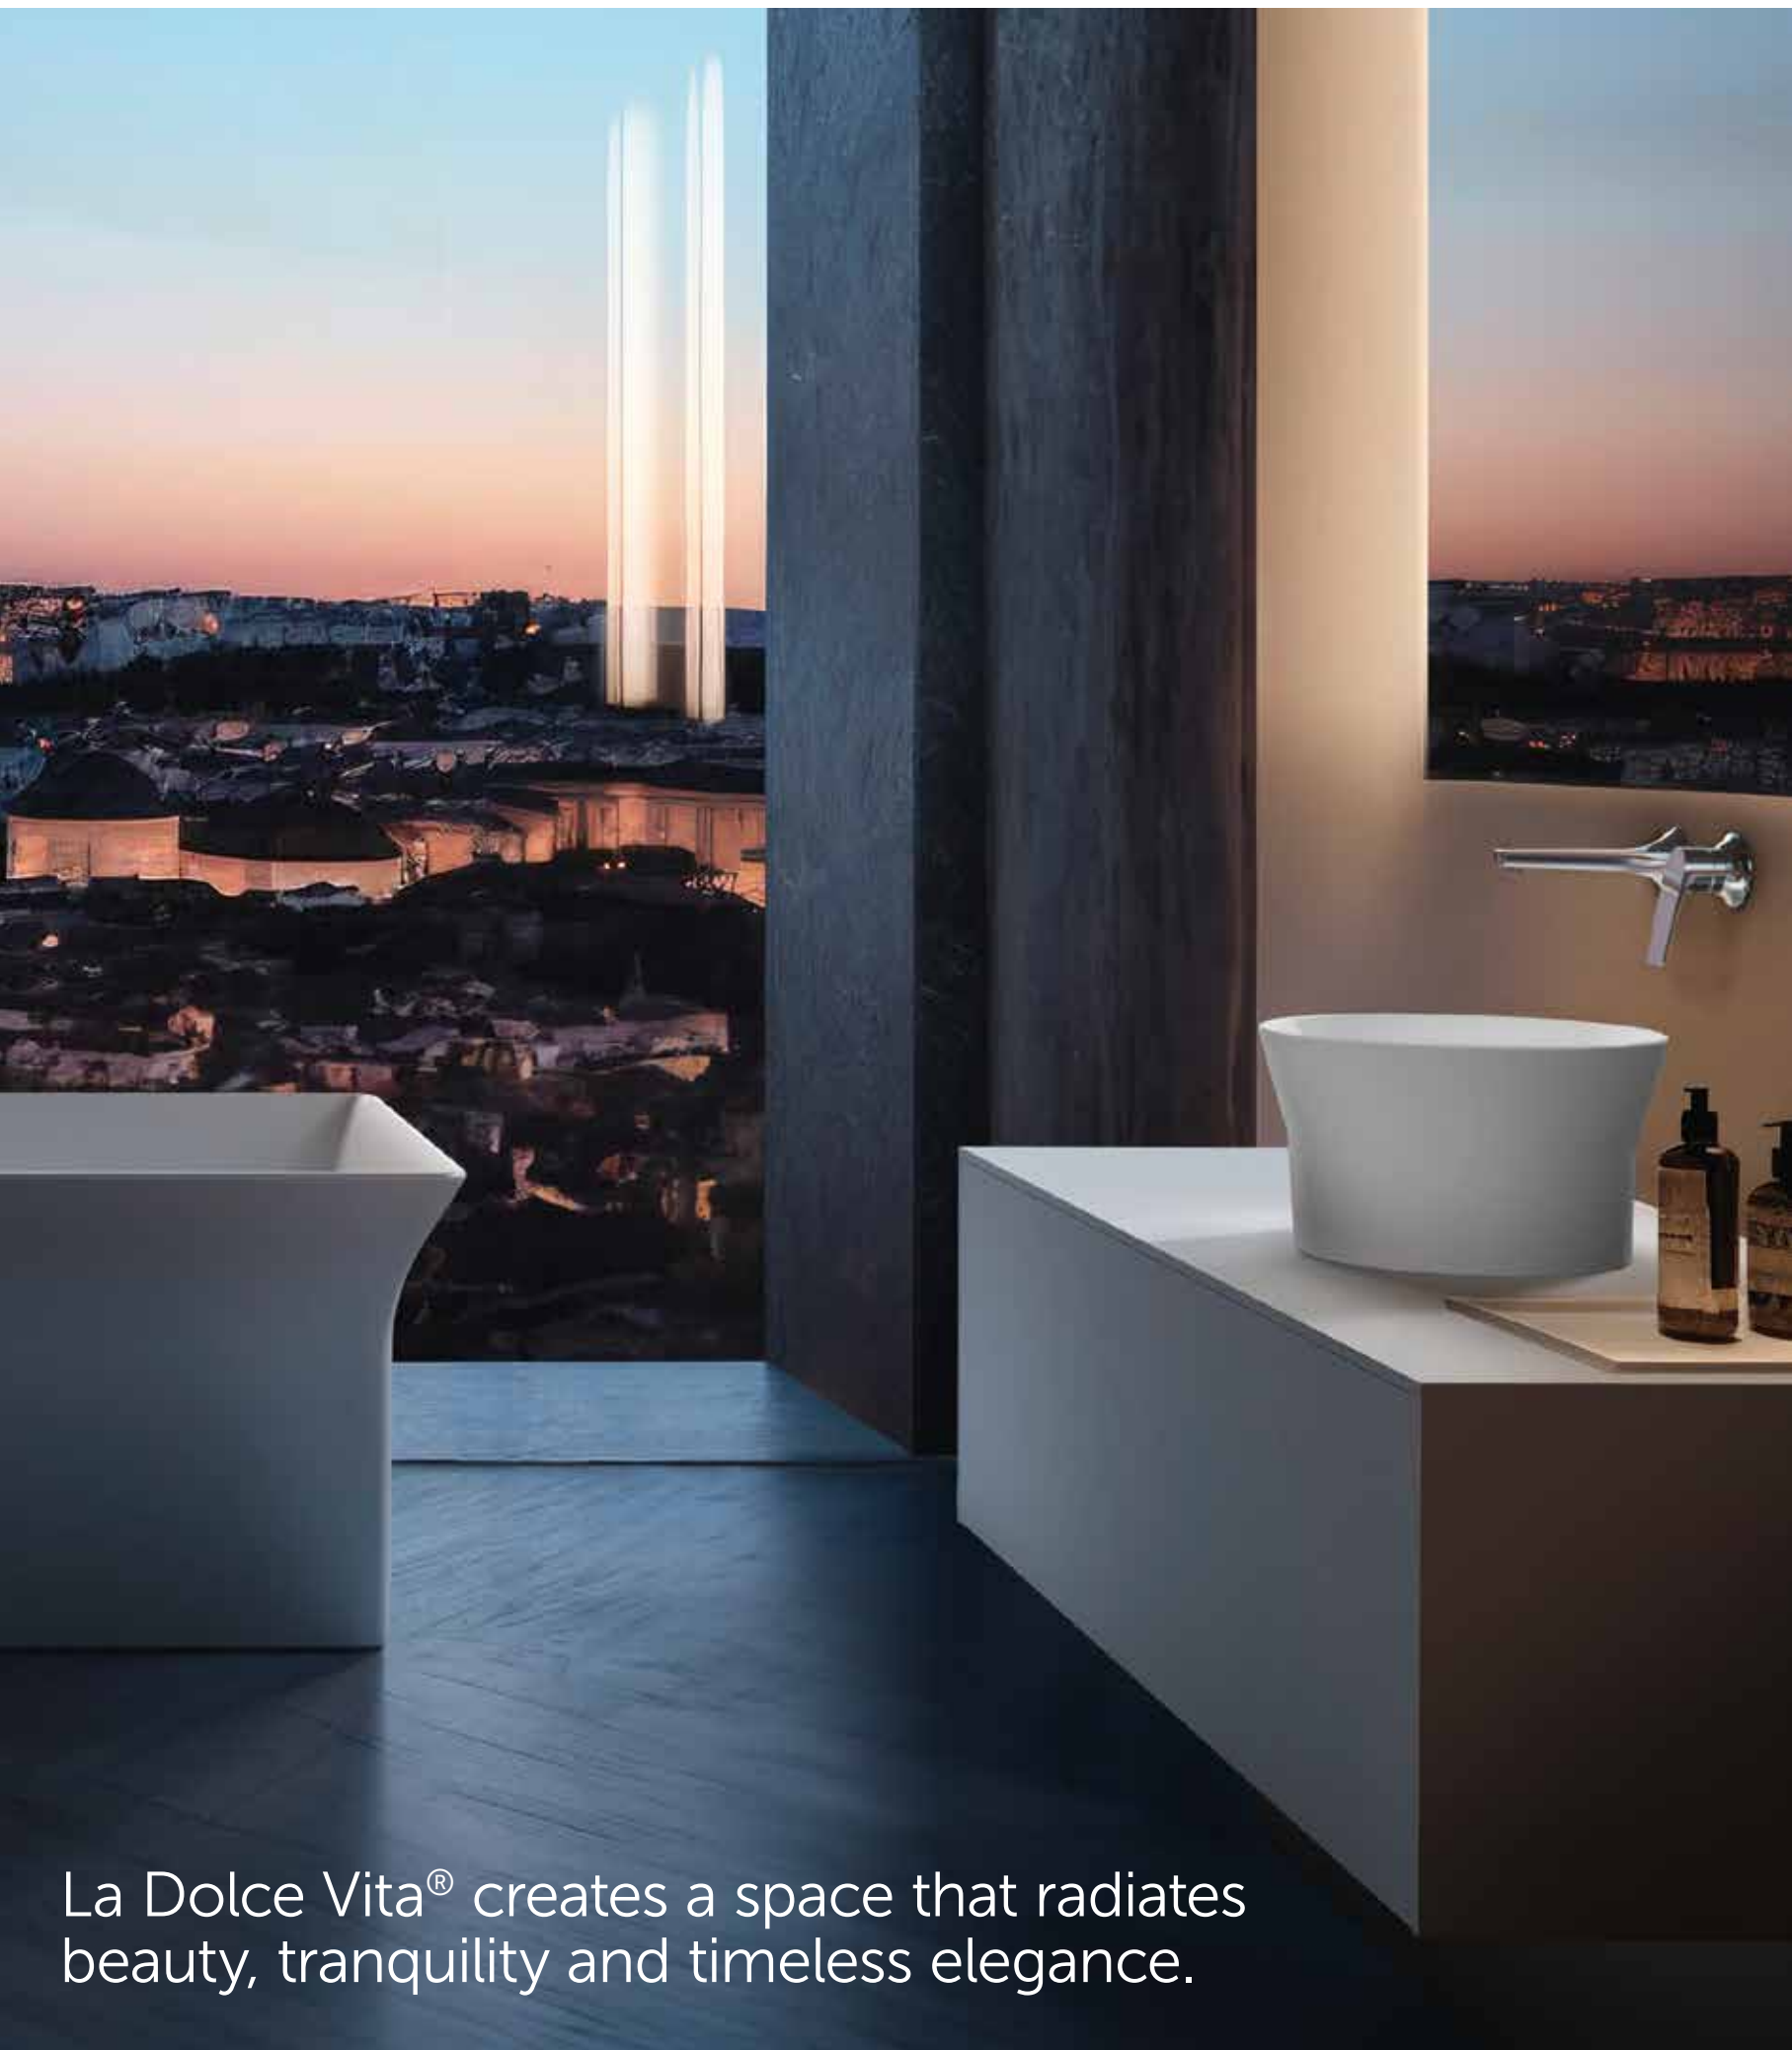

La Dolce Vita® creates a space that radiates beauty, tranquility and timeless elegance.