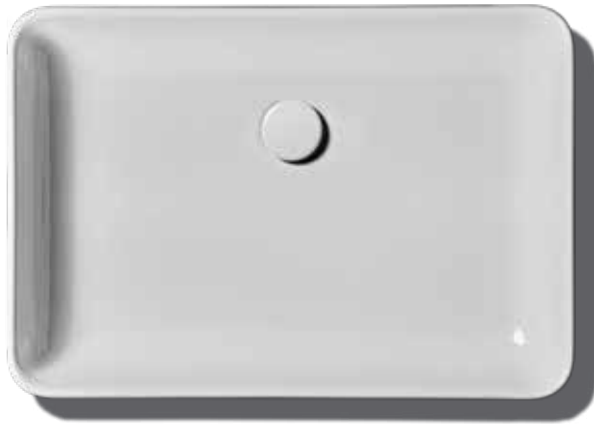

VESSEL 60CM