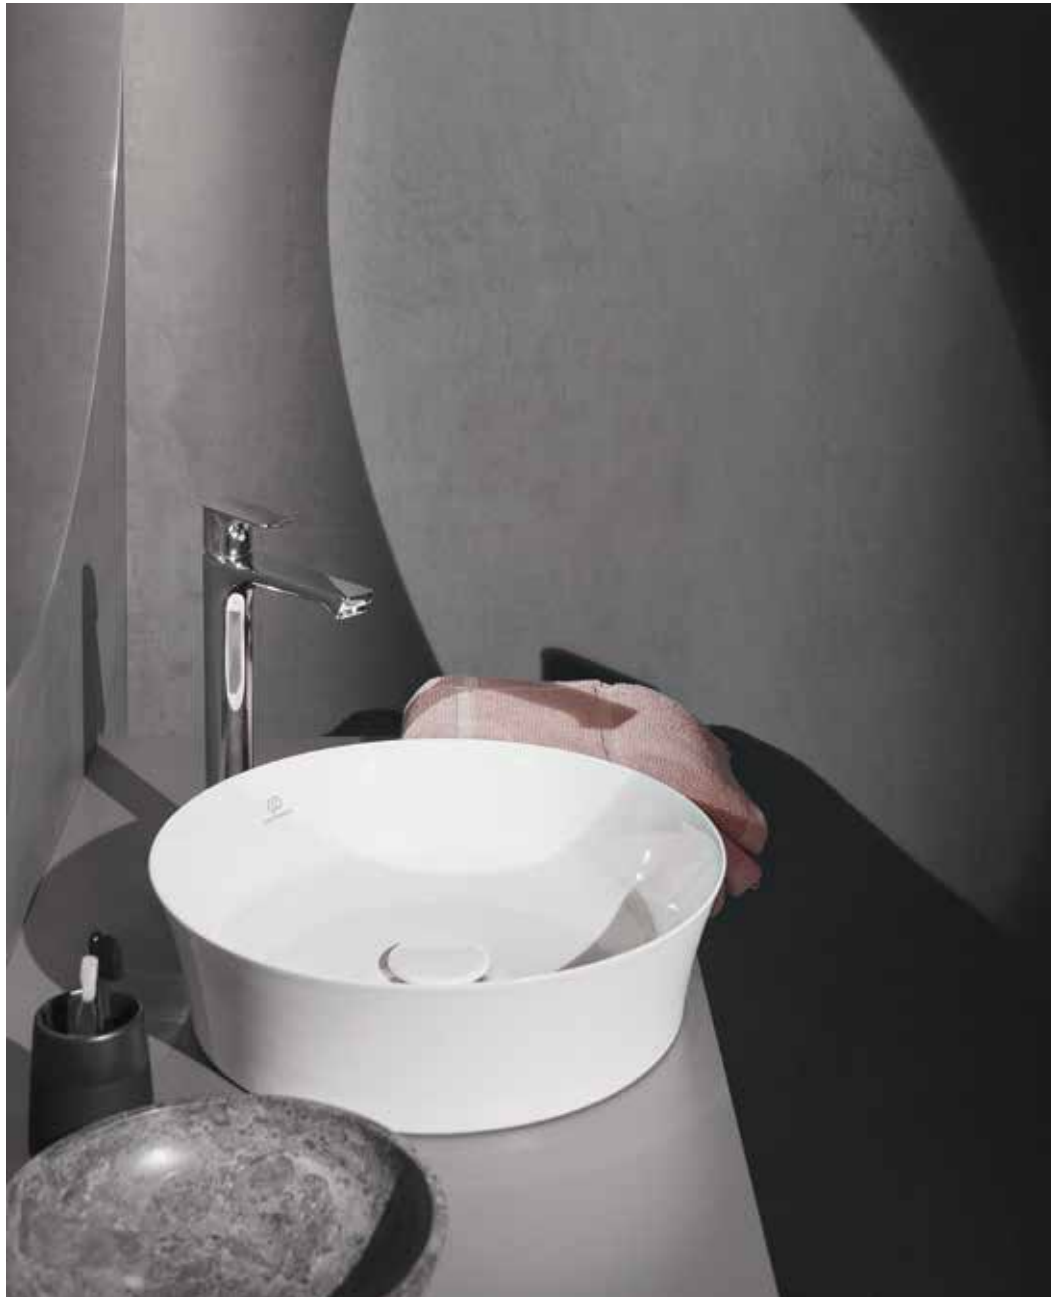

The essence of lightness

COLLECTION

Tapering and gracefully curved, yet refreshingly light, Connect Air embodies these qualities by harmoniously blending classic geometry with seamlessly transitioning shapes. The aesthetic exudes contemporary elegance, combining simple straight lines with softened, rounded edges.

CONNECT AIR
CONCA

Wall-mounted basin mixer / Chrome
Vessel 54cm

春雨
HARUSAME

CONNECT AIR
IPALYSS

Vessel mixer / Chrome
Vessel 40cm

Sleek and slim, with refined edges and flowing shapes, the collection takes its inspiration from nature and conjures a feeling of weightless elegance.