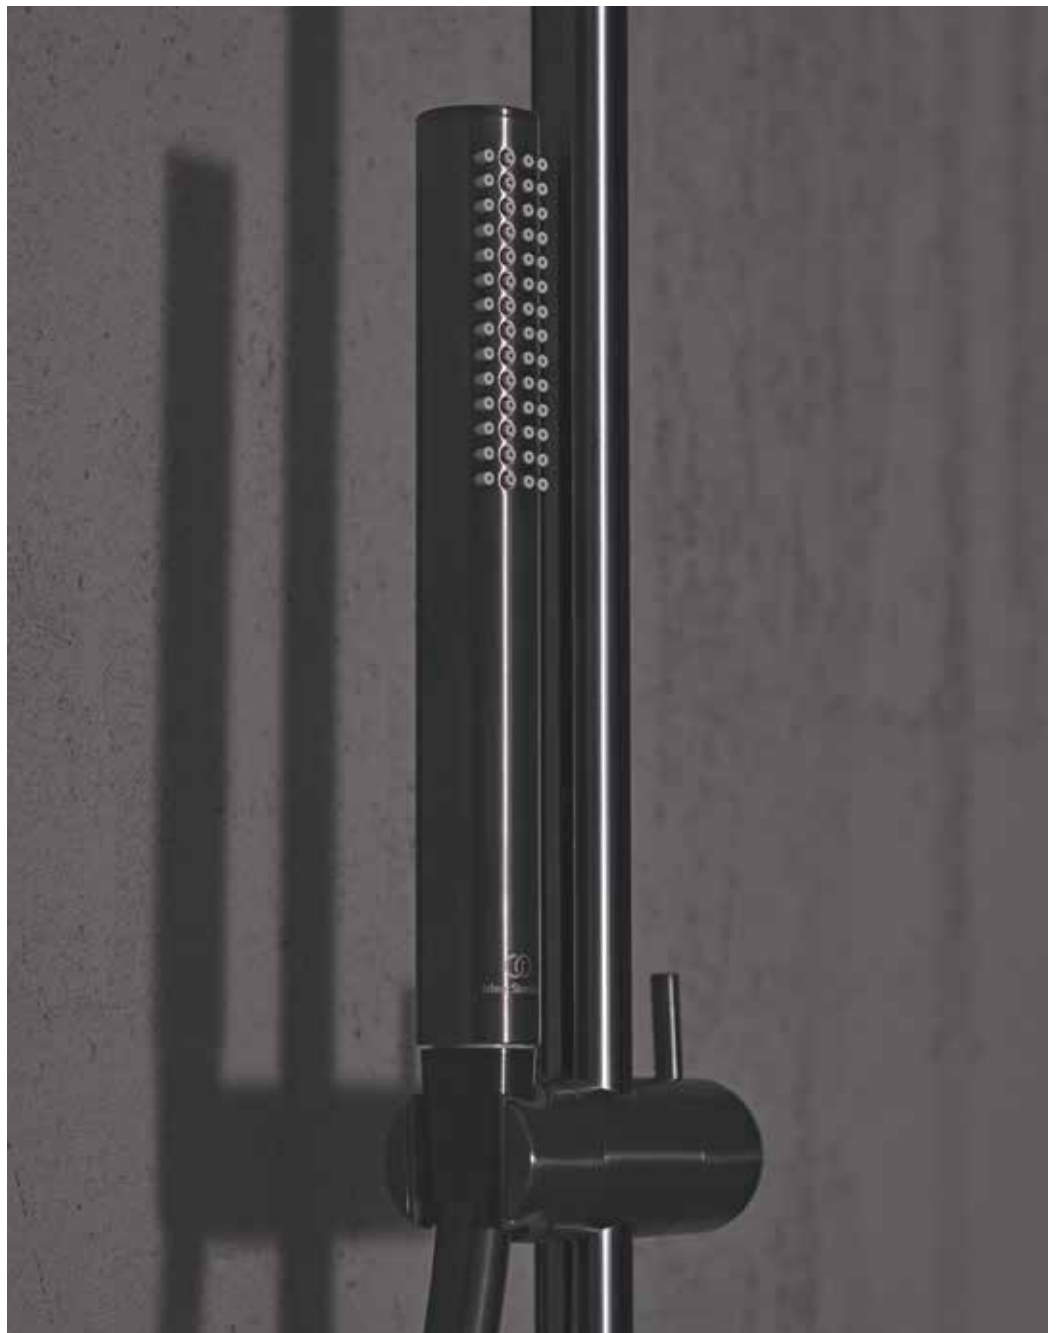

Thanks to the PreciTherm thermostatic cartridge, our Ceratherm showering products maintain a consistent and precise water temperature, ensuring unparalleled safety and comfort. Combined with Idealrain overhead showers, hand sprays, and showering accessories, they create a luxurious and fully customisable showering experience.