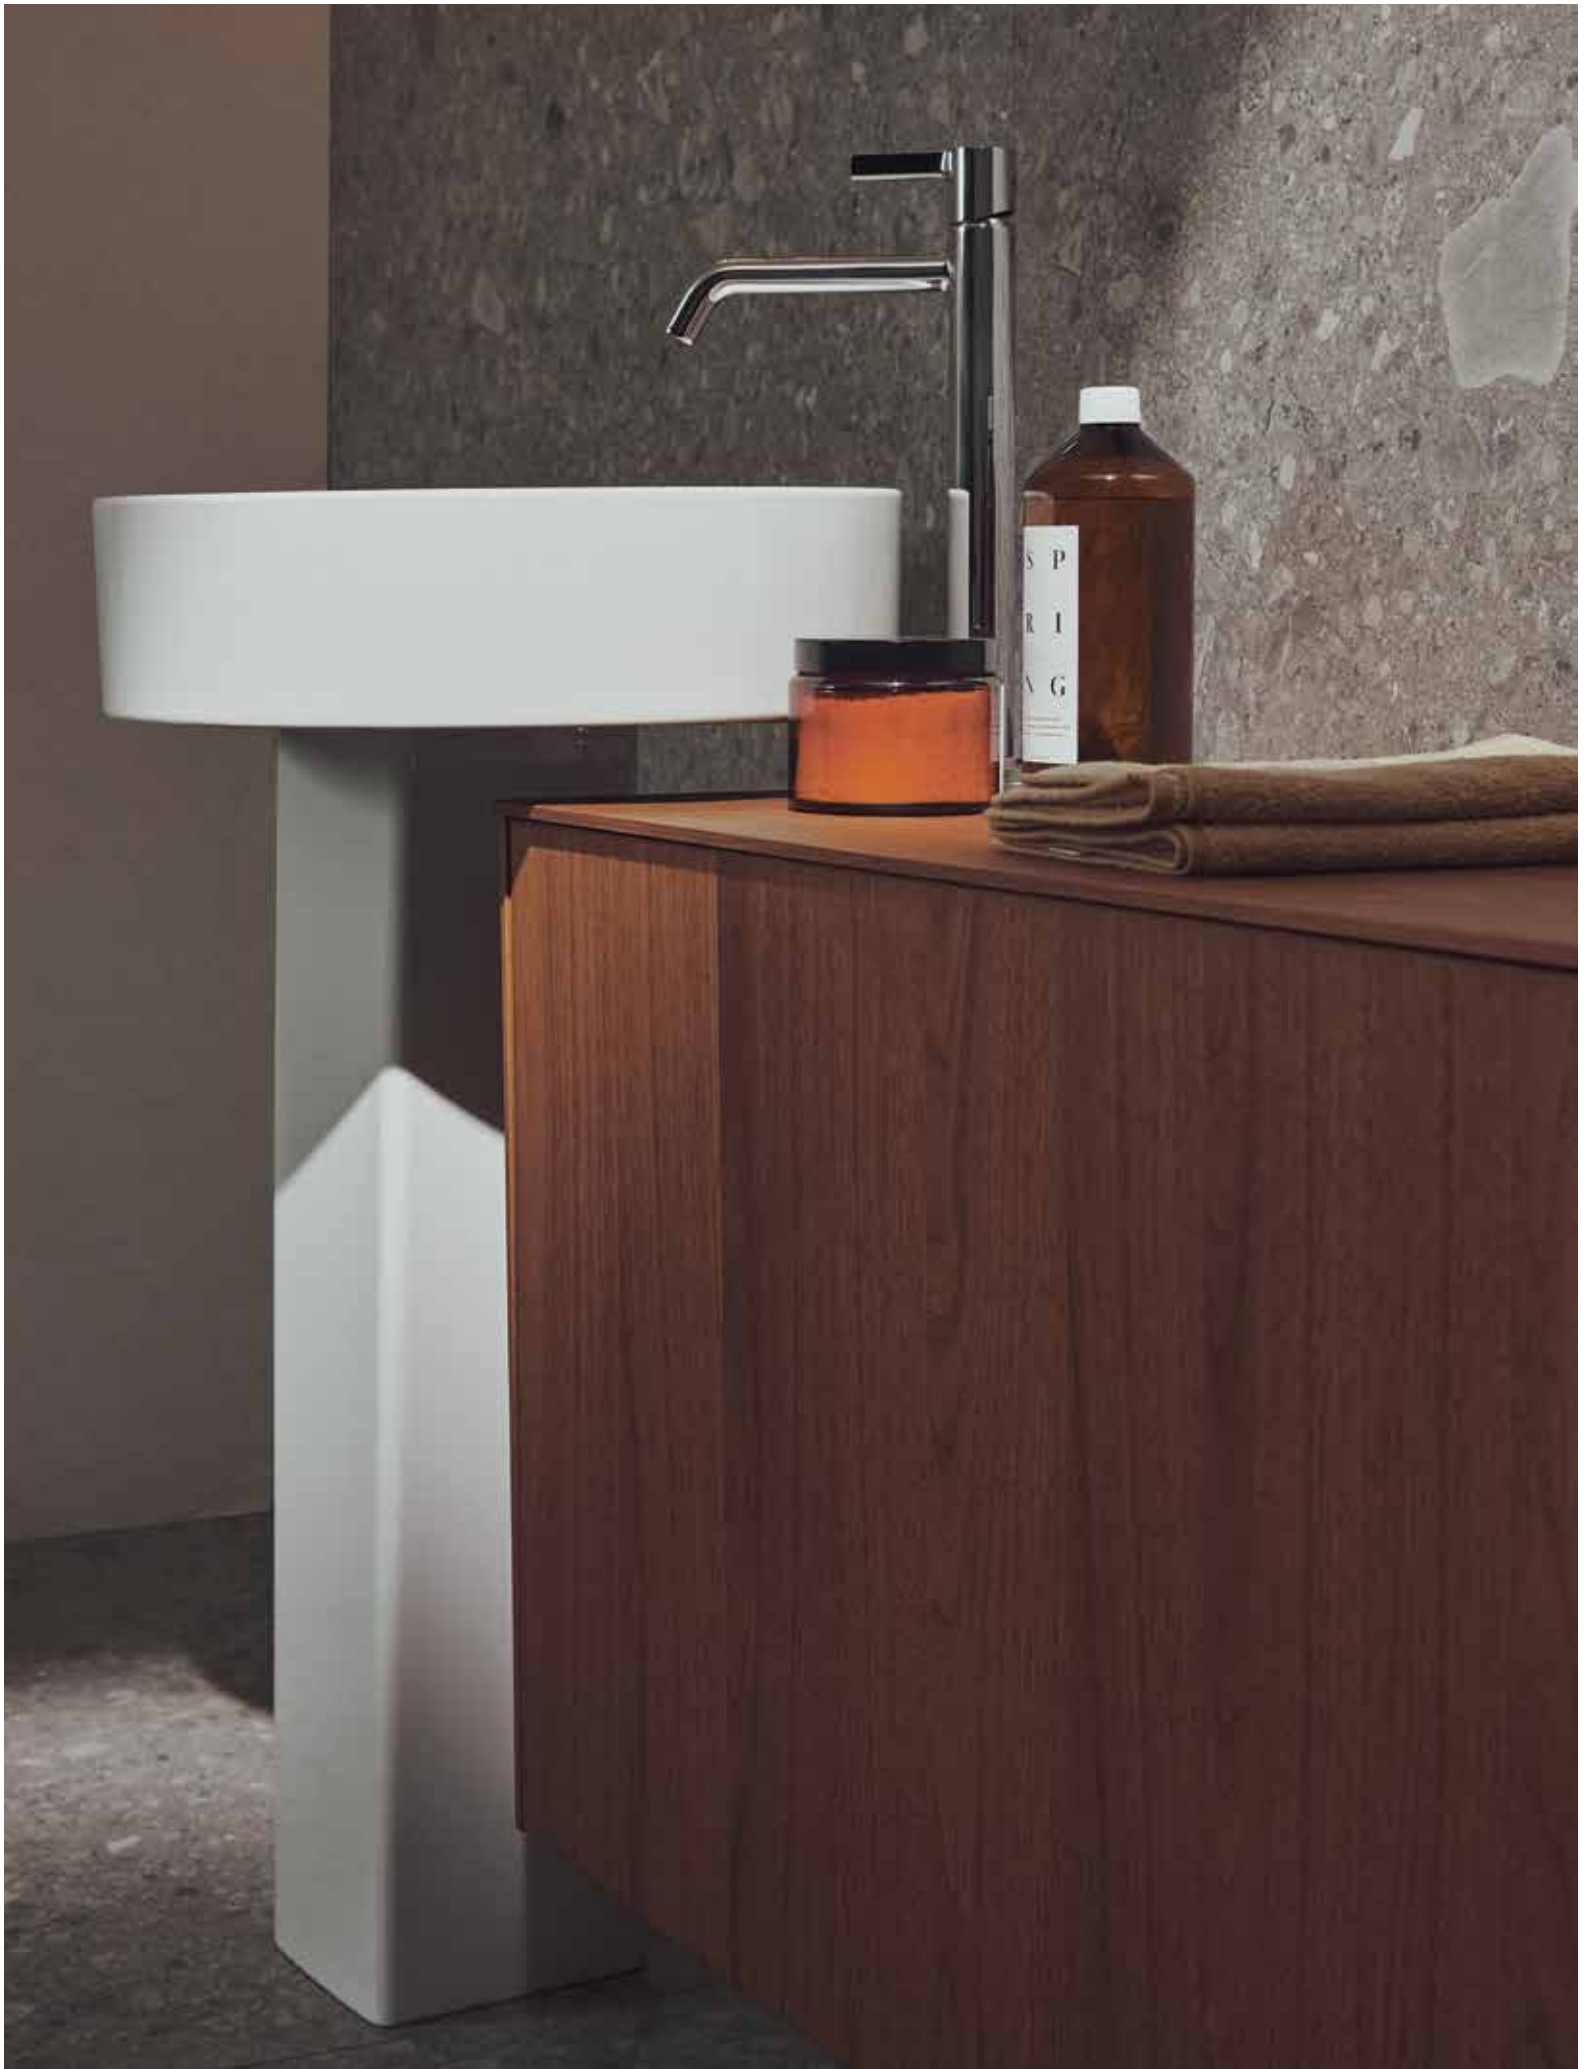

CONCA

Basin 120cm
Basin mixer
Furniture unit 240cm / Dark Walnut
Round Ø 120cm

MIRROR

CONCA

JOY

Vessel 45cm
Pedestal
Vessel mixer / Chrome

The Conca collection comprises a wide range of high-quality furniture pieces with an elegant, minimalist design, featuring push-open and soft-close drawers for added convenience. Its modular concept allows for versatile combinations, complemented by sophisticated colour options and three porcelain stoneware worktops for personal customisation. Additional options include LED lights and organisation boxes for enhanced storage.