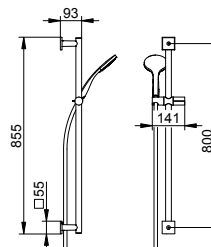

Shower hose (549 95 XX 16 00)

- Thread connection: G 1/2
- Conical nuts on both sides
- Twist-protection on both sides
- With anti-kink protection

Art.-No.	Rosette	Surface	£
595 87 01 09 21	round	chrome-plated	260.70
595 87 01 09 22	square	chrome-plated	265.90

Art.-No.	Optional accessories (see generic fittings)	£
049 94 00 03 00	Glue Set No. 3	26.40