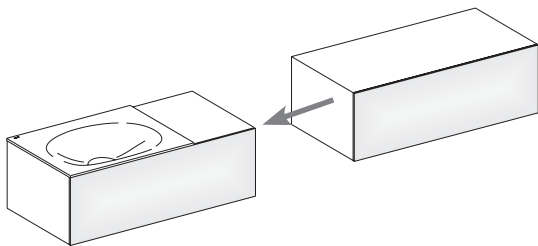

Ordering notes

Up to a total width of 2100 mm, **asymmetric sink base cabinets** (31153/31154/31163/31164) can also **be combined directly with side units**.

Several individual modules (sink base cabinet + side unit) make your **complete furniture from one piece!**
Advantage: Seamless storage area next to the washbasin, faster assembly and better adjustment of the furniture components.

For variants with two pull-out fronts positioned one below the other, the corresponding base units (31310 - 31313) must also be ordered.

Order: Individual modules