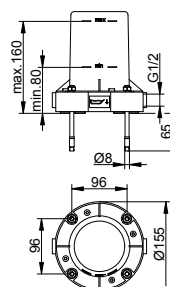

Rough part for single lever bath tub mixer floor standing

- With flushing unit
- Thread connection: G 1/2
- Installation Depth: 80 - 160 mm

Art.-No.	Surface	£
511 27 01 00 70	chrome-plated	578.80

Rough part for three-hole bath tub mixer bath rim

- Mounting rack with leak water tank and draining hose
- With G 1 1/2 waste and overflow set with fillfunction
- Connection type: Angle valves G 1/2