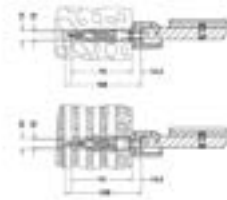

Art.-No.	£
349 92 00 01 00	6.60