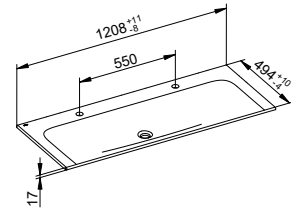

Art.-No.	Optional accessories (see generic fittings)	£
599 90 31 00 00	Ceramic drain cover white	49.80

Bathroom furniture

X-LINE

Double washbasin made of ceramic with 2 x 1 tap hole

- Suitable for 1-hole fittings
- Without overflow
- With CleanPlus surface sealant