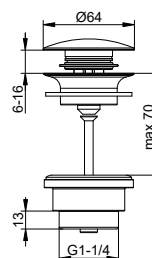

Art.-No.	Surface	£
599 02 01 00 00	chrome-plated	75.30
599 02 03 00 00	brushed bronze	105.50
599 02 06 00 00	stainless steel-finish	105.50
599 02 13 00 00	brushed black chrome	105.50
599 02 17 00 00	aluminium-finish	90.40
599 02 25 00 00	brushed brass	188.40
599 02 29 00 00	brushed rose gold	188.40
599 02 37 00 00	black matt	90.40