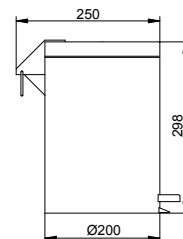

Waste container with foot pedal floor model

- with lid
- Detachable container
- Capacity 5 l

Art.-No.	Surface	£
049 88 01 00 00	chrome-finish	123.40
049 88 07 00 00	stainless steel	102.30
049 88 17 00 00	aluminium silver-anodized	82.40
049 88 37 00 00	black matt	148.10