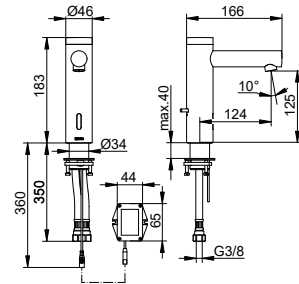

Art.-No.	PUW	Surface	£
595 11 01 11 00	no	chrome-plated	629.10
595 11 37 11 00	no	black matt	754.90

Electronics

- Infrared sensors (Adjustable operating distance, Adjustable run-on time)
- Manual water stop for cleaning
- Adjustable optional hygiene flushing (3 - 24 h)
- battery powered
- Voltage 6 V, battery life span approx. 3 years

Electronic basin mixer 130 mains powered

- Outlet height: 125 mm
- Projection: 124 mm
- Single hole installation with quick installation system
- Connection type: connecting hoses G 3/8
- Mixing valve with ceramic sealing disks
- Aerator M 20x1, jet angle +/- 6° adjustable fit
- Flow rate: limited to 5 l/min
- Suitable for flow heaters
- EU taxonomy: max. 6 l/min - significant contribution (SC) possible
- Sound-tested