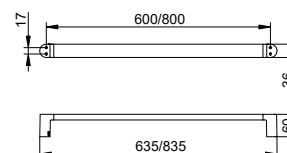

Towel rail

- Concealed fixing
- For screwing
- Mounting set included

Art.-No.	Width	Surface	£
116 01 01 06 00	635 mm	chrome-plated	143.40
116 01 01 08 00	835 mm	chrome-plated	164.80