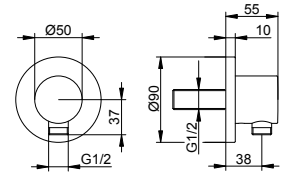

Wall outlet for shower hose

- Connection type: Wall connection G 1/2
- Wall outlet for shower hose G 1/2
- Intrinsicly safe against backflow as per DIN EN 1717
- Suitable for flow heaters

Art.-No.	Rosette	Surface	£
595 47 01 00 01	round	chrome-plated	138.40
595 47 01 00 02	square	chrome-plated	146.10
595 47 03 00 01	round	brushed bronze	193.80
595 47 03 00 02	square	brushed bronze	204.50
595 47 06 00 01	round	stainless steel-finish	193.80
595 47 06 00 02	square	stainless steel-finish	204.50
595 47 13 00 01	round	brushed black chrome	193.80
595 47 13 00 02	square	brushed black chrome	204.50
595 47 17 00 01	round	aluminium-finish	166.10
595 47 25 00 01	round	brushed brass	346.10
595 47 25 00 02	square	brushed brass	365.20
595 47 29 00 01	round	brushed rose gold	346.10
595 47 29 00 02	square	brushed rose gold	365.20
595 47 37 00 01	round	black matt	166.10
595 47 37 00 02	square	black matt	175.30
Art.-No.	Optional accessories (see generic fittings)		£
595 47 00 01 70	Rough part		138.90