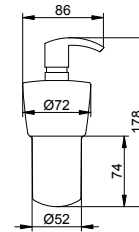

Soap dispenser for liquid soap

- Filling capacity 250 ml
- Dosage quantity 0.5 ml/stroke
- Activation from above
- Top loading
- opal glass soap container frosted

Suitable for:
027 50 01 00 00

Art.-No.	Surface	£
027 53 01 90 00	chrome-plated	64.90
Art.-No.	Spare part	£
023 53 01 00 00	Pump	19.70
027 53 00 90 00	Opal glass soap container	45.30