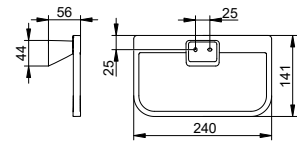

Towel ring

- Swivelling
- Closed form
- Concealed fixing
- For screwing or glueing
- Mounting set included
- Glue set included

Art.-No.	Surface	£
146 21 01 00 00	chrome-plated	100.50
146 21 37 00 00	black matt	130.70

Soap dispenser for liquid soap with slip-on cup

- Filling capacity 180 ml
- Dosage quantity 0.5 ml/stroke
- Activation from below
- Top loading
- Crystal slip-on cup frosted
- Concealed fixing
- For screwing or glueing
- Mounting set included
- Glue set included