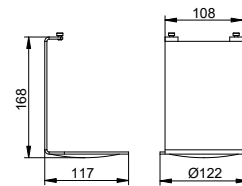

Drip tray

- For sensor soap dispenser and sanitiser dispenser

Suitable for:
149 86, 149 87

Art.-No.	Surface	£
149 56 00 00 37	black matt	46.00