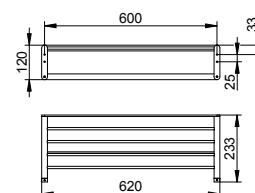

Towel rack

- Concealed fixing
- For screwing
- Mounting set included

Art.-No.	Surface	£
116 75 01 00 00	chrome-plated	478.80