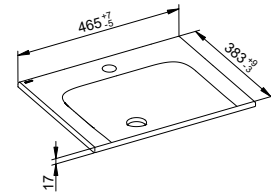

Guest washbasin made of ceramic with 1 tap hole

- Suitable for 1-hole fittings
- Without overflow
- With CleanPlus surface sealant

Art.-No.	Width	Height	Depth	Surface	£
331 30 31 46 01	465 mm	17 mm	383 mm	white	492.60

Art.-No.	Required accessories (see generic fittings)	£
599 04 01 00 00	Basin waste chrome-plated	101.20
599 04 03 00 00	Basin waste brushed bronze	141.70
599 04 06 00 00	Basin waste stainless steel-finish	141.70
599 04 13 00 00	Basin waste brushed black chrome	141.70
599 04 25 00 00	Basin waste brushed brass	252.90
599 04 29 00 00	Basin waste brushed rose gold	252.90
599 04 37 00 00	Basin waste black matt	121.40
Optional accessories (see generic fittings)		
599 90 31 00 01	Ceramic drain cover white	49.80