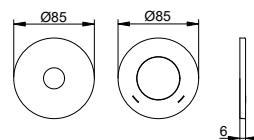

**Oversize wall decorative disc
for single lever basin mixer
concealed 2 holes**

- Is required if the wall cut-out is too large
- Extends by: 13 mm

Suitable for:
539 16 XX X2 01

Art.-No.	Surface	£
539 16 01 00 91	chrome-plated	149.90
539 16 06 00 91	stainless steel-finish	209.90
539 16 07 00 91	stainless steel	239.90
539 16 17 00 91	aluminium-finish	179.90
539 16 37 00 91	black matt	179.90