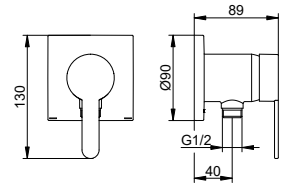

Single lever shower mixer concealed with wall outlet for shower hose IXMO Flat

- Connection type: Rough part G 1/2
- Wall outlet for shower hose G 1/2
- Mixing cartridge with ceramic sealing disks
- With temperature limiter
- Flow rate: 13 l/min
- Intrinsically safe against backflow as per DIN EN 1717
- Suitable for flow heaters
- Sound-tested

Art.-No.	Rosette	Surface	£
595 52 01 03 01	round	chrome-plated	220.80
595 52 01 03 02	square	chrome-plated	225.80
595 52 37 03 01	round	black matt	265.00
595 52 37 03 02	square	black matt	271.00

Art.-No.	Required accessories (see generic fittings)	£
595 52 00 01 70	Rough part	73.60

Single lever shower mixer set concealed with wall outlet for shower hose IXMO Pure

1. **Single lever shower mixer (595 52 XX 95 01)**
2. Connection type: Rough part G 1/2
   - Wall outlet for shower hose G 1/2
   - Mixing cartridge with ceramic sealing disks
   - With temperature limiter
   - Flow rate: 13 l/min
   - Intrinsically safe against backflow as per DIN EN 1717
   - Suitable for flow heaters
   - Sound-tested