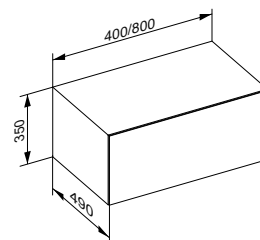

Side unit 1 front drawer

- Opening with handle
- With soft-closing mechanism
- Wall mounted

Equipment

- None

Illumination (optional)

- Switches on / off automatically
- 3000 kelvin (warm white)
- Interior illumination
- LED
- Mains connection with socket required

Art.-No.	Width	Height	Depth	Illumination	Colour No.	£
325 41 WW 04 01	400 mm	350 mm	490 mm	yes	51, 52, 53, 54, 55	1,205.70
325 41 XX 04 01	400 mm	350 mm	490 mm	yes	30, 31, 32, 33, 34, 35	1,279.90
325 41 YY 04 01	400 mm	350 mm	490 mm	yes	81, 82, 83, 84, 85, 86, 87, 88, 89	1,480.30
325 41 ZZ 04 01	400 mm	350 mm	490 mm	yes	91, 92	2,000.90
325 41 WW 04 00	400 mm	350 mm	490 mm	no	51, 52, 53, 54, 55	873.70
325 41 XX 04 00	400 mm	350 mm	490 mm	no	30, 31, 32, 33, 34, 35	947.80
325 41 YY 04 00	400 mm	350 mm	490 mm	no	81, 82, 83, 84, 85, 86, 87, 88, 89	1,148.20
325 41 ZZ 04 00	400 mm	350 mm	490 mm	no	91, 92	1,668.70
325 41 WW 08 01	800 mm	350 mm	490 mm	yes	51, 52, 53, 54, 55	1,312.60
325 41 XX 08 01	800 mm	350 mm	490 mm	yes	30, 31, 32, 33, 34, 35	1,402.70
325 41 YY 08 01	800 mm	350 mm	490 mm	yes	81, 82, 83, 84, 85, 86, 87, 88, 89	1,624.20
325 41 ZZ 08 01	800 mm	350 mm	490 mm	yes	91, 92	2,286.40
325 41 WW 08 00	800 mm	350 mm	490 mm	no	51, 52, 53, 54, 55	980.60
325 41 XX 08 00	800 mm	350 mm	490 mm	no	30, 31, 32, 33, 34, 35	1,070.60
325 41 YY 08 00	800 mm	350 mm	490 mm	no	81, 82, 83, 84, 85, 86, 87, 88, 89	1,292.10
325 41 ZZ 08 00	800 mm	350 mm	490 mm	no	91, 92	1,954.20

Art.-No.	Required accessories (see accessories bathroom furniture)	£
490 31 XX 04 00	Cover plate 401 mm 4 mm 483 mm 30, 31, 32, 33, 34, 35	88.10
490 31 XX 08 00	Cover plate 801 mm 4 mm 483 mm 30, 31, 32, 33, 34, 35	131.40
490 31 YY 04 00	Cover plate 401 mm 4 mm 483 mm 81, 82	176.20
490 31 YY 08 00	Cover plate 801 mm 4 mm 483 mm 81, 82	262.90
490 41 01 00 02	Handle 12 mm 80 mm 2 mm chrome-plated	34.50
490 41 03 00 02	Handle 12 mm 80 mm 2 mm brushed bronze	55.30
490 41 06 00 02	Handle 12 mm 80 mm 2 mm stainless steel-finish	55.30
490 41 13 00 02	Handle 12 mm 80 mm 2 mm brushed black chrome	55.30
490 41 17 00 02	Handle 12 mm 80 mm 2 mm aluminium-finish	41.40
490 41 25 00 02	Handle 12 mm 80 mm 2 mm brushed brass	103.60
490 41 29 00 02	Handle 12 mm 80 mm 2 mm brushed rose gold	103.60
490 41 37 00 02	Handle 12 mm 80 mm 2 mm black matt	44.90
Optional accessories (see accessories bathroom furniture)		
490 10 57 02 00	Storage box 178 mm 71 mm 372 mm carbon	76.70
490 10 89 02 00	Storage box 178 mm 71 mm 372 mm oak	99.90