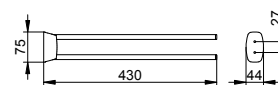

Towel holder 2 arms

- Swivelling
- Concealed fixing
- For screwing
- Mounting set included

Art.-No.	Depth	Surface	£
027 18 01 00 00	430 mm	chrome-plated	70.70

Holder

- Concealed fixing
- For screwing
- Mounting set included

Holder and
- tumbler (02350009000 or 00850000100)
- soap dispenser (02753019000)
- soap dish (02355009000 or 00855000100)
to be ordered separately.