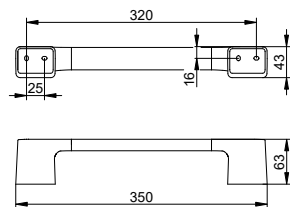

Art.-No.	Surface	£
146 07 01 00 00	chrome-plated	99.50
146 07 37 00 00	black matt	129.40