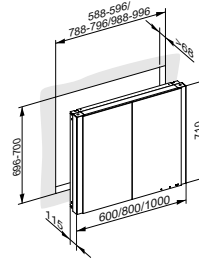

**Mirror cabinet concealed
2-doors**

- Depth before wall: 60 mm
- Protection code: IP 44
- Hinged doors off double sided crystal mirror with soft close hinge
- Body: aluminium silver-anodized
- Body side: in surface
- Interior rear panel: HDF

Operation

- Control panel with capacitive touch sensor

Functionalities

- Switches on / off
- Continuously dimmable
- Integrated extension function (room switch)

Illumination

- 3000 kelvin (warm white)
- Vertically
- Interior illumination
- LED 27 Watt

Equipment

- 1 socket
- 3 height-adjustable glass shelves

Mirror heating

- Positioned in the centre of the mirror
- Visual indication of the heating phase
- Automatic switch-off after 20 minutes
- 60 W

Art.-No.	Width	Height	Depth	Heating	Surface	£
145 11 00 21 31	600 mm	710 mm	115 mm	yes	mirrored	1,236.10
145 11 00 21 30	600 mm	710 mm	115 mm	no	mirrored	975.80
145 12 00 21 31	800 mm	710 mm	115 mm	yes	mirrored	1,291.00
145 12 00 21 30	800 mm	710 mm	115 mm	no	mirrored	1,030.70
145 13 00 21 31	1000 mm	710 mm	115 mm	yes	mirrored	1,344.10
145 13 00 21 30	1000 mm	710 mm	115 mm	no	mirrored	1,083.70
145 11 37 21 31	600 mm	710 mm	115 mm	yes	black matt	1,236.10
145 11 37 21 30	600 mm	710 mm	115 mm	no	black matt	975.80
145 12 37 21 31	800 mm	710 mm	115 mm	yes	black matt	1,291.00
145 12 37 21 30	800 mm	710 mm	115 mm	no	black matt	1,030.70
145 13 37 21 31	1000 mm	710 mm	115 mm	yes	black matt	1,344.10
145 13 37 21 30	1000 mm	710 mm	115 mm	no	black matt	1,083.70
145 11 51 21 31	600 mm	710 mm	115 mm	yes	white matt	1,236.10
145 11 51 21 30	600 mm	710 mm	115 mm	no	white matt	975.80
145 12 51 21 31	800 mm	710 mm	115 mm	yes	white matt	1,291.00
145 12 51 21 30	800 mm	710 mm	115 mm	no	white matt	1,030.70
145 13 51 21 31	1000 mm	710 mm	115 mm	yes	white matt	1,344.10
145 13 51 21 30	1000 mm	710 mm	115 mm	no	white matt	1,083.70
145 11 85 21 31	600 mm	710 mm	115 mm	yes	light oak decor	1,308.50
145 11 85 21 30	600 mm	710 mm	115 mm	no	light oak decor	1,048.10
145 12 85 21 31	800 mm	710 mm	115 mm	yes	light oak decor	1,363.40
145 12 85 21 30	800 mm	710 mm	115 mm	no	light oak decor	1,103.00
145 13 85 21 31	1000 mm	710 mm	115 mm	yes	light oak decor	1,416.40
145 13 85 21 30	1000 mm	710 mm	115 mm	no	light oak decor	1,156.10

Art.-No.	Optional accessories (see chapter)	£
145 90 01 01 00	Handle chrome-plated	16.70
145 90 06 01 00	Handle stainless steel-finish	26.70
145 90 25 01 00	Handle brushed brass	50.00
145 90 29 01 00	Handle brushed rose gold	50.00
145 90 37 01 00	Handle black matt	21.70