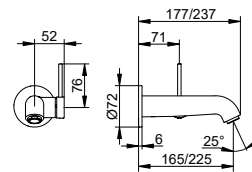

**Single lever basin mixer
concealed 1 hole IXMO Soft**

- Without basin waste plug
- Connection type: Rough part G 1/2
- Mixing cartridge with ceramic sealing disks
- Aerator M 24x1, jet angle +/- 6° adjustable fit
- Flow rate: limited to 7.6 l/min
- Suitable for flow heaters
- Sound-tested

Art.-No.	Rosette	Projection	Surface	£
595 16 01 02 01	round	165 mm	chrome-plated	248.30
595 16 01 12 01	round	225 mm	chrome-plated	258.70
595 16 01 02 02	square	165 mm	chrome-plated	253.50
595 16 01 12 02	square	225 mm	chrome-plated	263.80
595 16 37 02 01	round	165 mm	black matt	298.00
595 16 37 12 01	round	225 mm	black matt	310.40
595 16 37 02 02	square	165 mm	black matt	304.20
595 16 37 12 02	square	225 mm	black matt	316.50

Art.-No.	Required accessories (see generic fittings)	£
599 16 00 00 75	Rough part	119.40