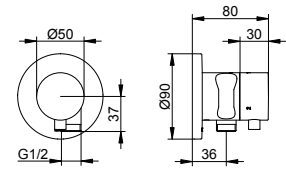

Diverter valve concealed for 3 functions with wall outlet for shower hose and hand shower bracket

- Connection type: Rough part G 1/2
- Wall outlet for shower hose G 1/2
- Hand shower bracket for hoses with conical nuts
- Diverter valve with ceramic sealing disks
- Flow rate: 23 l/min
- Flow rate for hose connection: 16 l/min
- Intrinsically safe against backflow as per DIN EN 1717
- Suitable for flow heaters
- Sound-tested

Art.-No.	Rosette	Shut off	Surface	£
595 48 01 12 01	round	no	chrome-plated	342.10
595 49 01 12 01	round	yes	chrome-plated	348.80
595 48 01 12 02	square	no	chrome-plated	348.80
595 49 01 12 02	square	yes	chrome-plated	355.80
595 48 03 12 01	round	no	brushed bronze	478.90
595 49 03 12 01	round	yes	brushed bronze	488.30
595 48 03 12 02	square	no	brushed bronze	488.30
595 49 03 12 02	square	yes	brushed bronze	498.10
595 48 06 12 01	round	no	stainless steel-finish	478.90
595 49 06 12 01	round	yes	stainless steel-finish	488.30
595 48 06 12 02	square	no	stainless steel-finish	488.30
595 49 06 12 02	square	yes	stainless steel-finish	498.10
595 48 13 12 01	round	no	brushed black chrome	478.90
595 49 13 12 01	round	yes	brushed black chrome	488.30
595 48 13 12 02	square	no	brushed black chrome	488.30
595 49 13 12 02	square	yes	brushed black chrome	498.10
595 48 25 12 01	round	no	brushed brass	855.30
595 49 25 12 01	round	yes	brushed brass	872.10
595 48 25 12 02	square	no	brushed brass	872.10
595 49 25 12 02	square	yes	brushed brass	889.50
595 48 29 12 01	round	no	brushed rose gold	855.30
595 49 29 12 01	round	yes	brushed rose gold	872.10
595 48 29 12 02	square	no	brushed rose gold	872.10
595 49 29 12 02	square	yes	brushed rose gold	889.50
595 48 37 12 01	round	no	black matt	410.50
595 49 37 12 01	round	yes	black matt	418.60
595 48 37 12 02	square	no	black matt	418.60
595 49 37 12 02	square	yes	black matt	427.00

Art.-No.	Required accessories (see generic fittings)	£
595 48 00 01 70	Rough part	221.60