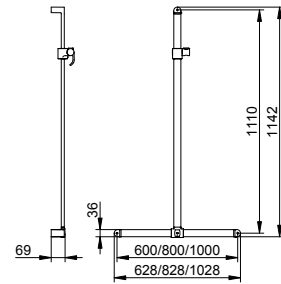

Can't be combined with shower seat.

Art.-No.	Width	Height	Surface	£
316 14 01 06 11	628 mm	1142 mm	chrome-plated	522.20
316 14 01 08 11	828 mm	1142 mm	chrome-plated	555.80
316 14 01 10 11	1028 mm	1142 mm	chrome-plated	581.40