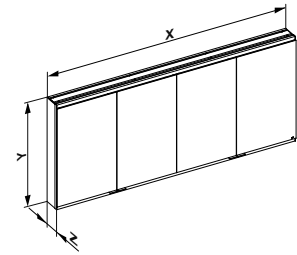

Mirror cabinet exposed / concealed 4-doors non-illuminated

- Hinged doors off double sided crystal mirror with soft close hinge
- Body: aluminium silver-anodized
- Body side: mirror (exposed) / silver anodised aluminium (concealed)
- Interior rear panel: glass white lacquered

Equipment

- 2 shaver sockets (optional)
- 2 shaver sockets + 2 dual USB charging points (optional)
- 2 x 3 height-adjustable glass shelves (height 700 mm)
- 2 x 4 height-adjustable glass shelves (height 900 mm)

Basic item	Installation option	Width in mm	Height in mm	Depth in mm	Socket	£
800 40 ... Mirror cabinet, 4-doors, non-illuminated						1,916.90
	... 0 concealed					—
	... 1 exposed					217.50
		... 16 1600				—
		... 17 1700				72.60
		... 01 1750				106.30
		... 18 1800				145.30
		... 19 1900				218.00
		... 20 2000				283.50
		... 21 2100				363.40
			... 0 700			—
			... 1 900			404.50
				... 003 107/120		—
				... 103 147/160		115.40
					... 000 without	—
					... 400 2 x	149.20
					... 500 2 x + 2 dual USB charging points	252.70
Article number						
Price						
Ordering number:						Total price:

Mirror cabinets
ROYAL MODULAR 2.0