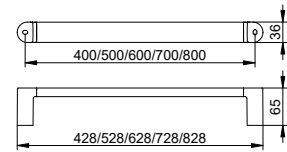

Grab bar

- Max. load capacity 115 kg
- Vertical or horizontal assembly
- Concealed fixing
- For screwing
- Mounting set included

From 928 mm long models are provided with a third wall mounting set.
Can´t be combined with shower seat.

Art.-No.	Width	Surface	£
316 01 01 04 00	428 mm	chrome-plated	164.30
316 01 01 05 00	528 mm	chrome-plated	177.20
316 01 01 06 00	628 mm	chrome-plated	189.50
316 01 01 07 00	728 mm	chrome-plated	202.10
316 01 01 08 00	828 mm	chrome-plated	214.70
316 01 01 09 00	928 mm	chrome-plated	306.70
316 01 01 10 00	1028 mm	chrome-plated	325.10
316 01 01 11 00	1128 mm	chrome-plated	343.50

Angled grab bar 90°

- Max. load capacity 115 kg
- With tile compensation plate (5 mm)
- For screwing
- Mounting set included

Can´t be combined with shower seat.