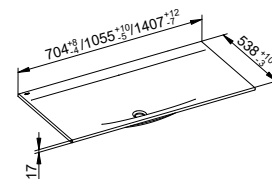

Washbasin made of ceramic without tap hole

- Suitable for wall mounted fittings
- Without overflow
- With CleanPlus surface sealant

Art.-No.	Width	Height	Depth	Surface	£
311 40 31 07 00	704 mm	17 mm	538 mm	white	678.00
311 50 31 10 00	1055 mm	17 mm	538 mm	white	786.20
311 60 31 14 00	1407 mm	17 mm	538 mm	white	970.40

Art.-No.	Required accessories (see generic fittings)	£
599 04 01 00 00	Basin waste chrome-plated	101.20
599 04 03 00 00	Basin waste brushed bronze	141.70
599 04 06 00 00	Basin waste stainless steel-finish	141.70
599 04 13 00 00	Basin waste brushed black chrome	141.70
599 04 25 00 00	Basin waste brushed brass	252.90
599 04 29 00 00	Basin waste brushed rose gold	252.90
599 04 37 00 00	Basin waste black matt	121.40
Optional accessories (see generic fittings)		
599 90 31 00 01	Ceramic drain cover white	49.80