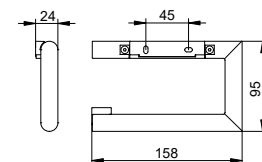

Toilet paper holder

- Swivelling
- Open form
- Roll width up to 120 mm
- Concealed fixing
- For screwing or glueing (optional)
- Mounting set included

Art.-No.	Surface	£
128 62 01 00 00	chrome-plated	81.30
128 62 37 00 00	black matt	105.70
Art.-No.	Optional accessories	£
049 94 00 08 00	Glue Set No. 8	chrome-plated 25.80
049 94 37 08 00	Glue Set No. 8	black matt 33.80