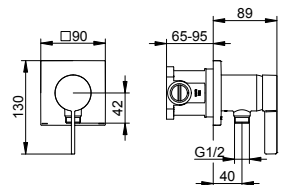

1. **Rough part (595 52 XX 01 70)**
2. With flushing unit
   - Thread connection: G 1/2
   - Installation Depth: 65 - 95 mm