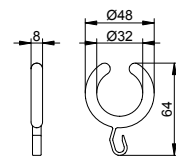

Curtain ring

- Number of units: 10 piece/s

Art.-No.	Surface	£
149 27 00 01 03	white	20.50

Pipe bend for rectangular shower trays

- Fixing point for ceiling support
- Number of units: 1 piece/s

Art.-No.	Surface	£
149 24 01 00 00	chrome-plated	30.90
149 24 17 00 00	aluminium silver-anodized	26.30