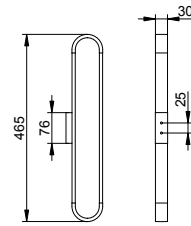

Guest towel holder

- Vertical assembly
- Concealed fixing
- For screwing
- Mounting set included

Art.-No.	Surface	£
300 70 01 00 00	chrome-plated	327.30

Tissue box

- Vertical or horizontal assembly
- Filling through removable housing
- Suitable for commercially available tissue boxes
- Concealed fixing
- For screwing
- Mounting set included