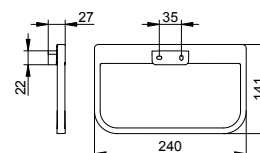

Towel ring

- Swivelling
- Closed form
- Concealed fixing
- For screwing
- Mounting set included

Art.-No.	Surface	£
127 21 01 00 00	chrome-plated	96.90
127 21 06 00 00	stainless steel-finish	155.10
127 21 25 00 00	brushed brass	290.80
127 21 29 00 00	brushed rose gold	290.80

Soap dispenser for liquid soap with slip-on cup

- Filling capacity 180 ml
- Dosage quantity 0.5 ml/stroke
- Activation from below
- Top loading
- Crystal slip-on cup frosted
- Concealed fixing
- For screwing
- Mounting set included