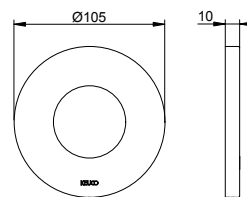

Oversize wall decorative disc for thermostatic mixer concealed

- Is required if the wall cut-out is too large
- Extends by: 15 mm

Suitable for:
595 53 XX 00 0X

Art.-No.	Rosette	Surface	£
595 53 01 00 91	round	chrome-plated	91.60
595 53 01 00 92	square	chrome-plated	97.30
595 53 03 00 91	round	brushed bronze	128.30
595 53 03 00 92	square	brushed bronze	136.20
595 53 06 00 91	round	stainless steel-finish	128.30
595 53 06 00 92	square	stainless steel-finish	136.20
595 53 13 00 91	round	brushed black chrome	128.30
595 53 13 00 92	square	brushed black chrome	136.20
595 53 17 00 91	round	aluminium-finish	110.00
595 53 25 00 91	round	brushed brass	229.10
595 53 25 00 92	square	brushed brass	243.30
595 53 29 00 91	round	brushed rose gold	229.10
595 53 29 00 92	square	brushed rose gold	243.30
595 53 37 00 91	round	black matt	110.00
595 53 37 00 92	square	black matt	116.70