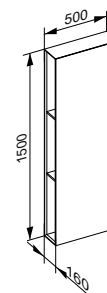

Equipment

- Mirror over the entire front
- 2 fixed shelves

Art.-No.	Width	Height	Depth	Colour No.	£
325 60 WW 05 00	500 mm	1500 mm	160 mm	51, 52, 53, 54, 55	865.80
325 60 96 05 00	500 mm	1500 mm	160 mm	Customised design PG1	1,215.60