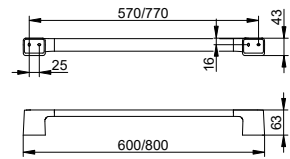

Towel rail

- Concealed fixing
- For screwing or glueing
- Mounting set included
- Glue set included

Art.-No.	Width	Surface	£
146 01 01 06 00	600 mm	chrome-plated	109.70
146 01 01 08 00	800 mm	chrome-plated	125.30
146 01 37 06 00	600 mm	black matt	142.70
146 01 37 08 00	800 mm	black matt	162.90