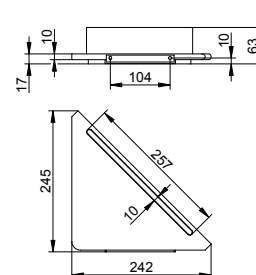

Corner shower shelf with glass wiper

- Concealed fixing
- For screwing
- Mounting set included

Not available in special finishes.

Art.-No.	Surface	£
115 57 17 01 00	aluminium silver-anodized / white	192.90

Art.-No.	Spare part	Surface	£
199 59 00 01 51	Glass wiper	white	22.90