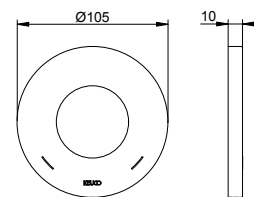

Oversize wall decorative disc for single lever mixer and single lever shower mixer concealed

- Is required if the wall cut-out is too large
- Extends by: 15 mm

Suitable for:

511 51 XX 00 02, 515 51 XX 00 01,
539 51 XX 00 01, 595 51 XX XX 0X,
595 52 XX XX 0X

Art.-No.	Rosette	Surface	£
595 51 01 00 91	round	chrome-plated	86.00
595 51 01 00 92	square	chrome-plated	91.70
595 51 03 00 91	round	brushed bronze	120.40
595 51 03 00 92	square	brushed bronze	128.40
595 51 06 00 91	round	stainless steel-finish	120.40
595 51 06 00 92	square	stainless steel-finish	128.40
595 51 13 00 91	round	brushed black chrome	120.40
595 51 13 00 92	square	brushed black chrome	128.40
595 51 17 00 91	round	aluminium-finish	103.20
595 51 25 00 91	round	brushed brass	215.10
595 51 25 00 92	square	brushed brass	229.30
595 51 29 00 91	round	brushed rose gold	215.10
595 51 29 00 92	square	brushed rose gold	229.30
595 51 37 00 91	round	black matt	103.20
595 51 37 00 92	square	black matt	110.10