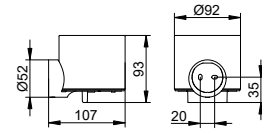

Soap dispenser for liquid soap with slip-on cup

- Filling capacity 140 ml
- Dosage quantity 0.5 ml/stroke
- Activation from below
- Top loading
- Crystal slip-on cup frosted
- Concealed fixing
- For screwing or glueing (optional)
- Mounting set included

Art.-No.	Surface	£
128 52 01 90 00	chrome-plated	109.90
128 52 37 90 00	black matt	142.80
Art.-No.	Spare part	£
199 52 00 00 13	Crystal slip-on cup	frosted 45.10
199 52 00 01 00	Pump	29.40
199 52 37 00 13	Crystal slip-on cup	black 45.10
Optional accessories (see accessories equipment)		
049 94 00 07 00	Glue Set No. 7	16.20

Tumbler holder

- Crystal glass tumbler
- Concealed fixing
- For screwing or glueing (optional)
- Mounting set included