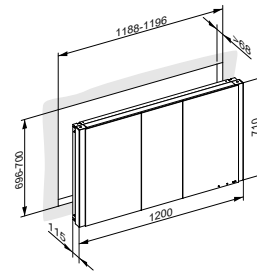

**Mirror cabinet concealed
3-doors**

- Depth before wall: 60 mm
- Protection code: IP 44
- Hinged doors off double sided crystal mirror with soft close hinge
- Body: aluminium silver-anodized
- Body side: in surface
- Interior rear panel: HDF

Operation

- Control panel with capacitive touch sensor

Functionalities

- Switches on / off
- Continuously dimmable
- Integrated extension function (room switch)

Illumination

- 3000 kelvin (warm white)
- Vertically
- Interior illumination
- LED 27 Watt

Equipment

- 1 shaver socket
- 2 x 3 height-adjustable glass shelves

Mirror heating

- Positioned in the centre of the mirror
- Visual indication of the heating phase
- Automatic switch-off after 20 minutes
- 90 W

Art.-No.	Width	Height	Depth	Heating	Surface	£
145 14 00 31 31	1200 mm	710 mm	115 mm	yes	mirrored	1,638.80
145 14 00 31 30	1200 mm	710 mm	115 mm	no	mirrored	1,277.10
145 14 37 31 31	1200 mm	710 mm	115 mm	yes	black matt	1,638.80
145 14 37 31 30	1200 mm	710 mm	115 mm	no	black matt	1,277.10
145 14 51 31 31	1200 mm	710 mm	115 mm	yes	white matt	1,638.80
145 14 51 31 30	1200 mm	710 mm	115 mm	no	white matt	1,277.10
145 14 85 31 31	1200 mm	710 mm	115 mm	yes	light oak decor	1,711.00
145 14 85 31 30	1200 mm	710 mm	115 mm	no	light oak decor	1,349.50

Art.-No.	Optional accessories (see chapter)	£
145 90 01 01 00	Handle chrome-plated	16.70
145 90 06 01 00	Handle stainless steel-finish	26.70
145 90 25 01 00	Handle brushed brass	50.00
145 90 29 01 00	Handle brushed rose gold	50.00
145 90 37 01 00	Handle black matt	21.70