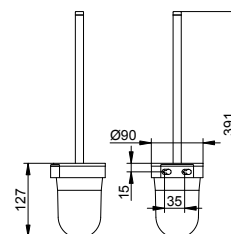

Art.-No.	Surface	£
027 64 01 01 00	chrome-plated	75.30

Art.-No.	Spare part	£
149 72 00 01 00	Plastic insert	white 13.70
149 72 00 41 00	Toilet brush head	white 10.20
149 72 01 40 00	Toilet brush with handle	chrome-plated / white 37.30