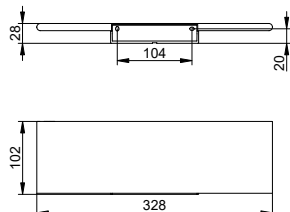

Shower shelf

- Concealed fixing
- For screwing or glueing
- Mounting set included
- Glue set included

Art.-No.	Surface	£
146 58 37 00 00	black matt	121.30
146 58 51 00 00	white matt	121.30