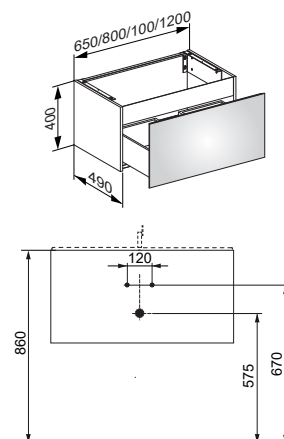

Washbasin base cabinet for built-in washbasins 1 front drawer

- Opening by side access
- With soft-closing mechanism
- Wall mounted

Equipment

- Odour trap G 1 1/4 x 32
- Drawer mat

Illumination

- Without

Optionale Inneneinteilung:
Breite 650 mm = keine
Breite 800 mm = 2 x Größe S
Breite 1000 mm = 2 x Größe M
Breite 1200 mm = 2 x Größe M

Art.-No.	Width	Height	Depth	Colour No.	£
331 51 XX 00 00	650 mm	400 mm	490 mm	18, 30, 97	720.50
331 51 YY 00 00	650 mm	400 mm	490 mm	11, 14, 29	826.70
331 61 XX 00 00	800 mm	400 mm	490 mm	18, 30, 97	805.30
331 61 YY 00 00	800 mm	400 mm	490 mm	11, 14, 29	917.70
331 71 XX 00 00	1000 mm	400 mm	490 mm	18, 30, 97	848.80
331 71 YY 00 00	1000 mm	400 mm	490 mm	11, 14, 29	969.40
331 81 XX 00 00	1200 mm	400 mm	490 mm	18, 30, 97	893.30
331 81 YY 00 00	1200 mm	400 mm	490 mm	11, 14, 29	1,022.60

Art.-No.	Optional accessories (see accessories bathroom furniture)	£
315 99 01 00 00	Drawer divider S 215 mm 80 mm 372 mm white	56.90
315 99 02 00 00	Drawer divider M 311 mm 80 mm 372 mm white	62.20

Optional accessories (see washbasins)							
331 50 31 65 00	Washbasin	without tap hole	655 mm	17 mm	494 mm	white	625.60
331 50 31 65 01	Washbasin	with 1 tap hole	655 mm	17 mm	494 mm	white	692.60
331 60 31 80 00	Washbasin	without tap hole	805 mm	17 mm	494 mm	white	749.90
331 60 31 80 01	Washbasin	with 1 tap hole	805 mm	17 mm	494 mm	white	816.80
331 70 31 10 00	Washbasin	without tap hole	1007 mm	17 mm	494 mm	white	811.70
331 70 31 10 01	Washbasin	with 1 tap hole	1007 mm	17 mm	494 mm	white	878.70
331 80 31 12 00	Washbasin	without tap hole	1208 mm	17 mm	494 mm	white	860.10
331 80 31 12 01	Washbasin	with 1 tap hole	1208 mm	17 mm	494 mm	white	927.10
331 80 31 12 02	Double washbasin	with 2 x 1 tap hole	1208 mm	17 mm	494 mm	white	881.50