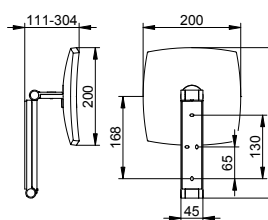

Art.-No.	Surface	£
176 13 01 00 00	chrome-plated	369.30
176 13 03 00 00	brushed bronze	590.90
176 13 06 00 00	stainless steel-finish	590.90
176 13 13 00 00	brushed black chrome	590.90
176 13 17 00 00	aluminium-finish	313.80
176 13 25 00 00	brushed brass	1,107.80
176 13 29 00 00	brushed rose gold	1,107.80