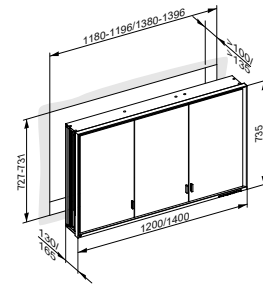

**Mirror cabinet concealed
3-doors long door**

- Depth before wall: 35 mm
- Protection code: IP 24
- Hinged doors off double sided crystal mirror with soft close hinge
- Body: aluminium silver-anodized
- Body side: aluminium silver-anodized
- Interior rear panel: mirror

Operation

- Control panel with capacitive touch sensor

Functionalities

- Switches on / off
- Continuously dimmable
- Adjusting the light colour
- Integrated extension function (room switch)

Illumination

- 2700 kelvin (warm white) up to 6500 kelvin (daylight white)
- Vertical and horizontal (top only)
- Washbasin / shelf lighting
- Interior illumination
- LED

Equipment

- 1 shaver socket
- 3 x 2 height-adjustable glass shelves
- Concealed shelf over the entire width

Art.-No.	Width	Height	Depth	Heating	LED	£
143 35 17 23 31	1200 mm	735 mm	130 mm	no	65 W	1,996.30
143 15 17 23 31	1200 mm	735 mm	165 mm	no	65 W	2,495.40
143 36 17 23 31	1400 mm	735 mm	130 mm	no	68 W	2,141.60
143 16 17 23 31	1400 mm	735 mm	165 mm	no	68 W	2,677.10

Side kit

- For ROYAL LUMOS mirror cabinets
- Is required for conversion from recessed to semi-recessed installation
- For screwing
- Number of units: 2 piece/s