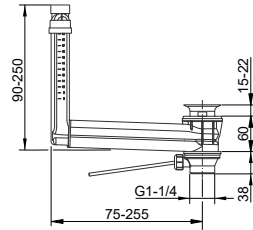

Waste and overflow set CLOU

- Thread connection: G 1 1/4
- Open and closing of the drain using a pull-rod
- For washbasins without overflow hole

Art.-No.	Surface	£
599 14 01 00 00	chrome-plated	110.30

Art.-No.	Optional accessories (see chapter)	£
599 90 31 00 00	Ceramic drain cover	49.80

Waste and overflow set

- Thread connection: G 1 1/4
- Open and closing of the drain by press plug (push-open)
- For washbasins without overflow hole

Not suitable for double washbasins.