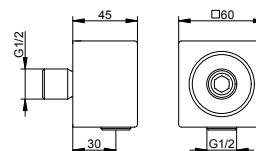

Art.-No.	Surface	£
511 47 01 00 00	chrome-plated	201.30