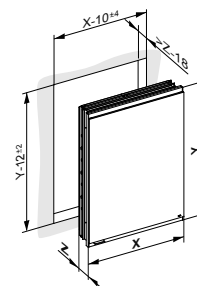

Mirror cabinet exposed / concealed 1-door non-illuminated

- Hinged door off double sided crystal mirror with soft close hinge
- Body: aluminium silver-anodized
- Body side: mirror (exposed) / silver anodised aluminium (concealed)
- Interior rear panel: glass white lacquered

Equipment

- 1 shaver socket (optional)
- Without USB charger
- 3 height-adjustable glass shelves (height 700 mm)
- 4 height-adjustable glass shelves (height 900 mm)

Basic item	Installation option	Width in mm	Height in mm	Depth in mm	Socket	£
800 00 ... Mirror cabinet, 1-door, left hinged, non-illuminated						646.20
80010 ... Mirror cabinet, 1-door, right hinged, non-illuminated						646.20
	... 0 concealed					—
	... 1 exposed					162.30
		... 05 500				—
		... 06 600				53.60
			... 0 700			—
			... 1 900			146.20
				... 003 107/120		—
				... 103 147/160		53.40
					... 000 without	—
					... 100 1 x	52.60
Article number						
Price						
Ordering number:						Total price: