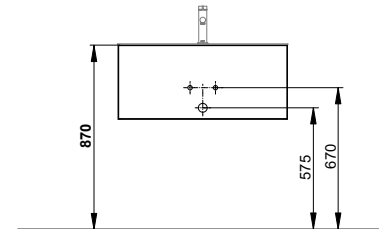

Washbasin base cabinet for built-in washbasins 1 front drawer

- Opening with handle
- With soft-closing mechanism
- Wall mounted

Equipment

- Odour trap G 1 1/4 x 32

Illumination (optional)

- Switches on / off automatically
- 3000 kelvin (warm white)
- Interior illumination
- LED
- Mains connection with socket required

Art.-No.	Width	Height	Depth	Illumination	Colour No.	£
325 11 WW 08 01	800 mm	350 mm	490 mm	yes	51, 52, 53, 54, 55	1,466.40
325 11 XX 08 01	800 mm	350 mm	490 mm	yes	30, 31, 32, 33, 34, 35	1,590.10
325 11 YY 08 01	800 mm	350 mm	490 mm	yes	81, 82, 83, 84, 85, 86, 87, 88, 89	1,768.00
325 11 ZZ 08 01	800 mm	350 mm	490 mm	yes	91, 92	2,344.50
325 11 WW 08 00	800 mm	350 mm	490 mm	no	51, 52, 53, 54, 55	1,134.30
325 11 XX 08 00	800 mm	350 mm	490 mm	no	30, 31, 32, 33, 34, 35	1,258.00
325 11 YY 08 00	800 mm	350 mm	490 mm	no	81, 82, 83, 84, 85, 86, 87, 88, 89	1,435.80
325 11 ZZ 08 00	800 mm	350 mm	490 mm	no	91, 92	2,012.30
325 11 WW 12 01	1200 mm	350 mm	490 mm	yes	51, 52, 53, 54, 55	1,605.80
325 11 XX 12 01	1200 mm	350 mm	490 mm	yes	30, 31, 32, 33, 34, 35	1,766.20
325 11 YY 12 01	1200 mm	350 mm	490 mm	yes	81, 82, 83, 84, 85, 86, 87, 88, 89	1,993.70
325 11 ZZ 12 01	1200 mm	350 mm	490 mm	yes	91, 92	2,674.20
325 11 WW 12 00	1200 mm	350 mm	490 mm	no	51, 52, 53, 54, 55	1,207.20
325 11 XX 12 00	1200 mm	350 mm	490 mm	no	30, 31, 32, 33, 34, 35	1,367.80
325 11 YY 12 00	1200 mm	350 mm	490 mm	no	81, 82, 83, 84, 85, 86, 87, 88, 89	1,595.20
325 11 ZZ 12 00	1200 mm	350 mm	490 mm	no	91, 92	2,275.70

Art.-No.	Required accessories (see accessories bathroom furniture)	£
490 41 01 00 02	Handle 12 mm 80 mm 2 mm chrome-plated	34.50
490 41 03 00 02	Handle 12 mm 80 mm 2 mm brushed bronze	55.30
490 41 06 00 02	Handle 12 mm 80 mm 2 mm stainless steel-finish	55.30
490 41 13 00 02	Handle 12 mm 80 mm 2 mm brushed black chrome	55.30
490 41 17 00 02	Handle 12 mm 80 mm 2 mm aluminium-finish	41.40
490 41 25 00 02	Handle 12 mm 80 mm 2 mm brushed brass	103.60
490 41 29 00 02	Handle 12 mm 80 mm 2 mm brushed rose gold	103.60
490 41 37 00 02	Handle 12 mm 80 mm 2 mm black matt	44.90

Optional accessories (see washbasins)

325 90 WW 08 00	Washbasin without tap hole	806 mm	4 mm	493 mm	51, 52, 53, 54, 55	875.00
325 90 WW 08 01	Washbasin with 1 tap hole	806 mm	4 mm	493 mm	51, 52, 53, 54, 55	925.50
325 90 WW 12 00	Washbasin without tap hole	1206 mm	4 mm	493 mm	51, 52, 53, 54, 55	1,009.60
325 90 WW 12 01	Washbasin with 1 tap hole	1206 mm	4 mm	493 mm	51, 52, 53, 54, 55	1,060.10
325 90 WW 12 02	Double washbasin with 2 x 1 tap hole	1206 mm	4 mm	493 mm	51, 52, 53, 54, 55	1,070.20

Optional accessories (see accessories bathroom furniture)

490 10 57 02 00	Storage box 178 mm 71 mm 372 mm	carbon	76.70
490 10 89 02 00	Storage box 178 mm 71 mm 372 mm	oak	99.90