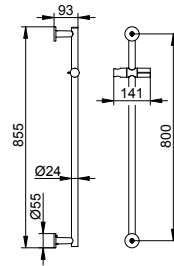

Hand shower sliding rail IXMO

- Sliding bracket for hoses with conical nuts
- Hand shower bracket position usable optionally on left or right
- Adjustable angle of hand shower bracket
- With tile compensation plate (5 mm)
- For screwing or glueing (optional)
- Mounting set included

Art.-No.	Rosette	Surface	£
595 85 01 09 01	round	chrome-plated	172.50
595 85 01 09 02	square	chrome-plated	177.70
595 85 06 09 01	round	stainless steel-finish	241.60
595 85 06 09 02	square	stainless steel-finish	248.80
595 85 17 09 01	round	aluminium-finish	207.00
595 85 25 09 01	round	brushed brass	431.40
595 85 25 09 02	square	brushed brass	444.20
595 85 29 09 01	round	brushed rose gold	431.40
595 85 29 09 02	square	brushed rose gold	444.20
595 85 37 09 01	round	black matt	207.00
595 85 37 09 02	square	black matt	213.20

Art.-No.	Optional accessories (see generic fittings)	£
049 94 00 03 00	Glue Set No. 3	26.40

Hand shower sliding rail EDITION 11

- Sliding bracket for hoses with conical nuts
- Hand shower bracket position usable optionally on left or right
- Adjustable angle of hand shower bracket
- With tile compensation plate (5 mm)
- For screwing
- Mounting set included