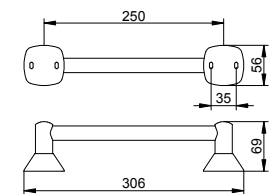

Art.-No.	Surface	£
027 07 01 00 00	chrome-plated	75.40