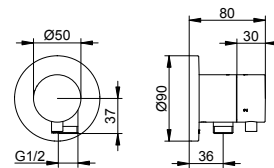

Diverter valve concealed for 3 functions with wall outlet for shower hose

- Connection type: Rough part G 1/2
- Wall outlet for shower hose G 1/2
- Diverter valve with ceramic sealing disks
- Flow rate: 23 l/min
- Flow rate for hose connection: 16 l/min
- Intrinsically safe against backflow as per DIN EN 1717
- Suitable for flow heaters
- Sound-tested

Art.-No.	Rosette	Shut off	Surface	£
595 48 01 11 01	round	no	chrome-plated	336.20
595 49 01 11 01	round	yes	chrome-plated	343.10
595 48 01 11 02	square	no	chrome-plated	343.10
595 49 01 11 02	square	yes	chrome-plated	350.20
595 48 03 11 01	round	no	brushed bronze	470.60
595 49 03 11 01	round	yes	brushed bronze	480.30
595 48 03 11 02	square	no	brushed bronze	480.30
595 49 03 11 02	square	yes	brushed bronze	490.20
595 48 06 11 01	round	no	stainless steel-finish	470.60
595 49 06 11 01	round	yes	stainless steel-finish	480.30
595 48 06 11 02	square	no	stainless steel-finish	480.30
595 49 06 11 02	square	yes	stainless steel-finish	490.20
595 48 13 11 01	round	no	brushed black chrome	470.60
595 49 13 11 01	round	yes	brushed black chrome	480.30
595 48 13 11 02	square	no	brushed black chrome	480.30
595 49 13 11 02	square	yes	brushed black chrome	490.20
595 48 25 11 01	round	no	brushed brass	840.40
595 49 25 11 01	round	yes	brushed brass	857.70
595 48 25 11 02	square	no	brushed brass	857.70
595 49 25 11 02	square	yes	brushed brass	875.50
595 48 29 11 01	round	no	brushed rose gold	840.40
595 49 29 11 01	round	yes	brushed rose gold	857.70
595 48 29 11 02	square	no	brushed rose gold	857.70
595 49 29 11 02	square	yes	brushed rose gold	875.50
595 48 37 11 01	round	no	black matt	403.40
595 49 37 11 01	round	yes	black matt	411.70
595 48 37 11 02	square	no	black matt	411.70
595 49 37 11 02	square	yes	black matt	420.20

Art.-No.	Required accessories (see generic fittings)	£
595 48 00 01 70	Rough part	221.60