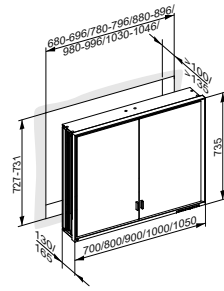

**Mirror cabinet concealed
2-doors long door**

- Depth before wall: 35 mm
- Protection code: IP 24
- Hinged doors off double sided crystal mirror with soft close hinge
- Body: aluminium silver-anodized
- Body side: aluminium silver-anodized
- Interior rear panel: mirror

Operation

- Control panel with capacitive touch sensor

Functionalities

- Switches on / off
- Continuously dimmable
- Adjusting the light colour
- Integrated extension function (room switch)

Illumination

- 2700 kelvin (warm white) up to 6500 kelvin (daylight white)
- Vertical and horizontal (top only)
- Washbasin / shelf lighting
- Interior illumination
- LED

Equipment

- 1 shaver socket
- 2 x 2 height-adjustable glass shelves
- Concealed shelf over the entire width

Art.-No.	Width	Height	Depth	Heating	LED	£
143 37 17 23 31	700 mm	735 mm	130 mm	no	55 W	1,491.70
143 17 17 23 31	700 mm	735 mm	165 mm	no	55 W	1,864.60
143 32 17 23 31	800 mm	735 mm	130 mm	no	56 W	1,546.90
143 12 17 23 31	800 mm	735 mm	165 mm	no	56 W	1,933.40
143 33 17 23 31	900 mm	735 mm	130 mm	no	58 W	1,601.80
143 13 17 23 31	900 mm	735 mm	165 mm	no	58 W	2,002.30
143 34 17 23 31	1000 mm	735 mm	130 mm	no	60 W	1,669.80
143 14 17 23 31	1000 mm	735 mm	165 mm	no	60 W	2,087.10
143 38 17 23 31	1050 mm	735 mm	130 mm	no	61 W	1,751.50
143 18 17 23 31	1050 mm	735 mm	165 mm	no	61 W	2,189.30