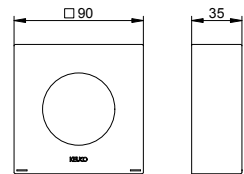

Art.-No.	Rosette	Surface	£
595 51 01 03 81	round	chrome-plated	150.80
595 51 01 03 82	square	chrome-plated	204.50
595 51 03 03 81	round	brushed bronze	211.10
595 51 03 03 82	square	brushed bronze	286.30
595 51 06 03 81	round	stainless steel-finish	211.10
595 51 06 03 82	square	stainless steel-finish	286.30
595 51 13 03 81	round	brushed black chrome	211.10
595 51 13 03 82	square	brushed black chrome	286.30
595 51 17 03 81	round	aluminium-finish	180.90
595 51 25 03 81	round	brushed brass	376.90
595 51 25 03 82	square	brushed brass	511.20
595 51 29 03 81	round	brushed rose gold	376.90
595 51 29 03 82	square	brushed rose gold	511.20
595 51 37 03 81	round	black matt	180.90
595 51 37 03 82	square	black matt	245.30