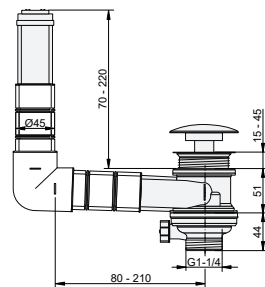

Art.-No.	Surface	£
599 13 01 00 00	chrome-plated	138.60