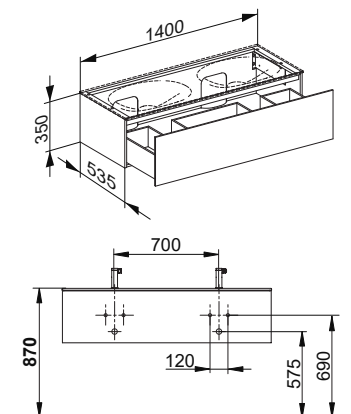

Washbasin base cabinet for double washbasins 1 front drawer

- Push-to-open
- With soft-closing mechanism
- Wall mounted

Equipment

- Odour trap G 1 1/4 x 32

Illumination (optional)

- Switches on / off automatically
- 3000 kelvin (warm white)
- Interior illumination
- LED
- Mains connection with socket required

Art.-No.	Width	Height	Depth	Illumination	Colour No.	£
312 67 XX 01 00	1400 mm	350 mm	535 mm	yes	37, 38, 39	1,492.30
312 67 YY 01 00	1400 mm	350 mm	535 mm	yes	11, 14, 18, 27, 28, 30, 89	1,807.20
312 67 ZZ 01 00	1400 mm	350 mm	535 mm	yes	21	2,236.40
312 67 XX 00 00	1400 mm	350 mm	535 mm	no	37, 38, 39	1,284.40
312 67 YY 00 00	1400 mm	350 mm	535 mm	no	11, 14, 18, 27, 28, 30, 89	1,607.20
312 67 ZZ 00 00	1400 mm	350 mm	535 mm	no	21	2,036.60

Art.-No.	Optional accessories (see washbasins)	£
312 63 70 14 00	Double washbasin without tap hole 1400 mm 17 mm 535 mm satin white	2,262.90
312 63 70 14 02	Double washbasin with 2 x 1 tap hole 1400 mm 17 mm 535 mm satin white	2,341.80