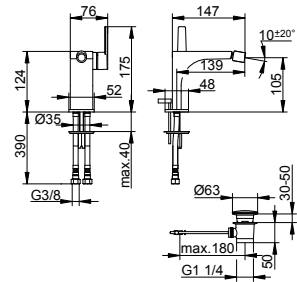

Art.-No.	PUW	Surface	£
511 09 01 00 00	yes	chrome-plated	672.70
511 09 03 00 00	yes	brushed bronze	941.80
511 09 06 00 00	yes	stainless steel-finish	941.80
511 09 13 00 00	yes	brushed black chrome	941.80
511 09 25 00 00	yes	brushed brass	1,681.70
511 09 29 00 00	yes	brushed rose gold	1,681.70
511 09 37 00 00	yes	black matt	672.70