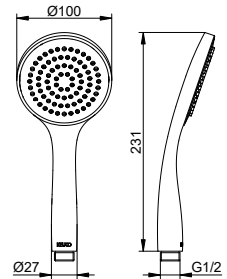

Hand shower IXMO with 1 jet

- Thread connection: G 1/2
- with 1 jet (Normal jet)
- With anti-calcification system
- With ECO AIR function
- Flow rate: 11 l/min
- Suitable for flow heaters

Art.-No.	Surface	£
595 80 01 01 00	chrome-plated	53.40

Hand shower IXMO with 3 jets

- Thread connection: G 1/2
- with 3 jets (Normal, soft, massage jet)
- With anti-calcification system
- Flow rate: limited to 12 l/min
- Suitable for flow heaters