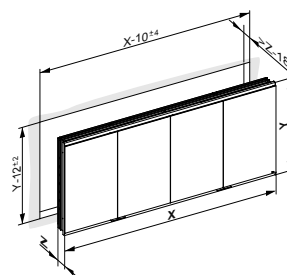

Illumination

- 2700 kelvin (warm white) up to 6500 kelvin (daylight white)
- Horizontally
- Interior illumination
- LED

Equipment

- 2 shaver sockets (optional)
- 2 shaver sockets + 2 dual USB charging points (optional)
- 2 x 3 height-adjustable glass shelves (height 700 mm)
- 2 x 4 height-adjustable glass shelves (height 900 mm)