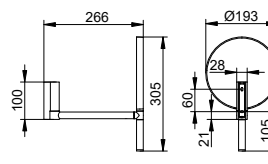

**Cosmetic mirror PLAN
non-illuminated**

- Diameter: 193 mm
- Wall mounted
- 3-dimensionally adjustable arm
- Mirror two-sided, concave / flat
- Magnification factor: x 5

Art.-No.	Surface	£
176 49 01 00 02	chrome-plated	309.30
176 49 17 00 02	aluminium-finish	301.30
176 49 37 00 02	black matt	309.30

**Cosmetic mirror iLook_move
round non-illuminated**

- Diameter: 212 mm
- Wall mounted
- 3-dimensionally adjustable arm
- Mirror one-sided, concave
- Magnification factor: x 5