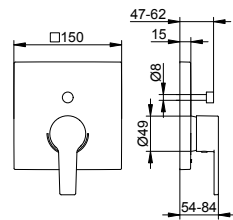

Art.-No.	Surface	£
511 72 01 02 82	chrome-plated	674.20
Art.-No.	Required accessories (see generic fittings)	£
599 70 00 00 70	Rough part	167.30

Not available in special finishes.