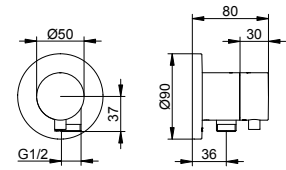

Diverter valve concealed for 2 functions with wall outlet for shower hose

- Connection type: Rough part G 1/2
- Wall outlet for shower hose G 1/2
- Diverter valve with ceramic sealing disks
- Flow rate: 24 l/min
- Flow rate for hose connection: 17 l/min
- Intrinsically safe against backflow as per DIN EN 1717
- Suitable for flow heaters
- Sound-tested

Art.-No.	Rosette	Shut off	Surface	£
595 56 01 11 01	round	no	chrome-plated	276.20
595 57 01 11 01	round	yes	chrome-plated	282.30
595 56 01 11 02	square	no	chrome-plated	282.30
595 57 01 11 02	square	yes	chrome-plated	288.80
595 56 03 11 01	round	no	brushed bronze	386.70
595 57 03 11 01	round	yes	brushed bronze	395.30
595 56 03 11 02	square	no	brushed bronze	395.30
595 57 03 11 02	square	yes	brushed bronze	404.40
595 56 06 11 01	round	no	stainless steel-finish	386.70
595 57 06 11 01	round	yes	stainless steel-finish	395.30
595 56 06 11 02	square	no	stainless steel-finish	395.30
595 57 06 11 02	square	yes	stainless steel-finish	404.40
595 56 13 11 01	round	no	brushed black chrome	386.70
595 57 13 11 01	round	yes	brushed black chrome	395.30
595 56 13 11 02	square	no	brushed black chrome	395.30
595 57 13 11 02	square	yes	brushed black chrome	404.40
595 56 25 11 01	round	no	brushed brass	690.60
595 57 25 11 01	round	yes	brushed brass	705.90
595 56 25 11 02	square	no	brushed brass	705.90
595 57 25 11 02	square	yes	brushed brass	722.10
595 56 29 11 01	round	no	brushed rose gold	690.60
595 57 29 11 01	round	yes	brushed rose gold	705.90
595 56 29 11 02	square	no	brushed rose gold	705.90
595 57 29 11 02	square	yes	brushed rose gold	722.10
595 56 37 11 01	round	no	black matt	331.50
595 57 37 11 01	round	yes	black matt	338.80
595 56 37 11 02	square	no	black matt	338.80
595 57 37 11 02	square	yes	black matt	346.60

Art.-No.	Required accessories (see generic fittings)	£
595 56 00 01 70	Rough part	198.70