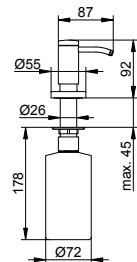

Art.-No.	Surface	£
149 49 01 02 00	chrome-plated	159.90
149 49 07 02 00	stainless steel	324.50
149 49 17 02 00	aluminium-finish	135.90

Art.-No.	Spare part	£
149 49 00 01 00	Soap container 500 ml	8.30
149 49 00 02 00	Soap container 1000 ml	16.80