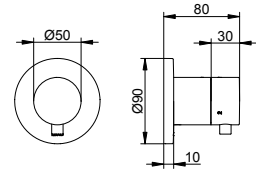

Diverter valve concealed for 3 functions

- Connection type: Rough part G 1/2
- Diverter valve with ceramic sealing disks
- Flow rate: 14 l/min
- Suitable for flow heaters
- Sound-tested

Art.-No.	Rosette	Shut off	Surface	£
595 48 01 10 01	round	no	chrome-plated	289.90
595 49 01 10 01	round	yes	chrome-plated	295.80
595 48 01 10 02	square	no	chrome-plated	297.00
595 49 01 10 02	square	yes	chrome-plated	303.20
595 48 03 10 01	round	no	brushed bronze	405.80
595 49 03 10 01	round	yes	brushed bronze	414.20
595 48 03 10 02	square	no	brushed bronze	415.80
595 49 03 10 02	square	yes	brushed bronze	424.50
595 48 06 10 01	round	no	stainless steel-finish	405.80
595 49 06 10 01	round	yes	stainless steel-finish	414.20
595 48 06 10 02	square	no	stainless steel-finish	415.80
595 49 06 10 02	square	yes	stainless steel-finish	424.50
595 48 13 10 01	round	no	brushed black chrome	405.80
595 49 13 10 01	round	yes	brushed black chrome	414.20
595 48 13 10 02	square	no	brushed black chrome	415.80
595 49 13 10 02	square	yes	brushed black chrome	424.50
595 48 25 10 01	round	no	brushed brass	724.80
595 49 25 10 01	round	yes	brushed brass	739.60
595 48 25 10 02	square	no	brushed brass	742.50
595 49 25 10 02	square	yes	brushed brass	758.10
595 48 29 10 01	round	no	brushed rose gold	724.80
595 49 29 10 01	round	yes	brushed rose gold	739.60
595 48 29 10 02	square	no	brushed rose gold	742.50
595 49 29 10 02	square	yes	brushed rose gold	758.10
595 48 37 10 01	round	no	black matt	347.90
595 49 37 10 01	round	yes	black matt	355.00
595 48 37 10 02	square	no	black matt	356.40
595 49 37 10 02	square	yes	black matt	363.90

Art.-No.	Required accessories (see generic fittings)	£
595 48 00 00 70	Rough part	214.40