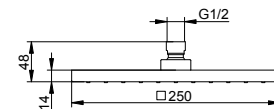

Art.-No.	Shape	Size	Surface	£
598 86 01 02 01	round	250 mm	chrome-plated	223.90
530 86 01 01 00	square	250 mm	chrome-plated	255.80
598 86 03 02 01	round	250 mm	brushed bronze	313.50
530 86 03 01 00	square	250 mm	brushed bronze	358.10
598 86 06 02 01	round	250 mm	stainless steel-finish	313.50
530 86 06 01 00	square	250 mm	stainless steel-finish	358.10
598 86 13 02 01	round	250 mm	brushed black chrome	313.50
530 86 13 01 00	square	250 mm	brushed black chrome	358.10
598 86 17 02 01	round	250 mm	aluminium-finish	268.70
598 86 25 02 01	round	250 mm	brushed brass	559.80
530 86 25 01 00	square	250 mm	brushed brass	639.50
598 86 29 02 01	round	250 mm	brushed rose gold	559.80
530 86 29 01 00	square	250 mm	brushed rose gold	639.50
598 86 37 02 01	round	250 mm	black matt	268.70
530 86 37 01 00	square	250 mm	black matt	306.90