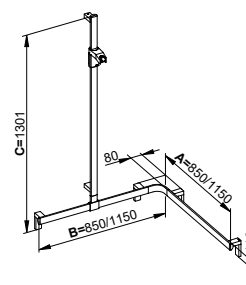

Corner grab rail for shower with hand shower sliding rail

- Max. load capacity 115 kg
- Sliding bracket for hoses with conical nuts
- Hand shower bracket position front
- Adjustable angle of hand shower bracket
- For screwing
- 4 x Mounting set 1 (349 90 00 01 00)

Mounting sets
(4 x depending on type of wall)
Please order separately.

Art.-No.	Hand shower sliding rail	A Width	B Depth	C Height	Surface	£
350 15 01 01 01	right	850 mm	850 mm	1301 mm	chrome-plated	789.10
350 15 01 02 01	right	850 mm	1150 mm	1301 mm	chrome-plated	864.90
350 15 01 03 01	right	1150 mm	850 mm	1301 mm	chrome-plated	864.90
350 15 01 04 01	right	1150 mm	1150 mm	1301 mm	chrome-plated	889.20
350 15 01 01 02	left	850 mm	850 mm	1301 mm	chrome-plated	789.10
350 15 01 02 02	left	1150 mm	850 mm	1301 mm	chrome-plated	864.90
350 15 01 03 02	left	850 mm	1150 mm	1301 mm	chrome-plated	864.90
350 15 01 04 02	left	1150 mm	1150 mm	1301 mm	chrome-plated	889.20
350 15 17 01 01	right	850 mm	850 mm	1301 mm	aluminium silver-anodized / chrome-plated	605.40
350 15 17 02 01	right	850 mm	1150 mm	1301 mm	aluminium silver-anodized / chrome-plated	614.20
350 15 17 03 01	right	1150 mm	850 mm	1301 mm	aluminium silver-anodized / chrome-plated	614.20
350 15 17 04 01	right	1150 mm	1150 mm	1301 mm	aluminium silver-anodized / chrome-plated	680.60
350 15 17 01 02	left	850 mm	850 mm	1301 mm	aluminium silver-anodized / chrome-plated	605.40
350 15 17 02 02	left	1150 mm	850 mm	1301 mm	aluminium silver-anodized / chrome-plated	614.20
350 15 17 03 02	left	850 mm	1150 mm	1301 mm	aluminium silver-anodized / chrome-plated	614.20
350 15 17 04 02	left	1150 mm	1150 mm	1301 mm	aluminium silver-anodized / chrome-plated	680.60
350 15 37 01 01	right	850 mm	850 mm	1301 mm	black matt	946.70
350 15 37 02 01	right	850 mm	1150 mm	1301 mm	black matt	1,024.60
350 15 37 03 01	right	1150 mm	850 mm	1301 mm	black matt	1,024.60
350 15 37 04 01	right	1150 mm	1150 mm	1301 mm	black matt	1,078.90
350 15 37 01 02	left	850 mm	850 mm	1301 mm	black matt	946.70
350 15 37 02 02	left	1150 mm	850 mm	1301 mm	black matt	1,024.60
350 15 37 03 02	left	850 mm	1150 mm	1301 mm	black matt	1,024.60
350 15 37 04 02	left	1150 mm	1150 mm	1301 mm	black matt	1,078.90

Art.-No.	Spare part	£
349 90 00 01 00	Mounting set 1	7.90
350 10 01 01 00	Sliding bracket for hand shower	chrome-plated 47.10
350 10 37 01 00	Sliding bracket for hand shower	black matt 47.90
Optional accessories (see universal items Care)		
349 90 00 02 00	Mounting set 4	6.60
349 93 00 02 00	Mounting set 7	7.60
Optional accessories (see chapter)		
351 81 01 00 37	Shower seat	chrome-plated / black 756.50
351 81 01 00 51	Shower seat	chrome-plated / white 756.50
351 81 17 00 37	Shower seat	aluminium silver-anodized / black 673.70
351 81 17 00 51	Shower seat	aluminium silver-anodized / white 673.70
351 81 37 00 37	Shower seat	black matt / black 756.50