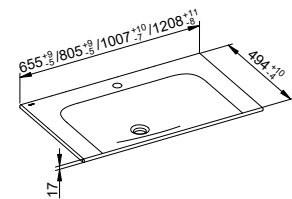

Art.-No.	Width	Height	Depth	Surface	£
331 50 31 65 01	655 mm	17 mm	494 mm	white	692.60
331 60 31 80 01	805 mm	17 mm	494 mm	white	816.80
331 70 31 10 01	1007 mm	17 mm	494 mm	white	878.70
331 80 31 12 01	1208 mm	17 mm	494 mm	white	927.10

Art.-No.	Optional accessories (see generic fittings)	£
599 90 31 00 00	Ceramic drain cover white	49.80