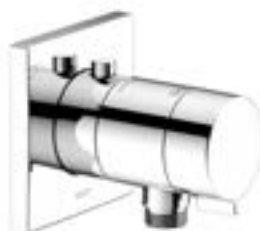

**Thermostatic shower mixer
concealed with wall outlet for
shower hose**

- Connection type: Rough part G 1/2
- Wall outlet for shower hose G 1/2
- Temperature regulator
- Safety shut-off at 38 °C
- Stop valve with ceramic sealing disks
- Flow rate: 12 l/min
- Intrinsically safe against backflow as per DIN EN 1717
- Suitable for flow heaters
- Sound-tested

Art.-No.	Rosette	Surface	£
595 54 01 00 01	round	chrome-plated	362.70
595 54 01 00 02	square	chrome-plated	367.40
595 54 37 00 01	round	black matt	435.20
595 54 37 00 02	square	black matt	440.80
Art.-No.	Required accessories (see generic fittings)		£
595 54 00 01 70	Rough part		132.70
Optional accessories (see generic fittings)			
595 54 01 10 00	Temperature limiter	chrome-plated	18.70
595 54 37 10 00	Temperature limiter	black matt	22.50