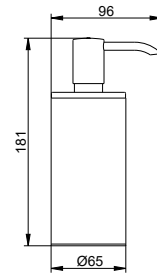

Art.-No.	Surface	£
149 52 01 01 00	chrome-plated	166.50

Art.-No.	Spare part	£
049 50 01 00 01	Pump	chrome-plated 61.80

Soap dispenser for liquid soap under counter installation

- Filling capacity 500 ml
- Dosage quantity 1.0 ml/stroke
- Activation from above
- Filling under the washbasin
- Concealed fixing