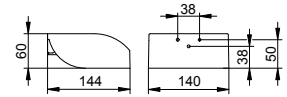

Toilet paper holder with lid

- Rigid
- Open form
- With roll brake
- Roll width up to 120 mm
- Concealed fixing
- For screwing
- Mounting set included

Art.-No.	Surface	£
116 60 01 00 00	chrome-plated	127.20

Spare paper holder

- Vertical assembly
- Roll width up to 120 mm
- Number of rolls: 1 piece/s
- Concealed fixing
- For screwing
- Mounting set included