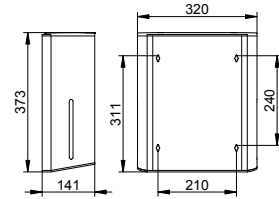

Paper towel dispenser

- Activation from below
- Filling through lockable front door
- Sight glass slot for level indicator
- Suitable for folded paper towels (zz-fold, c-fold, interfold) (length: 240 - 254 / width: 100 - 120 mm)
- Concealed fixing
- For screwing
- Mounting set included

Art.-No.	Surface	£
149 85 01 00 00	chrome-plated / black	410.00
149 85 06 00 00	stainless steel-finish / black	655.90
149 85 17 00 00	aluminium silver-anodized / black	348.50
149 85 37 00 00	black matt / black	410.00

Waste container

- Detachable container
- Capacity 30 l
- Concealed fixing
- For screwing
- Mounting set included