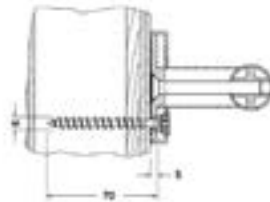

Fixing sets

Suitable for the following anchor bases / masonry:

Lightweight partition walls with backing made of laminated wood panels or hardwood (minimum thickness 20 mm required), for example support stands from pre-wall installation manufacturers.

Mounting set 4

- 3 x Half-round wood screw
  DIN 7996 M6x70 stainless steel

Essential for mounting the following items:
article no. 349 01, 349 06, 349 07, 349 08,
349 11, 349 12, 349 14, 349 15, 350 01,
350 06, 350 11, 350 08, 350 14, 350 12, 350 15.
Please order separately.

Art.-No.	£
349 90 00 02 00	6.60

Mounting set 5

- 2 x Countersunk wood screw with TX 40,
  10x80 stainless steel

Essential for mounting the following items:
article no. 349 02, 349 03, 349 79, 349 82,
350 03, 351 79.
Please order separately