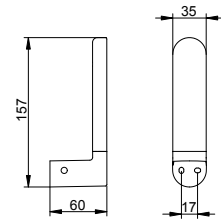

Art.-No.	Surface	£
116 63 01 00 00	chrome-plated	69.60

Toilet brush set

- Removable container
- Crystal glass container frosted
- Concealed fixing
- For screwing
- Mounting set included
- Spare brush head included