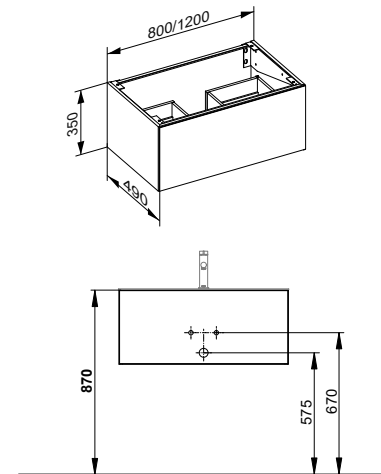

- Opening with handle
- With soft-closing mechanism
- Wall mounted

Equipment

- Odour trap G 1 1/4 x 32

Illumination (optional)

- Switches on / off automatically
- 3000 kelvin (warm white)
- Interior illumination
- LED
- Mains connection with socket required