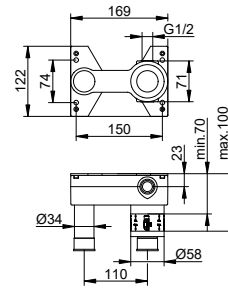

Rough part for single lever basin mixer concealed 2 holes

- Variable lever position arrangement possible during assembly
- Thread connection: G 1/2
- Installation Depth: 70 - 100 mm

Art.-No.	£
599 16 00 00 70	297.60

Art.-No.	Optional accessories (see chapter)	£
595 70 00 00 01	Mounting rail 570 mm	50.00
595 70 00 00 02	Mounting rail 800 mm	69.40
595 70 00 00 03	Mounting rail 1250 mm	103.60