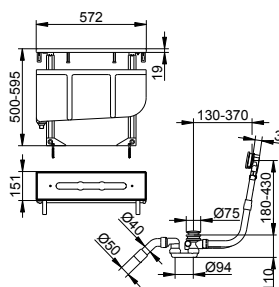

Art.-No.	Surface	£
511 30 00 00 75	chrome-plated	1,659.70

Art.-No.	Optional accessories (see chapter)	Surface	£
599 30 03 00 75	Cover cap	brushed bronze	490.70
599 30 06 00 75	Cover cap	stainless steel-finish	490.70
599 30 13 00 75	Cover cap	brushed black chrome	490.70
599 30 25 00 75	Cover cap	brushed brass	876.20
599 30 29 00 75	Cover cap	brushed rose gold	876.20
599 30 37 00 75	Cover cap	black matt	490.70