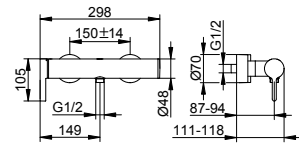

Single lever shower mixer exposed

- Connection type: Ball S-connector G 1/2
- Wall outlet for shower hose G 1/2
- Mixing cartridge with ceramic sealing disks
- With temperature limiter
- Flow rate: 17 l/min
- Intrinsically safe against backflow as per DIN EN 1717
- Suitable for flow heaters
- Sound-tested