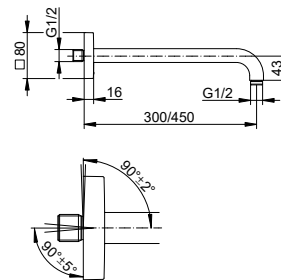

**Arm for shower head
wall mounted**

- Connection type: Wall connection G 1/2
- Overhead shower connection G 1/2

Art.-No.	Rosette	Projection	Surface	£
516 88 01 03 00	round	300 mm	chrome-plated	199.80
516 88 01 04 00	round	450 mm	chrome-plated	251.80
530 88 01 03 02	square	300 mm	chrome-plated	230.40
530 88 01 04 02	square	450 mm	chrome-plated	282.30
516 88 03 03 00	round	300 mm	brushed bronze	279.70
516 88 03 04 00	round	450 mm	brushed bronze	352.50
530 88 03 03 02	square	300 mm	brushed bronze	322.60
530 88 03 04 02	square	450 mm	brushed bronze	395.30
516 88 06 03 00	round	300 mm	stainless steel-finish	279.70
516 88 06 04 00	round	450 mm	stainless steel-finish	352.50
530 88 06 03 02	square	300 mm	stainless steel-finish	322.60
530 88 06 04 02	square	450 mm	stainless steel-finish	395.30
516 88 13 03 00	round	300 mm	brushed black chrome	279.70
516 88 13 04 00	round	450 mm	brushed black chrome	352.50
530 88 13 03 02	square	300 mm	brushed black chrome	322.60
530 88 13 04 02	square	450 mm	brushed black chrome	395.30
516 88 17 03 00	round	300 mm	aluminium-finish	239.80
516 88 17 04 00	round	450 mm	aluminium-finish	302.20
516 88 25 03 00	round	300 mm	brushed brass	499.50
516 88 25 04 00	round	450 mm	brushed brass	629.60
530 88 25 03 02	square	300 mm	brushed brass	576.00
530 88 25 04 02	square	450 mm	brushed brass	705.90
516 88 29 03 00	round	300 mm	brushed rose gold	499.50
516 88 29 04 00	round	450 mm	brushed rose gold	629.60
530 88 29 03 02	square	300 mm	brushed rose gold	576.00
530 88 29 04 02	square	450 mm	brushed rose gold	705.90
516 88 37 03 00	round	300 mm	black matt	239.80
516 88 37 04 00	round	450 mm	black matt	302.20
530 88 37 03 02	square	300 mm	black matt	276.50
530 88 37 04 02	square	450 mm	black matt	338.80