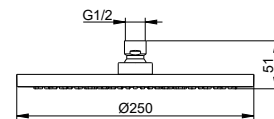

Art.-No.	Shape	Size	Surface	£
598 86 01 02 01	round	250 mm	chrome-plated	223.90
530 86 01 01 00	square	250 mm	chrome-plated	255.80
598 86 03 02 01	round	250 mm	brushed bronze	313.50
530 86 03 01 00	square	250 mm	brushed bronze	358.10
598 86 06 02 01	round	250 mm	stainless steel-finish	313.50
530 86 06 01 00	square	250 mm	stainless steel-finish	358.10
598 86 13 02 01	round	250 mm	brushed black chrome	313.50
530 86 13 01 00	square	250 mm	brushed black chrome	358.10
598 86 17 02 01	round	250 mm	aluminium-finish	268.70
598 86 25 02 01	round	250 mm	brushed brass	559.80
530 86 25 01 00	square	250 mm	brushed brass	639.50
598 86 29 02 01	round	250 mm	brushed rose gold	559.80
530 86 29 01 00	square	250 mm	brushed rose gold	639.50
598 86 37 02 01	round	250 mm	black matt	268.70
530 86 37 01 00	square	250 mm	black matt	306.90