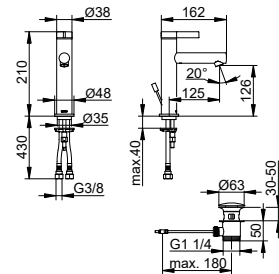

Art.-No.	PUW	Surface	£
595 01 01 10 01	yes	chrome-plated	276.90
595 01 01 11 01	no	chrome-plated	255.50
595 01 37 10 01	yes	black matt	332.30
595 01 37 11 01	no	black matt	306.60

Art.-No.	Optional accessories (see generic fittings)	£
595 99 01 02 02	Square rosette	chrome-plated 22.00
595 99 37 02 02	Square rosette	black matt 26.40

**Single lever basin mixer 210
IXMO Pure**

- Outlet height: 207 mm
- Projection: 160 mm
- Single hole installation with quick installation system
- Connection type: connecting hoses G 3/8
- Mixing cartridge with ceramic sealing disks
- With temperature limiter
- Aerator M 20x1, jet angle +/- 6° adjustable fit
- Flow rate: limited to 7 l/min
- Suitable for flow heaters
- Sound-tested