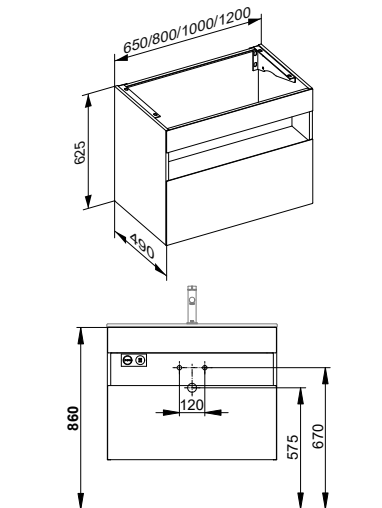

Washbasin base cabinet for built-in washbasins 1 front drawer

- Pull to open from the top
- With soft-closing mechanism
- Wall mounted

Equipment

- Open shelf across the entire width
- Odour trap G 11/4 x 32
- Drawer mat

Illumination (optional)

- Switch on / off via integrated touch sensor or room switch
- 3000 kelvin (warm white)
- Shelf lighting
- LED
- Mains connection required

Electrics (optional)

- 1 shaver socket
- 1 USB and 1 USB-C charging point

Optional drawer divider:

Width 650 mm = 1 x size M

Width 800 mm = 1 x size L

Width 1000 mm = 1 x size M + 1 x size L

Width 1200 mm = 2 x size L

Art.-No.	Width	Height	Depth	Illumination / Electrics	Colour No.	£
328 52 XX 01 30	650 mm	625 mm	490 mm	yes	18, 30, 97	1,444.40
328 52 YY 01 30	650 mm	625 mm	490 mm	yes	29	1,672.40
328 52 XX 00 00	650 mm	625 mm	490 mm	no	18, 30, 97	1,139.50
328 52 YY 00 00	650 mm	625 mm	490 mm	no	29	1,367.30
328 62 XX 01 30	800 mm	625 mm	490 mm	yes	18, 30, 97	1,486.10
328 62 YY 01 30	800 mm	625 mm	490 mm	yes	29	1,722.30
328 62 XX 00 00	800 mm	625 mm	490 mm	no	18, 30, 97	1,181.20
328 62 YY 00 00	800 mm	625 mm	490 mm	no	29	1,417.40
328 72 XX 01 30	1000 mm	625 mm	490 mm	yes	18, 30, 97	1,542.90
328 72 YY 01 30	1000 mm	625 mm	490 mm	yes	29	1,790.30
328 72 XX 00 00	1000 mm	625 mm	490 mm	no	18, 30, 97	1,237.90
328 72 YY 00 00	1000 mm	625 mm	490 mm	no	29	1,485.50
328 82 XX 01 30	1200 mm	625 mm	490 mm	yes	18, 30, 97	1,599.70
328 82 YY 01 30	1200 mm	625 mm	490 mm	yes	29	1,858.60
328 82 XX 00 00	1200 mm	625 mm	490 mm	no	18, 30, 97	1,294.80
328 82 YY 00 00	1200 mm	625 mm	490 mm	no	29	1,553.70

Art.-No.	Optional accessories (see accessories bathroom furniture)	£
315 99 02 00 00	Drawer divider M	62.20
315 99 03 00 00	Drawer divider L	68.70

Optional accessories (see washbasins)							
331 50 31 65 00	Washbasin	without tap hole	655 mm	17 mm	494 mm	white	625.60
331 50 31 65 01	Washbasin	with 1 tap hole	655 mm	17 mm	494 mm	white	692.60
331 60 31 80 00	Washbasin	without tap hole	805 mm	17 mm	494 mm	white	749.90
331 60 31 80 01	Washbasin	with 1 tap hole	805 mm	17 mm	494 mm	white	816.80
331 70 31 10 00	Washbasin	without tap hole	1007 mm	17 mm	494 mm	white	811.70
331 70 31 10 01	Washbasin	with 1 tap hole	1007 mm	17 mm	494 mm	white	878.70
331 80 31 12 00	Washbasin	without tap hole	1208 mm	17 mm	494 mm	white	860.10
331 80 31 12 01	Washbasin	with 1 tap hole	1208 mm	17 mm	494 mm	white	927.10
331 80 31 12 02	Double washbasin	with 2 x 1 tap hole	1208 mm	17 mm	494 mm	white	881.50