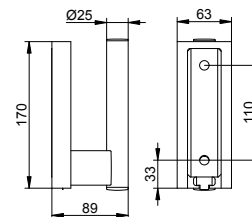

Cover plate for PLAN CARE removable drop down supporting rails with toilet paper holder

- For covering the mounting holes of supporting folding handles

Mounting sets
(1 x depending on type of wall)
Please order separately.

Art.-No.	Surface	£
349 03 01 00 01	chrome-plated	182.10

Art.-No.	Optional accessories (see universal items Care)	£
349 92 00 01 00	Mounting set 3	6.60
349 92 00 02 00	Mounting set 6	6.60
349 95 00 02 00	Mounting set 9	6.50
349 97 00 01 00	Mounting set 11	46.40