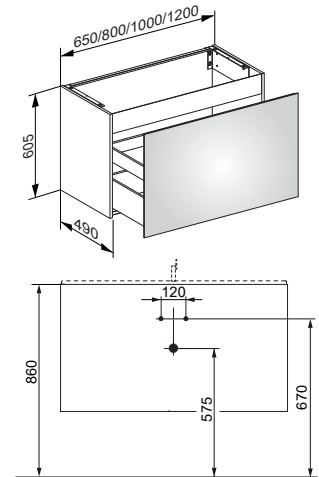

Illumination

- Without

Optional drawer divider:

Width 650 mm = 1 x size M

Width 800 mm = 1 x size L

Width 1000 mm = 1 x size M + 1 x size L

Width 1200 mm = 2 x size L

Art.-No.	Width	Height	Depth	Colour No.	£
331 52 XX 00 00	650 mm	605 mm	490 mm	18, 30, 97	974.30
331 52 YY 00 00	650 mm	605 mm	490 mm	11, 14, 29	1,114.80
331 62 XX 00 00	800 mm	605 mm	490 mm	18, 30, 97	1,116.80
331 62 YY 00 00	800 mm	605 mm	490 mm	11, 14, 29	1,266.80
331 72 XX 00 00	1000 mm	605 mm	490 mm	18, 30, 97	1,170.70
331 72 YY 00 00	1000 mm	605 mm	490 mm	11, 14, 29	1,333.70
331 82 XX 00 00	1200 mm	605 mm	490 mm	18, 30, 97	1,226.60
331 82 YY 00 00	1200 mm	605 mm	490 mm	11, 14, 29	1,402.00