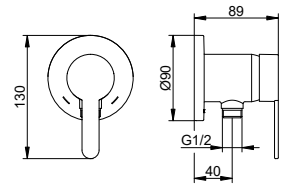

Single lever shower mixer concealed with wall outlet for shower hose IXMO Flat

- Connection type: Rough part G 1/2
- Wall outlet for shower hose G 1/2
- Mixing cartridge with ceramic sealing disks
- With temperature limiter
- Flow rate: 13 l/min
- Intrinsically safe against backflow as per DIN EN 1717
- Suitable for flow heaters
- Sound-tested

Art.-No.	Rosette	Surface	£
595 52 01 03 01	round	chrome-plated	220.80
595 52 01 03 02	square	chrome-plated	225.80
595 52 37 03 01	round	black matt	265.00
595 52 37 03 02	square	black matt	271.00

Art.-No.	Required accessories (see generic fittings)	£
595 52 00 01 70	Rough part	73.60

Single lever shower mixer set concealed with wall outlet for shower hose IXMO Pure

1. **Single lever shower mixer (595 52 XX 95 01)**
2. Connection type: Rough part G 1/2
   - Wall outlet for shower hose G 1/2
   - Mixing cartridge with ceramic sealing disks
   - With temperature limiter
   - Flow rate: 13 l/min
   - Intrinsically safe against backflow as per DIN EN 1717
   - Suitable for flow heaters
   - Sound-tested