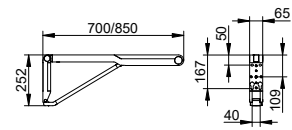

Drop down supporting rail WC

- Max. load capacity 115 kg
- Folds upwards
- Brake prevents unintended lowering
- Supporting surface plastic
- Concealed fixing
- For screwing

Mounting sets
(2 x depending on type of wall)
Please order separately.

Art.-No.	Depth	Surface	£
350 03 01 07 37	700 mm	chrome-plated / black	751.80
350 03 01 08 37	850 mm	chrome-plated / black	768.30
350 03 01 07 51	700 mm	chrome-plated / white	751.80
350 03 01 08 51	850 mm	chrome-plated / white	768.30
350 03 17 07 37	700 mm	aluminium silver-anodized / black	624.90
350 03 17 08 37	850 mm	aluminium silver-anodized / black	633.40
350 03 17 07 51	700 mm	aluminium silver-anodized / white	624.90
350 03 17 08 51	850 mm	aluminium silver-anodized / white	633.40
350 03 37 07 37	700 mm	black matt / black	795.40
350 03 37 08 37	850 mm	black matt / black	812.40

Art.-No.	Optional accessories (see universal items Care)	£
349 91 00 01 00	Mounting set 2	12.90
349 91 00 02 00	Mounting set 5	12.90
349 94 00 02 00	Mounting set 8	7.40
349 96 00 01 00	Mounting set 10	80.10

Optional accessories (see chapter)		
350 04 01 00 00	Adapter plate	chrome-plated 126.20
350 04 37 00 00	Adapter plate	black matt 151.50
350 62 01 00 37	Toilet paper holder	chrome-plated / black 40.80
350 62 01 00 51	Toilet paper holder	chrome-plated / white 40.80
350 62 37 00 37	Toilet paper holder	black matt / black 47.00
350 90 00 01 37	Remote-controlled flush switch	black 297.10
350 90 00 01 51	Remote-controlled flush switch	white 297.10