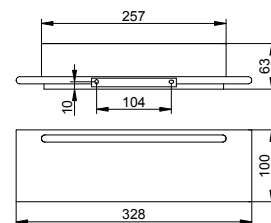

Shower shelf with glass wiper

- Concealed fixing
- For screwing
- Mounting set included

Not available in special finishes.

Art.-No.	Surface	£
115 59 17 00 00	aluminium silver-anodized / white	179.10

Art.-No.	Spare part	Surface	£
199 59 00 01 51	Glass wiper	white	22.90