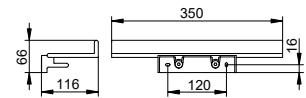

Art.-No.	Surface	£
128 58 37 00 00	black matt	134.60
128 58 51 00 00	white matt / chrome-plated	134.60

Art.-No.	Optional accessories (see accessories equipment)	£
049 94 00 09 00	Glue Set No. 9	21.30

Shower shelf with glass wiper

- Integrated hook
- Removable
- Concealed fixing
- For screwing or glueing (optional)
- Mounting set included