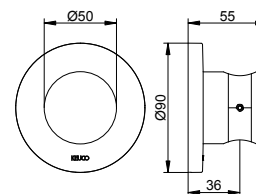

Hand shower bracket

- Hand shower bracket for hoses with conical nuts
- Hand shower bracket position usable optionally on left or right
- For screwing
- Mounting set included

Art.-No.	Rosette	Surface	£
595 91 01 00 01	round	chrome-plated	135.20
595 91 01 00 02	square	chrome-plated	142.60
595 91 03 00 01	round	brushed bronze	189.30
595 91 03 00 02	square	brushed bronze	199.60
595 91 06 00 01	round	stainless steel-finish	189.30
595 91 06 00 02	square	stainless steel-finish	199.60
595 91 13 00 01	round	brushed black chrome	189.30
595 91 13 00 02	square	brushed black chrome	199.60
595 91 25 00 01	round	brushed brass	338.00
595 91 25 00 02	square	brushed brass	356.40
595 91 29 00 01	round	brushed rose gold	338.00
595 91 29 00 02	square	brushed rose gold	356.40
595 91 37 00 01	round	black matt	162.20
595 91 37 00 02	square	black matt	171.10

Hand shower bracket

- Hand shower bracket for hoses with conical nuts
- Hand shower bracket position usable optionally on left or right
- For screwing
- Mounting set included