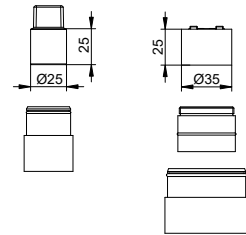

Art.-No.	£
599 16 00 00 71	97.80

Extension set for single lever shower mixer concealed with wall outlet for shower hose

- Is required if the main body is installed too deep
- Extensions: 30 mm
- Installation Depth: 95 - 125 mm

Suitable for:
595 52 00 01 70