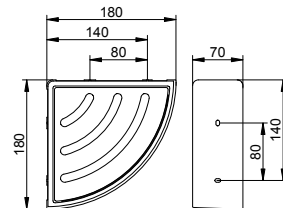

Art.-No.	Surface	£
116 57 01 00 00	chrome-plated / white	102.50
116 57 01 00 01	chrome-plated / anthracite	102.50
116 57 06 00 01	stainless steel-finish / anthracite	164.00
116 57 25 00 01	brushed brass / anthracite	307.50
116 57 29 00 01	brushed rose gold / anthracite	307.50

Art.-No.	Spare part	Surface	£
116 57 00 01 00	Plastic insert	white	17.80
116 57 00 01 01	Plastic insert	anthracite	17.80