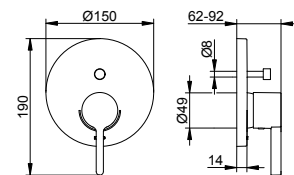

Single lever mixer concealed for 2 functions with safety device

- Connection type: Rough part G 3/4
- Mixing cartridge with ceramic sealing disks
- With temperature limiter
- Automatic return pull diverter
- Flow rate: 30 l/min
- With safety device in accordance with DIN EN 1717
- Suitable for flow heaters
- Sound-tested

Art.-No.	Surface	£
515 72 01 02 81	chrome-plated	669.90

Art.-No.	Required accessories (see generic fittings)	£
599 70 00 00 70	Rough part	167.30

Not available in special finishes.