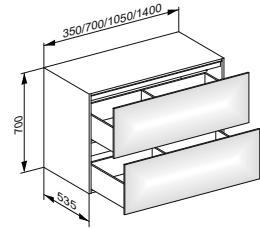

Side unit 2 front drawers

- Push-to-open
- With soft-closing mechanism
- Wall mounted

Equipment

- Movable storage box (700 - 1050 mm = 2 pcs / 1400 mm = 4 pcs)

Illumination (optional)

- Switches on / off automatically
- 3000 kelvin (warm white)
- Interior illumination
- LED
- Mains connection with socket required

Art.-No.	Width	Height	Depth	Illumination	Colour No.	£
313 21 XX 01 00	350 mm	700 mm	535 mm	yes	37, 38, 39	1,779.10
313 21 YY 01 00	350 mm	700 mm	535 mm	yes	11, 14, 18, 27, 28, 30, 89	1,975.60
313 21 ZZ 01 00	350 mm	700 mm	535 mm	yes	21	2,196.80
313 21 XX 00 00	350 mm	700 mm	535 mm	no	37, 38, 39	1,563.30
313 21 YY 00 00	350 mm	700 mm	535 mm	no	11, 14, 18, 27, 28, 30, 89	1,768.20
313 21 ZZ 00 00	350 mm	700 mm	535 mm	no	21	1,989.30
313 23 XX 01 00	700 mm	700 mm	535 mm	yes	37, 38, 39	2,188.00
313 23 YY 01 00	700 mm	700 mm	535 mm	yes	11, 14, 18, 27, 28, 30, 89	2,594.40
313 23 ZZ 01 00	700 mm	700 mm	535 mm	yes	21	3,073.40
313 23 XX 00 00	700 mm	700 mm	535 mm	no	37, 38, 39	1,881.70
313 23 YY 00 00	700 mm	700 mm	535 mm	no	11, 14, 18, 27, 28, 30, 89	2,299.80
313 23 ZZ 00 00	700 mm	700 mm	535 mm	no	21	2,778.60
313 25 XX 01 00	1050 mm	700 mm	535 mm	yes	37, 38, 39	2,423.30
313 25 YY 01 00	1050 mm	700 mm	535 mm	yes	11, 14, 18, 27, 28, 30, 89	3,114.30
313 25 ZZ 01 00	1050 mm	700 mm	535 mm	yes	21	3,565.80
313 25 XX 00 00	1050 mm	700 mm	535 mm	no	37, 38, 39	2,073.20
313 25 YY 00 00	1050 mm	700 mm	535 mm	no	11, 14, 18, 27, 28, 30, 89	2,777.40
313 25 ZZ 00 00	1050 mm	700 mm	535 mm	no	21	3,229.00
313 27 XX 01 00	1400 mm	700 mm	535 mm	yes	37, 38, 39	2,847.60
313 27 YY 01 00	1400 mm	700 mm	535 mm	yes	11, 14, 18, 27, 28, 30, 89	3,611.20
313 27 ZZ 01 00	1400 mm	700 mm	535 mm	yes	21	4,272.00
313 27 XX 00 00	1400 mm	700 mm	535 mm	no	37, 38, 39	2,432.10
313 27 YY 00 00	1400 mm	700 mm	535 mm	no	11, 14, 18, 27, 28, 30, 89	3,211.10
313 27 ZZ 00 00	1400 mm	700 mm	535 mm	no	21	3,872.00

Art.-No.	Required accessories (see accessories bathroom furniture)	£
313 20 YY 90 00	Cover plate 352 mm 3 mm 524 mm 11, 14, 18, 27, 28, 30	92.00
313 22 YY 90 00	Cover plate 702 mm 3 mm 524 mm 11, 14, 18, 27, 28, 30	106.70
313 24 YY 90 00	Cover plate 1052 mm 3 mm 524 mm 11, 14, 18, 27, 28, 30	119.50
313 26 YY 90 00	Cover plate 1402 mm 3 mm 524 mm 11, 14, 18, 27, 28, 30	134.50