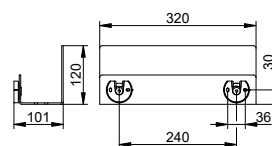

Shower shelf hookable

- Integrated hooks
- Removable

Art.-No.	Surface	£
249 51 37 00 00	black matt	211.80
249 51 51 00 00	white matt	211.80

Shower shelf

- Integrated hooks
- Removable
- Concealed fixing
- For screwing or glueing (optional)
- Mounting set included