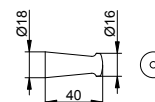

**Toilet paper
holder with lid**
Page 259

Toilet brush set
Page 259

Shower / Bath tub

Towel rail
Page 260

Grab bar
Page 260

Towel hook

- Concealed fixing
- For screwing
- Mounting set included

Art.-No.	Surface	£
027 14 01 00 00	chrome-plated	8.60