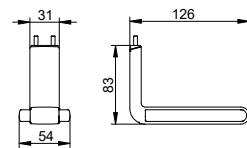

Toilet paper holder for AXESS drop down supporting rails

- Rigid
- Open form
- With roll brake
- Roll width up to 120 mm

Can be combined with drop down supporting rail (article no. 350 03).
Please order separately.