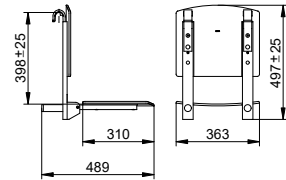

Shower seat with backrest hookable

- Max. load capacity 110 kg
- Folds upwards
- Removable backrest
- Seat area plastic

To complete the article absolutely required:
Article from the AXESS rod system
(item no. 350 01 - 350 15).
Please order separately.