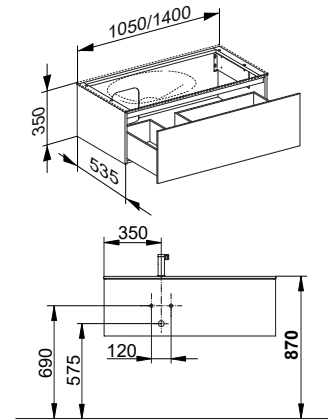

Washbasin base cabinet for built-in washbasins 1 front drawer washbasin position left

- Push-to-open
- With soft-closing mechanism
- Wall mounted

Equipment

- Odour trap G 1 1/4 x 32
- Movable storage box (1050 mm = 1 pc / 1400 mm = 2 pcs)

Illumination (optional)

- Switches on / off automatically
- 3000 kelvin (warm white)
- Interior illumination
- LED
- Mains connection with socket required

Art.-No.	Width	Height	Depth	Illumination	Colour No.	£
312 53 XX 01 00	1050 mm	350 mm	535 mm	yes	37, 38, 39	1,409.10
312 53 YY 01 00	1050 mm	350 mm	535 mm	yes	11, 14, 18, 27, 28, 30, 89	1,644.00
312 53 ZZ 01 00	1050 mm	350 mm	535 mm	yes	21	1,943.90
312 53 XX 00 00	1050 mm	350 mm	535 mm	no	37, 38, 39	1,234.30
312 53 YY 00 00	1050 mm	350 mm	535 mm	no	11, 14, 18, 27, 28, 30, 89	1,475.60
312 53 ZZ 00 00	1050 mm	350 mm	535 mm	no	21	1,775.50
312 65 XX 01 00	1400 mm	350 mm	535 mm	yes	37, 38, 39	1,603.80
312 65 YY 01 00	1400 mm	350 mm	535 mm	yes	11, 14, 18, 27, 28, 30, 89	1,914.50
312 65 ZZ 01 00	1400 mm	350 mm	535 mm	yes	21	2,343.90
312 65 XX 00 00	1400 mm	350 mm	535 mm	no	37, 38, 39	1,395.80
312 65 YY 00 00	1400 mm	350 mm	535 mm	no	11, 14, 18, 27, 28, 30, 89	1,714.60
312 65 ZZ 00 00	1400 mm	350 mm	535 mm	no	21	2,143.90

Art.-No.	Optional accessories (see washbasins)	£
312 70 70 10 00	Washbasin without tap hole 1050 mm 17 mm 535 mm satin white	1,341.90
312 70 70 10 01	Washbasin with 1 tap hole 1050 mm 17 mm 535 mm satin white	1,381.80
312 70 70 14 00	Washbasin without tap hole 1400 mm 17 mm 535 mm satin white	1,553.40
312 70 70 14 01	Washbasin with 1 tap hole 1400 mm 17 mm 535 mm satin white	1,592.40