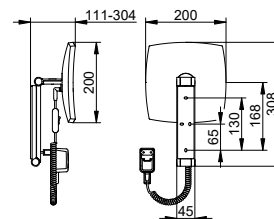

Operation

- Cable switch

Illumination

- 6500 kelvin (daylight white)
- LED 4.5 Watt
- Mains connection with socket required

Art.-No.	Surface	£
176 12 01 90 01	chrome-plated	558.50

Cosmetic mirror iLook_move square illuminated with spiral cable and cable switch