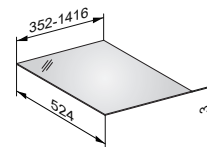

Cover plate

- For sink cabinets and side units
- ESG glass lacquered underside

Suitable for:
EDITION 11

Art.-No.	Width	Height	Depth	Colour No.	£
313 20 YY 90 00	352 mm	3 mm	524 mm	11, 14, 18, 27, 28, 30	92.00
313 20 YY 90 01	361 mm	3 mm	524 mm	11, 14, 18, 27, 28, 30	92.00
313 20 YY 90 02	366 mm	3 mm	524 mm	11, 14, 18, 27, 28, 30	92.00
313 22 YY 90 00	702 mm	3 mm	524 mm	11, 14, 18, 27, 28, 30	106.70
313 22 YY 90 01	711 mm	3 mm	524 mm	11, 14, 18, 27, 28, 30	106.70
313 22 YY 90 02	716 mm	3 mm	524 mm	11, 14, 18, 27, 28, 30	106.70
313 24 YY 90 00	1052 mm	3 mm	524 mm	11, 14, 18, 27, 28, 30	119.50
313 24 YY 90 01	1061 mm	3 mm	524 mm	11, 14, 18, 27, 28, 30	119.50
313 24 YY 90 02	1066 mm	3 mm	524 mm	11, 14, 18, 27, 28, 30	119.50
313 26 YY 90 00	1402 mm	3 mm	524 mm	11, 14, 18, 27, 28, 30	134.50
313 26 YY 90 01	1411 mm	3 mm	524 mm	11, 14, 18, 27, 28, 30	134.50
313 26 YY 90 02	1416 mm	3 mm	524 mm	11, 14, 18, 27, 28, 30	134.50