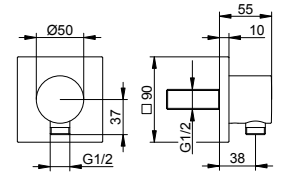

Wall outlet for shower hose

- Connection type: Wall connection G 1/2
- Wall outlet for shower hose G 1/2
- Intrinsicly safe against backflow as per DIN EN 1717
- Suitable for flow heaters

Art.-No.	Rosette	Surface	£
595 47 01 00 01	round	chrome-plated	138.40
595 47 01 00 02	square	chrome-plated	146.10
595 47 03 00 01	round	brushed bronze	193.80
595 47 03 00 02	square	brushed bronze	204.50
595 47 06 00 01	round	stainless steel-finish	193.80
595 47 06 00 02	square	stainless steel-finish	204.50
595 47 13 00 01	round	brushed black chrome	193.80
595 47 13 00 02	square	brushed black chrome	204.50
595 47 17 00 01	round	aluminium-finish	166.10
595 47 25 00 01	round	brushed brass	346.10
595 47 25 00 02	square	brushed brass	365.20
595 47 29 00 01	round	brushed rose gold	346.10
595 47 29 00 02	square	brushed rose gold	365.20
595 47 37 00 01	round	black matt	166.10
595 47 37 00 02	square	black matt	175.30
Art.-No.	Optional accessories (see generic fittings)		£
595 47 00 01 70	Rough part		138.90