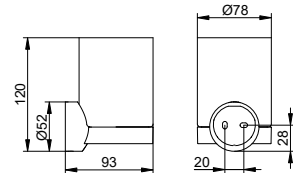

Art.-No.	Surface	£
128 50 01 90 00	chrome-plated	84.60
128 50 37 90 00	black matt	110.00
Art.-No.	Spare part	£
190 50 00 90 00	Crystal glass tumbler	40.40
Optional accessories (see accessories equipment)		
049 94 00 07 00	Glue Set No. 7	16.20

Toilet paper holder

- Swivelling
- Open form
- Roll width up to 120 mm
- Concealed fixing
- For screwing or glueing (optional)
- Mounting set included