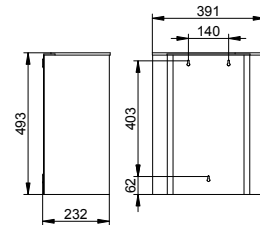

Art.-No.	Surface	£
149 88 01 00 00	chrome-finish / black	340.70
149 88 07 00 00	stainless steel / black	434.20
149 88 17 00 00	aluminium-finish / black	314.10
149 88 37 00 00	black matt / black	340.70

Toilet paper holder

- Swivelling
- Open form
- Roll width up to 120 mm
- Concealed fixing
- For screwing
- Mounting set included