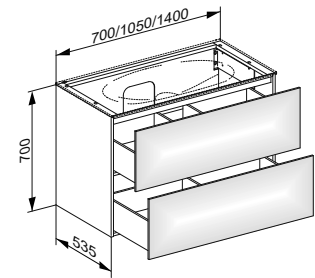

Illumination (optional)

- Switches on / off automatically
- 3000 kelvin (warm white)
- Interior illumination
- LED
- Mains connection with socket required

Bathroom furniture

EDITION 11

Art.-No.	Width	Height	Depth	Illumination	Colour No.	£
313 42 XX 01 00	700 mm	700 mm	535 mm	yes	37, 38, 39	2,002.20
313 42 YY 01 00	700 mm	700 mm	535 mm	yes	11, 14, 18, 27, 28, 30, 89	2,343.90
313 42 ZZ 01 00	700 mm	700 mm	535 mm	yes	21	2,741.70
313 42 XX 00 00	700 mm	700 mm	535 mm	no	37, 38, 39	1,695.90
313 42 YY 00 00	700 mm	700 mm	535 mm	no	11, 14, 18, 27, 28, 30, 89	2,049.20
313 42 ZZ 00 00	700 mm	700 mm	535 mm	no	21	2,447.00
313 52 XX 01 00	1050 mm	700 mm	535 mm	yes	37, 38, 39	2,237.40
313 52 YY 01 00	1050 mm	700 mm	535 mm	yes	11, 14, 18, 27, 28, 30, 89	2,718.40
313 52 ZZ 01 00	1050 mm	700 mm	535 mm	yes	21	3,224.00
313 52 XX 00 00	1050 mm	700 mm	535 mm	no	37, 38, 39	1,887.30
313 52 YY 00 00	1050 mm	700 mm	535 mm	no	11, 14, 18, 27, 28, 30, 89	2,381.70
313 52 ZZ 00 00	1050 mm	700 mm	535 mm	no	21	2,887.10
313 62 XX 01 00	1400 mm	700 mm	535 mm	yes	37, 38, 39	2,571.00
313 62 YY 01 00	1400 mm	700 mm	535 mm	yes	11, 14, 18, 27, 28, 30, 89	3,200.60
313 62 ZZ 01 00	1400 mm	700 mm	535 mm	yes	21	4,005.70
313 62 XX 00 00	1400 mm	700 mm	535 mm	no	37, 38, 39	2,155.30
313 62 YY 00 00	1400 mm	700 mm	535 mm	no	11, 14, 18, 27, 28, 30, 89	2,800.70
313 62 ZZ 00 00	1400 mm	700 mm	535 mm	no	21	3,605.80