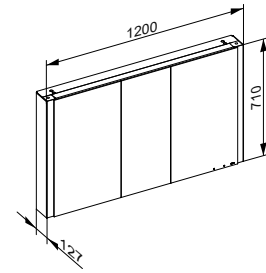

**Mirror cabinet exposed
3-doors**

- Protection code: IP 44
- Hinged doors off double sided crystal mirror with soft close hinge
- Body: aluminium silver-anodized
- Body side: in surface
- Interior rear panel: HDF

Operation

- Control panel with capacitive touch sensor

Functionalities

- Switches on / off
- Continuously dimmable
- Integrated extension function (room switch)

Illumination

- 3000 kelvin (warm white)
- Vertically
- Interior illumination
- LED 27 Watt

Equipment

- 1 shaver socket
- 2 x 3 height-adjustable glass shelves

Mirror heating

- Positioned in the centre of the mirror
- Visual indication of the heating phase
- Automatic switch-off after 20 minutes
- 90 W

Art.-No.	Width	Height	Depth	Heating	Surface	£
145 04 00 31 31	1200 mm	710 mm	127 mm	yes	mirrored	1,763.10
145 04 00 31 30	1200 mm	710 mm	127 mm	no	mirrored	1,401.50
145 04 37 31 31	1200 mm	710 mm	127 mm	yes	black matt	1,763.10
145 04 37 31 30	1200 mm	710 mm	127 mm	no	black matt	1,401.50
145 04 51 31 31	1200 mm	710 mm	127 mm	yes	white matt	1,763.10
145 04 51 31 30	1200 mm	710 mm	127 mm	no	white matt	1,401.50
145 04 85 31 31	1200 mm	710 mm	127 mm	yes	light oak decor	1,835.40
145 04 85 31 30	1200 mm	710 mm	127 mm	no	light oak decor	1,473.80

Art.-No.	Optional accessories (see chapter)	£
145 90 01 01 00	Handle chrome-plated	16.70
145 90 06 01 00	Handle stainless steel-finish	26.70
145 90 25 01 00	Handle brushed brass	50.00
145 90 29 01 00	Handle brushed rose gold	50.00
145 90 37 01 00	Handle black matt	21.70