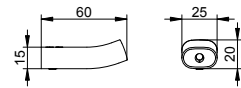

Towel hook

- Concealed fixing
- For screwing
- Mounting set included

Art.-No.	Surface	£
115 14 01 00 00	chrome-plated	18.70
115 14 03 00 00	brushed bronze	30.00
115 14 06 00 00	stainless steel-finish	30.00
115 14 13 00 00	brushed black chrome	30.00
115 14 25 00 00	brushed brass	56.20
115 14 29 00 00	brushed rose gold	56.20