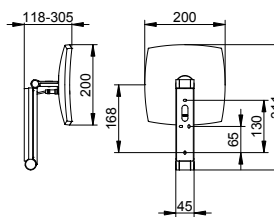

Cosmetic mirror iLook_move square illuminated with in-wall cable routing for room light switch

- Measurements: 200 x 200 mm
- Protection code: IP 24
- Wall mounted
- 3-dimensionally adjustable arm
- Mirror one-sided, concave
- Magnification factor: x 5

Operation

- Room switch

1. **Illumination**
2. 6500 kelvin (daylight white)
   - LED 7 Watt
   - Mains connection with flush-mounted electronics box and empty conduit required

Art.-No.	Surface	£
176 13 01 90 03	chrome-plated	684.50