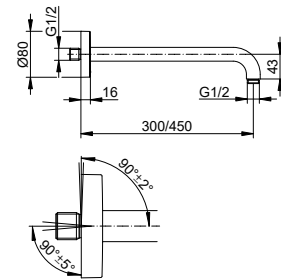

**Arm for shower head
wall mounted**

- Connection type: Wall connection G 1/2
- Overhead shower connection G 1/2

Art.-No.	Rosette	Projection	Surface	£
516 88 01 03 00	round	300 mm	chrome-plated	199.80
516 88 01 04 00	round	450 mm	chrome-plated	251.80
530 88 01 03 02	square	300 mm	chrome-plated	230.40
530 88 01 04 02	square	450 mm	chrome-plated	282.30
516 88 03 03 00	round	300 mm	brushed bronze	279.70
516 88 03 04 00	round	450 mm	brushed bronze	352.50
530 88 03 03 02	square	300 mm	brushed bronze	322.60
530 88 03 04 02	square	450 mm	brushed bronze	395.30
516 88 06 03 00	round	300 mm	stainless steel-finish	279.70
516 88 06 04 00	round	450 mm	stainless steel-finish	352.50
530 88 06 03 02	square	300 mm	stainless steel-finish	322.60
530 88 06 04 02	square	450 mm	stainless steel-finish	395.30
516 88 13 03 00	round	300 mm	brushed black chrome	279.70
516 88 13 04 00	round	450 mm	brushed black chrome	352.50
530 88 13 03 02	square	300 mm	brushed black chrome	322.60
530 88 13 04 02	square	450 mm	brushed black chrome	395.30
516 88 17 03 00	round	300 mm	aluminium-finish	239.80
516 88 17 04 00	round	450 mm	aluminium-finish	302.20
516 88 25 03 00	round	300 mm	brushed brass	499.50
516 88 25 04 00	round	450 mm	brushed brass	629.60
530 88 25 03 02	square	300 mm	brushed brass	576.00
530 88 25 04 02	square	450 mm	brushed brass	705.90
516 88 29 03 00	round	300 mm	brushed rose gold	499.50
516 88 29 04 00	round	450 mm	brushed rose gold	629.60
530 88 29 03 02	square	300 mm	brushed rose gold	576.00
530 88 29 04 02	square	450 mm	brushed rose gold	705.90
516 88 37 03 00	round	300 mm	black matt	239.80
516 88 37 04 00	round	450 mm	black matt	302.20
530 88 37 03 02	square	300 mm	black matt	276.50
530 88 37 04 02	square	450 mm	black matt	338.80