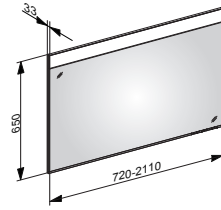

Light mirror EDITION 400 made to measure

- Circumferential frame: aluminium silver-anodized

Operation

- Control panel with capacitive touch sensor

Functionalities

- Switches on / off
- Continuously dimmable
- Adjusting the light colour
- Integrated extension function (room switch)

Illumination

- 2700 kelvin (warm white) up to 6500 kelvin (daylight white)
- Horizontally
- LED

Mirror heating

- Positioned in the centre of the mirror
- Visual indication of the heating phase
- Automatic switch-off after 20 minutes

Tailor-made in 10 mm increments.

When ordering we need you to provide us with dimension A.

Art.-No.	Dimension A	Height	Depth	Heating	LED	£
114 96 17 01 01	720 - 1050 mm	650 mm	33 mm	yes	13 - 20 W	1,988.70
114 96 17 01 00	720 - 1050 mm	650 mm	33 mm	no	13 - 20 W	1,821.20
114 96 17 02 01	1070 - 1400 mm	650 mm	33 mm	yes	20 - 26 W	2,218.60
114 96 17 02 00	1070 - 1400 mm	650 mm	33 mm	no	20 - 26 W	2,029.20
114 96 17 03 01	1420 - 1750 mm	650 mm	33 mm	yes	26 - 32 W	2,780.90
114 96 17 03 00	1420 - 1750 mm	650 mm	33 mm	no	26 - 32 W	2,525.50
114 96 17 04 01	1760 - 2110 mm	650 mm	33 mm	yes	32 - 38 W	2,896.00
114 96 17 04 00	1760 - 2110 mm	650 mm	33 mm	no	32 - 38 W	2,617.20