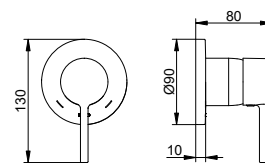

**Single lever mixer concealed
IXMO Soft**

- Connection type: Rough part G 1/2
- Mixing cartridge with ceramic sealing disks
- With temperature limiter
- Flow rate: 23 l/min
- Suitable for flow heaters
- Sound-tested

Art.-No.	Rosette	Surface	£
595 51 01 02 01	round	chrome-plated	213.40
595 51 01 02 02	square	chrome-plated	220.00
595 51 37 02 01	round	black matt	256.10
595 51 37 02 02	square	black matt	264.00

Art.-No.	Required accessories (see generic fittings)	£
595 51 00 00 70	Rough part	202.80