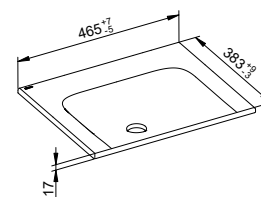

Guest washbasin made of ceramic without tap hole

- Suitable for wall mounted fittings
- Without overflow
- With CleanPlus surface sealant

Art.-No.	Width	Height	Depth	Surface	£
331 30 31 46 00	465 mm	17 mm	383 mm	white	475.00

Art.-No.	Required accessories (see generic fittings)	£
599 04 01 00 00	Basin waste chrome-plated	101.20
599 04 03 00 00	Basin waste brushed bronze	141.70
599 04 06 00 00	Basin waste stainless steel-finish	141.70
599 04 13 00 00	Basin waste brushed black chrome	141.70
599 04 25 00 00	Basin waste brushed brass	252.90
599 04 29 00 00	Basin waste brushed rose gold	252.90
599 04 37 00 00	Basin waste black matt	121.40
Optional accessories (see generic fittings)		
599 90 31 00 01	Ceramic drain cover white	49.80