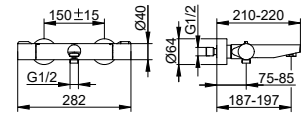

Thermostatic bath tub mixer exposed

- Projection: 185 mm
- Connection type: Ball S-connector G 1/2
- Wall outlet for shower hose G 1/2
- Temperature regulator
- Safety shut-off at 38 °C
- Diverter valve incl. shut-off with ceramic sealing disks
- Aerator M 24x1
- Flow rate: 20 l/min
- Flow rate for hose connection: 21 l/min
- Intrinsically safe against backflow as per DIN EN 1717
- Suitable for flow heaters

Art.-No.	Surface	£
539 20 01 20 01	chrome-plated	536.00
539 20 37 20 01	black matt	643.10

Lockable ball S-connectors are required for thermal disinfection.

Art.-No.	Optional accessories (see generic fittings)	Surface	£
599 26 01 00 01	Ball S-connector (lockable)	chrome-plated	98.00
599 26 37 00 01	Ball S-connector (lockable)	black matt	117.60

Single lever mixer concealed for 2 functions with safety device

- Connection type: Rough part G 3/4
- Mixing cartridge with ceramic sealing disks
- With temperature limiter
- Automatic return pull diverter
- Flow rate: 30 l/min
- With safety device in accordance with DIN EN 1717
- Suitable for flow heaters
- Sound-tested