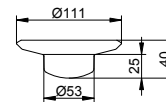

Crystal glass soap dish

Suitable for:
027 50 01 00 00

Art.-No.	£
023 55 00 90 00	20.50