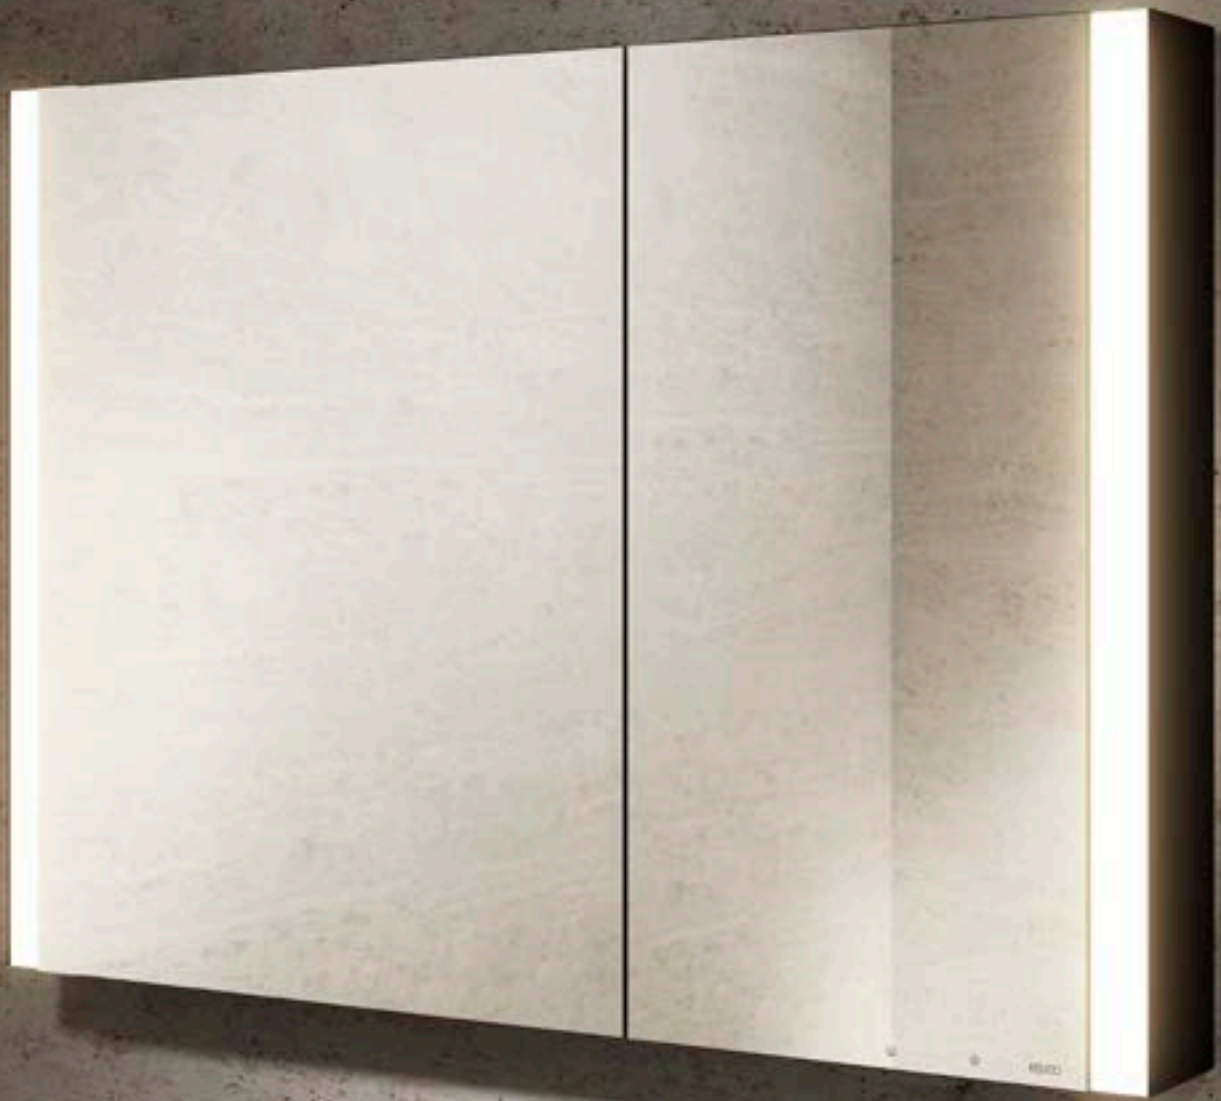

More information
at keuco.com