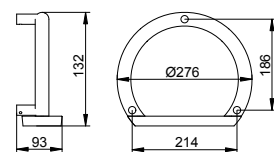

Art.-No.	Surface	£
149 77 01 00 00	chrome-finish	63.50
149 77 07 00 00	stainless steel	82.90
149 77 17 00 00	aluminium silver-anodized	77.90
149 77 37 00 00	black matt	63.50

Grab bar with shelf

- Max. load capacity 115 kg
- Shelf with drain slots
- Concealed fixing
- For screwing
- Mounting set included