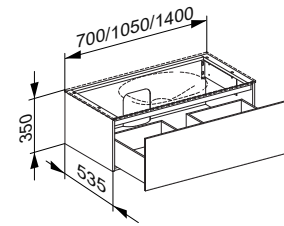

Washbasin base cabinet for built-in washbasins 1 front drawer

- Push-to-open
- With soft-closing mechanism
- Wall mounted

Equipment

- Odour trap G 1 1/4 x 32
- Movable storage box (1050 mm = 1 pc / 1400 mm = 2 pcs)

Illumination (optional)

- Switches on / off automatically
- 3000 kelvin (warm white)
- Interior illumination
- LED
- Mains connection with socket required

Art.-No.	Width	Height	Depth	Illumination	Colour No.	£
312 41 XX 01 00	700 mm	350 mm	535 mm	yes	37, 38, 39	1,247.20
312 41 YY 01 00	700 mm	350 mm	535 mm	yes	11, 14, 18, 27, 28, 30, 89	1,412.40
312 41 ZZ 01 00	700 mm	350 mm	535 mm	yes	21	1,657.60
312 41 XX 00 00	700 mm	350 mm	535 mm	no	37, 38, 39	1,094.10
312 41 YY 00 00	700 mm	350 mm	535 mm	no	11, 14, 18, 27, 28, 30, 89	1,265.00
312 41 ZZ 00 00	700 mm	350 mm	535 mm	no	21	1,510.50
312 51 XX 01 00	1050 mm	350 mm	535 mm	yes	37, 38, 39	1,409.10
312 51 YY 01 00	1050 mm	350 mm	535 mm	yes	11, 14, 18, 27, 28, 30, 89	1,644.00
312 51 ZZ 01 00	1050 mm	350 mm	535 mm	yes	21	1,943.90
312 51 XX 00 00	1050 mm	350 mm	535 mm	no	37, 38, 39	1,234.30
312 51 YY 00 00	1050 mm	350 mm	535 mm	no	11, 14, 18, 27, 28, 30, 89	1,475.60
312 51 ZZ 00 00	1050 mm	350 mm	535 mm	no	21	1,775.50
312 61 XX 01 00	1400 mm	350 mm	535 mm	yes	37, 38, 39	1,603.80
312 61 YY 01 00	1400 mm	350 mm	535 mm	yes	11, 14, 18, 27, 28, 30, 89	1,914.50
312 61 ZZ 01 00	1400 mm	350 mm	535 mm	yes	21	2,343.90
312 61 XX 00 00	1400 mm	350 mm	535 mm	no	37, 38, 39	1,395.80
312 61 YY 00 00	1400 mm	350 mm	535 mm	no	11, 14, 18, 27, 28, 30, 89	1,714.60
312 61 ZZ 00 00	1400 mm	350 mm	535 mm	no	21	2,143.90

Art.-No.	Optional accessories (see washbasins)	£
312 40 70 07 00	Washbasin without tap hole 700 mm 17 mm 535 mm satin white	1,090.30
312 40 70 07 01	Washbasin with 1 tap hole 700 mm 17 mm 535 mm satin white	1,130.50
312 70 70 10 00	Washbasin without tap hole 1050 mm 17 mm 535 mm satin white	1,341.90
312 70 70 10 01	Washbasin with 1 tap hole 1050 mm 17 mm 535 mm satin white	1,381.80
312 70 70 14 00	Washbasin without tap hole 1400 mm 17 mm 535 mm satin white	1,553.40
312 70 70 14 01	Washbasin with 1 tap hole 1400 mm 17 mm 535 mm satin white	1,592.40