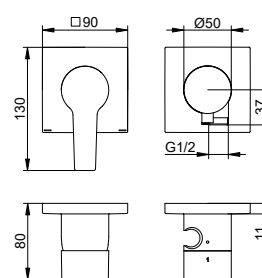

Diverter valve (595 56 XX 12 02)

- Connection type: Rough part G 1/2
- Wall outlet for shower hose G 1/2
- Hand shower bracket for hoses with conical nuts
- Diverter valve with ceramic sealing disks
- Flow rate: 24 l/min
- Flow rate for hose connection: 17 l/min
- Intrinsically safe against backflow as per DIN EN 1717
- Suitable for flow heaters
- Sound-tested

Art.-No.	Surface	£
511 51 01 12 22	chrome-plated	504.40
511 51 03 12 22	brushed bronze	706.20
511 51 06 12 22	stainless steel-finish	706.20
511 51 13 12 22	brushed black chrome	706.20
511 51 25 12 22	brushed brass	1,260.90
511 51 29 12 22	brushed rose gold	1,260.90
511 51 37 12 22	black matt	605.30

Art.-No.	Required accessories (see generic fittings)	£
599 51 00 21 70	Rough part set	451.50