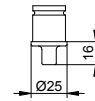

Connecting piece

- Connection between ceiling support and tube angle piece / connecting tube
- Number of units: 1 piece/s

Art.-No.	Surface	£
149 31 01 00 00	chrome-plated	8.60

Connecting tube

- For extension of straight shower curtain rods
- Fixing point for ceiling support
- Number of units: 1 piece/s