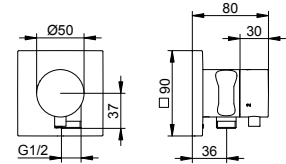

Diverter valve concealed for 3 functions with wall outlet for shower hose and hand shower bracket

- Connection type: Rough part G 1/2
- Wall outlet for shower hose G 1/2
- Hand shower bracket for hoses with conical nuts
- Diverter valve with ceramic sealing disks
- Flow rate: 23 l/min
- Flow rate for hose connection: 16 l/min
- Intrinsically safe against backflow as per DIN EN 1717
- Suitable for flow heaters
- Sound-tested

Art.-No.	Rosette	Shut off	Surface	£
595 48 01 12 01	round	no	chrome-plated	342.10
595 49 01 12 01	round	yes	chrome-plated	348.80
595 48 01 12 02	square	no	chrome-plated	348.80
595 49 01 12 02	square	yes	chrome-plated	355.80
595 48 03 12 01	round	no	brushed bronze	478.90
595 49 03 12 01	round	yes	brushed bronze	488.30
595 48 03 12 02	square	no	brushed bronze	488.30
595 49 03 12 02	square	yes	brushed bronze	498.10
595 48 06 12 01	round	no	stainless steel-finish	478.90
595 49 06 12 01	round	yes	stainless steel-finish	488.30
595 48 06 12 02	square	no	stainless steel-finish	488.30
595 49 06 12 02	square	yes	stainless steel-finish	498.10
595 48 13 12 01	round	no	brushed black chrome	478.90
595 49 13 12 01	round	yes	brushed black chrome	488.30
595 48 13 12 02	square	no	brushed black chrome	488.30
595 49 13 12 02	square	yes	brushed black chrome	498.10
595 48 25 12 01	round	no	brushed brass	855.30
595 49 25 12 01	round	yes	brushed brass	872.10
595 48 25 12 02	square	no	brushed brass	872.10
595 49 25 12 02	square	yes	brushed brass	889.50
595 48 29 12 01	round	no	brushed rose gold	855.30
595 49 29 12 01	round	yes	brushed rose gold	872.10
595 48 29 12 02	square	no	brushed rose gold	872.10
595 49 29 12 02	square	yes	brushed rose gold	889.50
595 48 37 12 01	round	no	black matt	410.50
595 49 37 12 01	round	yes	black matt	418.60
595 48 37 12 02	square	no	black matt	418.60
595 49 37 12 02	square	yes	black matt	427.00

Art.-No.	Required accessories (see generic fittings)	£
595 48 00 01 70	Rough part	221.60