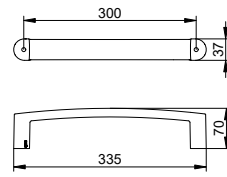

Grab bar

- Max. load capacity 115 kg
- Vertical or horizontal assembly
- Concealed fixing
- For screwing
- Mounting set included

Art.-No.	Surface	£
116 07 01 00 00	chrome-plated	111.00

Shower shelf

- Detachable plastic insert (soap resistant, shatter-proof and UV-resistant)
- Concealed fixing
- For screwing
- Mounting set included