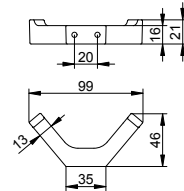

Towel hook double

- Concealed fixing
- For screwing
- Mounting set included

Art.-No.	Surface	£
111 15 01 00 00	chrome-plated	48.60
111 15 03 00 00	brushed bronze	77.80
111 15 06 00 00	stainless steel-finish	77.80
111 15 13 00 00	brushed black chrome	77.80
111 15 25 00 00	brushed brass	145.80
111 15 29 00 00	brushed rose gold	145.80
111 15 37 00 00	black matt	48.60