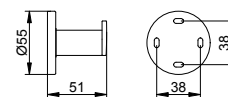

Towel hook XL

- Concealed fixing
- For screwing
- Mounting set included

Art.-No.	Surface	£
149 14 01 00 00	chrome-plated	33.40
149 14 07 00 00	stainless steel	64.40
149 14 17 00 00	aluminium silver-anodized / chrome-plated	28.40
149 14 37 00 00	black matt	33.40