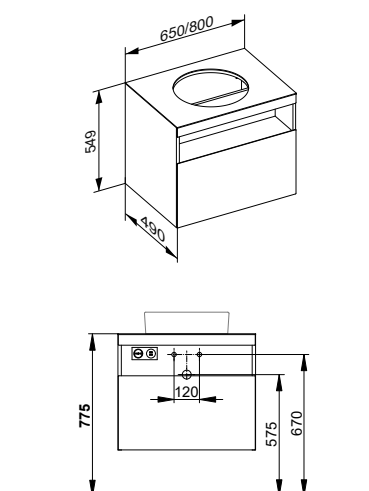

Electrics (optional)

- 1 shaver socket
- 1 USB and 1 USB-C charging point

Optional drawer divider:

Width 650 mm = 1 x size M

Width 800 mm = 1 x size L

Width 1000 mm = 1 x size M + 1 x size L

Width 1200 mm = 2 x size L