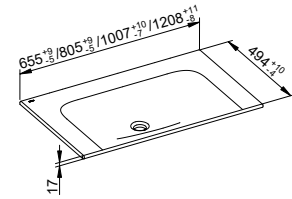

Washbasin made of ceramic without tap hole

- Suitable for wall mounted fittings
- Without overflow
- With CleanPlus surface sealant

Art.-No.	Width	Height	Depth	Surface	£
331 50 31 65 00	655 mm	17 mm	494 mm	white	625.60
331 60 31 80 00	805 mm	17 mm	494 mm	white	749.90
331 70 31 10 00	1007 mm	17 mm	494 mm	white	811.70
331 80 31 12 00	1208 mm	17 mm	494 mm	white	860.10

Art.-No.	Required accessories (see generic fittings)	£
599 04 01 00 00	Basin waste chrome-plated	101.20
599 04 03 00 00	Basin waste brushed bronze	141.70
599 04 06 00 00	Basin waste stainless steel-finish	141.70
599 04 13 00 00	Basin waste brushed black chrome	141.70
599 04 25 00 00	Basin waste brushed brass	252.90
599 04 29 00 00	Basin waste brushed rose gold	252.90
599 04 37 00 00	Basin waste black matt	121.40
Optional accessories (see generic fittings)		
599 90 31 00 01	Ceramic drain cover white	49.80

Washbasin made of ceramic with 1 tap hole

- Suitable for 1-hole fittings
- With drain and overflow system Clou
- With CleanPlus surface sealant