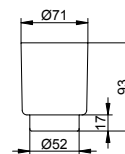

Art.-No.	£
023 50 00 90 00	14.00

Acrylic glass

Suitable for:
027 50 01 00 00

Art.-No.	£
008 50 00 01 00	7.10

Toilet paper holder

- Swivelling
- Open form
- Roll width up to 120 mm
- Concealed fixing
- For screwing
- Mounting set included