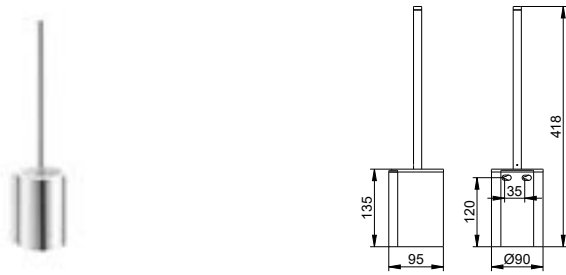

Toilet brush set

- Detachable plastic insert
- Metal casing
- Concealed fixing
- For screwing
- Mounting set included
- Spare brush head included

Art.-No.	Surface	£
149 72 01 01 00	chrome-plated / white	82.40
149 72 01 02 00	chrome-plated / black	82.40
149 72 07 01 00	stainless steel / black	179.90
149 72 17 01 00	aluminium silver-anodized / white	58.60
149 72 17 02 00	aluminium silver-anodized / black	58.60
149 72 37 02 00	black matt / black	82.40

Art.-No.	Spare part	£
149 72 00 40 00	Toilet brush head	black 10.20
149 72 00 41 00	Toilet brush head	white 10.20
149 72 01 40 00	Toilet brush with handle	chrome-plated / white 37.30
149 72 01 40 01	Toilet brush with handle	chrome-plated / black 37.30
149 72 07 40 00	Toilet brush with handle	stainless steel / black 64.70
149 72 17 40 00	Toilet brush with handle	aluminium finish / white 39.60
149 72 17 40 01	Toilet brush with handle	aluminium finish / black 39.60
149 72 37 40 01	Toilet brush with handle	black matt / black 37.30
199 64 37 00 03	Plastic insert	black 14.30
199 64 51 00 03	Plastic insert	white 14.30

Toilet brush set with lid

- Detachable plastic insert
- Metal casing
- Concealed fixing
- For screwing
- Mounting set included
- Spare brush head included