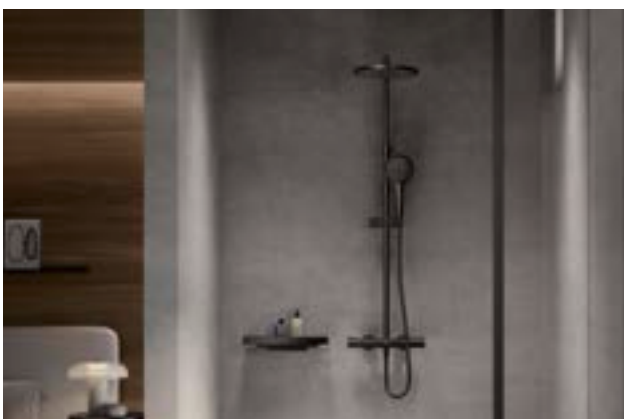

Black matt
37

Greater flexibility is not possible

Thanks to innovative hinge technology, the PLAN cosmetics mirror is perfectly adapted to the wishes of the viewer. The double-sided mirror – featuring a standard reflection and five times magnification – along with its sleek, elegant design, leaves nothing to be desired.