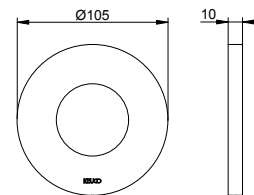

Oversize wall decorative disc for valves and thermostatic shower mixer fittings concealed

- Is required if the wall cut-out is too large
- Extends by: 15 mm

Suitable for:

595 41 XX 1X 0X, 595 48 XX 1X 0X,
595 49 XX 1X 0X, 595 56 XX 1X 0X,
595 57 XX 1X 0X, 595 54 XX 00 0X

Art.-No.	Rosette	Surface	£
595 56 01 00 91	round	chrome-plated	84.60
595 56 01 00 92	square	chrome-plated	92.80
595 56 03 00 91	round	brushed bronze	118.40
595 56 03 00 92	square	brushed bronze	129.90
595 56 06 00 91	round	stainless steel-finish	118.40
595 56 06 00 92	square	stainless steel-finish	129.90
595 56 13 00 91	round	brushed black chrome	118.40
595 56 13 00 92	square	brushed black chrome	129.90
595 56 17 00 91	round	aluminium-finish	101.50
595 56 25 00 91	round	brushed brass	211.50
595 56 25 00 92	square	brushed brass	232.00
595 56 29 00 91	round	brushed rose gold	211.50
595 56 29 00 92	square	brushed rose gold	232.00
595 56 37 00 91	round	black matt	101.50
595 56 37 00 92	square	black matt	111.30