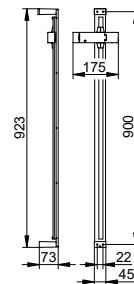

Art.-No.	Surface	£
511 85 01 09 00	chrome-plated	358.10
511 85 03 09 00	brushed bronze	501.40
511 85 06 09 00	stainless steel-finish	501.40
511 85 13 09 00	brushed black chrome	501.40
511 85 25 09 00	brushed brass	895.30
511 85 29 09 00	brushed rose gold	895.30
511 85 37 09 00	black matt	358.10