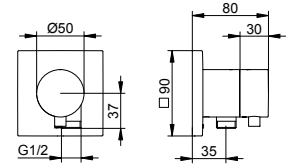

Diverter valve concealed for 2 functions with wall outlet for shower hose

- Connection type: Rough part G 1/2
- Wall outlet for shower hose G 1/2
- Diverter valve with ceramic sealing disks
- Flow rate: 24 l/min
- Flow rate for hose connection: 17 l/min
- Intrinsically safe against backflow as per DIN EN 1717
- Suitable for flow heaters
- Sound-tested

Art.-No.	Rosette	Shut off	Surface	£
595 56 01 11 01	round	no	chrome-plated	276.20
595 57 01 11 01	round	yes	chrome-plated	282.30
595 56 01 11 02	square	no	chrome-plated	282.30
595 57 01 11 02	square	yes	chrome-plated	288.80
595 56 03 11 01	round	no	brushed bronze	386.70
595 57 03 11 01	round	yes	brushed bronze	395.30
595 56 03 11 02	square	no	brushed bronze	395.30
595 57 03 11 02	square	yes	brushed bronze	404.40
595 56 06 11 01	round	no	stainless steel-finish	386.70
595 57 06 11 01	round	yes	stainless steel-finish	395.30
595 56 06 11 02	square	no	stainless steel-finish	395.30
595 57 06 11 02	square	yes	stainless steel-finish	404.40
595 56 13 11 01	round	no	brushed black chrome	386.70
595 57 13 11 01	round	yes	brushed black chrome	395.30
595 56 13 11 02	square	no	brushed black chrome	395.30
595 57 13 11 02	square	yes	brushed black chrome	404.40
595 56 25 11 01	round	no	brushed brass	690.60
595 57 25 11 01	round	yes	brushed brass	705.90
595 56 25 11 02	square	no	brushed brass	705.90
595 57 25 11 02	square	yes	brushed brass	722.10
595 56 29 11 01	round	no	brushed rose gold	690.60
595 57 29 11 01	round	yes	brushed rose gold	705.90
595 56 29 11 02	square	no	brushed rose gold	705.90
595 57 29 11 02	square	yes	brushed rose gold	722.10
595 56 37 11 01	round	no	black matt	331.50
595 57 37 11 01	round	yes	black matt	338.80
595 56 37 11 02	square	no	black matt	338.80
595 57 37 11 02	square	yes	black matt	346.60

Art.-No.	Required accessories (see generic fittings)	£
595 56 00 01 70	Rough part	198.70