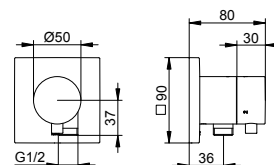

Diverter valve concealed for 3 functions with wall outlet for shower hose

- Connection type: Rough part G 1/2
- Wall outlet for shower hose G 1/2
- Diverter valve with ceramic sealing disks
- Flow rate: 23 l/min
- Flow rate for hose connection: 16 l/min
- Intrinsically safe against backflow as per DIN EN 1717
- Suitable for flow heaters
- Sound-tested

Art.-No.	Rosette	Shut off	Surface	£
595 48 01 11 01	round	no	chrome-plated	336.20
595 49 01 11 01	round	yes	chrome-plated	343.10
595 48 01 11 02	square	no	chrome-plated	343.10
595 49 01 11 02	square	yes	chrome-plated	350.20
595 48 03 11 01	round	no	brushed bronze	470.60
595 49 03 11 01	round	yes	brushed bronze	480.30
595 48 03 11 02	square	no	brushed bronze	480.30
595 49 03 11 02	square	yes	brushed bronze	490.20
595 48 06 11 01	round	no	stainless steel-finish	470.60
595 49 06 11 01	round	yes	stainless steel-finish	480.30
595 48 06 11 02	square	no	stainless steel-finish	480.30
595 49 06 11 02	square	yes	stainless steel-finish	490.20
595 48 13 11 01	round	no	brushed black chrome	470.60
595 49 13 11 01	round	yes	brushed black chrome	480.30
595 48 13 11 02	square	no	brushed black chrome	480.30
595 49 13 11 02	square	yes	brushed black chrome	490.20
595 48 25 11 01	round	no	brushed brass	840.40
595 49 25 11 01	round	yes	brushed brass	857.70
595 48 25 11 02	square	no	brushed brass	857.70
595 49 25 11 02	square	yes	brushed brass	875.50
595 48 29 11 01	round	no	brushed rose gold	840.40
595 49 29 11 01	round	yes	brushed rose gold	857.70
595 48 29 11 02	square	no	brushed rose gold	857.70
595 49 29 11 02	square	yes	brushed rose gold	875.50
595 48 37 11 01	round	no	black matt	403.40
595 49 37 11 01	round	yes	black matt	411.70
595 48 37 11 02	square	no	black matt	411.70
595 49 37 11 02	square	yes	black matt	420.20

Art.-No.	Required accessories (see generic fittings)	£
595 48 00 01 70	Rough part	221.60