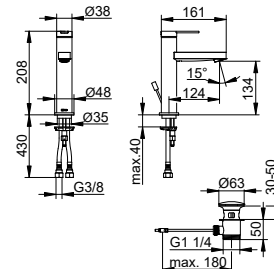

Art.-No.	PUW	Surface	£
595 01 01 30 01	yes	chrome-plated	363.90
595 01 01 31 01	no	chrome-plated	334.90
595 01 06 30 01	yes	stainless steel-finish	509.40
595 01 06 31 01	no	stainless steel-finish	468.80
595 01 25 30 01	yes	brushed brass	909.70
595 01 25 31 01	no	brushed brass	837.30
595 01 29 30 01	yes	brushed rose gold	909.70
595 01 29 31 01	no	brushed rose gold	837.30
595 01 37 30 01	yes	black matt	436.70
595 01 37 31 01	no	black matt	401.90

Art.-No.	Optional accessories (see generic fittings)	£
595 99 01 02 02	Square rosette chrome-plated	22.00
595 99 06 02 02	Square rosette stainless steel-finish	30.80
595 99 25 02 02	Square rosette brushed brass	54.90
595 99 29 02 02	Square rosette brushed rose gold	54.90
595 99 37 02 02	Square rosette black matt	26.40