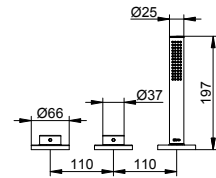

Art.-No.	Surface	£
515 30 01 05 00	chrome-plated	1,028.60
515 30 03 05 00	brushed bronze	1,440.10
515 30 06 05 00	stainless steel-finish	1,440.10
515 30 13 05 00	brushed black chrome	1,440.10
515 30 25 05 00	brushed brass	2,571.60
515 30 29 05 00	brushed rose gold	2,571.60

Art.-No.	Required accessories (see generic fittings)	£
511 30 00 00 75	Rough part	1,659.70