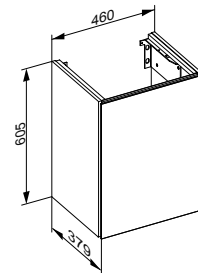

Illumination

- Without

Art.-No.	Width	Height	Depth	Hinge	Colour No.	£
331 22 XX 00 01	460 mm	605 mm	380 mm	left	18, 30, 97	618.40
331 22 YY 00 01	460 mm	605 mm	380 mm	left	11, 14, 29	707.30
331 22 XX 00 02	460 mm	605 mm	380 mm	right	18, 30, 97	618.40
331 22 YY 00 02	460 mm	605 mm	380 mm	right	11, 14, 29	707.30

Art.-No.	Optional accessories (see washbasins)	£
331 30 31 46 00	Guest washbasin without tap hole 465 mm 17 mm 383 mm white	475.00
331 30 31 46 01	Guest washbasin with 1 tap hole 465 mm 17 mm 383 mm white	492.60