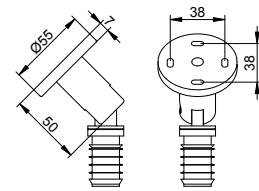

Wall mounting

- Continuously adjustable (10 - 80°)
- Concealed fixing
- For screwing
- Mounting set included
- Number of units: 1 piece/s

Art.-No.	Surface	£
149 34 01 00 00	chrome-plated / white	75.40
149 34 17 00 00	aluminium silver-anodized / black	64.10