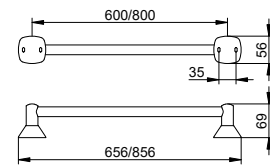

Art.-No.	Spare part	£
149 72 00 01 00	Plastic insert	white 13.70
149 72 00 41 00	Toilet brush head	white 10.20
149 72 01 40 00	Toilet brush with handle	chrome-plated / white 37.30

Towel rail

- Concealed fixing
- For screwing
- Mounting set included