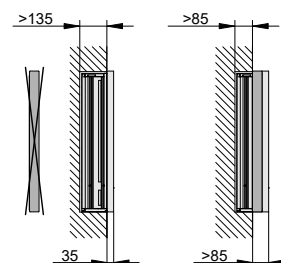

Art.-No.	Surface	£
143 94 00 00 01	mirrored	91.40