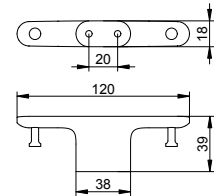

Towel hook double

- Concealed fixing
- For screwing
- Mounting set included

Art.-No.	Surface	£
115 15 01 00 00	chrome-plated	51.40
115 15 03 00 00	brushed bronze	82.30
115 15 06 00 00	stainless steel-finish	82.30
115 15 13 00 00	brushed black chrome	82.30
115 15 25 00 00	brushed brass	154.20
115 15 29 00 00	brushed rose gold	154.20