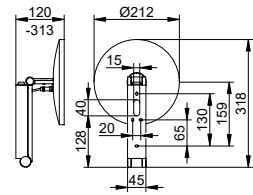

**Cosmetic mirror iLook_move
round illuminated with rocker
switch**

- Diameter: 212 mm
- Protection code: IP 24
- Wall mounted
- 3-dimensionally adjustable arm
- Mirror one-sided, concave
- Magnification factor: x 5