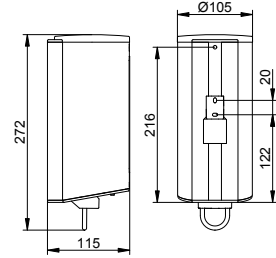

Soap dispenser for liquid soap XL

- Filling capacity 1100 ml
- Dosage quantity 0.5 ml/stroke
- Activation from below
- Top loading
- Sight glass slot for level indicator
- Concealed fixing
- For screwing
- Mounting set included

Art.-No.	Surface	£
149 54 01 01 00	chrome-plated / black	203.10
149 54 07 01 00	stainless steel / black	425.10
149 54 17 01 00	aluminium silver-anodized / chrome-plated / black	172.60

Art.-No.	Spare part	£
199 54 01 00 01	Soap container with pump	chrome-plated 40.40
199 54 07 00 01	Soap container with pump	stainless steel 95.50
Optional accessories (see		
149 54 00 01 00	Waterproof lid for -01 and -17	19.00
149 54 00 02 00	Waterproof lid for -07	19.00

Soap dispenser for liquid soap floor model

- Filling capacity 250 ml
- Dosage quantity 0.5 ml/stroke
- Activation from above
- Top loading
- Metal casing