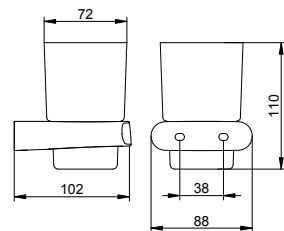

Tumbler holder

- Crystal glass tumbler frosted
- Concealed fixing
- For screwing
- Mounting set included

Art.-No.	Surface	£
116 50 01 90 00	chrome-plated	110.50
Art.-No.	Spare part	£
116 50 00 90 00	Crystal glass tumbler frosted	29.10

Toilet paper holder

- Swivelling
- Open form
- Roll width up to 120 mm
- Concealed fixing
- For screwing
- Mounting set included