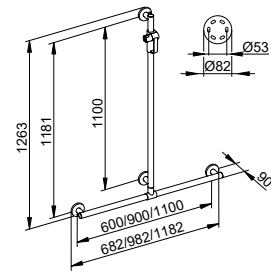

Grab bar with hand shower sliding rail

- Max. load capacity 115 kg
- Hand shower sliding rail can be positioned freely
- Sliding bracket for hoses with conical nuts
- Hand shower bracket position usable optionally on left or right
- Adjustable angle of hand shower bracket
- For screwing
- 4 x Mounting set 1 (349 90 00 01 00)

Mounting sets
(4 x depending on type of wall)
Please order separately.

Art.-No.	Width	Height	Surface	£
349 14 01 06 11	682 mm	1263 mm	chrome-plated	546.60
349 14 01 09 11	982 mm	1263 mm	chrome-plated	585.10
349 14 01 11 11	1182 mm	1263 mm	chrome-plated	611.50
349 14 17 06 11	682 mm	1263 mm	aluminium silver-anodized / chrome-plated	464.60
349 14 17 09 11	982 mm	1263 mm	aluminium silver-anodized / chrome-plated	497.30
349 14 17 11 11	1182 mm	1263 mm	aluminium silver-anodized / chrome-plated	519.70

Art.-No.	Spare part	Surface	£
349 10 01 00 00	Sliding bracket for hand shower	chrome-plated	106.20
349 10 17 00 00	Sliding bracket for hand shower	aluminium-finish	90.20
349 90 00 01 00	Mounting set 1		7.90
Optional accessories (see chapter)			
349 12 01 00 01	Wall bracket spacer for tiled wall	chrome-plated	63.60
349 81 01 00 37	Shower seat	chrome-plated / black	756.50
349 81 01 00 38	Shower seat	chrome-plated / light grey	756.50
349 81 01 00 51	Shower seat	chrome-plated / white	756.50
349 81 17 00 37	Shower seat	aluminium silver-anodized / black	673.70
349 81 17 00 38	Shower seat	aluminium silver-anodized / light grey	673.70
349 81 17 00 51	Shower seat	aluminium silver-anodized / white	673.70
Optional accessories (see universal items Care)			
349 90 00 02 00	Mounting set 4		6.60
349 93 00 02 00	Mounting set 7		7.60