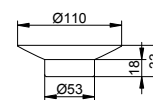

Crystal glass soap dish

Suitable for:
027 50 01 00 00

Art.-No.	£
023 55 00 90 00	20.50

Acrylic soap dish

Suitable for:
027 50 01 00 00

Art.-No.	£
008 55 00 01 00	8.50

Crystal glass tumbler

Suitable for:
027 50 01 00 00