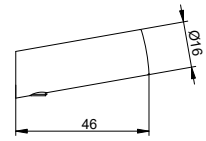

Towel hook

- Concealed fixing
- For screwing or glueing (optional)
- Mounting set included

Art.-No.	Surface	£
128 14 01 00 00	chrome-plated	15.20
128 14 37 00 00	black matt	19.80
Art.-No.	Optional accessories (see accessories equipment)	£
049 94 00 05 01	Glue Set No. 5	chrome-plated 21.30
049 94 37 05 01	Glue Set No. 5	black matt 27.70