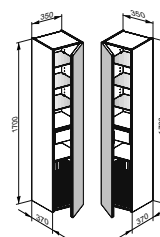

Illumination

- Without

Due to the handle position and door geometry, no add-on to the cabinets is possible.

Art.-No.	Width	Height	Depth	Hinge	Colour No.	£
313 31 XX 00 01	350 mm	1700 mm	370 mm	left	37, 38, 39	1,651.00
313 31 YY 00 01	350 mm	1700 mm	370 mm	left	11, 14, 18, 27, 28, 30, 89	2,181.80
313 31 ZZ 00 01	350 mm	1700 mm	370 mm	left	21	2,076.50
313 31 XX 00 02	350 mm	1700 mm	370 mm	right	37, 38, 39	1,651.00
313 31 YY 00 02	350 mm	1700 mm	370 mm	right	11, 14, 18, 27, 28, 30, 89	2,181.80
313 31 ZZ 00 02	350 mm	1700 mm	370 mm	right	21	2,076.50