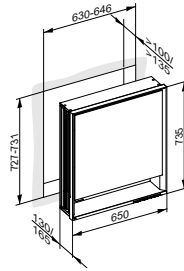

**Mirror cabinet concealed
1-door short door**

- Depth before wall: 35 mm
- Protection code: IP 24
- Hinged door off double sided crystal mirror with soft close hinge
- Body: aluminium silver-anodized
- Body side: aluminium silver-anodized
- Interior rear panel: mirror

Operation

- Control panel with capacitive touch sensor

Functionalities

- Switches on / off
- Continuously dimmable
- Adjusting the light colour
- Integrated extension function (room switch)

Illumination

- 2700 kelvin (warm white) up to 6500 kelvin (daylight white)
- Vertical and horizontal (top only)
- Washbasin / shelf lighting
- Interior illumination
- LED

Equipment

- 1 shaver socket
- 2 height-adjustable glass shelves
- Open shelf across the entire width

Mirror heating

- Positioned in the centre of the mirror
- Visual indication of the heating phase
- Automatic switch-off after 20 minutes
- 30 W

Art.-No.	Width	Height	Depth	Hinge	Heating	LED	£
143 31 17 11 34	650 mm	735 mm	130 mm	right	yes	54 W	1,435.30
143 31 17 11 31	650 mm	735 mm	130 mm	right	no	54 W	1,314.80
143 31 17 12 34	650 mm	735 mm	130 mm	left	yes	54 W	1,435.30
143 31 17 12 31	650 mm	735 mm	130 mm	left	no	54 W	1,314.80
143 11 17 11 34	650 mm	735 mm	165 mm	right	yes	54 W	1,794.10
143 11 17 11 31	650 mm	735 mm	165 mm	right	no	54 W	1,643.60
143 11 17 12 34	650 mm	735 mm	165 mm	left	yes	54 W	1,794.10
143 11 17 12 31	650 mm	735 mm	165 mm	left	no	54 W	1,643.60