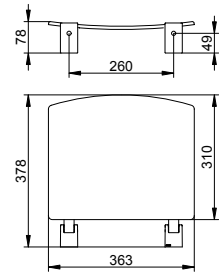

Shower seat wall mounted

- Max. load capacity 110 kg
- Folds upwards
- Seat area plastic
- For screwing

Mounting sets
(1 x depending on type of wall)
Please order separately.

Art.-No.	Surface	£
149 80 01 00 37	chrome-plated / black	343.20
149 80 01 00 38	chrome-plated / light grey	343.20
149 80 01 00 51	chrome-plated / white	343.20

Art.-No.	Optional accessories (see chapter)	£
349 92 00 01 00	Mounting set 3	6.60
349 92 00 02 00	Mounting set 6	6.60
349 95 00 02 00	Mounting set 9	6.50
349 97 00 01 00	Mounting set 11	46.40