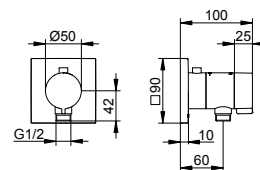

**Thermostatic shower mixer
concealed with wall outlet for
shower hose**

- Connection type: Rough part G 1/2
- Wall outlet for shower hose G 1/2
- Temperature regulator
- Safety shut-off at 38 °C
- Stop valve with ceramic sealing disks
- Flow rate: 12 l/min
- Intrinsically safe against backflow as per DIN EN 1717
- Suitable for flow heaters
- Sound-tested

Art.-No.	Rosette	Surface	£
595 54 01 00 01	round	chrome-plated	362.70
595 54 01 00 02	square	chrome-plated	367.40
595 54 37 00 01	round	black matt	435.20
595 54 37 00 02	square	black matt	440.80
Art.-No.	Required accessories (see generic fittings)		£
595 54 00 01 70	Rough part		132.70
Optional accessories (see generic fittings)			
595 54 01 10 00	Temperature limiter	chrome-plated	18.70
595 54 37 10 00	Temperature limiter	black matt	22.50