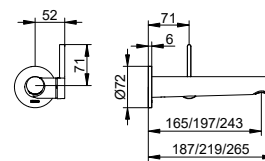

**Single lever basin mixer
concealed 1 hole**

- Without basin waste plug
- Connection type: Rough part G 1/2
- Mixing cartridge with ceramic sealing disks
- Aerator M 24x1, jet angle +/- 6° adjustable fit
- Flow rate: limited to 7.6 l/min
- Suitable for flow heaters
- Sound-tested

Art.-No.	Projection	Surface	£
515 16 01 01 01	165 mm	chrome-plated	302.40
515 16 01 11 01	197 mm	chrome-plated	313.60
515 16 01 21 01	243 mm	chrome-plated	329.40
515 16 03 01 01	165 mm	brushed bronze	423.40
515 16 03 11 01	197 mm	brushed bronze	439.00
515 16 03 21 01	243 mm	brushed bronze	461.20
515 16 06 01 01	165 mm	stainless steel-finish	423.40
515 16 06 11 01	197 mm	stainless steel-finish	439.00
515 16 06 21 01	243 mm	stainless steel-finish	461.20
515 16 13 01 01	165 mm	brushed black chrome	423.40
515 16 13 11 01	197 mm	brushed black chrome	439.00
515 16 13 21 01	243 mm	brushed black chrome	461.20
515 16 25 01 01	165 mm	brushed brass	756.00
515 16 25 11 01	197 mm	brushed brass	783.90
515 16 25 21 01	243 mm	brushed brass	823.50
515 16 29 01 01	165 mm	brushed rose gold	756.00
515 16 29 11 01	197 mm	brushed rose gold	783.90
515 16 29 21 01	243 mm	brushed rose gold	823.50

Art.-No.	Required accessories (see generic fittings)	£
599 16 00 00 75	Rough part	119.40