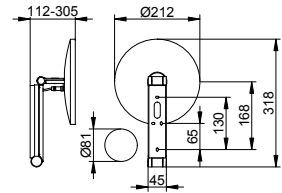

Cosmetic mirror iLook_move round illuminated with in-wall cable routing and glass control panel

- Diameter: 212 mm
- Protection code: IP 24
- Wall mounted
- 3-dimensionally adjustable arm
- Mirror one-sided, concave
- Magnification factor: x 5

Operation

- Glass control panel with capacitive touch sensors and LED-display

Illumination

- 2700 kelvin (warm white) up to 6500 kelvin (daylight white)
- LED 4.5 Watt

Art.-No.	Surface	£
176 12 01 90 02	chrome-plated	856.20
176 12 03 90 02	brushed bronze	1,369.90
176 12 06 90 02	stainless steel-finish	1,369.90
176 12 13 90 02	brushed black chrome	1,369.90
176 12 17 90 02	aluminium-finish	727.80
176 12 25 90 02	brushed brass	2,568.50
176 12 29 90 02	brushed rose gold	2,568.50

Cosmetic mirror iLook_move square illuminated with in-wall cable routing and glass control panel

- Measurements: 200 x 200 mm
- Protection code: IP 24
- Wall mounted
- 3-dimensionally adjustable arm
- Mirror one-sided, concave
- Magnification factor: x 5

Operation

- Glass control panel with capacitive touch sensors and LED-display

Illumination

- 2700 kelvin (warm white) up to 6500 kelvin (daylight white)
- LED 7 Watt
- Mains connection with flush-mounted box and empty conduit required