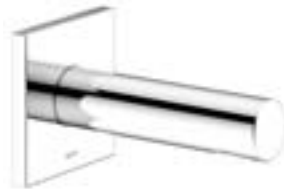

Bath filler

- Connection type: Wall connection G 1/2
- Aerator M 24x1
- Flow rate: limited to 25 l/min
- Suitable for flow heaters
- Sound-tested

Art.-No.	Rosette	Projection	Surface	£
595 45 01 00 01	round	130 mm	chrome-plated	222.20
595 45 01 01 01	round	180 mm	chrome-plated	238.40
595 45 01 00 02	square	130 mm	chrome-plated	232.80
595 45 01 01 02	square	180 mm	chrome-plated	249.20
595 45 03 00 01	round	130 mm	brushed bronze	311.10
595 45 03 01 01	round	180 mm	brushed bronze	333.80
595 45 03 00 02	square	130 mm	brushed bronze	326.00
595 45 03 01 02	square	180 mm	brushed bronze	348.90
595 45 06 00 01	round	130 mm	stainless steel-finish	311.10
595 45 06 01 01	round	180 mm	stainless steel-finish	333.80
595 45 06 00 02	square	130 mm	stainless steel-finish	326.00
595 45 06 01 02	square	180 mm	stainless steel-finish	348.90
595 45 13 00 01	round	130 mm	brushed black chrome	311.10
595 45 13 01 01	round	180 mm	brushed black chrome	333.80
595 45 13 00 02	square	130 mm	brushed black chrome	326.00
595 45 13 01 02	square	180 mm	brushed black chrome	348.90
595 45 25 00 01	round	130 mm	brushed brass	555.60
595 45 25 01 01	round	180 mm	brushed brass	596.10
595 45 25 00 02	square	130 mm	brushed brass	582.10
595 45 25 01 02	square	180 mm	brushed brass	623.10
595 45 29 00 01	round	130 mm	brushed rose gold	555.60
595 45 29 01 01	round	180 mm	brushed rose gold	596.10
595 45 29 00 02	square	130 mm	brushed rose gold	582.10
595 45 29 01 02	square	180 mm	brushed rose gold	623.10
595 45 37 00 01	round	130 mm	black matt	266.70
595 45 37 01 01	round	180 mm	black matt	286.10
595 45 37 00 02	square	130 mm	black matt	279.40
595 45 37 01 02	square	180 mm	black matt	299.10