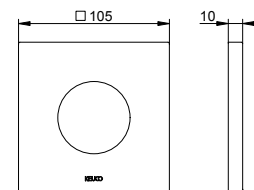

Oversize wall decorative disc for valves and thermostatic shower mixer fittings concealed

- Is required if the wall cut-out is too large
- Extends by: 15 mm

Suitable for:

595 41 XX 1X 0X, 595 48 XX 1X 0X,
595 49 XX 1X 0X, 595 56 XX 1X 0X,
595 57 XX 1X 0X, 595 54 XX 00 0X

Art.-No.	Rosette	Surface	£
595 56 01 00 91	round	chrome-plated	84.60
595 56 01 00 92	square	chrome-plated	92.80
595 56 03 00 91	round	brushed bronze	118.40
595 56 03 00 92	square	brushed bronze	129.90
595 56 06 00 91	round	stainless steel-finish	118.40
595 56 06 00 92	square	stainless steel-finish	129.90
595 56 13 00 91	round	brushed black chrome	118.40
595 56 13 00 92	square	brushed black chrome	129.90
595 56 17 00 91	round	aluminium-finish	101.50
595 56 25 00 91	round	brushed brass	211.50
595 56 25 00 92	square	brushed brass	232.00
595 56 29 00 91	round	brushed rose gold	211.50
595 56 29 00 92	square	brushed rose gold	232.00
595 56 37 00 91	round	black matt	101.50
595 56 37 00 92	square	black matt	111.30