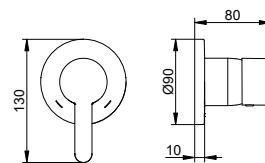

**Single lever mixer concealed
IXMO Flat**

- Connection type: Rough part G 1/2
- Mixing cartridge with ceramic sealing disks
- With temperature limiter
- Flow rate: 23 l/min
- Suitable for flow heaters
- Sound-tested

Art.-No.	Rosette	Surface	£
595 51 01 03 01	round	chrome-plated	213.40
595 51 01 03 02	square	chrome-plated	220.00
595 51 06 03 01	round	stainless steel-finish	298.70
595 51 06 03 02	square	stainless steel-finish	308.00
595 51 25 03 01	round	brushed brass	533.50
595 51 25 03 02	square	brushed brass	549.90
595 51 29 03 01	round	brushed rose gold	533.50
595 51 29 03 02	square	brushed rose gold	549.90
595 51 37 03 01	round	black matt	256.10
595 51 37 03 02	square	black matt	264.00
Art.-No.	Required accessories (see generic fittings)		£
595 51 00 00 70	Rough part		202.80