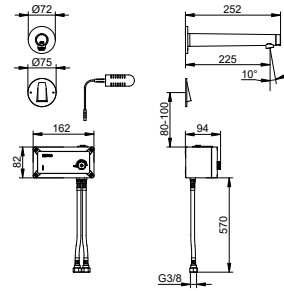

**Electronic basin mixer
concealed mains powered**

- Without basin waste plug
- Connection type: Rough part
- Mixing valve with ceramic sealing disks
- Aerator M 20x1, jet angle +/- 6° adjustable fit
- Flow rate: limited to 5 l/min
- Suitable for flow heaters
- EU taxonomy: max. 6 l/min - significant contribution (SC) possible
- Sound-tested

Electronics

- Infrared sensors (Adjustable operating distance, Adjustable run-on time)
- Manual water stop for cleaning
- Adjustable optional hygiene flushing (3 - 24 h)
- mains powered
- Voltage 6 V, entrance hall 100 - 230 V

Art.-No.	Rosette	Projection	Surface	£
595 17 01 11 01	round	225 mm	chrome-plated	911.30
595 17 01 11 02	square	225 mm	chrome-plated	916.50
595 17 37 11 01	round	225 mm	black matt	1,093.60
595 17 37 11 02	square	225 mm	black matt	1,099.80

Art.-No.	Required accessories (see generic fittings)	£
599 17 00 00 70	Rough part	93.60
Optional accessories (see generic fittings)		
599 11 00 00 00	Bluetooth adapter	156.90

**Single lever bidet mixer
IXMO Pure**

- Outlet height: 70 mm
- Projection: 110 mm
- Single hole installation with quick installation system
- Connection type: connecting hoses G 3/8
- Mixing cartridge with ceramic sealing disks
- Ball joint Aerator M 18,5x1, jet angle +/- 20° adjustable fit
- Flow rate: limited to 7.6 l/min
- Suitable for flow heaters
- Sound-tested