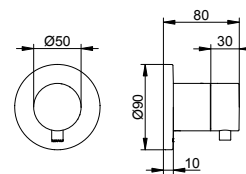

Stop valve concealed for 1 function

- Connection type: Rough part G 1/2
- Stop valve with ceramic sealing disks
- Flow rate: 25 l/min
- Suitable for flow heaters
- Sound-tested

Art.-No.	Rosette	Surface	£
595 41 01 10 01	round	chrome-plated	237.80
595 41 01 10 02	square	chrome-plated	245.00
595 41 03 10 01	round	brushed bronze	332.90
595 41 03 10 02	square	brushed bronze	343.00
595 41 06 10 01	round	stainless steel-finish	332.90
595 41 06 10 02	square	stainless steel-finish	343.00
595 41 13 10 01	round	brushed black chrome	332.90
595 41 13 10 02	square	brushed black chrome	343.00
595 41 25 10 01	round	brushed brass	594.50
595 41 25 10 02	square	brushed brass	612.50
595 41 29 10 01	round	brushed rose gold	594.50
595 41 29 10 02	square	brushed rose gold	612.50
595 41 37 10 01	round	black matt	285.30
595 41 37 10 02	square	black matt	293.90