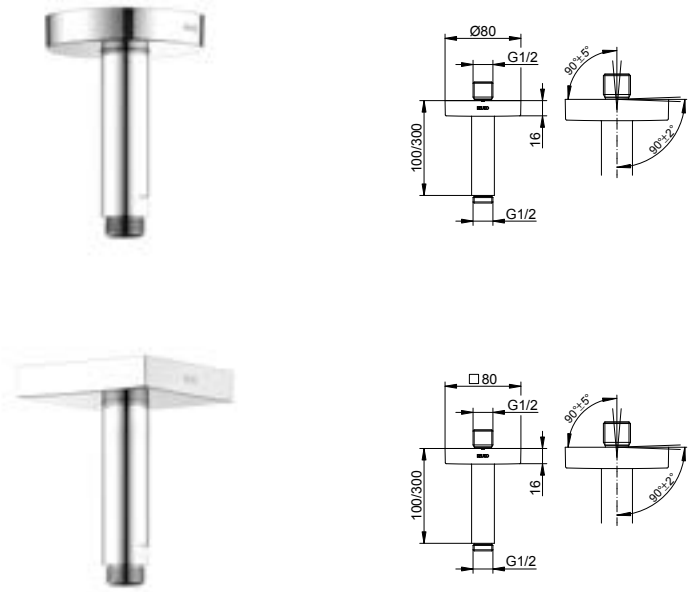

Arm for shower head ceiling mounted

- Connection type: Ceiling mounted G 1/2
- Overhead shower connection G 1/2

Art.-No.	Rosette	Projection	Surface	£
516 89 01 01 00	round	100 mm	chrome-plated	93.50
516 89 01 03 00	round	300 mm	chrome-plated	145.50
530 89 01 01 02	square	100 mm	chrome-plated	124.10
530 89 01 03 02	square	300 mm	chrome-plated	176.00
516 89 03 01 00	round	100 mm	brushed bronze	131.00
516 89 03 03 00	round	300 mm	brushed bronze	203.80
530 89 03 01 02	square	100 mm	brushed bronze	173.80
530 89 03 03 02	square	300 mm	brushed bronze	246.40
516 89 06 01 00	round	100 mm	stainless steel-finish	131.00
516 89 06 03 00	round	300 mm	stainless steel-finish	203.80
530 89 06 01 02	square	100 mm	stainless steel-finish	173.80
530 89 06 03 02	square	300 mm	stainless steel-finish	246.40
516 89 13 01 00	round	100 mm	brushed black chrome	131.00
516 89 13 03 00	round	300 mm	brushed black chrome	203.80
530 89 13 01 02	square	100 mm	brushed black chrome	173.80
530 89 13 03 02	square	300 mm	brushed black chrome	246.40
516 89 17 01 00	round	100 mm	aluminium-finish	112.20
516 89 17 03 00	round	300 mm	aluminium-finish	174.60
516 89 25 01 00	round	100 mm	brushed brass	233.80
516 89 25 03 00	round	300 mm	brushed brass	363.90
530 89 25 01 02	square	100 mm	brushed brass	310.30
530 89 25 03 02	square	300 mm	brushed brass	440.10
516 89 29 01 00	round	100 mm	brushed rose gold	233.80
516 89 29 03 00	round	300 mm	brushed rose gold	363.90
530 89 29 01 02	square	100 mm	brushed rose gold	310.30
530 89 29 03 02	square	300 mm	brushed rose gold	440.10
516 89 37 01 00	round	100 mm	black matt	112.20
516 89 37 03 00	round	300 mm	black matt	174.60
530 89 37 01 02	square	100 mm	black matt	149.00
530 89 37 03 02	square	300 mm	black matt	211.20