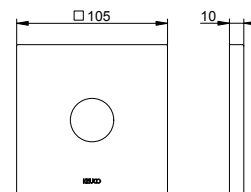

Oversize wall decorative disc for G 1/2 connections concealed

- Is required if the wall cut-out is too large
- Extends by: 15 mm

Suitable for:
595 45 XX 0X 0X, 595 47 XX 00 0X,
595 92 XX 00 0X

Art.-No.	Rosette	Surface	£
595 45 01 00 91	round	chrome-plated	84.60
595 45 01 00 92	square	chrome-plated	92.80
595 45 03 00 91	round	brushed bronze	118.40
595 45 03 00 92	square	brushed bronze	129.90
595 45 06 00 91	round	stainless steel-finish	118.40
595 45 06 00 92	square	stainless steel-finish	129.90
595 45 13 00 91	round	brushed black chrome	118.40
595 45 13 00 92	square	brushed black chrome	129.90
595 45 17 00 91	round	aluminium-finish	101.50
595 45 25 00 91	round	brushed brass	211.50
595 45 25 00 92	square	brushed brass	232.00
595 45 29 00 91	round	brushed rose gold	211.50
595 45 29 00 92	square	brushed rose gold	232.00
595 45 37 00 91	round	black matt	101.50
595 45 37 00 92	square	black matt	111.30