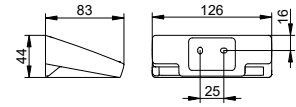

Art.-No.	Spare part	£
190 50 00 90 00	Crystal glass tumbler	40.40

Toilet paper holder

- Rigid
- Open form
- With roll brake
- Roll width up to 100 mm
- Concealed fixing
- For screwing or glueing
- Mounting set included
- Glue set included