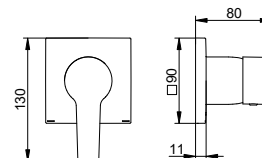

Single lever mixer concealed

- Connection type: Rough part G 1/2
- Mixing cartridge with ceramic sealing disks
- With temperature limiter
- Flow rate: 23 l/min
- Suitable for flow heaters
- Sound-tested

Art.-No.	Surface	£
511 51 01 00 02	chrome-plated	220.00
511 51 03 00 02	brushed bronze	308.00
511 51 06 00 02	stainless steel-finish	308.00
511 51 13 00 02	brushed black chrome	308.00
511 51 25 00 02	brushed brass	549.90
511 51 29 00 02	brushed rose gold	549.90
511 51 37 00 02	black matt	264.00

Art.-No.	Required accessories (see generic fittings)	£
595 51 00 00 70	Rough part	202.80

Single lever mixer set concealed for 2 functions with wall outlet for shower hose and hand shower bracket

Single lever mixer (511 51 XX 00 02)

- Connection type: Rough part G 1/2
- Mixing cartridge with ceramic sealing disks
- With temperature limiter
- Flow rate: 23 l/min
- Suitable for flow heaters
- Sound-tested