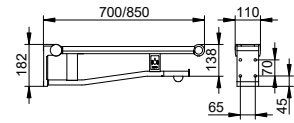

Drop down supporting rail WC with remote-controlled flush switch

- Max. load capacity 115 kg
- Folds upwards
- Brake prevents unintended lowering
- Button to trigger toilet flushing (Battery powered)
- Toilet paper holder
- Roll width up to 100 mm
- Supporting surface plastic
- Concealed fixing
- For screwing
- Suitable for Geberit, Grohe, Sanit, Tece, Viega sinks

Mounting sets (2 x depending on type of wall)
Please order separately.

Care
PLAN CARE

Art.-No.	Remote-controlled flush switch	Depth	Surface	£
349 03 01 27 37	left (from seat position)	700 mm	chrome-plated / black	1,110.50
349 03 01 27 38	left (from seat position)	700 mm	chrome-plated / light grey	1,110.50
349 03 01 27 51	left (from seat position)	700 mm	chrome-plated / white	1,110.50
349 03 01 28 37	left (from seat position)	850 mm	chrome-plated / black	1,120.60
349 03 01 28 38	left (from seat position)	850 mm	chrome-plated / light grey	1,120.60
349 03 01 28 51	left (from seat position)	850 mm	chrome-plated / white	1,120.60
349 03 01 17 37	right (from seat position)	700 mm	chrome-plated / black	1,110.50
349 03 01 17 38	right (from seat position)	700 mm	chrome-plated / light grey	1,110.50
349 03 01 17 51	right (from seat position)	700 mm	chrome-plated / white	1,110.50
349 03 01 18 37	right (from seat position)	850 mm	chrome-plated / black	1,120.60
349 03 01 18 38	right (from seat position)	850 mm	chrome-plated / light grey	1,120.60
349 03 01 18 51	right (from seat position)	850 mm	chrome-plated / white	1,120.60
349 03 17 27 37	left (from seat position)	700 mm	aluminium silver-anodized / black	1,055.00
349 03 17 27 38	left (from seat position)	700 mm	aluminium silver-anodized / light grey	1,055.00
349 03 17 27 51	left (from seat position)	700 mm	aluminium silver-anodized / white	1,055.00
349 03 17 28 37	left (from seat position)	850 mm	aluminium silver-anodized / black	1,064.90
349 03 17 28 38	left (from seat position)	850 mm	aluminium silver-anodized / light grey	1,064.90
349 03 17 28 51	left (from seat position)	850 mm	aluminium silver-anodized / white	1,064.90
349 03 17 17 37	right (from seat position)	700 mm	aluminium silver-anodized / black	1,055.00
349 03 17 17 38	right (from seat position)	700 mm	aluminium silver-anodized / light grey	1,055.00
349 03 17 17 51	right (from seat position)	700 mm	aluminium silver-anodized / white	1,055.00
349 03 17 18 37	right (from seat position)	850 mm	aluminium silver-anodized / black	1,064.90
349 03 17 18 38	right (from seat position)	850 mm	aluminium silver-anodized / light grey	1,064.90
349 03 17 18 51	right (from seat position)	850 mm	aluminium silver-anodized / white	1,064.90

Art.-No.	Optional accessories (see universal items Care)	£
349 91 00 01 00	Mounting set 2	12.90
349 91 00 02 00	Mounting set 5	12.90
349 94 00 02 00	Mounting set 8	7.40
349 96 00 01 00	Mounting set 10	80.10