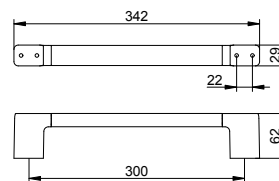

Grab bar

- Max. load capacity 115 kg
- Vertical or horizontal assembly
- Concealed fixing
- For screwing
- Mounting set included

Art.-No.	Surface	£
127 07 01 00 00	chrome-plated	105.30
127 07 06 00 00	stainless steel-finish	168.50
127 07 25 00 00	brushed brass	315.90
127 07 29 00 00	brushed rose gold	315.90

Shower shelf

- Detachable plastic insert (soap resistant, shatter-proof and UV-resistant)
- Concealed fixing
- For screwing
- Mounting set included