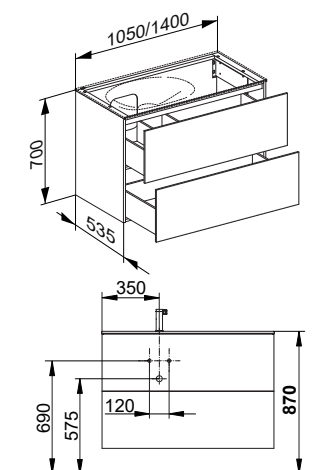

Washbasin base cabinet for built-in washbasins 2 front drawers washbasin position left

- Push-to-open
- With soft-closing mechanism
- Wall mounted

Equipment

- Odour trap G 1 1/4 x 32
- Movable storage box (1050 mm = 2 pcs / 1400 mm = 4 pcs)

Illumination (optional)

- Switches on / off automatically
- 3000 kelvin (warm white)
- Interior illumination
- LED
- Mains connection with socket required

Art.-No.	Width	Height	Depth	Illumination	Colour No.	£
312 55 XX 01 00	1050 mm	700 mm	535 mm	yes	37, 38, 39	2,237.40
312 55 YY 01 00	1050 mm	700 mm	535 mm	yes	11, 14, 18, 27, 28, 30, 89	2,718.40
312 55 ZZ 01 00	1050 mm	700 mm	535 mm	yes	21	3,224.00
312 55 XX 00 00	1050 mm	700 mm	535 mm	no	37, 38, 39	1,887.30
312 55 YY 00 00	1050 mm	700 mm	535 mm	no	11, 14, 18, 27, 28, 30, 89	2,381.70
312 55 ZZ 00 00	1050 mm	700 mm	535 mm	no	21	2,887.10
312 68 XX 01 00	1400 mm	700 mm	535 mm	yes	37, 38, 39	2,571.00
312 68 YY 01 00	1400 mm	700 mm	535 mm	yes	11, 14, 18, 27, 28, 30, 89	3,200.60
312 68 ZZ 01 00	1400 mm	700 mm	535 mm	yes	21	4,005.70
312 68 XX 00 00	1400 mm	700 mm	535 mm	no	37, 38, 39	2,155.30
312 68 YY 00 00	1400 mm	700 mm	535 mm	no	11, 14, 18, 27, 28, 30, 89	2,800.70
312 68 ZZ 00 00	1400 mm	700 mm	535 mm	no	21	3,605.80

Art.-No.	Optional accessories (see washbasins)	£
312 70 70 10 00	Washbasin without tap hole 1050 mm 17 mm 535 mm satin white	1,341.90
312 70 70 10 01	Washbasin with 1 tap hole 1050 mm 17 mm 535 mm satin white	1,381.80
312 70 70 14 00	Washbasin without tap hole 1400 mm 17 mm 535 mm satin white	1,553.40
312 70 70 14 01	Washbasin with 1 tap hole 1400 mm 17 mm 535 mm satin white	1,592.40