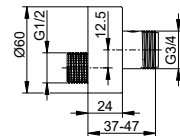

Ball S-connector (lockable)

- Connection type: Wall connection G 1/2
- Number of units: 2 pieces

Suitable for:
539 20, 539 26

Art.-No.	Surface	£
599 26 01 00 01	chrome-plated	98.00
599 26 37 00 01	black matt	117.60