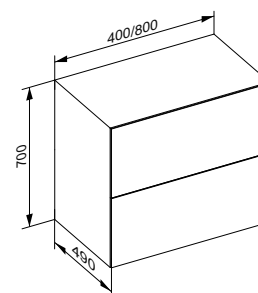

Side unit 2 front drawers

- Opening with handle
- With soft-closing mechanism
- Wall mounted

Equipment

- None

Illumination (optional)

- Switches on / off automatically
- 3000 kelvin (warm white)
- Interior illumination
- LED
- Mains connection with socket required

Art.-No.	Width	Height	Depth	Illumination	Colour No.	£
325 42 WW 04 01	400 mm	700 mm	490 mm	yes	51, 52, 53, 54, 55	2,069.20
325 42 XX 04 01	400 mm	700 mm	490 mm	yes	30, 31, 32, 33, 34, 35	2,143.40
325 42 YY 04 01	400 mm	700 mm	490 mm	yes	81, 82, 83, 84, 85, 86, 87, 88, 89	2,343.80
325 42 ZZ 04 01	400 mm	700 mm	490 mm	yes	91, 92	2,864.30
325 42 WW 04 00	400 mm	700 mm	490 mm	no	51, 52, 53, 54, 55	1,405.00
325 42 XX 04 00	400 mm	700 mm	490 mm	no	30, 31, 32, 33, 34, 35	1,479.10
325 42 YY 04 00	400 mm	700 mm	490 mm	no	81, 82, 83, 84, 85, 86, 87, 88, 89	1,679.60
325 42 ZZ 04 00	400 mm	700 mm	490 mm	no	91, 92	2,200.10
325 42 WW 08 01	800 mm	700 mm	490 mm	yes	51, 52, 53, 54, 55	2,264.70
325 42 XX 08 01	800 mm	700 mm	490 mm	yes	30, 31, 32, 33, 34, 35	2,354.70
325 42 YY 08 01	800 mm	700 mm	490 mm	yes	81, 82, 83, 84, 85, 86, 87, 88, 89	2,576.20
325 42 ZZ 08 01	800 mm	700 mm	490 mm	yes	91, 92	3,238.40
325 42 WW 08 00	800 mm	700 mm	490 mm	no	51, 52, 53, 54, 55	1,600.50
325 42 XX 08 00	800 mm	700 mm	490 mm	no	30, 31, 32, 33, 34, 35	1,690.50
325 42 YY 08 00	800 mm	700 mm	490 mm	no	81, 82, 83, 84, 85, 86, 87, 88, 89	1,912.10
325 42 ZZ 08 00	800 mm	700 mm	490 mm	no	91, 92	2,574.20

Art.-No.	Required accessories (see accessories bathroom furniture)	£
490 31 XX 04 00	Cover plate 401 mm 4 mm 483 mm 30, 31, 32, 33, 34, 35	88.10
490 31 XX 08 00	Cover plate 801 mm 4 mm 483 mm 30, 31, 32, 33, 34, 35	131.40
490 31 YY 04 00	Cover plate 401 mm 4 mm 483 mm 81, 82	176.20
490 31 YY 08 00	Cover plate 801 mm 4 mm 483 mm 81, 82	262.90
490 41 01 00 02	Handle 12 mm 80 mm 2 mm chrome-plated	34.50
490 41 03 00 02	Handle 12 mm 80 mm 2 mm brushed bronze	55.30
490 41 06 00 02	Handle 12 mm 80 mm 2 mm stainless steel-finish	55.30
490 41 13 00 02	Handle 12 mm 80 mm 2 mm brushed black chrome	55.30
490 41 17 00 02	Handle 12 mm 80 mm 2 mm aluminium-finish	41.40
490 41 25 00 02	Handle 12 mm 80 mm 2 mm brushed brass	103.60
490 41 29 00 02	Handle 12 mm 80 mm 2 mm brushed rose gold	103.60
490 41 37 00 02	Handle 12 mm 80 mm 2 mm black matt	44.90
Optional accessories (see accessories bathroom furniture)		
490 10 57 02 00	Storage box 178 mm 71 mm 372 mm carbon	76.70
490 10 89 02 00	Storage box 178 mm 71 mm 372 mm oak	99.90