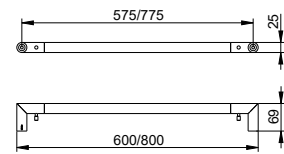

Art.-No.	Width	Surface	£
128 01 01 06 00	600 mm	chrome-plated	130.00
128 01 01 08 00	800 mm	chrome-plated	145.20
128 01 37 06 00	600 mm	black matt	168.90
128 01 37 08 00	800 mm	black matt	188.70

Art.-No.	Optional accessories	£
049 94 00 05 01	Glue Set No. 5	chrome-plated 21.30
049 94 37 05 01	Glue Set No. 5	black matt 27.70