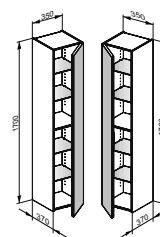

Tall unit 1-door

- Opening with handle
- with soft close hinge
- Wall mounted

Equipment

- 4 height-adjustable glass shelves
- 1 fixed centre shelf

Illumination

- Without

Due to the handle position and door geometry, no add-on to the cabinets is possible.

Art.-No.	Width	Height	Depth	Hinge	Colour No.	£
313 30 XX 00 01	350 mm	1700 mm	370 mm	left	37, 38, 39	1,444.10
313 30 YY 00 01	350 mm	1700 mm	370 mm	left	11, 14, 18, 27, 28, 30, 89	1,973.50
313 30 ZZ 00 01	350 mm	1700 mm	370 mm	left	21	1,856.80
313 30 XX 00 02	350 mm	1700 mm	370 mm	right	37, 38, 39	1,444.10
313 30 YY 00 02	350 mm	1700 mm	370 mm	right	11, 14, 18, 27, 28, 30, 89	1,973.50
313 30 ZZ 00 02	350 mm	1700 mm	370 mm	right	21	1,856.80

Tall unit 1-door with laundry basket

- Opening with handle
- with soft close hinge
- Wall mounted

Equipment

- 1 laundry basket
- 1 drawer
- 3 height-adjustable glass shelves
- 1 fixed centre shelf