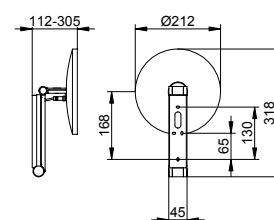

Cosmetic mirror iLook_move round illuminated with in-wall cable routing for room light switch

- Diameter: 212 mm
- Protection code: IP 24
- Wall mounted
- 3-dimensionally adjustable arm
- Mirror one-sided, concave
- Magnification factor: x 5

Operation

- Room switch

1. **Illumination**
2. 6500 kelvin (daylight white)
   - LED 4.5 Watt
   - Mains connection with flush-mounted electronics box and empty conduit required

Art.-No.	Surface	£
176 12 01 90 03	chrome-plated	651.50