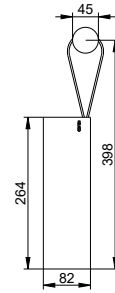

Glass wiper with wall-mount bracket

- Concealed fixing
- For bonding
- Glue set included

Art.-No.	Surface	£
049 59 14 00 00	truffle	64.00
049 59 37 00 00	black	64.00
049 59 38 00 00	grey	64.00
049 59 51 00 00	white	64.00

Glass wiper set in counter display

1 x Glass wiper (049 59 14 00 00)

- Concealed fixing
- For bonding
- Glue set included

2 x Glass wiper (049 59 37 00 00)

- Concealed fixing
- For bonding
- Glue set included

2 x Glass wiper (049 59 38 00 00)

- Concealed fixing
- For bonding
- Glue set included