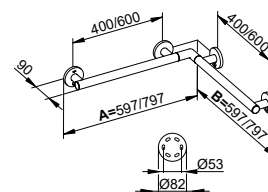

Corner grab rail for shower/ bath

- Max. load capacity 115 kg
- For screwing
- 4 x Mounting set 1 (349 90 00 01 00)

Mounting sets
(4 x depending on type of wall)
Please order separately.

Art.-No.	A Width	B Depth	Surface	£
349 11 01 44 00	597 mm	597 mm	chrome-plated	368.90
349 11 01 46 00	597 mm	797 mm	chrome-plated	392.80
349 11 01 66 00	797 mm	797 mm	chrome-plated	417.20
349 11 17 44 00	597 mm	597 mm	aluminium silver-anodized / chrome-plated	313.60
349 11 17 46 00	597 mm	797 mm	aluminium silver-anodized / chrome-plated	333.90
349 11 17 66 00	797 mm	797 mm	aluminium silver-anodized / chrome-plated	354.60

Art.-No.	Spare part	£
349 90 00 01 00	Mounting set 1	7.90
Optional accessories (see chapter)		
349 12 01 00 01	Wall bracket spacer for tiled wall	chrome-plated 63.60
349 81 01 00 37	Shower seat	chrome-plated / black 756.50
349 81 01 00 38	Shower seat	chrome-plated / light grey 756.50
349 81 01 00 51	Shower seat	chrome-plated / white 756.50
349 81 17 00 37	Shower seat	aluminium silver-anodized / black 673.70
349 81 17 00 38	Shower seat	aluminium silver-anodized / light grey 673.70
349 81 17 00 51	Shower seat	aluminium silver-anodized / white 673.70
Optional accessories (see universal items Care)		
349 90 00 02 00	Mounting set 4	6.60
349 93 00 02 00	Mounting set 7	7.60