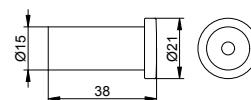

Towel rail
Page 215

Grab bar
Page 215

Grab bar 135° with shelf
Page 216

Shower shelf
Page 216

Shower shelf with glass wiper
Page 216

Towel hook

- Concealed fixing
- For screwing
- Mounting set included

Art.-No.	Surface	£
149 16 01 00 00	chrome-plated	13.10
149 16 07 00 00	stainless steel	26.90
149 16 17 00 00	aluminium silver-anodized	11.20
149 16 37 00 00	black matt	13.10