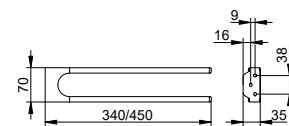

Towel holder 2 arms

- Rigid
- Concealed fixing
- For screwing
- Mounting set included

Art.-No.	Depth	Surface	£
127 19 01 00 00	340 mm	chrome-plated	86.20
127 18 01 00 00	450 mm	chrome-plated	87.80
127 18 06 00 00	450 mm	stainless steel-finish	140.60
127 18 25 00 00	450 mm	brushed brass	263.50
127 18 29 00 00	450 mm	brushed rose gold	263.50