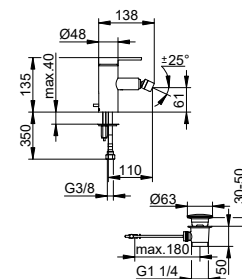

Art.-No.	PUW	Surface	£
539 09 01 00 00	yes	chrome-plated	318.60