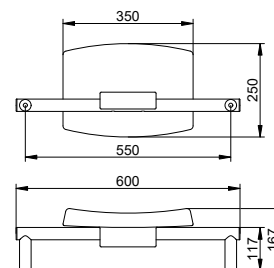

Rail for back rest

- Horizontal assembly
- Concealed fixing
- For screwing

Mounting sets
(1 x depending on type of wall)
Please order separately.

Art.-No.	Surface	£
349 79 01 06 00	chrome-plated	197.70
349 79 17 06 00	aluminium silver-anodized	168.10

Art.-No.	Optional accessories (see chapter)	£
349 79 00 00 37	Back rest black	215.60
349 79 00 00 38	Back rest light grey	215.60
349 79 00 00 51	Back rest white	215.60

Optional accessories (see universal items Care)		
349 91 00 01 00	Mounting set 2	12.90
349 91 00 02 00	Mounting set 5	12.90
349 94 00 02 00	Mounting set 8	7.40