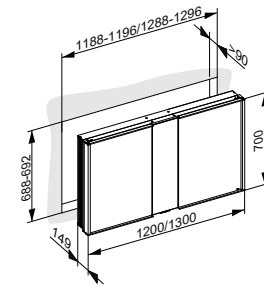

**Mirror cabinet concealed
2-doors with fixed centre
element**

- Depth before wall: 67 mm
- Hinged doors off double sided crystal mirror
- Body: aluminium silver-anodized
- Body side: aluminium silver-anodized
- Interior rear panel: glass white lacquered

Operation

- Control panel with capacitive touch sensor

Functionalities

- Switches on / off
- Continuously dimmable
- Integrated extension function (room switch)

Illumination

- 3000 kelvin (warm white)
- Vertically
- Interior illumination
- LED 25 Watt

Equipment

- 1 shaver socket
- 2 x 3 height-adjustable glass shelves

Art.-No.	Width	Height	Depth	£
128 14 17 13 31	1200 mm	700 mm	149 mm	1,833.70
128 15 17 13 31	1300 mm	700 mm	149 mm	1,938.10