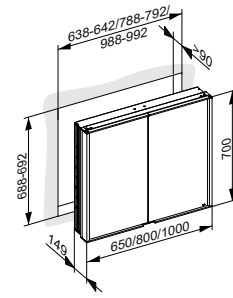

- Depth before wall: 67 mm
- Hinged doors off double sided crystal mirror
- Body: aluminium silver-anodized
- Body side: aluminium silver-anodized
- Interior rear panel: glass white lacquered

Operation