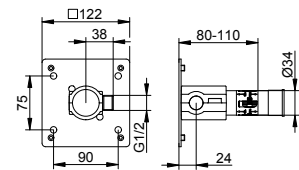

- Thread connection: G 1/2
- Installation Depth: 80 - 110 mm

Art.-No.	£
595 47 00 01 70	138.90

Art.-No.	Optional accessories (see chapter)	£
595 70 00 00 01	Mounting rail 570 mm	50.00
595 70 00 00 02	Mounting rail 800 mm	69.40
595 70 00 00 03	Mounting rail 1250 mm	103.60