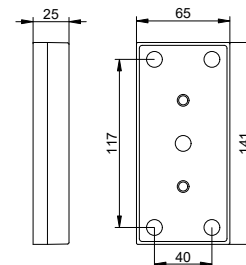

Art.-No.	Surface	£
351 03 01 00 00	chrome-plated	48.80
351 03 37 00 00	black matt	51.30

Art.-No.	Optional accessories (see universal items Care)	£
349 92 00 01 00	Mounting set 3	6.60
349 92 00 02 00	Mounting set 6	6.60
349 95 00 02 00	Mounting set 9	6.50
349 97 00 01 00	Mounting set 11	46.40