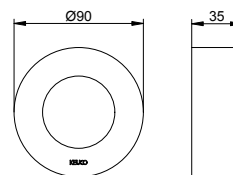

Extension rosette for valves concealed

- Is required if the main body is installed too flat
- Extensions: 25 mm
- Installation Depth: 55 - 80 mm

Suitable for:

595 41 XX 1X 0X, 595 48 XX 1X 0X,
595 49 XX 1X 0X, 595 56 XX 1X 0X,
595 57 XX 1X 0X

Art.-No.	Rosette	Surface	£
595 51 01 02 81	round	chrome-plated	150.80
595 51 01 02 82	square	chrome-plated	204.50
595 51 03 02 81	round	brushed bronze	211.10
595 51 03 02 82	square	brushed bronze	286.30
595 51 06 02 81	round	stainless steel-finish	211.10
595 51 06 02 82	square	stainless steel-finish	286.30
595 51 13 02 81	round	brushed black chrome	211.10
595 51 13 02 82	square	brushed black chrome	286.30
595 51 17 02 81	round	aluminium-finish	180.90
595 51 25 02 81	round	brushed brass	376.90
595 51 25 02 82	square	brushed brass	511.20
595 51 29 02 81	round	brushed rose gold	376.90
595 51 29 02 82	square	brushed rose gold	511.20
595 51 37 02 81	round	black matt	180.90
595 51 37 02 82	square	black matt	245.30