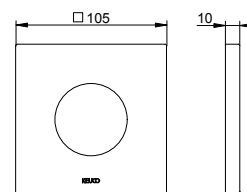

Oversize wall decorative disc for thermostatic mixer concealed

- Is required if the wall cut-out is too large
- Extends by: 15 mm

Suitable for:
595 53 XX 00 0X

Art.-No.	Rosette	Surface	£
595 53 01 00 91	round	chrome-plated	91.60
595 53 01 00 92	square	chrome-plated	97.30
595 53 03 00 91	round	brushed bronze	128.30
595 53 03 00 92	square	brushed bronze	136.20
595 53 06 00 91	round	stainless steel-finish	128.30
595 53 06 00 92	square	stainless steel-finish	136.20
595 53 13 00 91	round	brushed black chrome	128.30
595 53 13 00 92	square	brushed black chrome	136.20
595 53 17 00 91	round	aluminium-finish	110.00
595 53 25 00 91	round	brushed brass	229.10
595 53 25 00 92	square	brushed brass	243.30
595 53 29 00 91	round	brushed rose gold	229.10
595 53 29 00 92	square	brushed rose gold	243.30
595 53 37 00 91	round	black matt	110.00
595 53 37 00 92	square	black matt	116.70