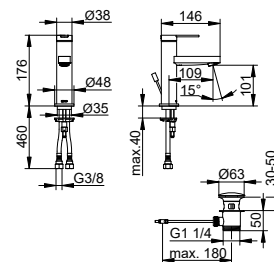

**Single lever basin mixer 100
IXMO Flat**

- Outlet height: 101 mm
- Projection: 109 mm
- Single hole installation with quick installation system
- Connection type: connecting hoses G 3/8
- Mixing cartridge with ceramic sealing disks
- With temperature limiter
- Aerator M 24x1, jet angle +/- 6° adjustable fit
- Flow rate: limited to 7.6 l/min
- Suitable for flow heaters
- Sound-tested

Art.-No.	PUW	Surface	£
595 02 01 30 00	yes	chrome-plated	337.80
595 02 01 31 00	no	chrome-plated	308.90
595 02 06 30 00	yes	stainless steel-finish	472.90
595 02 06 31 00	no	stainless steel-finish	432.50
595 02 25 30 00	yes	brushed brass	844.30
595 02 25 31 00	no	brushed brass	772.20
595 02 29 30 00	yes	brushed rose gold	844.30
595 02 29 31 00	no	brushed rose gold	772.20
595 02 37 30 00	yes	black matt	405.40
595 02 37 31 00	no	black matt	370.60

Art.-No.	Optional accessories (see generic fittings)	£
595 99 01 02 02	Square rosette chrome-plated	22.00
595 99 06 02 02	Square rosette stainless steel-finish	30.80
595 99 25 02 02	Square rosette brushed brass	54.90
595 99 29 02 02	Square rosette brushed rose gold	54.90
595 99 37 02 02	Square rosette black matt	26.40

**Single lever basin mixer 130
IXMO Flat**

- Outlet height: 134 mm
- Projection: 124 mm
- Single hole installation with quick installation system
- Connection type: connecting hoses G 3/8
- Mixing cartridge with ceramic sealing disks
- With temperature limiter
- Aerator M 24x1, jet angle +/- 6° adjustable fit
- Flow rate: limited to 7.6 l/min
- Suitable for flow heaters
- Sound-tested