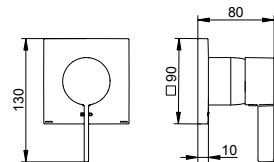

Art.-No.	Rosette	Surface	£
595 51 01 95 01	round	chrome-plated	213.40
595 51 01 95 02	square	chrome-plated	220.00
595 51 37 95 01	round	black matt	256.10
595 51 37 95 02	square	black matt	264.00

Art.-No.	Required accessories (see generic fittings)	£
595 51 00 00 70	Rough part	202.80