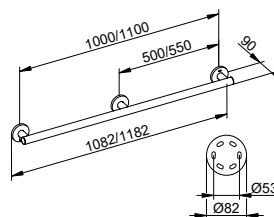

Please order separately.

The 1082 mm and 1182 mm long models are provided with a third wall mounting set (in the middle).

The 382 mm long model can not be combined with shower seat with back rest (article no. 349 81).