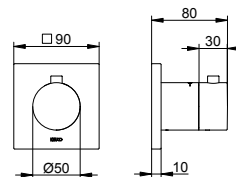

Thermostatic mixer concealed

- Connection type: Rough part G 1/2
- Temperature regulator
- Safety shut-off at 38 °C
- Flow rate: 22 l/min
- Suitable for flow heaters
- Sound-tested

Art.-No.	Rosette	Surface	£
595 53 01 00 01	round	chrome-plated	202.10
595 53 01 00 02	square	chrome-plated	214.10
595 53 03 00 01	round	brushed bronze	282.90
595 53 03 00 02	square	brushed bronze	299.80
595 53 06 00 01	round	stainless steel-finish	282.90
595 53 06 00 02	square	stainless steel-finish	299.80
595 53 13 00 01	round	brushed black chrome	282.90
595 53 13 00 02	square	brushed black chrome	299.80
595 53 17 00 01	round	aluminium-finish	242.50
595 53 25 00 01	round	brushed brass	505.20
595 53 25 00 02	square	brushed brass	535.30
595 53 29 00 01	round	brushed rose gold	505.20
595 53 29 00 02	square	brushed rose gold	535.30
595 53 37 00 01	round	black matt	242.50
595 53 37 00 02	square	black matt	257.00
Art.-No.	Required accessories (see generic fittings)		£
595 53 00 00 70	Rough part		333.50