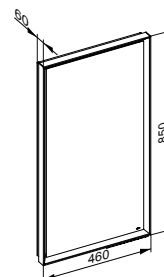

Light mirror ROYAL LUMOS

- Circumferential frame: Aluminium

Operation

- Control panel with capacitive touch sensor

Functionalities

- Switches on / off
- Continuously dimmable
- Adjusting the light colour
- Integrated extension function (room switch)

Illumination

- 2700 kelvin (warm white) up to 6500 kelvin (daylight white)
- Frame lighting
- Wash basin lighting
- LED

Mirror heating

- Positioned in the centre of the mirror
- Visual indication of the heating phase
- Automatic switch-off after 20 minutes

Art.-No.	Width	Height	Depth	Heating	LED	Surface	£
145 98 17 15 00	650 mm	650 mm	60 mm	yes	48 W	aluminium silver-anodized	1,660.10
145 97 17 15 00	650 mm	650 mm	60 mm	no	48 W	aluminium silver-anodized	1,577.50
145 98 17 20 00	700 mm	650 mm	60 mm	yes	50 W	aluminium silver-anodized	1,706.20
145 97 17 20 00	700 mm	650 mm	60 mm	no	50 W	aluminium silver-anodized	1,620.00
145 98 17 25 00	800 mm	650 mm	60 mm	yes	53 W	aluminium silver-anodized	1,832.80
145 97 17 25 00	800 mm	650 mm	60 mm	no	53 W	aluminium silver-anodized	1,713.40
145 98 17 30 00	900 mm	650 mm	60 mm	yes	57 W	aluminium silver-anodized	1,863.50
145 97 17 30 00	900 mm	650 mm	60 mm	no	57 W	aluminium silver-anodized	1,741.70
145 98 17 35 00	1000 mm	650 mm	60 mm	yes	60 W	aluminium silver-anodized	1,885.90
145 97 17 35 00	1000 mm	650 mm	60 mm	no	60 W	aluminium silver-anodized	1,773.50
145 98 17 40 00	1050 mm	650 mm	60 mm	yes	62 W	aluminium silver-anodized	1,935.50
145 97 17 40 00	1050 mm	650 mm	60 mm	no	62 W	aluminium silver-anodized	1,833.80
145 98 17 45 00	1200 mm	650 mm	60 mm	yes	70 W	aluminium silver-anodized	2,207.30
145 97 17 45 00	1200 mm	650 mm	60 mm	no	70 W	aluminium silver-anodized	2,059.70
145 98 17 50 00	1400 mm	650 mm	60 mm	yes	77 W	aluminium silver-anodized	2,305.50
145 97 17 50 00	1400 mm	650 mm	60 mm	no	77 W	aluminium silver-anodized	2,175.40
145 97 17 10 00	460 mm	850 mm	60 mm	no	45 W	aluminium silver-anodized	1,573.90
145 98 13 20 00	700 mm	650 mm	60 mm	yes	50 W	aluminium black-anodized	1,857.40
145 97 13 20 00	700 mm	650 mm	60 mm	no	50 W	aluminium black-anodized	1,771.30
145 98 13 40 00	1050 mm	650 mm	60 mm	yes	62 W	aluminium black-anodized	2,127.00
145 97 13 40 00	1050 mm	650 mm	60 mm	no	62 W	aluminium black-anodized	2,025.30
145 98 13 50 00	1400 mm	650 mm	60 mm	yes	77 W	aluminium black-anodized	2,537.00
145 97 13 50 00	1400 mm	650 mm	60 mm	no	77 W	aluminium black-anodized	2,408.00