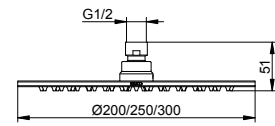

Overhead shower made of metal

- Thread connection: G 1/2
- with 1 jet (Normal jet)
- With anti-calcification system
- Flow rate: limited to 15 l/min
- Suitable for flow heaters
- Sound-tested

Art.-No.	Shape	Size	Surface	£
599 86 01 01 01	round	200 mm	chrome-finish	207.90
599 86 01 02 01	round	250 mm	chrome-finish	292.80
599 86 01 03 01	round	300 mm	chrome-finish	358.70
599 86 01 01 02	square	200 mm	chrome-finish	218.40
599 86 01 02 02	square	250 mm	chrome-finish	318.50
599 86 01 03 02	square	300 mm	chrome-finish	396.40