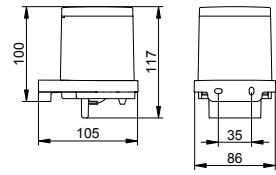

Soap dispenser for liquid soap

- Filling capacity 180 ml
- Dosage quantity 0.5 ml/stroke
- Activation from below
- Top loading
- Plastic container
- Concealed fixing
- For screwing
- Mounting set included

Not available in special finishes.

Art.-No.	Surface	£
127 52 01 01 00	chrome-plated / white	115.90
127 52 01 01 01	chrome-plated / anthracite	115.90

Art.-No.	Spare part	Surface	£
127 52 00 01 00	Plastic lid	white	12.80
127 52 00 01 01	Plastic lid	anthracite	12.80
199 52 00 01 00	Pump		29.40