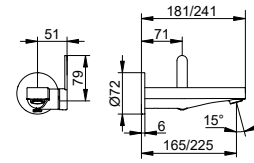

**Single lever basin mixer
concealed 1 hole IXMO Flat**

- Without basin waste plug
- Connection type: Rough part G 1/2
- Mixing cartridge with ceramic sealing disks
- Aerator M 24x1, jet angle +/- 6° adjustable fit
- Flow rate: limited to 7.6 l/min
- Suitable for flow heaters
- Sound-tested

Art.-No.	Rosette	Projection	Surface	£
595 16 01 03 01	round	165 mm	chrome-plated	341.50
595 16 01 13 01	round	225 mm	chrome-plated	351.50
595 16 01 03 02	square	165 mm	chrome-plated	346.60
595 16 01 13 02	square	225 mm	chrome-plated	356.70
595 16 06 03 01	round	165 mm	stainless steel-finish	478.10
595 16 06 13 01	round	225 mm	stainless steel-finish	492.10
595 16 06 03 02	square	165 mm	stainless steel-finish	485.20
595 16 06 13 02	square	225 mm	stainless steel-finish	499.30
595 16 25 03 01	round	165 mm	brushed brass	853.70
595 16 25 13 01	round	225 mm	brushed brass	878.90
595 16 25 03 02	square	165 mm	brushed brass	866.50
595 16 25 13 02	square	225 mm	brushed brass	891.70
595 16 29 03 01	round	165 mm	brushed rose gold	853.70
595 16 29 13 01	round	225 mm	brushed rose gold	878.90
595 16 29 03 02	square	165 mm	brushed rose gold	866.50
595 16 29 13 02	square	225 mm	brushed rose gold	891.70
595 16 37 03 01	round	165 mm	black matt	409.80
595 16 37 13 01	round	225 mm	black matt	421.80
595 16 37 03 02	square	165 mm	black matt	415.90
595 16 37 13 02	square	225 mm	black matt	428.00

Art.-No.	Required accessories (see generic fittings)	£
599 16 00 00 75	Rough part	119.40

Pillar tap 110

- For cold water or premixed water
- Outlet height: 105 mm
- Projection: 100 mm
- Single hole installation with quick installation system
- Thread connection: G 1/2
- Stop valve with ceramic sealing disks
- Aerator M 21,5x1
- Flow rate: limited to 5 l/min
- Suitable for flow heaters
- EU taxonomy: max. 6 l/min - significant contribution (SC) possible