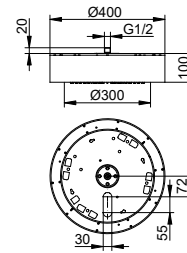

Luminaire with integrated shower head

- Connection type: Ceiling mounted G 1/2
- with 1 jet (Normal jet)
- With anti-calcification system
- Metal shower head
- Flow rate: limited to 15 l/min
- Suitable for flow heaters
- LED 12 Watt
- Protection code: IP 65

Art.-No.	Light colour	Surface	£
068 30 51 90 00	3000 K	white matt / chrome-plated	2,829.10
599 31 51 90 00	2700 - 6500 K	white matt / chrome-plated	2,859.80

Waterfall shower

- Projection: 169 mm
- Connection type: Wall connection G 1/2
- Flow rate: limited to 25 l/min
- Suitable for flow heaters