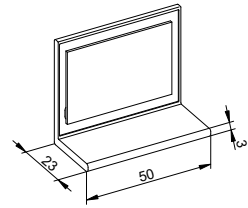

Handle

- For SOMARIS mirror cabinets
- For bonding
- Mounting set included
- Number of units: 1 piece/s

Art.-No.	Surface	£
145 90 01 01 00	chrome-plated	16.70
145 90 06 01 00	stainless steel-finish	26.70
145 90 25 01 00	brushed brass	50.00
145 90 29 01 00	brushed rose gold	50.00
145 90 37 01 00	black matt	21.70