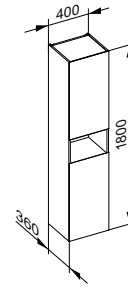

Tall unit 2-doors

- Opening by side access
- with soft close hinge
- Wall mounted

Equipment

- Open shelf across the entire width
- 4 removable glass shelves
- 2 fixed centre shelves

Illumination (optional)

- Switch on / off via integrated touch sensor or room switch
- 3000 kelvin (warm white)
- Shelf lighting
- LED
- Mains connection required

Art.-No.	Width	Height	Depth	Hinge	Illumination	Colour No.	£
328 31 XX 01 01	400 mm	1800 mm	360 mm	left	yes	18, 30, 97	1,205.90
328 31 YY 01 01	400 mm	1800 mm	360 mm	left	yes	29	1,482.30
328 31 XX 00 01	400 mm	1800 mm	360 mm	left	no	18, 30, 97	1,105.40
328 31 YY 00 01	400 mm	1800 mm	360 mm	left	no	29	1,381.80
328 31 XX 01 02	400 mm	1800 mm	360 mm	right	yes	18, 30, 97	1,205.90
328 31 YY 01 02	400 mm	1800 mm	360 mm	right	yes	29	1,482.30
328 31 XX 00 02	400 mm	1800 mm	360 mm	right	no	18, 30, 97	1,105.40
328 31 YY 00 02	400 mm	1800 mm	360 mm	right	no	29	1,381.80