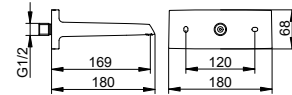

Art.-No.	Surface	£
599 82 01 00 00	chrome-plated	549.50
599 82 03 00 00	brushed bronze	769.20
599 82 06 00 00	stainless steel-finish	769.20
599 82 13 00 00	brushed black chrome	769.20
599 82 25 00 00	brushed brass	1,373.70
599 82 29 00 00	brushed rose gold	1,373.70
599 82 37 00 00	black matt	659.30