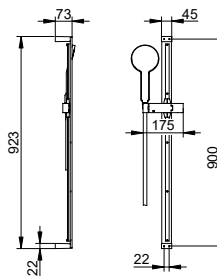

Art.-No.	Surface	£
511 87 01 00 00	chrome-plated	496.30