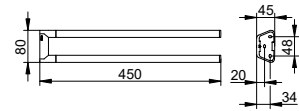

Towel holder 2 arms

- Rigid
- Concealed fixing
- For screwing or glueing (optional)
- Mounting set included

Art.-No.	Depth	Surface	£
128 18 01 00 00	450 mm	chrome-plated	103.80
128 18 37 00 00	450 mm	black matt	134.90
Art.-No.	Optional accessories (see accessories equipment)	£	
049 94 00 06 00	Glue Set No. 6	16.20