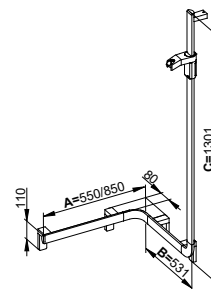

Corner grab rail for shower with side hand shower sliding rail

- Max. load capacity 115 kg
- Sliding bracket for hoses with conical nuts
- Hand shower bracket position front
- Adjustable angle of hand shower bracket
- For screwing
- 3 x Mounting set 1 (349 90 00 01 00)

Mounting sets
(3 x depending on type of wall)
Please order separately.

Art.-No.	Hand shower sliding rail	A Width	B Depth	C Height	Surface	£
350 08 01 66 01	right	550 mm	531 mm	1301 mm	chrome-plated	694.20
350 08 01 86 01	right	850 mm	531 mm	1301 mm	chrome-plated	739.30
350 08 01 66 02	left	550 mm	531 mm	1301 mm	chrome-plated	694.20
350 08 01 86 02	left	850 mm	531 mm	1301 mm	chrome-plated	739.30
350 08 17 66 01	right	550 mm	531 mm	1301 mm	aluminium silver-anodized / chrome-plated	590.00
350 08 17 86 01	right	850 mm	531 mm	1301 mm	aluminium silver-anodized / chrome-plated	628.60
350 08 17 66 02	left	550 mm	531 mm	1301 mm	aluminium silver-anodized / chrome-plated	590.00
350 08 17 86 02	left	850 mm	531 mm	1301 mm	aluminium silver-anodized / chrome-plated	628.60
350 08 37 66 01	right	550 mm	531 mm	1301 mm	black matt	741.80
350 08 37 86 01	right	850 mm	531 mm	1301 mm	black matt	780.00
350 08 37 66 02	left	550 mm	531 mm	1301 mm	black matt	741.80
350 08 37 86 02	left	850 mm	531 mm	1301 mm	black matt	780.00

Art.-No.	Spare part	£
349 90 00 01 00	Mounting set 1	7.90
350 10 01 01 00	Sliding bracket for hand shower	chrome-plated 47.10
350 10 37 01 00	Sliding bracket for hand shower	black matt 47.90
Optional accessories (see universal items Care)		
349 90 00 02 00	Mounting set 4	6.60
349 93 00 02 00	Mounting set 7	7.60
Optional accessories (see chapter)		
351 81 01 00 37	Shower seat	chrome-plated / black 756.50
351 81 01 00 51	Shower seat	chrome-plated / white 756.50
351 81 17 00 37	Shower seat	aluminium silver-anodized / black 673.70
351 81 17 00 51	Shower seat	aluminium silver-anodized / white 673.70
351 81 37 00 37	Shower seat	black matt / black 756.50