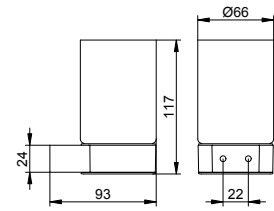

Tumbler holder

- Crystal glass tumbler
- Concealed fixing
- For screwing
- Mounting set included

Art.-No.	Surface	£
149 50 01 90 00	chrome-plated	114.40
149 50 07 90 00	stainless steel	158.20
149 50 17 90 00	aluminium-finish	97.20
149 50 37 90 00	black matt	114.40

Art.-No.	Spare part	£
149 50 00 90 00	Crystal glass tumbler	30.70