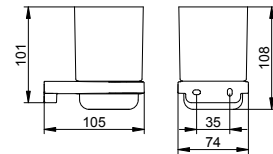

Tumbler holder

- Crystal glass tumbler
- Concealed fixing
- For screwing
- Mounting set included

Art.-No.	Surface	£
127 50 01 90 00	chrome-plated	87.20
127 50 06 90 00	stainless steel-finish	126.40
127 50 25 90 00	brushed brass	218.00
127 50 29 90 00	brushed rose gold	218.00

Art.-No.	Spare part	£
127 50 00 90 00	Crystal glass tumbler	21.80

Toilet paper holder

- Swivelling
- Open form
- Roll width up to 120 mm
- Concealed fixing
- For screwing
- Mounting set included