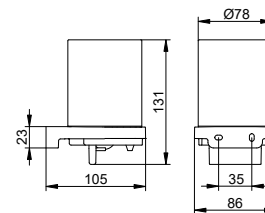

Art.-No.	Surface	£
127 52 01 90 00	chrome-plated	132.20
127 52 06 90 00	stainless steel-finish	181.50
127 52 25 90 00	brushed brass	296.60
127 52 29 90 00	brushed rose gold	296.60

Art.-No.	Spare part	Surface	£
199 52 00 00 24	Crystal slip-on cup	frosted	50.00
199 52 00 01 00	Pump		29.40