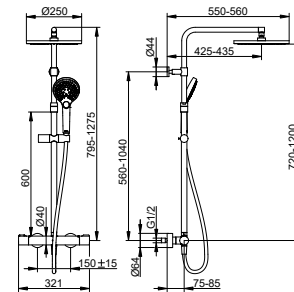

Thermostatic shower mixer exposed

- Connection type: Ball S-connector G 1/2
- Wall outlet for shower hose G 1/2
- Temperature regulator
- Safety shut-off at 38 °C
- Stop valve with ceramic sealing disks
- Flow rate: 25 l/min
- Intrinsically safe against backflow as per DIN EN 1717
- Suitable for flow heaters
- Sound-tested

Lockable ball S-connectors are required for thermal disinfection.

Art.-No.	Surface	£
539 26 01 10 01	chrome-plated	295.00
539 26 17 10 01	aluminium-finish	372.40
539 26 37 10 01	black matt	343.80

Art.-No.	Optional accessories (see generic fittings)	£
599 26 01 00 01	Ball S-connector (lockable)	chrome-plated 98.00
599 26 37 00 01	Ball S-connector (lockable)	black matt 117.60

Thermostatic shower mixer exposed with shower head

- Connection type: Ball S-connector G 1/2
- Wall outlet for shower hose G 1/2
- Sliding bracket for hoses with conical nuts
- Hand shower with 3 jets (Normal, soft, massage jet)
- Shower hose 1600 mm
- Overhead shower (250 mm, round) Swivelling
- Temperature regulator
- Safety shut-off at 38 °C
- Diverter valve incl. shut-off with ceramic sealing disks
- Flow rate for hand shower: limited to 12 l/min
- Flow rate for shower head: limited to 15 l/min
- Intrinsically safe against backflow as per DIN EN 1717
- Suitable for flow heaters
- Sound-tested