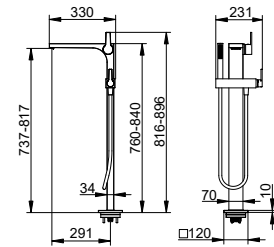

- Outlet height: 737 - 817 mm
- Projection: 291 mm
- Connection type: Rough part G 1/2
- Wall outlet for shower hose G 1/2
- Hand shower bracket for hoses with conical nuts
- Hand shower with 1 jet (Normal jet)
- Shower hose 1250 mm
- Mixing cartridge with ceramic sealing disks
- With temperature limiter
- Aerator 40x10
- Flow rate: limited to 25 l/min
- Flow rate for hand shower: limited to 12 l/min
- Intrinsicly safe against backflow as per DIN EN 1717
- Suitable for flow heaters
- Sound-tested