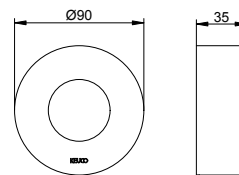

Extension rosette for thermostatic mixer concealed

- Is required if the main body is installed too flat
- Extensions: 25 mm
- Installation Depth: 55 - 80 mm

Suitable for:
595 53 XX 00 0X

Art.-No.	Rosette	Surface	£
595 53 01 02 81	round	chrome-plated	136.40
595 53 01 02 82	square	chrome-plated	183.20
595 53 03 02 81	round	brushed bronze	190.90
595 53 03 02 82	square	brushed bronze	256.40
595 53 06 02 81	round	stainless steel-finish	190.90
595 53 06 02 82	square	stainless steel-finish	256.40
595 53 13 02 81	round	brushed black chrome	190.90
595 53 13 02 82	square	brushed black chrome	256.40
595 53 17 02 81	round	aluminium-finish	163.60
595 53 25 02 81	round	brushed brass	340.90
595 53 25 02 82	square	brushed brass	457.90
595 53 29 02 81	round	brushed rose gold	340.90
595 53 29 02 82	square	brushed rose gold	457.90
595 53 37 02 81	round	black matt	163.60
595 53 37 02 82	square	black matt	219.80