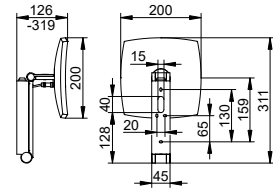

**Cosmetic mirror iLook_move
square illuminated with rocker
switch**

- Measurements: 200 x 200 mm
- Protection code: IP 24
- Wall mounted
- 3-dimensionally adjustable arm
- Mirror one-sided, concave
- Magnification factor: x 5