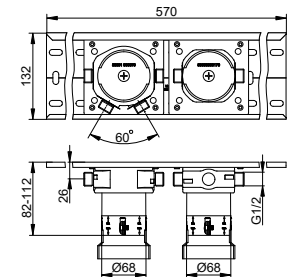

Art.-No.	£
599 51 00 21 70	451.50

Art.-No.	Optional accessories (see chapter)	£
595 71 00 00 01	Fixing bracket set	59.10