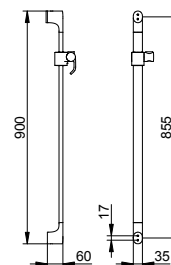

**Hand shower sliding rail
EDITION 400**

- Sliding bracket for hoses with conical nuts
- Hand shower bracket position left
- Adjustable angle of hand shower bracket
- With tile compensation plate (5 mm)
- For screwing
- Mounting set included

Art.-No.	Surface	£
515 85 01 09 00	chrome-plated	238.50
515 85 03 09 00	brushed bronze	333.90
515 85 13 09 00	brushed black chrome	333.90

**Hand shower sliding rail
PLAN BLUE**

- Sliding bracket for hoses with conical nuts
- Hand shower bracket position usable optionally on left or right
- Adjustable angle of hand shower bracket
- With tile compensation plate (5 mm)
- For screwing
- Mounting set included