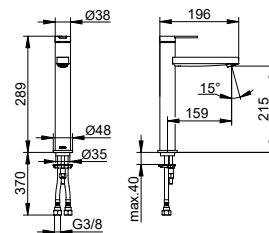

**Single lever basin mixer 210
IXMO Flat**

- Outlet height: 215 mm
- Projection: 159 mm
- Single hole installation with quick installation system
- Connection type: connecting hoses G 3/8
- Mixing cartridge with ceramic sealing disks
- With temperature limiter
- Aerator M 24x1, jet angle +/- 6° adjustable fit
- Flow rate: limited to 7.6 l/min
- Suitable for flow heaters
- Sound-tested

Art.-No.	PUW	Surface	£
595 10 01 31 00	no	chrome-plated	375.80
595 10 06 31 00	no	stainless steel-finish	526.10
595 10 25 31 00	no	brushed brass	939.40
595 10 29 31 00	no	brushed rose gold	939.40
595 10 37 31 00	no	black matt	450.90

Art.-No.	Optional accessories (see generic fittings)	£
595 99 01 02 02	Square rosette	chrome-plated 22.00
595 99 06 02 02	Square rosette	stainless steel-finish 30.80
595 99 25 02 02	Square rosette	brushed brass 54.90
595 99 29 02 02	Square rosette	brushed rose gold 54.90
595 99 37 02 02	Square rosette	black matt 26.40