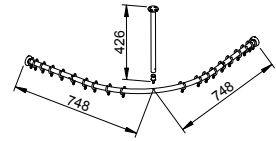

Set of shower curtain rails for quadrant shower trays

3 x Wall mounting (149 35 XX 00 00)

- Concealed fixing
- For screwing
- Mounting set included
- Number of units: 1 piece/s

2 x Shower curtain rail (149 30 XX 03 00)

- Can be shortened
- Can also be used as a ceiling support
- Number of units: 1 piece/s

1 x Shower curtain rail (149 30 XX 04 00)

- Can be shortened
- Can also be used as a ceiling support
- Number of units: 1 piece/s

1 x Pipe bend (149 25 XX 00 00)

- Fixing point for ceiling support
- Number of units: 1 piece/s

1 x Connecting piece (149 31 XX 00 00)

- Connection between ceiling support and tube angle piece / connecting tube
- Number of units: 1 piece/s

2 x Curtain ring (149 27 XX 01 03)

- Number of units: 10 piece/s

Art.-No.	Width	Depth	Surface	£
149 38 01 09 00	748 mm	748 mm	chrome-plated	324.40
149 38 17 09 00	748 mm	748 mm	aluminium silver-anodized / chrome-plated	283.30