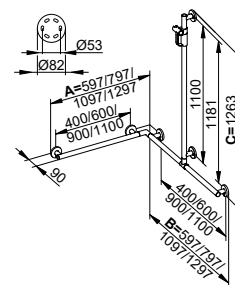

Corner grab rail for shower with hand shower sliding rail

- Max. load capacity 115 kg
- Hand shower sliding rail usable optionally on left or right
- Sliding bracket for hoses with conical nuts
- Hand shower bracket position usable optionally on left or right
- Adjustable angle of hand shower bracket
- For screwing
- 6 x Mounting set 1 (349 90 00 01 00)

Mounting sets (6 x depending on type of wall)

Please order separately.

From 1297 mm long models are provided with a third wall mounting set.

Art.-No.	A Width	B Depth	C Height	Surface	£
349 15 01 46 11	597 mm	797 mm	1263 mm	chrome-plated	746.30
349 15 01 49 11	597 mm	1097 mm	1263 mm	chrome-plated	784.30
349 15 01 64 11	797 mm	597 mm	1263 mm	chrome-plated	746.30
349 15 01 66 11	797 mm	797 mm	1263 mm	chrome-plated	772.70
349 15 01 69 11	797 mm	1097 mm	1263 mm	chrome-plated	810.70
349 15 01 94 11	1097 mm	597 mm	1263 mm	chrome-plated	784.30
349 15 01 96 11	1097 mm	797 mm	1263 mm	chrome-plated	810.70
349 15 01 99 11	1097 mm	1097 mm	1263 mm	chrome-plated	849.00
349 15 01 91 11	1097 mm	1297 mm	1263 mm	chrome-plated	875.50
349 15 01 19 11	1297 mm	1097 mm	1263 mm	chrome-plated	875.50
349 15 17 46 11	597 mm	797 mm	1263 mm	aluminium silver-anodized / chrome-plated	634.30
349 15 17 49 11	597 mm	1097 mm	1263 mm	aluminium silver-anodized / chrome-plated	666.70
349 15 17 64 11	797 mm	597 mm	1263 mm	aluminium silver-anodized / chrome-plated	634.30
349 15 17 66 11	797 mm	797 mm	1263 mm	aluminium silver-anodized / chrome-plated	656.90
349 15 17 69 11	797 mm	1097 mm	1263 mm	aluminium silver-anodized / chrome-plated	689.10
349 15 17 94 11	1097 mm	597 mm	1263 mm	aluminium silver-anodized / chrome-plated	666.70
349 15 17 96 11	1097 mm	797 mm	1263 mm	aluminium silver-anodized / chrome-plated	689.10
349 15 17 99 11	1097 mm	1097 mm	1263 mm	aluminium silver-anodized / chrome-plated	721.70
349 15 17 91 11	1097 mm	1297 mm	1263 mm	aluminium silver-anodized / chrome-plated	744.20
349 15 17 19 11	1297 mm	1907 mm	1263 mm	aluminium silver-anodized / chrome-plated	744.20

Art.-No.	Spare part	£
349 10 01 00 00	Sliding bracket for hand shower	chrome-plated 106.20
349 10 17 00 00	Sliding bracket for hand shower	aluminium-finish 90.20
349 90 00 01 00	Mounting set 1	7.90
Optional accessories (see chapter)		
349 12 01 00 01	Wall bracket spacer for tiled wall	chrome-plated 63.60
349 81 01 00 37	Shower seat	chrome-plated / black 756.50
349 81 01 00 38	Shower seat	chrome-plated / light grey 756.50
349 81 01 00 51	Shower seat	chrome-plated / white 756.50
349 81 17 00 37	Shower seat	aluminium silver-anodized / black 673.70
349 81 17 00 38	Shower seat	aluminium silver-anodized / light grey 673.70
349 81 17 00 51	Shower seat	aluminium silver-anodized / white 673.70
Optional accessories (see universal items Care)		
349 90 00 02 00	Mounting set 4	6.60
349 93 00 02 00	Mounting set 7	7.60