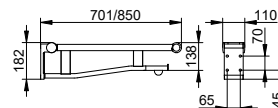

Drop down supporting rail WC

- Max. load capacity 115 kg
- Folds upwards
- Brake prevents unintended lowering
- Toilet paper holder
- With roll brake
- Roll width up to 100 mm
- Supporting surface plastic
- Concealed fixing
- For screwing