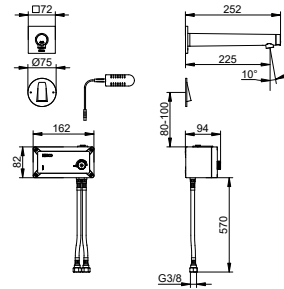

**Electronic basin mixer
concealed mains powered**

- Without basin waste plug
- Connection type: Rough part
- Mixing valve with ceramic sealing disks
- Aerator M 20x1, jet angle +/- 6° adjustable fit
- Flow rate: limited to 5 l/min
- Suitable for flow heaters
- EU taxonomy: max. 6 l/min - significant contribution (SC) possible
- Sound-tested

Electronics

- Infrared sensors (Adjustable operating distance, Adjustable run-on time)
- Manual water stop for cleaning
- Adjustable optional hygiene flushing (3 - 24 h)
- mains powered
- Voltage 6 V, entrance hall 100 - 230 V

Art.-No.	Rosette	Projection	Surface	£
595 17 01 11 01	round	225 mm	chrome-plated	911.30
595 17 01 11 02	square	225 mm	chrome-plated	916.50
595 17 37 11 01	round	225 mm	black matt	1,093.60
595 17 37 11 02	square	225 mm	black matt	1,099.80

Art.-No.	Required accessories (see generic fittings)	£
599 17 00 00 70	Rough part	93.60
Optional accessories (see generic fittings)		
599 11 00 00 00	Bluetooth adapter	156.90

**Single lever bidet mixer
IXMO Pure**

- Outlet height: 70 mm
- Projection: 110 mm
- Single hole installation with quick installation system
- Connection type: connecting hoses G 3/8
- Mixing cartridge with ceramic sealing disks
- Ball joint Aerator M 18,5x1, jet angle +/- 20° adjustable fit
- Flow rate: limited to 7.6 l/min
- Suitable for flow heaters
- Sound-tested