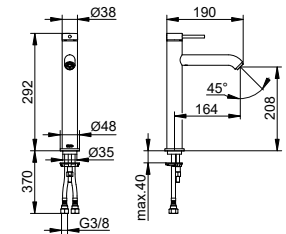

Art.-No.	PUW	Surface	£
595 10 01 21 00	no	chrome-plated	330.60
595 10 37 21 00	no	black matt	396.70

Art.-No.	Optional accessories (see generic fittings)	£
595 99 01 02 02	Square rosette	chrome-plated 22.00
595 99 37 02 02	Square rosette	black matt 26.40

Fittings
IXMO