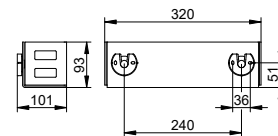

Shower shelf closed form

- Removable
- Concealed fixing
- For screwing or glueing (optional)
- Mounting set included

Art.-No.	Surface	£
249 54 37 00 00	black matt	146.20
249 54 51 00 00	white matt	146.20
Art.-No.	Optional accessories (see accessories equipment)	£
049 94 00 01 00	Glue Set No. 1	11.50