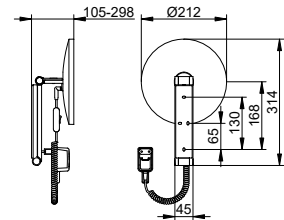

**Cosmetic mirror iLook_move
round illuminated with spiral
cable and cable switch**

- Diameter: 212 mm
- Protection code: IP 20
- Wall mounted
- 3-dimensionally adjustable arm
- Mirror one-sided, concave
- Magnification factor: x 5