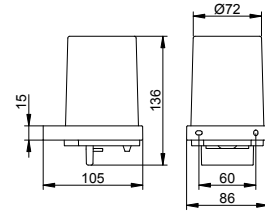

Art.-No.	Surface	£
111 52 01 90 00	chrome-plated	173.20
111 52 03 90 00	brushed bronze	257.30
111 52 06 90 00	stainless steel-finish	257.30
111 52 13 90 00	brushed black chrome	257.30
111 52 25 90 00	brushed brass	453.40
111 52 29 90 00	brushed rose gold	453.40
111 52 37 90 00	black matt	173.20

Art.-No.	Spare part	£
111 52 00 90 00	Crystal slip-on cup	frosted 33.10
199 52 00 01 00	Pump	29.40
199 52 37 00 21	Metal slip-on cup	black matt 33.10