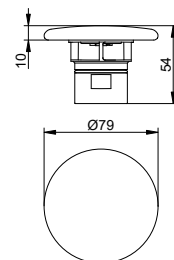

Ceramic drain cover for waste and overflow set CLOU

- With CleanPlus surface sealant

Suitable for:
599 14

Art.-No.	Surface	£
599 90 31 00 00	white	49.80