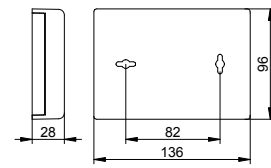

Sanitary bag dispenser

- Vertical or horizontal assembly
- Filling through removable housing
- For a maximum of 50 sanitary bags
- Concealed fixing
- For screwing
- Mounting set included
- 1 pack of sanitary bags (50 pieces) included

Art.-No.	Surface	£
049 76 01 00 00	chrome-plated	42.80
049 76 06 00 00	stainless steel-finish	68.40
049 76 17 00 00	aluminium-finish	41.50
049 76 37 00 00	black matt	34.10
049 76 51 00 00	white matt	34.10

Art.-No.	Spare part	£
049 76 00 01 00	Sanitary bags	195.80

Sanitary waste container

- with lid
- with foot pedal
- Detachable container
- Capacity 3 l
- Concealed fixing
- For screwing
- Mounting set included