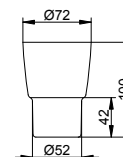

Art.-No.	£
023 50 00 90 00	14.00

Acrylic glass

Suitable for:
027 50 01 00 00

Art.-No.	£
008 50 00 01 00	7.10

Toilet paper holder

- Swivelling
- Open form
- Roll width up to 120 mm
- Concealed fixing
- For screwing
- Mounting set included