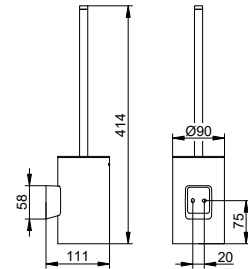

Art.-No.	Surface	£
146 64 01 90 00	chrome-plated	101.20
146 64 37 90 00	black matt	131.50

Art.-No.	Spare part	Surface	£
149 72 00 40 00	Toilet brush head	black	10.20
149 72 00 41 00	Toilet brush head	white	10.20
149 72 01 40 00	Toilet brush with handle	chrome-plated / white	37.30
149 72 37 40 01	Toilet brush with handle	black matt / black	37.30
199 64 01 00 15	Crystal glass container housing	chrome-plated / white	85.60
199 64 37 00 07	Plastic insert	black	8.60
199 64 37 00 15	Crystal glass container housing	black matt / black	85.60
199 64 51 00 07	Plastic insert	white	8.60