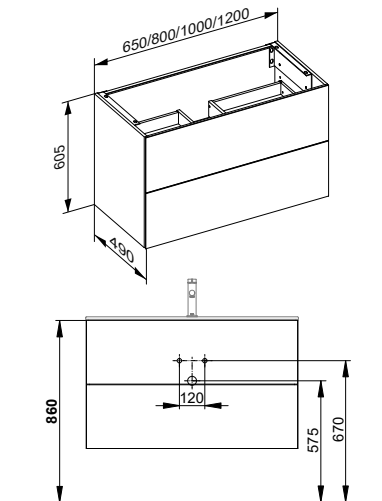

Illumination

- Without

Optional drawer divider:

Width 650 mm = 1 x size M

Width 800 mm = 1 x size L

Width 1000 mm = 1 x size M + 1 x size L

Width 1200 mm = 2 x size L

Art.-No.	Width	Height	Depth	Colour No.	£
331 53 XX 00 00	650 mm	605 mm	490 mm	18, 30, 97	1,071.80
331 53 YY 00 00	650 mm	605 mm	490 mm	11, 14, 29	1,226.30
331 63 XX 00 00	800 mm	605 mm	490 mm	18, 30, 97	1,228.30
331 63 YY 00 00	800 mm	605 mm	490 mm	11, 14, 29	1,393.40
331 73 XX 00 00	1000 mm	605 mm	490 mm	18, 30, 97	1,287.80
331 73 YY 00 00	1000 mm	605 mm	490 mm	11, 14, 29	1,467.10
331 83 XX 00 00	1200 mm	605 mm	490 mm	18, 30, 97	1,349.20
331 83 YY 00 00	1200 mm	605 mm	490 mm	11, 14, 29	1,542.30