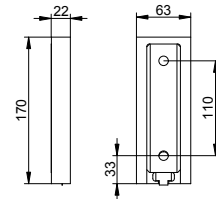

Art.-No.	Surface	£
349 03 01 00 00	chrome-plated	131.90

Art.-No.	Optional accessories (see universal items Care)	£
349 92 00 01 00	Mounting set 3	6.60
349 92 00 02 00	Mounting set 6	6.60
349 95 00 02 00	Mounting set 9	6.50
349 97 00 01 00	Mounting set 11	46.40