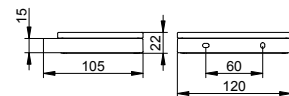

Soap shelf

- Crystal glass soap dish frosted
- Concealed fixing
- For screwing
- Mounting set included

Not available in special finishes.

Art.-No.	Surface	£
111 55 01 90 00	chrome-plated	118.00

Art.-No.	Spare part	£
111 55 00 90 00	Crystal glass soap dish	frosted 45.90