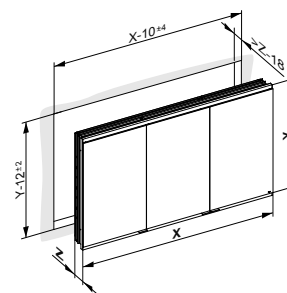

Equipment

- 1 shaver socket (optional)
- 1 shaver socket + 1 dual USB charging point (optional)
- 2 x 3 height-adjustable glass shelves (height 700 mm)
- 2 x 4 height-adjustable glass shelves (height 900 mm)