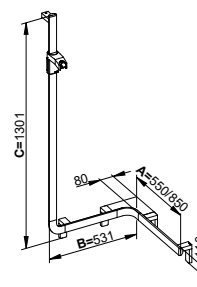

Corner grab rail for shower with side hand shower sliding rail

- Max. load capacity 115 kg
- Sliding bracket for hoses with conical nuts
- Hand shower bracket position front
- Adjustable angle of hand shower bracket
- For screwing
- 3 x Mounting set 1 (349 90 00 01 00)

Mounting sets
(3 x depending on type of wall)
Please order separately.

Art.-No.	Hand shower sliding rail	A Width	B Depth	C Height	Surface	£
350 08 01 66 01	right	550 mm	531 mm	1301 mm	chrome-plated	694.20
350 08 01 86 01	right	850 mm	531 mm	1301 mm	chrome-plated	739.30
350 08 01 66 02	left	550 mm	531 mm	1301 mm	chrome-plated	694.20
350 08 01 86 02	left	850 mm	531 mm	1301 mm	chrome-plated	739.30
350 08 17 66 01	right	550 mm	531 mm	1301 mm	aluminium silver-anodized / chrome-plated	590.00
350 08 17 86 01	right	850 mm	531 mm	1301 mm	aluminium silver-anodized / chrome-plated	628.60
350 08 17 66 02	left	550 mm	531 mm	1301 mm	aluminium silver-anodized / chrome-plated	590.00
350 08 17 86 02	left	850 mm	531 mm	1301 mm	aluminium silver-anodized / chrome-plated	628.60
350 08 37 66 01	right	550 mm	531 mm	1301 mm	black matt	741.80
350 08 37 86 01	right	850 mm	531 mm	1301 mm	black matt	780.00
350 08 37 66 02	left	550 mm	531 mm	1301 mm	black matt	741.80
350 08 37 86 02	left	850 mm	531 mm	1301 mm	black matt	780.00

Art.-No.	Spare part	£
349 90 00 01 00	Mounting set 1	7.90
350 10 01 01 00	Sliding bracket for hand shower	chrome-plated 47.10
350 10 37 01 00	Sliding bracket for hand shower	black matt 47.90
Optional accessories (see universal items Care)		
349 90 00 02 00	Mounting set 4	6.60
349 93 00 02 00	Mounting set 7	7.60
Optional accessories (see chapter)		
351 81 01 00 37	Shower seat	chrome-plated / black 756.50
351 81 01 00 51	Shower seat	chrome-plated / white 756.50
351 81 17 00 37	Shower seat	aluminium silver-anodized / black 673.70
351 81 17 00 51	Shower seat	aluminium silver-anodized / white 673.70
351 81 37 00 37	Shower seat	black matt / black 756.50