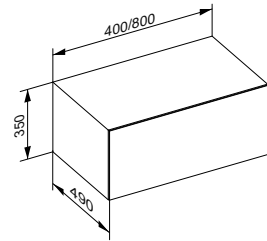

Side unit 1 front drawer

- Opening with handle
- With soft-closing mechanism
- Wall mounted

Equipment

- None

Illumination

- Switches on / off automatically
- 3000 kelvin (warm white)
- Interior illumination
- LED
- Mains connection with socket required

Art.-No.	Width	Height	Depth	Illumination	Surface	£
325 41 96 04 01	400 mm	350 mm	490 mm	yes	Customised design PG1	1,555.60
325 41 97 04 01	400 mm	350 mm	490 mm	yes	Customised design PG2	2,006.70
325 41 98 04 01	400 mm	350 mm	490 mm	yes	Customised design PG3	2,207.10
325 41 96 04 00	400 mm	350 mm	490 mm	no	Customised design PG1	1,223.50
325 41 97 04 00	400 mm	350 mm	490 mm	no	Customised design PG2	1,674.60
325 41 98 04 00	400 mm	350 mm	490 mm	no	Customised design PG3	1,875.10
325 41 96 08 01	800 mm	350 mm	490 mm	yes	Customised design PG1	1,662.50
325 41 97 08 01	800 mm	350 mm	490 mm	yes	Customised design PG2	2,129.50
325 41 98 08 01	800 mm	350 mm	490 mm	yes	Customised design PG3	2,351.10
325 41 96 08 00	800 mm	350 mm	490 mm	no	Customised design PG1	1,330.30
325 41 97 08 00	800 mm	350 mm	490 mm	no	Customised design PG2	1,797.40
325 41 98 08 00	800 mm	350 mm	490 mm	no	Customised design PG3	2,018.90

Art.-No.	Required accessories (see accessories bathroom furniture)	£
490 31 97 04 00	Cover plate 401 mm 4 mm 483 mm Customised design PG2	263.90
490 31 97 08 00	Cover plate 801 mm 4 mm 483 mm Customised design PG2	352.30
490 41 01 00 02	Handle 12 mm 80 mm 2 mm chrome-plated	34.50
490 41 03 00 02	Handle 12 mm 80 mm 2 mm brushed bronze	55.30
490 41 06 00 02	Handle 12 mm 80 mm 2 mm stainless steel-finish	55.30
490 41 13 00 02	Handle 12 mm 80 mm 2 mm brushed black chrome	55.30
490 41 17 00 02	Handle 12 mm 80 mm 2 mm aluminium-finish	41.40
490 41 25 00 02	Handle 12 mm 80 mm 2 mm brushed brass	103.60
490 41 29 00 02	Handle 12 mm 80 mm 2 mm brushed rose gold	103.60
490 41 37 00 02	Handle 12 mm 80 mm 2 mm black matt	44.90
Optional accessories (see accessories bathroom furniture)		
490 10 57 02 00	Storage box 178 mm 71 mm 372 mm carbon	76.70