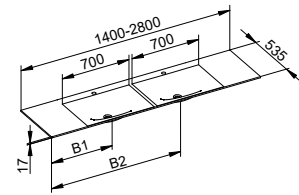

Art.-No.	Width	Height	Depth	Surface	£
312 63 70 14 02	1400 mm	17 mm	535 mm	satın white	2,341.80
312 80 70 17 02	1750 mm	17 mm	535 mm	satın white	2,593.30
312 80 70 21 02	2100 mm	17 mm	535 mm	satın white	2,843.70
312 80 70 24 02	2450 mm	17 mm	535 mm	satın white	3,096.20
312 80 70 28 02	2800 mm	17 mm	535 mm	satın white	3,266.80