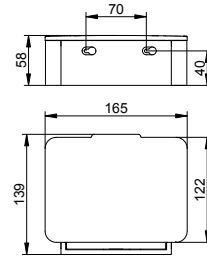

Moist tissue box

- with lid
- Detachable container
- Top loading
- For maximum pack size: 145 x 102 x 43 mm
- Concealed fixing
- For screwing
- Mounting set included

Art.-No.	Surface	£
149 67 01 00 01	chrome-plated	246.50