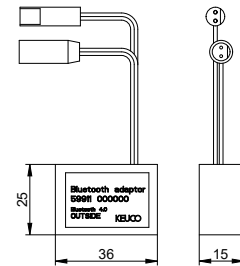

Art.-No.	£
599 11 00 00 00	156.90

Suitable for:
595 12 XX 11 00, 595 17 XX 11 0X