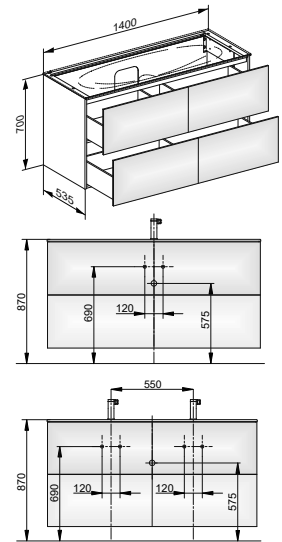

Washbasin base cabinet for built-in washbasins 2 x 2 front drawers

- Push-to-open
- With soft-closing mechanism
- Wall mounted

Equipment

- Odour trap G 1 1/4 x 32
- 4 movable storage boxes

Illumination (optional)

- Switches on / off automatically
- 3000 kelvin (warm white)
- Interior illumination
- LED
- Mains connection with socket required

Art.-No.	Width	Height	Depth	Illumination	Colour No.	£
313 64 XX 01 00	1400 mm	700 mm	535 mm	yes	37, 38, 39	2,929.10
313 64 YY 01 00	1400 mm	700 mm	535 mm	yes	11, 14, 18, 27, 28, 30, 89	3,807.80
313 64 ZZ 01 00	1400 mm	700 mm	535 mm	yes	21	4,950.00
313 64 XX 00 00	1400 mm	700 mm	535 mm	no	37, 38, 39	2,461.40
313 64 YY 00 00	1400 mm	700 mm	535 mm	no	11, 14, 18, 27, 28, 30, 89	3,199.80
313 64 ZZ 00 00	1400 mm	700 mm	535 mm	no	21	4,159.70

Art.-No.	Optional accessories (see washbasins)	£
311 60 31 14 00	Washbasin without tap hole	1407 mm 17 mm 538 mm white 970.40
311 60 31 14 01	Washbasin with 1 tap hole	1407 mm 17 mm 538 mm white 1,068.30
311 60 31 14 02	Double washbasin with 2 x 1 tap hole	1407 mm 17 mm 538 mm white 990.50
321 60 31 14 00	Washbasin without tap hole	1409 mm 17 mm 538 mm white 926.10
321 60 31 14 01	Washbasin with 1 tap hole	1409 mm 17 mm 538 mm white 1,017.80
321 60 31 14 02	Double washbasin with 2 x 1 tap hole	1409 mm 17 mm 538 mm white 949.20