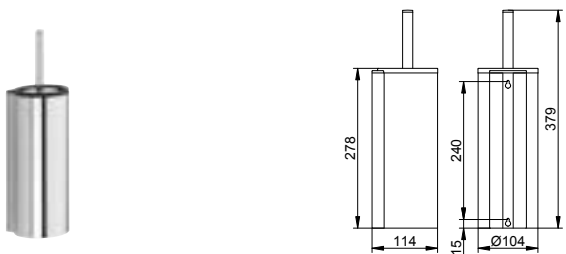

Art.-No.	Surface	£
149 64 01 01 00	chrome-plated / black	202.50
149 64 07 01 00	stainless steel / black	278.50
149 64 17 01 00	aluminium silver-anodized / black	66.80

Art.-No.	Spare part	£
100 64 00 40 00	Toilet brush head	black 11.80
149 64 00 01 00	Plastic insert	black 36.50
149 64 01 40 00	Toilet brush with handle	chrome-plated / black 17.60
149 64 07 40 00	Toilet brush with handle	stainless steel / black 28.30
149 64 17 40 00	Toilet brush with handle	aluminium silver-anodized / black 15.00