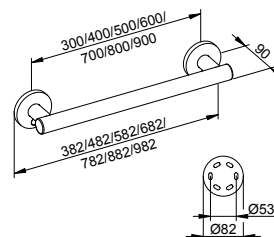

Please order separately.

The 1082 mm and 1182 mm long models are provided with a third wall mounting set (in the middle).

The 382 mm long model can not be combined with shower seat with back rest (article no. 349 81).