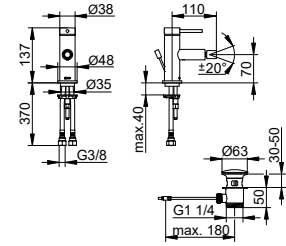

**Single lever bidet mixer
IXMO Soft**

- Outlet height: 70 mm
- Projection: 110 mm
- Single hole installation with quick installation system
- Connection type: connecting hoses G 3/8
- Mixing cartridge with ceramic sealing disks
- Ball joint Aerator M 18,5x1, jet angle +/- 20° adjustable fit
- Flow rate: limited to 7.6 l/min
- Suitable for flow heaters
- Sound-tested

Art.-No.	PUW	Surface	£
595 09 01 20 00	yes	chrome-plated	287.10
595 09 37 20 00	yes	black matt	344.50

Art.-No.	Optional accessories (see generic fittings)	£
595 99 01 02 02	Square rosette	chrome-plated 22.00
595 99 37 02 02	Square rosette	black matt 26.40

**Single lever bidet mixer
IXMO Flat**

- Outlet height: 70 mm
- Projection: 110 mm
- Single hole installation with quick installation system
- Connection type: connecting hoses G 3/8
- Mixing cartridge with ceramic sealing disks
- Ball joint Aerator M 18,5x1, jet angle +/- 20° adjustable fit
- Flow rate: limited to 7.6 l/min
- Suitable for flow heaters
- Sound-tested