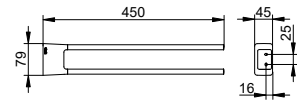

Towel holder 2 arms

- Rigid
- Concealed fixing
- For screwing or glueing
- Mounting set included
- Glue set included

Art.-No.	Depth	Surface	£
146 18 01 00 00	450 mm	chrome-plated	94.60
146 18 37 00 00	450 mm	black matt	122.90