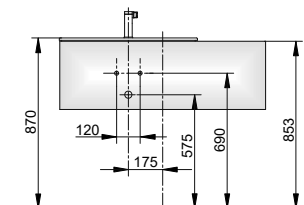

Washbasin base cabinet for built-in washbasins 1 front drawer washbasin position left

- Push-to-open
- With soft-closing mechanism
- Wall mounted

1. **Equipment**
2. Odour trap G 1 1/4 x 32
   - Movable storage box (1050 mm = 1 pc / 1400 mm = 2 pcs)

1. **Illumination (optional)**
2. Switches on / off automatically
   - 3000 kelvin (warm white)
   - Interior illumination
   - LED
   - Mains connection with socket required

Art.-No.	Width	Height	Depth	Washbasin Width	Illumination	Colour No.	£
311 53 XX 01 00	1050 mm	350 mm	535 mm	704 mm	yes	37, 38, 39	1,726.50
311 53 YY 01 00	1050 mm	350 mm	535 mm	704 mm	yes	11, 14, 18, 27, 28, 30, 89	2,074.50
311 53 ZZ 01 00	1050 mm	350 mm	535 mm	704 mm	yes	21	2,608.00
311 53 XX 00 00	1050 mm	350 mm	535 mm	704 mm	no	37, 38, 39	1,551.30
311 53 YY 00 00	1050 mm	350 mm	535 mm	704 mm	no	11, 14, 18, 27, 28, 30, 89	1,906.00
311 53 ZZ 00 00	1050 mm	350 mm	535 mm	704 mm	no	21	2,439.70
311 63 XX 01 00	1400 mm	350 mm	535 mm	1055 mm	yes	37, 38, 39	1,932.20
311 63 YY 01 00	1400 mm	350 mm	535 mm	1055 mm	yes	11, 14, 18, 27, 28, 30, 89	2,318.80
311 63 ZZ 01 00	1400 mm	350 mm	535 mm	1055 mm	yes	21	2,677.60
311 63 XX 00 00	1400 mm	350 mm	535 mm	1055 mm	no	37, 38, 39	1,724.20
311 63 YY 00 00	1400 mm	350 mm	535 mm	1055 mm	no	11, 14, 18, 27, 28, 30, 89	2,118.70
311 63 ZZ 00 00	1400 mm	350 mm	535 mm	1055 mm	no	21	2,477.60

Art.-No.	Required accessories (see accessories bathroom furniture)	£
313 20 YY 90 01	Cover plate 361 mm 3 mm 524 mm 11, 14, 18, 27, 28, 30	92.00
Optional accessories (see washbasins)		
311 40 31 07 00	Washbasin without tap hole 704 mm 17 mm 538 mm white	678.00
311 40 31 07 01	Washbasin with 1 tap hole 704 mm 17 mm 538 mm white	776.90
311 50 31 10 00	Washbasin without tap hole 1055 mm 17 mm 538 mm white	786.20
311 50 31 10 01	Washbasin with 1 tap hole 1055 mm 17 mm 538 mm white	885.20
321 40 31 07 00	Washbasin without tap hole 704 mm 17 mm 538 mm white	647.30
321 40 31 07 01	Washbasin with 1 tap hole 704 mm 17 mm 538 mm white	738.90
321 50 31 10 00	Washbasin without tap hole 1057 mm 17 mm 538 mm white	749.60
321 50 31 10 01	Washbasin with 1 tap hole 1057 mm 17 mm 538 mm white	841.20