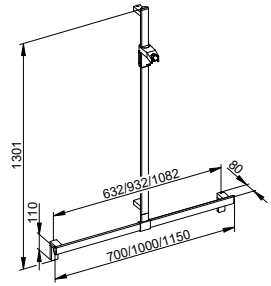

Grab bar with hand shower sliding rail

- Max. load capacity 115 kg
- Hand shower sliding rail can be positioned freely
- Sliding bracket for hoses with conical nuts
- Hand shower bracket position front
- Adjustable angle of hand shower bracket
- For screwing
- 2 x Mounting set 1 (349 90 00 01 00)

Mounting sets
(2 x depending on type of wall)
Please order separately.

Art.-No.	Width	Height	Surface	£
350 14 01 70 13	700 mm	1301 mm	chrome-plated	577.20
350 14 01 10 13	1000 mm	1301 mm	chrome-plated	603.00
350 14 01 12 13	1150 mm	1301 mm	chrome-plated	634.50
350 14 17 70 13	700 mm	1301 mm	aluminium silver-anodized / chrome-plated	428.80
350 14 17 10 13	1000 mm	1301 mm	aluminium silver-anodized / chrome-plated	439.20
350 14 17 12 13	1150 mm	1301 mm	aluminium silver-anodized / chrome-plated	453.90
350 14 37 70 13	700 mm	1301 mm	black matt	637.10
350 14 37 10 13	1000 mm	1301 mm	black matt	673.20
350 14 37 12 13	1150 mm	1301 mm	black matt	711.90

Art.-No.	Spare part	£
349 90 00 01 00	Mounting set 1	7.90
350 10 01 01 00	Sliding bracket for hand shower	chrome-plated 47.10
350 10 37 01 00	Sliding bracket for hand shower	black matt 47.90

Optional accessories (see universal items Care)

349 90 00 02 00	Mounting set 4	6.60
349 93 00 02 00	Mounting set 7	7.60

Optional accessories (see chapter)

351 81 01 00 37	Shower seat	chrome-plated / black	756.50
351 81 01 00 51	Shower seat	chrome-plated / white	756.50
351 81 17 00 37	Shower seat	aluminium silver-anodized / black	673.70
351 81 17 00 51	Shower seat	aluminium silver-anodized / white	673.70
351 81 37 00 37	Shower seat	black matt / black	756.50