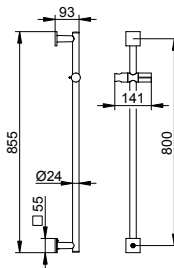

Hand shower sliding rail IXMO

- Sliding bracket for hoses with conical nuts
- Hand shower bracket position usable optionally on left or right
- Adjustable angle of hand shower bracket
- With tile compensation plate (5 mm)
- For screwing or glueing (optional)
- Mounting set included

Art.-No.	Rosette	Surface	£
595 85 01 09 01	round	chrome-plated	172.50
595 85 01 09 02	square	chrome-plated	177.70
595 85 06 09 01	round	stainless steel-finish	241.60
595 85 06 09 02	square	stainless steel-finish	248.80
595 85 17 09 01	round	aluminium-finish	207.00
595 85 25 09 01	round	brushed brass	431.40
595 85 25 09 02	square	brushed brass	444.20
595 85 29 09 01	round	brushed rose gold	431.40
595 85 29 09 02	square	brushed rose gold	444.20
595 85 37 09 01	round	black matt	207.00
595 85 37 09 02	square	black matt	213.20

Art.-No.	Optional accessories (see generic fittings)	£
049 94 00 03 00	Glue Set No. 3	26.40

Hand shower sliding rail EDITION 11

- Sliding bracket for hoses with conical nuts
- Hand shower bracket position usable optionally on left or right
- Adjustable angle of hand shower bracket
- With tile compensation plate (5 mm)
- For screwing
- Mounting set included