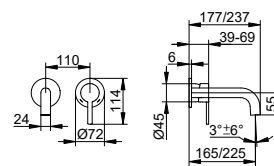

Single lever basin mixer concealed 2 holes

- Without basin waste plug
- Connection type: Rough part G 1/2
- Mixing cartridge with ceramic sealing disks
- With temperature limiter
- Aerator M 21,5x1, jet angle +/- 6° adjustable fit
- Flow rate: limited to 5 l/min
- Suitable for flow heaters
- EU taxonomy: max. 6 l/min - significant contribution (SC) possible

Art.-No.	Projection	Surface	£
539 16 01 02 01	165 mm	chrome-plated	196.30
539 16 01 12 01	225 mm	chrome-plated	207.50
539 16 06 02 01	165 mm	stainless steel-finish	274.80
539 16 06 12 01	225 mm	stainless steel-finish	290.40
539 16 07 02 01	165 mm	stainless steel	314.10
539 16 07 12 01	225 mm	stainless steel	331.90
539 16 17 02 01	165 mm	aluminium-finish	235.50
539 16 17 12 01	225 mm	aluminium-finish	248.90
539 16 37 02 01	165 mm	black matt	235.50
539 16 37 12 01	225 mm	black matt	248.90

Art.-No.	Required accessories (see generic fittings)	£
599 16 00 00 70	Rough part	297.60

Single lever basin mixer exposed

- Without basin waste plug
- Connection type: Ball S-connector G 1/2
- Mixing cartridge with ceramic sealing disks
- With temperature limiter
- Aerator M 24x1
- Flow rate: limited to 9 l/min
- Suitable for flow heaters