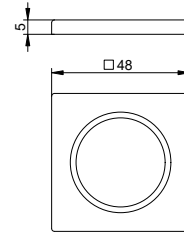

Square rosette for single lever basin mixer and bidet mixer

- Rosette shape: square

Suitable for:
595 01 xx xx 01, 595 02 xx xx 00,
595 09 xx x0 00, 595 10 xx x1 00

Art.-No.	Surface	£
595 99 01 02 02	chrome-plated	22.00
595 99 06 02 02	stainless steel-finish	30.80
595 99 25 02 02	brushed brass	54.90
595 99 29 02 02	brushed rose gold	54.90
595 99 37 02 02	black matt	26.40

Bluetooth adapter for electronic basin mixer

- Only for electronic sensor fittings with mains connection
- Bluetooth 4.0
- Operating distance: 10 m
- Password-protected monitoring
- For wireless data communication via Apple and Android devices
- Suitable app available free of charge in the Apple App Store or Google Play Store
- App settings: Range and run-on time, hygiene rinse, cleaning mode, saving profiles, resetting to factory settings