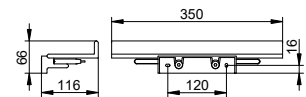

Art.-No.	Surface	£
128 59 37 00 00	black matt	153.50
128 59 51 00 00	white matt / chrome-plated	153.50

Art.-No.	Spare part	£
199 59 00 01 37	Glass wiper	black 22.90
199 59 00 01 51	Glass wiper	white 22.90

Art.-No.	Optional accessories (see accessories equipment)	£
049 94 00 09 00	Glue Set No. 9	21.30