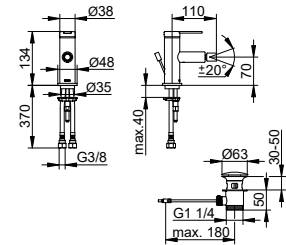

Art.-No.	PUW	Surface	£
595 09 01 30 00	yes	chrome-plated	287.10
595 09 06 30 00	yes	stainless steel-finish	401.90
595 09 25 30 00	yes	brushed brass	717.80
595 09 29 30 00	yes	brushed rose gold	717.80
595 09 37 30 00	yes	black matt	344.50

Art.-No.	Optional accessories (see generic fittings)	£
595 99 01 02 02	Square rosette	chrome-plated 22.00
595 99 06 02 02	Square rosette	stainless steel-finish 30.80
595 99 25 02 02	Square rosette	brushed brass 54.90
595 99 29 02 02	Square rosette	brushed rose gold 54.90
595 99 37 02 02	Square rosette	black matt 26.40