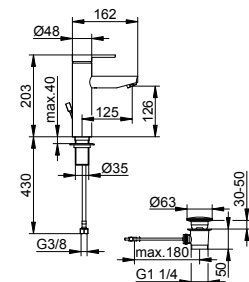

Art.-No.	PUW	Surface	£
539 02 01 00 02	yes	chrome-plated	327.00
539 02 01 01 02	no	chrome-plated	301.90
539 02 07 01 02	no	stainless steel	422.60
539 02 17 00 02	yes	aluminium-finish	392.40
539 02 17 01 02	no	aluminium-finish	362.30