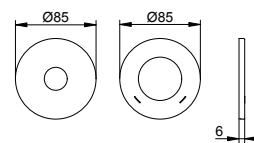

**Oversize wall decorative disc
for single lever basin mixer
concealed 2 holes**

- Is required if the wall cut-out is too large
- Extends by: 13 mm

Suitable for:
515 16 XX 02 0X, 590 16 01 02 0X

Art.-No.	Surface	£
515 16 01 00 91	chrome-plated	149.90
515 16 03 00 91	brushed bronze	209.90
515 16 06 00 91	stainless steel-finish	209.90
515 16 13 00 91	brushed black chrome	209.90
515 16 25 00 91	brushed brass	374.90
515 16 29 00 91	brushed rose gold	374.90