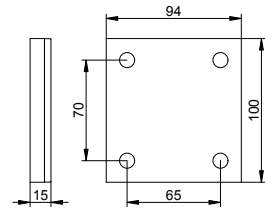

Art.-No.	Surface	£
349 02 01 00 00	chrome-plated	83.70
349 02 17 00 00	aluminium silver-anodized / chrome-plated	83.70

Art.-No.	Optional accessories (see universal items Care)	£
349 91 00 01 00	Mounting set 2	12.90
349 91 00 02 00	Mounting set 5	12.90
349 94 00 02 00	Mounting set 8	7.40
349 96 00 01 00	Mounting set 10	80.10

Cover plate for PLAN CARE removable drop down supporting rails

- For covering the mounting holes of supporting folding handles

Mounting sets
(1 x depending on type of wall)
Please order separately.