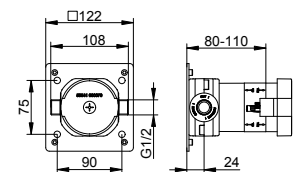

Rough part for stop valve concealed for 1 function

- With flushing unit
- Thread connection: G 1/2
- Installation Depth: 80 - 110 mm

Art.-No.	£
595 41 00 00 70	186.20

Art.-No.	Optional accessories (see chapter)	£
595 70 00 00 01	Mounting rail 570 mm	50.00
595 70 00 00 02	Mounting rail 800 mm	69.40
595 70 00 00 03	Mounting rail 1250 mm	103.60