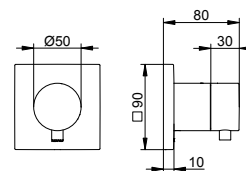

Stop valve concealed for 1 function

- Connection type: Rough part G 1/2
- Stop valve with ceramic sealing disks
- Flow rate: 25 l/min
- Suitable for flow heaters
- Sound-tested

Art.-No.	Rosette	Surface	£
595 41 01 10 01	round	chrome-plated	237.80
595 41 01 10 02	square	chrome-plated	245.00
595 41 03 10 01	round	brushed bronze	332.90
595 41 03 10 02	square	brushed bronze	343.00
595 41 06 10 01	round	stainless steel-finish	332.90
595 41 06 10 02	square	stainless steel-finish	343.00
595 41 13 10 01	round	brushed black chrome	332.90
595 41 13 10 02	square	brushed black chrome	343.00
595 41 25 10 01	round	brushed brass	594.50
595 41 25 10 02	square	brushed brass	612.50
595 41 29 10 01	round	brushed rose gold	594.50
595 41 29 10 02	square	brushed rose gold	612.50
595 41 37 10 01	round	black matt	285.30
595 41 37 10 02	square	black matt	293.90