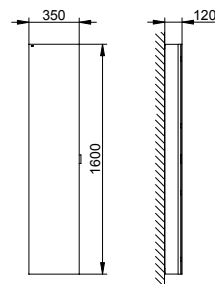

Equipment

- 6 height-adjustable glass shelves
- 1 aluminium centre shelf

Art.-No.	Width	Height	Depth	Hinge	£
800 00 10 32 000000	350 mm	1600 mm	120 mm	left	989.80
800 10 10 32 000000	350 mm	1600 mm	120 mm	right	989.80
800 00 10 32 100000	350 mm	1600 mm	160 mm	left	1,136.70
800 10 10 32 100000	350 mm	1600 mm	160 mm	right	1,136.70