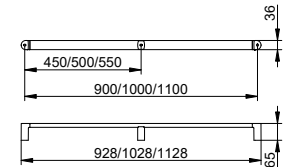

Grab bar

- Max. load capacity 115 kg
- Vertical or horizontal assembly
- Concealed fixing
- For screwing
- Mounting set included

From 928 mm long models are provided with a third wall mounting set.
Can´t be combined with shower seat.

Art.-No.	Width	Surface	£
316 01 01 04 00	428 mm	chrome-plated	164.30
316 01 01 05 00	528 mm	chrome-plated	177.20
316 01 01 06 00	628 mm	chrome-plated	189.50
316 01 01 07 00	728 mm	chrome-plated	202.10
316 01 01 08 00	828 mm	chrome-plated	214.70
316 01 01 09 00	928 mm	chrome-plated	306.70
316 01 01 10 00	1028 mm	chrome-plated	325.10
316 01 01 11 00	1128 mm	chrome-plated	343.50

Angled grab bar 90°

- Max. load capacity 115 kg
- With tile compensation plate (5 mm)
- For screwing
- Mounting set included

Can´t be combined with shower seat.