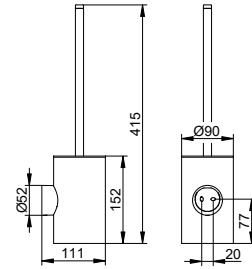

Toilet brush set

- Detachable plastic insert
- Crystal glass container housing frosted
- Concealed fixing
- For screwing or glueing (optional)
- Mounting set included
- Spare brush head included

Art.-No.	Surface	£
128 64 01 90 00	chrome-plated	103.90
128 64 37 90 00	black matt	135.00

Art.-No.	Spare part	£
149 72 00 40 00	Toilet brush head	black 10.20
149 72 00 41 00	Toilet brush head	white 10.20
149 72 01 40 00	Toilet brush with handle	chrome-plated / white 37.30
149 72 37 40 01	Toilet brush with handle	black matt / black 37.30
199 64 01 00 08	Crystal glass container housing	chrome-plated / white 85.60
199 64 37 00 07	Plastic insert	black 8.60
199 64 37 00 08	Crystal glass container housing	black matt / black 85.60
199 64 51 00 07	Plastic insert	white 8.60

Optional accessories (see accessories equipment)

049 94 00 07 00	Glue Set No. 7	16.20

Towel rail

- Integrated hooks
- Concealed fixing
- For screwing or glueing (optional)
- Mounting set included

Two glue sets are required for optional bonding.