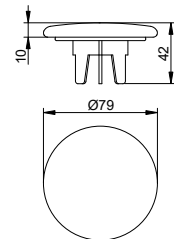

Ceramic drain cover for basin waste

- With CleanPlus surface sealant

Suitable for:
599 04

Art.-No.	Surface	£
599 90 31 00 01	white	49.80
599 90 90 00 01	slate grey	49.80