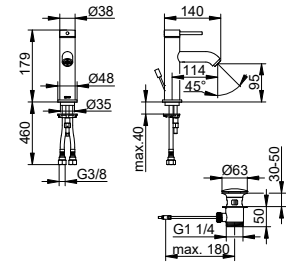

Single lever basin mixer 100
IXMO Soft

- Outlet height: 95 mm
- Projection: 114 mm
- Single hole installation with quick installation system
- Connection type: connecting hoses G 3/8
- Mixing cartridge with ceramic sealing disks
- With temperature limiter
- Aerator M 20x1, jet angle +/- 6° adjustable fit
- Flow rate: limited to 7 l/min
- Suitable for flow heaters
- Sound-tested

Art.-No.	PUW	Surface	£
595 02 01 20 00	yes	chrome-plated	294.30
595 02 01 21 00	no	chrome-plated	273.30
595 02 37 20 00	yes	black matt	353.20
595 02 37 21 00	no	black matt	328.00

Art.-No.	Optional accessories (see generic fittings)	£
595 99 01 02 02	Square rosette	chrome-plated 22.00
595 99 37 02 02	Square rosette	black matt 26.40

Single lever basin mixer 130
IXMO Soft

- Outlet height: 127 mm
- Projection: 129 mm
- Single hole installation with quick installation system
- Connection type: connecting hoses G 3/8
- Mixing cartridge with ceramic sealing disks
- With temperature limiter
- Aerator M 20x1, jet angle +/- 6° adjustable fit
- Flow rate: limited to 7 l/min
- Suitable for flow heaters
- Sound-tested