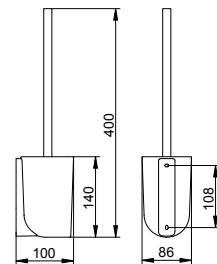

Art.-No.	Surface	£
116 69 01 90 00	chrome-plated	101.20

Art.-No.	Spare part	Surface	£
038 64 00 40 00	Toilet brush head	white	14.10
038 64 01 40 00	Toilet brush with handle	chrome-plated / white	46.70
116 69 00 90 00	Crystal glass container	frosted	43.40