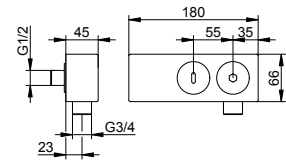

Wall outlet for shower hose with holder for SPA hose

- Connection type: Wall connection G 1/2
- Wall outlet for shower hose G 3/4
- Hand shower bracket for spa hose
- Intrinsically safe against backflow as per DIN EN 1717
- Suitable for flow heaters

Art.-No.	Surface	£
599 93 01 00 00	chrome-plated	442.90
599 93 03 00 00	brushed bronze	620.00
599 93 06 00 00	stainless steel-finish	620.00
599 93 13 00 00	brushed black chrome	620.00
599 93 25 00 00	brushed brass	1,107.30
599 93 29 00 00	brushed rose gold	1,107.30
599 93 37 00 00	black matt	531.50

Art.-No.	Optional accessories (see chapter)	£
599 96 03 18 51	SPA hose bronze brushed / white	172.70
599 96 06 18 51	SPA hose stainless steel-finish / white	172.70
599 96 13 18 51	SPA hose brushed black chrome / white	172.70
599 96 25 18 51	SPA hose brushed brass / white	308.50
599 96 29 18 51	SPA hose brushed rose gold / white	308.50
599 96 37 18 51	SPA hose black matt / white	148.10
599 96 51 18 00	SPA hose chrome-plated / white	123.40

Hand shower bracket with 2 positions

- Hand shower bracket for hoses with conical nuts
- Hand shower bracket position 90° vertical / 60° forward
- For screwing
- Mounting set included