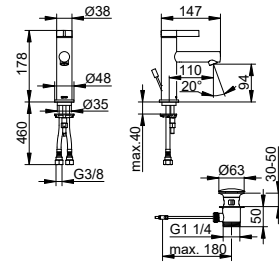

**Single lever basin mixer 100
IXMO Pure**

- Outlet height: 94 mm
- Projection: 110 mm
- Single hole installation with quick installation system
- Connection type: connecting hoses G 3/8
- Mixing cartridge with ceramic sealing disks
- With temperature limiter
- Aerator M 20x1, jet angle +/- 6° adjustable fit
- Flow rate: limited to 7 l/min
- Suitable for flow heaters
- Sound-tested

Art.-No.	PUW	Surface	£
595 02 01 10 00	yes	chrome-plated	258.50
595 02 01 11 00	no	chrome-plated	228.60
595 02 37 10 00	yes	black matt	310.10
595 02 37 11 00	no	black matt	274.30

Art.-No.	Optional accessories (see generic fittings)	£
595 99 01 02 02	Square rosette	chrome-plated 22.00
595 99 37 02 02	Square rosette	black matt 26.40

**Single lever basin mixer 130
IXMO Pure**

- Outlet height: 126 mm
- Projection: 125 mm
- Single hole installation with quick installation system
- Connection type: connecting hoses G 3/8
- Mixing cartridge with ceramic sealing disks
- With temperature limiter
- Aerator M 20x1, jet angle +/- 6° adjustable fit
- Flow rate: limited to 7 l/min
- Suitable for flow heaters
- Sound-tested