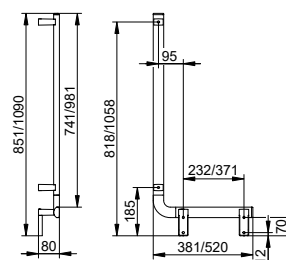

Art.-No.	Vertical handrail	Width	Height	Surface	£
350 06 01 08 01	right	381 mm	851 mm	chrome-plated	375.20
350 06 01 10 01	right	520 mm	1090 mm	chrome-plated	428.50
350 06 01 08 02	left	381 mm	851 mm	chrome-plated	375.20
350 06 01 10 02	left	520 mm	1090 mm	chrome-plated	428.50
350 06 17 08 01	right	381 mm	851 mm	aluminium silver-anodized / chrome-plated	317.30
350 06 17 10 01	right	520 mm	1090 mm	aluminium silver-anodized / chrome-plated	364.30
350 06 17 08 02	left	381 mm	851 mm	aluminium silver-anodized / chrome-plated	317.30
350 06 17 10 02	left	520 mm	1090 mm	aluminium silver-anodized / chrome-plated	364.30
350 06 37 08 01	right	381 mm	851 mm	black matt	469.60
350 06 37 10 01	right	520 mm	1090 mm	black matt	535.60
350 06 37 08 02	left	381 mm	851 mm	black matt	469.60
350 06 37 10 02	left	520 mm	1090 mm	black matt	535.60

Art.-No.	Spare part	£
349 90 00 01 00	Mounting set 1	7.90
Optional accessories (see universal items Care)		
349 90 00 02 00	Mounting set 4	6.60
349 93 00 02 00	Mounting set 7	7.60