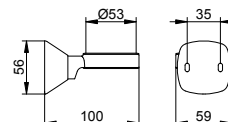

Art.-No.	Surface	£
027 50 01 00 00	chrome-plated	45.90

Art.-No.	Optional accessories (see	£
008 50 00 01 00	Acrylic glass	7.10
008 55 00 01 00	Acrylic soap dish	8.50
023 50 00 90 00	Crystal glass tumbler	14.00
023 55 00 90 00	Crystal glass soap dish	20.50
027 53 01 90 00	Soap dispenser	64.90