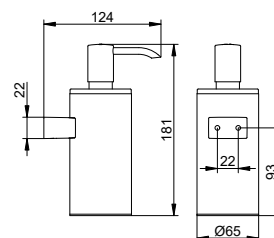

Art.-No.	Surface	£
149 53 01 01 00	chrome-plated	182.40
149 53 07 01 00	stainless steel	311.90
149 53 17 01 00	aluminium silver-anodized / chrome-plated	155.10

Art.-No.	Spare part	£
049 50 01 00 01	Pump	chrome-plated 61.80
049 50 07 00 01	Pump	stainless steel-finish 78.00
049 50 17 00 01	Pump	aluminium silver-anodized 51.90