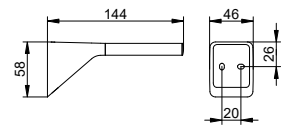

Art.-No.	Surface	£
146 63 01 00 00	chrome-plated	44.40
146 63 37 00 00	black matt	57.70

Toilet brush set

- Detachable plastic insert
- Crystal glass container housing frosted
- Concealed fixing
- For screwing or glueing
- Mounting set included
- Glue set included
- Spare brush head included