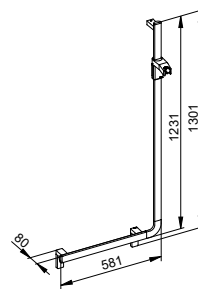

Angled grab bar with sliding bracket for hand shower

- Max. load capacity 115 kg
- Sliding bracket for hoses with conical nuts
- Hand shower bracket position front
- Adjustable angle of hand shower bracket
- For screwing
- 2 x Mounting set 1 (349 90 00 01 00)

Mounting sets
(2 x depending on type of wall)
Please order separately.

Art.-No.	Hand shower sliding rail	Width	Height	Surface	£
350 06 01 13 01	right	581 mm	1301 mm	chrome-plated	494.20
350 06 01 13 02	left	581 mm	1301 mm	chrome-plated	494.20
350 06 17 13 01	right	581 mm	1301 mm	aluminium silver-anodized / chrome-plated	388.40
350 06 17 13 02	left	581 mm	1301 mm	aluminium silver-anodized / chrome-plated	388.40
350 06 37 13 01	right	581 mm	1301 mm	black matt	573.90
350 06 37 13 02	left	581 mm	1301 mm	black matt	573.90

Art.-No.	Spare part	£
349 90 00 01 00	Mounting set 1	7.90
350 10 01 01 00	Sliding bracket for hand shower	chrome-plated 47.10
350 10 37 01 00	Sliding bracket for hand shower	black matt 47.90
Optional accessories (see universal items Care)		
349 90 00 02 00	Mounting set 4	6.60
349 93 00 02 00	Mounting set 7	7.60
Optional accessories (see chapter)		
351 81 01 00 37	Shower seat	chrome-plated / black 756.50
351 81 01 00 51	Shower seat	chrome-plated / white 756.50
351 81 17 00 37	Shower seat	aluminium silver-anodized / black 673.70
351 81 17 00 51	Shower seat	aluminium silver-anodized / white 673.70
351 81 37 00 37	Shower seat	black matt / black 756.50