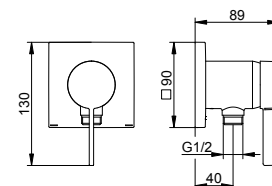

Single lever shower mixer concealed with wall outlet for shower hose IXMO Pure

- Connection type: Rough part G 1/2
- Wall outlet for shower hose G 1/2
- Mixing cartridge with ceramic sealing disks
- With temperature limiter
- Flow rate: 13 l/min
- Inherently safe against backflow as per DIN EN 1717
- Suitable for flow heaters
- Sound-tested

Art.-No.	Rosette	Surface	£
595 52 01 95 01	round	chrome-plated	220.80
595 52 01 95 02	square	chrome-plated	225.80
595 52 37 95 01	round	black matt	265.00
595 52 37 95 02	square	black matt	271.00

Art.-No.	Required accessories (see generic fittings)	£
595 52 00 01 70	Rough part	73.60

Single lever shower mixer concealed with wall outlet for shower hose IXMO Soft

- Connection type: Rough part G 1/2
- Wall outlet for shower hose G 1/2
- Mixing cartridge with ceramic sealing disks
- With temperature limiter
- Flow rate: 13 l/min
- Inherently safe against backflow as per DIN EN 1717
- Suitable for flow heaters
- Sound-tested