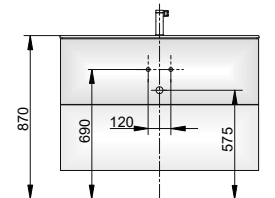

Washbasin base cabinet for built-in washbasins 2 front drawers

- Push-to-open
- With soft-closing mechanism
- Wall mounted

Equipment

- Odour trap G 1 1/4 x 32
- Movable storage box (700 mm = 1 pc / 1050 mm = 2 pc / 1400 mm = 4 pcs)

Illumination (optional)

- Switches on / off automatically
- 3000 kelvin (warm white)
- Interior illumination
- LED
- Mains connection with socket required

Art.-No.	Width	Height	Depth	Illumination	Colour No.	£
313 42 XX 01 00	700 mm	700 mm	535 mm	yes	37, 38, 39	2,002.20
313 42 YY 01 00	700 mm	700 mm	535 mm	yes	11, 14, 18, 27, 28, 30, 89	2,343.90
313 42 ZZ 01 00	700 mm	700 mm	535 mm	yes	21	2,741.70
313 42 XX 00 00	700 mm	700 mm	535 mm	no	37, 38, 39	1,695.90
313 42 YY 00 00	700 mm	700 mm	535 mm	no	11, 14, 18, 27, 28, 30, 89	2,049.20
313 42 ZZ 00 00	700 mm	700 mm	535 mm	no	21	2,447.00
313 52 XX 01 00	1050 mm	700 mm	535 mm	yes	37, 38, 39	2,237.40
313 52 YY 01 00	1050 mm	700 mm	535 mm	yes	11, 14, 18, 27, 28, 30, 89	2,718.40
313 52 ZZ 01 00	1050 mm	700 mm	535 mm	yes	21	3,224.00
313 52 XX 00 00	1050 mm	700 mm	535 mm	no	37, 38, 39	1,887.30
313 52 YY 00 00	1050 mm	700 mm	535 mm	no	11, 14, 18, 27, 28, 30, 89	2,381.70
313 52 ZZ 00 00	1050 mm	700 mm	535 mm	no	21	2,887.10
313 62 XX 01 00	1400 mm	700 mm	535 mm	yes	37, 38, 39	2,571.00
313 62 YY 01 00	1400 mm	700 mm	535 mm	yes	11, 14, 18, 27, 28, 30, 89	3,200.60
313 62 ZZ 01 00	1400 mm	700 mm	535 mm	yes	21	4,005.70
313 62 XX 00 00	1400 mm	700 mm	535 mm	no	37, 38, 39	2,155.30
313 62 YY 00 00	1400 mm	700 mm	535 mm	no	11, 14, 18, 27, 28, 30, 89	2,800.70
313 62 ZZ 00 00	1400 mm	700 mm	535 mm	no	21	3,605.80

Art.-No.	Optional accessories (see washbasins)	£
311 40 31 07 00	Washbasin without tap hole 704 mm 17 mm 538 mm white	678.00
311 40 31 07 01	Washbasin with 1 tap hole 704 mm 17 mm 538 mm white	776.90
311 50 31 10 00	Washbasin without tap hole 1055 mm 17 mm 538 mm white	786.20
311 50 31 10 01	Washbasin with 1 tap hole 1055 mm 17 mm 538 mm white	885.20
311 60 31 14 00	Washbasin without tap hole 1407 mm 17 mm 538 mm white	970.40
311 60 31 14 01	Washbasin with 1 tap hole 1407 mm 17 mm 538 mm white	1,068.30
311 60 31 14 02	Double washbasin with 2 x 1 tap hole 1407 mm 17 mm 538 mm white	990.50
321 40 31 07 00	Washbasin without tap hole 704 mm 17 mm 538 mm white	647.30
321 40 31 07 01	Washbasin with 1 tap hole 704 mm 17 mm 538 mm white	738.90
321 50 31 10 00	Washbasin without tap hole 1057 mm 17 mm 538 mm white	749.60
321 50 31 10 01	Washbasin with 1 tap hole 1057 mm 17 mm 538 mm white	841.20
321 60 31 14 00	Washbasin without tap hole 1409 mm 17 mm 538 mm white	926.10
321 60 31 14 01	Washbasin with 1 tap hole 1409 mm 17 mm 538 mm white	1,017.80
321 60 31 14 02	Double washbasin with 2 x 1 tap hole 1409 mm 17 mm 538 mm white	949.20