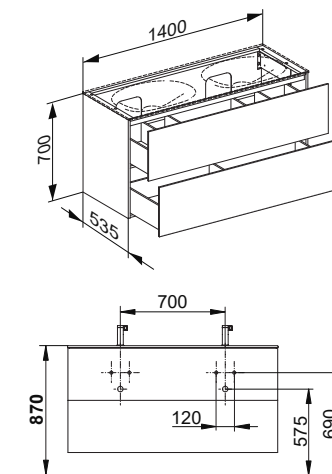

- Switches on / off automatically
- 3000 kelvin (warm white)
- Interior illumination
- LED
- Mains connection with socket required

Bathroom furniture
EDITION 11

Art.-No.	Width	Height	Depth	Illumination	Colour No.	£
312 64 XX 01 00	1400 mm	700 mm	535 mm	yes	37, 38, 39	2,459.40
312 64 YY 01 00	1400 mm	700 mm	535 mm	yes	11, 14, 18, 27, 28, 30, 89	3,093.20
312 64 ZZ 01 00	1400 mm	700 mm	535 mm	yes	21	3,898.30
312 64 XX 00 00	1400 mm	700 mm	535 mm	no	37, 38, 39	2,043.60
312 64 YY 00 00	1400 mm	700 mm	535 mm	no	11, 14, 18, 27, 28, 30, 89	2,693.30
312 64 ZZ 00 00	1400 mm	700 mm	535 mm	no	21	3,498.40