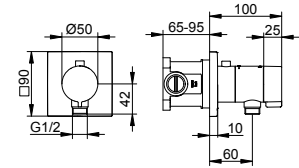

Rough part (595 54 XX 01 70)

- With flushing unit
- Thread connection: G 1/2
- Installation Depth: 65 - 95 mm

Art.-No.	Rosette	Surface	£
595 54 01 00 21	round	chrome-plated	495.40
595 54 01 00 22	square	chrome-plated	500.10