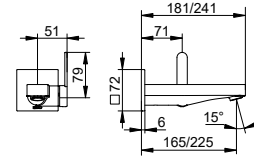

**Single lever basin mixer
concealed 1 hole IXMO Flat**

- Without basin waste plug
- Connection type: Rough part G 1/2
- Mixing cartridge with ceramic sealing disks
- Aerator M 24x1, jet angle +/- 6° adjustable fit
- Flow rate: limited to 7.6 l/min
- Suitable for flow heaters
- Sound-tested

Art.-No.	Rosette	Projection	Surface	£
595 16 01 03 01	round	165 mm	chrome-plated	341.50
595 16 01 13 01	round	225 mm	chrome-plated	351.50
595 16 01 03 02	square	165 mm	chrome-plated	346.60
595 16 01 13 02	square	225 mm	chrome-plated	356.70
595 16 06 03 01	round	165 mm	stainless steel-finish	478.10
595 16 06 13 01	round	225 mm	stainless steel-finish	492.10
595 16 06 03 02	square	165 mm	stainless steel-finish	485.20
595 16 06 13 02	square	225 mm	stainless steel-finish	499.30
595 16 25 03 01	round	165 mm	brushed brass	853.70
595 16 25 13 01	round	225 mm	brushed brass	878.90
595 16 25 03 02	square	165 mm	brushed brass	866.50
595 16 25 13 02	square	225 mm	brushed brass	891.70
595 16 29 03 01	round	165 mm	brushed rose gold	853.70
595 16 29 13 01	round	225 mm	brushed rose gold	878.90
595 16 29 03 02	square	165 mm	brushed rose gold	866.50
595 16 29 13 02	square	225 mm	brushed rose gold	891.70
595 16 37 03 01	round	165 mm	black matt	409.80
595 16 37 13 01	round	225 mm	black matt	421.80
595 16 37 03 02	square	165 mm	black matt	415.90
595 16 37 13 02	square	225 mm	black matt	428.00

Art.-No.	Required accessories (see generic fittings)	£
599 16 00 00 75	Rough part	119.40

Pillar tap 110

- For cold water or premixed water
- Outlet height: 105 mm
- Projection: 100 mm
- Single hole installation with quick installation system
- Thread connection: G 1/2
- Stop valve with ceramic sealing disks
- Aerator M 21,5x1
- Flow rate: limited to 5 l/min
- Suitable for flow heaters
- EU taxonomy: max. 6 l/min - significant contribution (SC) possible