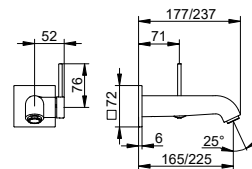

**Single lever basin mixer
concealed 1 hole IXMO Soft**

- Without basin waste plug
- Connection type: Rough part G 1/2
- Mixing cartridge with ceramic sealing disks
- Aerator M 24x1, jet angle +/- 6° adjustable fit
- Flow rate: limited to 7.6 l/min
- Suitable for flow heaters
- Sound-tested

Art.-No.	Rosette	Projection	Surface	£
595 16 01 02 01	round	165 mm	chrome-plated	248.30
595 16 01 12 01	round	225 mm	chrome-plated	258.70
595 16 01 02 02	square	165 mm	chrome-plated	253.50
595 16 01 12 02	square	225 mm	chrome-plated	263.80
595 16 37 02 01	round	165 mm	black matt	298.00
595 16 37 12 01	round	225 mm	black matt	310.40
595 16 37 02 02	square	165 mm	black matt	304.20
595 16 37 12 02	square	225 mm	black matt	316.50

Art.-No.	Required accessories (see generic fittings)	£
599 16 00 00 75	Rough part	119.40