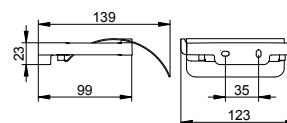

Toilet paper holder with lid

- Rigid
- Open form
- With roll brake
- Roll width up to 100 mm
- Concealed fixing
- For screwing
- Mounting set included

Art.-No.	Surface	£
127 60 01 00 00	chrome-plated	87.30
127 60 06 00 00	stainless steel-finish	139.70
127 60 25 00 00	brushed brass	261.90
127 60 29 00 00	brushed rose gold	261.90

Spare paper holder

- Horizontal assembly
- Roll width up to 120 mm
- Number of rolls: 1 piece/s
- Concealed fixing
- For screwing
- Mounting set included