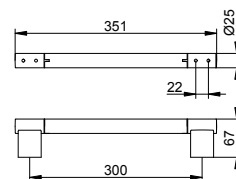

Art.-No.	Surface	£
149 07 01 00 00	chrome-plated	106.90
149 07 07 00 00	stainless steel	241.70
149 07 17 00 00	aluminium silver-anodized / chrome-plated	90.90
149 07 37 00 00	black matt	106.90