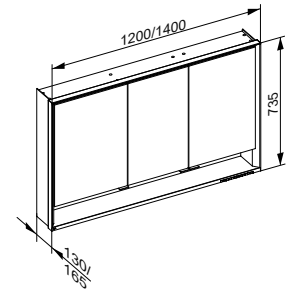

Mirror cabinet exposed
3-doors short door

- Protection code: IP 24
- Hinged doors off double sided crystal mirror with soft close hinge
- Body: aluminium silver-anodized
- Body side: mirror
- Interior rear panel: mirror

Operation

- Control panel with capacitive touch sensor

Functionalities

- Switches on / off
- Continuously dimmable
- Adjusting the light colour
- Integrated extension function (room switch)

Illumination

- 2700 kelvin (warm white) up to 6500 kelvin (daylight white)
- Vertical and horizontal (top only)
- Washbasin / shelf lighting
- Interior illumination
- LED

Equipment

- 1 shaver socket
- 3 x 2 height-adjustable glass shelves
- Open shelf across the entire width

Mirror heating

- Positioned in the centre of the mirror
- Visual indication of the heating phase
- Automatic switch-off after 20 minutes
- 90 W

Art.-No.	Width	Height	Depth	Heating	LED	£
143 25 17 13 34	1200 mm	735 mm	130 mm	yes	65 W	2,303.20
143 25 17 13 31	1200 mm	735 mm	130 mm	no	65 W	2,061.60
143 05 17 13 34	1200 mm	735 mm	165 mm	yes	65 W	2,878.90
143 05 17 13 31	1200 mm	735 mm	165 mm	no	65 W	2,576.90
143 26 17 13 34	1400 mm	735 mm	130 mm	yes	68 W	2,448.70
143 26 17 13 31	1400 mm	735 mm	130 mm	no	68 W	2,207.00
143 06 17 13 34	1400 mm	735 mm	165 mm	yes	68 W	3,060.70
143 06 17 13 31	1400 mm	735 mm	165 mm	no	68 W	2,758.80