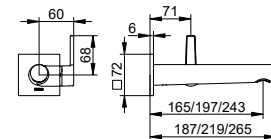

Art.-No.	Projection	Surface	£
511 16 01 03 02	165 mm	chrome-plated	307.40
511 16 01 13 02	197 mm	chrome-plated	318.40
511 16 01 23 02	243 mm	chrome-plated	334.40
511 16 03 03 02	165 mm	brushed bronze	430.40
511 16 03 13 02	197 mm	brushed bronze	445.80
511 16 03 23 02	243 mm	brushed bronze	468.20
511 16 06 03 02	165 mm	stainless steel-finish	430.40
511 16 06 13 02	197 mm	stainless steel-finish	445.80
511 16 06 23 02	243 mm	stainless steel-finish	468.20
511 16 13 03 02	165 mm	brushed black chrome	430.40
511 16 13 13 02	197 mm	brushed black chrome	445.80
511 16 13 23 02	243 mm	brushed black chrome	468.20
511 16 25 03 02	165 mm	brushed brass	768.60
511 16 25 13 02	197 mm	brushed brass	796.10
511 16 25 23 02	243 mm	brushed brass	836.10
511 16 29 03 02	165 mm	brushed rose gold	768.60
511 16 29 13 02	197 mm	brushed rose gold	796.10
511 16 29 23 02	243 mm	brushed rose gold	836.10
511 16 37 03 02	165 mm	black matt	368.90
511 16 37 13 02	197 mm	black matt	382.10
511 16 37 23 02	243 mm	black matt	401.30

Art.-No.	Required accessories (see generic fittings)	£
599 16 00 00 75	Rough part	119.40