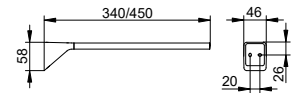

Towel holder 1 arm

- Rigid
- Concealed fixing
- For screwing or glueing
- Mounting set included
- Glue set included

Art.-No.	Depth	Surface	£
146 22 01 00 00	340 mm	chrome-plated	70.30
146 20 01 00 00	450 mm	chrome-plated	72.20
146 22 37 00 00	340 mm	black matt	91.40
146 20 37 00 00	450 mm	black matt	93.90