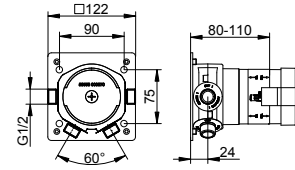

Rough part for thermostatic mixer concealed

- With flushing unit
- Thread connection: G 1/2
- Installation Depth: 80 - 110 mm

Art.-No.	£
595 53 00 00 70	333.50

Art.-No.	Optional accessories (see chapter)	£
595 70 00 00 01	Mounting rail 570 mm	50.00
595 70 00 00 02	Mounting rail 800 mm	69.40
595 70 00 00 03	Mounting rail 1250 mm	103.60

Rough part set for thermostatic mixer concealed for 2 functions with wall outlet for shower hose

1. **Rough part (595 53 00 00 70)**
2. With flushing unit
   - Thread connection: G 1/2
   - Installation Depth: 80 - 110 mm