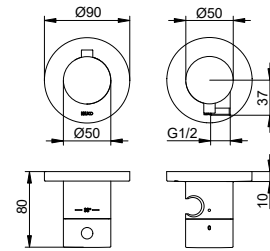

Thermostatic mixer set concealed for 2 functions with wall outlet for shower hose and hand shower bracket

Thermostatic mixer (595 53 XX 00 01)

- Connection type: Rough part G 1/2
- Temperature regulator
- Safety shut-off at 38 °C
- Flow rate: 22 l/min
- Suitable for flow heaters
- Sound-tested

Stop and diverter valve (595 57 XX 12 01)

- Connection type: Rough part G 1/2
- Wall outlet for shower hose G 1/2
- Hand shower bracket for hoses with conical nuts
- Diverter valve incl. shut-off with ceramic sealing disks
- Flow rate: 22 l/min
- Flow rate for hose connection: 13 l/min
- Intrinsically safe against backflow as per DIN EN 1717
- Suitable for flow heaters
- Sound-tested

Art.-No.	Surface	£
515 53 01 12 21	chrome-plated	486.50
515 53 03 12 21	brushed bronze	681.10
515 53 06 12 21	stainless steel-finish	681.10
515 53 13 12 21	brushed black chrome	681.10
515 53 25 12 21	brushed brass	1,216.20
515 53 29 12 21	brushed rose gold	1,216.20

Art.-No.	Required accessories (see generic fittings)	£
599 53 00 21 70	Rough part set	582.20