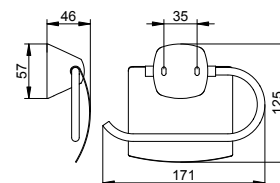

Art.-No.	Surface	£
027 60 01 00 00	chrome-plated	59.30

Toilet brush set

- Detachable plastic insert
- Plastic container
- Concealed fixing
- For screwing
- Mounting set included
- Spare brush head included