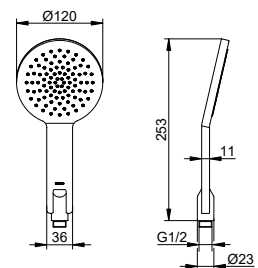

Art.-No.	Surface	£
511 80 01 03 00	chrome-plated	103.40