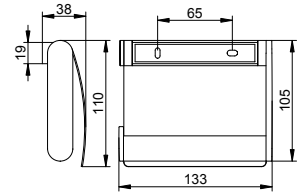

Toilet paper holder with lid

- Swivelling
- Open form
- Roll width up to 120 mm
- Concealed fixing
- For screwing
- Mounting set included

Art.-No.	Surface	£
149 60 01 00 00	chrome-plated	121.70
149 60 07 00 00	stainless steel	297.10
149 60 17 00 00	aluminium silver-anodized / chrome-plated	103.40
149 60 37 00 00	black matt	121.70

Toilet paper holder anti-theft protection

- Swivelling
- Closed form
- Roll width up to 120 mm
- Concealed fixing
- For screwing
- Mounting set included