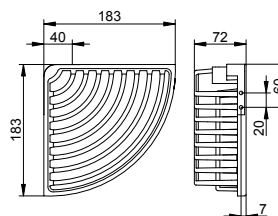

Corner shower shelf

- Removable
- Concealed fixing
- For screwing
- Mounting set included

Art.-No.	Surface	£
249 44 01 01 00	chrome-plated	89.20