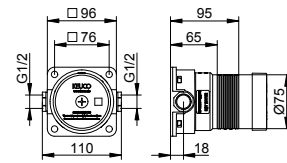

Rough part for thermostatic shower mixer concealed with wall outlet for shower hose

- With flushing unit
- Thread connection: G 1/2
- Installation Depth: 65 - 95 mm

Art.-No.	£
595 54 00 01 70	132.70