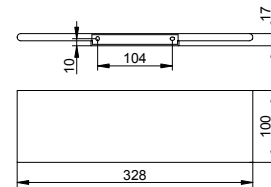

Shower shelf

- Concealed fixing
- For screwing
- Mounting set included

Not available in special finishes.

Art.-No.	Surface	£
115 58 17 00 00	aluminium silver-anodized	137.40