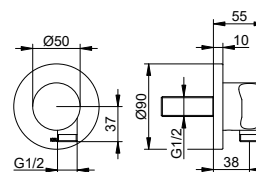

Wall outlet for shower hose with hand shower bracket

- Connection type: Wall connection G 1/2
- Wall outlet for shower hose G 1/2
- Hand shower bracket for hoses with conical nuts
- Intrinsicly safe against backflow as per DIN EN 1717
- Suitable for flow heaters

Art.-No.	Rosette	Surface	£
595 92 01 00 01	round	chrome-plated	144.70
595 92 01 00 02	square	chrome-plated	152.00
595 92 03 00 01	round	brushed bronze	202.60
595 92 03 00 02	square	brushed bronze	212.90
595 92 06 00 01	round	stainless steel-finish	202.60
595 92 06 00 02	square	stainless steel-finish	212.90
595 92 13 00 01	round	brushed black chrome	202.60
595 92 13 00 02	square	brushed black chrome	212.90
595 92 25 00 01	round	brushed brass	361.80
595 92 25 00 02	square	brushed brass	380.10
595 92 29 00 01	round	brushed rose gold	361.80
595 92 29 00 02	square	brushed rose gold	380.10
595 92 37 00 01	round	black matt	173.70
595 92 37 00 02	square	black matt	182.40

Art.-No.	Optional accessories (see generic fittings)	£
595 47 00 01 70	Rough part	138.90

Wall outlet for shower hose

- Connection type: Wall connection G 1/2
- Wall outlet for shower hose G 1/2
- Intrinsicly safe against backflow as per DIN EN 1717
- Suitable for flow heaters