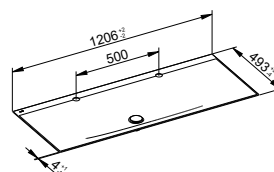

Double washbasin made of steel enamel with 2 x 1 tap hole

- Suitable for 1-hole fittings
- Without overflow
- With basin waste

Art.-No.	Width	Height	Depth	Colour No.	£
325 90 WW 12 02	1206 mm	4 mm	493 mm	51, 52, 53, 54, 55	1,070.20