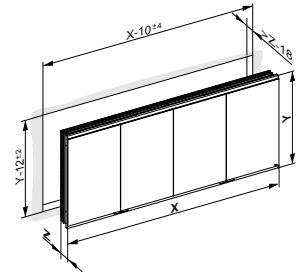

Mirror cabinet exposed / concealed 4-doors non-illuminated

- Hinged doors off double sided crystal mirror with soft close hinge
- Body: aluminium silver-anodized
- Body side: mirror (exposed) / silver anodised aluminium (concealed)
- Interior rear panel: glass white lacquered

Equipment

- 2 shaver sockets (optional)
- 2 shaver sockets + 2 dual USB charging points (optional)
- 2 x 3 height-adjustable glass shelves (height 700 mm)
- 2 x 4 height-adjustable glass shelves (height 900 mm)

Basic item	Installation option	Width in mm	Height in mm	Depth in mm	Socket	£
800 40 ... Mirror cabinet, 4-doors, non-illuminated						1,916.90
	... 0 concealed					—
	... 1 exposed					217.50
		... 16 1600				—
		... 17 1700				72.60
		... 01 1750				106.30
		... 18 1800				145.30
		... 19 1900				218.00
		... 20 2000				283.50
		... 21 2100				363.40
			... 0 700			—
			... 1 900			404.50
				... 003 107/120		—
				... 103 147/160		115.40
					... 000 without	—
					... 400 2 x	149.20
					... 500 2 x + 2 dual USB charging points	252.70
Article number						
Price						
Ordering number:						Total price:

Mirror cabinets
ROYAL MODULAR 2.0