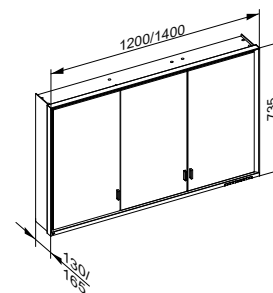

Mirror cabinet exposed
3-doors long door

- Protection code: IP 24
- Hinged doors off double sided crystal mirror with soft close hinge
- Body: aluminium silver-anodized
- Body side: mirror
- Interior rear panel: mirror

Operation

- Control panel with capacitive touch sensor

Functionalities

- Switches on / off
- Continuously dimmable
- Adjusting the light colour
- Integrated extension function (room switch)

Illumination

- 2700 kelvin (warm white) up to 6500 kelvin (daylight white)
- Vertical and horizontal (top only)
- Washbasin / shelf lighting
- Interior illumination
- LED

Equipment

- 1 shaver socket
- 3 x 2 height-adjustable glass shelves
- Concealed shelf over the entire width

Art.-No.	Width	Height	Depth	Heating	LED	£
143 25 17 23 31	1200 mm	735 mm	130 mm	no	65 W	2,061.60
143 05 17 23 31	1200 mm	735 mm	165 mm	no	65 W	2,576.90
143 26 17 23 31	1400 mm	735 mm	130 mm	no	68 W	2,207.00
143 06 17 23 31	1400 mm	735 mm	165 mm	no	68 W	2,758.80