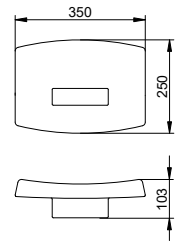

Back rest

- for hooking

Art.-No.	Surface	£
349 79 00 00 37	black	215.60
349 79 00 00 38	light grey	215.60
349 79 00 00 51	white	215.60

Art.-No.	Required accessories (see chapter)	£
349 79 01 06 00	Rail chrome-plated	197.70
349 79 17 06 00	Rail aluminium silver-anodized	168.10

Care
PLAN CARE