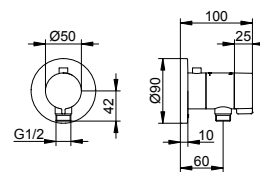

**Thermostatic shower mixer
concealed with wall outlet for
shower hose**

- Connection type: Rough part G 1/2
- Wall outlet for shower hose G 1/2
- Temperature regulator
- Safety shut-off at 38 °C
- Stop valve with ceramic sealing disks
- Flow rate: 12 l/min
- Intrinsically safe against backflow as per DIN EN 1717
- Suitable for flow heaters
- Sound-tested

Art.-No.	Rosette	Surface	£
595 54 01 00 01	round	chrome-plated	362.70
595 54 01 00 02	square	chrome-plated	367.40
595 54 37 00 01	round	black matt	435.20
595 54 37 00 02	square	black matt	440.80
Art.-No.	Required accessories (see generic fittings)		£
595 54 00 01 70	Rough part		132.70
Optional accessories (see generic fittings)			
595 54 01 10 00	Temperature limiter	chrome-plated	18.70
595 54 37 10 00	Temperature limiter	black matt	22.50