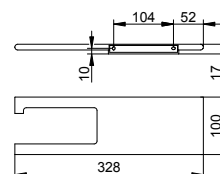

Toilet paper holder

- Swivelling
- Open form
- Roll width up to 120 mm
- Concealed fixing
- For screwing
- Mounting set included

Art.-No.	Surface	£
115 62 01 00 00	chrome-plated	99.90
115 62 03 00 00	brushed bronze	159.80
115 62 06 00 00	stainless steel-finish	159.80
115 62 13 00 00	brushed black chrome	159.80
115 62 25 00 00	brushed brass	299.70
115 62 29 00 00	brushed rose gold	299.70

Toilet paper holder with shelf

- Rigid
- Open form
- With roll brake
- Roll width up to 120 mm
- Concealed fixing
- For screwing
- Mounting set included

Not available in special finishes.

Art.-No.	Surface	£
115 73 17 00 00	aluminium silver-anodized	129.10

Spare paper holder

- Horizontal assembly
- Roll width up to 120 mm
- Number of rolls: 1 piece/s
- Concealed fixing
- For screwing
- Mounting set included

Art.-No.	Surface	£
115 63 01 00 00	chrome-plated	39.50
115 63 03 00 00	brushed bronze	63.20
115 63 06 00 00	stainless steel-finish	63.20
115 63 13 00 00	brushed black chrome	63.20
115 63 25 00 00	brushed brass	118.50
115 63 29 00 00	brushed rose gold	118.50