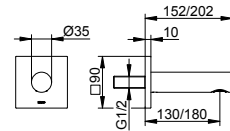

Bath filler

- Connection type: Wall connection G 1/2
- Aerator M 24x1
- Flow rate: limited to 25 l/min
- Suitable for flow heaters
- Sound-tested

Art.-No.	Rosette	Projection	Surface	£
595 45 01 00 01	round	130 mm	chrome-plated	222.20
595 45 01 01 01	round	180 mm	chrome-plated	238.40
595 45 01 00 02	square	130 mm	chrome-plated	232.80
595 45 01 01 02	square	180 mm	chrome-plated	249.20
595 45 03 00 01	round	130 mm	brushed bronze	311.10
595 45 03 01 01	round	180 mm	brushed bronze	333.80
595 45 03 00 02	square	130 mm	brushed bronze	326.00
595 45 03 01 02	square	180 mm	brushed bronze	348.90
595 45 06 00 01	round	130 mm	stainless steel-finish	311.10
595 45 06 01 01	round	180 mm	stainless steel-finish	333.80
595 45 06 00 02	square	130 mm	stainless steel-finish	326.00
595 45 06 01 02	square	180 mm	stainless steel-finish	348.90
595 45 13 00 01	round	130 mm	brushed black chrome	311.10
595 45 13 01 01	round	180 mm	brushed black chrome	333.80
595 45 13 00 02	square	130 mm	brushed black chrome	326.00
595 45 13 01 02	square	180 mm	brushed black chrome	348.90
595 45 25 00 01	round	130 mm	brushed brass	555.60
595 45 25 01 01	round	180 mm	brushed brass	596.10
595 45 25 00 02	square	130 mm	brushed brass	582.10
595 45 25 01 02	square	180 mm	brushed brass	623.10
595 45 29 00 01	round	130 mm	brushed rose gold	555.60
595 45 29 01 01	round	180 mm	brushed rose gold	596.10
595 45 29 00 02	square	130 mm	brushed rose gold	582.10
595 45 29 01 02	square	180 mm	brushed rose gold	623.10
595 45 37 00 01	round	130 mm	black matt	266.70
595 45 37 01 01	round	180 mm	black matt	286.10
595 45 37 00 02	square	130 mm	black matt	279.40
595 45 37 01 02	square	180 mm	black matt	299.10