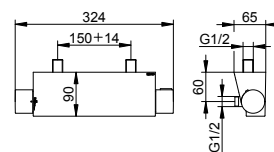

Thermostatic shower mixer exposed

- Connection type: Ball S-connector G 1/2
- Wall outlet for shower hose G 1/2
- Temperature regulator
- Safety shut-off at 38 °C
- Stop valve with ceramic sealing disks
- Flow rate: limited to 15 l/min
- Intrinsically safe against backflow as per DIN EN 1717
- Suitable for flow heaters
- Sound-tested