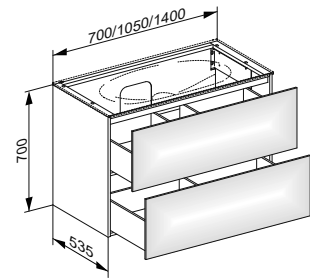

Washbasin base cabinet for built-in washbasins 2 front drawers

- Push-to-open
- With soft-closing mechanism
- Wall mounted

Equipment

- Odour trap G 1 1/4 x 32
- Movable storage box (700 mm = 1 pc / 1050 mm = 2 pc / 1400 mm = 4 pcs)

Illumination (optional)

- Switches on / off automatically
- 3000 kelvin (warm white)
- Interior illumination
- LED
- Mains connection with socket required

Art.-No.	Width	Height	Depth	Illumination	Colour No.	£
313 42 XX 01 00	700 mm	700 mm	535 mm	yes	37, 38, 39	2,002.20
313 42 YY 01 00	700 mm	700 mm	535 mm	yes	11, 14, 18, 27, 28, 30, 89	2,343.90
313 42 ZZ 01 00	700 mm	700 mm	535 mm	yes	21	2,741.70
313 42 XX 00 00	700 mm	700 mm	535 mm	no	37, 38, 39	1,695.90
313 42 YY 00 00	700 mm	700 mm	535 mm	no	11, 14, 18, 27, 28, 30, 89	2,049.20
313 42 ZZ 00 00	700 mm	700 mm	535 mm	no	21	2,447.00
313 52 XX 01 00	1050 mm	700 mm	535 mm	yes	37, 38, 39	2,237.40
313 52 YY 01 00	1050 mm	700 mm	535 mm	yes	11, 14, 18, 27, 28, 30, 89	2,718.40
313 52 ZZ 01 00	1050 mm	700 mm	535 mm	yes	21	3,224.00
313 52 XX 00 00	1050 mm	700 mm	535 mm	no	37, 38, 39	1,887.30
313 52 YY 00 00	1050 mm	700 mm	535 mm	no	11, 14, 18, 27, 28, 30, 89	2,381.70
313 52 ZZ 00 00	1050 mm	700 mm	535 mm	no	21	2,887.10
313 62 XX 01 00	1400 mm	700 mm	535 mm	yes	37, 38, 39	2,571.00
313 62 YY 01 00	1400 mm	700 mm	535 mm	yes	11, 14, 18, 27, 28, 30, 89	3,200.60
313 62 ZZ 01 00	1400 mm	700 mm	535 mm	yes	21	4,005.70
313 62 XX 00 00	1400 mm	700 mm	535 mm	no	37, 38, 39	2,155.30
313 62 YY 00 00	1400 mm	700 mm	535 mm	no	11, 14, 18, 27, 28, 30, 89	2,800.70
313 62 ZZ 00 00	1400 mm	700 mm	535 mm	no	21	3,605.80

Art.-No.	Optional accessories (see washbasins)	£
311 40 31 07 00	Washbasin without tap hole 704 mm 17 mm 538 mm white	678.00
311 40 31 07 01	Washbasin with 1 tap hole 704 mm 17 mm 538 mm white	776.90
311 50 31 10 00	Washbasin without tap hole 1055 mm 17 mm 538 mm white	786.20
311 50 31 10 01	Washbasin with 1 tap hole 1055 mm 17 mm 538 mm white	885.20
311 60 31 14 00	Washbasin without tap hole 1407 mm 17 mm 538 mm white	970.40
311 60 31 14 01	Washbasin with 1 tap hole 1407 mm 17 mm 538 mm white	1,068.30
311 60 31 14 02	Double washbasin with 2 x 1 tap hole 1407 mm 17 mm 538 mm white	990.50
321 40 31 07 00	Washbasin without tap hole 704 mm 17 mm 538 mm white	647.30
321 40 31 07 01	Washbasin with 1 tap hole 704 mm 17 mm 538 mm white	738.90
321 50 31 10 00	Washbasin without tap hole 1057 mm 17 mm 538 mm white	749.60
321 50 31 10 01	Washbasin with 1 tap hole 1057 mm 17 mm 538 mm white	841.20
321 60 31 14 00	Washbasin without tap hole 1409 mm 17 mm 538 mm white	926.10
321 60 31 14 01	Washbasin with 1 tap hole 1409 mm 17 mm 538 mm white	1,017.80
321 60 31 14 02	Double washbasin with 2 x 1 tap hole 1409 mm 17 mm 538 mm white	949.20