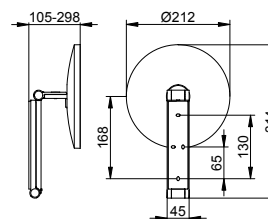

Art.-No.	Surface	£
176 12 01 00 00	chrome-plated	357.50
176 12 03 00 00	brushed bronze	572.00
176 12 06 00 00	stainless steel-finish	572.00
176 12 13 00 00	brushed black chrome	572.00
176 12 17 00 00	aluminium-finish	312.90
176 12 25 00 00	brushed brass	1,072.40
176 12 29 00 00	brushed rose gold	1,072.40

**Cosmetic mirror iLook_move
square non-illuminated**

- Measurements: 200 x 200 mm
- Wall mounted
- 3-dimensionally adjustable arm
- Mirror one-sided, concave
- Magnification factor: x 5