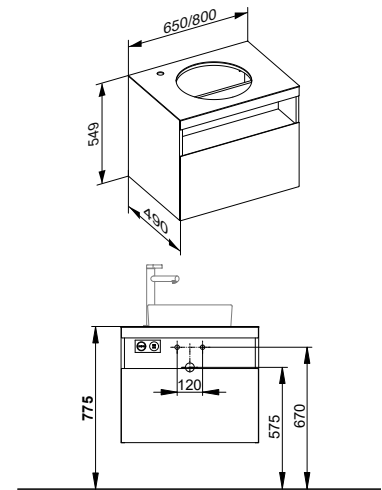

Washbasin base cabinet for top-mounted washbasins 1 front drawer with 1 tap hole (left)

- Pull to open from the top
- With soft-closing mechanism
- Wall mounted

Equipment

- Open shelf across the entire width
- Odour trap G 1 1/4 x 32
- Drawer mat

Illumination (optional)

- Switch on / off via integrated touch sensor or room switch
- 3000 kelvin (warm white)
- Shelf lighting
- LED
- Mains connection required

Electrics (optional)

- 1 shaver socket
- 1 USB and 1 USB-C charging point

Optional drawer divider:

Width 650 mm = 1 x size M

Width 800 mm = 1 x size L

Width 1000 mm = 1 x size M + 1 x size L

Width 1200 mm = 2 x size L

Art.-No.	Width	Height	Depth	Illumination / Electrics	Colour No.	£
328 54 XX 01 30	650 mm	550 mm	490 mm	yes	18, 30, 97	1,645.10
328 54 YY 01 30	650 mm	550 mm	490 mm	yes	29	1,910.10
328 54 XX 00 00	650 mm	550 mm	490 mm	no	18, 30, 97	1,340.20
328 54 YY 00 00	650 mm	550 mm	490 mm	no	29	1,605.10
328 64 XX 01 30	800 mm	550 mm	490 mm	yes	18, 30, 97	1,686.70
328 64 YY 01 30	800 mm	550 mm	490 mm	yes	29	1,951.70
328 64 XX 00 00	800 mm	550 mm	490 mm	no	18, 30, 97	1,381.80
328 64 YY 00 00	800 mm	550 mm	490 mm	no	29	1,646.80

Art.-No.	Optional accessories (see accessories bathroom furniture)	£
315 99 02 00 00	Drawer divider M 311 mm 80 mm 372 mm white	62.20
315 99 03 00 00	Drawer divider L 486 mm 80 mm 372 mm white	68.70
Optional accessories (see washbasins)		
328 80 31 04 00	Top-mounted washbasin without tap hole 400 mm 102 mm 400 mm white	431.50
328 80 57 04 00	Top-mounted washbasin without tap hole 400 mm 102 mm 400 mm black	431.50