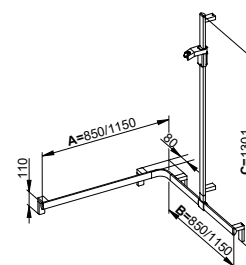

Corner grab rail for shower with hand shower sliding rail

- Max. load capacity 115 kg
- Sliding bracket for hoses with conical nuts
- Hand shower bracket position front
- Adjustable angle of hand shower bracket
- For screwing
- 4 x Mounting set 1 (349 90 00 01 00)

Mounting sets
(4 x depending on type of wall)
Please order separately.

Art.-No.	Hand shower sliding rail	A Width	B Depth	C Height	Surface	£
350 15 01 01 01	right	850 mm	850 mm	1301 mm	chrome-plated	789.10
350 15 01 02 01	right	850 mm	1150 mm	1301 mm	chrome-plated	864.90
350 15 01 03 01	right	1150 mm	850 mm	1301 mm	chrome-plated	864.90
350 15 01 04 01	right	1150 mm	1150 mm	1301 mm	chrome-plated	889.20
350 15 01 01 02	left	850 mm	850 mm	1301 mm	chrome-plated	789.10
350 15 01 02 02	left	1150 mm	850 mm	1301 mm	chrome-plated	864.90
350 15 01 03 02	left	850 mm	1150 mm	1301 mm	chrome-plated	864.90
350 15 01 04 02	left	1150 mm	1150 mm	1301 mm	chrome-plated	889.20
350 15 17 01 01	right	850 mm	850 mm	1301 mm	aluminium silver-anodized / chrome-plated	605.40
350 15 17 02 01	right	850 mm	1150 mm	1301 mm	aluminium silver-anodized / chrome-plated	614.20
350 15 17 03 01	right	1150 mm	850 mm	1301 mm	aluminium silver-anodized / chrome-plated	614.20
350 15 17 04 01	right	1150 mm	1150 mm	1301 mm	aluminium silver-anodized / chrome-plated	680.60
350 15 17 01 02	left	850 mm	850 mm	1301 mm	aluminium silver-anodized / chrome-plated	605.40
350 15 17 02 02	left	1150 mm	850 mm	1301 mm	aluminium silver-anodized / chrome-plated	614.20
350 15 17 03 02	left	850 mm	1150 mm	1301 mm	aluminium silver-anodized / chrome-plated	614.20
350 15 17 04 02	left	1150 mm	1150 mm	1301 mm	aluminium silver-anodized / chrome-plated	680.60
350 15 37 01 01	right	850 mm	850 mm	1301 mm	black matt	946.70
350 15 37 02 01	right	850 mm	1150 mm	1301 mm	black matt	1,024.60
350 15 37 03 01	right	1150 mm	850 mm	1301 mm	black matt	1,024.60
350 15 37 04 01	right	1150 mm	1150 mm	1301 mm	black matt	1,078.90
350 15 37 01 02	left	850 mm	850 mm	1301 mm	black matt	946.70
350 15 37 02 02	left	1150 mm	850 mm	1301 mm	black matt	1,024.60
350 15 37 03 02	left	850 mm	1150 mm	1301 mm	black matt	1,024.60
350 15 37 04 02	left	1150 mm	1150 mm	1301 mm	black matt	1,078.90

Art.-No.	Spare part	£
349 90 00 01 00	Mounting set 1	7.90
350 10 01 01 00	Sliding bracket for hand shower	chrome-plated 47.10
350 10 37 01 00	Sliding bracket for hand shower	black matt 47.90
Optional accessories (see universal items Care)		
349 90 00 02 00	Mounting set 4	6.60
349 93 00 02 00	Mounting set 7	7.60
Optional accessories (see chapter)		
351 81 01 00 37	Shower seat	chrome-plated / black 756.50
351 81 01 00 51	Shower seat	chrome-plated / white 756.50
351 81 17 00 37	Shower seat	aluminium silver-anodized / black 673.70
351 81 17 00 51	Shower seat	aluminium silver-anodized / white 673.70
351 81 37 00 37	Shower seat	black matt / black 756.50