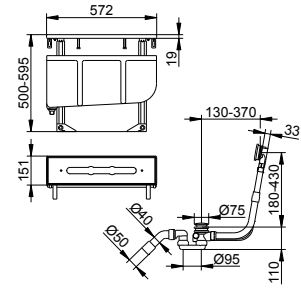

Rough part for four-hole bath tub mixer bath rim

- Mounting rack with leak water tank and draining hose
- With G 1 1/2 waste and overflow set
- Connection type: Angle valves G 1/2

Art.-No.	Surface	£
511 30 00 00 70	chrome-plated	1,500.60

Art.-No.	Optional accessories (see chapter)	£
599 30 03 00 70	Cover cap	brushed bronze 188.00
599 30 06 00 70	Cover cap	stainless steel-finish 188.00
599 30 13 00 70	Cover cap	brushed black chrome 188.00
599 30 25 00 70	Cover cap	brushed brass 335.70
599 30 29 00 70	Cover cap	brushed rose gold 335.70
599 30 37 00 70	Cover cap	black matt 188.00