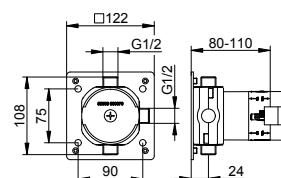

Rough part for diverter valve concealed for 2 functions

- With flushing unit
- Thread connection: G 1/2
- Installation Depth: 80 - 110 mm

Art.-No.	£
595 56 00 00 70	214.40

Art.-No.	Optional accessories (see chapter)	£
595 70 00 00 01	Mounting rail 570 mm	50.00
595 70 00 00 02	Mounting rail 800 mm	69.40
595 70 00 00 03	Mounting rail 1250 mm	103.60