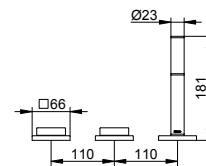

Art.-No.	Surface	£
511 30 01 05 00	chrome-plated	1,404.70
511 30 03 05 00	brushed bronze	1,966.60
511 30 06 05 00	stainless steel-finish	1,966.60
511 30 13 05 00	brushed black chrome	1,966.60
511 30 25 05 00	brushed brass	3,511.80
511 30 29 05 00	brushed rose gold	3,511.80
511 30 37 05 00	black matt	1,404.70

Art.-No.	Required accessories (see generic fittings)	£
511 30 00 00 75	Rough part	1,659.70