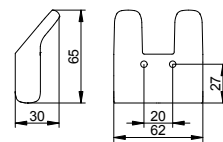

Art.-No.	Surface	£
127 15 01 00 00	chrome-plated	19.90
127 15 06 00 00	stainless steel-finish	31.90
127 15 25 00 00	brushed brass	59.70
127 15 29 00 00	brushed rose gold	59.70

Towel hook double

- Concealed fixing
- For screwing
- Mounting set included