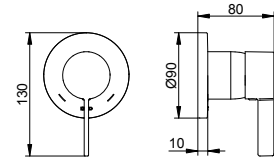

Art.-No.	Rosette	Surface	£
595 51 01 95 01	round	chrome-plated	213.40
595 51 01 95 02	square	chrome-plated	220.00
595 51 37 95 01	round	black matt	256.10
595 51 37 95 02	square	black matt	264.00

Art.-No.	Required accessories (see generic fittings)	£
595 51 00 00 70	Rough part	202.80