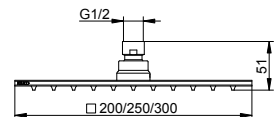

Overhead shower made of metal

- Thread connection: G 1/2
- with 1 jet (Normal jet)
- With anti-calcification system
- Flow rate: limited to 15 l/min
- Suitable for flow heaters
- Sound-tested

Art.-No.	Shape	Size	Surface	£
599 86 01 01 01	round	200 mm	chrome-finish	207.90
599 86 01 02 01	round	250 mm	chrome-finish	292.80
599 86 01 03 01	round	300 mm	chrome-finish	358.70
599 86 01 01 02	square	200 mm	chrome-finish	218.40
599 86 01 02 02	square	250 mm	chrome-finish	318.50
599 86 01 03 02	square	300 mm	chrome-finish	396.40