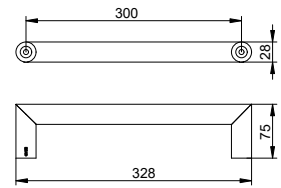

Grab bar

- Max. load capacity 115 kg
- Vertical or horizontal assembly
- Concealed fixing
- For screwing
- Mounting set included

Art.-No.	Surface	£
128 07 01 00 00	chrome-plated	115.50
128 07 37 00 00	black matt	150.10

Shower shelf

- Integrated hook
- Removable
- Concealed fixing
- For screwing or glueing (optional)
- Mounting set included