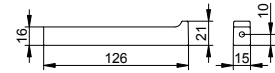

Spare paper holder

- Horizontal assembly
- Roll width up to 120 mm
- Number of rolls: 1 piece/s
- Concealed fixing
- For screwing
- Mounting set included

Art.-No.	Surface	£
111 63 01 00 00	chrome-plated	39.10
111 63 03 00 00	brushed bronze	62.50
111 63 06 00 00	stainless steel-finish	62.50
111 63 13 00 00	brushed black chrome	62.50
111 63 25 00 00	brushed brass	117.20
111 63 29 00 00	brushed rose gold	117.20
111 63 37 00 00	black matt	39.10

Toilet brush set

- Removable glass
- Crystal glass tumbler frosted
- Concealed fixing
- For screwing
- Mounting set included
- Spare brush head included