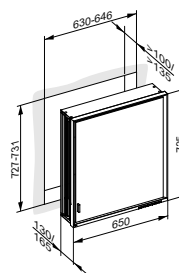

**Mirror cabinet concealed
1-door long door**

- Depth before wall: 35 mm
- Protection code: IP 24
- Hinged door off double sided crystal mirror with soft close hinge
- Body: aluminium silver-anodized
- Body side: aluminium silver-anodized
- Interior rear panel: mirror

Operation

- Control panel with capacitive touch sensor

Functionalities

- Switches on / off
- Continuously dimmable
- Adjusting the light colour
- Integrated extension function (room switch)

Illumination

- 2700 kelvin (warm white) up to 6500 kelvin (daylight white)
- Vertical and horizontal (top only)
- Washbasin / shelf lighting
- Interior illumination
- LED

Equipment

- 1 shaver socket
- 2 height-adjustable glass shelves
- Concealed shelf over the entire width

Art.-No.	Width	Height	Depth	Hinge	Heating	LED	£
143 31 17 21 31	650 mm	735 mm	130 mm	right	no	54 W	1,314.80
143 31 17 22 31	650 mm	735 mm	130 mm	left	no	54 W	1,314.80
143 11 17 21 31	650 mm	735 mm	165 mm	right	no	54 W	1,643.60
143 11 17 22 31	650 mm	735 mm	165 mm	left	no	54 W	1,643.60