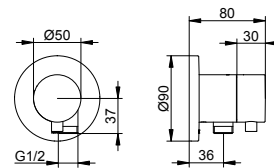

Stop valve concealed for 1 function with wall outlet for shower hose

- Connection type: Rough part G 1/2
- Wall outlet for shower hose G 1/2
- Stop valve with ceramic sealing disks
- Flow rate: 12 l/min
- Intrinsically safe against backflow as per DIN EN 1717
- Suitable for flow heaters
- Sound-tested

Art.-No.	Rosette	Surface	£
595 41 01 11 01	round	chrome-plated	268.60
595 41 01 11 02	square	chrome-plated	275.90
595 41 03 11 01	round	brushed bronze	376.00
595 41 03 11 02	square	brushed bronze	386.20
595 41 06 11 01	round	stainless steel-finish	376.00
595 41 06 11 02	square	stainless steel-finish	386.20
595 41 13 11 01	round	brushed black chrome	376.00
595 41 13 11 02	square	brushed black chrome	386.20
595 41 25 11 01	round	brushed brass	671.40
595 41 25 11 02	square	brushed brass	689.70
595 41 29 11 01	round	brushed rose gold	671.40
595 41 29 11 02	square	brushed rose gold	689.70
595 41 37 11 01	round	black matt	322.30
595 41 37 11 02	square	black matt	331.00
Art.-No.	Required accessories (see generic fittings)		£
595 41 00 01 70	Rough part		210.50