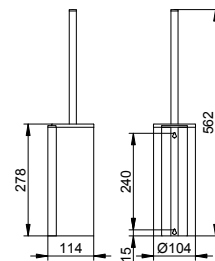

Art.-No.	Surface	£
349 64 01 01 00	chrome-plated / black	272.10
349 64 17 01 00	aluminium silver-anodized / black	115.00

Art.-No.	Spare part	£
100 64 00 40 00	Toilet brush head	black 11.80
149 64 00 01 00	Plastic insert	black 36.50
349 64 01 40 00	Toilet brush with handle	chrome-plated / black 58.70
349 64 17 40 00	Toilet brush with handle	aluminium silver-anodized / black 55.50