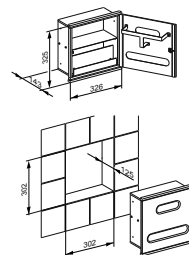

Art.-No.	Hinge	Surface	£
449 77 01 17 01	left	chrome-plated / aluminium finish	775.40
449 77 01 17 02	right	chrome-plated / aluminium finish	775.40
449 77 01 37 01	left	chrome-plated / black matt	775.40
449 77 01 37 02	right	chrome-plated / black matt	775.40
449 77 01 51 01	left	chrome-plated / white matt	775.40
449 77 01 51 02	right	chrome-plated / white matt	775.40