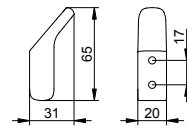

Art.-No.	Surface	£
127 15 01 00 00	chrome-plated	19.90
127 15 06 00 00	stainless steel-finish	31.90
127 15 25 00 00	brushed brass	59.70
127 15 29 00 00	brushed rose gold	59.70

Towel hook double

- Concealed fixing
- For screwing
- Mounting set included