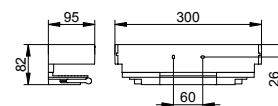

Shower shelf with glass wiper

- Removable
- Concealed fixing
- For screwing or glueing (optional)
- Mounting set included

Art.-No.	Surface	£
111 59 01 00 00	chrome-plated / aluminium silver anodized	192.20
111 59 03 00 00	bronze brushed / aluminium silver-anodized	307.60
111 59 06 00 00	stainless steel-finish / aluminium silver-anodized	307.60
111 59 13 00 00	brushed black chrome / silver anodised aluminium	307.60
111 59 25 00 00	brushed brass / silver anodised aluminium	576.70
111 59 29 00 00	brushed rose gold / silver anodised aluminium	576.70
111 59 37 00 00	black matt	192.20

Art.-No.	Spare part	£
127 59 17 00 00	Glass wiper aluminium silver-anodized	37.30
199 59 37 00 01	Glass wiper black matt	37.30

Optional accessories (see accessories equipment)		£
049 94 00 04 00	Glue Set No. 4	21.30