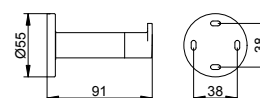

Towel hook with door stop

- Concealed fixing
- For screwing
- Mounting set included

Art.-No.	Surface	£
149 11 01 00 00	chrome-plated	35.30
149 11 07 00 00	stainless steel	75.60
149 11 17 00 00	aluminium silver-anodized	30.00
149 11 37 00 00	black matt	35.30