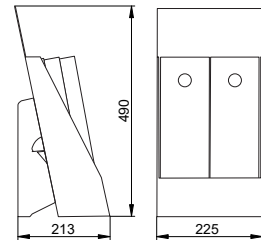

1 x Glass wiper (049 59 51 00 00)

- Concealed fixing
- For bonding
- Glue set included

Art.-No.	£
049 59 00 00 01	360.50

Clothes line

- Max. load capacity 2 kg
- Extendable up to 2.8 m
- Concealed fixing
- For screwing
- Mounting set included