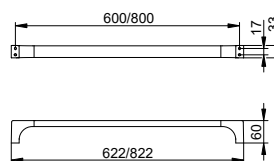

Towel rail

- Concealed fixing
- For screwing
- Mounting set included

Art.-No.	Width	Surface	£
111 01 01 06 00	622 mm	chrome-plated	180.00
111 01 01 08 00	822 mm	chrome-plated	206.60
111 01 03 06 00	622 mm	brushed bronze	288.00
111 01 03 08 00	822 mm	brushed bronze	330.70
111 01 06 06 00	622 mm	stainless steel-finish	288.00
111 01 06 08 00	822 mm	stainless steel-finish	330.70
111 01 13 06 00	622 mm	brushed black chrome	288.00
111 01 13 08 00	822 mm	brushed black chrome	330.70
111 01 25 06 00	622 mm	brushed brass	540.00
111 01 25 08 00	822 mm	brushed brass	619.90
111 01 29 06 00	622 mm	brushed rose gold	540.00
111 01 29 08 00	822 mm	brushed rose gold	619.90
111 01 37 06 00	622 mm	black matt	180.00
111 01 37 08 00	822 mm	black matt	206.60