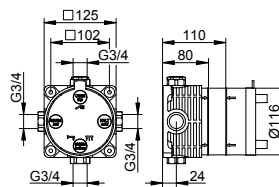

Rough part for single lever mixer and thermostatic mixer concealed

- With flushing unit
- Thread connection: G 3/4
- Installation Depth: 80 - 110 mm

Art.-No.	£
599 70 00 00 70	167.30