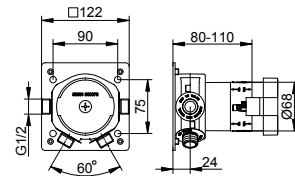

Rough part for single lever mixer concealed

- With flushing unit
- Thread connection: G 1/2
- Installation Depth: 80 - 110 mm

Art.-No.	£
595 51 00 00 70	202.80

Art.-No.	Optional accessories (see chapter)	£
595 70 00 00 01	Mounting rail 570 mm	50.00
595 70 00 00 02	Mounting rail 800 mm	69.40
595 70 00 00 03	Mounting rail 1250 mm	103.60

Rough part set for single lever mixer concealed for 2 functions with wall outlet for shower hose

1. **Rough part (595 51 00 00 70)**
2. With flushing unit
   - Thread connection: G 1/2
   - Installation Depth: 80 - 110 mm

1. **Rough part (595 56 00 01 70)**
2. With flushing unit
   - Thread connection: G 1/2
   - Installation Depth: 80 - 110 mm

1. **Mounting rail (595 70 00 00 01)**
2. Vertical or horizontal assembly
   - Stepless assembly of rough parts