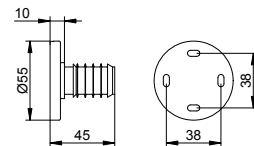

Wall mounting

- Concealed fixing
- For screwing
- Mounting set included
- Number of units: 1 piece/s

Art.-No.	Surface	£
149 35 01 00 00	chrome-plated / white	27.60
149 35 17 00 00	aluminium silver-anodized / black	23.50