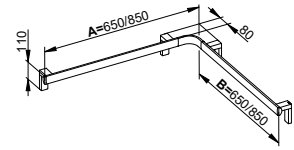

**Corner grab rail for shower/
bath**

- Max. load capacity 115 kg
- For screwing
- 3 x Mounting set 1 (349 90 00 01 00)

Mounting sets
(3 x depending on type of wall)
Please order separately.

Art.-No.	A Width	B Depth	Surface	£
350 11 01 68 01	650 mm	850 mm	chrome-plated	464.20
350 11 01 86 02	850 mm	650 mm	chrome-plated	464.20
350 11 01 88 00	850 mm	850 mm	chrome-plated	492.80
350 11 17 68 01	650 mm	850 mm	aluminium silver-anodized / chrome-plated	374.00
350 11 17 86 02	850 mm	650 mm	aluminium silver-anodized / chrome-plated	374.00
350 11 17 88 00	850 mm	850 mm	aluminium silver-anodized / chrome-plated	381.00
350 11 37 68 01	650 mm	850 mm	black matt	552.30
350 11 37 86 02	850 mm	650 mm	black matt	552.30
350 11 37 88 00	850 mm	850 mm	black matt	579.00

Art.-No.	Spare part	£
349 90 00 01 00	Mounting set 1	7.90
Optional accessories (see universal items Care)		
349 90 00 02 00	Mounting set 4	6.60
349 93 00 02 00	Mounting set 7	7.60
Optional accessories (see chapter)		
351 81 01 00 37	Shower seat	chrome-plated / black 756.50
351 81 01 00 51	Shower seat	chrome-plated / white 756.50
351 81 17 00 37	Shower seat	aluminium silver-anodized / black 673.70
351 81 17 00 51	Shower seat	aluminium silver-anodized / white 673.70
351 81 37 00 37	Shower seat	black matt / black 756.50