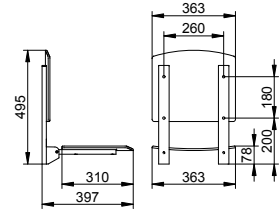

Shower seat with backrest wall mounted

- Max. load capacity 110 kg
- Folds upwards
- Removable backrest
- Seat area plastic
- For screwing

Mounting sets
(2 x depending on type of wall)
Please order separately.

Art.-No.	Surface	£
349 82 01 00 37	chrome-plated / black	731.30
349 82 01 00 38	chrome-plated / light grey	731.30
349 82 01 00 51	chrome-plated / white	731.30
349 82 17 00 37	aluminium silver-anodized / black	658.40
349 82 17 00 38	aluminium silver-anodized / light grey	658.40
349 82 17 00 51	aluminium silver-anodized / white	658.40

Art.-No.	Optional accessories (see chapter)	£
349 91 00 01 00	Mounting set 2	12.90
349 91 00 02 00	Mounting set 5	12.90
349 94 00 02 00	Mounting set 8	7.40
349 96 00 01 00	Mounting set 10	80.10