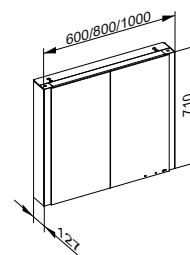

Mirror cabinet exposed 2-doors

- Protection code: IP 44
- Hinged doors off double sided crystal mirror with soft close hinge
- Body: aluminium silver-anodized
- Body side: in surface
- Interior rear panel: HDF

Operation

- Control panel with capacitive touch sensor

Functionalities

- Switches on / off
- Continuously dimmable
- Integrated extension function (room switch)

Illumination

- 3000 kelvin (warm white)
- Vertically
- Interior illumination
- LED 27 Watt

Equipment

- 1 socket
- 3 height-adjustable glass shelves

Mirror heating

- Positioned in the centre of the mirror
- Visual indication of the heating phase
- Automatic switch-off after 20 minutes
- 60 W

Art.-No.	Width	Height	Depth	Heating	Surface	£
145 01 00 21 31	600 mm	710 mm	127 mm	yes	mirrored	1,323.80
145 01 00 21 30	600 mm	710 mm	127 mm	no	mirrored	1,063.50
145 02 00 21 31	800 mm	710 mm	127 mm	yes	mirrored	1,391.40
145 02 00 21 30	800 mm	710 mm	127 mm	no	mirrored	1,131.00
145 03 00 21 31	1000 mm	710 mm	127 mm	yes	mirrored	1,449.70
145 03 00 21 30	1000 mm	710 mm	127 mm	no	mirrored	1,189.40
145 01 37 21 31	600 mm	710 mm	127 mm	yes	black matt	1,323.80
145 01 37 21 30	600 mm	710 mm	127 mm	no	black matt	1,063.50
145 02 37 21 31	800 mm	710 mm	127 mm	yes	black matt	1,391.40
145 02 37 21 30	800 mm	710 mm	127 mm	no	black matt	1,131.00
145 03 37 21 31	1000 mm	710 mm	127 mm	yes	black matt	1,449.70
145 03 37 21 30	1000 mm	710 mm	127 mm	no	black matt	1,189.40
145 01 51 21 31	600 mm	710 mm	127 mm	yes	white matt	1,323.80
145 01 51 21 30	600 mm	710 mm	127 mm	no	white matt	1,063.50
145 02 51 21 31	800 mm	710 mm	127 mm	yes	white matt	1,391.40
145 02 51 21 30	800 mm	710 mm	127 mm	no	white matt	1,131.00
145 03 51 21 31	1000 mm	710 mm	127 mm	yes	white matt	1,449.70
145 03 51 21 30	1000 mm	710 mm	127 mm	no	white matt	1,189.40
145 01 85 21 31	600 mm	710 mm	127 mm	yes	light oak decor	1,396.10
145 01 85 21 30	600 mm	710 mm	127 mm	no	light oak decor	1,135.80
145 02 85 21 31	800 mm	710 mm	127 mm	yes	light oak decor	1,463.70
145 02 85 21 30	800 mm	710 mm	127 mm	no	light oak decor	1,203.40
145 03 85 21 31	1000 mm	710 mm	127 mm	yes	light oak decor	1,522.00
145 03 85 21 30	1000 mm	710 mm	127 mm	no	light oak decor	1,261.70

Art.-No.	Optional accessories (see chapter)	£
145 90 01 01 00	Handle chrome-plated	16.70
145 90 06 01 00	Handle stainless steel-finish	26.70
145 90 25 01 00	Handle brushed brass	50.00
145 90 29 01 00	Handle brushed rose gold	50.00
145 90 37 01 00	Handle black matt	21.70