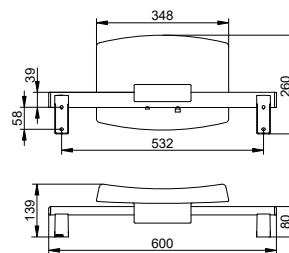

Rail for back rest

- Horizontal assembly
- Concealed fixing
- For screwing

Mounting sets
(2 x depending on type of wall)
Please order separately.

Art.-No.	Surface	£
351 79 01 06 00	chrome-plated	223.90
351 79 17 06 00	aluminium silver-anodized / chrome-plated	190.20
351 79 37 06 00	black matt	273.50

Art.-No.	Optional accessories (see universal items Care)	£
349 91 00 01 00	Mounting set 2	12.90
349 91 00 02 00	Mounting set 5	12.90
349 94 00 02 00	Mounting set 8	7.40
Optional accessories (see chapter)		
351 79 00 00 37	Back rest	black 215.60
351 79 00 00 51	Back rest	white 215.60