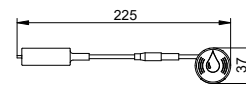

Remote-controlled flush switch for AXESS drop down supporting rails

- Execution usable optionally on left or right
- Button to trigger toilet flushing (Battery powered)
- Suitable for Geberit, Grohe, Sanit, Tece, Viega sinks