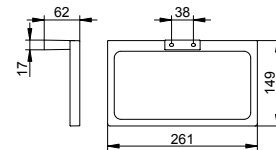

Towel ring

- Swivelling
- Closed form
- Concealed fixing
- For screwing
- Mounting set included

Art.-No.	Surface	£
111 21 01 00 00	chrome-plated	155.40
111 21 03 00 00	brushed bronze	248.70
111 21 06 00 00	stainless steel-finish	248.70
111 21 13 00 00	brushed black chrome	248.70
111 21 25 00 00	brushed brass	466.30
111 21 29 00 00	brushed rose gold	466.30
111 21 37 00 00	black matt	155.40