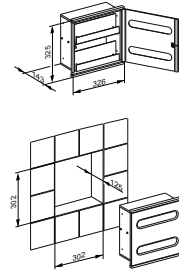

Art.-No.	Hinge	Surface	£
449 85 01 17 01	left	chrome-plated / aluminium finish	843.90
449 85 01 17 02	right	chrome-plated / aluminium finish	843.90
449 85 01 37 01	left	chrome-plated / black matt	843.90
449 85 01 37 02	right	chrome-plated / black matt	843.90
449 85 01 51 01	left	chrome-plated / white matt	843.90
449 85 01 51 02	right	chrome-plated / white matt	843.90

Module washbasin 3

- Concealed
- Paper towel dispenser
- Suitable for folded paper towels (z-fold) (250 x 230 mm)
- Holder for Kleenex box
- Activation from the front
- Filling through lockable front door
- Built-in body made of galvanised sheet steel
- Installation Depth: 125 mm
- Concealed fixing
- Mounting set included