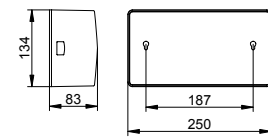

Guest towel holder

- Vertical assembly
- Concealed fixing
- For screwing
- Mounting set included

Art.-No.	Surface	£
300 70 01 00 00	chrome-plated	327.30

Tissue box

- Vertical or horizontal assembly
- Filling through removable housing
- Suitable for commercially available tissue boxes
- Concealed fixing
- For screwing
- Mounting set included