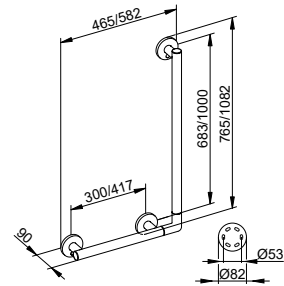

Art.-No.	Width	Height	Surface	£
349 06 01 03 06	465 mm	765 mm	chrome-plated	344.90
349 06 01 05 10	582 mm	1082 mm	chrome-plated	393.90
349 06 17 03 06	465 mm	765 mm	aluminium silver-anodized / chrome-plated	293.20
349 06 17 05 10	582 mm	1082 mm	aluminium silver-anodized / chrome-plated	334.80

Art.-No.	Spare part	£
349 90 00 01 00	Mounting set 1	7.90
Optional accessories (see chapter)		
349 12 01 00 01	Wall bracket spacer for tiled wall	chrome-plated 63.60
349 62 01 00 00	Toilet paper holder	chrome-plated 120.70
349 62 17 00 00	Toilet paper holder	aluminium silver-anodized / chrome-plated 102.60
Optional accessories (see universal items Care)		
349 90 00 02 00	Mounting set 4	6.60
349 93 00 02 00	Mounting set 7	7.60