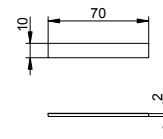

Magnetic strip

- Suitable for all mirror cabinets
- For bonding
- Mounting set included
- Number of units: 1 piece/s

Art.-No.	Surface	£
800 90 00 00 000100	high-gloss silver	21.80