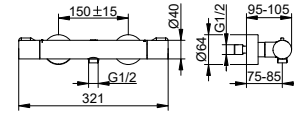

Thermostatic shower mixer exposed

- Connection type: Ball S-connector G 1/2
- Wall outlet for shower hose G 1/2
- Temperature regulator
- Safety shut-off at 38 °C
- Stop valve with ceramic sealing disks
- Flow rate: 25 l/min
- Intrinsically safe against backflow as per DIN EN 1717
- Suitable for flow heaters
- Sound-tested