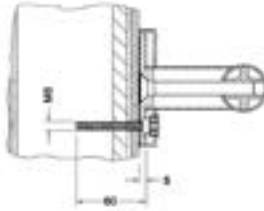

Fixing sets

Suitable for the following anchor bases / masonry:

Lightweight walls with integrated pre-wall installation and integrated steel plates, for example, support stands from pre-wall installation manufacturers.

Mounting set 7

- 3 x Cylinder screw with hexagon socket DIN 6912 M6x60 stainless steel

Essential for mounting the following items:
article no. 349 01, 349 06, 349 07, 349 08, 349 11, 349 12, 349 14, 349 15, 350 01, 350 06, 350 11, 350 08, 350 14, 350 12, 350 15.
Please order separately.

Art.-No.	£
349 93 00 02 00	7.60

Mounting set 8

- 2 x Countersunk screw with hexagon socket DIN 7991 M10x60 stainless steel

Essential for mounting the following items:
article no. 349 02, 349 03, 349 79, 349 82, 350 03, 351 79.
Please order separately