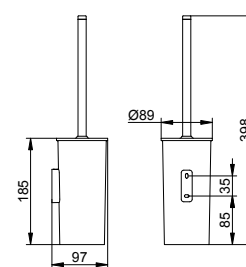

Not available in special finishes.

Art.-No.	Surface	£
127 64 01 01 00	chrome-plated / white	60.70
127 64 01 01 01	chrome-plated / anthracite	60.70

Art.-No.	Spare part	Surface	£
127 64 00 01 00	Plastic container	white	22.40
127 64 00 01 01	Plastic container	anthracite	22.40
127 64 01 40 00	Toilet brush with handle	chrome-plated / white	39.60
127 64 01 40 01	Toilet brush with handle	chrome-plated / anthracite	39.60
149 72 00 40 00	Toilet brush head	black	10.20
149 72 00 41 00	Toilet brush head	white	10.20