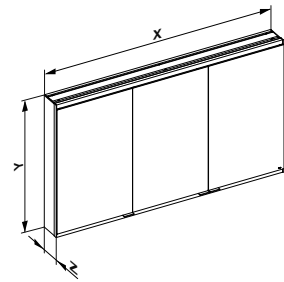

Illumination

- 2700 kelvin (warm white) up to 6500 kelvin (daylight white)
- Horizontally
- Interior illumination
- LED

Equipment

- 1 shaver socket (optional)
- 1 shaver socket + 1 dual USB charging point (optional)
- 2 x 3 height-adjustable glass shelves (height 700 mm)
- 2 x 4 height-adjustable glass shelves (height 900 mm)