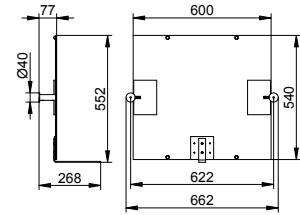

Tiltable mirror

- Can be tilted up to 15°
- Concealed fixing
- For screwing
- Mounting set included

Art.-No.	Surface	£
349 86 01 20 00	chrome-plated	440.30
349 86 17 20 00	aluminium-finish	511.30
349 86 37 20 00	black matt	440.30

Toilet brush set with lid

- Detachable plastic insert
- Concealed fixing
- For screwing
- Mounting set included
- Spare brush head included