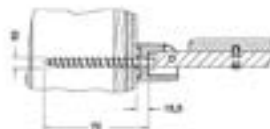

Art.-No.	£
349 92 00 02 00	6.60