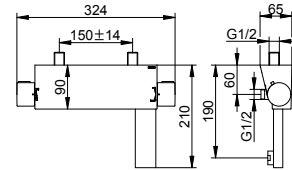

Bath tub mixer exposed

- Projection: 190 mm
- Connection type: Ball S-connector G 1/2
- Wall outlet for shower hose G 1/2
- Mixing valve with ceramic sealing disks
- Diverter valve incl. shut-off with ceramic sealing disks
- Aerator M 28x1
- Flow rate: 20 l/min
- Flow rate for hose connection: limited to 15 l/min
- Intrinsically safe against backflow as per DIN EN 1717
- Suitable for flow heaters
- Sound-tested

Art.-No.	Surface	£
511 20 01 01 00	chrome-plated	1,141.20

Not available in special finishes.

Single lever mixer concealed for 2 functions with safety device

- Connection type: Rough part G 3/4
- Mixing cartridge with ceramic sealing disks
- With temperature limiter
- Automatic return pull diverter
- Flow rate: 30 l/min
- With safety device in accordance with DIN EN 1717
- Suitable for flow heaters
- Sound-tested