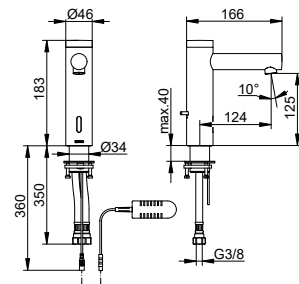

Art.-No.	PUW	Surface	£
595 12 01 11 00	no	chrome-plated	647.60
595 12 37 11 00	no	black matt	777.10

Electronics

- Infrared sensors (Adjustable operating distance, Adjustable run-on time)
- Manual water stop for cleaning
- Adjustable optional hygiene flushing (3 - 24 h)
- mains powered
- Voltage 6 V, entrance hall 100 - 240 V

Art.-No.	Optional accessories (see generic fittings)	£
599 11 00 00 00	Bluetooth adapter	156.90