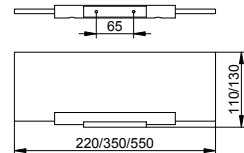

Shelf bracket

- Concealed fixing
- For screwing
- Mounting set included
- Number of units: 1 piece/s

Brackets and shelf to be ordered separately.

Art.-No.	Surface	£
149 10 01 00 00	chrome-plated	77.00

Art.-No.	Required accessories (see	£
149 10 00 52 00	Crystalline glass shelf 220 mm 100 mm	51.80
149 10 00 53 00	Crystalline glass shelf 350 mm 120 mm	64.00
149 10 00 55 00	Crystalline glass shelf 550 mm 120 mm	74.20

Hair dryer

- Voltage 230 V
- Main circuit breaker
- 3 Heating stages
- 2 Speed settings
- Thermal cut-out
- Concealed fixing
- For screwing
- Mounting set included