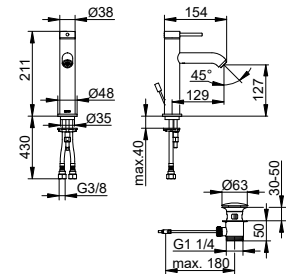

Art.-No.	PUW	Surface	£
595 01 01 20 01	yes	chrome-plated	320.40
595 01 01 21 01	no	chrome-plated	291.40
595 01 37 20 01	yes	black matt	384.50
595 01 37 21 01	no	black matt	349.70

Art.-No.	Optional accessories (see generic fittings)	£
595 99 01 02 02	Square rosette	chrome-plated 22.00
595 99 37 02 02	Square rosette	black matt 26.40

Single lever basin mixer 210
IXMO Soft

- Outlet height: 208 mm
- Projection: 164 mm
- Single hole installation with quick installation system
- Connection type: connecting hoses G 3/8
- Mixing cartridge with ceramic sealing disks
- With temperature limiter
- Aerator M 20x1, jet angle +/- 6° adjustable fit
- Flow rate: limited to 7 l/min
- Suitable for flow heaters
- Sound-tested