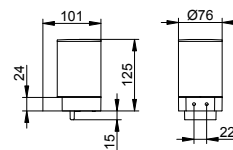

Soap dispenser for liquid soap with slip-on cup

- Filling capacity 280 ml
- Dosage quantity 0.5 ml/stroke
- Activation from below
- Top loading
- Metal slip-on cup
- Concealed fixing
- For screwing
- Mounting set included

Art.-No.	Surface	£
149 51 01 00 00	chrome-plated	165.90
149 51 07 00 00	stainless steel	266.10
149 51 17 00 00	aluminium-finish	141.00
149 51 37 00 00	black matt	165.90

Art.-No.	Spare part	£
199 52 00 01 00	Pump	29.40

Soap dispenser for liquid soap

- Filling capacity 250 ml
- Dosage quantity 0.5 ml/stroke
- Activation from above
- Top loading
- Metal casing
- Concealed fixing
- For screwing
- Mounting set included