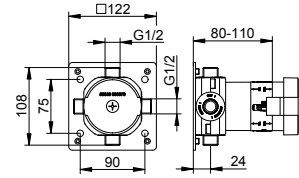

- With flushing unit
- Thread connection: G 1/2
- Installation Depth: 80 - 110 mm

Art.-No.	£
595 48 00 00 70	214.40

Art.-No.	Optional accessories (see chapter)	£
595 70 00 00 01	Mounting rail 570 mm	50.00
595 70 00 00 02	Mounting rail 800 mm	69.40
595 70 00 00 03	Mounting rail 1250 mm	103.60