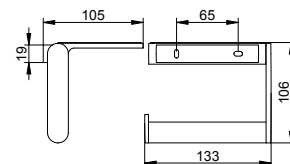

Toilet paper holder with shelf

- Swivelling
- Open form
- Non-slip shelf
- Roll width up to 120 mm
- Concealed fixing
- For screwing
- Mounting set included

Art.-No.	Surface	£
149 73 01 00 00	chrome-plated	139.10
149 73 06 00 00	stainless steel-finish	222.70
149 73 17 00 00	aluminium-finish	118.30
149 73 37 00 00	black matt	139.10