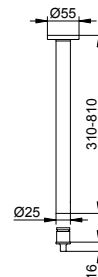

Art.-No.	Height	Surface	£
149 41 01 03 00	310 mm	chrome-plated	54.20
149 41 01 04 00	410 mm	chrome-plated	61.90
149 41 01 05 00	510 mm	chrome-plated	65.80
149 41 01 06 00	610 mm	chrome-plated	71.10
149 41 01 07 00	710 mm	chrome-plated	76.60
149 41 01 08 00	810 mm	chrome-plated	82.60
149 41 17 03 00	310 mm	aluminium silver-anodized / chrome-plated	47.40
149 41 17 04 00	410 mm	aluminium silver-anodized / chrome-plated	53.90
149 41 17 05 00	510 mm	aluminium silver-anodized / chrome-plated	57.30
149 41 17 06 00	610 mm	aluminium silver-anodized / chrome-plated	61.80
149 41 17 07 00	710 mm	aluminium silver-anodized / chrome-plated	66.50
149 41 17 08 00	810 mm	aluminium silver-anodized / chrome-plated	71.50