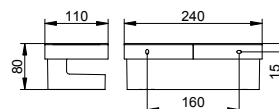

Grab bar

- Max. load capacity 115 kg
- Vertical or horizontal assembly
- Concealed fixing
- For screwing
- Mounting set included

Art.-No.	Surface	£
127 07 01 00 00	chrome-plated	105.30
127 07 06 00 00	stainless steel-finish	168.50
127 07 25 00 00	brushed brass	315.90
127 07 29 00 00	brushed rose gold	315.90

Shower shelf

- Detachable plastic insert (soap resistant, shatter-proof and UV-resistant)
- Concealed fixing
- For screwing
- Mounting set included

Not available in special finishes.

Art.-No.	Surface	£
127 58 01 00 00	chrome-plated / white	95.40
127 58 01 00 01	chrome-plated / anthracite	95.40

Art.-No.	Spare part	Surface	£
127 58 00 01 00	Plastic insert	white	13.70
127 58 00 01 01	Plastic insert	anthracite	13.70

Shower shelf with glass wiper

- Detachable plastic insert (soap resistant, shatter-proof and UV-resistant)
- Concealed fixing
- For screwing
- Mounting set included

Not available in special finishes.

Art.-No.	Surface	£
127 59 01 00 00	chrome-plated / white	126.80
127 59 01 00 01	chrome-plated / anthracite	126.80

Art.-No.	Spare part	Surface	£
127 59 00 01 00	Plastic insert	white	13.70
127 59 00 01 01	Plastic insert	anthracite	13.70
127 59 17 00 00	Glass wiper	aluminium silver-anodized	37.30