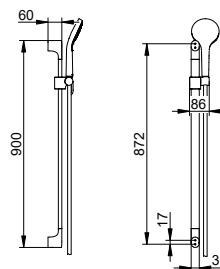

Shower set EDITION 400 hand shower with 3 jets

Hand shower sliding rail (515 85 01 09 00)

- Sliding bracket for hoses with conical nuts
- Hand shower bracket position left
- Adjustable angle of hand shower bracket
- With tile compensation plate (5 mm)
- For screwing
- Mounting set included

Hand shower (595 80 01 03 00)

- Thread connection: G 1/2
- with 3 jets (Normal, soft, massage jet)
- With anti-calcification system
- Flow rate: limited to 12 l/min
- Suitable for flow heaters

Shower hose (549 95 01 16 00)

- Thread connection: G 1/2
- Conical nuts on both sides
- Twist-protection on both sides
- With anti-kink protection

Art.-No.	Surface	£
515 87 01 09 00	chrome-plated	364.70

Shower set PLAN BLUE hand shower with 3 jets

Hand shower sliding rail (549 85 01 08 00)

- Sliding bracket for hoses with conical nuts
- Hand shower bracket position usable optionally on left or right
- Adjustable angle of hand shower bracket
- With tile compensation plate (5 mm)
- For screwing
- Mounting set included

Hand shower (539 80 01 03 00)

- Thread connection: G 1/2
- with 3 jets (Normal, soft, massage jet)
- With anti-calcification system
- Flow rate: limited to 9 l/min
- Suitable for flow heaters
- Sound-tested

Shower hose (549 95 01 16 00)

- Thread connection: G 1/2
- Conical nuts on both sides
- Twist-protection on both sides
- With anti-kink protection