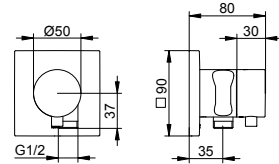

Diverter valve concealed for 2 functions with wall outlet for shower hose and hand shower bracket

- Connection type: Rough part G 1/2
- Wall outlet for shower hose G 1/2
- Hand shower bracket for hoses with conical nuts
- Diverter valve with ceramic sealing disks
- Flow rate: 24 l/min
- Flow rate for hose connection: 17 l/min
- Intrinsically safe against backflow as per DIN EN 1717
- Suitable for flow heaters
- Sound-tested

Art.-No.	Rosette	Shut off	Surface	£
595 56 01 12 01	round	no	chrome-plated	278.20
595 57 01 12 01	round	yes	chrome-plated	284.40
595 56 01 12 02	square	no	chrome-plated	284.40
595 57 01 12 02	square	yes	chrome-plated	290.70
595 56 03 12 01	round	no	brushed bronze	389.40
595 57 03 12 01	round	yes	brushed bronze	398.20
595 56 03 12 02	square	no	brushed bronze	398.20
595 57 03 12 02	square	yes	brushed bronze	407.00
595 56 06 12 01	round	no	stainless steel-finish	389.40
595 57 06 12 01	round	yes	stainless steel-finish	398.20
595 56 06 12 02	square	no	stainless steel-finish	398.20
595 57 06 12 02	square	yes	stainless steel-finish	407.00
595 56 13 12 01	round	no	brushed black chrome	389.40
595 57 13 12 01	round	yes	brushed black chrome	398.20
595 56 13 12 02	square	no	brushed black chrome	398.20
595 57 13 12 02	square	yes	brushed black chrome	407.00
595 56 17 12 01	round	no	aluminium-finish	333.80
595 57 17 12 01	round	yes	aluminium-finish	341.30
595 56 25 12 01	round	no	brushed brass	695.50
595 57 25 12 01	round	yes	brushed brass	711.00
595 56 25 12 02	square	no	brushed brass	711.00
595 57 25 12 02	square	yes	brushed brass	726.80
595 56 29 12 01	round	no	brushed rose gold	695.50
595 57 29 12 01	round	yes	brushed rose gold	711.00
595 56 29 12 02	square	no	brushed rose gold	711.00
595 57 29 12 02	square	yes	brushed rose gold	726.80
595 56 37 12 01	round	no	black matt	333.80
595 57 37 12 01	round	yes	black matt	341.30
595 56 37 12 02	square	no	black matt	341.30
595 57 37 12 02	square	yes	black matt	348.80

Art.-No.	Required accessories (see generic fittings)	£
595 56 00 01 70	Rough part	198.70