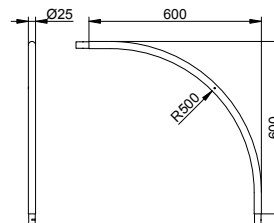

Pipe bend for quadrant shower trays

- Fixing point for ceiling support
- Number of units: 1 piece/s

Art.-No.	Surface	£
149 25 01 00 00	chrome-plated	130.30
149 25 17 00 00	aluminium silver-anodized	110.80