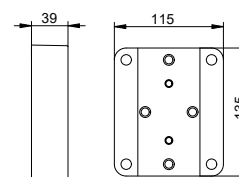

Adapter plate for AXESS drop down supporting rails

- Optional solution to improve load distribution on the wall

Suitable for drop down supporting rail (article no. 350 03).

Art.-No.	Surface	£
350 04 01 00 00	chrome-plated	126.20
350 04 37 00 00	black matt	151.50

Cover plate for AXESS drop down supporting rails

- For covering the mounting holes of supporting folding handles

Mounting sets
(2 x depending on type of wall)
Please order separately.