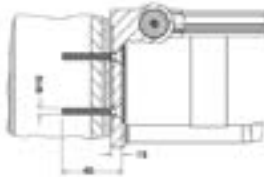

Art.-No.	£
349 94 00 02 00	7.40

Mounting set 9

- 2 x Hexagon head bolt DIN EN 24017 M10x60 stainless steel

Essential for mounting the following items:
article no. 149 80, 149 83, 349 83.
Please order separately.