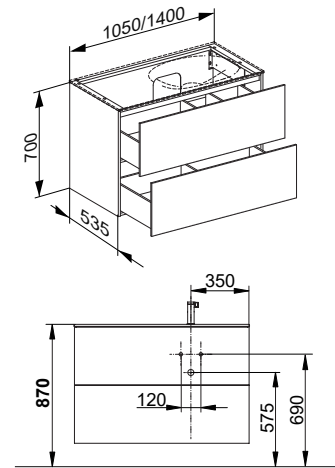

Washbasin base cabinet for built-in washbasins 2 front drawers washbasin position right

- Push-to-open
- With soft-closing mechanism
- Wall mounted

1. **Equipment**
2. Odour trap G 1 1/4 x 32
   - Movable storage box (1050 mm = 2 pcs / 1400 mm = 4 pcs)

1. **Illumination (optional)**
2. Switches on / off automatically
   - 3000 kelvin (warm white)
   - Interior illumination
   - LED
   - Mains connection with socket required

Bathroom furniture
EDITION 11

Art.-No.	Width	Height	Depth	Illumination	Colour No.	£
312 56 XX 01 00	1050 mm	700 mm	535 mm	yes	37, 38, 39	2,237.40
312 56 YY 01 00	1050 mm	700 mm	535 mm	yes	11, 14, 18, 27, 28, 30, 89	2,718.40
312 56 ZZ 01 00	1050 mm	700 mm	535 mm	yes	21	3,224.00
312 56 XX 00 00	1050 mm	700 mm	535 mm	no	37, 38, 39	1,887.30
312 56 YY 00 00	1050 mm	700 mm	535 mm	no	11, 14, 18, 27, 28, 30, 89	2,381.70
312 56 ZZ 00 00	1050 mm	700 mm	535 mm	no	21	2,887.10
312 69 XX 01 00	1400 mm	700 mm	535 mm	yes	37, 38, 39	2,571.00
312 69 YY 01 00	1400 mm	700 mm	535 mm	yes	11, 14, 18, 27, 28, 30, 89	3,200.60
312 69 ZZ 01 00	1400 mm	700 mm	535 mm	yes	21	4,005.70
312 69 XX 00 00	1400 mm	700 mm	535 mm	no	37, 38, 39	2,155.30
312 69 YY 00 00	1400 mm	700 mm	535 mm	no	11, 14, 18, 27, 28, 30, 89	2,800.70
312 69 ZZ 00 00	1400 mm	700 mm	535 mm	no	21	3,605.80

Art.-No.	Optional accessories (see washbasins)	£
312 70 70 10 00	Washbasin without tap hole 1050 mm 17 mm 535 mm satin white	1,341.90
312 70 70 10 01	Washbasin with 1 tap hole 1050 mm 17 mm 535 mm satin white	1,381.80
312 70 70 14 00	Washbasin without tap hole 1400 mm 17 mm 535 mm satin white	1,553.40
312 70 70 14 01	Washbasin with 1 tap hole 1400 mm 17 mm 535 mm satin white	1,592.40