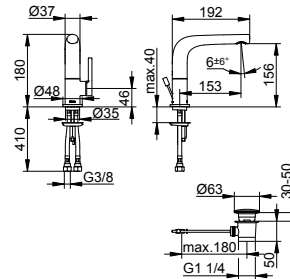

Art.-No.	PUW	Surface	£
515 05 01 00 00	yes	chrome-plated	514.10
515 05 01 01 00	no	chrome-plated	469.90
515 05 03 00 00	yes	brushed bronze	719.70
515 05 03 01 00	no	brushed bronze	657.80
515 05 06 00 00	yes	stainless steel-finish	719.70
515 05 06 01 00	no	stainless steel-finish	657.80
515 05 13 00 00	yes	brushed black chrome	719.70
515 05 13 01 00	no	brushed black chrome	657.80
515 05 25 00 00	yes	brushed brass	1,285.20
515 05 25 01 00	no	brushed brass	1,174.80
515 05 29 00 00	yes	brushed rose gold	1,285.20
515 05 29 01 00	no	brushed rose gold	1,174.80