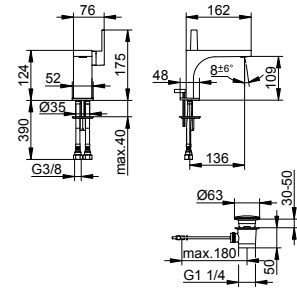

Single lever bath tub mixer floor standing
Page 60

Three-hole bath tub mixer bath rim
Page 60

Four-hole bath tub mixer bath rim
Page 61

Single lever basin mixer 110

- Outlet height: 109 mm
- Projection: 136 mm
- Single hole installation with quick installation system
- Connection type: connecting hoses G 3/8
- Mixing cartridge with ceramic sealing disks
- Aerator M 24x1, jet angle +/- 6° adjustable fit
- Flow rate: limited to 7.6 l/min
- Suitable for flow heaters
- Sound-tested