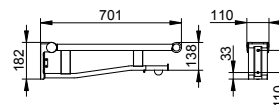

Drop down supporting rail WC removable

- Max. load capacity 115 kg
- Folds upwards
- Brake prevents unintended lowering
- Toilet paper holder
- Roll width up to 100 mm
- Supporting surface plastic
- Concealed fixing
- For screwing