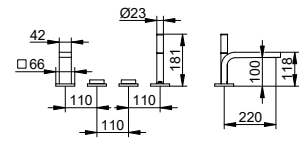

Four-hole bath tub mixer bath rim

- Outlet height: 100 mm
- Projection: 220 mm
- Connection type: connecting hoses G 1/2
- Hand shower bracket for hoses with conical nuts
- Hand shower with 1 jet (Normal jet)
- Shower hose 1500 mm
- Mixing valve with ceramic sealing disks
- Diverter valve incl. shut-off with ceramic sealing disks
- Aerator M 24x1, jet angle +/- 8° adjustable fit
- Flow rate: 22 l/min
- Flow rate for hand shower: limited to 12 l/min
- Inherently safe against backflow as per DIN EN 1717
- Suitable for flow heaters
- Sound-tested

Art.-No.	Surface	£
511 30 01 02 00	chrome-plated	1,904.20
511 30 03 02 00	brushed bronze	2,665.90
511 30 06 02 00	stainless steel-finish	2,665.90
511 30 13 02 00	brushed black chrome	2,665.90
511 30 25 02 00	brushed brass	4,760.60
511 30 29 02 00	brushed rose gold	4,760.60
511 30 37 02 00	black matt	1,904.20
Art.-No.	Required accessories (see generic fittings)	£
511 30 00 00 70	Rough part	1,500.60