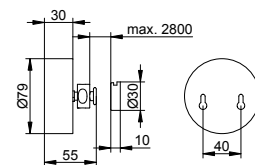

The length can be adjusted to fit the clothes line tightly.

Art.-No.	Surface	£
049 79 01 00 01	chrome-plated	80.10