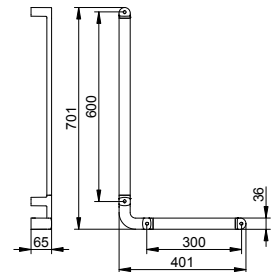

Art.-No.	Vertical handrail	Width	Height	Surface	£
316 06 01 06 01	right	401 mm	701 mm	chrome-plated	333.70
316 06 01 06 02	left	401 mm	701 mm	chrome-plated	333.70