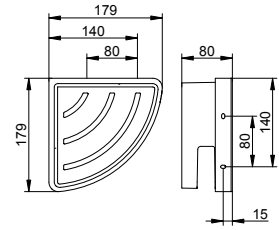

Corner shower shelf

- Detachable plastic insert (soap resistant, shatter-proof and UV-resistant)
- Concealed fixing
- For screwing
- Mounting set included

Not available in special finishes.

Art.-No.	Surface	£
127 57 01 00 00	chrome-plated / white	91.10
127 57 01 00 01	chrome-plated / anthracite	91.10

Art.-No.	Spare part	£
127 57 00 01 00	Plastic insert white	13.70
127 57 00 01 01	Plastic insert anthracite	13.70