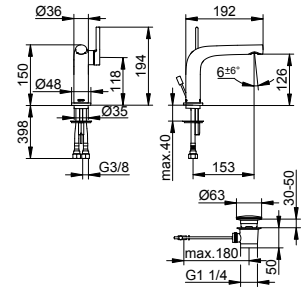

Single lever basin mixer 120

- Outlet height: 126 mm
- Projection: 153 mm
- Single hole installation with quick installation system
- Connection type: connecting hoses G 3/8
- Mixing cartridge with ceramic sealing disks
- Aerator M 24x1, jet angle +/- 6° adjustable fit
- Flow rate: limited to 7.6 l/min
- Suitable for flow heaters
- Sound-tested

Art.-No.	PUW	Surface	£
515 04 01 00 02	yes	chrome-plated	454.90
515 04 01 01 02	no	chrome-plated	406.20
515 04 03 00 02	yes	brushed bronze	636.80
515 04 03 01 02	no	brushed bronze	568.60
515 04 06 00 02	yes	stainless steel-finish	636.80
515 04 06 01 02	no	stainless steel-finish	568.60
515 04 13 00 02	yes	brushed black chrome	636.80
515 04 13 01 02	no	brushed black chrome	568.60
515 04 25 00 02	yes	brushed brass	1,137.20
515 04 25 01 02	no	brushed brass	1,015.50
515 04 29 00 02	yes	brushed rose gold	1,137.20
515 04 29 01 02	no	brushed rose gold	1,015.50

Single lever basin mixer 150

- Outlet height: 156 mm
- Projection: 153 mm
- Single hole installation with quick installation system
- Connection type: connecting hoses G 3/8
- Mixing cartridge with ceramic sealing disks
- Aerator M 24x1, jet angle +/- 6° adjustable fit
- Flow rate: limited to 7.6 l/min
- Suitable for flow heaters
- Sound-tested