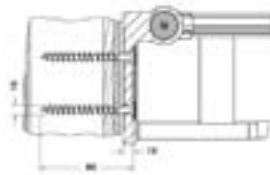

Art.-No.	£
349 91 00 02 00	12.90

Mounting set 6

- 2 x Hexagon head wood screw
  DIN 571 M10x100 stainless steel

Essential for mounting the following items:
article no. 149 80, 149 83, 349 83.
Please order separately.