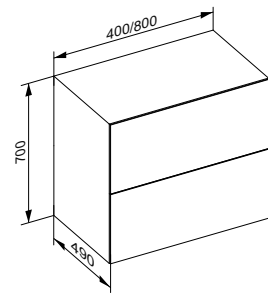

Side unit 2 front drawers

- Opening with handle
- With soft-closing mechanism
- Wall mounted

Equipment

- None

Illumination

- Switches on / off automatically
- 3000 kelvin (warm white)
- Interior illumination
- LED
- Mains connection with socket required

Art.-No.	Width	Height	Depth	Illumination	Surface	£
325 42 96 04 01	400 mm	700 mm	490 mm	yes	Customised design PG1	2,419.00
325 42 97 04 01	400 mm	700 mm	490 mm	yes	Customised design PG2	2,870.10
325 42 98 04 01	400 mm	700 mm	490 mm	yes	Customised design PG3	3,070.60
325 42 96 04 00	400 mm	700 mm	490 mm	no	Customised design PG1	1,754.90
325 42 97 04 00	400 mm	700 mm	490 mm	no	Customised design PG2	2,206.00
325 42 98 04 00	400 mm	700 mm	490 mm	no	Customised design PG3	2,406.40
325 42 96 08 01	800 mm	700 mm	490 mm	yes	Customised design PG1	2,614.50
325 42 97 08 01	800 mm	700 mm	490 mm	yes	Customised design PG2	3,081.50
325 42 98 08 01	800 mm	700 mm	490 mm	yes	Customised design PG3	3,303.10
325 42 96 08 00	800 mm	700 mm	490 mm	no	Customised design PG1	1,950.30
325 42 97 08 00	800 mm	700 mm	490 mm	no	Customised design PG2	2,417.40
325 42 98 08 00	800 mm	700 mm	490 mm	no	Customised design PG3	2,638.80

Art.-No.	Required accessories (see accessories bathroom furniture)	£
490 31 97 04 00	Cover plate 401 mm 4 mm 483 mm Customised design PG2	263.90
490 31 97 08 00	Cover plate 801 mm 4 mm 483 mm Customised design PG2	352.30
490 41 01 00 02	Handle 12 mm 80 mm 2 mm chrome-plated	34.50
490 41 03 00 02	Handle 12 mm 80 mm 2 mm brushed bronze	55.30
490 41 06 00 02	Handle 12 mm 80 mm 2 mm stainless steel-finish	55.30
490 41 13 00 02	Handle 12 mm 80 mm 2 mm brushed black chrome	55.30
490 41 17 00 02	Handle 12 mm 80 mm 2 mm aluminium-finish	41.40
490 41 25 00 02	Handle 12 mm 80 mm 2 mm brushed brass	103.60
490 41 29 00 02	Handle 12 mm 80 mm 2 mm brushed rose gold	103.60
490 41 37 00 02	Handle 12 mm 80 mm 2 mm black matt	44.90
Optional accessories (see accessories bathroom furniture)		
490 10 57 02 00	Storage box 178 mm 71 mm 372 mm carbon	76.70