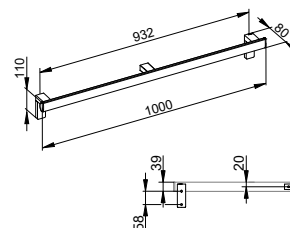

Grab bar

- Max. load capacity 115 kg
- Horizontal assembly
- Concealed fixing
- For screwing
- 2 x Mounting set 1 (349 90 00 01 00)

Mounting sets (depending on type of wall) Please order separately. The 1000 mm long model is provided with a third wall mounting set (in the middle).

The 400 mm width version cannot be combined with shower seat with backrest.

Art.-No.	Width	Surface	£
350 01 01 04 00	400 mm	chrome-plated	187.70
350 01 01 05 00	500 mm	chrome-plated	199.40
350 01 01 06 00	600 mm	chrome-plated	215.50
350 01 01 07 00	700 mm	chrome-plated	227.90
350 01 01 08 00	800 mm	chrome-plated	233.60
350 01 01 09 00	900 mm	chrome-plated	251.90
350 01 01 10 00	1000 mm	chrome-plated	311.30
350 01 17 04 00	400 mm	aluminium silver-anodized / chrome-plated	159.60
350 01 17 05 00	500 mm	aluminium silver-anodized / chrome-plated	169.50
350 01 17 06 00	600 mm	aluminium silver-anodized / chrome-plated	183.20
350 01 17 07 00	700 mm	aluminium silver-anodized / chrome-plated	193.80
350 01 17 08 00	800 mm	aluminium silver-anodized / chrome-plated	198.50
350 01 17 09 00	900 mm	aluminium silver-anodized / chrome-plated	214.10
350 01 17 10 00	1000 mm	aluminium silver-anodized / chrome-plated	264.60
350 01 37 04 00	400 mm	black matt	240.60
350 01 37 05 00	500 mm	black matt	249.70
350 01 37 06 00	600 mm	black matt	264.90
350 01 37 07 00	700 mm	black matt	277.50
350 01 37 08 00	800 mm	black matt	287.90
350 01 37 09 00	900 mm	black matt	299.00
350 01 37 10 00	1000 mm	black matt	356.70

Art.-No.	Spare part	£
349 90 00 01 00	Mounting set 1	7.90
Optional accessories (see universal items Care)		
349 90 00 02 00	Mounting set 4	6.60
349 93 00 02 00	Mounting set 7	7.60
Optional accessories (see chapter)		
351 81 01 00 37	Shower seat	chrome-plated / black 756.50
351 81 01 00 51	Shower seat	chrome-plated / white 756.50
351 81 17 00 37	Shower seat	aluminium silver-anodized / black 673.70
351 81 17 00 51	Shower seat	aluminium silver-anodized / white 673.70
351 81 37 00 37	Shower seat	black matt / black 756.50