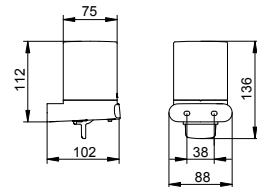

Art.-No.	Surface	£
116 52 01 90 00	chrome-plated	180.30

Art.-No.	Spare part	£
116 52 00 90 00	Crystal slip-on cup	frosted 34.10
199 52 00 01 00	Pump	29.40