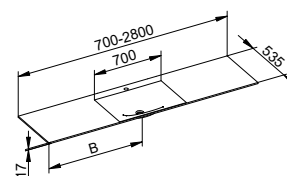

Art.-No.	Width	Height	Depth	Surface	£
312 40 70 07 01	700 mm	17 mm	535 mm	satın white	1,130.50
312 70 70 10 01	1050 mm	17 mm	535 mm	satın white	1,381.80
312 70 70 14 01	1400 mm	17 mm	535 mm	satın white	1,592.40
312 70 70 17 01	1750 mm	17 mm	535 mm	satın white	1,885.10
312 70 70 21 01	2100 mm	17 mm	535 mm	satın white	2,136.40
312 70 70 24 01	2450 mm	17 mm	535 mm	satın white	2,509.20
312 70 70 28 01	2800 mm	17 mm	535 mm	satın white	2,517.60