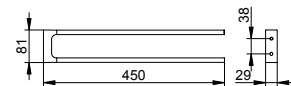

Towel holder 2 arms

- Rigid
- Concealed fixing
- For screwing
- Mounting set included

Art.-No.	Depth	Surface	£
111 18 01 00 00	450 mm	chrome-plated	181.30
111 18 03 00 00	450 mm	brushed bronze	290.00
111 18 06 00 00	450 mm	stainless steel-finish	290.00
111 18 13 00 00	450 mm	brushed black chrome	290.00
111 18 25 00 00	450 mm	brushed brass	543.80
111 18 29 00 00	450 mm	brushed rose gold	543.80
111 18 37 00 00	450 mm	black matt	181.30