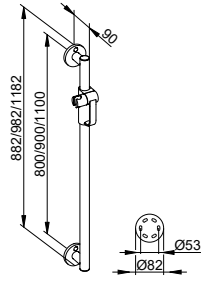

Hand shower sliding rail

- Max. load capacity 115 kg
- Sliding bracket for hoses with conical nuts
- Hand shower bracket position usable optionally on left or right
- Adjustable angle of hand shower bracket
- For screwing
- 2 x Mounting set 1 (349 90 00 01 00)

Mounting sets
(2 x depending on type of wall)
Please order separately.

Care
PLAN CARE

Art.-No.	Height	Surface	£
349 12 01 08 00	882 mm	chrome-plated	281.70
349 12 01 09 00	982 mm	chrome-plated	294.50
349 12 01 11 00	1182 mm	chrome-plated	320.70
349 12 17 08 00	882 mm	aluminium silver-anodized / chrome-plated	239.50
349 12 17 09 00	982 mm	aluminium silver-anodized / chrome-plated	250.30
349 12 17 11 00	1182 mm	aluminium silver-anodized / chrome-plated	272.60

Art.-No.	Spare part	£
349 10 01 00 00	Sliding bracket for hand shower	chrome-plated 106.20
349 10 17 00 00	Sliding bracket for hand shower	aluminium-finish 90.20
349 90 00 01 00	Mounting set 1	7.90
Optional accessories (see chapter)		
349 12 01 00 01	Wall bracket spacer for tiled wall	chrome-plated 63.60
Optional accessories (see universal items Care)		
349 90 00 02 00	Mounting set 4	6.60
349 93 00 02 00	Mounting set 7	7.60