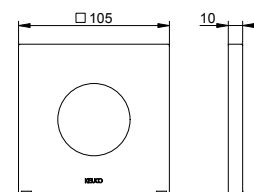

Oversize wall decorative disc for single lever mixer and single lever shower mixer concealed

- Is required if the wall cut-out is too large
- Extends by: 15 mm

Suitable for:

511 51 XX 00 02, 515 51 XX 00 01,
539 51 XX 00 01, 595 51 XX XX 0X,
595 52 XX XX 0X

Art.-No.	Rosette	Surface	£
595 51 01 00 91	round	chrome-plated	86.00
595 51 01 00 92	square	chrome-plated	91.70
595 51 03 00 91	round	brushed bronze	120.40
595 51 03 00 92	square	brushed bronze	128.40
595 51 06 00 91	round	stainless steel-finish	120.40
595 51 06 00 92	square	stainless steel-finish	128.40
595 51 13 00 91	round	brushed black chrome	120.40
595 51 13 00 92	square	brushed black chrome	128.40
595 51 17 00 91	round	aluminium-finish	103.20
595 51 25 00 91	round	brushed brass	215.10
595 51 25 00 92	square	brushed brass	229.30
595 51 29 00 91	round	brushed rose gold	215.10
595 51 29 00 92	square	brushed rose gold	229.30
595 51 37 00 91	round	black matt	103.20
595 51 37 00 92	square	black matt	110.10