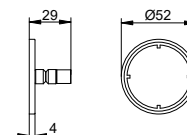

Art.-No.	Surface	£
049 94 00 05 01	chrome-plated	21.30
049 94 37 05 01	black matt	27.70