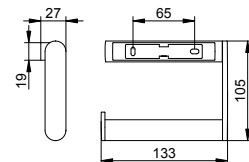

Toilet paper holder

- Swivelling
- Open form
- Roll width up to 120 mm
- Concealed fixing
- For screwing
- Mounting set included

Art.-No.	Execution	Surface	£
149 62 01 00 00	right	chrome-plated	67.70
149 62 01 00 01	left	chrome-plated	67.70
149 62 07 00 00	right	stainless steel	166.70
149 62 17 00 00	right	aluminium silver-anodized / chrome-plated	57.50
149 62 37 00 00	right	black matt	67.70
149 62 37 00 01	left	black matt	67.70