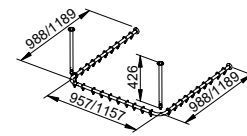

Set of shower curtain rails for rectangular shower trays

4 x Wall mounting (149 35 XX 00 00)

- Concealed fixing
- For screwing
- Mounting set included
- Number of units: 1 piece/s

2 x Shower curtain rail (149 30 XX 04 00)

- Can be shortened
- Can also be used as a ceiling support
- Number of units: 1 piece/s

1 x Shower curtain rail (149 30 XX XX 00)

- Can be shortened
- Can also be used as a ceiling support
- Number of units: 1 piece/s

2 x Shower curtain rail (149 30 XX XX 00)

- Can be shortened
- Can also be used as a ceiling support
- Number of units: 1 piece/s

2 x Pipe bend (149 24 XX 00 00)

- Fixing point for ceiling support
- Number of units: 1 piece/s

2 x Connecting piece (149 31 XX 00 00)

- Connection between ceiling support and tube angle piece / connecting tube
- Number of units: 1 piece/s

3 x Curtain ring (149 27 XX 01 03)

- Number of units: 10 piece/s

Art.-No.	Width	Depth	Surface	£
149 40 01 10 00	957 mm	988 mm	chrome-plated	451.90
149 40 01 12 00	1157 mm	1189 mm	chrome-plated	483.10
149 40 17 10 00	957 mm	988 mm	aluminium silver-anodized / chrome-plated	395.90
149 40 17 12 00	1157 mm	1189 mm	aluminium silver-anodized / chrome-plated	422.60