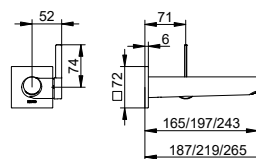

**Single lever basin mixer
concealed 1 hole IXMO Pure**

- Without basin waste plug
- Connection type: Rough part G 1/2
- Mixing cartridge with ceramic sealing disks
- Aerator M 24x1, jet angle +/- 6° adjustable fit
- Flow rate: limited to 7.6 l/min
- Suitable for flow heaters
- Sound-tested

Art.-No.	Rosette	Projection	Surface	£
595 16 01 01 01	round	165 mm	chrome-plated	302.40
595 16 01 11 01	round	197 mm	chrome-plated	313.60
595 16 01 21 01	round	243 mm	chrome-plated	329.40
595 16 01 01 02	square	165 mm	chrome-plated	307.40
595 16 01 11 02	square	197 mm	chrome-plated	318.40
595 16 01 21 02	square	243 mm	chrome-plated	334.40
595 16 37 01 01	round	165 mm	black matt	362.90
595 16 37 11 01	round	197 mm	black matt	376.30
595 16 37 21 01	round	243 mm	black matt	395.30
595 16 37 01 02	square	165 mm	black matt	368.90
595 16 37 11 02	square	197 mm	black matt	382.10
595 16 37 21 02	square	243 mm	black matt	401.30

Art.-No.	Required accessories (see generic fittings)	£
599 16 00 00 75	Rough part	119.40