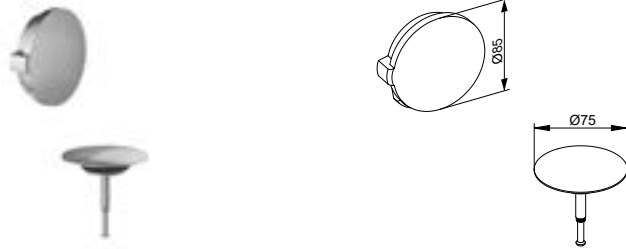

- With CleanPlus surface sealant

Suitable for:
599 14

Art.-No.	Surface	£
599 90 31 00 00	white	49.80

Cover cap for waste and overflow set with bath tub filling function

Suitable for:
511 30 00 00 75

Art.-No.	Surface	£
599 30 03 00 75	brushed bronze	490.70
599 30 06 00 75	stainless steel-finish	490.70
599 30 13 00 75	brushed black chrome	490.70
599 30 25 00 75	brushed brass	876.20
599 30 29 00 75	brushed rose gold	876.20
599 30 37 00 75	black matt	490.70