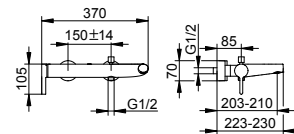

Single lever bath tub mixer exposed

- Projection: 210 mm
- Connection type: Ball S-connector G 1/2
- Wall outlet for shower hose G 1/2
- Mixing cartridge with ceramic sealing disks
- With temperature limiter
- Automatic return pull diverter
- Aerator M 24x1
- Flow rate: 20 l/min
- Flow rate for hose connection: limited to 15 l/min
- Intrinsically safe against backflow as per DIN EN 1717
- Suitable for flow heaters
- Sound-tested

Art.-No.	Surface	£
515 20 01 01 00	chrome-plated	675.30

Not available in special finishes.