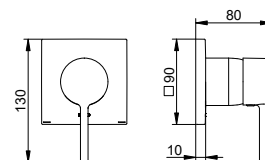

**Single lever mixer concealed
IXMO Soft**

- Connection type: Rough part G 1/2
- Mixing cartridge with ceramic sealing disks
- With temperature limiter
- Flow rate: 23 l/min
- Suitable for flow heaters
- Sound-tested

Art.-No.	Rosette	Surface	£
595 51 01 02 01	round	chrome-plated	213.40
595 51 01 02 02	square	chrome-plated	220.00
595 51 37 02 01	round	black matt	256.10
595 51 37 02 02	square	black matt	264.00

Art.-No.	Required accessories (see generic fittings)	£
595 51 00 00 70	Rough part	202.80