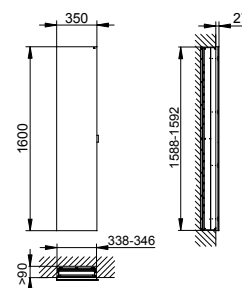

Equipment

- 6 height-adjustable glass shelves
- 1 aluminium centre shelf

Art.-No.	Width	Height	Depth	Hinge	£
800 00 00 32 000000	350 mm	1600 mm	120 mm	left	737.30
800 10 00 32 000000	350 mm	1600 mm	120 mm	right	737.30
800 00 00 32 100000	350 mm	1600 mm	160 mm	left	884.20
800 10 00 32 100000	350 mm	1600 mm	160 mm	right	884.20

Cosmetic mirror non-illuminated

- Diameter: 149 mm
- For positioning or clamping
- Mirror one-sided, concave
- Magnification factor: x 3