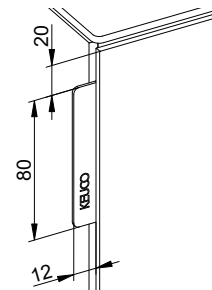

Art.-No.	Surface	£
490 41 01 00 02	chrome-plated	34.50
490 41 03 00 02	brushed bronze	55.30
490 41 06 00 02	stainless steel-finish	55.30
490 41 13 00 02	brushed black chrome	55.30
490 41 17 00 02	aluminium-finish	41.40
490 41 25 00 02	brushed brass	103.60
490 41 29 00 02	brushed rose gold	103.60
490 41 37 00 02	black matt	44.90