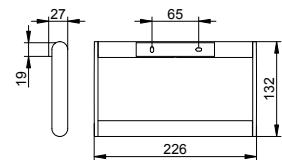

Towel ring

- Swivelling
- Closed form
- Concealed fixing
- For screwing
- Mounting set included

Art.-No.	Surface	£
149 21 01 00 00	chrome-plated	181.10
149 21 07 00 00	stainless steel	415.80
149 21 17 00 00	aluminium silver-anodized / chrome-plated	153.90
149 21 37 00 00	black matt	181.10