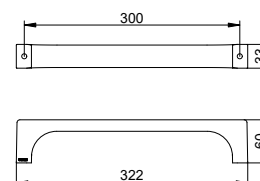

Art.-No.	Surface	£
111 07 01 00 00	chrome-plated	136.30
111 07 03 00 00	brushed bronze	218.00
111 07 06 00 00	stainless steel-finish	218.00
111 07 13 00 00	brushed black chrome	218.00
111 07 25 00 00	brushed brass	408.80
111 07 29 00 00	brushed rose gold	408.80
111 07 37 00 00	black matt	136.30