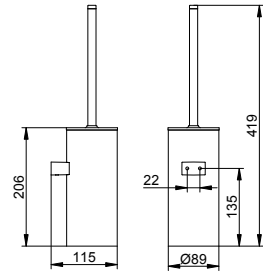

Toilet brush set with lid

- Detachable plastic insert
- Metal casing
- Concealed fixing
- For screwing
- Mounting set included
- Spare brush head included

Art.-No.	Surface	£
127 69 01 01 00	chrome-plated / white	102.20
127 69 01 01 01	chrome-plated / anthracite	102.20
127 69 06 01 01	stainless steel-finish / anthracite	163.60
127 69 25 01 01	brushed brass / anthracite	306.70
127 69 29 01 01	brushed rose gold / anthracite	306.70

Art.-No.	Spare part	Surface	£
127 64 01 40 00	Toilet brush with handle	chrome-plated / white	39.60
127 64 01 40 01	Toilet brush with handle	chrome-plated / anthracite	39.60
127 69 00 01 00	Plastic insert	white	22.40
127 69 00 01 01	Plastic insert	anthracite	22.40
149 72 00 40 00	Toilet brush head	black	10.20
149 72 00 41 00	Toilet brush head	white	10.20
199 64 06 00 02	Toilet brush with handle	stainless steel-finish / anthracite	63.40
199 64 25 00 02	Toilet brush with handle	brushed brass / anthracite	118.80
199 64 29 00 02	Toilet brush with handle	brushed rose gold / anthracite	118.80