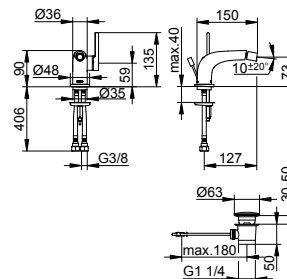

Art.-No.	PUW	Surface	£
515 09 01 00 00	yes	chrome-plated	460.90
515 09 03 00 00	yes	brushed bronze	645.20
515 09 06 00 00	yes	stainless steel-finish	645.20
515 09 13 00 00	yes	brushed black chrome	645.20
515 09 25 00 00	yes	brushed brass	1,152.30
515 09 29 00 00	yes	brushed rose gold	1,152.30