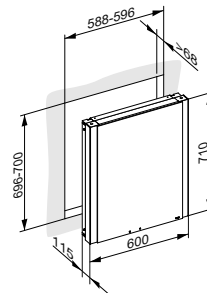

**Mirror cabinet concealed
1-door**

- Depth before wall: 60 mm
- Protection code: IP 44
- Hinged door off double sided crystal mirror with soft close hinge
- Body: aluminium silver-anodized
- Body side: in surface
- Interior rear panel: HDF

Operation

- Control panel with capacitive touch sensor

Functionalities

- Switches on / off
- Continuously dimmable
- Integrated extension function (room switch)

Illumination

- 3000 kelvin (warm white)
- Vertically
- Interior illumination
- LED 27 Watt

Equipment

- 1 shaver socket
- 3 height-adjustable glass shelves

Mirror heating

- Positioned in the centre of the mirror
- Visual indication of the heating phase
- Automatic switch-off after 20 minutes
- 30 W

Art.-No.	Width	Height	Depth	Hinge	Heating	Surface	£
145 11 00 11 31	600 mm	710 mm	115 mm	right	yes	mirrored	1,080.20
145 11 00 11 30	600 mm	710 mm	115 mm	right	no	mirrored	899.50
145 11 00 12 31	600 mm	710 mm	115 mm	left	yes	mirrored	1,080.20
145 11 00 12 30	600 mm	710 mm	115 mm	left	no	mirrored	899.50
145 11 37 11 31	600 mm	710 mm	115 mm	right	yes	black matt	1,080.20
145 11 37 11 30	600 mm	710 mm	115 mm	right	no	black matt	899.50
145 11 37 12 31	600 mm	710 mm	115 mm	left	yes	black matt	1,080.20
145 11 37 12 30	600 mm	710 mm	115 mm	left	no	black matt	899.50
145 11 51 11 31	600 mm	710 mm	115 mm	right	yes	white matt	1,080.20
145 11 51 11 30	600 mm	710 mm	115 mm	right	no	white matt	899.50
145 11 51 12 31	600 mm	710 mm	115 mm	left	yes	white matt	1,080.20
145 11 51 12 30	600 mm	710 mm	115 mm	left	no	white matt	899.50
145 11 85 11 31	600 mm	710 mm	115 mm	right	yes	light oak decor	1,152.60
145 11 85 11 30	600 mm	710 mm	115 mm	right	no	light oak decor	971.80
145 11 85 12 31	600 mm	710 mm	115 mm	left	yes	light oak decor	1,152.60
145 11 85 12 30	600 mm	710 mm	115 mm	left	no	light oak decor	971.80

Art.-No.	Optional accessories (see chapter)	£
145 90 01 01 00	Handle chrome-plated	16.70
145 90 06 01 00	Handle stainless steel-finish	26.70
145 90 25 01 00	Handle brushed brass	50.00
145 90 29 01 00	Handle brushed rose gold	50.00
145 90 37 01 00	Handle black matt	21.70