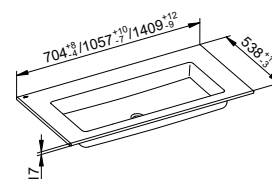

Washbasin made of ceramic square without tap hole

- Suitable for wall mounted fittings
- Without overflow
- With CleanPlus surface sealant

Art.-No.	Width	Height	Depth	Surface	£
321 40 31 07 00	704 mm	17 mm	538 mm	white	647.30
321 50 31 10 00	1057 mm	17 mm	538 mm	white	749.60
321 60 31 14 00	1409 mm	17 mm	538 mm	white	926.10

Art.-No.	Required accessories (see generic fittings)	£
599 04 01 00 00	Basin waste chrome-plated	101.20
599 04 03 00 00	Basin waste brushed bronze	141.70
599 04 06 00 00	Basin waste stainless steel-finish	141.70
599 04 13 00 00	Basin waste brushed black chrome	141.70
599 04 25 00 00	Basin waste brushed brass	252.90
599 04 29 00 00	Basin waste brushed rose gold	252.90
599 04 37 00 00	Basin waste black matt	121.40
Optional accessories (see generic fittings)		
599 90 31 00 01	Ceramic drain cover white	49.80