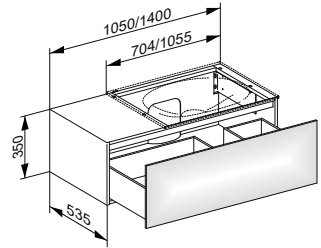

Washbasin base cabinet for built-in washbasins 1 front drawer washbasin position right

- Push-to-open
- With soft-closing mechanism
- Wall mounted

Equipment

- Odour trap G 1 1/4 x 32
- Movable storage box (1050 mm = 1 pc / 1400 mm = 2 pcs)

Illumination (optional)

- Switches on / off automatically
- 3000 kelvin (warm white)
- Interior illumination
- LED
- Mains connection with socket required

Art.-No.	Width	Height	Depth	Washbasin Width	Illumination	Colour No.	£
311 54 XX 01 00	1050 mm	350 mm	535 mm	704 mm	yes	37, 38, 39	1,726.50
311 54 YY 01 00	1050 mm	350 mm	535 mm	704 mm	yes	11, 14, 18, 27, 28, 30, 89	2,074.50
311 54 ZZ 01 00	1050 mm	350 mm	535 mm	704 mm	yes	21	2,608.00
311 54 XX 00 00	1050 mm	350 mm	535 mm	704 mm	no	37, 38, 39	1,551.30
311 54 YY 00 00	1050 mm	350 mm	535 mm	704 mm	no	11, 14, 18, 27, 28, 30, 89	1,906.00
311 54 ZZ 00 00	1050 mm	350 mm	535 mm	704 mm	no	21	2,439.70
311 64 XX 01 00	1400 mm	350 mm	535 mm	1055 mm	yes	37, 38, 39	1,932.20
311 64 YY 01 00	1400 mm	350 mm	535 mm	1055 mm	yes	11, 14, 18, 27, 28, 30, 89	2,318.80
311 64 ZZ 01 00	1400 mm	350 mm	535 mm	1055 mm	yes	21	2,677.60
311 64 XX 00 00	1400 mm	350 mm	535 mm	1055 mm	no	37, 38, 39	1,724.20
311 64 YY 00 00	1400 mm	350 mm	535 mm	1055 mm	no	11, 14, 18, 27, 28, 30, 89	2,118.70
311 64 ZZ 00 00	1400 mm	350 mm	535 mm	1055 mm	no	21	2,477.60

Art.-No.	Required accessories (see accessories bathroom furniture)	£
313 20 YY 90 01	Cover plate 361 mm 3 mm 524 mm 11, 14, 18, 27, 28, 30	92.00
Optional accessories (see washbasins)		
311 40 31 07 00	Washbasin without tap hole 704 mm 17 mm 538 mm white	678.00
311 40 31 07 01	Washbasin with 1 tap hole 704 mm 17 mm 538 mm white	776.90
311 50 31 10 00	Washbasin without tap hole 1055 mm 17 mm 538 mm white	786.20
311 50 31 10 01	Washbasin with 1 tap hole 1055 mm 17 mm 538 mm white	885.20
321 40 31 07 00	Washbasin without tap hole 704 mm 17 mm 538 mm white	647.30
321 40 31 07 01	Washbasin with 1 tap hole 704 mm 17 mm 538 mm white	738.90
321 50 31 10 00	Washbasin without tap hole 1057 mm 17 mm 538 mm white	749.60
321 50 31 10 01	Washbasin with 1 tap hole 1057 mm 17 mm 538 mm white	841.20