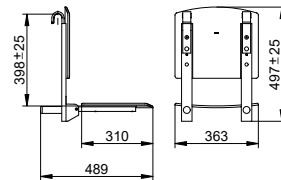

Art.-No.	Surface	£
349 81 01 00 37	chrome-plated / black	756.50
349 81 01 00 38	chrome-plated / light grey	756.50
349 81 01 00 51	chrome-plated / white	756.50
349 81 17 00 37	aluminium silver-anodized / black	673.70
349 81 17 00 38	aluminium silver-anodized / light grey	673.70
349 81 17 00 51	aluminium silver-anodized / white	673.70

Toilet paper holder for PLAN CARE angled grab bars

- Rigid
- Open form
- usable optionally on left or right
- With roll brake
- Roll width up to 120 mm

Can be combined with angle bar (article no. 349 06).
Please order separately.