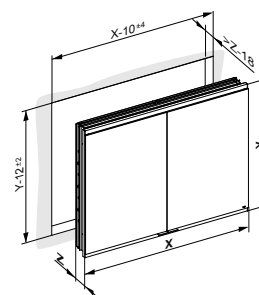

Mirror cabinet exposed / concealed 2-doors non-illuminated

- Hinged doors off double sided crystal mirror with soft close hinge
- Body: aluminium silver-anodized
- Body side: mirror (exposed) / silver anodised aluminium (concealed)
- Interior rear panel: glass white lacquered

Equipment

- 1 shaver socket (optional)
- 1 shaver socket + 1 dual USB charging point (optional)
- 3 height-adjustable glass shelves (height 700 mm)
- 4 height-adjustable glass shelves (height 900 mm)

Basic item	Installation option	Width in mm	Height in mm	Depth in mm	Socket	£
800 20 ... Mirror cabinet, 2-doors, non-illuminated						826.50
	... 0 concealed					—
	... 1 exposed					186.00
		... 06 600				—
		... 07 700				53.60
		... 08 800				104.60
		... 09 900				157.00
		... 10 1000				209.30
		... 00 1050				241.40
		... 11 1100				261.60
		... 12 1200				313.80
			... 0 700			—
			... 1 900			222.50
				... 003 107/120		—
				... 103 147/160		68.70
				... 000 without		—
				... 200 1 x		85.20
				... 300 1 x+ 1 dual USB charging point		130.30
Article number						
Price						
Ordering number:						Total price: