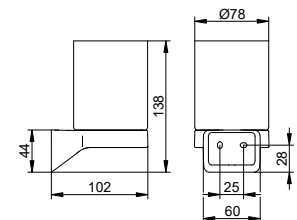

Art.-No.	Surface	£
146 50 01 90 00	chrome-plated	85.20
146 50 37 90 00	black matt	110.80

Art.-No.	Spare part	£
190 50 00 90 00	Crystal glass tumbler	40.40