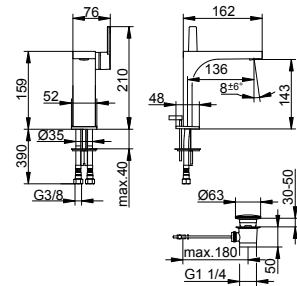

Art.-No.	PUW	Surface	£
511 02 01 00 00	yes	chrome-plated	551.20
511 02 01 01 00	no	chrome-plated	509.10
511 02 03 00 00	yes	brushed bronze	771.70
511 02 03 01 00	no	brushed bronze	712.80
511 02 06 00 00	yes	stainless steel-finish	771.70
511 02 06 01 00	no	stainless steel-finish	712.80
511 02 13 00 00	yes	brushed black chrome	771.70
511 02 13 01 00	no	brushed black chrome	712.80
511 02 25 00 00	yes	brushed brass	1,377.90
511 02 25 01 00	no	brushed brass	1,272.90
511 02 29 00 00	yes	brushed rose gold	1,377.90
511 02 29 01 00	no	brushed rose gold	1,272.90
511 02 37 00 00	yes	black matt	551.20
511 02 37 01 00	no	black matt	509.10