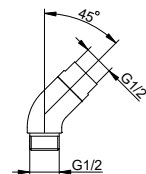

Hand shower connection

- Thread connection: G 1/2
- Anti-twist safeguard on shower head

Art.-No.	Surface	£
599 94 01 45 00	chrome-plated	31.70