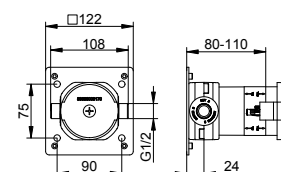

Rough part for diverter valve concealed for 2 functions with wall outlet for shower hose

- With flushing unit
- Thread connection: G 1/2
- Installation Depth: 80 - 110 mm

Art.-No.	£
595 56 00 01 70	198.70

Art.-No.	Optional accessories (see chapter)	£
595 70 00 00 01	Mounting rail 570 mm	50.00
595 70 00 00 02	Mounting rail 800 mm	69.40
595 70 00 00 03	Mounting rail 1250 mm	103.60