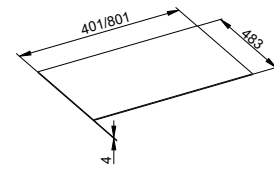

Cover plate

- For side units
- ESG glass or ceramic

Suitable for:
EDITION 11 ART

Art.-No.	Width	Height	Depth	Surface	£
490 31 XX 04 00	401 mm	4 mm	483 mm	30, 31, 32, 33, 34, 35	88.10
490 31 YY 04 00	401 mm	4 mm	483 mm	81, 82	176.20
490 31 97 04 00	401 mm	4 mm	483 mm	Customised design PG2	263.90
490 31 XX 08 00	801 mm	4 mm	483 mm	30, 31, 32, 33, 34, 35	131.40
490 31 YY 08 00	801 mm	4 mm	483 mm	81, 82	262.90
490 31 97 08 00	801 mm	4 mm	483 mm	Customised design PG2	352.30