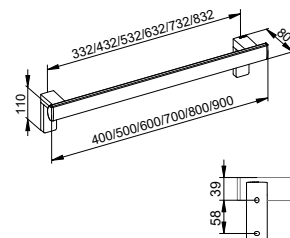

Grab bar

- Max. load capacity 115 kg
- Horizontal assembly
- Concealed fixing
- For screwing
- 2 x Mounting set 1 (349 90 00 01 00)

Mounting sets (depending on type of wall) Please order separately. The 1000 mm long model is provided with a third wall mounting set (in the middle).

The 400 mm width version cannot be combined with shower seat with backrest.

Art.-No.	Width	Surface	£
350 01 01 04 00	400 mm	chrome-plated	187.70
350 01 01 05 00	500 mm	chrome-plated	199.40
350 01 01 06 00	600 mm	chrome-plated	215.50
350 01 01 07 00	700 mm	chrome-plated	227.90
350 01 01 08 00	800 mm	chrome-plated	233.60
350 01 01 09 00	900 mm	chrome-plated	251.90
350 01 01 10 00	1000 mm	chrome-plated	311.30
350 01 17 04 00	400 mm	aluminium silver-anodized / chrome-plated	159.60
350 01 17 05 00	500 mm	aluminium silver-anodized / chrome-plated	169.50
350 01 17 06 00	600 mm	aluminium silver-anodized / chrome-plated	183.20
350 01 17 07 00	700 mm	aluminium silver-anodized / chrome-plated	193.80
350 01 17 08 00	800 mm	aluminium silver-anodized / chrome-plated	198.50
350 01 17 09 00	900 mm	aluminium silver-anodized / chrome-plated	214.10
350 01 17 10 00	1000 mm	aluminium silver-anodized / chrome-plated	264.60
350 01 37 04 00	400 mm	black matt	240.60
350 01 37 05 00	500 mm	black matt	249.70
350 01 37 06 00	600 mm	black matt	264.90
350 01 37 07 00	700 mm	black matt	277.50
350 01 37 08 00	800 mm	black matt	287.90
350 01 37 09 00	900 mm	black matt	299.00
350 01 37 10 00	1000 mm	black matt	356.70

Art.-No.	Spare part	£
349 90 00 01 00	Mounting set 1	7.90
Optional accessories (see universal items Care)		
349 90 00 02 00	Mounting set 4	6.60
349 93 00 02 00	Mounting set 7	7.60
Optional accessories (see chapter)		
351 81 01 00 37	Shower seat	chrome-plated / black 756.50
351 81 01 00 51	Shower seat	chrome-plated / white 756.50
351 81 17 00 37	Shower seat	aluminium silver-anodized / black 673.70
351 81 17 00 51	Shower seat	aluminium silver-anodized / white 673.70
351 81 37 00 37	Shower seat	black matt / black 756.50