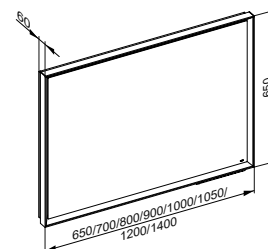

Light mirror ROYAL LUMOS

- Circumferential frame: Aluminium

Operation

- Control panel with capacitive touch sensor

Functionalities

- Switches on / off
- Continuously dimmable
- Adjusting the light colour
- Integrated extension function (room switch)

Illumination

- 2700 kelvin (warm white) up to 6500 kelvin (daylight white)
- Frame lighting
- Wash basin lighting
- LED

Mirror heating

- Positioned in the centre of the mirror
- Visual indication of the heating phase
- Automatic switch-off after 20 minutes

Art.-No.	Width	Height	Depth	Heating	LED	Surface	£
145 98 17 15 00	650 mm	650 mm	60 mm	yes	48 W	aluminium silver-anodized	1,660.10
145 97 17 15 00	650 mm	650 mm	60 mm	no	48 W	aluminium silver-anodized	1,577.50
145 98 17 20 00	700 mm	650 mm	60 mm	yes	50 W	aluminium silver-anodized	1,706.20
145 97 17 20 00	700 mm	650 mm	60 mm	no	50 W	aluminium silver-anodized	1,620.00
145 98 17 25 00	800 mm	650 mm	60 mm	yes	53 W	aluminium silver-anodized	1,832.80
145 97 17 25 00	800 mm	650 mm	60 mm	no	53 W	aluminium silver-anodized	1,713.40
145 98 17 30 00	900 mm	650 mm	60 mm	yes	57 W	aluminium silver-anodized	1,863.50
145 97 17 30 00	900 mm	650 mm	60 mm	no	57 W	aluminium silver-anodized	1,741.70
145 98 17 35 00	1000 mm	650 mm	60 mm	yes	60 W	aluminium silver-anodized	1,885.90
145 97 17 35 00	1000 mm	650 mm	60 mm	no	60 W	aluminium silver-anodized	1,773.50
145 98 17 40 00	1050 mm	650 mm	60 mm	yes	62 W	aluminium silver-anodized	1,935.50
145 97 17 40 00	1050 mm	650 mm	60 mm	no	62 W	aluminium silver-anodized	1,833.80
145 98 17 45 00	1200 mm	650 mm	60 mm	yes	70 W	aluminium silver-anodized	2,207.30
145 97 17 45 00	1200 mm	650 mm	60 mm	no	70 W	aluminium silver-anodized	2,059.70
145 98 17 50 00	1400 mm	650 mm	60 mm	yes	77 W	aluminium silver-anodized	2,305.50
145 97 17 50 00	1400 mm	650 mm	60 mm	no	77 W	aluminium silver-anodized	2,175.40
145 97 17 10 00	460 mm	850 mm	60 mm	no	45 W	aluminium silver-anodized	1,573.90
145 98 13 20 00	700 mm	650 mm	60 mm	yes	50 W	aluminium black-anodized	1,857.40
145 97 13 20 00	700 mm	650 mm	60 mm	no	50 W	aluminium black-anodized	1,771.30
145 98 13 40 00	1050 mm	650 mm	60 mm	yes	62 W	aluminium black-anodized	2,127.00
145 97 13 40 00	1050 mm	650 mm	60 mm	no	62 W	aluminium black-anodized	2,025.30
145 98 13 50 00	1400 mm	650 mm	60 mm	yes	77 W	aluminium black-anodized	2,537.00
145 97 13 50 00	1400 mm	650 mm	60 mm	no	77 W	aluminium black-anodized	2,408.00