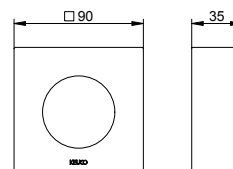

Extension rosette for valves concealed

- Is required if the main body is installed too flat
- Extensions: 25 mm
- Installation Depth: 55 - 80 mm

Suitable for:

595 41 XX 1X 0X, 595 48 XX 1X 0X,
595 49 XX 1X 0X, 595 56 XX 1X 0X,
595 57 XX 1X 0X

Art.-No.	Rosette	Surface	£
595 51 01 02 81	round	chrome-plated	150.80
595 51 01 02 82	square	chrome-plated	204.50
595 51 03 02 81	round	brushed bronze	211.10
595 51 03 02 82	square	brushed bronze	286.30
595 51 06 02 81	round	stainless steel-finish	211.10
595 51 06 02 82	square	stainless steel-finish	286.30
595 51 13 02 81	round	brushed black chrome	211.10
595 51 13 02 82	square	brushed black chrome	286.30
595 51 17 02 81	round	aluminium-finish	180.90
595 51 25 02 81	round	brushed brass	376.90
595 51 25 02 82	square	brushed brass	511.20
595 51 29 02 81	round	brushed rose gold	376.90
595 51 29 02 82	square	brushed rose gold	511.20
595 51 37 02 81	round	black matt	180.90
595 51 37 02 82	square	black matt	245.30