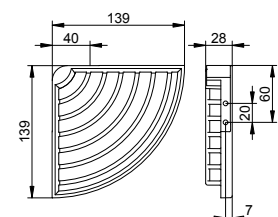

Corner soap basket

- Removable
- Concealed fixing
- For screwing
- Mounting set included

Art.-No.	Surface	£
249 43 01 00 00	chrome-plated	72.40