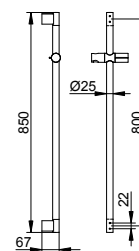

Art.-No.	Surface	£
549 85 01 08 00	chrome-plated	244.20

**Shower set IXMO
hand shower with 1 jet**

1. **Hand shower sliding rail (595 85 XX 09 01)**
2. Sliding bracket for hoses with conical nuts
   - Hand shower bracket position usable optionally on left or right
   - Adjustable angle of hand shower bracket
   - With tile compensation plate (5 mm)
   - For screwing or glueing (optional)
   - Mounting set included