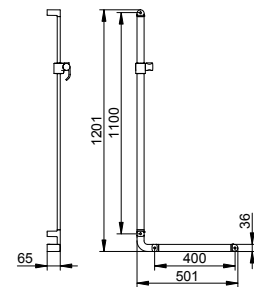

Can't be combined with shower seat.

Art.-No.	Hand shower sliding rail	Width	Height	Surface	£
316 06 01 11 01	right	501 mm	1201 mm	chrome-plated	480.00
316 06 01 11 02	left	501 mm	1201 mm	chrome-plated	480.00