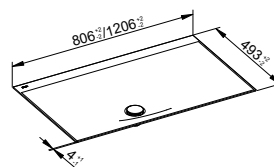

Washbasin made of steel enamel without tap hole

- Suitable for wall mounted fittings
- Without overflow
- With basin waste

Art.-No.	Width	Height	Depth	Colour No.	£
325 90 WW 08 00	806 mm	4 mm	493 mm	51, 52, 53, 54, 55	875.00
325 90 WW 12 00	1206 mm	4 mm	493 mm	51, 52, 53, 54, 55	1,009.60