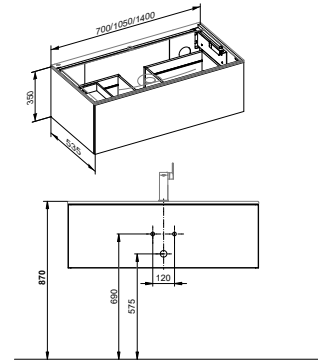

Washbasin base cabinet for built-in washbasins 1 front drawer

- Push-to-open
- With soft-closing mechanism
- Wall mounted

Equipment

- Odour trap G 1 1/4 x 32
- Movable storage box (1050 mm = 1 pc / 1400 mm = 2 pcs)

Illumination (optional)

- Switches on / off automatically
- 3000 kelvin (warm white)
- Interior illumination
- LED
- Mains connection with socket required

Art.-No.	Width	Height	Depth	Illumination	Colour No.	£
313 41 XX 01 00	700 mm	350 mm	535 mm	yes	37, 38, 39	1,247.20
313 41 YY 01 00	700 mm	350 mm	535 mm	yes	11, 14, 18, 27, 28, 30, 89	1,412.40
313 41 ZZ 01 00	700 mm	350 mm	535 mm	yes	21	1,657.60
313 41 XX 00 00	700 mm	350 mm	535 mm	no	37, 38, 39	1,094.10
313 41 YY 00 00	700 mm	350 mm	535 mm	no	11, 14, 18, 27, 28, 30, 89	1,265.00
313 41 ZZ 00 00	700 mm	350 mm	535 mm	no	21	1,510.50
313 51 XX 01 00	1050 mm	350 mm	535 mm	yes	37, 38, 39	1,409.10
313 51 YY 01 00	1050 mm	350 mm	535 mm	yes	11, 14, 18, 27, 28, 30, 89	1,644.00
313 51 ZZ 01 00	1050 mm	350 mm	535 mm	yes	21	1,943.90
313 51 XX 00 00	1050 mm	350 mm	535 mm	no	37, 38, 39	1,234.30
313 51 YY 00 00	1050 mm	350 mm	535 mm	no	11, 14, 18, 27, 28, 30, 89	1,475.60
313 51 ZZ 00 00	1050 mm	350 mm	535 mm	no	21	1,775.50
313 61 XX 01 00	1400 mm	350 mm	535 mm	yes	37, 38, 39	1,603.80
313 61 YY 01 00	1400 mm	350 mm	535 mm	yes	11, 14, 18, 27, 28, 30, 89	1,914.50
313 61 ZZ 01 00	1400 mm	350 mm	535 mm	yes	21	2,343.90
313 61 XX 00 00	1400 mm	350 mm	535 mm	no	37, 38, 39	1,395.80
313 61 YY 00 00	1400 mm	350 mm	535 mm	no	11, 14, 18, 27, 28, 30, 89	1,714.60
313 61 ZZ 00 00	1400 mm	350 mm	535 mm	no	21	2,143.90

Art.-No.	Optional accessories (see washbasins)	£
311 40 31 07 00	Washbasin without tap hole 704 mm 17 mm 538 mm white	678.00
311 40 31 07 01	Washbasin with 1 tap hole 704 mm 17 mm 538 mm white	776.90
311 50 31 10 00	Washbasin without tap hole 1055 mm 17 mm 538 mm white	786.20
311 50 31 10 01	Washbasin with 1 tap hole 1055 mm 17 mm 538 mm white	885.20
311 60 31 14 00	Washbasin without tap hole 1407 mm 17 mm 538 mm white	970.40
311 60 31 14 01	Washbasin with 1 tap hole 1407 mm 17 mm 538 mm white	1,068.30
311 60 31 14 02	Double washbasin with 2 x 1 tap hole 1407 mm 17 mm 538 mm white	990.50
321 40 31 07 00	Washbasin without tap hole 704 mm 17 mm 538 mm white	647.30
321 40 31 07 01	Washbasin with 1 tap hole 704 mm 17 mm 538 mm white	738.90
321 50 31 10 00	Washbasin without tap hole 1057 mm 17 mm 538 mm white	749.60
321 50 31 10 01	Washbasin with 1 tap hole 1057 mm 17 mm 538 mm white	841.20
321 60 31 14 00	Washbasin without tap hole 1409 mm 17 mm 538 mm white	926.10
321 60 31 14 01	Washbasin with 1 tap hole 1409 mm 17 mm 538 mm white	1,017.80
321 60 31 14 02	Double washbasin with 2 x 1 tap hole 1409 mm 17 mm 538 mm white	949.20