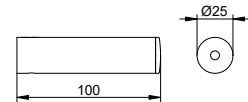

Art.-No.	Surface	£
128 63 01 00 00	chrome-plated	37.30
128 63 37 00 00	black matt	48.40

Art.-No.	Optional accessories (see accessories equipment)	£
049 94 00 10 01	Glue Set No. 10 chrome-plated	21.30
049 94 37 10 01	Glue Set No. 10 black matt	27.70