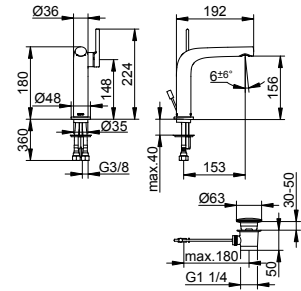

Art.-No.	PUW	Surface	£
515 02 01 00 00	yes	chrome-plated	461.10
515 02 01 01 00	no	chrome-plated	417.10
515 02 03 00 00	yes	brushed bronze	645.50
515 02 03 01 00	no	brushed bronze	583.90
515 02 06 00 00	yes	stainless steel-finish	645.50
515 02 06 01 00	no	stainless steel-finish	583.90
515 02 13 00 00	yes	brushed black chrome	645.50
515 02 13 01 00	no	brushed black chrome	583.90
515 02 25 00 00	yes	brushed brass	1,152.70
515 02 25 01 00	no	brushed brass	1,042.70
515 02 29 00 00	yes	brushed rose gold	1,152.70
515 02 29 01 00	no	brushed rose gold	1,042.70