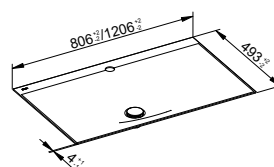

Washbasin made of steel enamel with 1 tap hole

- Suitable for 1-hole fittings
- Without overflow
- With basin waste

Art.-No.	Width	Height	Depth	Colour No.	£
325 90 WW 08 01	806 mm	4 mm	493 mm	51, 52, 53, 54, 55	925.50
325 90 WW 12 01	1206 mm	4 mm	493 mm	51, 52, 53, 54, 55	1,060.10