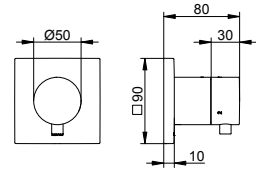

Diverter valve concealed for 3 functions

- Connection type: Rough part G 1/2
- Diverter valve with ceramic sealing disks
- Flow rate: 14 l/min
- Suitable for flow heaters
- Sound-tested

Art.-No.	Rosette	Shut off	Surface	£
595 48 01 10 01	round	no	chrome-plated	289.90
595 49 01 10 01	round	yes	chrome-plated	295.80
595 48 01 10 02	square	no	chrome-plated	297.00
595 49 01 10 02	square	yes	chrome-plated	303.20
595 48 03 10 01	round	no	brushed bronze	405.80
595 49 03 10 01	round	yes	brushed bronze	414.20
595 48 03 10 02	square	no	brushed bronze	415.80
595 49 03 10 02	square	yes	brushed bronze	424.50
595 48 06 10 01	round	no	stainless steel-finish	405.80
595 49 06 10 01	round	yes	stainless steel-finish	414.20
595 48 06 10 02	square	no	stainless steel-finish	415.80
595 49 06 10 02	square	yes	stainless steel-finish	424.50
595 48 13 10 01	round	no	brushed black chrome	405.80
595 49 13 10 01	round	yes	brushed black chrome	414.20
595 48 13 10 02	square	no	brushed black chrome	415.80
595 49 13 10 02	square	yes	brushed black chrome	424.50
595 48 25 10 01	round	no	brushed brass	724.80
595 49 25 10 01	round	yes	brushed brass	739.60
595 48 25 10 02	square	no	brushed brass	742.50
595 49 25 10 02	square	yes	brushed brass	758.10
595 48 29 10 01	round	no	brushed rose gold	724.80
595 49 29 10 01	round	yes	brushed rose gold	739.60
595 48 29 10 02	square	no	brushed rose gold	742.50
595 49 29 10 02	square	yes	brushed rose gold	758.10
595 48 37 10 01	round	no	black matt	347.90
595 49 37 10 01	round	yes	black matt	355.00
595 48 37 10 02	square	no	black matt	356.40
595 49 37 10 02	square	yes	black matt	363.90

Art.-No.	Required accessories (see generic fittings)	£
595 48 00 00 70	Rough part	214.40