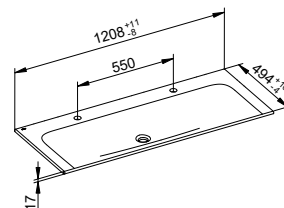

Double washbasin made of ceramic with 2 x 1 tap hole

- Suitable for 1-hole fittings
- Without overflow
- With CleanPlus surface sealant

Art.-No.	Width	Height	Depth	Surface	£
331 80 31 12 02	1208 mm	17 mm	494 mm	white	881.50

Art.-No.	Required accessories (see generic fittings)	£
599 04 01 00 00	Basin waste chrome-plated	101.20
599 04 03 00 00	Basin waste brushed bronze	141.70
599 04 06 00 00	Basin waste stainless steel-finish	141.70
599 04 13 00 00	Basin waste brushed black chrome	141.70
599 04 25 00 00	Basin waste brushed brass	252.90
599 04 29 00 00	Basin waste brushed rose gold	252.90
599 04 37 00 00	Basin waste black matt	121.40
Optional accessories (see generic fittings)		
599 90 31 00 01	Ceramic drain cover white	49.80

Washbasin base cabinet for guest washbasins 1-door

- Pull to open from the top
- with soft close hinge
- Wall mounted

Equipment

- Open shelf across the entire width
- Odour trap G 1 1/4 x 32
- Drawer mat

Illumination (optional)

- Switch on / off via integrated touch sensor or room switch
- 3000 kelvin (warm white)
- Shelf lighting
- LED
- Mains connection required