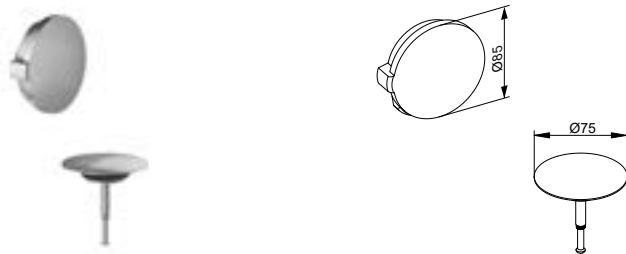

Cover cap for waste and overflow set for bath tub

Suitable for:
511 30 00 00 70

Art.-No.	Surface	£
599 30 03 00 70	brushed bronze	188.00
599 30 06 00 70	stainless steel-finish	188.00
599 30 13 00 70	brushed black chrome	188.00
599 30 25 00 70	brushed brass	335.70
599 30 29 00 70	brushed rose gold	335.70
599 30 37 00 70	black matt	188.00

Rough part for single lever basin mixer concealed 1 hole

- With flushing unit
- Thread connection: G 1/2
- Installation Depth: 70 - 100 mm

Art.-No.	£
599 16 00 00 75	119.40

Art.-No.	Optional accessories (see chapter)	£
595 70 00 00 01	Mounting rail 570 mm	50.00
595 70 00 00 02	Mounting rail 800 mm	69.40
595 70 00 00 03	Mounting rail 1250 mm	103.60