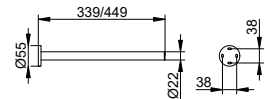

Towel holder 1 arm

- Rigid
- Concealed fixing
- For screwing
- Mounting set included

Art.-No.	Depth	Surface	£
149 23 01 00 00	339 mm	chrome-plated	75.70
149 20 01 00 00	449 mm	chrome-plated	75.70
149 23 07 00 00	339 mm	stainless steel	173.40
149 20 07 00 00	449 mm	stainless steel	173.40
149 23 17 00 00	339 mm	aluminium silver-anodized / chrome-plated	64.40
149 20 17 00 00	449 mm	aluminium silver-anodized / chrome-plated	64.40
149 23 37 00 00	339 mm	black matt	75.70
149 20 37 00 00	449 mm	black matt	75.70