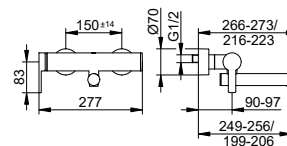

Art.-No.	Projection	Surface	£
539 21 01 02 20	199 mm	chrome-plated	717.60
539 21 01 02 25	249 mm	chrome-plated	735.80
539 21 17 02 20	199 mm	aluminium-finish	861.10
539 21 17 02 25	249 mm	aluminium-finish	883.00

Single lever bidet mixer

- Outlet height: 61 mm
- Projection: 110 mm
- Single hole installation with quick installation system
- Connection type: connecting hoses G 3/8
- Mixing cartridge with ceramic sealing disks
- Ball joint Aerator M 18,5x1, jet angle +/- 25° adjustable fit
- Flow rate: limited to 7.6 l/min
- Suitable for flow heaters
- EU taxonomy: max. 6 l/min - significant contribution (SC) possible
- Sound-tested