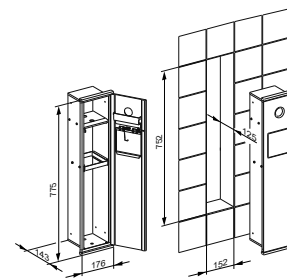

Module WC 2

- Concealed
- Sanitary waste container
- Capacity 7 l
- Sanitary bag dispenser
- Built-in body made of galvanised sheet steel
- Installation Depth: 125 mm
- Concealed fixing
- Mounting set included
- 1 pack of sanitary bags (50 pieces) included

Art.-No.	Hinge	Surface	£
449 76 01 17 01	left	chrome-plated / aluminium finish	859.10
449 76 01 17 02	right	chrome-plated / aluminium finish	859.10
449 76 01 37 01	left	chrome-plated / black matt	859.10
449 76 01 37 02	right	chrome-plated / black matt	859.10
449 76 01 51 01	left	chrome-plated / white matt	859.10
449 76 01 51 02	right	chrome-plated / white matt	859.10
Art.-No.	Spare part		£
049 76 00 01 00	Sanitary bags		195.80