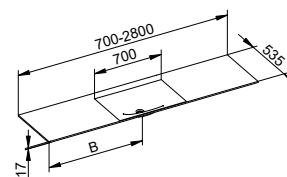

Washbasin made of Varicor without tap hole

- Suitable for wall mounted fittings
- Without overflow

When ordering we need you to provide us with dimension B.

Dimension B = Position of the washbasin edge (from left to centre of washbasin edge, in 350/175 mm increments).

Art.-No.	Width	Height	Depth	Surface	£
312 40 70 07 00	700 mm	17 mm	535 mm	satın white	1,090.30
312 70 70 10 00	1050 mm	17 mm	535 mm	satın white	1,341.90
312 70 70 14 00	1400 mm	17 mm	535 mm	satın white	1,553.40
312 70 70 17 00	1750 mm	17 mm	535 mm	satın white	1,846.10
312 70 70 21 00	2100 mm	17 mm	535 mm	satın white	2,097.60
312 70 70 24 00	2450 mm	17 mm	535 mm	satın white	2,470.20
312 70 70 28 00	2800 mm	17 mm	535 mm	satın white	2,478.40

Art.-No.	Required accessories (see generic fittings)	£
599 04 01 00 00	Basin waste chrome-plated	101.20
599 04 03 00 00	Basin waste brushed bronze	141.70
599 04 06 00 00	Basin waste stainless steel-finish	141.70
599 04 13 00 00	Basin waste brushed black chrome	141.70
599 04 25 00 00	Basin waste brushed brass	252.90
599 04 29 00 00	Basin waste brushed rose gold	252.90
599 04 37 00 00	Basin waste black matt	121.40

Washbasin made of Varicor with 1 tap hole

- Suitable for 1-hole fittings
- With drain and overflow system Clou

When ordering we need you to provide us with dimension B.

Dimension B = Position of the washbasin edge (from left to centre of washbasin edge, in 350/175 mm increments).