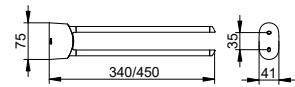

Towel holder 2 arms

- Swivelling
- Concealed fixing
- For screwing
- Mounting set included

Art.-No.	Depth	Surface	£
116 20 01 00 00	340 mm	chrome-plated	140.30
116 18 01 00 00	450 mm	chrome-plated	144.50

Soap dispenser for liquid soap with slip-on cup

- Filling capacity 180 ml
- Dosage quantity 0.5 ml/stroke
- Activation from below
- Top loading
- Crystal slip-on cup frosted
- Concealed fixing
- For screwing
- Mounting set included