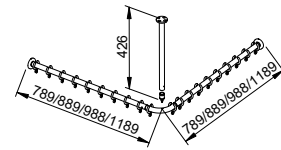

Set of shower curtain rails for rectangular shower trays

3 x Wall mounting (149 35 XX 00 00)

- Concealed fixing
- For screwing
- Mounting set included
- Number of units: 1 piece/s

1 x Shower curtain rail (149 30 XX 04 00)

- Can be shortened
- Can also be used as a ceiling support
- Number of units: 1 piece/s

2 x Shower curtain rail (149 30 XX XX 00)

- Can be shortened
- Can also be used as a ceiling support
- Number of units: 1 piece/s

1 x Pipe bend (149 24 XX 00 00)

- Fixing point for ceiling support
- Number of units: 1 piece/s

1 x Connecting piece (149 31 XX 00 00)

- Connection between ceiling support and tube angle piece / connecting tube
- Number of units: 1 piece/s

2 x Curtain ring (149 27 XX 01 03)

- Number of units: 10 piece/s

Art.-No.	Width	Depth	Surface	£
149 36 01 08 00	789 mm	789 mm	chrome-plated	269.80
149 37 01 09 00	889 mm	889 mm	chrome-plated	281.80
149 39 01 10 00	988 mm	988 mm	chrome-plated	292.20
149 39 01 12 00	1189 mm	1189 mm	chrome-plated	314.20
149 36 17 08 00	789 mm	789 mm	aluminium silver-anodized / chrome-plated	237.00
149 37 17 09 00	889 mm	889 mm	aluminium silver-anodized / chrome-plated	247.00
149 39 17 10 00	988 mm	988 mm	aluminium silver-anodized / chrome-plated	255.80
149 39 17 12 00	1189 mm	1189 mm	aluminium silver-anodized / chrome-plated	274.60