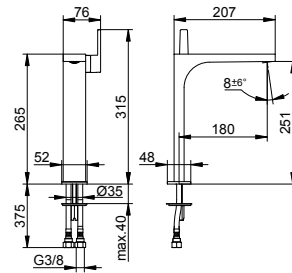

Single lever basin mixer 250

- Outlet height: 251 mm
- Projection: 180 mm
- Single hole installation with quick installation system
- Connection type: connecting hoses G 3/8
- Mixing cartridge with ceramic sealing disks
- Aerator M 24x1, jet angle +/- 6° adjustable fit
- Flow rate: limited to 7.6 l/min
- Suitable for flow heaters
- Sound-tested

Art.-No.	PUW	Surface	£
511 02 01 01 03	no	chrome-plated	664.70
511 02 03 01 03	no	brushed bronze	930.60
511 02 06 01 03	no	stainless steel-finish	930.60
511 02 13 01 03	no	brushed black chrome	930.60
511 02 25 01 03	no	brushed brass	1,661.90
511 02 29 01 03	no	brushed rose gold	1,661.90
511 02 37 01 03	no	black matt	664.70

Single lever basin mixer concealed 1 hole

- Without basin waste plug
- Connection type: Rough part G 1/2
- Mixing cartridge with ceramic sealing disks
- Aerator M 24x1, jet angle +/- 6° adjustable fit
- Flow rate: limited to 7.6 l/min
- Suitable for flow heaters
- Sound-tested