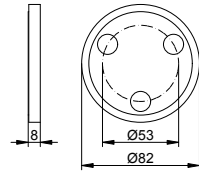

Wall bracket spacer for tiled wall for PLAN CARE hand shower sliding rails, grab bars, handrails, angled grab bars

- Required for different Wall-mount heights
- Extensions: 8 mm
- Stackable

Art.-No.	Surface	£
349 12 01 00 01	chrome-plated	63.60

Cover plate for PLAN CARE drop down supporting rails

- For covering the mounting holes of supporting folding handles

Mounting sets
(2 x depending on type of wall)
Please order separately.