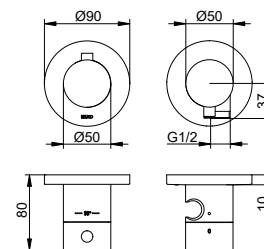

Thermostatic mixer set concealed for 2 functions with wall outlet for shower hose and hand shower bracket

Thermostatic mixer (595 53 XX 00 01)

- Connection type: Rough part G 1/2
- Temperature regulator
- Safety shut-off at 38 °C
- Flow rate: 22 l/min
- Suitable for flow heaters
- Sound-tested

Stop and diverter valve (595 57 XX 12 01)

- Connection type: Rough part G 1/2
- Wall outlet for shower hose G 1/2
- Hand shower bracket for hoses with conical nuts
- Diverter valve incl. shut-off with ceramic sealing disks
- Flow rate: 22 l/min
- Flow rate for hose connection: 13 l/min
- Intrinsically safe against backflow as per DIN EN 1717
- Suitable for flow heaters
- Sound-tested

Art.-No.	Surface	£
539 53 01 12 21	chrome-plated	486.50
539 53 06 12 21	stainless steel-finish	681.10
539 53 17 12 21	aluminium-finish	583.80

Art.-No.	Required accessories (see generic fittings)	£
599 53 00 21 70	Rough part set	582.20