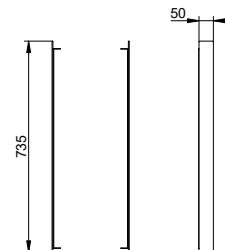

Side kit

- For ROYAL LUMOS mirror cabinets
- Is required for conversion from recessed to semi-recessed installation
- For screwing
- Number of units: 2 piece/s

The reduced wall cut-out depth of minimum 85 mm should already be taken into account in the shell construction.

Suitable for ROYAL LUMOS semi-recessed mirror cabinets in all widths.

article no.:

143 11, 143 12, 143 13, 143 14,
143 15, 143 16, 143 17, 143 18