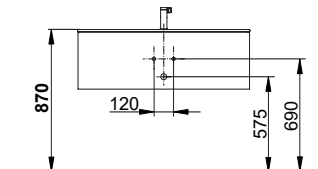

Washbasin base cabinet for built-in washbasins 1 front drawer

- Push-to-open
- With soft-closing mechanism
- Wall mounted

Equipment

- Odour trap G 1 1/4 x 32
- Movable storage box (1050 mm = 1 pc / 1400 mm = 2 pcs)

Illumination (optional)

- Switches on / off automatically
- 3000 kelvin (warm white)
- Interior illumination
- LED
- Mains connection with socket required

Art.-No.	Width	Height	Depth	Illumination	Colour No.	£
312 41 XX 01 00	700 mm	350 mm	535 mm	yes	37, 38, 39	1,247.20
312 41 YY 01 00	700 mm	350 mm	535 mm	yes	11, 14, 18, 27, 28, 30, 89	1,412.40
312 41 ZZ 01 00	700 mm	350 mm	535 mm	yes	21	1,657.60
312 41 XX 00 00	700 mm	350 mm	535 mm	no	37, 38, 39	1,094.10
312 41 YY 00 00	700 mm	350 mm	535 mm	no	11, 14, 18, 27, 28, 30, 89	1,265.00
312 41 ZZ 00 00	700 mm	350 mm	535 mm	no	21	1,510.50
312 51 XX 01 00	1050 mm	350 mm	535 mm	yes	37, 38, 39	1,409.10
312 51 YY 01 00	1050 mm	350 mm	535 mm	yes	11, 14, 18, 27, 28, 30, 89	1,644.00
312 51 ZZ 01 00	1050 mm	350 mm	535 mm	yes	21	1,943.90
312 51 XX 00 00	1050 mm	350 mm	535 mm	no	37, 38, 39	1,234.30
312 51 YY 00 00	1050 mm	350 mm	535 mm	no	11, 14, 18, 27, 28, 30, 89	1,475.60
312 51 ZZ 00 00	1050 mm	350 mm	535 mm	no	21	1,775.50
312 61 XX 01 00	1400 mm	350 mm	535 mm	yes	37, 38, 39	1,603.80
312 61 YY 01 00	1400 mm	350 mm	535 mm	yes	11, 14, 18, 27, 28, 30, 89	1,914.50
312 61 ZZ 01 00	1400 mm	350 mm	535 mm	yes	21	2,343.90
312 61 XX 00 00	1400 mm	350 mm	535 mm	no	37, 38, 39	1,395.80
312 61 YY 00 00	1400 mm	350 mm	535 mm	no	11, 14, 18, 27, 28, 30, 89	1,714.60
312 61 ZZ 00 00	1400 mm	350 mm	535 mm	no	21	2,143.90

Art.-No.	Optional accessories (see washbasins)	£
312 40 70 07 00	Washbasin without tap hole 700 mm 17 mm 535 mm satin white	1,090.30
312 40 70 07 01	Washbasin with 1 tap hole 700 mm 17 mm 535 mm satin white	1,130.50
312 70 70 10 00	Washbasin without tap hole 1050 mm 17 mm 535 mm satin white	1,341.90
312 70 70 10 01	Washbasin with 1 tap hole 1050 mm 17 mm 535 mm satin white	1,381.80
312 70 70 14 00	Washbasin without tap hole 1400 mm 17 mm 535 mm satin white	1,553.40
312 70 70 14 01	Washbasin with 1 tap hole 1400 mm 17 mm 535 mm satin white	1,592.40