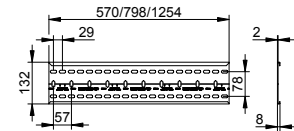

Mounting rail for rough parts

- Vertical or horizontal assembly
- Stepless assembly of rough parts

Art.-No.	Length	£
595 70 00 00 01	570 mm	50.00
595 70 00 00 02	800 mm	69.40
595 70 00 00 03	1250 mm	103.60