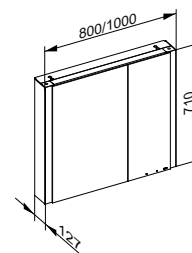

Mirror cabinet exposed
2-doors asymmetric

- Protection code: IP 44
- Hinged doors off double sided crystal mirror with soft close hinge
- Body: aluminium silver-anodized
- Body side: in surface
- Interior rear panel: HDF

Operation

- Control panel with capacitive touch sensor

Functionalities

- Switches on / off
- Continuously dimmable
- Integrated extension function (room switch)

Illumination

- 3000 kelvin (warm white)
- Vertically
- Interior illumination
- LED 27 Watt

Equipment

- 1 shaver socket
- 3 height-adjustable glass shelves

Mirror heating

- Positioned in the centre of the mirror
- Visual indication of the heating phase
- Automatic switch-off after 20 minutes
- 60 W

Art.-No.	Width	Height	Depth	Heating	Surface	£
145 02 00 22 31	800 mm	710 mm	127 mm	yes	mirrored	1,391.40
145 02 00 22 30	800 mm	710 mm	127 mm	no	mirrored	1,131.00
145 03 00 22 31	1000 mm	710 mm	127 mm	yes	mirrored	1,449.70
145 03 00 22 30	1000 mm	710 mm	127 mm	no	mirrored	1,189.40
145 02 37 22 31	800 mm	710 mm	127 mm	yes	black matt	1,391.40
145 02 37 22 30	800 mm	710 mm	127 mm	no	black matt	1,131.00
145 03 37 22 31	1000 mm	710 mm	127 mm	yes	black matt	1,449.70
145 03 37 22 30	1000 mm	710 mm	127 mm	no	black matt	1,189.40
145 02 51 22 31	800 mm	710 mm	127 mm	yes	white matt	1,391.40
145 02 51 22 30	800 mm	710 mm	127 mm	no	white matt	1,131.00
145 03 51 22 31	1000 mm	710 mm	127 mm	yes	white matt	1,449.70
145 03 51 22 30	1000 mm	710 mm	127 mm	no	white matt	1,189.40
145 02 85 22 31	800 mm	710 mm	127 mm	yes	light oak decor	1,463.70
145 02 85 22 30	800 mm	710 mm	127 mm	no	light oak decor	1,203.40
145 03 85 22 31	1000 mm	710 mm	127 mm	yes	light oak decor	1,522.00
145 03 85 22 30	1000 mm	710 mm	127 mm	no	light oak decor	1,261.70

Art.-No.	Optional accessories (see chapter)	£
145 90 01 01 00	Handle chrome-plated	16.70
145 90 06 01 00	Handle stainless steel-finish	26.70
145 90 25 01 00	Handle brushed brass	50.00
145 90 29 01 00	Handle brushed rose gold	50.00
145 90 37 01 00	Handle black matt	21.70