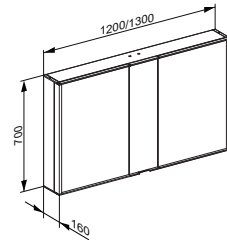

Equipment

- 1 shaver socket
- 2 x 3 height-adjustable glass shelves

Art.-No.	Width	Height	Depth	£
128 04 17 13 31	1200 mm	700 mm	160 mm	1,794.50
128 05 17 13 31	1300 mm	700 mm	160 mm	1,909.80