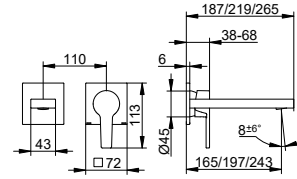

**Single lever basin mixer
concealed 2 holes**

- Without basin waste plug
- Connection type: Rough part G 1/2
- Mixing cartridge with ceramic sealing disks
- With temperature limiter
- Aerator M 24x1, jet angle +/- 6° adjustable fit
- Flow rate: limited to 7.6 l/min
- Suitable for flow heaters
- Sound-tested

Art.-No.	Projection	Surface	£
511 16 01 02 01	165 mm	chrome-plated	386.20
511 16 01 02 00	197 mm	chrome-plated	397.00
511 16 01 02 02	243 mm	chrome-plated	407.50
511 16 03 02 01	165 mm	brushed bronze	540.60
511 16 03 02 00	197 mm	brushed bronze	555.80
511 16 03 02 02	243 mm	brushed bronze	570.50
511 16 06 02 01	165 mm	stainless steel-finish	540.60
511 16 06 02 00	197 mm	stainless steel-finish	555.80
511 16 06 02 02	243 mm	stainless steel-finish	570.50
511 16 13 02 01	165 mm	brushed black chrome	540.60
511 16 13 02 00	197 mm	brushed black chrome	555.80
511 16 13 02 02	243 mm	brushed black chrome	570.50
511 16 25 02 01	165 mm	brushed brass	965.50
511 16 25 02 00	197 mm	brushed brass	992.50
511 16 25 02 02	243 mm	brushed brass	1,018.80
511 16 29 02 01	165 mm	brushed rose gold	965.50
511 16 29 02 00	197 mm	brushed rose gold	992.50
511 16 29 02 02	243 mm	brushed rose gold	1,018.80
511 16 37 02 01	165 mm	black matt	386.20
511 16 37 02 00	197 mm	black matt	397.00
511 16 37 02 02	243 mm	black matt	407.50

Art.-No.	Required accessories (see generic fittings)	£
599 16 00 00 70	Rough part	297.60

Single lever bidet mixer

- Outlet height: 105 mm
- Projection: 139 mm
- Single hole installation with quick installation system
- Connection type: connecting hoses G 3/8
- Mixing cartridge with ceramic sealing disks
- Ball joint Aerator M 18,5x1, jet angle +/- 20° adjustable fit
- Flow rate: limited to 7.6 l/min
- Suitable for flow heaters
- Sound-tested