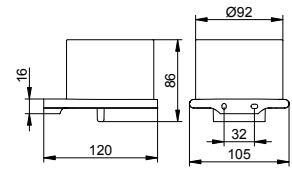

Soap dispenser for liquid soap with slip-on cup

- Filling capacity 150 ml
- Dosage quantity 0.5 ml/stroke
- Activation from below
- Top loading
- Crystal slip-on cup frosted
- Concealed fixing
- For screwing
- Mounting set included

Art.-No.	Surface	£
115 52 01 90 00	chrome-plated	180.70
115 52 03 90 00	brushed bronze	261.50
115 52 06 90 00	stainless steel-finish	261.50
115 52 13 90 00	brushed black chrome	261.50
115 52 25 90 00	brushed brass	450.10
115 52 29 90 00	brushed rose gold	450.10

Art.-No.	Spare part	£
115 52 00 90 00	Crystal slip-on cup	frosted 46.00
199 52 00 01 00	Pump	29.40