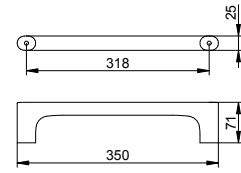

Grab bar

- Max. load capacity 115 kg
- Vertical or horizontal assembly
- Concealed fixing
- For screwing
- Mounting set included

Art.-No.	Surface	£
115 07 01 00 00	chrome-plated	131.20
115 07 03 00 00	brushed bronze	210.00
115 07 06 00 00	stainless steel-finish	210.00
115 07 13 00 00	brushed black chrome	210.00
115 07 25 00 00	brushed brass	393.70
115 07 29 00 00	brushed rose gold	393.70