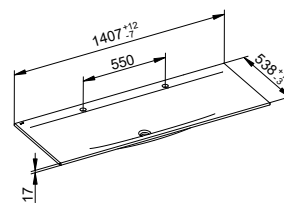

Double washbasin made of ceramic with 2 x 1 tap hole

- Suitable for 1-hole fittings
- Without overflow
- With CleanPlus surface sealant

Art.-No.	Width	Height	Depth	Surface	£
311 60 31 14 02	1407 mm	17 mm	538 mm	white	990.50

Art.-No.	Required accessories (see generic fittings)	£
599 04 01 00 00	Basin waste chrome-plated	101.20
599 04 03 00 00	Basin waste brushed bronze	141.70
599 04 06 00 00	Basin waste stainless steel-finish	141.70
599 04 13 00 00	Basin waste brushed black chrome	141.70
599 04 25 00 00	Basin waste brushed brass	252.90
599 04 29 00 00	Basin waste brushed rose gold	252.90
599 04 37 00 00	Basin waste black matt	121.40
Optional accessories (see generic fittings)		
599 90 31 00 01	Ceramic drain cover white	49.80