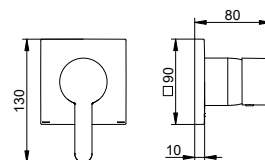

**Single lever mixer concealed
IXMO Flat**

- Connection type: Rough part G 1/2
- Mixing cartridge with ceramic sealing disks
- With temperature limiter
- Flow rate: 23 l/min
- Suitable for flow heaters
- Sound-tested

Art.-No.	Rosette	Surface	£
595 51 01 03 01	round	chrome-plated	213.40
595 51 01 03 02	square	chrome-plated	220.00
595 51 06 03 01	round	stainless steel-finish	298.70
595 51 06 03 02	square	stainless steel-finish	308.00
595 51 25 03 01	round	brushed brass	533.50
595 51 25 03 02	square	brushed brass	549.90
595 51 29 03 01	round	brushed rose gold	533.50
595 51 29 03 02	square	brushed rose gold	549.90
595 51 37 03 01	round	black matt	256.10
595 51 37 03 02	square	black matt	264.00
Art.-No.	Required accessories (see generic fittings)		£
595 51 00 00 70	Rough part		202.80