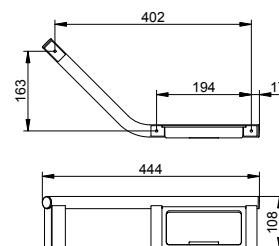

Grab bar 135° with shelf

- Max. load capacity 115 kg
- Detachable plastic insert (black, light grey and white)
- Concealed fixing
- For screwing
- Mounting set included

Art.-No.	Grab bar	Surface	£
149 09 01 10 37	right	chrome-plated	226.50
149 09 01 20 37	left	chrome-plated	226.50

Art.-No.	Spare part	Surface	£
149 09 00 01 37	Soap shelf	black	14.00
149 09 00 01 38	Soap shelf	light grey	14.00
149 09 00 01 51	Soap shelf	white	14.00

Shower shelf

- Detachable plastic insert (soap resistant, shatter-proof and UV-resistant)
- Concealed fixing
- For screwing
- Mounting set included