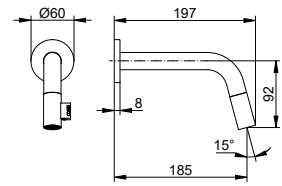

Wall outlet valve concealed

- For cold water or premixed water
- Without basin waste plug
- Connection type: Wall connection G 1/2
- Stop valve with ceramic sealing disks
- Aerator M 21,5x1
- Flow rate: limited to 5 l/min
- Suitable for flow heaters
- EU taxonomy: max. 6 l/min - significant contribution (SC) possible

Art.-No.	Projection	Surface	£
595 18 01 02 01	185 mm	chrome-plated	196.70
595 18 37 02 01	185 mm	black matt	236.10

Electronic basin mixer 130 battery powered

- Outlet height: 125 mm
- Projection: 124 mm
- Single hole installation with quick installation system
- Connection type: connecting hoses G 3/8
- Mixing valve with ceramic sealing disks
- Aerator M 20x1, jet angle +/- 6° adjustable fit
- Flow rate: limited to 5 l/min
- Suitable for flow heaters
- EU taxonomy: max. 6 l/min - significant contribution (SC) possible
- Sound-tested