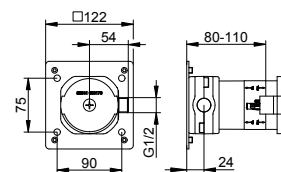

Rough part for stop valve concealed for 1 function with wall outlet for shower hose

- Thread connection: G 1/2
- Installation Depth: 80 - 110 mm

Art.-No.	£
595 41 00 01 70	210.50

Art.-No.	Optional accessories (see chapter)	£
595 70 00 00 01	Mounting rail 570 mm	50.00
595 70 00 00 02	Mounting rail 800 mm	69.40
595 70 00 00 03	Mounting rail 1250 mm	103.60