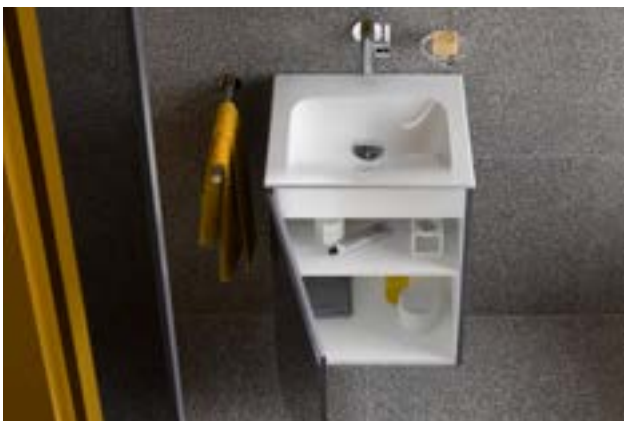

Clear and practical

The well-thought-out drawer dividers in the X-LINE bathroom furniture ensure that care products are always within easy reach. The compartments can be arranged so that everything has a fixed place and nothing gets messy. This makes it particularly practical to use and optionally ensures a neat and organised bathroom layout.