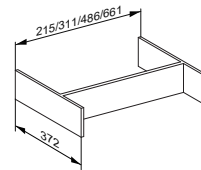

Drawer divider

- For sink cabinets and side units

Suitable for:
X-LINE, STAGELINE

Art.-No.	Size	Width	Height	Depth	Surface	£
315 99 01 00 00	S	215 mm	80 mm	372 mm	white	56.90
315 99 02 00 00	M	311 mm	80 mm	372 mm	white	62.20
315 99 03 00 00	L	486 mm	80 mm	372 mm	white	68.70
315 99 04 00 00	XL	661 mm	80 mm	372 mm	white	80.40

Handle

- For sink cabinets, side units and tall units
- For screwing
- Mounting set included
- Number of units: 1 piece/s

Suitable for:
EDITION 11 ART