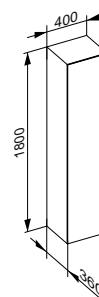

Tall unit 1-door

- Opening with handle
- with soft close hinge
- Wall mounted

Equipment

- Mirror on inside of door (only for electric version)
- 4 removable glass shelves
- 2 fixed centre shelves

Electrics (optional)

- 1 shaver socket
- 1 USB and 1 USB-C charging point
- Mains connection required

Art.-No.	Width	Height	Depth	Hinge	Electrics	Colour No.	£
325 53 WW 04 31	400 mm	1800 mm	360 mm	left	yes	51, 52, 53, 54, 55	1,940.50
325 53 XX 04 31	400 mm	1800 mm	360 mm	left	yes	30, 31, 32, 33, 34, 35	2,294.30
325 53 YY 04 31	400 mm	1800 mm	360 mm	left	yes	81, 82, 89	2,691.70
325 53 96 04 31	400 mm	1800 mm	360 mm	left	yes	Customised design PG1	2,290.30
325 53 97 04 31	400 mm	1800 mm	360 mm	left	yes	Customised design PG2	3,021.10
325 51 WW 04 00	400 mm	1800 mm	360 mm	left	no	51, 52, 53, 54, 55	1,409.10
325 51 XX 04 00	400 mm	1800 mm	360 mm	left	no	30, 31, 32, 33, 34, 35	1,762.90
325 51 YY 04 00	400 mm	1800 mm	360 mm	left	no	81, 82, 89	2,160.30
325 51 96 04 00	400 mm	1800 mm	360 mm	left	no	Customised design PG1	1,758.90
325 51 97 04 00	400 mm	1800 mm	360 mm	left	no	Customised design PG2	2,489.80
325 54 WW 04 31	400 mm	1800 mm	360 mm	right	yes	51, 52, 53, 54, 55	1,940.50
325 54 XX 04 31	400 mm	1800 mm	360 mm	right	yes	30, 31, 32, 33, 34, 35	2,294.30
325 54 YY 04 31	400 mm	1800 mm	360 mm	right	yes	81, 82, 89	2,691.70
325 54 96 04 31	400 mm	1800 mm	360 mm	right	yes	Customised design PG1	2,290.30
325 54 97 04 31	400 mm	1800 mm	360 mm	right	yes	Customised design PG2	3,021.10
325 52 WW 04 00	400 mm	1800 mm	360 mm	right	no	51, 52, 53, 54, 55	1,409.10
325 52 XX 04 00	400 mm	1800 mm	360 mm	right	no	30, 31, 32, 33, 34, 35	1,762.90
325 52 YY 04 00	400 mm	1800 mm	360 mm	right	no	81, 82, 89	2,160.30
325 52 96 04 00	400 mm	1800 mm	360 mm	right	no	Customised design PG1	1,758.90
325 52 97 04 00	400 mm	1800 mm	360 mm	right	no	Customised design PG2	2,489.80

Art.-No.	Required accessories (see accessories bathroom furniture)	£
490 41 01 00 02	Handle 12 mm 80 mm 2 mm chrome-plated	34.50
490 41 03 00 02	Handle 12 mm 80 mm 2 mm brushed bronze	55.30
490 41 06 00 02	Handle 12 mm 80 mm 2 mm stainless steel-finish	55.30
490 41 13 00 02	Handle 12 mm 80 mm 2 mm brushed black chrome	55.30
490 41 17 00 02	Handle 12 mm 80 mm 2 mm aluminium-finish	41.40
490 41 25 00 02	Handle 12 mm 80 mm 2 mm brushed brass	103.60
490 41 29 00 02	Handle 12 mm 80 mm 2 mm brushed rose gold	103.60
490 41 37 00 02	Handle 12 mm 80 mm 2 mm black matt	44.90

Mirror shelf

- Wall mounted