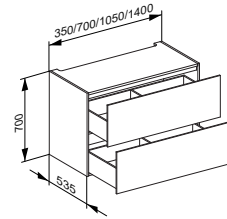

Base unit 2 front drawers

- Push-to-open
- With soft-closing mechanism
- Wall mounted

Equipment

- Movable storage box (700 - 1050 mm = 2 pcs / 1400 mm = 4 pcs)

Illumination (optional)

- Switches on / off automatically
- 3000 kelvin (warm white)
- Interior illumination
- LED
- Mains connection with socket required

Art.-No.	Width	Height	Depth	Illumination	Colour No.	£
313 14 XX 01 00	350 mm	700 mm	535 mm	yes	37, 38, 39	1,757.60
313 14 YY 01 00	350 mm	700 mm	535 mm	yes	11, 14, 18, 27, 28, 30, 89	1,947.00
313 14 ZZ 01 00	350 mm	700 mm	535 mm	yes	21	2,161.30
313 14 XX 00 00	350 mm	700 mm	535 mm	no	37, 38, 39	1,541.70
313 14 YY 00 00	350 mm	700 mm	535 mm	no	11, 14, 18, 27, 28, 30, 89	1,739.30
313 14 ZZ 00 00	350 mm	700 mm	535 mm	no	21	1,953.80
313 15 XX 01 00	700 mm	700 mm	535 mm	yes	37, 38, 39	2,184.10
313 15 YY 01 00	700 mm	700 mm	535 mm	yes	11, 14, 18, 27, 28, 30, 89	2,587.50
313 15 ZZ 01 00	700 mm	700 mm	535 mm	yes	21	3,058.90
313 15 XX 00 00	700 mm	700 mm	535 mm	no	37, 38, 39	1,877.90
313 15 YY 00 00	700 mm	700 mm	535 mm	no	11, 14, 18, 27, 28, 30, 89	2,292.80
313 15 ZZ 00 00	700 mm	700 mm	535 mm	no	21	2,764.10
313 16 XX 01 00	1050 mm	700 mm	535 mm	yes	37, 38, 39	2,403.50
313 16 YY 01 00	1050 mm	700 mm	535 mm	yes	11, 14, 18, 27, 28, 30, 89	3,074.20
313 16 ZZ 01 00	1050 mm	700 mm	535 mm	yes	21	3,517.90
313 16 XX 00 00	1050 mm	700 mm	535 mm	no	37, 38, 39	2,053.50
313 16 YY 00 00	1050 mm	700 mm	535 mm	no	11, 14, 18, 27, 28, 30, 89	2,737.30
313 16 ZZ 00 00	1050 mm	700 mm	535 mm	no	21	3,181.10
313 17 XX 01 00	1400 mm	700 mm	535 mm	yes	37, 38, 39	2,816.40
313 17 YY 01 00	1400 mm	700 mm	535 mm	yes	11, 14, 18, 27, 28, 30, 89	3,562.30
313 17 ZZ 01 00	1400 mm	700 mm	535 mm	yes	21	4,213.60
313 17 XX 00 00	1400 mm	700 mm	535 mm	no	37, 38, 39	2,400.70
313 17 YY 00 00	1400 mm	700 mm	535 mm	no	11, 14, 18, 27, 28, 30, 89	3,162.50
313 17 ZZ 00 00	1400 mm	700 mm	535 mm	no	21	3,813.50