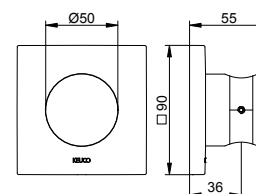

Hand shower bracket

- Hand shower bracket for hoses with conical nuts
- Hand shower bracket position usable optionally on left or right
- For screwing
- Mounting set included

Art.-No.	Rosette	Surface	£
595 91 01 00 01	round	chrome-plated	135.20
595 91 01 00 02	square	chrome-plated	142.60
595 91 03 00 01	round	brushed bronze	189.30
595 91 03 00 02	square	brushed bronze	199.60
595 91 06 00 01	round	stainless steel-finish	189.30
595 91 06 00 02	square	stainless steel-finish	199.60
595 91 13 00 01	round	brushed black chrome	189.30
595 91 13 00 02	square	brushed black chrome	199.60
595 91 25 00 01	round	brushed brass	338.00
595 91 25 00 02	square	brushed brass	356.40
595 91 29 00 01	round	brushed rose gold	338.00
595 91 29 00 02	square	brushed rose gold	356.40
595 91 37 00 01	round	black matt	162.20
595 91 37 00 02	square	black matt	171.10

Hand shower bracket

- Hand shower bracket for hoses with conical nuts
- Hand shower bracket position usable optionally on left or right
- For screwing
- Mounting set included