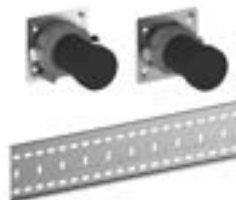

Art.-No.	£
599 51 00 21 70	451.50

Art.-No.	Optional accessories (see chapter)	£
595 71 00 00 01	Fixing bracket set	59.10