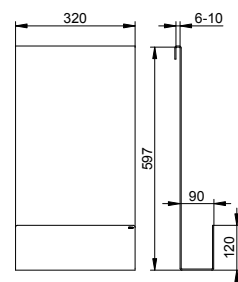

Shower shelf hookable

- Integrated hooks
- Removable

Art.-No.	Surface	£
249 51 37 00 00	black matt	211.80
249 51 51 00 00	white matt	211.80

Shower shelf

- Integrated hooks
- Removable
- Concealed fixing
- For screwing or glueing (optional)
- Mounting set included