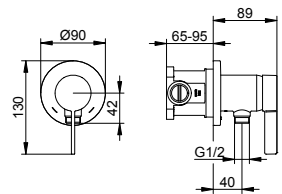

Single lever shower mixer concealed with wall outlet for shower hose IXMO Flat

- Connection type: Rough part G 1/2
- Wall outlet for shower hose G 1/2
- Mixing cartridge with ceramic sealing disks
- With temperature limiter
- Flow rate: 13 l/min
- Intrinsically safe against backflow as per DIN EN 1717
- Suitable for flow heaters
- Sound-tested

Art.-No.	Rosette	Surface	£
595 52 01 03 01	round	chrome-plated	220.80
595 52 01 03 02	square	chrome-plated	225.80
595 52 37 03 01	round	black matt	265.00
595 52 37 03 02	square	black matt	271.00

Art.-No.	Required accessories (see generic fittings)	£
595 52 00 01 70	Rough part	73.60

Single lever shower mixer set concealed with wall outlet for shower hose IXMO Pure

1. **Single lever shower mixer (595 52 XX 95 01)**
2. Connection type: Rough part G 1/2
   - Wall outlet for shower hose G 1/2
   - Mixing cartridge with ceramic sealing disks
   - With temperature limiter
   - Flow rate: 13 l/min
   - Intrinsically safe against backflow as per DIN EN 1717
   - Suitable for flow heaters
   - Sound-tested

1. **Rough part (595 52 XX 01 70)**
2. With flushing unit
   - Thread connection: G 1/2
   - Installation Depth: 65 - 95 mm

Art.-No.	Rosette	Surface	£
595 52 01 95 21	round	chrome-plated	294.40
595 52 01 95 22	square	chrome-plated	299.40