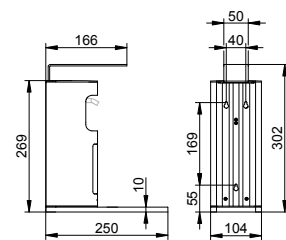

Soap and sanitiser dispenser for liquid soap and disinfecting liquid

- For Euro standard bottles with integrated pump
- Filling capacity 500 ml
- Activation from above
- Filling through removable housing
- Removable drip tray
- Fill level indicator window
- Concealed fixing
- For screwing
- Mounting set included

Delivery without Euronorm bottle, disinfectant or liquid soap.

Art.-No.	Surface	£
349 54 01 01 00	chrome-plated / black	286.30
349 54 17 01 00	aluminium silver-anodized / black	243.40
349 54 37 01 00	black matt / black	254.10

Art.-No.	Optional accessories (see accessories equipment)	£
349 54 17 00 01	Fixing bracket	aluminium silver-anodized 67.50
349 54 37 00 01	Fixing bracket	black matt 51.70