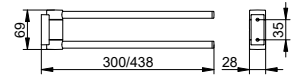

Towel holder 2 arms

- Swivelling
- Concealed fixing
- For screwing
- Mounting set included

Art.-No.	Depth	Surface	£
149 19 01 00 00	300 mm	chrome-plated	132.20
149 18 01 00 00	438 mm	chrome-plated	136.60
149 18 07 00 00	438 mm	stainless steel	285.80
149 18 17 00 00	438 mm	aluminium silver-anodized / chrome-plated	116.10
149 19 37 00 00	300 mm	black matt	132.20
149 18 37 00 00	438 mm	black matt	136.60