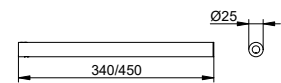

Towel holder 1 arm

- Rigid
- Concealed fixing
- For screwing or glueing (optional)
- Mounting set included

Art.-No.	Depth	Surface	£
128 22 01 00 00	340 mm	chrome-plated	82.70
128 20 01 00 00	450 mm	chrome-plated	86.00
128 22 37 00 00	340 mm	black matt	107.60
128 20 37 00 00	450 mm	black matt	111.90
Art.-No.	Optional accessories (see accessories equipment)	£	
049 94 00 10 01	Glue Set No. 10	chrome-plated 21.30	
049 94 37 10 01	Glue Set No. 10	black matt 27.70