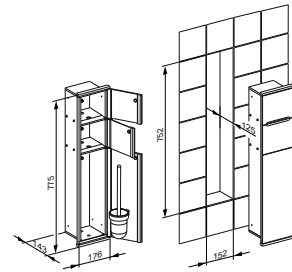

Art.-No.	Hinge	Surface	£
449 64 01 17 01	left	chrome-plated / aluminium finish	748.50
449 64 01 17 02	right	chrome-plated / aluminium finish	748.50
449 64 01 37 01	left	chrome-plated / black matt	748.50
449 64 01 37 02	right	chrome-plated / black matt	748.50
449 64 01 51 01	left	chrome-plated / white matt	748.50
449 64 01 51 02	right	chrome-plated / white matt	748.50

Art.-No.	Spare part	£
149 72 00 41 00	Toilet brush head	white 10.20
149 72 01 40 00	Toilet brush with handle	chrome-plated / white 37.30