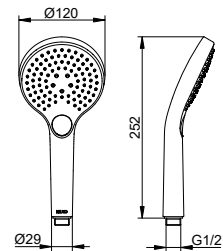

Art.-No.	Surface	£
595 80 01 03 00	chrome-plated	91.40
595 80 03 03 00	brushed bronze	128.00
595 80 06 03 00	stainless steel-finish	128.00
595 80 13 03 00	brushed black chrome	128.00
595 80 17 03 00	aluminium-finish	109.70
595 80 25 03 00	brushed brass	228.60
595 80 29 03 00	brushed rose gold	228.60
595 80 37 03 00	black matt	109.70

Hand shower EDITION 11 with 1 jet

- Thread connection: G 1/2
- with 1 jet (Normal jet)
- With anti-calcification system
- Flow rate: limited to 12 l/min
- Suitable for flow heaters
- Sound-tested