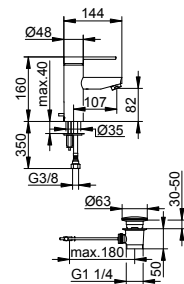

Art.-No.	PUW	Surface	£
539 02 01 00 01	yes	chrome-plated	322.80
539 02 01 01 01	no	chrome-plated	295.80
539 02 17 00 01	yes	aluminium-finish	387.40
539 02 17 01 01	no	aluminium-finish	355.00

Single lever basin mixer 130

- Outlet height: 126 mm
- Projection: 125 mm
- Single hole installation with quick installation system
- Connection type: connecting hoses G 3/8
- Mixing cartridge with ceramic sealing disks
- With temperature limiter
- Aerator M 24x1, jet angle +/- 6° adjustable fit
- Flow rate: limited to 6 l/min
- Suitable for flow heaters
- EU taxonomy: max. 6 l/min - significant contribution (SC) possible
- Sound-tested