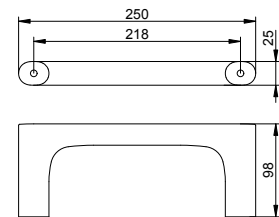

Towel ring

- Rigid
- Closed form
- Concealed fixing
- For screwing
- Mounting set included

Art.-No.	Surface	£
115 21 01 00 00	chrome-plated	147.00
115 21 03 00 00	brushed bronze	235.20
115 21 06 00 00	stainless steel-finish	235.20
115 21 13 00 00	brushed black chrome	235.20
115 21 25 00 00	brushed brass	440.90
115 21 29 00 00	brushed rose gold	440.90