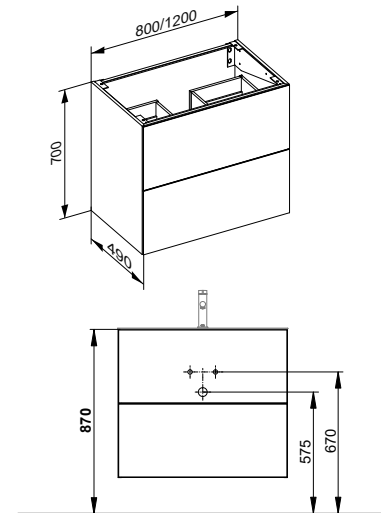

- Opening with handle
- With soft-closing mechanism
- Wall mounted

Equipment

- Odour trap G 1 1/4 x 32

Illumination (optional)

- Switches on / off automatically
- 3000 kelvin (warm white)
- Interior illumination
- LED
- Mains connection with socket required