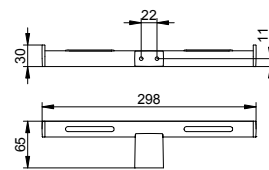

Toilet paper holder double

- Horizontal assembly
- Rigid
- With roll brake
- Roll width up to 120 mm
- Number of rolls: 2 piece/s
- Concealed fixing
- For screwing
- Mounting set included

Art.-No.	Surface	£
149 63 01 00 03	chrome-plated	78.60

Spare paper holder

- Horizontal assembly
- Roll width up to 120 mm
- Number of rolls: 1 piece/s
- Concealed fixing
- For screwing
- Mounting set included