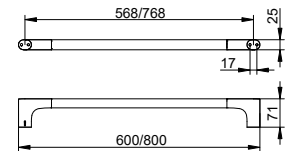

Towel rail

- Concealed fixing
- For screwing
- Mounting set included

Art.-No.	Width	Surface	£
115 01 01 06 00	600 mm	chrome-plated	172.90
115 01 01 08 00	800 mm	chrome-plated	200.50
115 01 03 06 00	600 mm	brushed bronze	276.70
115 01 03 08 00	800 mm	brushed bronze	320.90
115 01 06 06 00	600 mm	stainless steel-finish	276.70
115 01 06 08 00	800 mm	stainless steel-finish	320.90
115 01 13 06 00	600 mm	brushed black chrome	276.70
115 01 13 08 00	800 mm	brushed black chrome	320.90
115 01 25 06 00	600 mm	brushed brass	518.70
115 01 25 08 00	800 mm	brushed brass	601.60
115 01 29 06 00	600 mm	brushed rose gold	518.70
115 01 29 08 00	800 mm	brushed rose gold	601.60