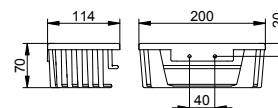

Shower shelf

- Removable
- Concealed fixing
- For screwing
- Mounting set included

Art.-No.	Surface	£
249 42 01 01 00	chrome-plated	84.60