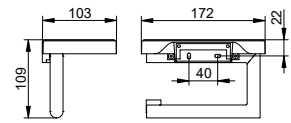

Toilet paper holder with shelf

- Swivelling
- Open form
- Shelf made of safety glass (ESG)
- Roll width up to 120 mm
- Concealed fixing
- For screwing or glueing (optional)
- Mounting set included

Art.-No.	Surface	£
128 73 01 90 00	chrome-plated	149.30
128 73 37 90 00	black matt	194.10

Art.-No.	Optional accessories (see accessories equipment)	£
049 94 00 08 00	Glue Set No. 8 chrome-plated	25.80
049 94 37 08 00	Glue Set No. 8 black matt	33.80

Spare paper holder

- Horizontal assembly
- Roll width up to 120 mm
- Number of rolls: 1 piece/s
- Concealed fixing
- For screwing or glueing (optional)
- Mounting set included