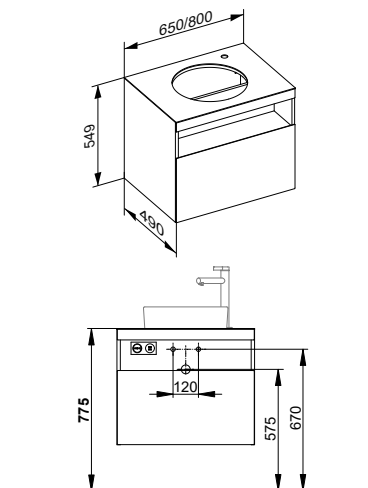

Washbasin base cabinet for top-mounted washbasins
1 front drawer with 1 tap hole
(right)

- Pull to open from the top
- With soft-closing mechanism
- Wall mounted

Equipment

- Open shelf across the entire width
- Odour trap G 1 1/4 x 32
- Drawer mat

Illumination (optional)

- Switch on / off via integrated touch sensor or room switch
- 3000 kelvin (warm white)
- Shelf lighting
- LED
- Mains connection required

Electrics (optional)

- 1 shaver socket
- 1 USB and 1 USB-C charging point

Optional drawer divider:

Width 650 mm = 1 x size M

Width 800 mm = 1 x size L

Width 1000 mm = 1 x size M + 1 x size L

Width 1200 mm = 2 x size L

Art.-No.	Width	Height	Depth	Illumination / Electrics	Colour No.	£
328 55 XX 01 30	650 mm	550 mm	490 mm	yes	18, 30, 97	1,645.10
328 55 YY 01 30	650 mm	550 mm	490 mm	yes	29	1,910.10
328 55 XX 00 00	650 mm	550 mm	490 mm	no	18, 30, 97	1,340.20
328 55 YY 00 00	650 mm	550 mm	490 mm	no	29	1,605.10
328 65 XX 01 30	800 mm	550 mm	490 mm	yes	18, 30, 97	1,686.70
328 65 YY 01 30	800 mm	550 mm	490 mm	yes	29	1,951.70
328 65 XX 00 00	800 mm	550 mm	490 mm	no	18, 30, 97	1,381.80
328 65 YY 00 00	800 mm	550 mm	490 mm	no	29	1,646.80

Art.-No.	Optional accessories (see accessories bathroom furniture)	£
315 99 02 00 00	Drawer divider M	62.20
315 99 03 00 00	Drawer divider L	68.70
Optional accessories (see washbasins)		
328 80 31 04 00	Top-mounted washbasin without tap hole	431.50
328 80 57 04 00	Top-mounted washbasin without tap hole	431.50