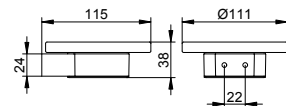

Art.-No.	Optional accessories (see accessories equipment)	£
149 56 00 00 37	Drip tray	black matt 46.00
199 56 00 00 02	Converter	96.10

Soap shelf

- Crystal glass soap dish
- Concealed fixing
- For screwing
- Mounting set included