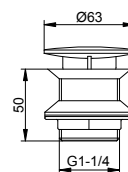

Basin waste

- Thread connection: G 1 1/4
- Without dam function
- For washbasins without overflow hole

Art.-No.	Surface	£
599 04 01 00 00	chrome-plated	101.20
599 04 03 00 00	brushed bronze	141.70
599 04 06 00 00	stainless steel-finish	141.70
599 04 13 00 00	brushed black chrome	141.70
599 04 25 00 00	brushed brass	252.90
599 04 29 00 00	brushed rose gold	252.90
599 04 37 00 00	black matt	121.40

Art.-No.	Spare part	Surface	£
599 03 01 00 00	Valve cover	chrome-plated	27.90
599 03 03 00 00	Valve cover	brushed bronze	39.10
599 03 06 00 00	Valve cover	stainless steel-finish	39.10
599 03 13 00 00	Valve cover	brushed black chrome	39.10
599 03 17 00 00	Valve cover	aluminium-finish	33.50
599 03 25 00 00	Valve cover	brushed brass	69.80
599 03 29 00 00	Valve cover	brushed rose gold	69.80
599 03 37 00 00	Valve cover	black matt	33.50

Optional accessories (see chapter)

599 90 31 00 01	Ceramic drain cover	white	49.80
599 90 90 00 01	Ceramic drain cover	slate grey	49.80

Basin waste plug

- Thread connection: G 1 1/4
- Open and closing of the drain by press plug (push-open)
- For washbasins with overflow hole