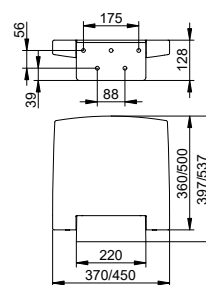

Shower seat wall mounted

- Max. load capacity 150 kg
- Folds upwards
- Seat area plastic
- Concealed fixing
- For screwing

Mounting sets
(3 x depending on type of wall)
Please order separately.

Art.-No.	Seat area	Surface	£
149 83 01 00 37	370 x 360 mm	chrome-plated / black	704.70
149 83 01 00 38	370 x 360 mm	chrome-plated / light grey	704.70
149 83 01 00 51	370 x 360 mm	chrome-plated / white	704.70
349 83 01 00 37	450 x 500 mm	chrome-plated / black	761.00
349 83 01 00 38	450 x 500 mm	chrome-plated / light grey	761.00
349 83 01 00 51	450 x 500 mm	chrome-plated / white	761.00
149 83 17 00 37	370 x 360 mm	aluminium-finish / black	644.70
149 83 17 00 38	370 x 360 mm	aluminium-finish / light grey	644.70
149 83 17 00 51	370 x 360 mm	aluminium-finish / white	644.70
349 83 17 00 37	450 x 500 mm	aluminium-finish / black	705.80
349 83 17 00 38	450 x 500 mm	aluminium-finish / light grey	705.80
349 83 17 00 51	450 x 500 mm	aluminium-finish / white	705.80

Art.-No.	Optional accessories (see chapter)	£
349 92 00 01 00	Mounting set 3	6.60
349 92 00 02 00	Mounting set 6	6.60
349 95 00 02 00	Mounting set 9	6.50
349 97 00 01 00	Mounting set 11	46.40