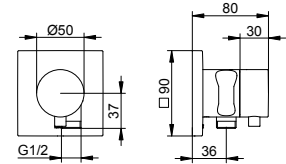

Stop valve concealed for 1 function with wall outlet for shower hose and hand shower bracket

- Connection type: Rough part G 1/2
- Wall outlet for shower hose G 1/2
- Hand shower bracket for hoses with conical nuts
- Stop valve with ceramic sealing disks
- Flow rate: 12 l/min
- Intrinsically safe against backflow as per DIN EN 1717
- Suitable for flow heaters
- Sound-tested

Art.-No.	Rosette	Surface	£
595 41 01 12 01	round	chrome-plated	274.40
595 41 01 12 02	square	chrome-plated	282.00
595 41 03 12 01	round	brushed bronze	384.20
595 41 03 12 02	square	brushed bronze	394.70
595 41 06 12 01	round	stainless steel-finish	384.20
595 41 06 12 02	square	stainless steel-finish	394.70
595 41 13 12 01	round	brushed black chrome	384.20
595 41 13 12 02	square	brushed black chrome	394.70
595 41 25 12 01	round	brushed brass	686.10
595 41 25 12 02	square	brushed brass	705.00
595 41 29 12 01	round	brushed rose gold	686.10
595 41 29 12 02	square	brushed rose gold	705.00
595 41 37 12 01	round	black matt	329.30
595 41 37 12 02	square	black matt	338.40

Art.-No.	Required accessories (see generic fittings)	£
595 41 00 01 70	Rough part	210.50