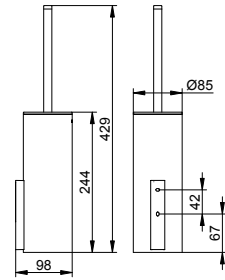

Toilet brush set with lid

- Detachable plastic insert
- Crystal glass container housing frosted
- Concealed fixing
- For screwing
- Mounting set included
- Spare brush head included

Art.-No.	Surface	£
115 64 01 90 00	chrome-plated	149.80
115 64 03 90 00	brushed bronze	213.80
115 64 06 90 00	stainless steel-finish	213.80
115 64 13 90 00	brushed black chrome	213.80
115 64 25 90 00	brushed brass	363.00
115 64 29 90 00	brushed rose gold	363.00

Art.-No.	Spare part	Surface	£
115 64 00 01 00	Plastic insert	white	18.40
115 64 00 40 00	Toilet brush head	white	10.00
115 64 00 90 00	Crystal glass container housing	frosted	60.70
115 64 01 40 00	Toilet brush with handle	chrome-plated / white	35.60
115 64 03 40 00	Toilet brush with handle	bronze brushed / white	57.10
115 64 13 40 00	Toilet brush with handle	brushed black chrome / white	57.10
199 64 06 00 11	Toilet brush with handle	stainless steel-finish / white	57.10
199 64 25 00 11	Toilet brush with handle	brushed brass / white	106.90
199 64 29 00 11	Toilet brush with handle	brushed rose gold / white	106.90