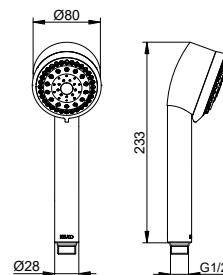

Hand shower PLAN BLUE with 3 jets

- Thread connection: G 1/2
- with 3 jets (Normal, soft, massage jet)
- With anti-calcification system
- Flow rate: limited to 9 l/min
- Suitable for flow heaters
- Sound-tested

Art.-No.	Surface	£
539 80 01 03 00	chrome-plated	90.80

Round pencil hand shower with 1 jet

- Thread connection: G 1/2
- with 1 jet (Normal jet)
- With anti-calcification system
- Flow rate: limited to 12 l/min
- Suitable for flow heaters
- Sound-tested