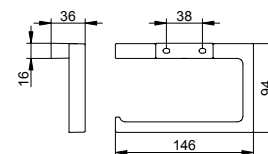

Art.-No.	Surface	£
111 62 01 00 00	chrome-plated	93.20
111 62 03 00 00	brushed bronze	149.20
111 62 06 00 00	stainless steel-finish	149.20
111 62 13 00 00	brushed black chrome	149.20
111 62 25 00 00	brushed brass	279.70
111 62 29 00 00	brushed rose gold	279.70
111 62 37 00 00	black matt	93.20