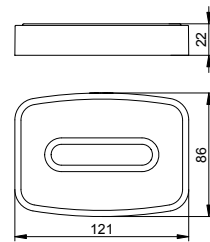

Soap shelf floor model

- Crystal glass soap dish frosted

Art.-No.	Surface	£
116 55 01 90 01	chrome-plated	92.80
Art.-No.	Spare part	£
116 55 00 90 00	Crystal glass soap dish frosted	34.10