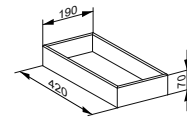

Storage box

- For sink base units, base units and side units

Suitable for:
EDITION 11

Art.-No.	Width	Height	Depth	Surface	£
313 00 51 00 00	190 mm	70 mm	420 mm	white	53.70