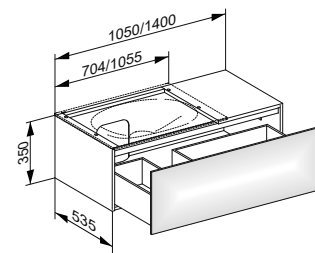

Washbasin base cabinet for built-in washbasins 1 front drawer washbasin position left

- Push-to-open
- With soft-closing mechanism
- Wall mounted

1. **Equipment**
2. Odour trap G 1 1/4 x 32
   - Movable storage box (1050 mm = 1 pc / 1400 mm = 2 pcs)

1. **Illumination (optional)**
2. Switches on / off automatically
   - 3000 kelvin (warm white)
   - Interior illumination
   - LED
   - Mains connection with socket required

Art.-No.	Width	Height	Depth	Washbasin Width	Illumination	Colour No.	£
311 53 XX 01 00	1050 mm	350 mm	535 mm	704 mm	yes	37, 38, 39	1,726.50
311 53 YY 01 00	1050 mm	350 mm	535 mm	704 mm	yes	11, 14, 18, 27, 28, 30, 89	2,074.50
311 53 ZZ 01 00	1050 mm	350 mm	535 mm	704 mm	yes	21	2,608.00
311 53 XX 00 00	1050 mm	350 mm	535 mm	704 mm	no	37, 38, 39	1,551.30
311 53 YY 00 00	1050 mm	350 mm	535 mm	704 mm	no	11, 14, 18, 27, 28, 30, 89	1,906.00
311 53 ZZ 00 00	1050 mm	350 mm	535 mm	704 mm	no	21	2,439.70
311 63 XX 01 00	1400 mm	350 mm	535 mm	1055 mm	yes	37, 38, 39	1,932.20
311 63 YY 01 00	1400 mm	350 mm	535 mm	1055 mm	yes	11, 14, 18, 27, 28, 30, 89	2,318.80
311 63 ZZ 01 00	1400 mm	350 mm	535 mm	1055 mm	yes	21	2,677.60
311 63 XX 00 00	1400 mm	350 mm	535 mm	1055 mm	no	37, 38, 39	1,724.20
311 63 YY 00 00	1400 mm	350 mm	535 mm	1055 mm	no	11, 14, 18, 27, 28, 30, 89	2,118.70
311 63 ZZ 00 00	1400 mm	350 mm	535 mm	1055 mm	no	21	2,477.60

Art.-No.	Required accessories (see accessories bathroom furniture)	£
313 20 YY 90 01	Cover plate 361 mm 3 mm 524 mm 11, 14, 18, 27, 28, 30	92.00
Optional accessories (see washbasins)		
311 40 31 07 00	Washbasin without tap hole 704 mm 17 mm 538 mm white	678.00
311 40 31 07 01	Washbasin with 1 tap hole 704 mm 17 mm 538 mm white	776.90
311 50 31 10 00	Washbasin without tap hole 1055 mm 17 mm 538 mm white	786.20
311 50 31 10 01	Washbasin with 1 tap hole 1055 mm 17 mm 538 mm white	885.20
321 40 31 07 00	Washbasin without tap hole 704 mm 17 mm 538 mm white	647.30
321 40 31 07 01	Washbasin with 1 tap hole 704 mm 17 mm 538 mm white	738.90
321 50 31 10 00	Washbasin without tap hole 1057 mm 17 mm 538 mm white	749.60
321 50 31 10 01	Washbasin with 1 tap hole 1057 mm 17 mm 538 mm white	841.20