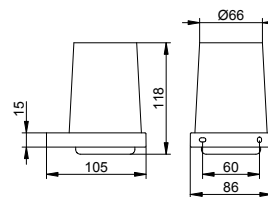

Tumbler holder

- Crystal glass tumbler
- Concealed fixing
- For screwing
- Mounting set included

Art.-No.	Surface	£
111 50 01 90 00	chrome-plated	94.80
111 50 03 90 00	brushed bronze	123.80
111 50 06 90 00	stainless steel-finish	123.80
111 50 13 90 00	brushed black chrome	123.80
111 50 25 90 00	brushed brass	203.20
111 50 29 90 00	brushed rose gold	203.20
111 50 37 90 00	black matt	94.80

Art.-No.	Spare part	£
111 50 00 90 00	Crystal glass tumbler	38.10

Toilet paper holder

- Swivelling
- Open form
- Roll width up to 120 mm
- Concealed fixing
- For screwing
- Mounting set included