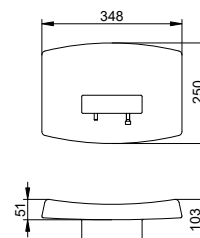

Back rest

- for hooking

Art.-No.	Surface	£
351 79 00 00 37	black	215.60
351 79 00 00 51	white	215.60

Art.-No.	Required accessories (see chapter)	£
351 79 01 06 00	Rail	chrome-plated 223.90
351 79 17 06 00	Rail	aluminium silver-anodized / chrome-plated 190.20
351 79 37 06 00	Rail	black matt 273.50