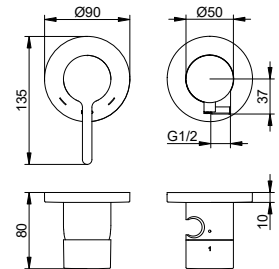

1. **Diverter valve (595 56 XX 12 01)**
2. Connection type: Rough part G 1/2
   - Wall outlet for shower hose G 1/2
   - Hand shower bracket for hoses with conical nuts
   - Diverter valve with ceramic sealing disks
   - Flow rate: 24 l/min
   - Flow rate for hose connection: 17 l/min
   - Intrinsically safe against backflow as per DIN EN 1717
   - Suitable for flow heaters
   - Sound-tested

Art.-No.	Surface	£
515 51 01 12 21	chrome-plated	491.60
515 51 03 12 21	brushed bronze	688.10
515 51 06 12 21	stainless steel-finish	688.10
515 51 13 12 21	brushed black chrome	688.10
515 51 25 12 21	brushed brass	1,229.00
515 51 29 12 21	brushed rose gold	1,229.00

Art.-No.	Required accessories (see generic fittings)	£
599 51 00 21 70	Rough part set	451.50