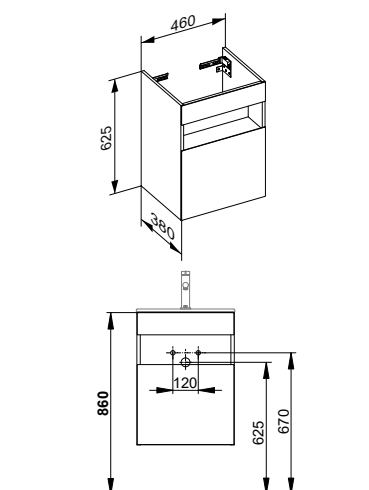

Electrics (optional)

- 1 shaver socket
- 1 USB and 1 USB-C charging point

Art.-No.	Width	Height	Depth	Hinge	Illumination / Electrics	Colour No.	£
328 22 XX 01 31	460 mm	625 mm	380 mm	left	yes	18, 30, 97	982.50
328 22 YY 01 31	460 mm	625 mm	380 mm	left	yes	29	1,152.00
328 22 XX 01 32	460 mm	625 mm	380 mm	right	yes	18, 30, 97	982.50
328 22 YY 01 32	460 mm	625 mm	380 mm	right	yes	29	1,152.00
328 22 XX 00 01	460 mm	625 mm	380 mm	left	no	18, 30, 97	677.70
328 22 YY 00 01	460 mm	625 mm	380 mm	left	no	29	847.10
328 22 XX 00 02	460 mm	625 mm	380 mm	right	no	18, 30, 97	677.70
328 22 YY 00 02	460 mm	625 mm	380 mm	right	no	29	847.10

Art.-No.	Optional accessories (see washbasins)	£
331 30 31 46 00	Guest washbasin without tap hole 465 mm 17 mm 383 mm white	475.00
331 30 31 46 01	Guest washbasin with 1 tap hole 465 mm 17 mm 383 mm white	492.60