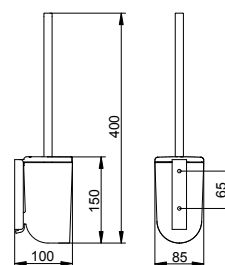

Toilet brush set with lid

- Removable container
- Plastic container
- Concealed fixing
- For screwing
- Mounting set included
- Spare brush head included

Art.-No.	Surface	£
116 64 01 01 00	chrome-plated	124.10

Art.-No.	Spare part	Surface	£
038 64 00 40 00	Toilet brush head	white	14.10
038 64 01 40 00	Toilet brush with handle	chrome-plated / white	46.70
116 64 00 01 00	Plastic container		27.10