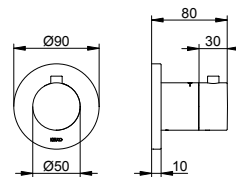

Thermostatic mixer concealed

- Connection type: Rough part G 1/2
- Temperature regulator
- Safety shut-off at 38 °C
- Flow rate: 22 l/min
- Suitable for flow heaters
- Sound-tested

Art.-No.	Rosette	Surface	£
595 53 01 00 01	round	chrome-plated	202.10
595 53 01 00 02	square	chrome-plated	214.10
595 53 03 00 01	round	brushed bronze	282.90
595 53 03 00 02	square	brushed bronze	299.80
595 53 06 00 01	round	stainless steel-finish	282.90
595 53 06 00 02	square	stainless steel-finish	299.80
595 53 13 00 01	round	brushed black chrome	282.90
595 53 13 00 02	square	brushed black chrome	299.80
595 53 17 00 01	round	aluminium-finish	242.50
595 53 25 00 01	round	brushed brass	505.20
595 53 25 00 02	square	brushed brass	535.30
595 53 29 00 01	round	brushed rose gold	505.20
595 53 29 00 02	square	brushed rose gold	535.30
595 53 37 00 01	round	black matt	242.50
595 53 37 00 02	square	black matt	257.00
Art.-No.	Required accessories (see generic fittings)		£
595 53 00 00 70	Rough part		333.50