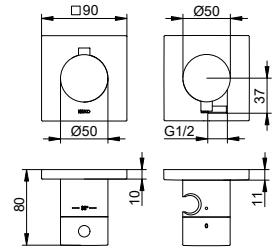

Thermostatic mixer set concealed for 2 functions with wall outlet for shower hose and hand shower bracket

Thermostatic mixer (595 53 XX 00 02)

- Connection type: Rough part G 1/2
- Temperature regulator
- Safety shut-off at 38 °C
- Flow rate: 22 l/min
- Suitable for flow heaters
- Sound-tested

Stop and diverter valve (595 57 XX 12 02)

- Connection type: Rough part G 1/2
- Wall outlet for shower hose G 1/2
- Hand shower bracket for hoses with conical nuts
- Diverter valve incl. shut-off with ceramic sealing disks
- Flow rate: 22 l/min
- Flow rate for hose connection: 13 l/min
- Intrinsically safe against backflow as per DIN EN 1717
- Suitable for flow heaters
- Sound-tested

Art.-No.	Surface	£
511 53 01 12 22	chrome-plated	504.80
511 53 03 12 22	brushed bronze	706.80
511 53 06 12 22	stainless steel-finish	706.80
511 53 13 12 22	brushed black chrome	706.80
511 53 25 12 22	brushed brass	1,262.10
511 53 29 12 22	brushed rose gold	1,262.10
511 53 37 12 22	black matt	605.80
Art.-No.	Required accessories (see generic fittings)	£
599 53 00 21 70	Rough part set	582.20

Bath tub mixer exposed

- Projection: 190 mm
- Connection type: Ball S-connector G 1/2
- Wall outlet for shower hose G 1/2
- Mixing valve with ceramic sealing disks
- Diverter valve incl. shut-off with ceramic sealing disks
- Aerator M 28x1
- Flow rate: 20 l/min
- Flow rate for hose connection: limited to 15 l/min
- Intrinsically safe against backflow as per DIN EN 1717
- Suitable for flow heaters
- Sound-tested