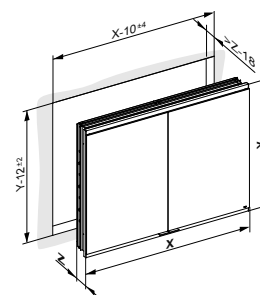

Illumination

- 2700 kelvin (warm white) up to 6500 kelvin (daylight white)
- Horizontally
- Interior illumination
- LED

Equipment

- 1 shaver socket (optional)
- 1 shaver socket + 1 dual USB charging point (optional)
- 3 height-adjustable glass shelves (height 700 mm)
- 4 height-adjustable glass shelves (height 900 mm)