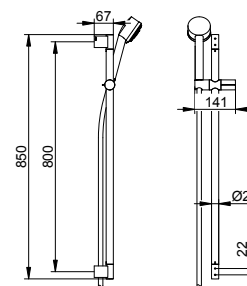

Art.-No.	Surface	£
539 87 01 00 00	chrome-plated	369.80