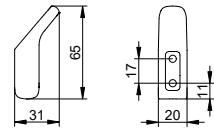

Corner shower shelf
Page 243

**Corner shower shelf
with glass wiper**
Page 243

Towel hook

- Concealed fixing
- For screwing or glueing
- Mounting set included
- Glue set included

Art.-No.	Surface	£
146 14 01 00 00	chrome-plated	18.70
146 14 37 00 00	black matt	24.30