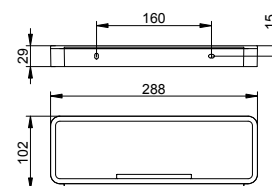

Art.-No.	Surface	£
149 59 01 00 37	chrome-plated / black	129.50
149 59 01 00 51	chrome-plated / white	129.50

Art.-No.	Spare part	Surface	£
149 59 00 01 37	Plastic insert	black	13.20
149 59 00 01 51	Plastic insert	white	13.20
199 59 00 01 37	Glass wiper	black	22.90
199 59 00 01 51	Glass wiper	white	22.90