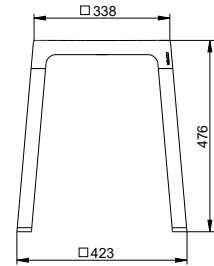

Bathroom stool

- Max. load capacity 150 kg
- Seat area plastic

Care
AXESS

Art.-No.	Surface	£
350 82 01 00 37	chrome-plated / black	378.60
350 82 01 00 51	chrome-plated / white	378.60
350 82 17 00 37	aluminium silver-anodized / black	241.30
350 82 17 00 51	aluminium silver-anodized / white	241.30
350 82 37 00 37	black matt / black	310.30

Shower seat with backrest hookable

- Max. load capacity 110 kg
- Folds upwards
- Removable backrest
- Seat area plastic

To complete the article absolutely required:
Article from the AXESS rod system
(item no. 350 01 - 350 15).
Please order separately.