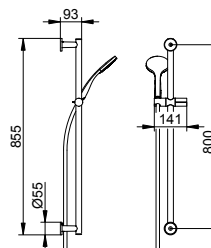

Hand shower (595 80 XX 01 00)

- Thread connection: G 1/2
- with 1 jet (Normal jet)
- With anti-calcification system
- With ECO AIR function
- Flow rate: 11 l/min
- Suitable for flow heaters