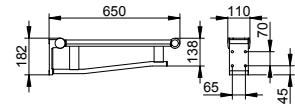

Drop down supporting rail washbasin

- Max. load capacity 115 kg
- Folds upwards
- Brake prevents unintended lowering
- Supporting surface plastic
- Concealed fixing
- For screwing