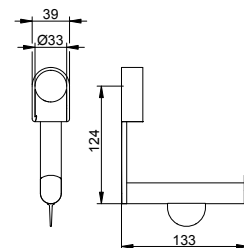

Toilet paper holder for PLAN CARE angled grab bars

- Rigid
- Open form
- usable optionally on left or right
- With roll brake
- Roll width up to 120 mm

Can be combined with angle bar (article no. 349 06).
Please order separately.