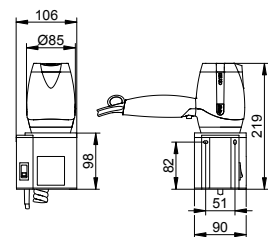

Suitable for use in the bathroom, in public areas such as hotels or areas with comparable intensity of use.

IMPORTANT: The use of a hairdryer in a bathroom location might not be allowed. Always check country regulations.

Art.-No.	Surface	£
149 95 01 00 37	chrome-plated / black	241.70
149 95 01 00 51	chrome-plated / white	241.70
149 95 06 00 37	stainless steel-finish / black	386.60
149 95 06 00 51	stainless steel-finish / white	386.60
149 95 17 00 37	aluminium silver-anodized / black	205.40
149 95 17 00 51	aluminium silver-anodized / white	205.40
149 95 37 00 37	black matt / black	241.70