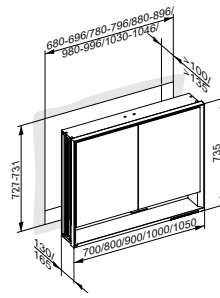

**Mirror cabinet concealed
2-doors short door**

- Depth before wall: 35 mm
- Protection code: IP 24
- Hinged doors off double sided crystal mirror with soft close hinge
- Body: aluminium silver-anodized
- Body side: aluminium silver-anodized
- Interior rear panel: mirror

Operation

- Control panel with capacitive touch sensor

Functionalities

- Switches on / off
- Continuously dimmable
- Adjusting the light colour
- Integrated extension function (room switch)

Illumination

- 2700 kelvin (warm white) up to 6500 kelvin (daylight white)
- Vertical and horizontal (top only)
- Washbasin / shelf lighting
- Interior illumination
- LED

Equipment

- 1 shaver socket
- 2 x 2 height-adjustable glass shelves
- Open shelf across the entire width

Mirror heating

- Positioned in the centre of the mirror
- Visual indication of the heating phase
- Automatic switch-off after 20 minutes
- 60 W

Art.-No.	Width	Height	Depth	Heating	LED	£
143 37 17 13 34	700 mm	735 mm	130 mm	yes	55 W	1,652.50
143 37 17 13 31	700 mm	735 mm	130 mm	no	55 W	1,491.70
143 17 17 13 34	700 mm	735 mm	165 mm	yes	55 W	2,065.60
143 17 17 13 31	700 mm	735 mm	165 mm	no	55 W	1,864.60
143 32 17 13 34	800 mm	735 mm	130 mm	yes	56 W	1,707.60
143 32 17 13 31	800 mm	735 mm	130 mm	no	56 W	1,546.90
143 12 17 13 34	800 mm	735 mm	165 mm	yes	56 W	2,134.50
143 12 17 13 31	800 mm	735 mm	165 mm	no	56 W	1,933.40
143 33 17 13 34	900 mm	735 mm	130 mm	yes	58 W	1,762.80
143 33 17 13 31	900 mm	735 mm	130 mm	no	58 W	1,601.80
143 13 17 13 34	900 mm	735 mm	165 mm	yes	58 W	2,203.50
143 13 17 13 31	900 mm	735 mm	165 mm	no	58 W	2,002.30
143 34 17 13 34	1000 mm	735 mm	130 mm	yes	60 W	1,830.60
143 34 17 13 31	1000 mm	735 mm	130 mm	no	60 W	1,669.80
143 14 17 13 34	1000 mm	735 mm	165 mm	yes	60 W	2,288.20
143 14 17 13 31	1000 mm	735 mm	165 mm	no	60 W	2,087.10
143 38 17 13 34	1050 mm	735 mm	130 mm	yes	61 W	1,912.20
143 38 17 13 31	1050 mm	735 mm	130 mm	no	61 W	1,751.50
143 18 17 13 34	1050 mm	735 mm	165 mm	yes	61 W	2,390.30
143 18 17 13 31	1050 mm	735 mm	165 mm	no	61 W	2,189.30