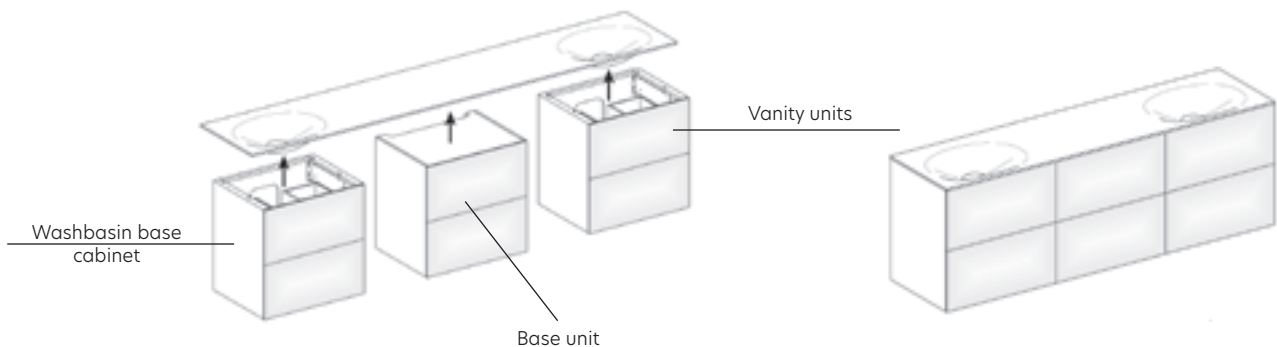

Example:

Varicor double sink with a width of 2100 mm, combined with 2 x sink base cabinet 700 mm and 1 x base unit 700 mm.