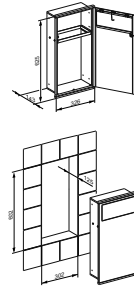

Module washbasin 1

- Concealed
- Waste container
- Capacity 15 l
- Activation from the front
- Built-in body made of galvanised sheet steel
- Installation Depth: 125 mm
- Concealed fixing
- Mounting set included

Art.-No.	Hinge	Surface	£
449 88 01 17 01	left	chrome-plated / aluminium finish	924.60
449 88 01 17 02	right	chrome-plated / aluminium finish	924.60
449 88 01 37 01	left	chrome-plated / black matt	924.60
449 88 01 37 02	right	chrome-plated / black matt	924.60
449 88 01 51 01	left	chrome-plated / white matt	924.60
449 88 01 51 02	right	chrome-plated / white matt	924.60

Module washbasin 2

- Concealed
- Paper towel dispenser
- Suitable for folded paper towels (z-fold) (250 x 230 mm)
- Activation from the front
- Filling through lockable front door
- Built-in body made of galvanised sheet steel
- Installation Depth: 125 mm
- Concealed fixing
- Mounting set included