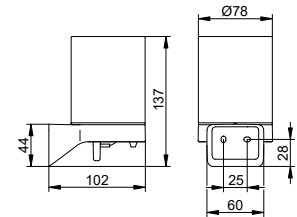

Art.-No.	Surface	£
146 52 01 90 00	chrome-plated	113.30
146 52 37 90 00	black matt	147.30

Art.-No.	Spare part	Surface	£
199 52 00 00 24	Crystal slip-on cup	frosted	50.00
199 52 00 01 00	Pump		29.40
199 52 37 00 24	Crystal slip-on cup	black	50.00

Tumbler holder

- Crystal glass tumbler
- Concealed fixing
- For screwing or glueing
- Mounting set included
- Glue set included