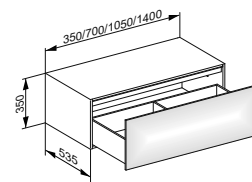

Side unit 1 front drawer

- Push-to-open
- With soft-closing mechanism
- Wall mounted

Equipment

- Movable storage box (700 - 1050 mm = 1 pc / 1400 mm = 2 pcs)

Illumination (optional)

- Switches on / off automatically
- 3000 kelvin (warm white)
- Interior illumination
- LED
- Mains connection with socket required

Art.-No.	Width	Height	Depth	Illumination	Colour No.	£
313 20 XX 01 00	350 mm	350 mm	535 mm	yes	37, 38, 39	1,190.00
313 20 YY 01 00	350 mm	350 mm	535 mm	yes	11, 14, 18, 27, 28, 30, 89	1,317.40
313 20 ZZ 01 00	350 mm	350 mm	535 mm	yes	21	1,481.70
313 20 XX 00 00	350 mm	350 mm	535 mm	no	37, 38, 39	1,066.80
313 20 YY 00 00	350 mm	350 mm	535 mm	no	11, 14, 18, 27, 28, 30, 89	1,198.80
313 20 ZZ 00 00	350 mm	350 mm	535 mm	no	21	1,362.90
313 22 XX 01 00	700 mm	350 mm	535 mm	yes	37, 38, 39	1,433.20
313 22 YY 01 00	700 mm	350 mm	535 mm	yes	11, 14, 18, 27, 28, 30, 89	1,664.00
313 22 ZZ 01 00	700 mm	350 mm	535 mm	yes	21	1,916.60
313 22 XX 00 00	700 mm	350 mm	535 mm	no	37, 38, 39	1,279.90
313 22 YY 00 00	700 mm	350 mm	535 mm	no	11, 14, 18, 27, 28, 30, 89	1,516.50
313 22 ZZ 00 00	700 mm	350 mm	535 mm	no	21	1,769.30
313 24 XX 01 00	1050 mm	350 mm	535 mm	yes	37, 38, 39	1,595.90
313 24 YY 01 00	1050 mm	350 mm	535 mm	yes	11, 14, 18, 27, 28, 30, 89	2,040.80
313 24 ZZ 01 00	1050 mm	350 mm	535 mm	yes	21	2,223.10
313 24 XX 00 00	1050 mm	350 mm	535 mm	no	37, 38, 39	1,421.20
313 24 YY 00 00	1050 mm	350 mm	535 mm	no	11, 14, 18, 27, 28, 30, 89	1,872.50
313 24 ZZ 00 00	1050 mm	350 mm	535 mm	no	21	2,054.40
313 26 XX 01 00	1400 mm	350 mm	535 mm	yes	37, 38, 39	1,881.70
313 26 YY 01 00	1400 mm	350 mm	535 mm	yes	11, 14, 18, 27, 28, 30, 89	2,324.00
313 26 ZZ 01 00	1400 mm	350 mm	535 mm	yes	21	2,702.60
313 26 XX 00 00	1400 mm	350 mm	535 mm	no	37, 38, 39	1,673.90
313 26 YY 00 00	1400 mm	350 mm	535 mm	no	11, 14, 18, 27, 28, 30, 89	2,124.10
313 26 ZZ 00 00	1400 mm	350 mm	535 mm	no	21	2,502.70

Art.-No.	Required accessories (see accessories bathroom furniture)	£
313 20 YY 90 00	Cover plate 352 mm 3 mm 524 mm 11, 14, 18, 27, 28, 30	92.00
313 22 YY 90 00	Cover plate 702 mm 3 mm 524 mm 11, 14, 18, 27, 28, 30	106.70
313 24 YY 90 00	Cover plate 1052 mm 3 mm 524 mm 11, 14, 18, 27, 28, 30	119.50
313 26 YY 90 00	Cover plate 1402 mm 3 mm 524 mm 11, 14, 18, 27, 28, 30	134.50