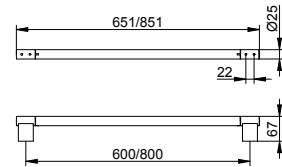

Towel rail

- Concealed fixing
- For screwing
- Mounting set included

Art.-No.	Width	Surface	£
149 01 01 06 00	651 mm	chrome-plated	143.20
149 01 01 08 00	851 mm	chrome-plated	160.70
149 01 07 06 00	651 mm	stainless steel	307.20
149 01 07 08 00	851 mm	stainless steel	336.80
149 01 17 06 00	651 mm	aluminium silver-anodized / chrome-plated	121.70
149 01 17 08 00	851 mm	aluminium silver-anodized / chrome-plated	136.50
149 01 37 06 00	651 mm	black matt	143.20
149 01 37 08 00	851 mm	black matt	160.70

Grab bar

- Max. load capacity 115 kg
- Vertical or horizontal assembly
- Concealed fixing
- For screwing
- Mounting set included