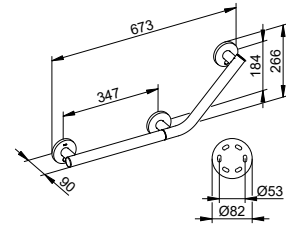

Angled grab bar 135°

- Max. load capacity 115 kg
- For screwing
- 3 x Mounting set 1 (349 90 00 01 00)

Mounting sets
(3 x depending on type of wall)
Please order separately.

Art.-No.	Angled handrail	Surface	£
349 07 01 04 01	right	chrome-plated	320.70
349 07 01 04 02	left	chrome-plated	320.70
349 07 17 04 01	right	aluminium silver-anodized / chrome-plated	272.60
349 07 17 04 02	left	aluminium silver-anodized / chrome-plated	272.60

Art.-No.	Spare part	£
349 90 00 01 00	Mounting set 1	7.90
Optional accessories (see chapter)		
349 12 01 00 01	Wall bracket spacer for tiled wall	chrome-plated 63.60
Optional accessories (see universal items Care)		
349 90 00 02 00	Mounting set 4	6.60
349 93 00 02 00	Mounting set 7	7.60

Angled grab bar 90°

- Max. load capacity 115 kg
- Vertical handrail usable optionally on left or right
- For screwing
- 3 x Mounting set 1 (349 90 00 01 00)

Mounting sets
(3 x depending on type of wall)
Please order separately.