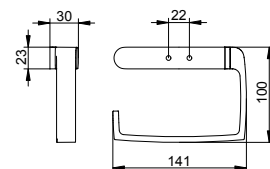

Art.-No.	Surface	£
116 50 01 90 00	chrome-plated	110.50
Art.-No.	Spare part	£
116 50 00 90 00	Crystal glass tumbler frosted	29.10

Toilet paper holder

- Swivelling
- Open form
- Roll width up to 120 mm
- Concealed fixing
- For screwing
- Mounting set included