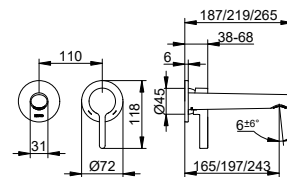

Single lever basin mixer concealed 2 holes

- Without basin waste plug
- Connection type: Rough part G 1/2
- Mixing cartridge with ceramic sealing disks
- With temperature limiter
- Aerator M 24x1, jet angle +/- 6° adjustable fit
- Flow rate: limited to 7.6 l/min
- Suitable for flow heaters
- Sound-tested

Art.-No.	Projection	Surface	£
515 16 01 02 01	165 mm	chrome-plated	329.90
515 16 01 02 00	197 mm	chrome-plated	340.60
515 16 01 02 02	243 mm	chrome-plated	355.80
515 16 03 02 01	165 mm	brushed bronze	461.80
515 16 03 02 00	197 mm	brushed bronze	476.80
515 16 03 02 02	243 mm	brushed bronze	498.10
515 16 06 02 01	165 mm	stainless steel-finish	461.80
515 16 06 02 00	197 mm	stainless steel-finish	476.80
515 16 06 02 02	243 mm	stainless steel-finish	498.10
515 16 13 02 01	165 mm	brushed black chrome	461.80
515 16 13 02 00	197 mm	brushed black chrome	476.80
515 16 13 02 02	243 mm	brushed black chrome	498.10
515 16 25 02 01	165 mm	brushed brass	824.70
515 16 25 02 00	197 mm	brushed brass	851.40
515 16 25 02 02	243 mm	brushed brass	889.50
515 16 29 02 01	165 mm	brushed rose gold	824.70
515 16 29 02 00	197 mm	brushed rose gold	851.40
515 16 29 02 02	243 mm	brushed rose gold	889.50

Art.-No.	Required accessories (see generic fittings)	£
599 16 00 00 70	Rough part	297.60

Single lever bidet mixer

- Outlet height: 73 mm
- Projection: 127 mm
- Single hole installation with quick installation system
- Connection type: connecting hoses G 3/8
- Mixing cartridge with ceramic sealing disks
- Ball joint Aerator M 18,5x1, jet angle +/- 20° adjustable fit
- Flow rate: limited to 7.6 l/min
- Suitable for flow heaters
- Sound-tested