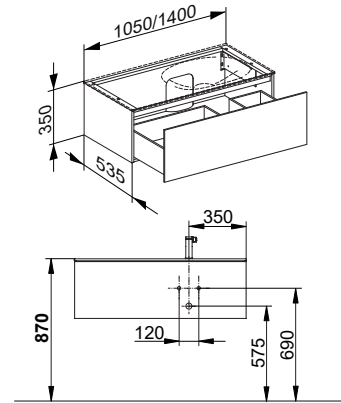

- Illumination (optional)**
- Switches on / off automatically
 - 3000 kelvin (warm white)
 - Interior illumination
 - LED
 - Mains connection with socket required

Bathroom furniture
EDITION 11

Art.-No.	Width	Height	Depth	Illumination	Colour No.	£
312 54 XX 01 00	1050 mm	350 mm	535 mm	yes	37, 38, 39	1,409.10
312 54 YY 01 00	1050 mm	350 mm	535 mm	yes	11, 14, 18, 27, 28, 30, 89	1,644.00
312 54 ZZ 01 00	1050 mm	350 mm	535 mm	yes	21	1,943.90
312 54 XX 00 00	1050 mm	350 mm	535 mm	no	37, 38, 39	1,234.30
312 54 YY 00 00	1050 mm	350 mm	535 mm	no	11, 14, 18, 27, 28, 30, 89	1,475.60
312 54 ZZ 00 00	1050 mm	350 mm	535 mm	no	21	1,775.50
312 66 XX 01 00	1400 mm	350 mm	535 mm	yes	37, 38, 39	1,603.80
312 66 YY 01 00	1400 mm	350 mm	535 mm	yes	11, 14, 18, 27, 28, 30, 89	1,914.50
312 66 ZZ 01 00	1400 mm	350 mm	535 mm	yes	21	2,343.90
312 66 XX 00 00	1400 mm	350 mm	535 mm	no	37, 38, 39	1,395.80
312 66 YY 00 00	1400 mm	350 mm	535 mm	no	11, 14, 18, 27, 28, 30, 89	1,714.60
312 66 ZZ 00 00	1400 mm	350 mm	535 mm	no	21	2,143.90