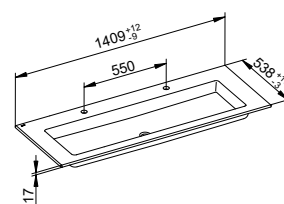

Double washbasin made of ceramic square with 2 x 1 tap hole

- Suitable for 1-hole fittings
- Without overflow
- With CleanPlus surface sealant

Art.-No.	Width	Height	Depth	Surface	£
321 60 31 14 02	1409 mm	17 mm	538 mm	white	949.20

Art.-No.	Required accessories (see generic fittings)	£
599 04 01 00 00	Basin waste chrome-plated	101.20
599 04 03 00 00	Basin waste brushed bronze	141.70
599 04 06 00 00	Basin waste stainless steel-finish	141.70
599 04 13 00 00	Basin waste brushed black chrome	141.70
599 04 25 00 00	Basin waste brushed brass	252.90
599 04 29 00 00	Basin waste brushed rose gold	252.90
599 04 37 00 00	Basin waste black matt	121.40
Optional accessories (see generic fittings)		
599 90 31 00 01	Ceramic drain cover white	49.80