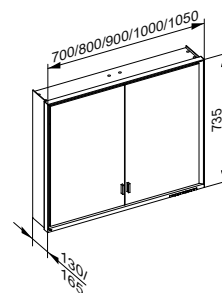

Mirror cabinet exposed
2-doors long door

- Protection code: IP 24
- Hinged doors off double sided crystal mirror with soft close hinge
- Body: aluminium silver-anodized
- Body side: mirror
- Interior rear panel: mirror

Operation

- Control panel with capacitive touch sensor

Functionalities

- Switches on / off
- Continuously dimmable
- Adjusting the light colour
- Integrated extension function (room switch)

Illumination

- 2700 kelvin (warm white) up to 6500 kelvin (daylight white)
- Vertical and horizontal (top only)
- Washbasin / shelf lighting
- Interior illumination
- LED

Equipment

- 1 shaver socket
- 2 x 2 height-adjustable glass shelves
- Concealed shelf over the entire width

Art.-No.	Width	Height	Depth	Heating	LED	£
143 27 17 23 31	700 mm	735 mm	130 mm	no	55 W	1,568.70
143 07 17 23 31	700 mm	735 mm	165 mm	no	55 W	1,960.90
143 22 17 23 31	800 mm	735 mm	130 mm	no	56 W	1,623.80
143 02 17 23 31	800 mm	735 mm	165 mm	no	56 W	2,029.80
143 23 17 23 31	900 mm	735 mm	130 mm	no	58 W	1,678.90
143 03 17 23 31	900 mm	735 mm	165 mm	no	58 W	2,098.80
143 24 17 23 31	1000 mm	735 mm	130 mm	no	60 W	1,746.80
143 04 17 23 31	1000 mm	735 mm	165 mm	no	60 W	2,183.60
143 28 17 23 31	1050 mm	735 mm	130 mm	no	61 W	1,828.50
143 08 17 23 31	1050 mm	735 mm	165 mm	no	61 W	2,285.70