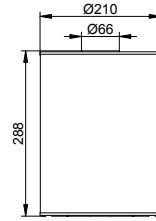

Waste container floor model

- with lid
- Detachable container
- Capacity 5 l

Art.-No.	Surface	£
049 89 01 00 37	chrome-finish / black	97.70
049 89 01 00 51	chrome-finish / white	97.70
049 89 07 00 37	stainless steel / black	97.70
049 89 17 00 37	aluminium-finish / black	97.70
049 89 37 00 37	black matt / black	117.10
049 89 51 00 51	white matt / white	97.70

Art.-No.	Spare part	Surface	£
049 89 00 00 37	Plastic inner container	black	25.90
049 89 01 01 37	Plastic lid	chrome-plated / black	24.00
049 89 01 01 51	Plastic lid	chrome-plated / white	24.00
049 89 07 01 37	Plastic lid	stainless steel-finish / black	24.00
049 89 17 01 37	Plastic lid	aluminium-finish / black	24.00
049 89 37 01 37	Plastic lid	black matt / black	24.00