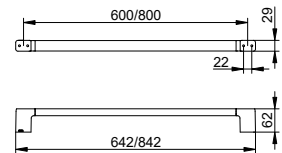

Towel rail

- Concealed fixing
- For screwing
- Mounting set included

Art.-No.	Width	Surface	£
127 01 01 06 00	642 mm	chrome-plated	116.00
127 01 01 08 00	842 mm	chrome-plated	132.50
127 01 06 06 00	642 mm	stainless steel-finish	185.60
127 01 06 08 00	842 mm	stainless steel-finish	212.00
127 01 25 06 00	642 mm	brushed brass	348.00
127 01 25 08 00	842 mm	brushed brass	397.40
127 01 29 06 00	642 mm	brushed rose gold	348.00
127 01 29 08 00	842 mm	brushed rose gold	397.40