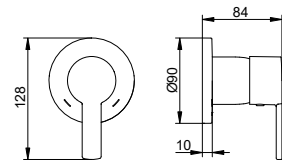

Single lever mixer concealed

- Connection type: Rough part G 1/2
- Mixing cartridge with ceramic sealing disks
- With temperature limiter
- Flow rate: 23 l/min
- Suitable for flow heaters
- Sound-tested