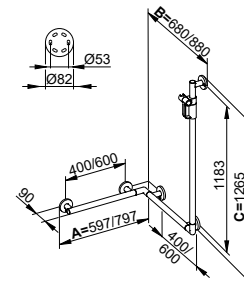

Corner grab rail for shower with side hand shower sliding rail

- Max. load capacity 115 kg
- Hand shower sliding rail usable optionally on left or right
- Sliding bracket for hoses with conical nuts
- Hand shower bracket position usable optionally on left or right
- Adjustable angle of hand shower bracket
- For screwing
- 5 x Mounting set 1 (349 90 00 01 00)

Mounting sets
(5 x depending on type of wall)
Please order separately.

Art.-No.	A Width	B Depth	C Height	Surface	£
349 08 01 44 11	597 mm	680 mm	1265 mm	chrome-plated	689.60
349 08 01 46 11	597 mm	880 mm	1265 mm	chrome-plated	713.80
349 08 01 64 11	797 mm	680 mm	1265 mm	chrome-plated	713.80
349 08 01 66 11	797 mm	880 mm	1265 mm	chrome-plated	738.10
349 08 17 44 11	597 mm	680 mm	1265 mm	aluminium silver-anodized / chrome-plated	586.10
349 08 17 46 11	597 mm	880 mm	1265 mm	aluminium silver-anodized / chrome-plated	606.70
349 08 17 64 11	797 mm	680 mm	1265 mm	aluminium silver-anodized / chrome-plated	606.70
349 08 17 66 11	797 mm	880 mm	1265 mm	aluminium silver-anodized / chrome-plated	627.40

Art.-No.	Spare part	Surface	£
349 10 01 00 00	Sliding bracket for hand shower	chrome-plated	106.20
349 10 17 00 00	Sliding bracket for hand shower	aluminium-finish	90.20
349 90 00 01 00	Mounting set 1		7.90
Optional accessories (see chapter)			
349 12 01 00 01	Wall bracket spacer for tiled wall	chrome-plated	63.60
349 81 01 00 37	Shower seat	chrome-plated / black	756.50
349 81 01 00 38	Shower seat	chrome-plated / light grey	756.50
349 81 01 00 51	Shower seat	chrome-plated / white	756.50
349 81 17 00 37	Shower seat	aluminium silver-anodized / black	673.70
349 81 17 00 38	Shower seat	aluminium silver-anodized / light grey	673.70
349 81 17 00 51	Shower seat	aluminium silver-anodized / white	673.70
Optional accessories (see universal items Care)			
349 90 00 02 00	Mounting set 4		6.60
349 93 00 02 00	Mounting set 7		7.60