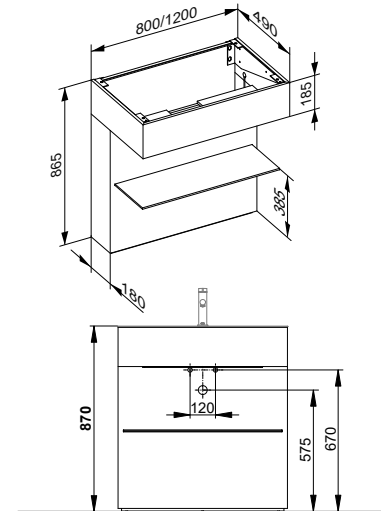

Vanity unit with shelf for built-in washbasins

- Wall mounted

Equipment

- Odour trap G 1 1/4 x 32

Illumination (optional)

- Switch on / off via integrated touch sensor or room switch
- 3000 kelvin (warm white)
- Storage lighting
- LED
- Mains connection required

Art.-No.	Width	Height	Depth	Illumination	Colour No.	£
325 10 WW 08 01	800 mm	865 mm	490 mm	yes	51, 52, 53, 54, 55	1,300.40
325 10 96 08 01	800 mm	865 mm	490 mm	yes	Customised design PG1	1,650.10
325 10 WW 08 00	800 mm	865 mm	490 mm	no	51, 52, 53, 54, 55	968.30
325 10 96 08 00	800 mm	865 mm	490 mm	no	Customised design PG1	1,318.00
325 10 WW 12 01	1200 mm	865 mm	490 mm	yes	51, 52, 53, 54, 55	1,480.60
325 10 96 12 01	1200 mm	865 mm	490 mm	yes	Customised design PG1	1,830.50
325 10 WW 12 00	1200 mm	865 mm	490 mm	no	51, 52, 53, 54, 55	1,082.20
325 10 96 12 00	1200 mm	865 mm	490 mm	no	Customised design PG1	1,431.90

Art.-No.	Optional accessories (see washbasins)	£
325 90 WW 08 00	Washbasin without tap hole 806 mm 4 mm 493 mm	51, 52, 53, 54, 55 875.00
325 90 WW 08 01	Washbasin with 1 tap hole 806 mm 4 mm 493 mm	51, 52, 53, 54, 55 925.50
325 90 WW 12 00	Washbasin without tap hole 1206 mm 4 mm 493 mm	51, 52, 53, 54, 55 1,009.60
325 90 WW 12 01	Washbasin with 1 tap hole 1206 mm 4 mm 493 mm	51, 52, 53, 54, 55 1,060.10
325 90 WW 12 02	Double washbasin with 2 x 1 tap hole 1206 mm 4 mm 493 mm	51, 52, 53, 54, 55 1,070.20