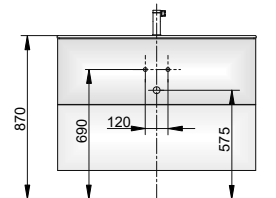

Illumination (optional)

- Switches on / off automatically
- 3000 kelvin (warm white)
- Interior illumination
- LED
- Mains connection with socket required

Bathroom furniture

EDITION 11

Art.-No.	Width	Height	Depth	Illumination	Colour No.	£
313 42 XX 01 00	700 mm	700 mm	535 mm	yes	37, 38, 39	2,002.20
313 42 YY 01 00	700 mm	700 mm	535 mm	yes	11, 14, 18, 27, 28, 30, 89	2,343.90
313 42 ZZ 01 00	700 mm	700 mm	535 mm	yes	21	2,741.70
313 42 XX 00 00	700 mm	700 mm	535 mm	no	37, 38, 39	1,695.90
313 42 YY 00 00	700 mm	700 mm	535 mm	no	11, 14, 18, 27, 28, 30, 89	2,049.20
313 42 ZZ 00 00	700 mm	700 mm	535 mm	no	21	2,447.00
313 52 XX 01 00	1050 mm	700 mm	535 mm	yes	37, 38, 39	2,237.40
313 52 YY 01 00	1050 mm	700 mm	535 mm	yes	11, 14, 18, 27, 28, 30, 89	2,718.40
313 52 ZZ 01 00	1050 mm	700 mm	535 mm	yes	21	3,224.00
313 52 XX 00 00	1050 mm	700 mm	535 mm	no	37, 38, 39	1,887.30
313 52 YY 00 00	1050 mm	700 mm	535 mm	no	11, 14, 18, 27, 28, 30, 89	2,381.70
313 52 ZZ 00 00	1050 mm	700 mm	535 mm	no	21	2,887.10
313 62 XX 01 00	1400 mm	700 mm	535 mm	yes	37, 38, 39	2,571.00
313 62 YY 01 00	1400 mm	700 mm	535 mm	yes	11, 14, 18, 27, 28, 30, 89	3,200.60
313 62 ZZ 01 00	1400 mm	700 mm	535 mm	yes	21	4,005.70
313 62 XX 00 00	1400 mm	700 mm	535 mm	no	37, 38, 39	2,155.30
313 62 YY 00 00	1400 mm	700 mm	535 mm	no	11, 14, 18, 27, 28, 30, 89	2,800.70
313 62 ZZ 00 00	1400 mm	700 mm	535 mm	no	21	3,605.80