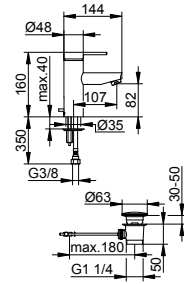

Bath tubs

Thermostatic bath tub mixer exposed
Page 113

Single lever mixer concealed for 2 functions with safety device
Page 113

Single lever basin mixer 90

- Outlet height: 82 mm
- Projection: 107 mm
- Single hole installation with quick installation system
- Connection type: connecting hoses G 3/8
- Mixing cartridge with ceramic sealing disks
- With temperature limiter
- Aerator M 24x1, jet angle +/- 6° adjustable fit
- Flow rate: limited to 6 l/min
- Suitable for flow heaters
- EU taxonomy: max. 6 l/min - significant contribution (SC) possible
- Sound-tested