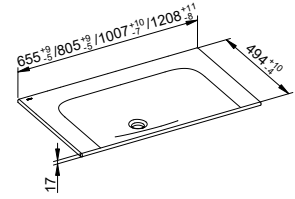

Washbasin made of ceramic without tap hole

- Suitable for wall mounted fittings
- Without overflow
- With CleanPlus surface sealant

Art.-No.	Width	Height	Depth	Surface	£
331 50 31 65 00	655 mm	17 mm	494 mm	white	625.60
331 60 31 80 00	805 mm	17 mm	494 mm	white	749.90
331 70 31 10 00	1007 mm	17 mm	494 mm	white	811.70
331 80 31 12 00	1208 mm	17 mm	494 mm	white	860.10

Art.-No.	Required accessories (see generic fittings)	£
599 04 01 00 00	Basin waste chrome-plated	101.20
599 04 03 00 00	Basin waste brushed bronze	141.70
599 04 06 00 00	Basin waste stainless steel-finish	141.70
599 04 13 00 00	Basin waste brushed black chrome	141.70
599 04 25 00 00	Basin waste brushed brass	252.90
599 04 29 00 00	Basin waste brushed rose gold	252.90
599 04 37 00 00	Basin waste black matt	121.40
Optional accessories (see generic fittings)		
599 90 31 00 01	Ceramic drain cover white	49.80

Washbasin made of ceramic with 1 tap hole

- Suitable for 1-hole fittings
- With drain and overflow system Clou
- With CleanPlus surface sealant