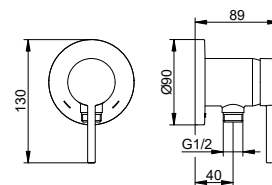

Art.-No.	Rosette	Surface	£
595 52 01 02 01	round	chrome-plated	220.80
595 52 01 02 02	square	chrome-plated	225.80
595 52 37 02 01	round	black matt	265.00
595 52 37 02 02	square	black matt	271.00

Art.-No.	Required accessories (see generic fittings)	£
595 52 00 01 70	Rough part	73.60