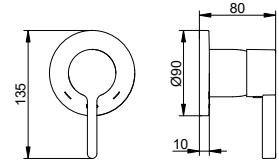

Single lever mixer concealed

- Connection type: Rough part G 1/2
- Mixing cartridge with ceramic sealing disks
- With temperature limiter
- Flow rate: 23 l/min
- Suitable for flow heaters
- Sound-tested

Art.-No.	Surface	£
515 51 01 00 01	chrome-plated	213.40
515 51 03 00 01	brushed bronze	298.70
515 51 06 00 01	stainless steel-finish	298.70
515 51 13 00 01	brushed black chrome	298.70
515 51 25 00 01	brushed brass	533.50
515 51 29 00 01	brushed rose gold	533.50

Art.-No.	Required accessories (see generic fittings)	£
595 51 00 00 70	Rough part	202.80

Single lever mixer set concealed for 2 functions with wall outlet for shower hose and hand shower bracket

1. **Single lever mixer (515 51 XX 00 01)**
2. Connection type: Rough part G 1/2
   - Mixing cartridge with ceramic sealing disks
   - With temperature limiter
   - Flow rate: 23 l/min
   - Suitable for flow heaters
   - Sound-tested