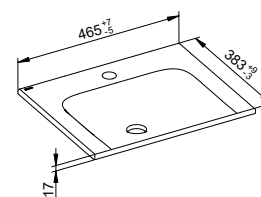

Guest washbasin made of ceramic with 1 tap hole

- Suitable for 1-hole fittings
- Without overflow
- With CleanPlus surface sealant

Art.-No.	Width	Height	Depth	Surface	£
331 30 31 46 01	465 mm	17 mm	383 mm	white	492.60

Art.-No.	Required accessories (see generic fittings)	£
599 04 01 00 00	Basin waste chrome-plated	101.20
599 04 03 00 00	Basin waste brushed bronze	141.70
599 04 06 00 00	Basin waste stainless steel-finish	141.70
599 04 13 00 00	Basin waste brushed black chrome	141.70
599 04 25 00 00	Basin waste brushed brass	252.90
599 04 29 00 00	Basin waste brushed rose gold	252.90
599 04 37 00 00	Basin waste black matt	121.40
Optional accessories (see generic fittings)		
599 90 31 00 01	Ceramic drain cover white	49.80