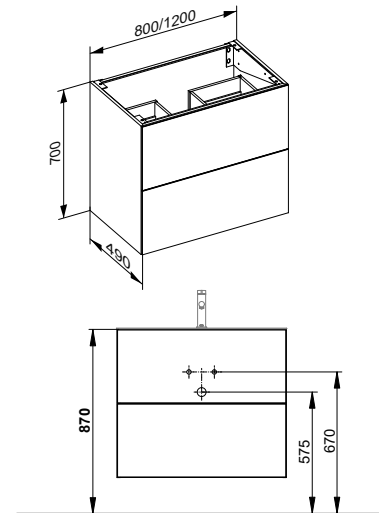

- Opening with handle
- With soft-closing mechanism
- Wall mounted

Equipment

- Odour trap G 1 1/4 x 32

Illumination (optional)

- Switches on / off automatically
- 3000 kelvin (warm white)
- Interior illumination
- LED
- Mains connection with socket required