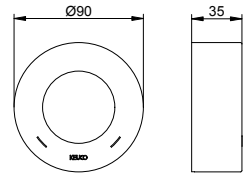

Extension rosette for single lever mixer concealed

- Is required if the main body is installed too flat
- Extensions: 25 mm
- Installation Depth: 55 - 80 mm

Suitable for:
511 51 XX 00 02, 515 51 XX 00 01,
539 51 XX 00 01, 595 51 XX XX 0X