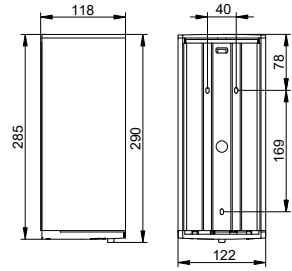

Sensor disinfectant dispenser for disinfecting liquids and gels

- Filling capacity 1100 ml
- Dosage quantity 1 - 3 ml/stroke (factory setting 2 ml/stroke)
- Activation from below
- Filling through removable housing
- LED fill level indicator
- Concealed fixing
- For screwing
- Mounting set included

Electronics

- Infrared sensors (Adjustable operating distance, Adjustable dosing quantity)
- Manual water stop for cleaning
- Battery or mains powered
- Voltage 6 V

Battery operation:

4 1.5 V Baby C batteries required

Mains operation:

Converter 199 56 00 00 02 required

The disinfectant dispensers can be used with commercially available liquid disinfectants and disinfectant gels.

Art.-No.	Surface	£
149 87 01 00 37	chrome-plated / black	360.50
149 87 06 00 37	stainless steel-finish / black	397.50
149 87 17 00 37	aluminium silver-anodized / black	338.00
149 87 37 00 37	black matt / black	360.50

Art.-No.	Optional accessories (see accessories equipment)	£
149 56 00 00 37	Drip tray	black matt 46.00
199 56 00 00 02	Converter	96.10