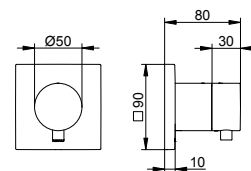

Diverter valve concealed for 2 functions

- Connection type: Rough part G 1/2
- Diverter valve with ceramic sealing disks
- Flow rate: 22 l/min
- Suitable for flow heaters
- Sound-tested

Art.-No.	Rosette	Shut off	Surface	£
595 56 01 10 01	round	no	chrome-plated	263.10
595 57 01 10 01	round	yes	chrome-plated	268.90
595 56 01 10 02	square	no	chrome-plated	270.30
595 57 01 10 02	square	yes	chrome-plated	276.30
595 56 03 10 01	round	no	brushed bronze	368.30
595 57 03 10 01	round	yes	brushed bronze	376.50
595 56 03 10 02	square	no	brushed bronze	378.40
595 57 03 10 02	square	yes	brushed bronze	386.80
595 56 06 10 01	round	no	stainless steel-finish	368.30
595 57 06 10 01	round	yes	stainless steel-finish	376.50
595 56 06 10 02	square	no	stainless steel-finish	378.40
595 57 06 10 02	square	yes	stainless steel-finish	386.80
595 56 13 10 01	round	no	brushed black chrome	368.30
595 57 13 10 01	round	yes	brushed black chrome	376.50
595 56 13 10 02	square	no	brushed black chrome	378.40
595 57 13 10 02	square	yes	brushed black chrome	386.80
595 56 25 10 01	round	no	brushed brass	657.70
595 57 25 10 01	round	yes	brushed brass	672.30
595 56 25 10 02	square	no	brushed brass	675.70
595 57 25 10 02	square	yes	brushed brass	690.80
595 56 29 10 01	round	no	brushed rose gold	657.70
595 57 29 10 01	round	yes	brushed rose gold	672.30
595 56 29 10 02	square	no	brushed rose gold	675.70
595 57 29 10 02	square	yes	brushed rose gold	690.80
595 56 37 10 01	round	no	black matt	315.70
595 57 37 10 01	round	yes	black matt	322.70
595 56 37 10 02	square	no	black matt	324.40
595 57 37 10 02	square	yes	black matt	331.60

Art.-No.	Required accessories (see generic fittings)	£
595 56 00 00 70	Rough part	214.40