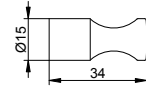

Towel hook

- Concealed fixing
- For screwing
- Mounting set included

Art.-No.	Surface	£
116 14 01 00 00	chrome-plated	12.60