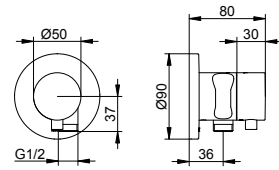

Diverter valve concealed for 2 functions with wall outlet for shower hose and hand shower bracket

- Connection type: Rough part G 1/2
- Wall outlet for shower hose G 1/2
- Hand shower bracket for hoses with conical nuts
- Diverter valve with ceramic sealing disks
- Flow rate: 24 l/min
- Flow rate for hose connection: 17 l/min
- Intrinsically safe against backflow as per DIN EN 1717
- Suitable for flow heaters
- Sound-tested

Art.-No.	Rosette	Shut off	Surface	£
595 56 01 12 01	round	no	chrome-plated	278.20
595 57 01 12 01	round	yes	chrome-plated	284.40
595 56 01 12 02	square	no	chrome-plated	284.40
595 57 01 12 02	square	yes	chrome-plated	290.70
595 56 03 12 01	round	no	brushed bronze	389.40
595 57 03 12 01	round	yes	brushed bronze	398.20
595 56 03 12 02	square	no	brushed bronze	398.20
595 57 03 12 02	square	yes	brushed bronze	407.00
595 56 06 12 01	round	no	stainless steel-finish	389.40
595 57 06 12 01	round	yes	stainless steel-finish	398.20
595 56 06 12 02	square	no	stainless steel-finish	398.20
595 57 06 12 02	square	yes	stainless steel-finish	407.00
595 56 13 12 01	round	no	brushed black chrome	389.40
595 57 13 12 01	round	yes	brushed black chrome	398.20
595 56 13 12 02	square	no	brushed black chrome	398.20
595 57 13 12 02	square	yes	brushed black chrome	407.00
595 56 17 12 01	round	no	aluminium-finish	333.80
595 57 17 12 01	round	yes	aluminium-finish	341.30
595 56 25 12 01	round	no	brushed brass	695.50
595 57 25 12 01	round	yes	brushed brass	711.00
595 56 25 12 02	square	no	brushed brass	711.00
595 57 25 12 02	square	yes	brushed brass	726.80
595 56 29 12 01	round	no	brushed rose gold	695.50
595 57 29 12 01	round	yes	brushed rose gold	711.00
595 56 29 12 02	square	no	brushed rose gold	711.00
595 57 29 12 02	square	yes	brushed rose gold	726.80
595 56 37 12 01	round	no	black matt	333.80
595 57 37 12 01	round	yes	black matt	341.30
595 56 37 12 02	square	no	black matt	341.30
595 57 37 12 02	square	yes	black matt	348.80

Art.-No.	Required accessories (see generic fittings)	£
595 56 00 01 70	Rough part	198.70