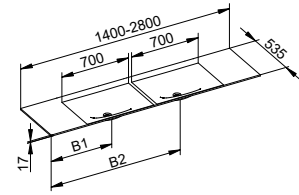

Double washbasin made of Varicor without tap hole

- Suitable for wall mounted fittings
- Without overflow

When ordering, always state the dimensions B1 and B2 when ordering.
Dimension B1/B2 = position of the washbasin edge (from left to centre of washbasin edge, in 350/175 mm increments).

Art.-No.	Width	Height	Depth	Surface	£
312 63 70 14 00	1400 mm	17 mm	535 mm	satın white	2,262.90
312 80 70 17 00	1750 mm	17 mm	535 mm	satın white	2,514.40
312 80 70 21 00	2100 mm	17 mm	535 mm	satın white	2,765.00
312 80 70 24 00	2450 mm	17 mm	535 mm	satın white	3,017.50
312 80 70 28 00	2800 mm	17 mm	535 mm	satın white	3,188.00

Art.-No.	Required accessories (see generic fittings)	£
599 04 01 00 00	Basin waste chrome-plated	101.20
599 04 03 00 00	Basin waste brushed bronze	141.70
599 04 06 00 00	Basin waste stainless steel-finish	141.70
599 04 13 00 00	Basin waste brushed black chrome	141.70
599 04 25 00 00	Basin waste brushed brass	252.90
599 04 29 00 00	Basin waste brushed rose gold	252.90
599 04 37 00 00	Basin waste black matt	121.40

Double washbasin made of Varicor with 2 x 1 tap hole

- Suitable for 1-hole fittings
- With drain and overflow system Clou

When ordering, always state the dimensions B1 and B2 when ordering.
Dimension B1/B2 = position of the washbasin edge (from left to centre of washbasin edge, in 350/175 mm increments).