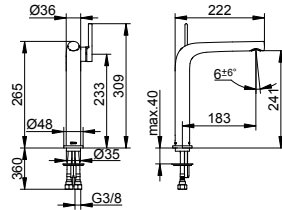

Single lever basin mixer 240

- Outlet height: 241 mm
- Projection: 183 mm
- Single hole installation with quick installation system
- Connection type: connecting hoses G 3/8
- Mixing cartridge with ceramic sealing disks
- Aerator M 24x1, jet angle +/- 6° adjustable fit
- Flow rate: limited to 7.6 l/min
- Suitable for flow heaters
- Sound-tested

Art.-No.	PUW	Surface	£
515 02 01 01 02	no	chrome-plated	520.40
515 02 03 01 02	no	brushed bronze	728.60
515 02 06 01 02	no	stainless steel-finish	728.60
515 02 13 01 02	no	brushed black chrome	728.60
515 02 25 01 02	no	brushed brass	1,301.00
515 02 29 01 02	no	brushed rose gold	1,301.00

Single lever basin mixer 150

- Outlet height: 156 mm
- Projection: 153 mm
- Swivel angle: +/- 45°
- Single hole installation with quick installation system
- Connection type: connecting hoses G 3/8
- Mixing cartridge with ceramic sealing disks
- Aerator M 24x1, jet angle +/- 6° adjustable fit
- Flow rate: limited to 7.6 l/min
- Suitable for flow heaters
- Sound-tested