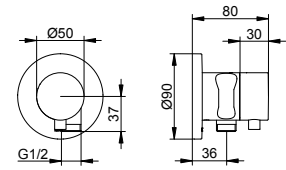

Stop valve concealed for 1 function with wall outlet for shower hose and hand shower bracket

- Connection type: Rough part G 1/2
- Wall outlet for shower hose G 1/2
- Hand shower bracket for hoses with conical nuts
- Stop valve with ceramic sealing disks
- Flow rate: 12 l/min
- Intrinsically safe against backflow as per DIN EN 1717
- Suitable for flow heaters
- Sound-tested

Art.-No.	Rosette	Surface	£
595 41 01 12 01	round	chrome-plated	274.40
595 41 01 12 02	square	chrome-plated	282.00
595 41 03 12 01	round	brushed bronze	384.20
595 41 03 12 02	square	brushed bronze	394.70
595 41 06 12 01	round	stainless steel-finish	384.20
595 41 06 12 02	square	stainless steel-finish	394.70
595 41 13 12 01	round	brushed black chrome	384.20
595 41 13 12 02	square	brushed black chrome	394.70
595 41 25 12 01	round	brushed brass	686.10
595 41 25 12 02	square	brushed brass	705.00
595 41 29 12 01	round	brushed rose gold	686.10
595 41 29 12 02	square	brushed rose gold	705.00
595 41 37 12 01	round	black matt	329.30
595 41 37 12 02	square	black matt	338.40

Art.-No.	Required accessories (see generic fittings)	£
595 41 00 01 70	Rough part	210.50