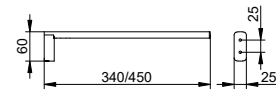

Towel holder 1 arm

- Rigid
- Concealed fixing
- For screwing
- Mounting set included

Art.-No.	Depth	Surface	£
115 22 01 00 00	340 mm	chrome-plated	102.10
115 20 01 00 00	450 mm	chrome-plated	108.40
115 22 03 00 00	340 mm	brushed bronze	163.30
115 20 03 00 00	450 mm	brushed bronze	173.30
115 20 06 00 00	450 mm	stainless steel-finish	173.30
115 22 13 00 00	340 mm	brushed black chrome	163.30
115 20 13 00 00	450 mm	brushed black chrome	173.30
115 20 25 00 00	450 mm	brushed brass	325.10
115 20 29 00 00	450 mm	brushed rose gold	325.10