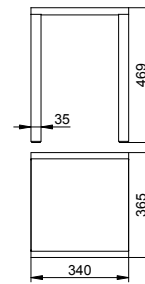

Bathroom stool

- Max. load capacity 100 kg
- Seat area plastic

Art.-No.	Surface	£
149 82 01 00 37	chrome-plated / black	577.60
149 82 01 00 38	chrome-plated / light grey	577.60
149 82 01 00 51	chrome-plated / white	577.60
149 82 17 00 37	aluminium silver-anodized / black	491.00
149 82 17 00 38	aluminium silver-anodized / light grey	491.00
149 82 17 00 51	aluminium silver-anodized / white	491.00

Shower seat with backrest hookable

- Max. load capacity 110 kg
- Folds upwards
- Removable backrest
- Seat area plastic

For completion necessary:
Articles from the Plan Care rail system (article no. 349 01 - 349 15)
Please order separately.