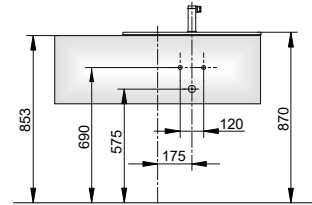

Washbasin base cabinet for built-in washbasins 1 front drawer washbasin position right

- Push-to-open
- With soft-closing mechanism
- Wall mounted

Equipment

- Odour trap G 1 1/4 x 32
- Movable storage box (1050 mm = 1 pc / 1400 mm = 2 pcs)

Illumination (optional)

- Switches on / off automatically
- 3000 kelvin (warm white)
- Interior illumination
- LED
- Mains connection with socket required

Art.-No.	Width	Height	Depth	Washbasin Width	Illumination	Colour No.	£
311 54 XX 01 00	1050 mm	350 mm	535 mm	704 mm	yes	37, 38, 39	1,726.50
311 54 YY 01 00	1050 mm	350 mm	535 mm	704 mm	yes	11, 14, 18, 27, 28, 30, 89	2,074.50
311 54 ZZ 01 00	1050 mm	350 mm	535 mm	704 mm	yes	21	2,608.00
311 54 XX 00 00	1050 mm	350 mm	535 mm	704 mm	no	37, 38, 39	1,551.30
311 54 YY 00 00	1050 mm	350 mm	535 mm	704 mm	no	11, 14, 18, 27, 28, 30, 89	1,906.00
311 54 ZZ 00 00	1050 mm	350 mm	535 mm	704 mm	no	21	2,439.70
311 64 XX 01 00	1400 mm	350 mm	535 mm	1055 mm	yes	37, 38, 39	1,932.20
311 64 YY 01 00	1400 mm	350 mm	535 mm	1055 mm	yes	11, 14, 18, 27, 28, 30, 89	2,318.80
311 64 ZZ 01 00	1400 mm	350 mm	535 mm	1055 mm	yes	21	2,677.60
311 64 XX 00 00	1400 mm	350 mm	535 mm	1055 mm	no	37, 38, 39	1,724.20
311 64 YY 00 00	1400 mm	350 mm	535 mm	1055 mm	no	11, 14, 18, 27, 28, 30, 89	2,118.70
311 64 ZZ 00 00	1400 mm	350 mm	535 mm	1055 mm	no	21	2,477.60

Art.-No.	Required accessories (see accessories bathroom furniture)	£
313 20 YY 90 01	Cover plate 361 mm 3 mm 524 mm 11, 14, 18, 27, 28, 30	92.00
Optional accessories (see washbasins)		
311 40 31 07 00	Washbasin without tap hole 704 mm 17 mm 538 mm white	678.00
311 40 31 07 01	Washbasin with 1 tap hole 704 mm 17 mm 538 mm white	776.90
311 50 31 10 00	Washbasin without tap hole 1055 mm 17 mm 538 mm white	786.20
311 50 31 10 01	Washbasin with 1 tap hole 1055 mm 17 mm 538 mm white	885.20
321 40 31 07 00	Washbasin without tap hole 704 mm 17 mm 538 mm white	647.30
321 40 31 07 01	Washbasin with 1 tap hole 704 mm 17 mm 538 mm white	738.90
321 50 31 10 00	Washbasin without tap hole 1057 mm 17 mm 538 mm white	749.60
321 50 31 10 01	Washbasin with 1 tap hole 1057 mm 17 mm 538 mm white	841.20