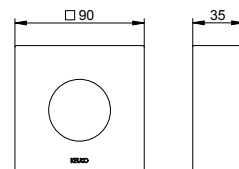

Extension rosette for thermostatic mixer concealed

- Is required if the main body is installed too flat
- Extensions: 25 mm
- Installation Depth: 55 - 80 mm

Suitable for:
595 53 XX 00 0X

Art.-No.	Rosette	Surface	£
595 53 01 02 81	round	chrome-plated	136.40
595 53 01 02 82	square	chrome-plated	183.20
595 53 03 02 81	round	brushed bronze	190.90
595 53 03 02 82	square	brushed bronze	256.40
595 53 06 02 81	round	stainless steel-finish	190.90
595 53 06 02 82	square	stainless steel-finish	256.40
595 53 13 02 81	round	brushed black chrome	190.90
595 53 13 02 82	square	brushed black chrome	256.40
595 53 17 02 81	round	aluminium-finish	163.60
595 53 25 02 81	round	brushed brass	340.90
595 53 25 02 82	square	brushed brass	457.90
595 53 29 02 81	round	brushed rose gold	340.90
595 53 29 02 82	square	brushed rose gold	457.90
595 53 37 02 81	round	black matt	163.60
595 53 37 02 82	square	black matt	219.80