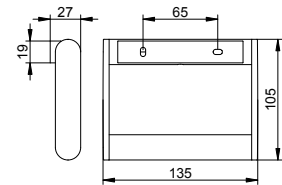

Art.-No.	Surface	£
149 61 01 00 00	chrome-plated	143.80
149 61 07 00 00	stainless steel	297.70
149 61 17 00 00	aluminium silver-anodized / chrome-plated	122.20

Toilet paper holder with shelf

- Swivelling
- Open form
- Non-slip shelf
- Roll width up to 120 mm
- Concealed fixing
- For screwing
- Mounting set included