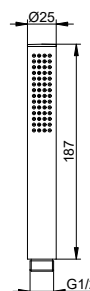

Art.-No.	Surface	£
560 80 01 01 00	chrome-plated	109.00
560 80 03 01 00	brushed bronze	152.60
560 80 06 01 00	stainless steel-finish	152.60
560 80 13 01 00	brushed black chrome	152.60
560 80 17 01 00	aluminium-finish	130.80
560 80 25 01 00	brushed brass	272.50
560 80 29 01 00	brushed rose gold	272.50
560 80 37 01 00	black matt	130.80

Hygienic shower

- Connection type: Wall connection G 1/2
- Wall outlet for shower hose G 1/2
- Hand shower bracket for hoses with conical nuts
- Hand shower with 1 jet (Normal jet)
- Shower hose 1000 mm
- Automatic stop valve
- Flow rate: 10 l/min
- Suitable for flow heaters