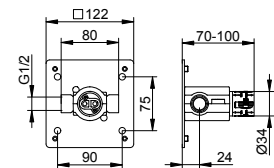

Rough part for single lever basin mixer concealed 1 hole

- With flushing unit
- Thread connection: G 1/2
- Installation Depth: 70 - 100 mm

Art.-No.	£
599 16 00 00 75	119.40

Art.-No.	Optional accessories (see chapter)	£
595 70 00 00 01	Mounting rail 570 mm	50.00
595 70 00 00 02	Mounting rail 800 mm	69.40
595 70 00 00 03	Mounting rail 1250 mm	103.60