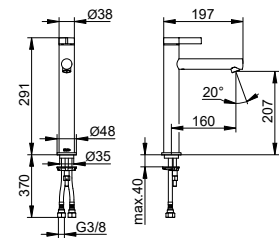

Art.-No.	PUW	Surface	£
595 10 01 11 00	no	chrome-plated	293.90
595 10 37 11 00	no	black matt	352.60

Art.-No.	Optional accessories (see generic fittings)	£
595 99 01 02 02	Square rosette	chrome-plated 22.00
595 99 37 02 02	Square rosette	black matt 26.40