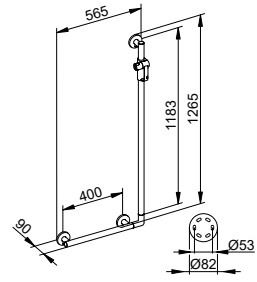

Angled grab bar with sliding bracket for hand shower

- Max. load capacity 115 kg
- Hand shower sliding rail usable optionally on left or right
- Sliding bracket for hoses with conical nuts
- Hand shower bracket position usable optionally on left or right
- Adjustable angle of hand shower bracket
- For screwing
- 3 x Mounting set 1 (349 90 00 01 00)

Mounting sets
(3 x depending on type of wall)
Please order separately.

Art.-No.	Width	Height	Surface	£
349 06 01 04 11	565 mm	1265 mm	chrome-plated	488.10
349 06 17 04 11	565 mm	1265 mm	aluminium silver-anodized / chrome-plated	414.90

Art.-No.	Spare part	£
349 10 01 00 00	Sliding bracket for hand shower	chrome-plated 106.20
349 10 17 00 00	Sliding bracket for hand shower	aluminium-finish 90.20
349 90 00 01 00	Mounting set 1	7.90

Optional accessories (see chapter)

349 12 01 00 01	Wall bracket spacer for tiled wall	chrome-plated 63.60
349 81 01 00 37	Shower seat	chrome-plated / black 756.50
349 81 01 00 38	Shower seat	chrome-plated / light grey 756.50
349 81 01 00 51	Shower seat	chrome-plated / white 756.50
349 81 17 00 37	Shower seat	aluminium silver-anodized / black 673.70
349 81 17 00 38	Shower seat	aluminium silver-anodized / light grey 673.70
349 81 17 00 51	Shower seat	aluminium silver-anodized / white 673.70

Optional accessories (see universal items Care)

349 90 00 02 00	Mounting set 4	6.60
349 93 00 02 00	Mounting set 7	7.60