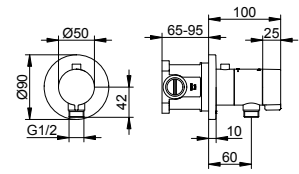

Thermostatic shower mixer set concealed with wall outlet for shower hose

Thermostatic shower mixer (595 54 XX 00 01)

- Connection type: Rough part G 1/2
- Wall outlet for shower hose G 1/2
- Temperature regulator
- Safety shut-off at 38 °C
- Stop valve with ceramic sealing disks
- Flow rate: 12 l/min
- Intrinsically safe against backflow as per DIN EN 1717
- Suitable for flow heaters
- Sound-tested