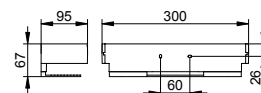

Shower shelf

- Removable
- Concealed fixing
- For screwing or glueing (optional)
- Mounting set included

Art.-No.	Surface	£
111 58 01 00 00	chrome-plated / aluminium silver anodized	168.40
111 58 03 00 00	bronze brushed / aluminium silver-anodized	269.50
111 58 06 00 00	stainless steel-finish / aluminium silver-anodized	269.50
111 58 13 00 00	brushed black chrome / silver anodised aluminium	269.50
111 58 25 00 00	brushed brass / silver anodised aluminium	505.20
111 58 29 00 00	brushed rose gold / silver anodised aluminium	505.20
111 58 37 00 00	black matt	168.40

Art.-No.	Optional accessories (see accessories equipment)	£
049 94 00 04 00	Glue Set No. 4	21.30