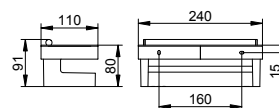

Shower shelf with glass wiper

- Detachable plastic insert (soap resistant, shatter-proof and UV-resistant)
- Concealed fixing
- For screwing
- Mounting set included