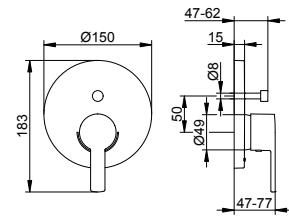

Art.-No.	Surface	£
539 72 01 02 81	chrome-plated	542.30

Art.-No.	Required accessories (see generic fittings)	£
599 70 00 00 70	Rough part	167.30