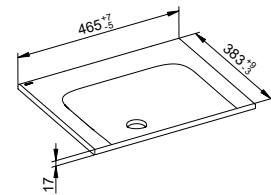

Guest washbasin made of ceramic without tap hole

- Suitable for wall mounted fittings
- Without overflow
- With CleanPlus surface sealant

Art.-No.	Width	Height	Depth	Surface	£
331 30 31 46 00	465 mm	17 mm	383 mm	white	475.00

Art.-No.	Required accessories (see generic fittings)	£
599 04 01 00 00	Basin waste chrome-plated	101.20
599 04 03 00 00	Basin waste brushed bronze	141.70
599 04 06 00 00	Basin waste stainless steel-finish	141.70
599 04 13 00 00	Basin waste brushed black chrome	141.70
599 04 25 00 00	Basin waste brushed brass	252.90
599 04 29 00 00	Basin waste brushed rose gold	252.90
599 04 37 00 00	Basin waste black matt	121.40
Optional accessories (see generic fittings)		
599 90 31 00 01	Ceramic drain cover white	49.80