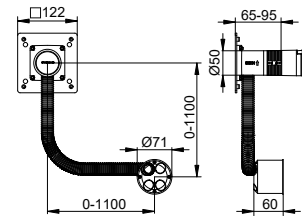

- Empty conduit (1200 mm)
- Wall connection box (Ø 68 mm)
- Installation Depth: 65 - 95 mm

Art.-No.	£
599 17 00 00 70	93.60

Art.-No.	Optional accessories (see chapter)	£
595 70 00 00 01	Mounting rail 570 mm	50.00
595 70 00 00 02	Mounting rail 800 mm	69.40
595 70 00 00 03	Mounting rail 1250 mm	103.60