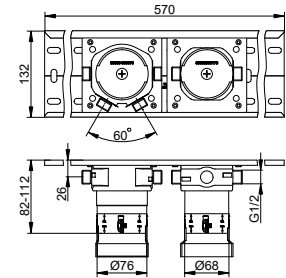

Art.-No.	£
599 53 00 21 70	582.20

1. **Rough part (595 56 00 01 70)**
2. With flushing unit
   - Thread connection: G 1/2
   - Installation Depth: 80 - 110 mm

1. **Mounting rail (595 70 00 00 01)**
2. Vertical or horizontal assembly
   - Stepless assembly of rough parts

Art.-No.	Optional accessories (see chapter)	£
595 71 00 00 01	Fixing bracket set	59.10