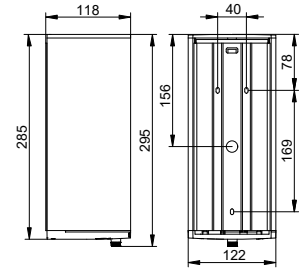

Sensor soap dispenser for foaming soap

- Filling capacity 1100 ml
- Dosage quantity 1 - 3 ml/stroke (factory setting 2 ml/stroke)
- Activation from below
- Filling through removable housing
- LED fill level indicator
- Concealed fixing
- For screwing
- Mounting set included

Electronics

- Infrared sensors (Adjustable operating distance, Adjustable dosing quantity)
- Manual water stop for cleaning
- Battery or mains powered
- Voltage 6 V

Battery operation:

4 1.5 V Baby C batteries required

Mains operation:

Converter 199 56 00 00 02 required

The soap dispensers can be used with commercially available liquid soaps.

Art.-No.	Surface	£
149 86 01 01 37	chrome-plated / black	417.00
149 86 06 01 37	stainless steel-finish / black	454.00
149 86 17 01 37	aluminium silver-anodized / black	394.50
149 86 37 01 37	black matt / black	417.00

Art.-No.	Optional accessories (see accessories equipment)	£
049 90 00 01 00	Foaming soap fragrance Marin (1 x 500 ml)	11.70
049 90 00 01 02	Foaming soap fragrance Marin (2 x 500 ml)	22.50
049 90 00 02 00	Foaming soap fragrance Neria (1 x 500 ml)	11.70
049 90 00 02 02	Foaming soap fragrance Neria (2 x 500 ml)	22.50
149 56 00 00 37	Drip tray	black matt 46.00
199 56 00 00 02	Converter	96.10