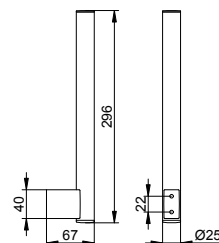

Art.-No.	Surface	£
149 63 01 00 02	chrome-plated	62.50
149 63 07 00 02	stainless steel	102.00
149 63 17 00 02	aluminium silver-anodized / chrome-plated	53.10