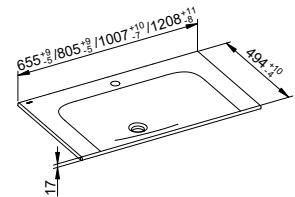

Art.-No.	Width	Height	Depth	Surface	£
331 50 31 65 01	655 mm	17 mm	494 mm	white	692.60
331 60 31 80 01	805 mm	17 mm	494 mm	white	816.80
331 70 31 10 01	1007 mm	17 mm	494 mm	white	878.70
331 80 31 12 01	1208 mm	17 mm	494 mm	white	927.10

Art.-No.	Optional accessories (see generic fittings)	£
599 90 31 00 00	Ceramic drain cover white	49.80

Bathroom furniture

X-LINE