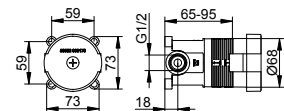

Rough part for single lever shower mixer concealed with wall outlet for shower hose

- With flushing unit
- Thread connection: G 1/2
- Installation Depth: 65 - 95 mm

Art.-No.	£
595 52 00 01 70	73.60