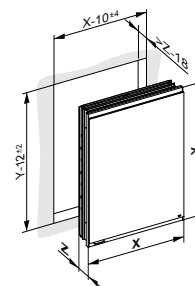

Illumination

- 2700 kelvin (warm white) up to 6500 kelvin (daylight white)
- Horizontally
- Interior illumination
- LED

Equipment

- 1 shaver socket (optional)
- Without USB charger
- 3 height-adjustable glass shelves (height 700 mm)
- 4 height-adjustable glass shelves (height 900 mm)