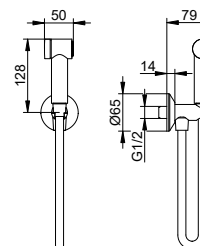

Not intrinsically safe against backflow according to DIN EN 1717.

Art.-No.	Surface	£
599 83 01 00 00	chrome-plated	239.00