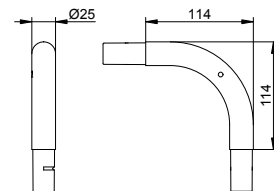

Curtain ring

- Number of units: 10 piece/s

Art.-No.	Surface	£
149 27 00 01 03	white	20.50

Pipe bend for rectangular shower trays

- Fixing point for ceiling support
- Number of units: 1 piece/s

Art.-No.	Surface	£
149 24 01 00 00	chrome-plated	30.90
149 24 17 00 00	aluminium silver-anodized	26.30