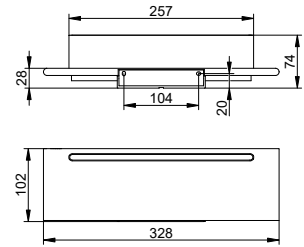

Shower shelf with glass wiper

- Concealed fixing
- For screwing or glueing
- Mounting set included
- Glue set included

Art.-No.	Surface	£
146 59 37 00 00	black matt / black	138.00
146 59 51 00 00	white matt / white	138.00

Art.-No.	Spare part	Surface	£
199 59 00 01 37	Glass wiper	black	22.90
199 59 00 01 51	Glass wiper	white	22.90