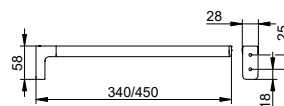

Towel holder 1 arm

- Rigid
- Concealed fixing
- For screwing
- Mounting set included

Art.-No.	Depth	Surface	£
127 22 01 00 00	340 mm	chrome-plated	73.90
127 20 01 00 00	450 mm	chrome-plated	73.90
127 20 06 00 00	450 mm	stainless steel-finish	118.30
127 20 25 00 00	450 mm	brushed brass	221.70
127 20 29 00 00	450 mm	brushed rose gold	221.70