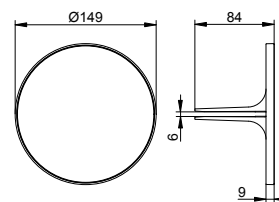

Art.-No.	Surface	£
800 90 00 00 000200	anthracite	66.60