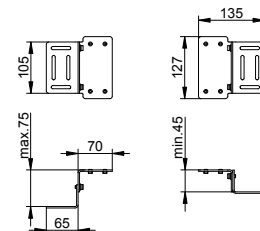

Fixing bracket set for mounting rail

- Number of units: 2 piece/s

Art.-No.	£
595 71 00 00 01	59.10