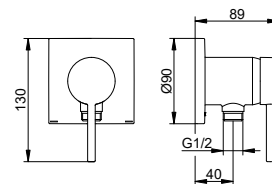

Art.-No.	Rosette	Surface	£
595 52 01 02 01	round	chrome-plated	220.80
595 52 01 02 02	square	chrome-plated	225.80
595 52 37 02 01	round	black matt	265.00
595 52 37 02 02	square	black matt	271.00

Art.-No.	Required accessories (see generic fittings)	£
595 52 00 01 70	Rough part	73.60