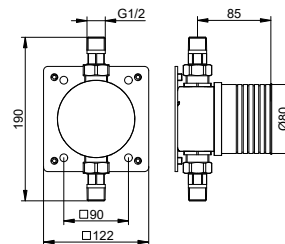

- Rosette shape: round & square
- With flushing unit
- With safety device in accordance with DIN EN 1717
- Thread connection: G 1/2
- Installation Depth: 54 - 110 mm

Art.-No.	Surface	£
599 49 00 00 70	chrome-plated	348.00