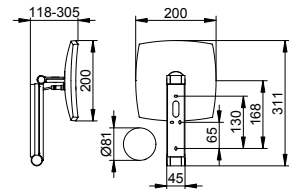

Art.-No.	Surface	£
176 13 01 90 02	chrome-plated	889.70
176 13 03 90 02	brushed bronze	1,423.40
176 13 06 90 02	stainless steel-finish	1,423.40
176 13 13 90 02	brushed black chrome	1,423.40
176 13 17 90 02	aluminium-finish	756.30
176 13 25 90 02	brushed brass	2,669.00
176 13 29 90 02	brushed rose gold	2,669.00