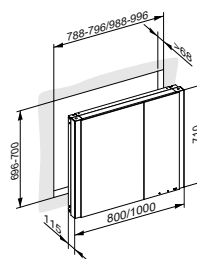

**Mirror cabinet concealed
2-doors asymmetric**

- Depth before wall: 60 mm
- Protection code: IP 44
- Hinged doors off double sided crystal mirror with soft close hinge
- Body: aluminium silver-anodized
- Body side: in surface
- Interior rear panel: HDF

Operation

- Control panel with capacitive touch sensor

Functionalities

- Switches on / off
- Continuously dimmable
- Integrated extension function (room switch)

Illumination

- 3000 kelvin (warm white)
- Vertically
- Interior illumination
- LED 27 Watt

Equipment

- 1 shaver socket
- 3 height-adjustable glass shelves

Mirror heating

- Positioned in the centre of the mirror
- Visual indication of the heating phase
- Automatic switch-off after 20 minutes
- 60 W

Art.-No.	Width	Height	Depth	Heating	Surface	£
145 12 00 22 31	800 mm	710 mm	115 mm	yes	mirrored	1,291.00
145 12 00 22 30	800 mm	710 mm	115 mm	no	mirrored	1,030.70
145 13 00 22 31	1000 mm	710 mm	115 mm	yes	mirrored	1,344.10
145 13 00 22 30	1000 mm	710 mm	115 mm	no	mirrored	1,083.70
145 12 37 22 31	800 mm	710 mm	115 mm	yes	black matt	1,291.00
145 12 37 22 30	800 mm	710 mm	115 mm	no	black matt	1,030.70
145 13 37 22 31	1000 mm	710 mm	115 mm	yes	black matt	1,344.10
145 13 37 22 30	1000 mm	710 mm	115 mm	no	black matt	1,083.70
145 12 51 22 31	800 mm	710 mm	115 mm	yes	white matt	1,291.00
145 12 51 22 30	800 mm	710 mm	115 mm	no	white matt	1,030.70
145 13 51 22 31	1000 mm	710 mm	115 mm	yes	white matt	1,344.10
145 13 51 22 30	1000 mm	710 mm	115 mm	no	white matt	1,083.70
145 12 85 22 31	800 mm	710 mm	115 mm	yes	light oak decor	1,363.40
145 12 85 22 30	800 mm	710 mm	115 mm	no	light oak decor	1,103.00
145 13 85 22 31	1000 mm	710 mm	115 mm	yes	light oak decor	1,416.40
145 13 85 22 30	1000 mm	710 mm	115 mm	no	light oak decor	1,156.10

Art.-No.	Optional accessories (see chapter)	£
145 90 01 01 00	Handle chrome-plated	16.70
145 90 06 01 00	Handle stainless steel-finish	26.70
145 90 25 01 00	Handle brushed brass	50.00
145 90 29 01 00	Handle brushed rose gold	50.00
145 90 37 01 00	Handle black matt	21.70