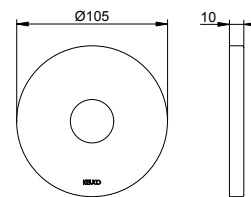

Oversize wall decorative disc for G 1/2 connections concealed

- Is required if the wall cut-out is too large
- Extends by: 15 mm

Suitable for:
595 45 XX 0X 0X, 595 47 XX 00 0X,
595 92 XX 00 0X

Art.-No.	Rosette	Surface	£
595 45 01 00 91	round	chrome-plated	84.60
595 45 01 00 92	square	chrome-plated	92.80
595 45 03 00 91	round	brushed bronze	118.40
595 45 03 00 92	square	brushed bronze	129.90
595 45 06 00 91	round	stainless steel-finish	118.40
595 45 06 00 92	square	stainless steel-finish	129.90
595 45 13 00 91	round	brushed black chrome	118.40
595 45 13 00 92	square	brushed black chrome	129.90
595 45 17 00 91	round	aluminium-finish	101.50
595 45 25 00 91	round	brushed brass	211.50
595 45 25 00 92	square	brushed brass	232.00
595 45 29 00 91	round	brushed rose gold	211.50
595 45 29 00 92	square	brushed rose gold	232.00
595 45 37 00 91	round	black matt	101.50
595 45 37 00 92	square	black matt	111.30