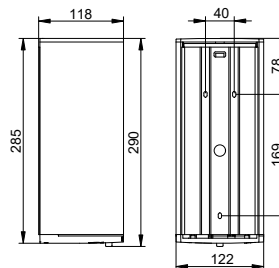

Sensor soap dispenser for liquid soap

- Filling capacity 1100 ml
- Dosage quantity 1 - 3 ml/stroke (factory setting 2 ml/stroke)
- Activation from below
- Filling through removable housing
- LED fill level indicator
- Concealed fixing
- For screwing
- Mounting set included

Electronics

- Infrared sensors (Adjustable operating distance, Adjustable dosing quantity)
- Manual water stop for cleaning
- Battery or mains powered
- Voltage 6 V

Battery operation:

4 1.5 V Baby C batteries required

Mains operation:

Converter 199 56 00 00 02 required

The soap dispensers can be used with commercially available liquid soaps.

Art.-No.	Surface	£
149 86 01 00 37	chrome-plated / black	360.50
149 86 06 00 37	stainless steel-finish / black	397.50
149 86 17 00 37	aluminium silver-anodized / black	338.00
149 86 37 00 37	black matt / black	360.50

Art.-No.	Optional accessories (see accessories equipment)	£
149 56 00 00 37	Drip tray	46.00
199 56 00 00 02	Converter	96.10