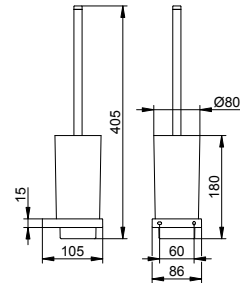

Spare paper holder

- Horizontal assembly
- Roll width up to 120 mm
- Number of rolls: 1 piece/s
- Concealed fixing
- For screwing
- Mounting set included

Art.-No.	Surface	£
111 63 01 00 00	chrome-plated	39.10
111 63 03 00 00	brushed bronze	62.50
111 63 06 00 00	stainless steel-finish	62.50
111 63 13 00 00	brushed black chrome	62.50
111 63 25 00 00	brushed brass	117.20
111 63 29 00 00	brushed rose gold	117.20
111 63 37 00 00	black matt	39.10

Toilet brush set

- Removable glass
- Crystal glass tumbler frosted
- Concealed fixing
- For screwing
- Mounting set included
- Spare brush head included

Art.-No.	Surface	£
111 64 01 90 00	chrome-plated	138.50
111 64 03 90 00	brushed bronze	195.70
111 64 06 90 00	stainless steel-finish	195.70
111 64 13 90 00	brushed black chrome	195.70
111 64 25 90 00	brushed brass	329.10
111 64 29 90 00	brushed rose gold	329.10
111 64 37 90 00	black matt	138.50

Art.-No.	Spare part	Surface	£
038 64 00 40 00	Toilet brush head	white	14.10
038 64 01 40 00	Toilet brush with handle	chrome-plated / white	46.70
038 64 03 40 00	Toilet brush with handle	bronze brushed / white	74.70
038 64 13 40 00	Toilet brush with handle	brushed black chrome / white	74.70
111 64 00 90 00	Crystal glass tumbler	frosted	43.20
199 64 06 00 13	Toilet brush with handle	stainless steel-finish / white	74.70
199 64 25 00 13	Toilet brush with handle	brushed brass / white	140.10
199 64 29 00 13	Toilet brush with handle	brushed rose gold / white	140.10
199 64 37 00 13	Toilet brush with handle	black matt / black	46.70
199 64 37 00 14	Toilet brush head	black	14.10