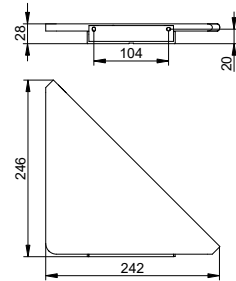

Corner shower shelf

- Concealed fixing
- For screwing or glueing
- Mounting set included
- Glue set included

Art.-No.	Surface	£
146 57 37 00 00	black matt	133.20
146 57 51 00 00	white matt	133.20