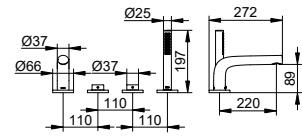

Four-hole bath tub mixer bath rim

- Outlet height: 89 mm
- Projection: 220 mm
- Connection type: connecting hoses G 1/2
- Hand shower bracket for hoses with conical nuts
- Hand shower with 1 jet (Normal jet)
- Shower hose 1500 mm
- Mixing valve with ceramic sealing disks
- Diverter valve incl. shut-off with ceramic sealing disks
- Aerator M 24x1, jet angle +/- 8° adjustable fit
- Flow rate: 20 l/min
- Flow rate for hand shower: limited to 12 l/min
- Inherently safe against backflow as per DIN EN 1717
- Suitable for flow heaters
- Sound-tested

Art.-No.	Surface	£
515 30 01 02 00	chrome-plated	1,277.90
515 30 03 02 00	brushed bronze	1,789.10
515 30 06 02 00	stainless steel-finish	1,789.10
515 30 13 02 00	brushed black chrome	1,789.10
515 30 25 02 00	brushed brass	3,194.80
515 30 29 02 00	brushed rose gold	3,194.80

Art.-No.	Required accessories (see generic fittings)	£
511 30 00 00 70	Rough part	1,500.60