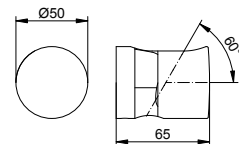

Art.-No.	Surface	£
595 91 01 00 00	chrome-plated	103.60
595 91 37 00 00	black matt	124.30