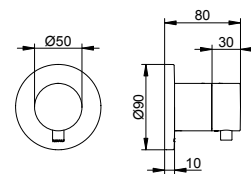

Diverter valve concealed for 2 functions

- Connection type: Rough part G 1/2
- Diverter valve with ceramic sealing disks
- Flow rate: 22 l/min
- Suitable for flow heaters
- Sound-tested

Art.-No.	Rosette	Shut off	Surface	£
595 56 01 10 01	round	no	chrome-plated	263.10
595 57 01 10 01	round	yes	chrome-plated	268.90
595 56 01 10 02	square	no	chrome-plated	270.30
595 57 01 10 02	square	yes	chrome-plated	276.30
595 56 03 10 01	round	no	brushed bronze	368.30
595 57 03 10 01	round	yes	brushed bronze	376.50
595 56 03 10 02	square	no	brushed bronze	378.40
595 57 03 10 02	square	yes	brushed bronze	386.80
595 56 06 10 01	round	no	stainless steel-finish	368.30
595 57 06 10 01	round	yes	stainless steel-finish	376.50
595 56 06 10 02	square	no	stainless steel-finish	378.40
595 57 06 10 02	square	yes	stainless steel-finish	386.80
595 56 13 10 01	round	no	brushed black chrome	368.30
595 57 13 10 01	round	yes	brushed black chrome	376.50
595 56 13 10 02	square	no	brushed black chrome	378.40
595 57 13 10 02	square	yes	brushed black chrome	386.80
595 56 25 10 01	round	no	brushed brass	657.70
595 57 25 10 01	round	yes	brushed brass	672.30
595 56 25 10 02	square	no	brushed brass	675.70
595 57 25 10 02	square	yes	brushed brass	690.80
595 56 29 10 01	round	no	brushed rose gold	657.70
595 57 29 10 01	round	yes	brushed rose gold	672.30
595 56 29 10 02	square	no	brushed rose gold	675.70
595 57 29 10 02	square	yes	brushed rose gold	690.80
595 56 37 10 01	round	no	black matt	315.70
595 57 37 10 01	round	yes	black matt	322.70
595 56 37 10 02	square	no	black matt	324.40
595 57 37 10 02	square	yes	black matt	331.60

Art.-No.	Required accessories (see generic fittings)	£
595 56 00 00 70	Rough part	214.40