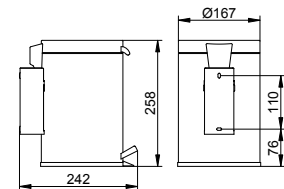

Art.-No.	Surface	£
149 77 01 00 00	chrome-finish	63.50
149 77 07 00 00	stainless steel	82.90
149 77 17 00 00	aluminium silver-anodized	77.90
149 77 37 00 00	black matt	63.50

Grab bar with shelf

- Max. load capacity 115 kg
- Shelf with drain slots
- Concealed fixing
- For screwing
- Mounting set included