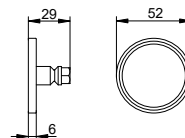

Art.-No.	Surface	£
049 94 00 10 01	chrome-plated	21.30
049 94 37 10 01	black matt	27.70