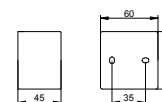

Art.-No.	Surface	£
511 91 01 00 00	chrome-plated	177.20