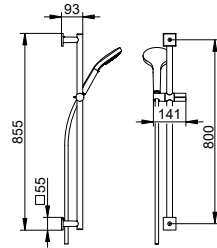

**Shower set IXMO
hand shower with 3 jets**

Hand shower sliding rail (595 85 XX 09 01)

- Sliding bracket for hoses with conical nuts
- Hand shower bracket position usable optionally on left or right
- Adjustable angle of hand shower bracket
- With tile compensation plate (5 mm)
- For screwing or glueing (optional)
- Mounting set included

Hand shower (595 80 XX 03 00)

- Thread connection: G 1/2
- with 3 jets (Normal, soft, massage jet)
- With anti-calcification system
- Flow rate: limited to 12 l/min
- Suitable for flow heaters

Shower hose (549 95 XX 16 00)

- Thread connection: G 1/2
- Conical nuts on both sides
- Twist-protection on both sides
- With anti-kink protection

Art.-No.	Rosette	Surface	£
595 87 01 08 01	round	chrome-plated	298.70
595 87 01 08 02	square	chrome-plated	303.90
595 87 06 08 01	round	stainless steel-finish	603.50
595 87 06 08 02	square	stainless steel-finish	610.70
595 87 25 08 01	round	brushed brass	1,077.70
595 87 25 08 02	square	brushed brass	1,090.50
595 87 29 08 01	round	brushed rose gold	1,077.70
595 87 29 08 02	square	brushed rose gold	1,090.50
595 87 37 08 01	round	black matt	358.50
595 87 37 08 02	square	black matt	364.70

Art.-No.	Optional accessories (see generic fittings)	£
049 94 00 03 00	Glue Set No. 3	26.40

**Shower set EDITION 11
hand shower with 1 jet**

Hand shower sliding rail (511 85 01 09 00)

- Sliding bracket for hoses with conical nuts
- Hand shower bracket position usable optionally on left or right
- Adjustable angle of hand shower bracket
- With tile compensation plate (5 mm)
- For screwing
- Mounting set included

Hand shower (511 80 01 03 00)

- Thread connection: G 1/2
- with 1 jet (Normal jet)
- With anti-calcification system
- Flow rate: limited to 12 l/min
- Suitable for flow heaters
- Sound-tested

Shower hose (549 95 01 16 00)

- Thread connection: G 1/2
- Conical nuts on both sides
- Twist-protection on both sides
- With anti-kink protection