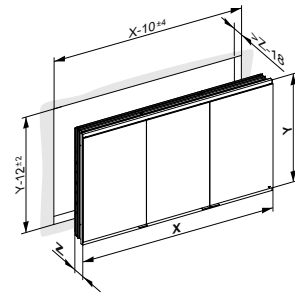

Illumination

- 2700 kelvin (warm white) up to 6500 kelvin (daylight white)
- Horizontally
- Interior illumination
- LED

Equipment

- 1 shaver socket (optional)
- 1 shaver socket + 1 dual USB charging point (optional)
- 2 x 3 height-adjustable glass shelves (height 700 mm)
- 2 x 4 height-adjustable glass shelves (height 900 mm)