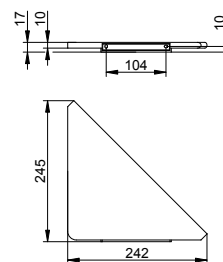

Corner shower shelf

- Concealed fixing
- For screwing
- Mounting set included

Not available in special finishes.

Art.-No.	Surface	£
115 57 17 00 00	aluminium silver-anodized	153.40