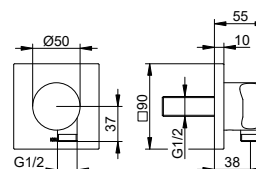

Wall outlet for shower hose with hand shower bracket

- Connection type: Wall connection G 1/2
- Wall outlet for shower hose G 1/2
- Hand shower bracket for hoses with conical nuts
- Intrinsicly safe against backflow as per DIN EN 1717
- Suitable for flow heaters

Art.-No.	Rosette	Surface	£
595 92 01 00 01	round	chrome-plated	144.70
595 92 01 00 02	square	chrome-plated	152.00
595 92 03 00 01	round	brushed bronze	202.60
595 92 03 00 02	square	brushed bronze	212.90
595 92 06 00 01	round	stainless steel-finish	202.60
595 92 06 00 02	square	stainless steel-finish	212.90
595 92 13 00 01	round	brushed black chrome	202.60
595 92 13 00 02	square	brushed black chrome	212.90
595 92 25 00 01	round	brushed brass	361.80
595 92 25 00 02	square	brushed brass	380.10
595 92 29 00 01	round	brushed rose gold	361.80
595 92 29 00 02	square	brushed rose gold	380.10
595 92 37 00 01	round	black matt	173.70
595 92 37 00 02	square	black matt	182.40

Art.-No.	Optional accessories (see generic fittings)	£
595 47 00 01 70	Rough part	138.90

Wall outlet for shower hose

- Connection type: Wall connection G 1/2
- Wall outlet for shower hose G 1/2
- Intrinsicly safe against backflow as per DIN EN 1717
- Suitable for flow heaters