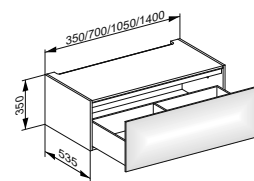

Base unit 1 front drawer

- Push-to-open
- With soft-closing mechanism
- Wall mounted

Equipment

- Movable storage box (700 - 1050 mm = 1 pc / 1400 mm = 2 pcs)

Illumination (optional)

- Switches on / off automatically
- 3000 kelvin (warm white)
- Interior illumination
- LED
- Mains connection with socket required

Art.-No.	Width	Height	Depth	Illumination	Colour No.	£
313 10 XX 01 00	350 mm	350 mm	535 mm	yes	37, 38, 39	1,013.80
313 10 YY 01 00	350 mm	350 mm	535 mm	yes	11, 14, 18, 27, 28, 30, 89	1,106.80
313 10 ZZ 01 00	350 mm	350 mm	535 mm	yes	21	1,296.30
313 10 XX 00 00	350 mm	350 mm	535 mm	no	37, 38, 39	890.60
313 10 YY 00 00	350 mm	350 mm	535 mm	no	11, 14, 18, 27, 28, 30, 89	988.40
313 10 ZZ 00 00	350 mm	350 mm	535 mm	no	21	1,177.80
313 11 XX 01 00	700 mm	350 mm	535 mm	yes	37, 38, 39	1,214.40
313 11 YY 01 00	700 mm	350 mm	535 mm	yes	11, 14, 18, 27, 28, 30, 89	1,376.60
313 11 ZZ 01 00	700 mm	350 mm	535 mm	yes	21	1,648.40
313 11 XX 00 00	700 mm	350 mm	535 mm	no	37, 38, 39	1,061.40
313 11 YY 00 00	700 mm	350 mm	535 mm	no	11, 14, 18, 27, 28, 30, 89	1,229.40
313 11 ZZ 00 00	700 mm	350 mm	535 mm	no	21	1,500.80
313 12 XX 01 00	1050 mm	350 mm	535 mm	yes	37, 38, 39	1,300.90
313 12 YY 01 00	1050 mm	350 mm	535 mm	yes	11, 14, 18, 27, 28, 30, 89	1,539.80
313 12 ZZ 01 00	1050 mm	350 mm	535 mm	yes	21	1,872.50
313 12 XX 00 00	1050 mm	350 mm	535 mm	no	37, 38, 39	1,125.70
313 12 YY 00 00	1050 mm	350 mm	535 mm	no	11, 14, 18, 27, 28, 30, 89	1,371.30
313 12 ZZ 00 00	1050 mm	350 mm	535 mm	no	21	1,703.90
313 13 XX 01 00	1400 mm	350 mm	535 mm	yes	37, 38, 39	1,495.60
313 13 YY 01 00	1400 mm	350 mm	535 mm	yes	11, 14, 18, 27, 28, 30, 89	1,780.80
313 13 ZZ 01 00	1400 mm	350 mm	535 mm	yes	21	2,228.10
313 13 XX 00 00	1400 mm	350 mm	535 mm	no	37, 38, 39	1,287.70
313 13 YY 00 00	1400 mm	350 mm	535 mm	no	11, 14, 18, 27, 28, 30, 89	1,580.90
313 13 ZZ 00 00	1400 mm	350 mm	535 mm	no	21	2,028.40