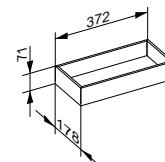

Storage box

- For sink cabinets and side units

Suitable for:
EDITION 11 ART

Art.-No.	Width	Height	Depth	Surface	£
490 10 57 02 00	178 mm	71 mm	372 mm	carbon	76.70
490 10 89 02 00	178 mm	71 mm	372 mm	oak	99.90