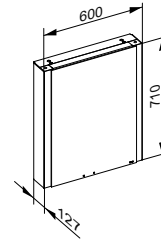

Mirror cabinet exposed 1-door

- Protection code: IP 44
- Hinged door off double sided crystal mirror with soft close hinge
- Body: aluminium silver-anodized
- Body side: in surface
- Interior rear panel: HDF

Operation

- Control panel with capacitive touch sensor

Functionalities

- Switches on / off
- Continuously dimmable
- Integrated extension function (room switch)

Illumination

- 3000 kelvin (warm white)
- Vertically
- Interior illumination
- LED 27 Watt

Equipment

- 1 shaver socket
- 3 height-adjustable glass shelves

Mirror heating

- Positioned in the centre of the mirror
- Visual indication of the heating phase
- Automatic switch-off after 20 minutes
- 30 W

Art.-No.	Width	Height	Depth	Hinge	Heating	Surface	£
145 01 00 11 31	600 mm	710 mm	127 mm	right	yes	mirrored	1,167.90
145 01 00 11 30	600 mm	710 mm	127 mm	right	no	mirrored	987.10
145 01 00 12 31	600 mm	710 mm	127 mm	left	yes	mirrored	1,167.90
145 01 00 12 30	600 mm	710 mm	127 mm	left	no	mirrored	987.10
145 01 37 11 31	600 mm	710 mm	127 mm	right	yes	black matt	1,167.90
145 01 37 11 30	600 mm	710 mm	127 mm	right	no	black matt	987.10
145 01 37 12 31	600 mm	710 mm	127 mm	left	yes	black matt	1,167.90
145 01 37 12 30	600 mm	710 mm	127 mm	left	no	black matt	987.10
145 01 51 11 31	600 mm	710 mm	127 mm	right	yes	white matt	1,167.90
145 01 51 11 30	600 mm	710 mm	127 mm	right	no	white matt	987.10
145 01 51 12 31	600 mm	710 mm	127 mm	left	yes	white matt	1,167.90
145 01 51 12 30	600 mm	710 mm	127 mm	left	no	white matt	987.10
145 01 85 11 31	600 mm	710 mm	127 mm	right	yes	light oak decor	1,240.20
145 01 85 11 30	600 mm	710 mm	127 mm	right	no	light oak decor	1,059.40
145 01 85 12 31	600 mm	710 mm	127 mm	left	yes	light oak decor	1,240.20
145 01 85 12 30	600 mm	710 mm	127 mm	left	no	light oak decor	1,059.40

Art.-No.	Optional accessories (see chapter)	£
145 90 01 01 00	Handle chrome-plated	16.70
145 90 06 01 00	Handle stainless steel-finish	26.70
145 90 25 01 00	Handle brushed brass	50.00
145 90 29 01 00	Handle brushed rose gold	50.00
145 90 37 01 00	Handle black matt	21.70