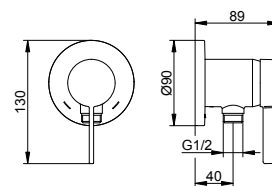

Single lever shower mixer concealed with wall outlet for shower hose IXMO Pure

- Connection type: Rough part G 1/2
- Wall outlet for shower hose G 1/2
- Mixing cartridge with ceramic sealing disks
- With temperature limiter
- Flow rate: 13 l/min
- Inherently safe against backflow as per DIN EN 1717
- Suitable for flow heaters
- Sound-tested

Art.-No.	Rosette	Surface	£
595 52 01 95 01	round	chrome-plated	220.80
595 52 01 95 02	square	chrome-plated	225.80
595 52 37 95 01	round	black matt	265.00
595 52 37 95 02	square	black matt	271.00

Art.-No.	Required accessories (see generic fittings)	£
595 52 00 01 70	Rough part	73.60

Single lever shower mixer concealed with wall outlet for shower hose IXMO Soft

- Connection type: Rough part G 1/2
- Wall outlet for shower hose G 1/2
- Mixing cartridge with ceramic sealing disks
- With temperature limiter
- Flow rate: 13 l/min
- Inherently safe against backflow as per DIN EN 1717
- Suitable for flow heaters
- Sound-tested