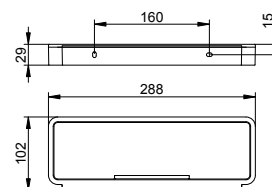

Art.-No.	Surface	£
149 58 01 00 37	chrome-plated / black	102.90
149 58 01 00 51	chrome-plated / white	102.90

Art.-No.	Spare part	Surface	£
149 58 00 01 37	Plastic insert	black	15.40
149 58 00 01 51	Plastic insert	white	15.40

Shower shelf with glass wiper

- Detachable plastic insert (soap resistant, shatter-proof and UV-resistant)
- Concealed fixing
- For screwing
- Mounting set included