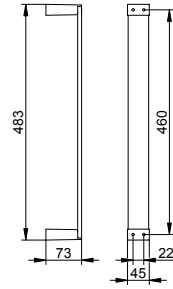

Guest towel holder

- Vertical assembly
- Concealed fixing
- For screwing
- Mounting set included

Art.-No.	Surface	£
111 70 01 00 00	chrome-plated	185.50
111 70 03 00 00	brushed bronze	296.80
111 70 06 00 00	stainless steel-finish	296.80
111 70 13 00 00	brushed black chrome	296.80
111 70 25 00 00	brushed brass	556.50
111 70 29 00 00	brushed rose gold	556.50
111 70 37 00 00	black matt	185.50

Soap dispenser for liquid soap with slip-on cup

- Filling capacity 180 ml
- Dosage quantity 0.5 ml/stroke
- Activation from below
- Top loading
- Crystal slip-on cup frosted
- Concealed fixing
- For screwing
- Mounting set included