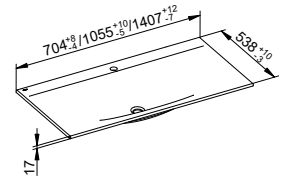

Washbasin made of ceramic with 1 tap hole

- Suitable for 1-hole fittings
- With drain and overflow system Clou
- With CleanPlus surface sealant

Art.-No.	Width	Height	Depth	Surface	£
311 40 31 07 01	704 mm	17 mm	538 mm	white	776.90
311 50 31 10 01	1055 mm	17 mm	538 mm	white	885.20
311 60 31 14 01	1407 mm	17 mm	538 mm	white	1,068.30

Art.-No.	Optional accessories (see generic fittings)	£
599 90 31 00 00	Ceramic drain cover	white 49.80

Washbasin made of ceramic square with 1 tap hole

- Suitable for 1-hole fittings
- With drain and overflow system Clou
- With CleanPlus surface sealant