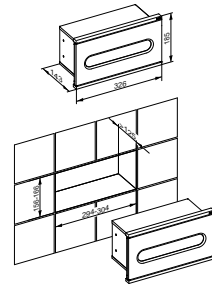

Module washbasin 4

- Concealed
- Paper towel dispenser
- Suitable for folded paper towels (z-fold) (250 x 230 mm)
- Activation from the front
- Filling through lockable front door
- Built-in body made of galvanised sheet steel
- Installation Depth: 125 mm
- Concealed fixing
- Mounting set included

Art.-No.	Hinge	Surface	£
449 99 01 17 11	left	chrome-plated / aluminium finish	501.20
449 99 01 17 12	right	chrome-plated / aluminium finish	501.20
449 99 01 37 11	left	chrome-plated / black matt	501.20
449 99 01 37 12	right	chrome-plated / black matt	501.20
449 99 01 51 11	left	chrome-plated / white matt	501.20
449 99 01 51 12	right	chrome-plated / white matt	501.20

Module WC 1

- Concealed
- Toilet paper holder
- Roll width up to 120 mm
- Toilet paper replacement roll compartment
- Toilet brush set
- Detachable container
- Built-in body made of galvanised sheet steel
- Installation Depth: 125 mm
- Concealed fixing
- Mounting set included
- Spare brush head included