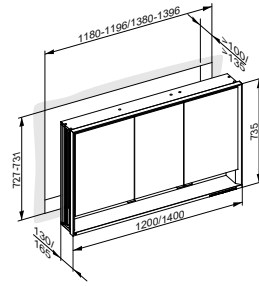

**Mirror cabinet concealed
3-doors short door**

- Depth before wall: 35 mm
- Protection code: IP 24
- Hinged doors off double sided crystal mirror with soft close hinge
- Body: aluminium silver-anodized
- Body side: aluminium silver-anodized
- Interior rear panel: mirror

Operation

- Control panel with capacitive touch sensor

Functionalities

- Switches on / off
- Continuously dimmable
- Adjusting the light colour
- Integrated extension function (room switch)

Illumination

- 2700 kelvin (warm white) up to 6500 kelvin (daylight white)
- Vertical and horizontal (top only)
- Washbasin / shelf lighting
- Interior illumination
- LED

Equipment

- 1 shaver socket
- 3 x 2 height-adjustable glass shelves
- Open shelf across the entire width

Mirror heating

- Positioned in the centre of the mirror
- Visual indication of the heating phase
- Automatic switch-off after 20 minutes
- 90 W

Art.-No.	Width	Height	Depth	Heating	LED	£
143 35 17 13 34	1200 mm	735 mm	130 mm	yes	65 W	2,238.00
143 35 17 13 31	1200 mm	735 mm	130 mm	no	65 W	1,996.30
143 15 17 13 34	1200 mm	735 mm	165 mm	yes	65 W	2,797.40
143 15 17 13 31	1200 mm	735 mm	165 mm	no	65 W	2,495.40
143 36 17 13 34	1400 mm	735 mm	130 mm	yes	68 W	2,383.30
143 36 17 13 31	1400 mm	735 mm	130 mm	no	68 W	2,141.60
143 16 17 13 34	1400 mm	735 mm	165 mm	yes	68 W	2,979.10
143 16 17 13 31	1400 mm	735 mm	165 mm	no	68 W	2,677.10