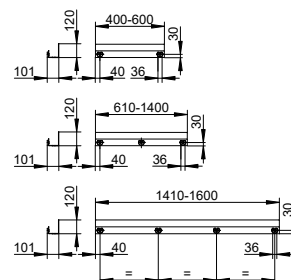

Tailor-made in 10 mm increments.

When ordering we need you to provide us with dimension A.

The 400 - 600 mm wide versions are equipped with 2 wall brackets.

The 610 - 1400 mm wide versions are equipped with 3 wall brackets.

The 1410 - 1600 mm wide versions are equipped with 4 wall brackets.

Art.-No.	Dimension A	Surface	£
249 53 37 01 00	400 - 600 mm	black matt	205.70
249 53 51 01 00	400 - 600 mm	white matt	205.70
249 53 37 02 00	610 - 800 mm	black matt	290.60
249 53 51 02 00	610 - 800 mm	white matt	290.60
249 53 37 03 00	810 - 1000 mm	black matt	312.80
249 53 51 03 00	810 - 1000 mm	white matt	312.80
249 53 37 04 00	1010 - 1200 mm	black matt	416.70
249 53 51 04 00	1010 - 1200 mm	white matt	416.70
249 53 37 05 00	1210 - 1400 mm	black matt	475.20
249 53 51 05 00	1210 - 1400 mm	white matt	475.20
249 53 37 06 00	1410 - 1600 mm	black matt	530.60
249 53 51 06 00	1410 - 1600 mm	white matt	530.60

Art.-No.	Optional accessories (see accessories equipment)	£
049 94 00 01 00	Glue Set No. 1	11.50