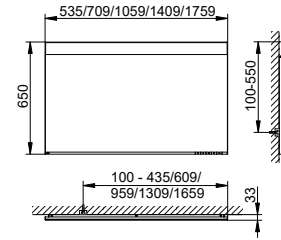

Light mirror EDITION 400

- Circumferential frame: aluminium silver-anodized

Operation

- Control panel with capacitive touch sensor

Functionalities

- Switches on / off
- Continuously dimmable
- Adjusting the light colour
- Integrated extension function (room switch)

Illumination

- 2700 kelvin (warm white) up to 6500 kelvin (daylight white)
- Horizontally
- LED

Mirror heating

- Positioned in the centre of the mirror
- Visual indication of the heating phase
- Automatic switch-off after 20 minutes

Art.-No.	Width	Height	Depth	Heating	LED	£
115 96 17 10 01	535 mm	650 mm	33 mm	yes	10 W	1,215.40
115 96 17 10 00	535 mm	650 mm	33 mm	no	10 W	1,129.50
115 96 17 15 01	710 mm	650 mm	33 mm	yes	13 W	1,442.20
115 96 17 15 00	710 mm	650 mm	33 mm	no	13 W	1,325.00
115 96 17 20 01	1060 mm	650 mm	33 mm	yes	20 W	1,642.90
115 96 17 20 00	1060 mm	650 mm	33 mm	no	20 W	1,497.90
115 96 17 25 01	1410 mm	650 mm	33 mm	yes	26 W	1,842.20
115 96 17 25 00	1410 mm	650 mm	33 mm	no	26 W	1,666.60
115 96 17 30 01	1760 mm	650 mm	33 mm	yes	32 W	1,961.10
115 96 17 30 00	1760 mm	650 mm	33 mm	no	32 W	1,770.60