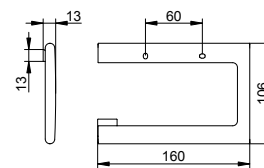

Art.-No.	Spare part	£
115 50 00 90 00	Crystal glass tumbler	40.10

Toilet paper holder

- Swivelling
- Open form
- Roll width up to 120 mm
- Concealed fixing
- For screwing
- Mounting set included

Art.-No.	Surface	£
115 62 01 00 00	chrome-plated	99.90
115 62 03 00 00	brushed bronze	159.80
115 62 06 00 00	stainless steel-finish	159.80
115 62 13 00 00	brushed black chrome	159.80
115 62 25 00 00	brushed brass	299.70
115 62 29 00 00	brushed rose gold	299.70