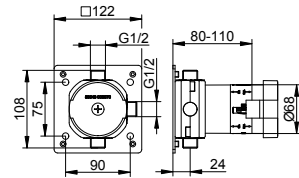

Rough part for diverter valve concealed for 3 functions with wall outlet for shower hose

- With flushing unit
- Thread connection: G 1/2
- Installation Depth: 80 - 110 mm

Art.-No.	£
595 48 00 01 70	221.60

Art.-No.	Optional accessories (see chapter)	£
595 70 00 00 01	Mounting rail 570 mm	50.00
595 70 00 00 02	Mounting rail 800 mm	69.40
595 70 00 00 03	Mounting rail 1250 mm	103.60