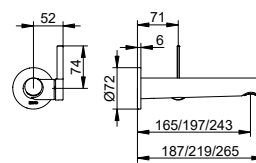

**Single lever basin mixer
concealed 1 hole IXMO Pure**

- Without basin waste plug
- Connection type: Rough part G 1/2
- Mixing cartridge with ceramic sealing disks
- Aerator M 24x1, jet angle +/- 6° adjustable fit
- Flow rate: limited to 7.6 l/min
- Suitable for flow heaters
- Sound-tested

Art.-No.	Rosette	Projection	Surface	£
595 16 01 01 01	round	165 mm	chrome-plated	302.40
595 16 01 11 01	round	197 mm	chrome-plated	313.60
595 16 01 21 01	round	243 mm	chrome-plated	329.40
595 16 01 01 02	square	165 mm	chrome-plated	307.40
595 16 01 11 02	square	197 mm	chrome-plated	318.40
595 16 01 21 02	square	243 mm	chrome-plated	334.40
595 16 37 01 01	round	165 mm	black matt	362.90
595 16 37 11 01	round	197 mm	black matt	376.30
595 16 37 21 01	round	243 mm	black matt	395.30
595 16 37 01 02	square	165 mm	black matt	368.90
595 16 37 11 02	square	197 mm	black matt	382.10
595 16 37 21 02	square	243 mm	black matt	401.30

Art.-No.	Required accessories (see generic fittings)	£
599 16 00 00 75	Rough part	119.40