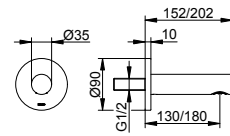

Bath filler

- Connection type: Wall connection G 1/2
- Aerator M 24x1
- Flow rate: limited to 25 l/min
- Suitable for flow heaters
- Sound-tested

Art.-No.	Rosette	Projection	Surface	£
595 45 01 00 01	round	130 mm	chrome-plated	222.20
595 45 01 01 01	round	180 mm	chrome-plated	238.40
595 45 01 00 02	square	130 mm	chrome-plated	232.80
595 45 01 01 02	square	180 mm	chrome-plated	249.20
595 45 03 00 01	round	130 mm	brushed bronze	311.10
595 45 03 01 01	round	180 mm	brushed bronze	333.80
595 45 03 00 02	square	130 mm	brushed bronze	326.00
595 45 03 01 02	square	180 mm	brushed bronze	348.90
595 45 06 00 01	round	130 mm	stainless steel-finish	311.10
595 45 06 01 01	round	180 mm	stainless steel-finish	333.80
595 45 06 00 02	square	130 mm	stainless steel-finish	326.00
595 45 06 01 02	square	180 mm	stainless steel-finish	348.90
595 45 13 00 01	round	130 mm	brushed black chrome	311.10
595 45 13 01 01	round	180 mm	brushed black chrome	333.80
595 45 13 00 02	square	130 mm	brushed black chrome	326.00
595 45 13 01 02	square	180 mm	brushed black chrome	348.90
595 45 25 00 01	round	130 mm	brushed brass	555.60
595 45 25 01 01	round	180 mm	brushed brass	596.10
595 45 25 00 02	square	130 mm	brushed brass	582.10
595 45 25 01 02	square	180 mm	brushed brass	623.10
595 45 29 00 01	round	130 mm	brushed rose gold	555.60
595 45 29 01 01	round	180 mm	brushed rose gold	596.10
595 45 29 00 02	square	130 mm	brushed rose gold	582.10
595 45 29 01 02	square	180 mm	brushed rose gold	623.10
595 45 37 00 01	round	130 mm	black matt	266.70
595 45 37 01 01	round	180 mm	black matt	286.10
595 45 37 00 02	square	130 mm	black matt	279.40
595 45 37 01 02	square	180 mm	black matt	299.10