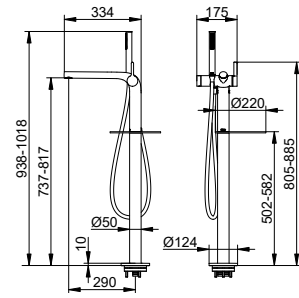

- Outlet height: 737 - 817 mm
- Projection: 290 mm
- Connection type: Rough part G 1/2
- Wall outlet for shower hose G 1/2
- Hand shower bracket for hoses with conical nuts
- Hand shower with 1 jet (Normal jet)
- Shower hose 1250 mm
- Shelf Swivelling
- Mixing cartridge with ceramic sealing disks
- With temperature limiter
- Diverter valve with ceramic sealing disks
- Aerator M 24x1
- Flow rate: 20 l/min
- Flow rate for hand shower: limited to 12 l/min
- Intrinsically safe against backflow as per DIN EN 1717
- Suitable for flow heaters