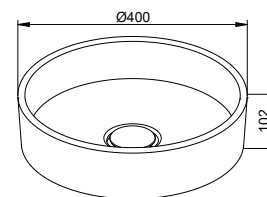

Top-mounted washbasin made of ceramic without tap hole

- Suitable for wall mounted fittings
- Without overflow
- With basin waste
- With ceramic drain cover in matching colour
- With CleanPlus surface sealant

Art.-No.	Diameter	Surface	£
328 80 31 04 00	400 mm	white	431.50
328 80 57 04 00	400 mm	black	431.50

Washbasin base cabinet for top-mounted washbasins 1 front drawer without tap hole

- Pull to open from the top
- With soft-closing mechanism
- Wall mounted

Equipment

- Open shelf across the entire width
- Odour trap G 1 1/4 x 32
- Drawer mat

Illumination (optional)

- Switch on / off via integrated touch sensor or room switch
- 3000 kelvin (warm white)
- Shelf lighting
- LED
- Mains connection required

Electrics (optional)

- 1 shaver socket
- 1 USB and 1 USB-C charging point

Optional drawer divider:

Width 650 mm = 1 x size M

Width 800 mm = 1 x size L

Width 1000 mm = 1 x size M + 1 x size L

Width 1200 mm = 2 x size L