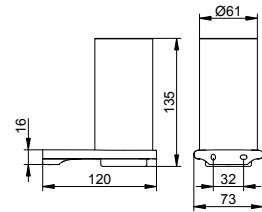

Tumbler holder

- Crystal glass tumbler
- Concealed fixing
- For screwing
- Mounting set included

Art.-No.	Surface	£
115 50 01 90 00	chrome-plated	110.40
115 50 03 90 00	brushed bronze	153.80
115 50 06 90 00	stainless steel-finish	153.80
115 50 13 90 00	brushed black chrome	153.80
115 50 25 90 00	brushed brass	255.00
115 50 29 90 00	brushed rose gold	255.00

Art.-No.	Spare part	£
115 50 00 90 00	Crystal glass tumbler	40.10