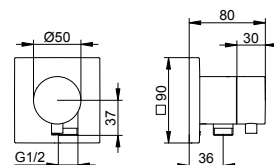

Stop valve concealed for 1 function with wall outlet for shower hose

- Connection type: Rough part G 1/2
- Wall outlet for shower hose G 1/2
- Stop valve with ceramic sealing disks
- Flow rate: 12 l/min
- Intrinsically safe against backflow as per DIN EN 1717
- Suitable for flow heaters
- Sound-tested

Art.-No.	Rosette	Surface	£
595 41 01 11 01	round	chrome-plated	268.60
595 41 01 11 02	square	chrome-plated	275.90
595 41 03 11 01	round	brushed bronze	376.00
595 41 03 11 02	square	brushed bronze	386.20
595 41 06 11 01	round	stainless steel-finish	376.00
595 41 06 11 02	square	stainless steel-finish	386.20
595 41 13 11 01	round	brushed black chrome	376.00
595 41 13 11 02	square	brushed black chrome	386.20
595 41 25 11 01	round	brushed brass	671.40
595 41 25 11 02	square	brushed brass	689.70
595 41 29 11 01	round	brushed rose gold	671.40
595 41 29 11 02	square	brushed rose gold	689.70
595 41 37 11 01	round	black matt	322.30
595 41 37 11 02	square	black matt	331.00
Art.-No.	Required accessories (see generic fittings)		£
595 41 00 01 70	Rough part		210.50