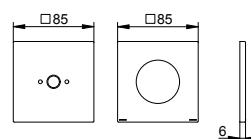

Oversize wall decorative disc for single lever basin mixer concealed 2 holes

- Is required if the wall cut-out is too large
- Extends by: 13 mm

Suitable for:

511 16 XX 02 0X

Art.-No.	Surface	£
511 16 01 00 92	chrome-plated	156.30
511 16 03 00 92	brushed bronze	218.90
511 16 06 00 92	stainless steel-finish	218.90
511 16 13 00 92	brushed black chrome	218.90
511 16 25 00 92	brushed brass	390.90
511 16 29 00 92	brushed rose gold	390.90
511 16 37 00 92	black matt	187.60