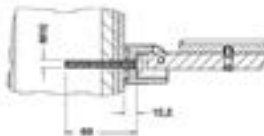

Art.-No.	£
349 95 00 02 00	6.50

More information
at keuco.com

Architectural adaptability. Flexible dimensions, inexhaustible variety and straightforward design: The ROYAL MODULAR 2.0 mirror cabinet adapts to all requirements.