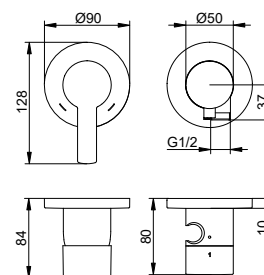

Single lever mixer set concealed for 2 functions with wall outlet for shower hose and hand shower bracket

Single lever mixer (539 51 XX 00 01)

- Connection type: Rough part G 1/2
- Mixing cartridge with ceramic sealing disks
- With temperature limiter
- Flow rate: 23 l/min
- Suitable for flow heaters
- Sound-tested

Diverter valve (595 56 XX 12 01)

- Connection type: Rough part G 1/2
- Wall outlet for shower hose G 1/2
- Hand shower bracket for hoses with conical nuts
- Diverter valve with ceramic sealing disks
- Flow rate: 24 l/min
- Flow rate for hose connection: 17 l/min
- Intrinsically safe against backflow as per DIN EN 1717
- Suitable for flow heaters
- Sound-tested

Art.-No.	Surface	£
539 51 01 12 21	chrome-plated	491.60
539 51 06 12 21	stainless steel-finish	688.10
539 51 17 12 21	aluminium-finish	589.90
539 51 37 12 21	black matt	589.90

Art.-No.	Required accessories (see generic fittings)	£
599 51 00 21 70	Rough part set	451.50