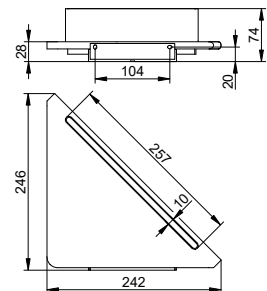

Corner shower shelf with glass wiper

- Concealed fixing
- For screwing or glueing
- Mounting set included
- Glue set included

Art.-No.	Surface	£
146 57 37 01 00	black matt / black	150.10
146 57 51 01 00	white matt / white	150.10

Art.-No.	Spare part	Surface	£
199 59 00 01 37	Glass wiper	black	22.90
199 59 00 01 51	Glass wiper	white	22.90