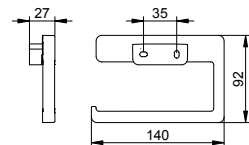

Art.-No.	Spare part	£
127 50 00 90 00	Crystal glass tumbler	21.80

Toilet paper holder

- Swivelling
- Open form
- Roll width up to 120 mm
- Concealed fixing
- For screwing
- Mounting set included

Art.-No.	Surface	£
127 62 01 00 00	chrome-plated	75.70
127 62 06 00 00	stainless steel-finish	121.10
127 62 25 00 00	brushed brass	227.10
127 62 29 00 00	brushed rose gold	227.10