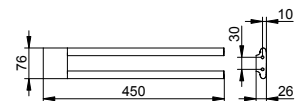

Towel holder 2 arms

- Rigid
- Concealed fixing
- For screwing
- Mounting set included

Art.-No.	Depth	Surface	£
115 18 01 00 00	450 mm	chrome-plated	137.40
115 18 03 00 00	450 mm	brushed bronze	219.90
115 18 06 00 00	450 mm	stainless steel-finish	219.90
115 18 13 00 00	450 mm	brushed black chrome	219.90
115 18 25 00 00	450 mm	brushed brass	412.30
115 18 29 00 00	450 mm	brushed rose gold	412.30