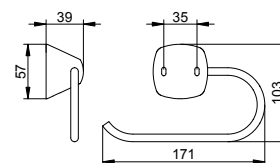

Art.-No.	£
023 50 00 90 00	14.00

Acrylic glass

Suitable for:
027 50 01 00 00

Art.-No.	£
008 50 00 01 00	7.10

Toilet paper holder

- Swivelling
- Open form
- Roll width up to 120 mm
- Concealed fixing
- For screwing
- Mounting set included