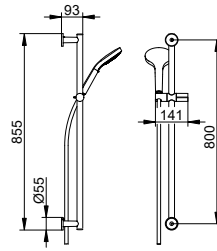

**Shower set IXMO
hand shower with 3 jets**

Hand shower sliding rail (595 85 XX 09 01)

- Sliding bracket for hoses with conical nuts
- Hand shower bracket position usable optionally on left or right
- Adjustable angle of hand shower bracket
- With tile compensation plate (5 mm)
- For screwing or glueing (optional)
- Mounting set included

Hand shower (595 80 XX 03 00)

- Thread connection: G 1/2
- with 3 jets (Normal, soft, massage jet)
- With anti-calcification system
- Flow rate: limited to 12 l/min
- Suitable for flow heaters

Shower hose (549 95 XX 16 00)

- Thread connection: G 1/2
- Conical nuts on both sides
- Twist-protection on both sides
- With anti-kink protection

Art.-No.	Rosette	Surface	£
595 87 01 08 01	round	chrome-plated	298.70
595 87 01 08 02	square	chrome-plated	303.90
595 87 06 08 01	round	stainless steel-finish	603.50
595 87 06 08 02	square	stainless steel-finish	610.70
595 87 25 08 01	round	brushed brass	1,077.70
595 87 25 08 02	square	brushed brass	1,090.50
595 87 29 08 01	round	brushed rose gold	1,077.70
595 87 29 08 02	square	brushed rose gold	1,090.50
595 87 37 08 01	round	black matt	358.50
595 87 37 08 02	square	black matt	364.70

Art.-No.	Optional accessories (see generic fittings)	£
049 94 00 03 00	Glue Set No. 3	26.40

**Shower set EDITION 11
hand shower with 1 jet**

Hand shower sliding rail (511 85 01 09 00)

- Sliding bracket for hoses with conical nuts
- Hand shower bracket position usable optionally on left or right
- Adjustable angle of hand shower bracket
- With tile compensation plate (5 mm)
- For screwing
- Mounting set included

Hand shower (511 80 01 03 00)

- Thread connection: G 1/2
- with 1 jet (Normal jet)
- With anti-calcification system
- Flow rate: limited to 12 l/min
- Suitable for flow heaters
- Sound-tested

Shower hose (549 95 01 16 00)

- Thread connection: G 1/2
- Conical nuts on both sides
- Twist-protection on both sides
- With anti-kink protection