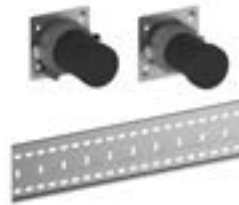

Art.-No.	£
599 53 00 21 70	582.20

1. **Rough part (595 56 00 01 70)**
2. With flushing unit
   - Thread connection: G 1/2
   - Installation Depth: 80 - 110 mm

1. **Mounting rail (595 70 00 00 01)**
2. Vertical or horizontal assembly
   - Stepless assembly of rough parts

Art.-No.	Optional accessories (see chapter)	£
595 71 00 00 01	Fixing bracket set	59.10