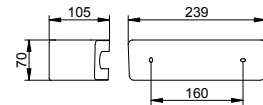

Grab bar

- Max. load capacity 115 kg
- Vertical or horizontal assembly
- Concealed fixing
- For screwing
- Mounting set included

Art.-No.	Surface	£
116 07 01 00 00	chrome-plated	111.00

Shower shelf

- Detachable plastic insert (soap resistant, shatter-proof and UV-resistant)
- Concealed fixing
- For screwing
- Mounting set included