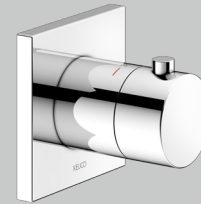

IXMO Shower set 21 (square)

- Thermostatic mixer
- 2-way stop & diverter valve
- Wall outlet for shower hose with hand shower bracket
- Round pencil hand shower (single function)
- Overhead shower 250 mm

01 Chrome-plated