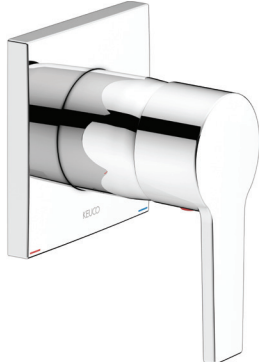

Edition 11 Mixer
square