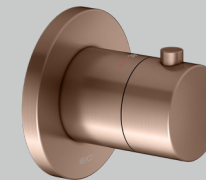

29 Brushed red gold
(Electroplating)