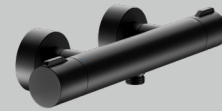

01 Chrome-plated

17 Aluminium finish

37 Black matt

PLN BLUE Shower set 40

Product	Chrome-plated (01)	£ RRP ex vat	Black matt (37)	£ RRP ex vat	Aluminium finish (17)	£ RRP ex vat
Thermostatic shower mixer	539 26 01 10 01	295.00	539 26 37 10 01	343.80	539 26 17 10 01	372.40
Shower set - 855 mm rail, triple function hand shower, shower hose 1600 mm	595 87 01 08 01	298.70	595 87 37 08 01	358.50	595 87 17 08 01	358.50
PLAN BLUE Shower set 40		593.70		702.30		730.90