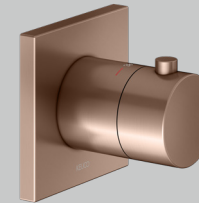

29 Brushed red gold
(Electroplating)