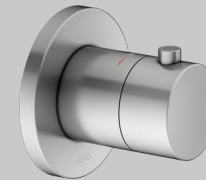

06 Brushed Stainless Steel
(PVD finish)