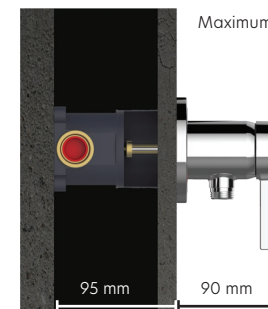

Single-Lever Mixer