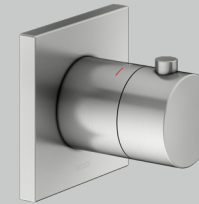

- Thermostatic mixer
- 2-way stop & diverter valve
- Wall outlet for shower hose
- Shower set with hand shower sliding rail, hand shower (triple function) and shower hose

01 Chrome-plated

03 Brushed bronze
(PVD finish)