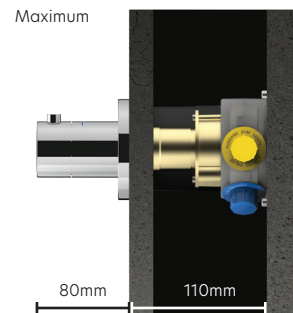

IXMO Depth compensation

The intelligent depth compensation feature of IXMO fittings can be finely adjusted for installation depths anywhere from 80 to 110 mm. The distance the single-lever mixer and the thermostat project out from the wall is always 80 mm.

Thermostat