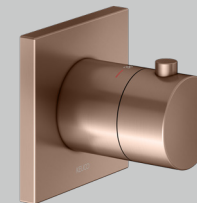

29 Brushed red gold
(Electroplating)