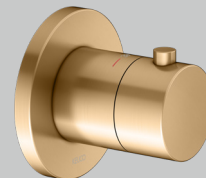

25 Brushed brass
(Electroplating)