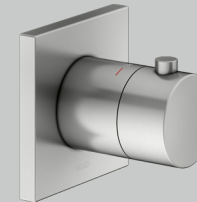

- Thermostatic mixer
- 2-way stop & diverter valve with wall outlet for shower hose and hand shower bracket
- Round pencil hand shower (single function)

01 Chrome-plated

03 Brushed bronze
(PVD finish)

06 Brushed Stainless Steel
(PVD finish)