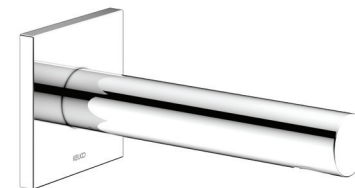

Bath filler 202 mm
round 01 Chrome-plat-
ed

Bath filler 152 mm
square 01 Chrome-plat-
ed

Bath filler 202 mm
square 01 Chrome-plat-
ed

Options

Mounting rails		£ RRP ex vat
Mounting rail 570 mm	595 70 00 00 01	50.00
Mounting rail 800 mm	595 70 00 00 02	69.40
Mounting rail 1250 mm	595 70 00 00 03	103.60
Fixing bracket set for mounting rail (2 pieces)	595 71 00 00 01	59.10