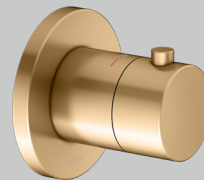

25 Brushed brass
(Electroplating)