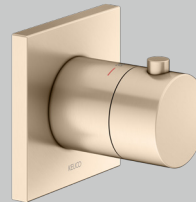

03 Brushed bronze
(PVD finish)