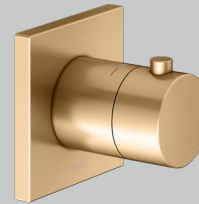

25 Brushed brass
(Electroplating)