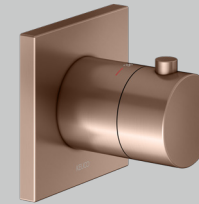

29 Brushed red gold
(Electroplating)