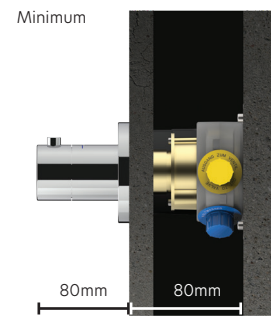

And thanks to the intelligent depth-compensation feature, it can be flexibly adjusted by any amount from 65 to 95 mm.

Thermostat

Single-Lever Mixer

IXMO Depth compensation

The intelligent depth compensation feature of IXMO fittings can be finely adjusted for installation depths anywhere from 80 to 110 mm. The distance the single-lever mixer and the thermostat project out from the wall is always 80 mm.

Thermostat

Single-Lever Mixer

Interchanged waterways

In cases where the water pipes are interchanged in the bathroom, no additional adapter needs to be acquired. This is because IXMO thermostats have an integrated solution, which allows the assemblies to be simply swapped in the rough part.