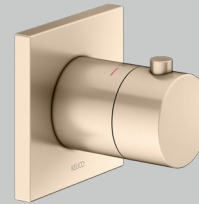

03 Brushed bronze
(PVD finish)