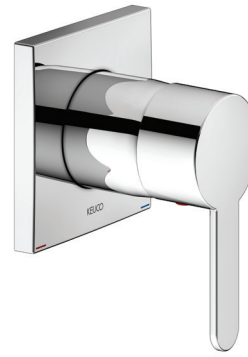

IXMO Flat Mixer
square