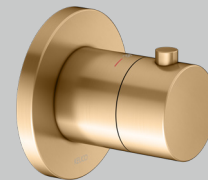

25 Brushed brass
(Electroplating)