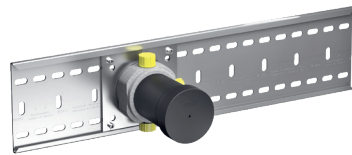

All modules can be flexibly installed in a 360° range, with the exception of the single-lever mixer. The mounting rail can be used in either a horizontal or vertical position.