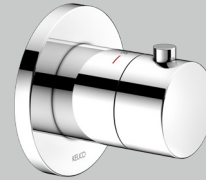

IXMO Shower set 9 (round)

- Thermostatic mixer
- 2-way stop & diverter valve with wall outlet for shower hose
- Shower set with hand shower sliding rail, hand shower (triple function) and shower hose
- Overhead shower 250 mm

01 Chrome-plated