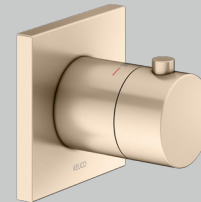

03 Brushed bronze
(PVD finish)