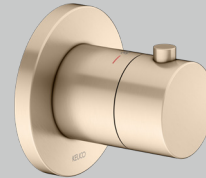

03 Brushed bronze
(PVD finish)