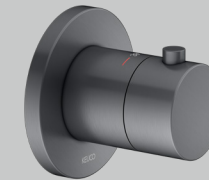

13 Brushed black chrome
(PVD finish)