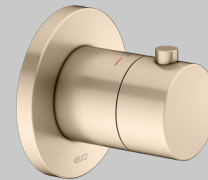

03 Brushed bronze
(PVD finish)