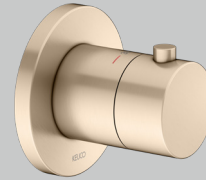

03 Brushed bronze
(PVD finish)