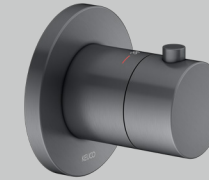

13 Brushed black chrome
(PVD finish)