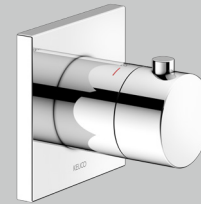

IXMO Shower set 25 (square)

- Thermostatic mixer
- 2-way diverter valve with wall outlet for shower hose and hand shower bracket
- Round pencil hand shower (single function)
- Stop valve
- Overhead shower 250 mm

01 Chrome-plated