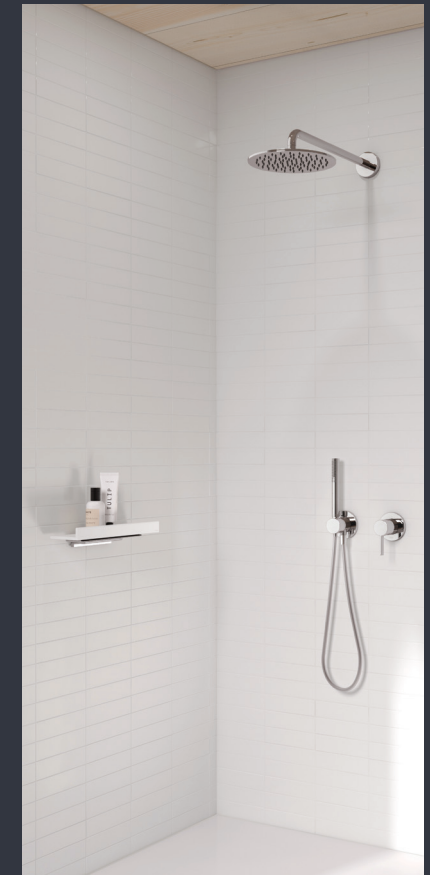

reddot award 2016
winner

DESIGN PLUS

powered by: LSH

GERMAN
DESIGN
AWARD
2018

GERMAN
INNOVATION
AWARD '18

Less can do more

Combining functions produces a completely unique design approach. Together with KEUCO developers, the designer Dominik Tesseroux (Tesseroux+Partner) created a multiple award-winning design icon.

The reason why IXMO's design is so consistently minimalistic is because the functionality is so compactly integrated.