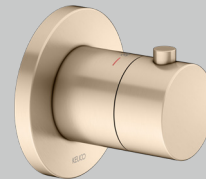

03 Brushed bronze
(PVD finish)