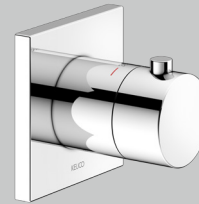

IXMO Shower set 10 (square)

- Thermostatic mixer
- 2-way stop & diverter valve with wall outlet for shower hose
- Shower set with hand shower sliding rail, hand shower (triple function) and shower hose
- Overhead shower 250 mm

01 Chrome-plated