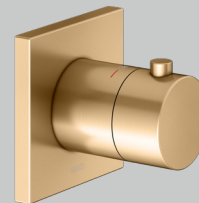

25 Brushed brass
(Electroplating)