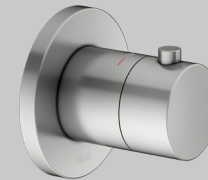

06 Brushed Stainless Steel
(PVD finish)