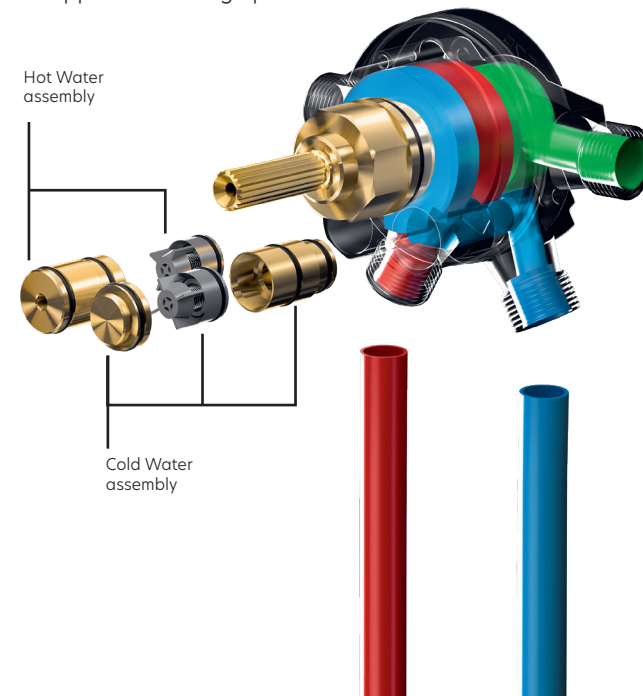

Thermostat

Single-Lever Mixer

Interchanged waterways

In cases where the water pipes are interchanged in the bathroom, no additional adapter needs to be acquired. This is because IXMO thermostats have an integrated solution, which allows the assemblies to be simply swapped in the rough part.