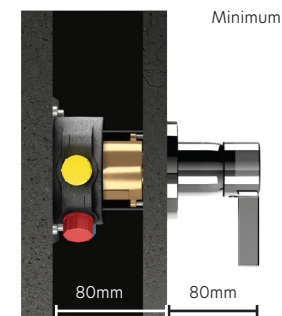

Single-Lever Mixer