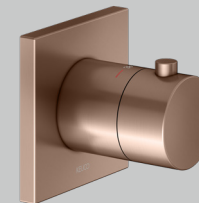

29 Brushed red gold
(Electroplating)