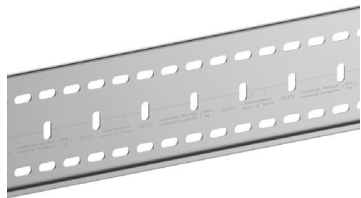

Bath filler 202 mm
round 01 Chrome-plat-
ed

Bath filler 152 mm
square 01 Chrome-plat-
ed

Bath filler 202 mm
square 01 Chrome-plat-
ed

Options

Mounting rails		£ RRP ex vat
Mounting rail 570 mm	595 70 00 00 01	50.00
Mounting rail 800 mm	595 70 00 00 02	69.40
Mounting rail 1250 mm	595 70 00 00 03	103.60
Fixing bracket set for mounting rail (2 pieces)	595 71 00 00 01	59.10