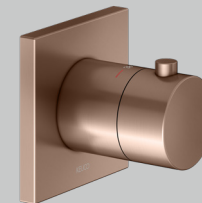

29 Brushed red gold
(Electroplating)