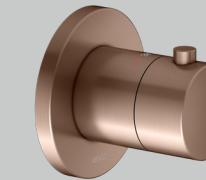

29 Brushed red gold
(Electroplating)