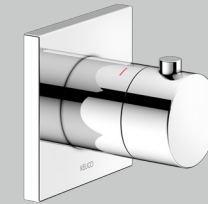

IXMO Bath tub set 31 (square)

- Thermostatic mixer
- 2-way stop & diverter valve
- Wall outlet for shower hose
- Shower set with hand shower sliding rail, hand shower (triple function) and shower hose

01 Chrome-plated