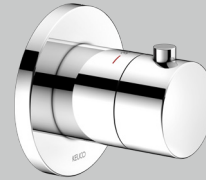

IXMO Shower set 26 (round)

- Thermostatic mixer
- 2-way diverter valve with wall outlet for shower hose
- Stop valve
- Shower set with hand shower sliding rail, hand shower (triple function) and shower hose
- Overhead shower 250 mm

01 Chrome-plated