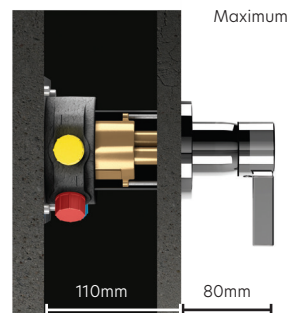

Single-Lever Mixer