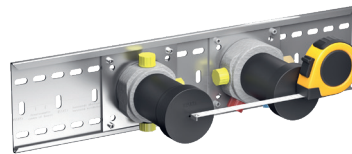

The temporary plugs have register marks on the front, with the help of which the distance between modules can be precisely measured. On the rail the functional parts can be shifted by any amount.