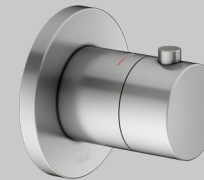

IXMO Bath tub set 28 (round)

- Thermostatic mixer
- 2-way stop & diverter valve with wall outlet for shower hose and hand shower bracket
- Round pencil hand shower (single function)

01 Chrome-plated

03 Brushed bronze
(PVD finish)