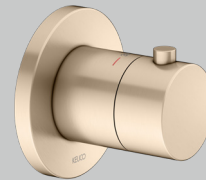

03 Brushed bronze
(PVD finish)