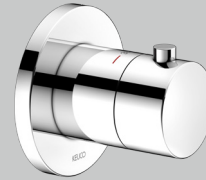

IXMO Shower set 7 (round)

- Thermostatic mixer
- 2-way stop & diverter valve with wall outlet for shower hose and hand shower bracket
- Round pencil hand shower (single function)
- Overhead shower 250 mm