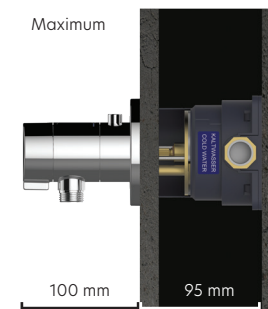

Thermostat