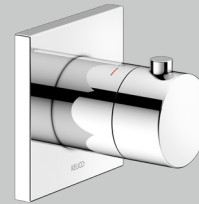

01 Chrome-plated