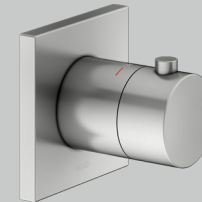

06 Brushed Stainless Steel
(PVD finish)