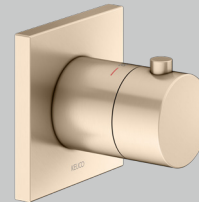

03 Brushed bronze
(PVD finish)