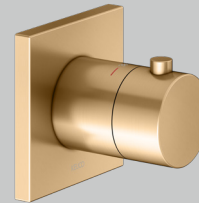

25 Brushed brass
(Electroplating)