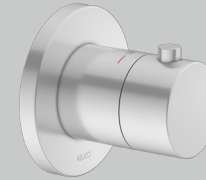

17 Aluminium finish