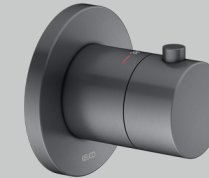

13 Brushed black chrome
(PVD finish)