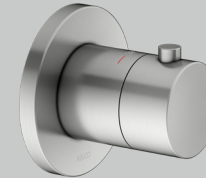

06 Brushed Stainless Steel
(PVD finish)