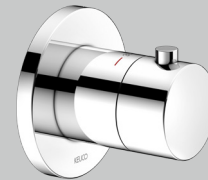

IXMO Shower set 20 (round)

- Thermostatic mixer
- 2-way stop & diverter valve
- Wall outlet for shower hose with hand shower bracket
- Round pencil hand shower (single function)
- Overhead shower 250 mm

01 Chrome-plated