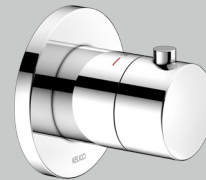

IXMO Shower set 22 (round)

- Thermostic mixer
- 2-way stop & diverter valve
- Wall outlet for shower hose
- Shower set with hand shower sliding rail, hand shower (triple function) and shower hose
- Overhead shower 250 mm

01 Chrome-plated