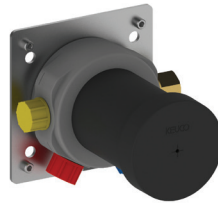

Rough part for single lever mixer
(51551, 51151, 59551)

Rough part		£ RRP ex vat
595 47 00 01 70	Rough part for 1/2" connection for bath spout (optional)	138.90