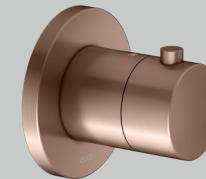

29 Brushed red gold
(Electroplating)

37 Black matt

- Thermostatic mixer 1
- 3-way stop & diverter valve 2
- Cover cap for waste & overflow set 3

IXMO Bath tub set 32 (round)

Product	Chrome-plated (01)	£ RRP ex vat	Stainless steel finish (06)	£ RRP ex vat	Brushed bronze (03) Brushed black chrome (13)	£ RRP ex vat	Brushed brass (25) Brushed red gold (29)	£ RRP ex vat	Black matt (37)	£ RRP ex vat
Thermostatic mixer	595 53 01 00 01	202.10	595 53 06 00 01	282.90	595 53 XX 00 01	282.90	595 53 XX 00 01	505.20	595 53 37 00 01	242.50
Rough part for thermostatic mixer	595 53 00 00 70	333.50	595 53 00 00 70	333.50	595 53 00 00 70	333.50	595 53 00 00 70	333.50	595 53 00 00 70	333.50
3-way stop & diverter valve	595 49 01 10 01	295.80	595 49 06 10 01	414.20	595 49 XX 10 01	414.20	595 49 XX 10 01	739.60	595 49 37 10 01	355.00
Rough part for 3-way diverter	595 48 00 00 70	214.40	595 48 00 00 70	214.40	595 48 00 00 70	214.40	595 48 00 00 70	214.40	595 48 00 00 70	214.40
Overhead shower 250 mm	598 86 01 02 01	223.90	598 86 06 02 01	313.50	598 86 XX 02 01	313.50	598 86 XX 02 01	559.80	598 86 37 02 01	268.70
Wall mounted shower arm 450 mm	516 88 01 04 00	251.80	516 88 06 04 00	352.50	516 88 XX 04 00	352.50	516 88 XX 04 00	629.60	516 88 37 04 00	302.20
Shower set - 855 mm rail, triple function hand shower, shower hose 1600 mm	595 87 01 08 01	298.70	595 87 06 08 01	603.50			595 87 XX 08 01	1,077.70	595 87 37 08 01	358.50
Hand shower sliding rail - 855 mm					515 85 XX 09 00	333.90				
Hand shower - triple function					595 80 XX 03 00	128.00				
Shower hose 1600 mm					599 95 XX 16 00	233.90				
Wall outlet for shower hose	595 47 01 00 01	138.40	595 47 06 00 01	193.80	595 47 XX 00 01	193.80	595 47 XX 00 01	346.10	595 47 37 00 01	166.10
Rough part for 1/2" connection	595 47 00 01 70	138.90	595 47 00 01 70	138.90	595 47 00 01 70	138.90	595 47 00 01 70	138.90	595 47 00 01 70	138.90
Mounting rail 570 mm	595 70 00 00 01	50.00	595 70 00 00 01	50.00	595 70 00 00 01	50.00	595 70 00 00 01	50.00	595 70 00 00 01	50.00
IXMO Bath tub set 32 (round)		2,147.50		2,897.20		2,989.50		4,594.80		2,429.80