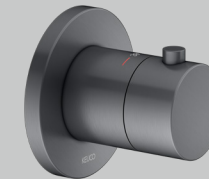

13 Brushed black chrome
(PVD finish)