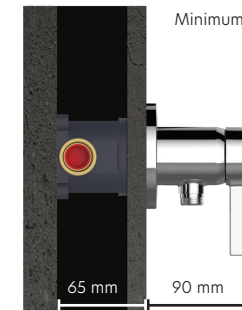

Single-Lever Mixer