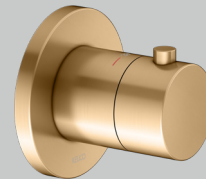

25 Brushed brass
(Electroplating)