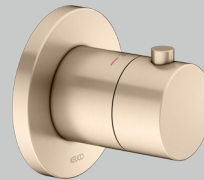

03 Brushed bronze
(PVD finish)