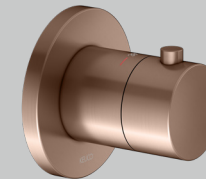

29 Brushed red gold
(Electroplating)