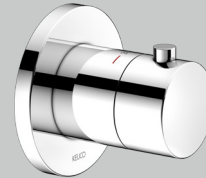

IXMO Shower set 24 (round)

- Thermostatic mixer
- 2-way diverter valve with wall outlet for shower hose and hand shower bracket
- Round pencil hand shower (single function)
- Stop valve
- Overhead shower 250 mm

01 Chrome-plated