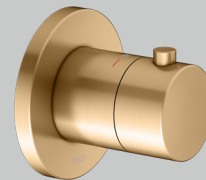

25 Brushed brass
(Electroplating)