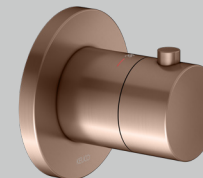

29 Brushed red gold
(Electroplating)