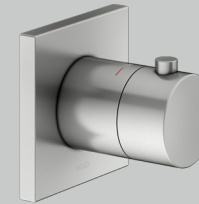

06 Brushed Stainless Steel
(PVD finish)