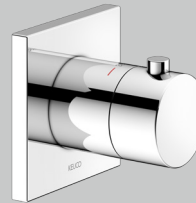

IXMO Bath tub set 29 (square)

- Thermostatic mixer
- 2-way stop & diverter valve with wall outlet for shower hose and hand shower bracket
- Round pencil hand shower (single function)

01 Chrome-plated