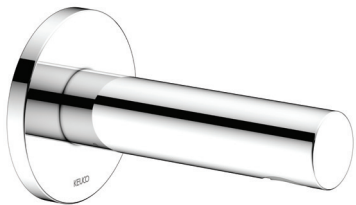

Bath spouts

Product	Chrome-plated (01)	£ RRP ex vat	Brushed bronze (03) Stainless steel finish (06) Brushed black chrome (13)	£ RRP ex vat	Brushed brass (25) Brushed red gold (29)	£ RRP ex vat	37 Black matt (37)	£ RRP ex vat
Bath filler (round) spout 152 mm	595 45 01 00 01	222.20	595 45 XX 00 01	311.10	595 45 XX 00 01	555.60	595 45 37 00 01	266.70
Bath filler (round) spout 202 mm	595 45 01 01 01	238.40	595 45 XX 01 01	333.80	595 45 XX 01 01	596.10	595 45 37 01 01	286.10
Bath filler (square) spout 152 mm	595 45 01 00 02	232.80	595 45 XX 00 02	326.00	595 45 XX 00 02	582.10	595 45 37 00 02	279.40
Bath filler (square) spout 202 mm	595 45 01 01 02	249.20	595 45 XX 01 02	348.90	595 45 XX 01 02	623.10	595 45 37 01 02	299.10

For desired finish replace **XX** with
03 Brushed bronze / **06** Stainless steel finish / **13** Brushed black chrome / **25** Brushed brass / **29** Brushed red gold

Bath filler 152 mm
round 01 Chrome-plat-
ed