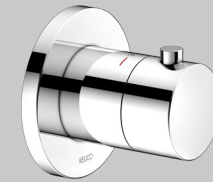

IXMO Bath tub set 30 (round)

- Thermostic mixer
- 2-way stop & diverter valve
- Wall outlet for shower hose
- Shower set with hand shower sliding rail, hand shower (triple function) and shower hose

01 Chrome-plated