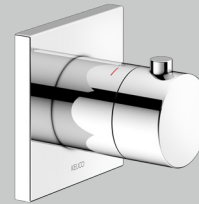

IXMO Shower set 8 (square)

- Thermostatic mixer
- 2-way stop & diverter valve with wall outlet for shower hose and hand shower bracket
- Round pencil hand shower (single function)
- Overhead shower 250 mm

01 Chrome-plated