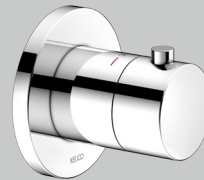

IXMO Bath tub set 28 (round)

- Thermostatic mixer
- 2-way stop & diverter valve with wall outlet for shower hose and hand shower bracket
- Round pencil hand shower (single function)

01 Chrome-plated