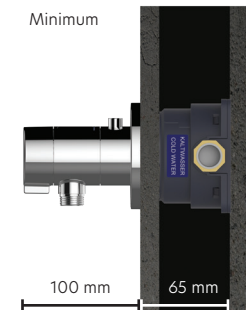

Thermostat