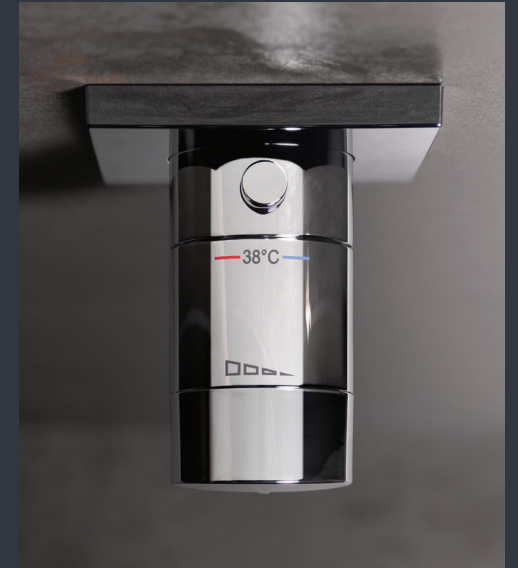

Welcome to IXMO

Nothing is more difficult than making complexity seem simple.

Whatever you are planning – a private ambience, a hotel bathroom, a wellness oasis, or a barrier-free application for people with reduced mobility – IXMO always has the perfect solution, ensuring a maximum in planning freedom to make it a success.

Our IXMO products are made in our own production facility in Hemer. Minimalism "made in Germany", with maximum quality standards.