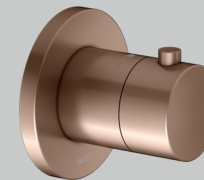

29 Brushed red gold
(Electroplating)