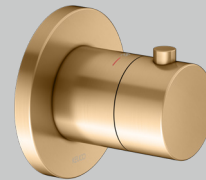

25 Brushed brass
(Electroplating)