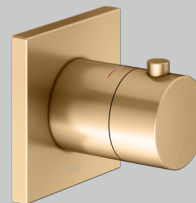

25 Brushed brass
(Electroplating)