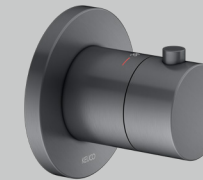

13 Brushed black chrome
(PVD finish)