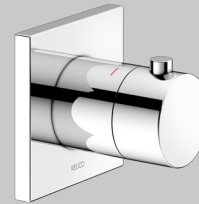

IXMO Shower set 23 (square)

- Thermostic mixer
- 2-way stop & diverter valve
- Wall outlet for shower hose
- Shower set with hand sshoer sliding rail, hand shower (triple function) and shower hose
- Overhead shower 250 mm

01 Chrome-plated