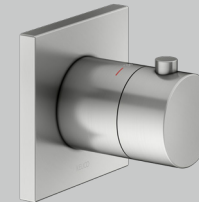

06 Brushed Stainless Steel
(PVD finish)