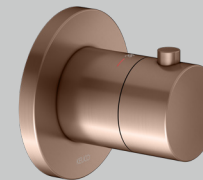

29 Brushed red gold
(Electroplating)