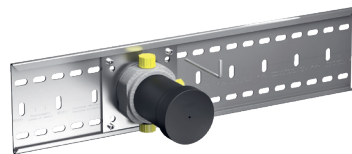

The functional unit can be finely adjusted with the threaded pins in such a way that it is aligned perfectly against the wall at right angles. When the mounting rail is used, the threaded pins are used to fasten the modules to the rail.