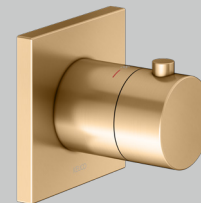

25 Brushed brass
(Electroplating)