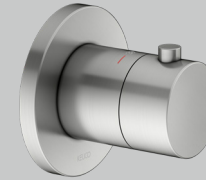

06 Brushed Stainless Steel
(PVD finish)