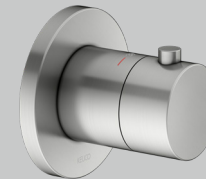

06 Brushed Stainless Steel
(PVD finish)