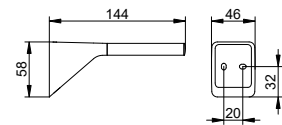

Art.-No.	Surface	£
146 63 01 00 00	chrome-plated	44.40
146 63 37 00 00	matt black	57.70

Toilet brush set

- Removable plastic insert
- Crystal glass container housing frosted
- Concealed fixing
- For screwing or glueing
- Mounting set included
- Glue set included
- Spare brush head included