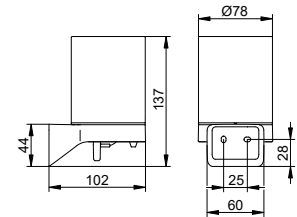

Art.-No.	Surface	£
146 52 01 90 00	chrome-plated	113.30
146 52 37 90 00	matt black	147.30

Art.-No.	Spare part	£
199 52 00 00 24	Crystal glass tumbler	frosted 46.90
199 52 00 01 00	Pump	27.50
199 52 37 00 24	Crystal glass tumbler	black 46.90

Tumbler holder

- Crystal glass tumbler
- Concealed fixing
- For screwing or glueing
- Mounting set included
- Glue set included