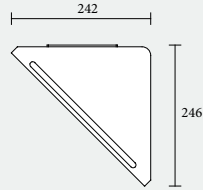

Shower shelf for corner installation with glass wiper

To be screwed or glued in place
Mounting set and adhesive set included

146 57 37 01 00 matt black
146 57 51 01 00 matt white