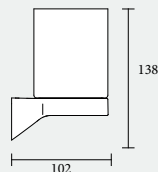

TECHNICAL DATA FOR AVENO ACCESSORIES

Towel rail

Width x: 600 / 800 mm

To be screwed or glued in place
Mounting set and adhesive set included

600 mm: **146 01 01 06 00** chrome-plated
146 01 37 06 00 matt black

800 mm: **146 01 01 08 00** chrome-plated
146 01 37 08 00 matt black

Grab bar

to be screwed in place, mounting set included

146 07 01 00 00 chrome-plated
146 07 37 00 00 matt black

Tumbler holder

To be screwed or glued in place
Mounting set and adhesive set included

- with crystal glass tumbler

146 50 01 90 00 chrome-plated
146 50 37 90 00 matt black

Soap dispenser for liquid soap

To be screwed or glued in place
Mounting set and adhesive set included

- with holder and pump
- Capacity: approx 180 ml
- Dosage: approx 0,5 ml/stroke

146 52 01 90 00 chrome-plated
146 52 37 90 00 matt black