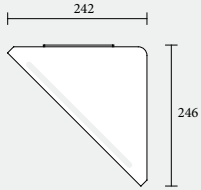

Shower shelf for corner installation

To be screwed or glued in place
Mounting set and adhesive set included

146 57 37 00 00 matt black
146 57 51 00 00 matt white