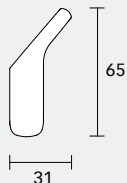

### Towel rail

Width x: 600 / 800 mm

To be screwed or glued in place  
Mounting set and adhesive set included

600 mm: **146 01 01 06 00** chrome-plated  
**146 01 37 06 00** matt black

800 mm: **146 01 01 08 00** chrome-plated  
**146 01 37 08 00** matt black

### Soap dispenser for liquid soap

To be screwed or glued in place  
Mounting set and adhesive set included

- with holder and pump
- Capacity: approx 180 ml
- Dosage: approx 0,5 ml/stroke

**146 52 01 90 00** chrome-plated  
**146 52 37 90 00** matt black