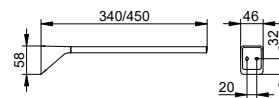

Art.-No.	Depth	Surface	£
146 22 01 00 00	340 mm	chrome-plated	70.30
146 20 01 00 00	450 mm	chrome-plated	72.20
146 22 37 00 00	340 mm	matt black	91.40
146 20 37 00 00	450 mm	matt black	93.90