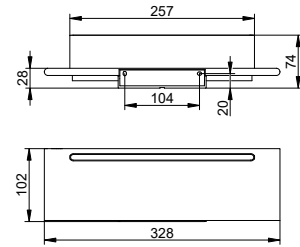

Shower shelf with glass wiper

- Concealed fixing
- For screwing or glueing
- Mounting set included
- Glue set included

Art.-No.	Surface	£
146 59 37 00 00	matt black / black	138.00
146 59 51 00 00	matt white / white	138.00

Art.-No.	Spare part	Surface	£
199 59 00 01 37	Glass wiper	black	21.40
199 59 00 01 51	Glass wiper	white	21.40