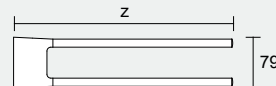

### Soap dispenser for liquid soap

To be screwed or glued in place  
Mounting set and adhesive set included

- with holder and pump
- Capacity: approx 180 ml
- Dosage: approx 0,5 ml/stroke

**146 52 01 90 00** chrome-plated  
**146 52 37 90 00** matt black