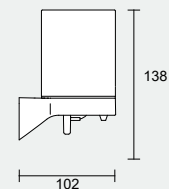

TECHNICAL DATA FOR AVENO ACCESSORIES

Towel rail

Width x: 600 / 800 mm

To be screwed or glued in place
Mounting set and adhesive set included

600 mm: **146 01 01 06 00** chrome-plated
146 01 37 06 00 matt black

800 mm: **146 01 01 08 00** chrome-plated
146 01 37 08 00 matt black

Grab bar

to be screwed in place, mounting set included

146 07 01 00 00 chrome-plated
146 07 37 00 00 matt black

Tumbler holder

To be screwed or glued in place
Mounting set and adhesive set included

- with crystal glass tumbler

146 50 01 90 00 chrome-plated
146 50 37 90 00 matt black

Soap dispenser for liquid soap

To be screwed or glued in place
Mounting set and adhesive set included

- with holder and pump
- Capacity: approx 180 ml
- Dosage: approx 0,5 ml/stroke

146 52 01 90 00 chrome-plated
146 52 37 90 00 matt black