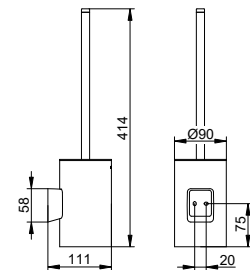

Art.-No.	Surface	£
146 64 01 90 00	chrome-plated	101.20
146 64 37 90 00	matt black	131.50

Art.-No.	Spare part	Surface	£
149 72 00 40 00	Toilet brush head	black	9.90
149 72 00 41 00	Toilet brush head	white	9.90
149 72 01 40 00	Toilet brush with handle	chrome-plated / white	34.90
149 72 37 40 01	Toilet brush with handle	matt black / black	34.90
199 64 01 00 15	Crystal glass container housing	chrome-plated / white	80.20
199 64 37 00 07	Plastic insert	black	8.10
199 64 37 00 15	Crystal glass container housing	matt black / black	80.20
199 64 51 00 07	Plastic insert	white	8.10