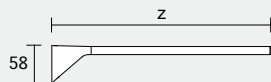

### Soap dispenser for liquid soap

To be screwed or glued in place  
Mounting set and adhesive set included

- with holder and pump
- Capacity: approx 180 ml
- Dosage: approx 0,5 ml/stroke

**146 52 01 90 00** chrome-plated  
**146 52 37 90 00** matt black