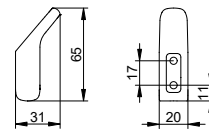

Towel hook

- Concealed fixing
- For screwing or glueing
- Mounting set included
- Glue set included

Art.-No.	Surface	£
146 14 01 00 00	chrome-plated	18.70
146 14 37 00 00	matt black	24.30

Towel holder

- 2 arms
- Rigid
- Concealed fixing
- For screwing or glueing
- Mounting set included
- Glue set included