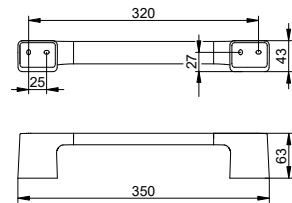

Art.-No.	Surface	£
146 07 01 00 00	chrome-plated	99.50
146 07 37 00 00	matt black	129.40