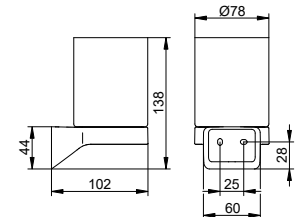

Art.-No.	Surface	£
146 50 01 90 00	chrome-plated	85.20
146 50 37 90 00	matt black	110.80

Art.-No.	Spare part	£
190 50 00 90 00	Crystal glass tumbler	37.90