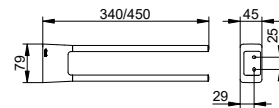

Art.-No.	Depth	Surface	£
146 19 01 00 00	340 mm	chrome-plated	93.00
146 18 01 00 00	450 mm	chrome-plated	94.60
146 19 37 00 00	340 mm	matt black	120.90
146 18 37 00 00	450 mm	matt black	122.90

Towel holder

- 1 arm
- Rigid
- Concealed fixing
- For screwing or glueing
- Mounting set included
- Glue set included