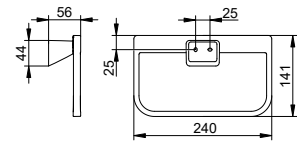

Towel ring

- Swivelling
- Closed form
- Concealed fixing
- For screwing or glueing
- Mounting set included
- Glue set included

Art.-No.	Surface	£
146 21 01 00 00	chrome-plated	100.50
146 21 37 00 00	matt black	130.70

Soap dispenser for liquid soap

- Filling capacity 180 ml
- Dosage quantity 0.5 ml/stroke
- Operating from below
- Top loading
- Crystal glass tumbler frosted
- Concealed fixing
- For screwing or glueing
- Mounting set included
- Glue set included