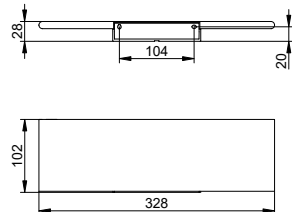

Shower shelf

- Concealed fixing
- For screwing or glueing
- Mounting set included
- Glue set included

Art.-No.	Surface	£
146 58 37 00 00	matt black	121.30
146 58 51 00 00	matt white	121.30