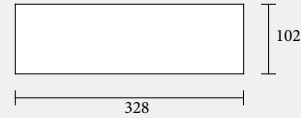

Shower shelf

To be screwed or glued in place
Mounting set and adhesive set included

146 58 37 00 00 matt black
146 58 51 00 00 matt white