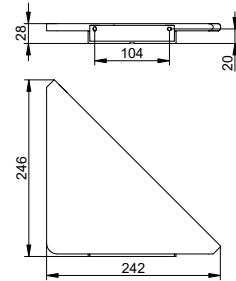

Corner shower shelf

- Concealed fixing
- For screwing or glueing
- Mounting set included
- Glue set included

Art.-No.	Surface	£
146 57 37 00 00	matt black	133.20
146 57 51 00 00	matt white	133.20