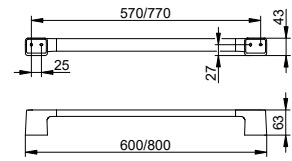

Towel rail

- Concealed fixing
- For screwing or glueing
- Mounting set included
- Glue set included

Art.-No.	Width	Surface	£
146 01 01 06 00	600 mm	chrome-plated	109.70
146 01 01 08 00	800 mm	chrome-plated	125.30
146 01 37 06 00	600 mm	matt black	142.70
146 01 37 08 00	800 mm	matt black	162.90

Grab bar

- Max. load capacity 115 kg
- Vertical or horizontal assembly
- Concealed fixing
- For screwing
- Mounting set included