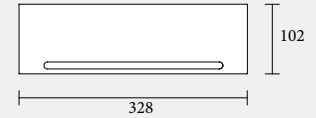

Shower shelf with glass wiper

To be screwed or glued in place
Mounting set and adhesive set included

146 59 37 00 00 matt black
146 59 51 00 00 matt white