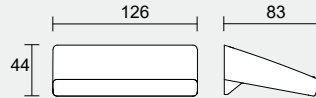

Toilet paper holder

To be screwed or glued in place
Mounting set and adhesive set included

- open form
- for roll widths up to 100 mm

146 62 01 00 00 chrome-plated
146 62 37 00 00 matt black