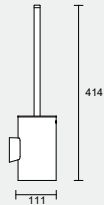

Toilet brush set

To be screwed or glued in place
Mounting set and adhesive set included

- Removable plastic container
- Crystal glass housing, matt
- Brush with handle and spare brush head

146 64 01 90 00 chrome-plated
146 64 37 90 00 matt black