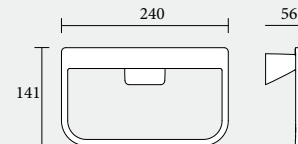

### Towel rail

Width x: 600 / 800 mm

To be screwed or glued in place  
Mounting set and adhesive set included

600 mm: **146 01 01 06 00** chrome-plated  
**146 01 37 06 00** matt black

800 mm: **146 01 01 08 00** chrome-plated  
**146 01 37 08 00** matt black

### Soap dispenser for liquid soap

To be screwed or glued in place  
Mounting set and adhesive set included

- with holder and pump
- Capacity: approx 180 ml
- Dosage: approx 0,5 ml/stroke

**146 52 01 90 00** chrome-plated  
**146 52 37 90 00** matt black