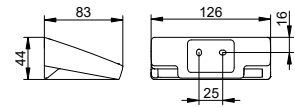

Toilet paper holder

- Rigid
- Open form
- With roll brake
- Roll width bis 100 mm
- Concealed fixing
- For screwing or glueing
- Mounting set included
- Glue set included

Art.-No.	Surface	£
146 62 01 00 00	chrome-plated	81.50
146 62 37 00 00	matt black	106.00

Spare paper holder

- Horizontal assembly
- Roll width up to 120 mm
- Number of rolls: 1 piece
- Concealed fixing
- For screwing or glueing
- Mounting set included
- Glue set included