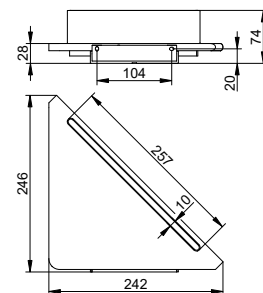

Corner shower shelf with glass wiper

- Concealed fixing
- For screwing or glueing
- Mounting set included
- Glue set included

Art.-No.	Surface	£
146 57 37 01 00	matt black / black	150.10
146 57 51 01 00	matt white / white	150.10

Art.-No.	Spare part	Surface	£
199 59 00 01 37	Glass wiper	black	21.40
199 59 00 01 51	Glass wiper	white	21.40