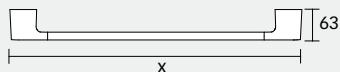

TECHNICAL DATA FOR AVENO ACCESSORIES

Towel rail

Width x: 600 / 800 mm

To be screwed or glued in place
Mounting set and adhesive set included

600 mm: **146 01 01 06 00** chrome-plated
146 01 37 06 00 matt black

800 mm: **146 01 01 08 00** chrome-plated
146 01 37 08 00 matt black

Grab bar

to be screwed in place, mounting set included

146 07 01 00 00 chrome-plated
146 07 37 00 00 matt black

Tumbler holder

To be screwed or glued in place
Mounting set and adhesive set included

- with crystal glass tumbler

146 50 01 90 00 chrome-plated
146 50 37 90 00 matt black

Soap dispenser for liquid soap

To be screwed or glued in place
Mounting set and adhesive set included

- with holder and pump
- Capacity: approx 180 ml
- Dosage: approx 0,5 ml/stroke

146 52 01 90 00 chrome-plated
146 52 37 90 00 matt black