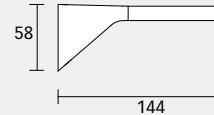

Shower shelf for corner installation

To be screwed or glued in place
Mounting set and adhesive set included

146 57 37 00 00 matt black
146 57 51 00 00 matt white

Shower shelf for corner installation with glass wiper

To be screwed or glued in place
Mounting set and adhesive set included

146 57 37 01 00 matt black
146 57 51 01 00 matt white

Shower shelf

To be screwed or glued in place
Mounting set and adhesive set included

146 58 37 00 00 matt black
146 58 51 00 00 matt white

Shower shelf with glass wiper

To be screwed or glued in place
Mounting set and adhesive set included

146 59 37 00 00 matt black
146 59 51 00 00 matt white

Toilet brush set

To be screwed or glued in place
Mounting set and adhesive set included

- Removable plastic container
- Crystal glass housing, matt
- Brush with handle and spare brush head

146 64 01 90 00 chrome-plated
146 64 37 90 00 matt black

Toilet paper holder

To be screwed or glued in place
Mounting set and adhesive set included

- open form
- for roll widths up to 100 mm

146 62 01 00 00 chrome-plated
146 62 37 00 00 matt black

Spare toilet paper holder

To be screwed or glued in place
Mounting set and adhesive set included

146 63 01 00 00 chrome-plated
146 63 37 00 00 matt black

Discover
AVENO
at keuco.com