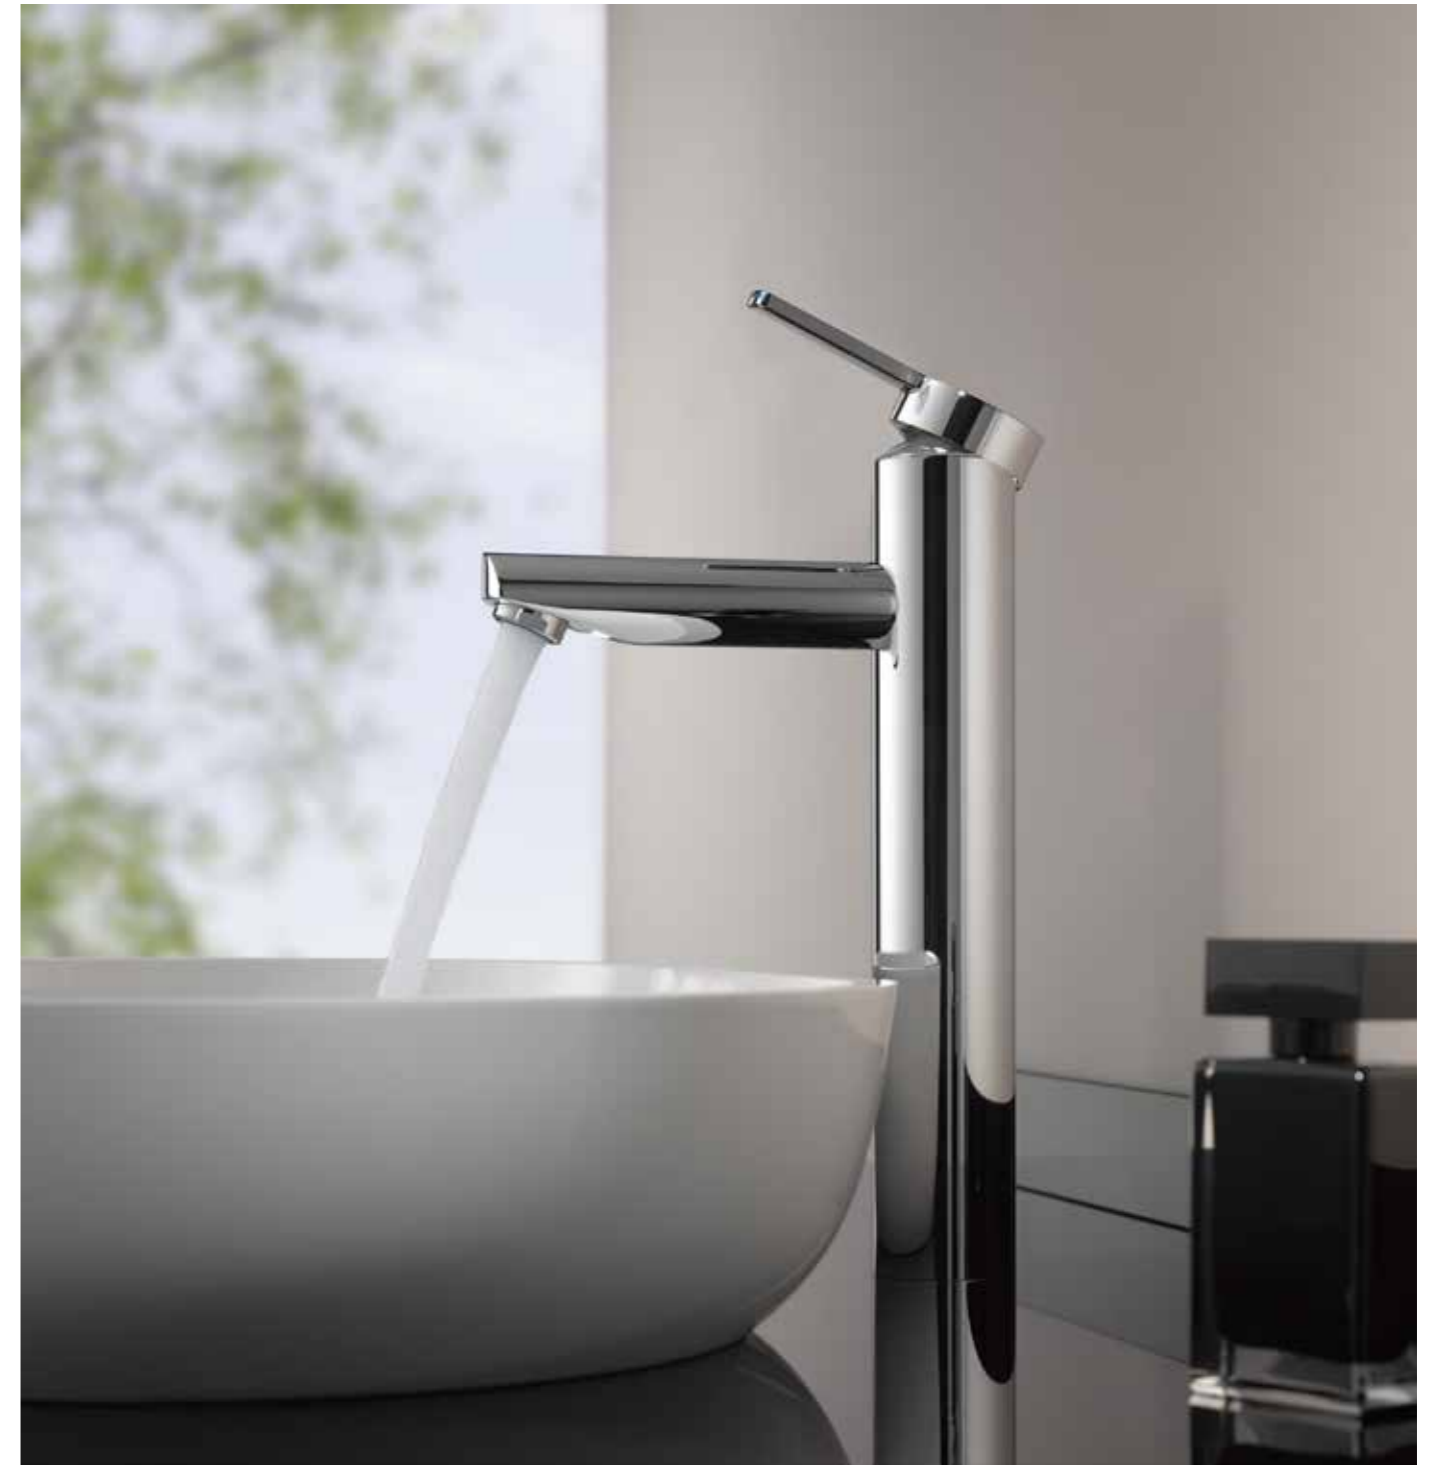

Colour:
51516 011101 Chrome-plated Price: £ 305.90 *
51516 131101 Brushed Black Chrome Price: £ 580.30 *
51516 031101 Brushed Bronze Price: £ 580.30 *
51516 051101 Brushed Nickel Price: £ 580.30 *

Required rough part for installation
59916 000075 Price: £126.00