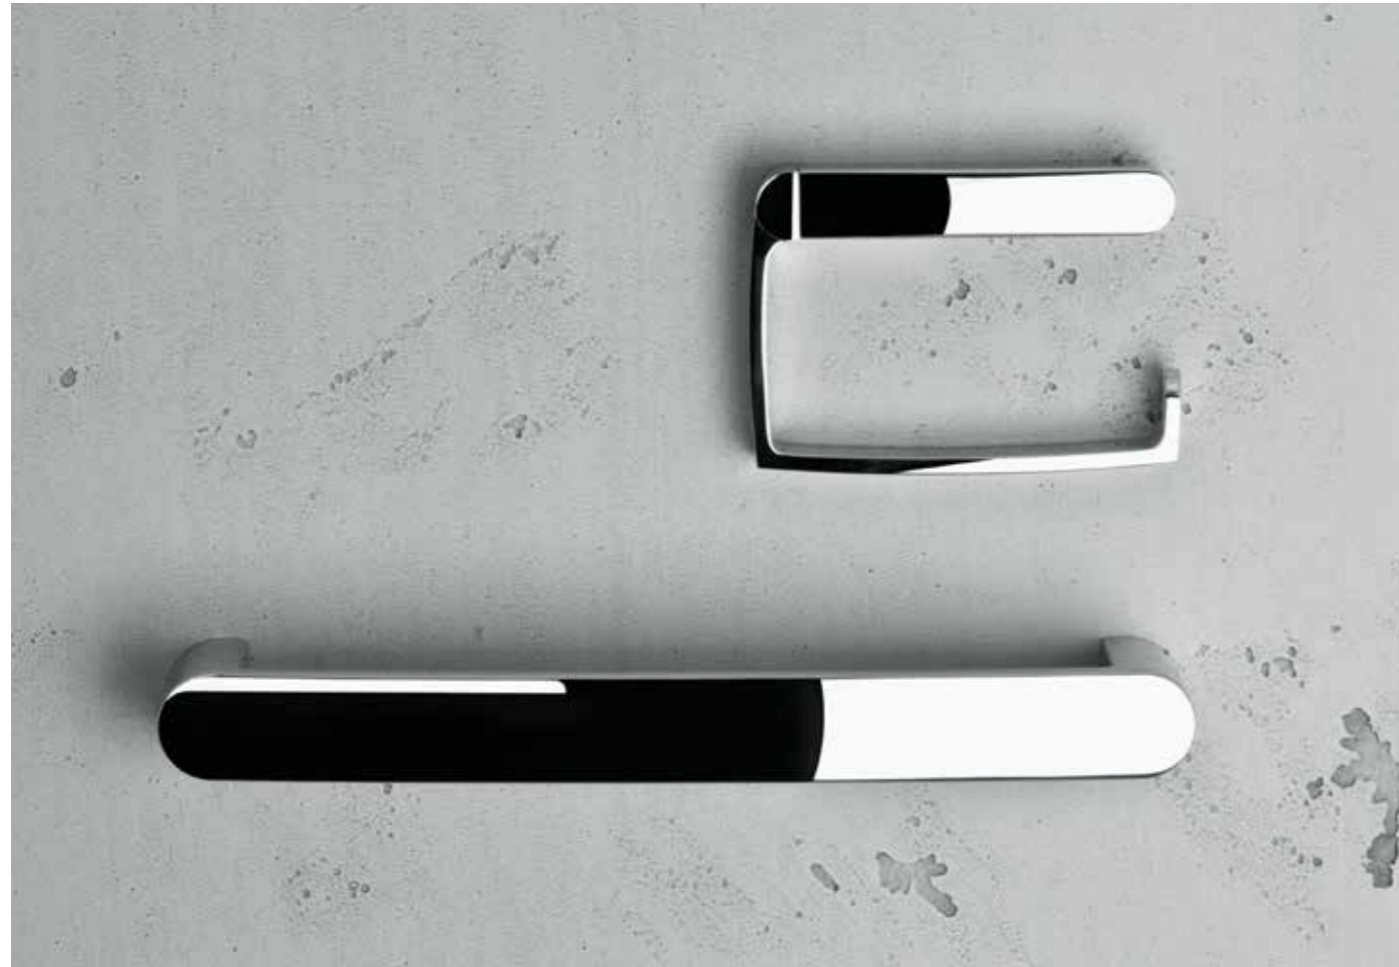

Price: £ 167.90

Discount available on orders of 20+ items from the same collection

Discount available on orders of 20+ items from the same collection

SWING TOWEL RAIL | 116

Two arms, swivelling
Colour: Chrome-plated
Dimensions: 75 x length x 41 mm