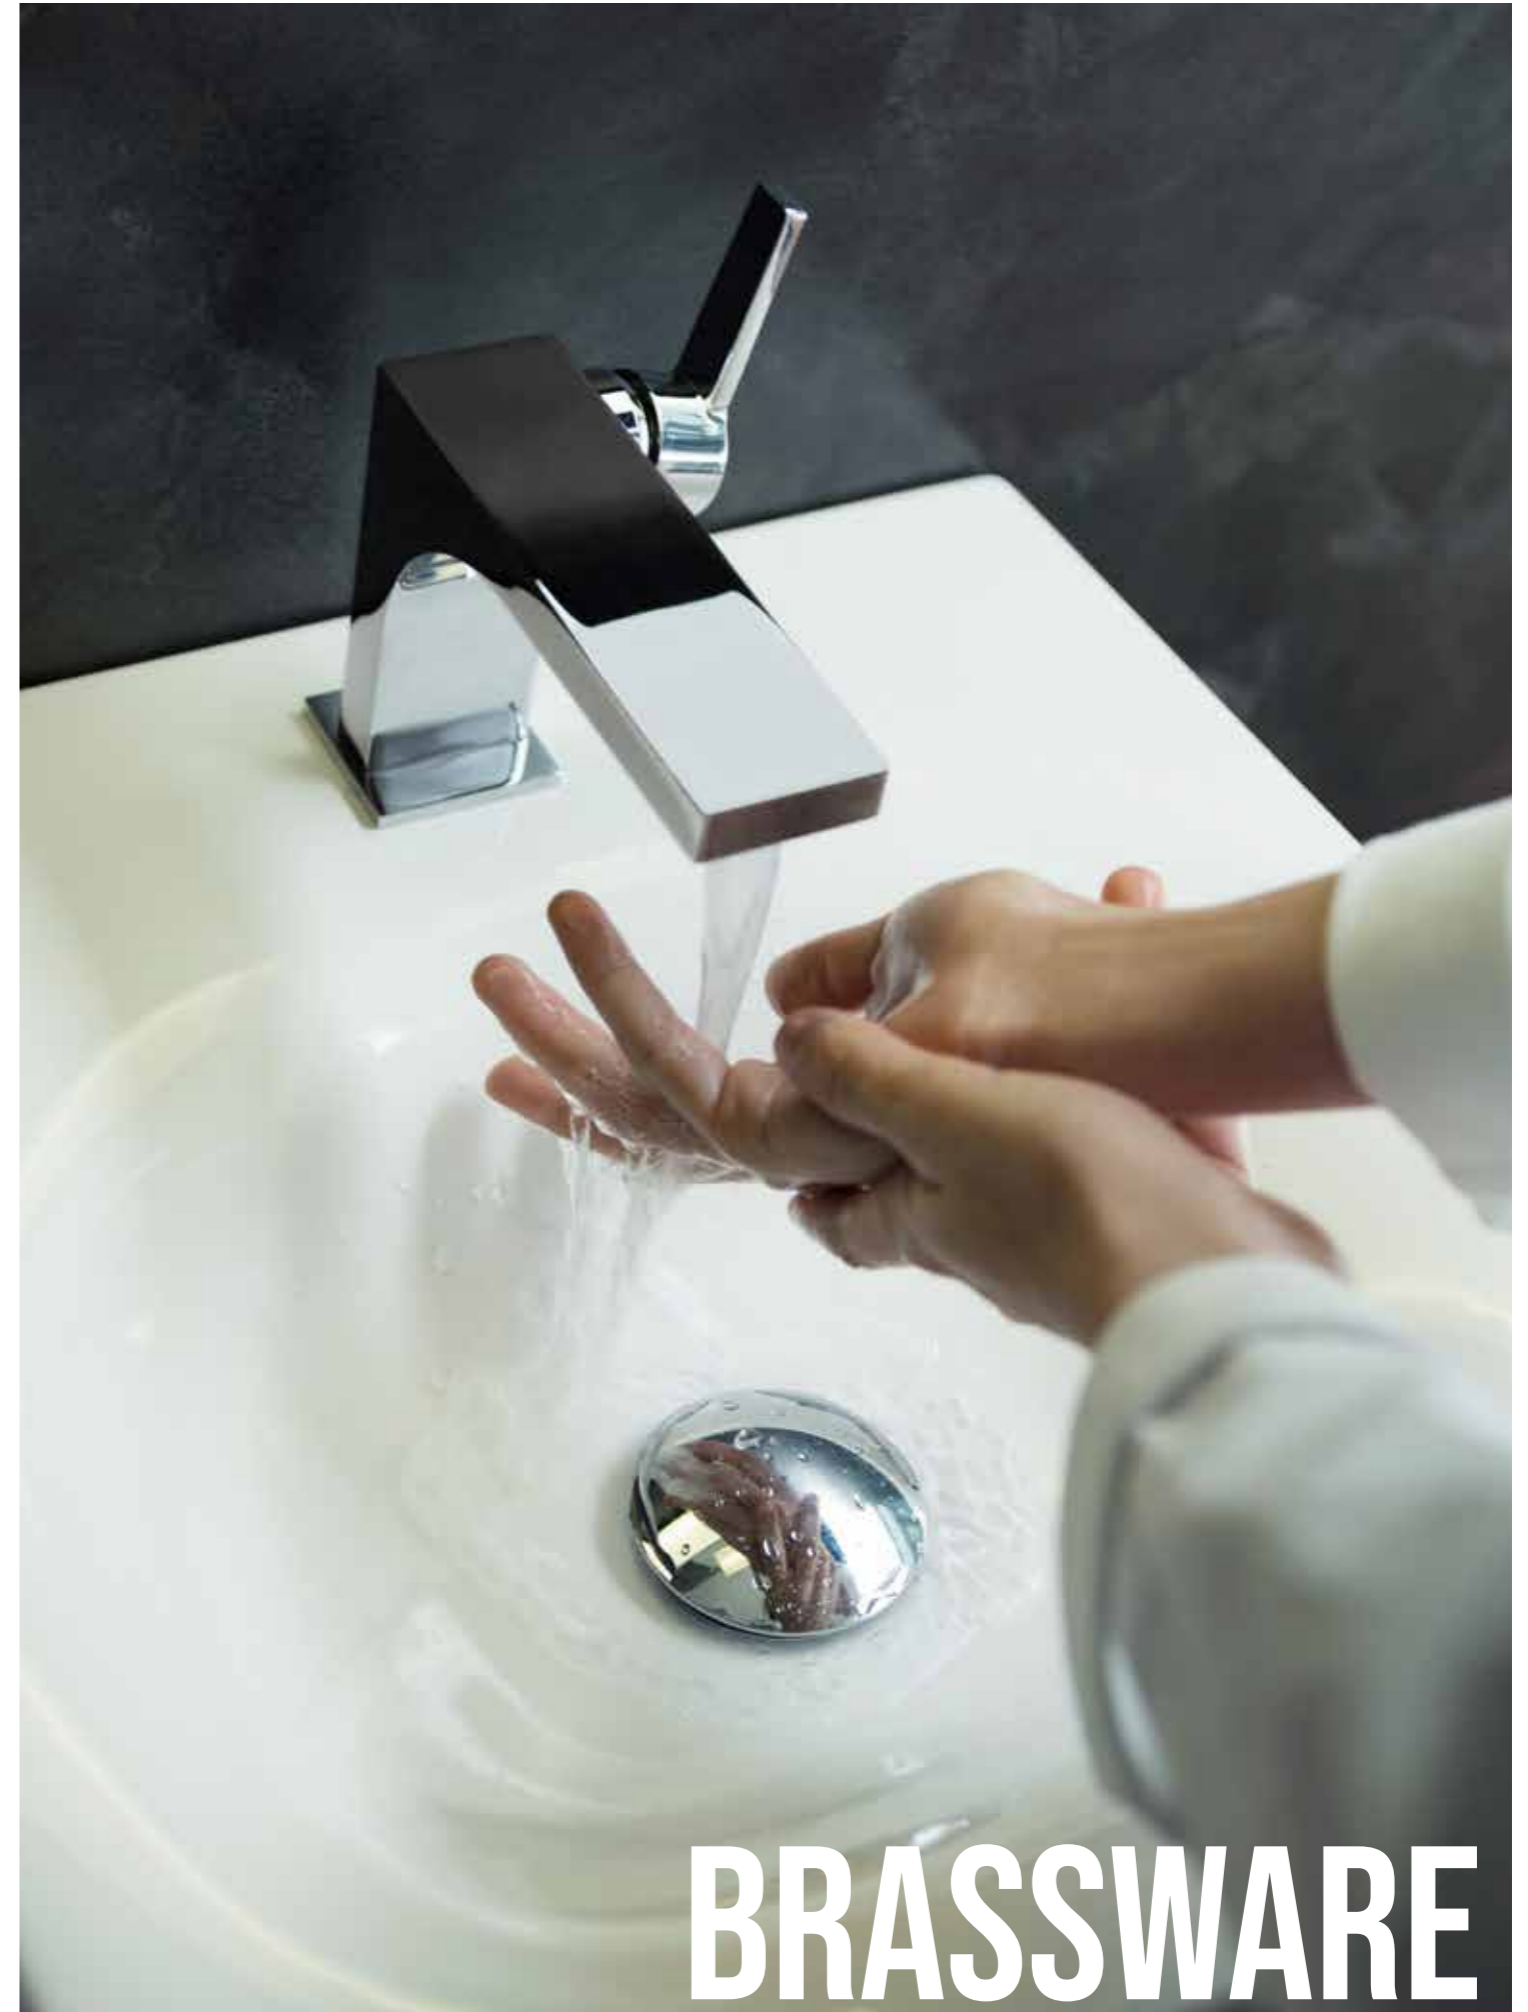

Baskets & Shower Shelves

Discount available on orders of 20+ items from the same collection

Dimensions: 139 x 139 x 28 mm
Colour: Chrome-plated

Price: £ 70.60

Dimensions: 183 x 183 x 72 mm
Colour: Chrome-plated

Price: £ 87.00

Dimensions: 114 x 200 x 70 mm
Colour: Chrome-plated

Price: £ 82.50

Wall mounted, removable, with concealed fastenings, with drain slots
Dimensions: 320 x 101 x 93 mm
Colour: Black Matt

Price: £ 137.00

Optional glue set for installation 04994 000100 £ 10.80

Silicone glass wiper with stickable wall bracket
Dimensions: 264 x 82 x 17 mm

Colour:		
04959 370000	Black Matt	Price: £ 59.90
04959 380000	Grey	Price: £ 59.90
04959 140000	Truffle	Price: £ 59.90
04959 510000	White	Price: £ 59.90

Attachable, with drain slots and integrated hook
Dimensions: 320 x 101 x 120 mm
Colour: Black Matt

Price: £ 105.10

Optional glue set for installation 04994 000100 £ 10.80

MADE TO MEASURE OPTION

In addition to standard dimensions, 24952 shower baskets are available in individual dimensions of up to 1600 mm long, in both Black and White; making them suitable for all bathroom sizes.

Speak to your Arnolds Representative today to find out more!