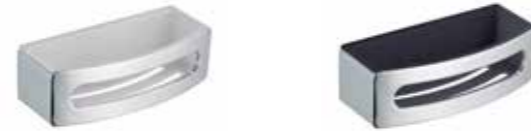

Synthetic insert only:
12758 000100 White Price: £ 12.80 *
12758 000101 Black Price: £ 12.80 *

SHOWER BASKET | 12757

For corner installation with detachable synthetic dish
Dimensions: 179 x 179 x 80 mm

Colour:
12757 010000 White Price: £ 88.80
12757 010001 Black Price: £ 88.80

Synthetic insert only:
12757 000100 White Price: £ 12.80 *
12757 000101 Black Price: £ 12.80

SPONGE BASKET | 11658

Metal basket with removable insert
Dimensions: 239 x 105 x 70 mm

Colour with White Insert:
11658 010000 Chrome-plated Price: £ 119.90