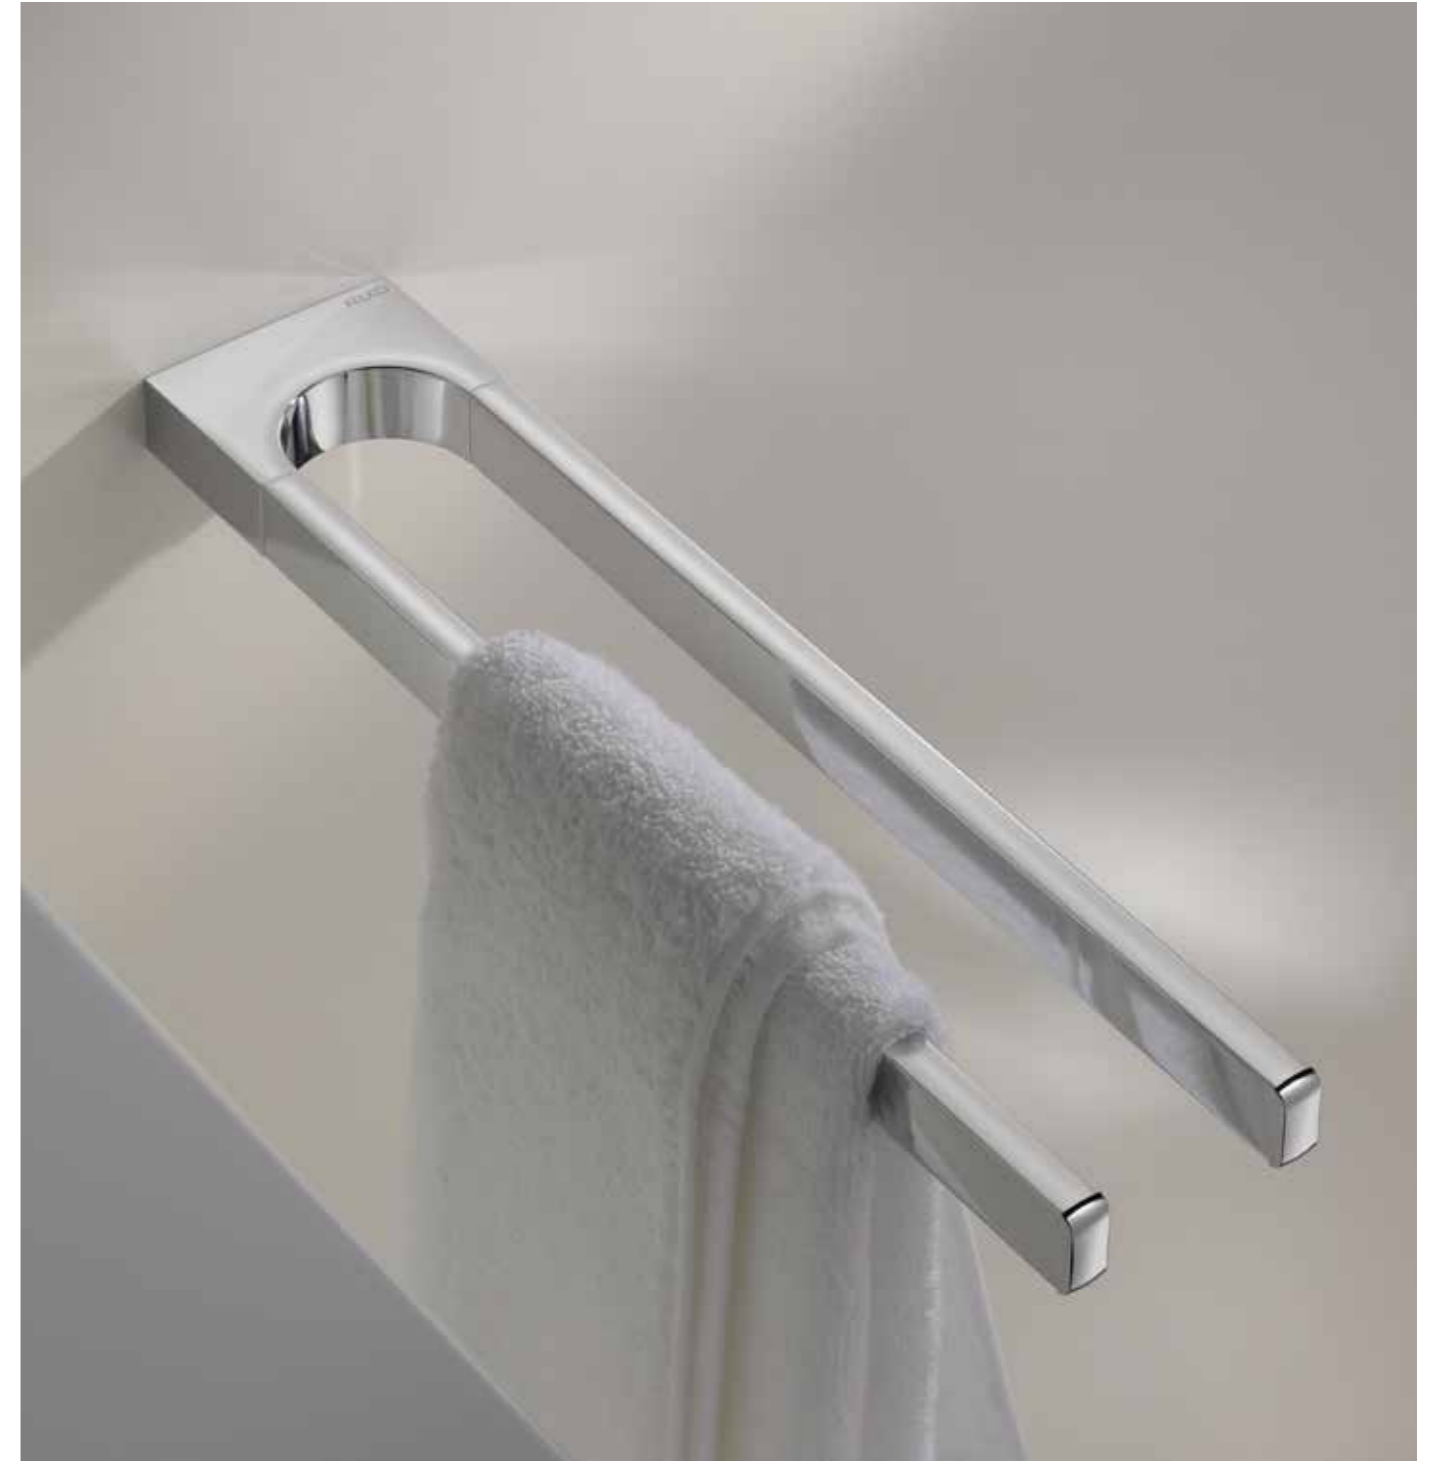

Open form for 100 / 120 mm wide paper rolls
Dimensions: 141 x 30 x 100 mm
Colour: Chrome-plated

Price: £ 97.80

For 100 / 120 mm wide paper rolls
Dimensions: 35 x 60 x 157 mm
Colour: Chrome-plated

Price: £ 65.20

Dimensions: 620 x 233 x 120 mm
Colour: Chrome-plated

Price: £ 448.70

Metal basket with removable insert
Dimensions: 180 x 180 x 70 mm

Colour with White Insert:

11657 010000 Chrome-plated Price: £ 100.00

Colour with Black Insert:

11657 010001 Chrome-plated Price: £ 100.00
11657 210001 Stainless Steel Finish Price: £ 160.00
11657 250001 Brushed Brass Price: £ 225.00
11657 290001 Brushed Red Gold Price: £ 236.70
11657 350001 Brushed Titanium Black Price: £ 225.00

Synthetic insert only:

11657 000100 White Price: £ 16.70
11657 000101 Black Price: £ 16.70

Metal basket with removable insert
Dimensions: 239 x 105 x 70 mm

Colour with White Insert:

11658 010000 Chrome-plated Price: £ 119.90

Colour with Black Insert:

11658 010001 Chrome-plated Price: £ 119.90
11658 210001 Stainless Steel Finish Price: £ 191.80
11658 250001 Brushed Brass Price: £ 269.70
11658 290001 Brushed Red Gold Price: £ 269.70
11658 350001 Brushed Titanium Black Price: £ 269.70

Synthetic insert only:

11658 000100 White Price: £ 16.70
11658 000101 Black Price: £ 16.70 *

Discount available on orders of 20+ items from the same collection

Dimensions: 20 x 31 x 65 mm

Colour:

12715 010000 Chrome-plated Price: £ 18.60
12715 210000 Stainless Steel Finish Price: £ 29.70
12715 250000 Brushed Brass Price: £ 41.90
12715 290000 Brushed Red Gold Price: £ 43.00
12715 350000 Brushed Titanium Black Price: £ 43.00

Dimensions: 62 x 30 x 65 mm

Colour:

12713 010000 Chrome-plated Price: £ 36.50
12713 210000 Stainless Steel Finish Price: £ 58.20
12713 250000 Brushed Brass Price: £ 82.00
12713 290000 Brushed Red Gold Price: £ 84.20
12713 350000 Brushed Titanium Black Price: £ 84.20