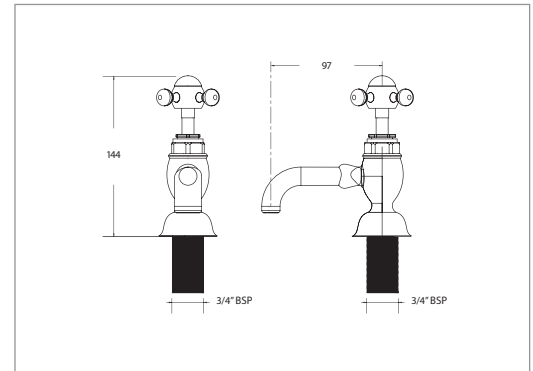

LICHFIELD COLLECTION

3 hole basin mixer

(complete with pop up wastes)

White Cross Handle

(finishes available with white cross handles)

Chrome	ZLIC3BMCP	£345.00
Antique Gold	ZLIC3BMAG	£445.00
Polished Nickel	ZLIC3BMPN	£445.00
Brushed Nickel	ZLIC3BMBN	£495.00
Brushed Brass	ZLIC3BMBB	£495.00

1/2" basin pillar taps

White Cross Handle

(finishes available with white cross handles)

Chrome	ZLICBASINTAPSCP	£195.00
Antique Gold	ZLICBASINTAPSAG	£245.00
Polished Nickel	ZLICBASINTAPSPN	£195.00
Brushed Nickel	ZLICBASINTAPSBN	£275.00
Brushed Brass	ZLICBASINTAPSBB	£275.00

3/4" bath pillar taps

White Cross Handle

(finishes available with white cross handles)

Chrome	ZLICBATHTAPSCP	£195.00
Antique Gold	ZLICBATHTAPSAG	£245.00
Polished Nickel	ZLICBATHTAPSPN	£195.00
Brushed Nickel	ZLICBATHTAPSBN	£275.00
Brushed Brass	ZLICBATHTAPSBB	£275.00