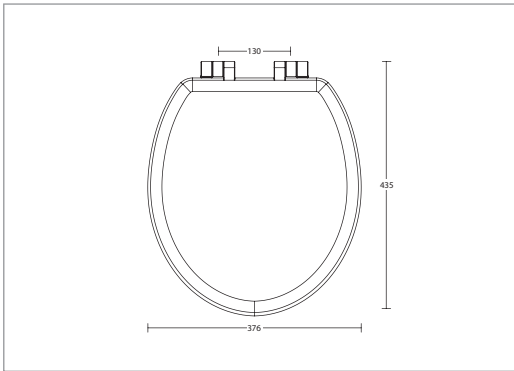

**Polished Nickel**

Gloss White	XL50000310NSB	£190.00
Smooth Black	XL50000360NSB	£190.00

**Brushed Nickel**

Gloss White	XL50000510NSB	£190.00
Smooth Black	XL50000560NSB	£190.00

**Brushed Brass**

Gloss White	XL50000610NSB	£190.00
Smooth Black	XL50000660NSB	£190.00