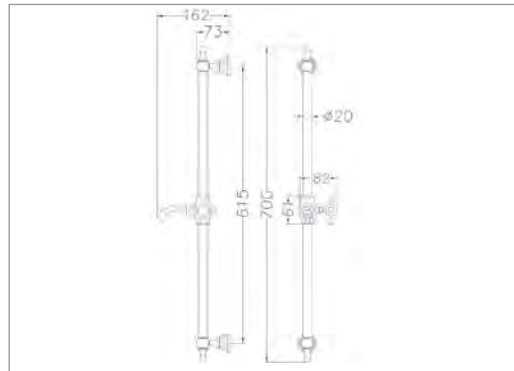

LICHFIELD COLLECTION

Lichfield traditional Shower Head 200mm

(supplied without the Ceiling arm)

Chrome	LICROSE200CP	£145.00
Antique Gold	LICROSE200AG	£245.00
Polished Nickel	LICROSE200PN	£245.00
Brushed Nickel	LICROSE200BN	£295.00
Brushed Brass	LICROSE200BB	£295.00

Lichfield 120mm Round Ceiling arm

Chrome	LICCARM120CP	£45.00
Antique Gold	LICCARM120AG	£100.00
Polished Nickel	LICCARM120PN	£100.00
Brushed Nickel	LICCARM120BN	£120.00
Brushed Brass	LICCARM120BB	£120.00

Lichfield 250mm Round Ceiling arm

Chrome	LICCARM250CP	£50.00
Antique Gold	LICCARM250AG	£120.00
Polished Nickel	LICCARM250PN	£120.00
Brushed Nickel	LICCARM250BN	£145.00
Brushed Brass	LICCARM250BB	£145.00

Lichfield Shower Rail kit, handset and hose

Chrome	LICSLIDERCP	£185.00
Antique Gold	LICSLIDERAG	£295.00
Polished Nickel	LICSLIDERPN	£295.00
Brushed Nickel	LICSLIDERBN	£425.00
Brushed Brass	LICSLIDERBB	£425.00

Please Note: You will need to add an outlet elbow when using in conjunction with a concealed valve.

Lichfield outlet elbow

Chrome	LICWELBCP	£35.00
Antique Gold	LICWELBAG	£75.00
Polished Nickel	LICWELBPN	£75.00
Brushed Nickel	LICWELBBN	£95.00
Brushed Brass	LICWELBBB	£95.00

Lichfield traditional Shower Head 200mm

(supplied without the round wall arm)

Chrome	LICROSE200CP	£145.00
Antique Gold	LICROSE200AG	£245.00
Polished Nickel	LICROSE200PN	£245.00
Brushed Nickel	LICROSE200BN	£295.00
Brushed Brass	LICROSE200BB	£295.00

300mm round wall arm

Chrome	LICWARM300CP	£45.00
Antique Gold	LICWARM300AG	£120.00
Polished Nickel	LICWARM300PN	£120.00
Brushed Nickel	LICWARM300BN	£120.00
Brushed Brass	LICWARM300BB	£145.00

380mm round wall arm

Chrome	LICWARM380CP	£45.00
Antique Gold	LICWARM380AG	£130.00
Polished Nickel	LICWARM380PN	£130.00
Brushed Nickel	LICWARM380BN	£150.00
Brushed Brass	LICWARM380BB	£150.00