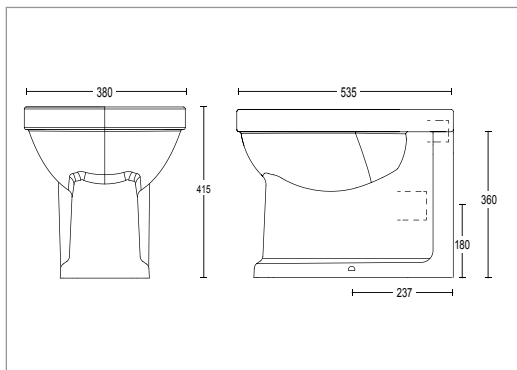

Back to wall pan

(supplied without cistern fittings)

(For use with Lichfield seat)

White ZLC1BC01030 £285.00

Concealed cistern with the extended lever

White/Chrome ZXO12E00100 £285.00

White/Antique Gold ZXO12E00200 £295.00

White/Polished Nickel ZXO12E00300 £295.00

White/Brushed Nickel ZXO12E00500 £325.00

White/Brushed Brass ZXO12E00600 £325.00

Concealed cistern & push button

Chrome XC12001100 £185.00

Antique Gold XC12001200 £195.00

Polished Nickel XC12001300 £195.00

Brushed Nickel XC12001500 £220.00

Brushed Brass XC12001600 £220.00

A) Close coupled cistern

(including all the components)

fittings

White/Chrome ZLCCC01000C £195.00

White/Antique Gold ZLCCC01000I £225.00

White/Polished Nickel ZLCCC01000N £225.00

White/Brushed Nickel ZLCCC01000BN £225.00

White/Brushed Brass ZLCCC01000BB £225.00

B) Close coupled Pan P Trap (Horizontal)

(For use with Lichfield seat)

White ZLC1WCC1030 £295.00

A) Low level cistern

(including all the components)

fittings

White/Chrome ZLCLC01000C £265.00

White/Antique Gold ZLCLC01000I £475.00

White/Polished Nickel ZLCLC01000N £475.00

White/Brushed Nickel ZLCLC01000BN £600.00

White/Brushed Brass ZLCLC01000BB £600.00

B) Pan P Trap (Horizontal)

(For use with Lichfield seat)

White ZLC1WC01030 £295.00