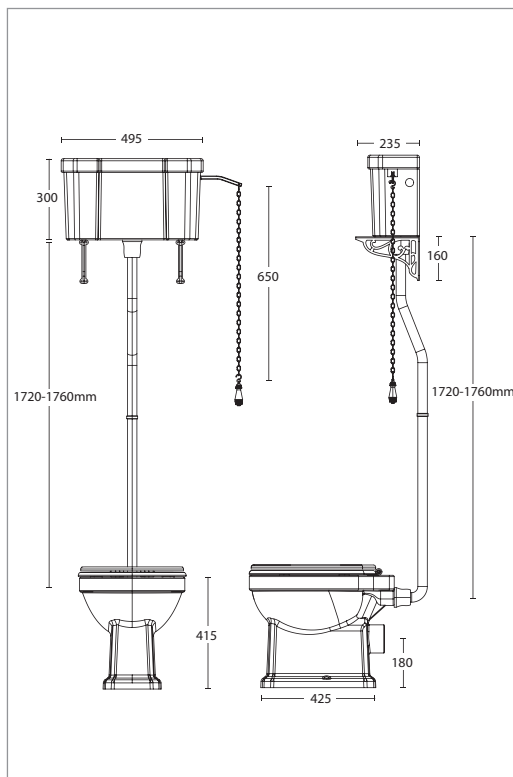

A) High level cistern

(including all the components and ornate brackets) fittings

White/Chrome	ZLCHC01000C	£465.00
White/Antique Gold	ZLCHC01000I	£895.00
White/Polished Nickel	ZLCHC01000N	£895.00
White/Brushed Nickel	ZLCHC01000BN	£1,200.00
White/Brushed Brass	ZLCHC01000BB	£1,200.00

B) Pan P Trap (Horizontal)

(For use with Lichfield seat)

White	ZLC1WC01030	£295.00

Ideal for use with

B) Ceramic connectors

236mm		
White	XZ18070020	£125.00
330mm		
White	XZ18070010	£125.00

B) Ceramic bend connector

White	XZ18070000	£125.00

Plumber's mait - 750g

For use with ceramic connectors	PLUMB01	£20.00

Lichfield toilet seat - with soft-close hinge

Chrome

Gloss White	XL50000110NSB	£150.00
Smooth Black	XL50000160NSB	£150.00

Antique Gold

Gloss White	XL50000210NSB	£190.00
Smooth Black	XL50000260NSB	£190.00

Polished Nickel

Gloss White	XL50000310NSB	£190.00
Smooth Black	XL50000360NSB	£190.00

Brushed Nickel

Gloss White	XL50000510NSB	£190.00
Smooth Black	XL50000560NSB	£190.00

Brushed Brass

Gloss White	XL50000610NSB	£190.00
Smooth Black	XL50000660NSB	£190.00