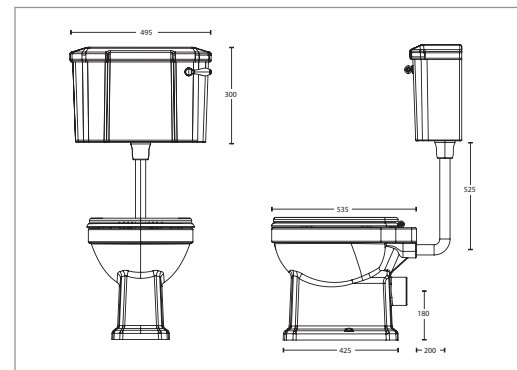

Back to wall pan

(supplied without cistern fittings)

(For use with Lichfield seat)

White ZLC1BC01030 £285.00

Concealed cistern with the extended lever

White/Chrome ZXO12E00100 £285.00

White/Antique Gold ZXO12E00200 £295.00

White/Polished Nickel ZXO12E00300 £295.00

White/Brushed Nickel ZXO12E00500 £325.00

White/Brushed Brass ZXO12E00600 £325.00

Concealed cistern & push button

Chrome XC12001100 £185.00

Antique Gold XC12001200 £195.00

Polished Nickel XC12001300 £195.00

Brushed Nickel XC12001500 £220.00

Brushed Brass XC12001600 £220.00

A) Close coupled cistern

(including all the components)

fittings

White/Chrome ZLCCC01000C £195.00

White/Antique Gold ZLCCC01000I £225.00

White/Polished Nickel ZLCCC01000N £225.00

White/Brushed Nickel ZLCCC01000BN £225.00

White/Brushed Brass ZLCCC01000BB £225.00

B) Close coupled Pan P Trap (Horizontal)

(For use with Lichfield seat)

White ZLC1WCC1030 £295.00

A) Low level cistern

(including all the components)

fittings

White/Chrome ZLCLC01000C £265.00

White/Antique Gold ZLCLC01000I £475.00

White/Polished Nickel ZLCLC01000N £475.00

White/Brushed Nickel ZLCLC01000BN £600.00

White/Brushed Brass ZLCLC01000BB £600.00

B) Pan P Trap (Horizontal)

(For use with Lichfield seat)

White ZLC1WC01030 £295.00