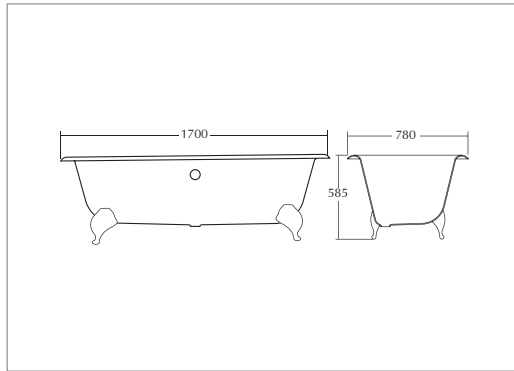

Ritz slipper bath - 1700

(Supplied with Imperial feet)

(2 tap holes)

Foot colour options

Primed Cast Iron	ZCI000022S	£4,295.00
White	ZCI000022W	£4,595.00
Chrome	ZCI000022CP	£4,495.00
Antique Gold	ZCI000022I	£4,695.00

Bentley double ended bath

(Supplied with Imperial feet)

(2 tap holes)

Foot colour options

Primed Cast Iron	ZCI000023S	£3,595.00
White	ZCI000023W	£3,795.00
Chrome	ZCI000023CP	£3,795.00
Antique Gold	ZCI000023I	£3,995.00

Roll top S trap low seal

Chrome	XS68100100	£125.00
Antique Gold	XS68100200	£305.00
Polished Nickel	XS68100300	£305.00
Brushed Nickel	XS68100500	£335.00
Brushed Brass	XS68100600	£335.00