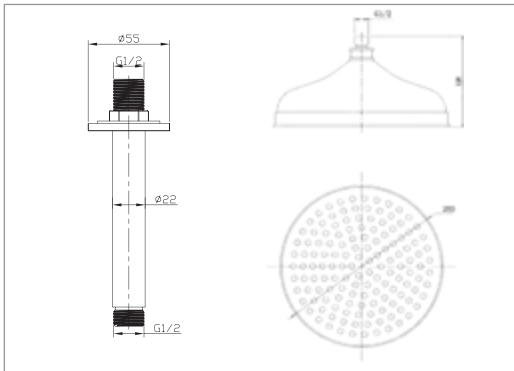

LICHFIELD COLLECTION

Lichfield traditional Shower Head 200mm

(supplied without the Ceiling arm)

Chrome	LICROSE200CP	£145.00
Antique Gold	LICROSE200AG	£245.00
Polished Nickel	LICROSE200PN	£245.00
Brushed Nickel	LICROSE200BN	£295.00
Brushed Brass	LICROSE200BB	£295.00

Lichfield 120mm Round Ceiling arm

Chrome	LICCARM120CP	£45.00
Antique Gold	LICCARM120AG	£100.00
Polished Nickel	LICCARM120PN	£100.00
Brushed Nickel	LICCARM120BN	£120.00
Brushed Brass	LICCARM120BB	£120.00

Lichfield 250mm Round Ceiling arm

Chrome	LICCARM250CP	£50.00
Antique Gold	LICCARM250AG	£120.00
Polished Nickel	LICCARM250PN	£120.00
Brushed Nickel	LICCARM250BN	£145.00
Brushed Brass	LICCARM250BB	£145.00

Lichfield Shower Rail kit, handset and hose

Chrome	LICSLIDERCP	£185.00
Antique Gold	LICSLIDERAG	£295.00
Polished Nickel	LICSLIDERPN	£295.00
Brushed Nickel	LICSLIDERBN	£425.00
Brushed Brass	LICSLIDERBB	£425.00

Please Note: You will need to add an outlet elbow when using in conjunction with a concealed valve.

Lichfield outlet elbow

Chrome	LICWELBCP	£35.00
Antique Gold	LICWELBAG	£75.00
Polished Nickel	LICWELBPN	£75.00
Brushed Nickel	LICWELBBN	£95.00
Brushed Brass	LICWELBBB	£95.00

Lichfield traditional Shower Head 200mm

(supplied without the round wall arm)

Chrome	LICROSE200CP	£145.00
Antique Gold	LICROSE200AG	£245.00
Polished Nickel	LICROSE200PN	£245.00
Brushed Nickel	LICROSE200BN	£295.00
Brushed Brass	LICROSE200BB	£295.00

300mm round wall arm

Chrome	LICWARM300CP	£45.00
Antique Gold	LICWARM300AG	£120.00
Polished Nickel	LICWARM300PN	£120.00
Brushed Nickel	LICWARM300BN	£120.00
Brushed Brass	LICWARM300BB	£145.00

380mm round wall arm

Chrome	LICWARM380CP	£45.00
Antique Gold	LICWARM380AG	£130.00
Polished Nickel	LICWARM380PN	£130.00
Brushed Nickel	LICWARM380BN	£150.00
Brushed Brass	LICWARM380BB	£150.00