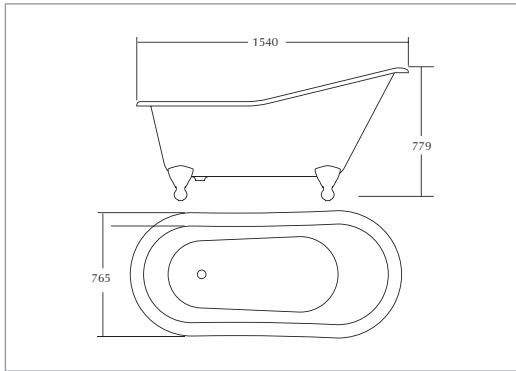

Ritz slipper bath - 1700

(Supplied with Imperial feet)

(2 tap holes)

Foot colour options

Primed Cast Iron	ZCI000022S	£4,295.00
White	ZCI000022W	£4,595.00
Chrome	ZCI000022CP	£4,495.00
Antique Gold	ZCI000022I	£4,695.00

Bentley double ended bath

(Supplied with Imperial feet)

(2 tap holes)

Foot colour options

Primed Cast Iron	ZCI000023S	£3,595.00
White	ZCI000023W	£3,795.00
Chrome	ZCI000023CP	£3,795.00
Antique Gold	ZCI000023I	£3,995.00

Roll top S trap low seal

Chrome	XS68100100	£125.00
Antique Gold	XS68100200	£305.00
Polished Nickel	XS68100300	£305.00
Brushed Nickel	XS68100500	£335.00
Brushed Brass	XS68100600	£335.00