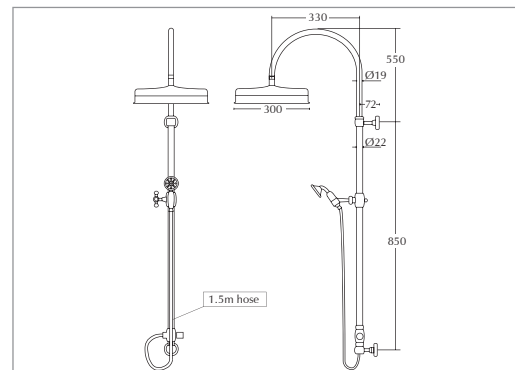

LICHFIELD COLLECTION

Concealed Lichfield thermostatic control valve

(White controls)

SINGLE WATER OUTLET

Chrome	ZLICCON1WCP	£375.00
Antique Gold	ZLICCON1WAG	£495.00
Polished Nickel	ZLICCON1WPN	£495.00
Brushed Nickel	ZLICCON1WBN	£555.00
Brushed Brass	ZLICCON1WBB	£555.00

Lichfield traditional shower handset

Chrome	LICHSETWCP	£50.00
Antique Gold	LICHSETWAG	£95.00
Polished Nickel	LICHSETWPN	£95.00
Brushed Nickel	LICHSETWBN	£110.00
Brushed Brass	LICHSETWBB	£110.00

Concealed Lichfield thermostatic dual control valve

(White controls)

TWIN WATER OUTLET

Chrome	ZLICCON2WCP	£445.00
Antique Gold	ZLICCON2WAG	£565.00
Polished Nickel	ZLICCON2WPN	£565.00
Brushed Nickel	ZLICCON2WBN	£625.00
Brushed Brass	ZLICCON2WBB	£625.00

Lichfield 150mm shower hose

Chrome	LICHHOSECP	£30.00
Antique Gold	LICHHOSEAG	£120.00
Polished Nickel	LICHHOSEPN	£120.00
Brushed Nickel	LICHHOSEBN	£145.00
Brushed Brass	LICHHOSEBB	£145.00

Edwardian rigid riser - traditional dart head*

(White handset) For use with the concealed shower valve

150mm

Chrome	ZXM87100100	£1,095.00
Antique Gold	ZXM87100200	£1,495.00
Polished Nickel	ZXM87100300	£1,495.00
Brushed Nickel	ZXM87100500	£1,645.00
Brushed Brass	ZXM87100600	£1,645.00

220mm

Chrome	ZXM87200100	£1,195.00
Antique Gold	ZXM87200200	£1,595.00
Polished Nickel	ZXM87200300	£1,595.00
Brushed Nickel	ZXM87200500	£1,755.00
Brushed Brass	ZXM87200600	£1,755.00

Extra (Optional extra shower handset in Black)

Chrome	XM84500100	£75.00
Antique Gold	XM84500200	£125.00
Polished Nickel	XM84500300	£125.00
Brushed Nickel	XM84500500	£135.00
Brushed Brass	XM84500600	£135.00