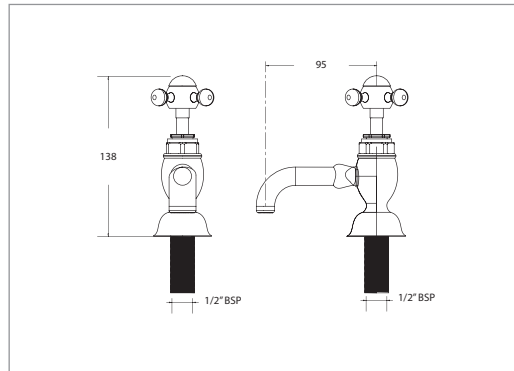

LICHFIELD COLLECTION

3 hole basin mixer

(complete with pop up wastes)

White Cross Handle

(finishes available with white cross handles)

Chrome	ZLIC3BMCP	£345.00
Antique Gold	ZLIC3BMAG	£445.00
Polished Nickel	ZLIC3BMPN	£445.00
Brushed Nickel	ZLIC3BMBN	£495.00
Brushed Brass	ZLIC3BMBB	£495.00

1/2" basin pillar taps

White Cross Handle

(finishes available with white cross handles)

Chrome	ZLICBASINTAPSCP	£195.00
Antique Gold	ZLICBASINTAPSAG	£245.00
Polished Nickel	ZLICBASINTAPSPN	£195.00
Brushed Nickel	ZLICBASINTAPSBN	£275.00
Brushed Brass	ZLICBASINTAPSBB	£275.00

3/4" bath pillar taps

White Cross Handle

(finishes available with white cross handles)

Chrome	ZLICBATHTAPSCP	£195.00
Antique Gold	ZLICBATHTAPSAG	£245.00
Polished Nickel	ZLICBATHTAPSPN	£195.00
Brushed Nickel	ZLICBATHTAPSBN	£275.00
Brushed Brass	ZLICBATHTAPSBB	£275.00