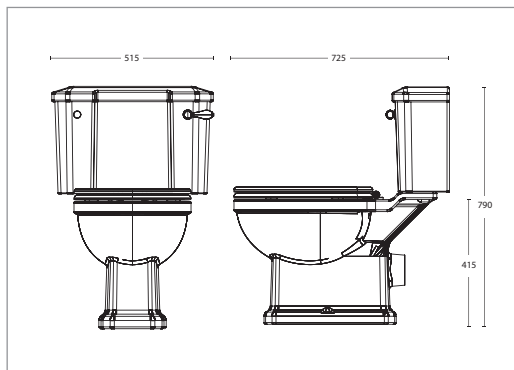

Back to wall pan

(supplied without cistern fittings)

(For use with Lichfield seat)

White ZLC1BC01030 £285.00

Concealed cistern with the extended lever

White/Chrome ZXO12E00100 £285.00

White/Antique Gold ZXO12E00200 £295.00

White/Polished Nickel ZXO12E00300 £295.00

White/Brushed Nickel ZXO12E00500 £325.00

White/Brushed Brass ZXO12E00600 £325.00

Concealed cistern & push button

Chrome XC12001100 £185.00

Antique Gold XC12001200 £195.00

Polished Nickel XC12001300 £195.00

Brushed Nickel XC12001500 £220.00

Brushed Brass XC12001600 £220.00

A) Close coupled cistern

(including all the components)

fittings

White/Chrome ZLCCC01000C £195.00

White/Antique Gold ZLCCC01000I £225.00

White/Polished Nickel ZLCCC01000N £225.00

White/Brushed Nickel ZLCCC01000BN £225.00

White/Brushed Brass ZLCCC01000BB £225.00

B) Close coupled Pan P Trap (Horizontal)

(For use with Lichfield seat)

White ZLC1WCC1030 £295.00

A) Low level cistern

(including all the components)

fittings

White/Chrome ZLCLC01000C £265.00

White/Antique Gold ZLCLC01000I £475.00

White/Polished Nickel ZLCLC01000N £475.00

White/Brushed Nickel ZLCLC01000BN £600.00

White/Brushed Brass ZLCLC01000BB £600.00

B) Pan P Trap (Horizontal)

(For use with Lichfield seat)

White ZLC1WC01030 £295.00