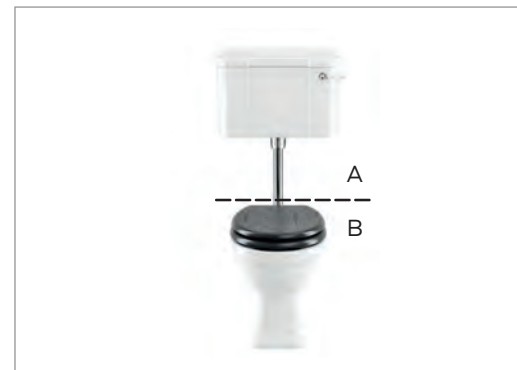

Back to wall pan

(supplied without cistern fittings)

(For use with Lichfield seat)

White ZLC1BC01030 £285.00

Concealed cistern with the extended lever

White/Chrome ZXO12E00100 £285.00

White/Antique Gold ZXO12E00200 £295.00

White/Polished Nickel ZXO12E00300 £295.00

White/Brushed Nickel ZXO12E00500 £325.00

White/Brushed Brass ZXO12E00600 £325.00

Concealed cistern & push button

Chrome XC12001100 £185.00

Antique Gold XC12001200 £195.00

Polished Nickel XC12001300 £195.00

Brushed Nickel XC12001500 £220.00

Brushed Brass XC12001600 £220.00

A) Close coupled cistern

(including all the components)

fittings

White/Chrome ZLCCC01000C £195.00

White/Antique Gold ZLCCC01000I £225.00

White/Polished Nickel ZLCCC01000N £225.00

White/Brushed Nickel ZLCCC01000BN £225.00

White/Brushed Brass ZLCCC01000BB £225.00

B) Close coupled Pan P Trap (Horizontal)

(For use with Lichfield seat)

White ZLC1WCC1030 £295.00

A) Low level cistern

(including all the components)

fittings

White/Chrome ZLCLC01000C £265.00

White/Antique Gold ZLCLC01000I £475.00

White/Polished Nickel ZLCLC01000N £475.00

White/Brushed Nickel ZLCLC01000BN £600.00

White/Brushed Brass ZLCLC01000BB £600.00

B) Pan P Trap (Horizontal)

(For use with Lichfield seat)

White ZLC1WC01030 £295.00