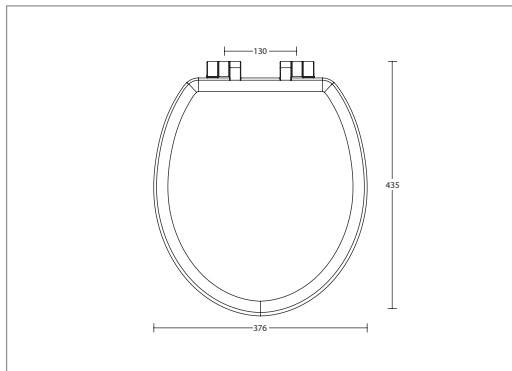

**Polished Nickel**

Gloss White	XL50000310NSB	£190.00
Smooth Black	XL50000360NSB	£190.00

**Brushed Nickel**

Gloss White	XL50000510NSB	£190.00
Smooth Black	XL50000560NSB	£190.00

**Brushed Brass**

Gloss White	XL50000610NSB	£190.00
Smooth Black	XL50000660NSB	£190.00