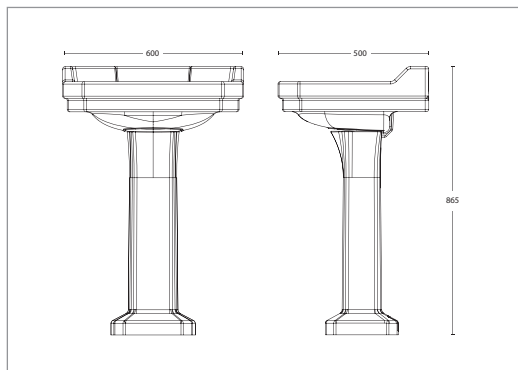

LICHFIELD

Lichfield basin - 600mm

(Price is for the Basin Only and excludes the Stand or Pedestal)

(1 tap hole)

White/Chrome	ZLC1MB11030C	£250.00
White/Antique Gold	ZLC1MB11030I	£250.00
White/Polished Nickel	ZLC1MB11030N	£250.00
White/Brushed Nickel	ZLC1MB11030BN	£250.00
White/Brushed Brass	ZLC1MB11030BB	£250.00

(3 tap hole)

White/Chrome	ZLC1MB31030C	£250.00
White/Antique Gold	ZLC1MB31030I	£250.00
White/Polished Nickel	ZLC1MB31030N	£250.00
White/Brushed Nickel	ZLC1MB31030BN	£250.00
White/Brushed Brass	ZLC1MB31030BB	£250.00

B) Pedestal

White	ZLC1PE01000	£120.00

A) Small basin - 500mm (wall hung only)

(For use with a free flow or click clack waste)

(1 tap hole)

** For use with the Victorian Cloak mono Mixer only

White/Chrome	ZLC1SB11030C	£245.00
White/Antique Gold	ZLC1SB11030I	£245.00
White/Polished Nickel	ZLC1SB11030N	£245.00
White/Brushed Nickel	ZLC1SB11030BN	£245.00
White/Brushed Brass	ZLC1SB11030BB	£245.00

(2 tap hole)

White/Chrome	ZLC1SB21030C	£245.00
White/Antique Gold	ZLC1SB21030I	£245.00
White/Polished Nickel	ZLC1SB21030N	£245.00
White/Brushed Nickel	ZLC1SB21030BN	£245.00
White/Brushed Brass	ZLC1SB21030BB	£245.00

Semi recessed basin

(1 tap hole)

White/Chrome	ZLC1SR11030C	£275.00
White/Antique Gold	ZLC1SR11030I	£275.00
White/Polished Nickel	ZLC1SR11030N	£275.00
White/Brushed Nickel	ZLC1SR11030BN	£275.00
White/Brushed Brass	ZLC1SR11030BB	£275.00

(3 tap hole)

White/Chrome	ZLC1SR31030C	£275.00
White/Antique Gold	ZLC1SR31030I	£275.00
White/Polished Nickel	ZLC1SR31030N	£275.00
White/Brushed Nickel	ZLC1SR31030BN	£275.00
White/Brushed Brass	ZLC1SR31030BB	£275.00