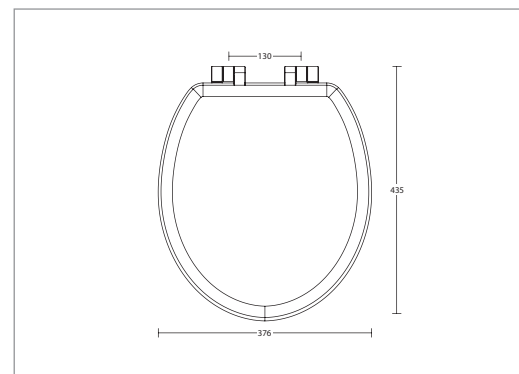

A) High level cistern

(including all the components and ornate brackets) fittings

White/Chrome	ZLCHC01000C	£465.00
White/Antique Gold	ZLCHC01000I	£895.00
White/Polished Nickel	ZLCHC01000N	£895.00
White/Brushed Nickel	ZLCHC01000BN	£1,200.00
White/Brushed Brass	ZLCHC01000BB	£1,200.00

B) Pan P Trap (Horizontal)

(For use with Lichfield seat)

White	ZLC1WC01030	£295.00

Ideal for use with

B) Ceramic connectors

236mm		
White	XZ18070020	£125.00
330mm		
White	XZ18070010	£125.00

B) Ceramic bend connector

White	XZ18070000	£125.00

Plumber's mait - 750g

For use with ceramic connectors	PLUMB01	£20.00

Lichfield toilet seat - with soft-close hinge

Chrome

Gloss White	XL50000110NSB	£150.00
Smooth Black	XL50000160NSB	£150.00

Antique Gold

Gloss White	XL50000210NSB	£190.00
Smooth Black	XL50000260NSB	£190.00

Polished Nickel

Gloss White	XL50000310NSB	£190.00
Smooth Black	XL50000360NSB	£190.00

Brushed Nickel

Gloss White	XL50000510NSB	£190.00
Smooth Black	XL50000560NSB	£190.00

Brushed Brass

Gloss White	XL50000610NSB	£190.00
Smooth Black	XL50000660NSB	£190.00