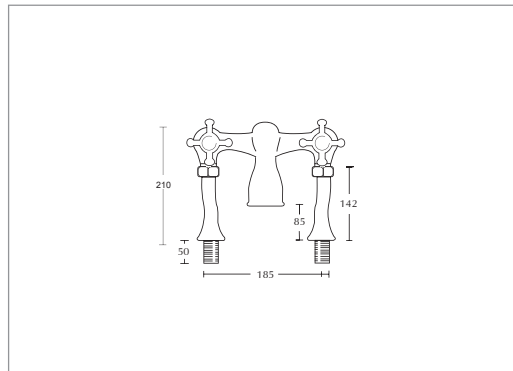

LICHFIELD COLLECTION

Bath filler, deck mounted
(This bath filler has 180 centres)

White Cross Handle

(finishes available with white cross handles)

Chrome	ZLICBSMDMCP	£545.00
Antique Gold	ZLICBSMDMAG	£795.00
Polished Nickel	ZLICBSMDMPN	£795.00
Brushed Nickel	ZLICBSMDMBN	£875.00
Brushed Brass	ZLICBSMDMBB	£875.00

White Cross Handle

(finishes available with white cross handles)

Chrome	ZLICDMBFILLCP	£445.00
Antique Gold	ZLICDMBFILLAG	£525.00
Polished Nickel	ZLICDMBFILLPN	£525.00
Brushed Nickel	ZLICDMBFILLBN	£575.00
Brushed Brass	ZLICDMBFILLBB	£575.00

White Cross Handle

(finishes available with white cross handles)

Chrome	ZLICBSMFSCP	£795.00
Antique Gold	ZLICBSMFAG	£1,345.00
Polished Nickel	ZLICBSMFSPN	£1,345.00
Brushed Nickel	ZLICBSMFSBN	£1,545.00
Brushed Brass	ZLICBSMFSBB	£1,545.00