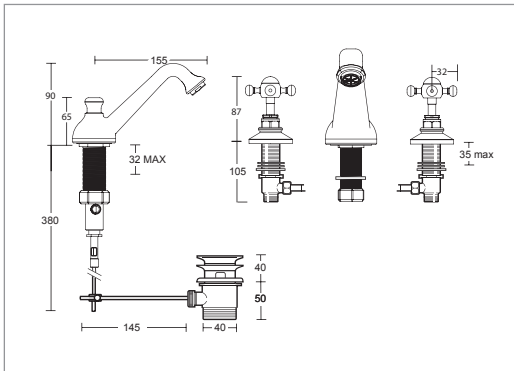

LICHFIELD COLLECTION

3 hole basin mixer

(complete with pop up wastes)

White Cross Handle

(finishes available with white cross handles)

Chrome	ZLIC3BMCP	£345.00
Antique Gold	ZLIC3BMAG	£445.00
Polished Nickel	ZLIC3BMPN	£445.00
Brushed Nickel	ZLIC3BMBN	£495.00
Brushed Brass	ZLIC3BMBB	£495.00

1/2" basin pillar taps

White Cross Handle

(finishes available with white cross handles)

Chrome	ZLICBASINTAPSCP	£195.00
Antique Gold	ZLICBASINTAPSAG	£245.00
Polished Nickel	ZLICBASINTAPSPN	£195.00
Brushed Nickel	ZLICBASINTAPSBN	£275.00
Brushed Brass	ZLICBASINTAPSBB	£275.00

3/4" bath pillar taps

White Cross Handle

(finishes available with white cross handles)

Chrome	ZLICBATHTAPSCP	£195.00
Antique Gold	ZLICBATHTAPSAG	£245.00
Polished Nickel	ZLICBATHTAPSPN	£195.00
Brushed Nickel	ZLICBATHTAPSBN	£275.00
Brushed Brass	ZLICBATHTAPSBB	£275.00