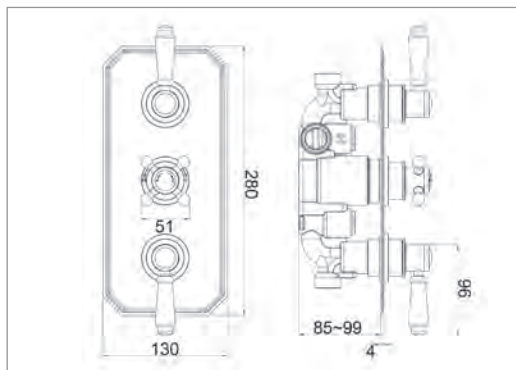

LICHFIELD COLLECTION

Concealed Lichfield thermostatic control valve

(White controls)

SINGLE WATER OUTLET

Chrome	ZLICCON1WCP	£375.00
Antique Gold	ZLICCON1WAG	£495.00
Polished Nickel	ZLICCON1WPN	£495.00
Brushed Nickel	ZLICCON1WBN	£555.00
Brushed Brass	ZLICCON1WBB	£555.00

Lichfield traditional shower handset

Chrome	LICHSETWCP	£50.00
Antique Gold	LICHSETWAG	£95.00
Polished Nickel	LICHSETWPN	£95.00
Brushed Nickel	LICHSETWBN	£110.00
Brushed Brass	LICHSETWBB	£110.00

Concealed Lichfield thermostatic dual control valve

(White controls)

TWIN WATER OUTLET

Chrome	ZLICCON2WCP	£445.00
Antique Gold	ZLICCON2WAG	£565.00
Polished Nickel	ZLICCON2WPN	£565.00
Brushed Nickel	ZLICCON2WBN	£625.00
Brushed Brass	ZLICCON2WBB	£625.00

Lichfield 150mm shower hose

Chrome	LICHHOSECP	£30.00
Antique Gold	LICHHOSEAG	£120.00
Polished Nickel	LICHHOSEPN	£120.00
Brushed Nickel	LICHHOSEBN	£145.00
Brushed Brass	LICHHOSEBB	£145.00

Edwardian rigid riser - traditional dart head*

(White handset) For use with the concealed shower valve

150mm

Chrome	ZXM87100100	£1,095.00
Antique Gold	ZXM87100200	£1,495.00
Polished Nickel	ZXM87100300	£1,495.00
Brushed Nickel	ZXM87100500	£1,645.00
Brushed Brass	ZXM87100600	£1,645.00

220mm

Chrome	ZXM87200100	£1,195.00
Antique Gold	ZXM87200200	£1,595.00
Polished Nickel	ZXM87200300	£1,595.00
Brushed Nickel	ZXM87200500	£1,755.00
Brushed Brass	ZXM87200600	£1,755.00

Extra (Optional extra shower handset in Black)

Chrome	XM84500100	£75.00
Antique Gold	XM84500200	£125.00
Polished Nickel	XM84500300	£125.00
Brushed Nickel	XM84500500	£135.00
Brushed Brass	XM84500600	£135.00