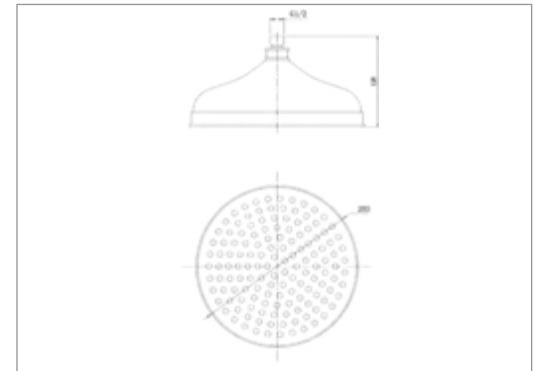

LICHFIELD COLLECTION

Lichfield traditional Shower Head 200mm

(supplied without the Ceiling arm)

Chrome	LICROSE200CP	£145.00
Antique Gold	LICROSE200AG	£245.00
Polished Nickel	LICROSE200PN	£245.00
Brushed Nickel	LICROSE200BN	£295.00
Brushed Brass	LICROSE200BB	£295.00

Lichfield 120mm Round Ceiling arm

Chrome	LICCARM120CP	£45.00
Antique Gold	LICCARM120AG	£100.00
Polished Nickel	LICCARM120PN	£100.00
Brushed Nickel	LICCARM120BN	£120.00
Brushed Brass	LICCARM120BB	£120.00

Lichfield 250mm Round Ceiling arm

Chrome	LICCARM250CP	£50.00
Antique Gold	LICCARM250AG	£120.00
Polished Nickel	LICCARM250PN	£120.00
Brushed Nickel	LICCARM250BN	£145.00
Brushed Brass	LICCARM250BB	£145.00

Lichfield Shower Rail kit, handset and hose

Chrome	LICSLIDERCP	£185.00
Antique Gold	LICSLIDERAG	£295.00
Polished Nickel	LICSLIDERPN	£295.00
Brushed Nickel	LICSLIDERBN	£425.00
Brushed Brass	LICSLIDERBB	£425.00

Please Note: You will need to add an outlet elbow when using in conjunction with a concealed valve.

Lichfield outlet elbow

Chrome	LICWELBCP	£35.00
Antique Gold	LICWELBAG	£75.00
Polished Nickel	LICWELBPN	£75.00
Brushed Nickel	LICWELBBN	£95.00
Brushed Brass	LICWELBBB	£95.00

Lichfield traditional Shower Head 200mm

(supplied without the round wall arm)

Chrome	LICROSE200CP	£145.00
Antique Gold	LICROSE200AG	£245.00
Polished Nickel	LICROSE200PN	£245.00
Brushed Nickel	LICROSE200BN	£295.00
Brushed Brass	LICROSE200BB	£295.00

300mm round wall arm

Chrome	LICWARM300CP	£45.00
Antique Gold	LICWARM300AG	£120.00
Polished Nickel	LICWARM300PN	£120.00
Brushed Nickel	LICWARM300BN	£120.00
Brushed Brass	LICWARM300BB	£145.00

380mm round wall arm

Chrome	LICWARM380CP	£45.00
Antique Gold	LICWARM380AG	£130.00
Polished Nickel	LICWARM380PN	£130.00
Brushed Nickel	LICWARM380BN	£150.00
Brushed Brass	LICWARM380BB	£150.00