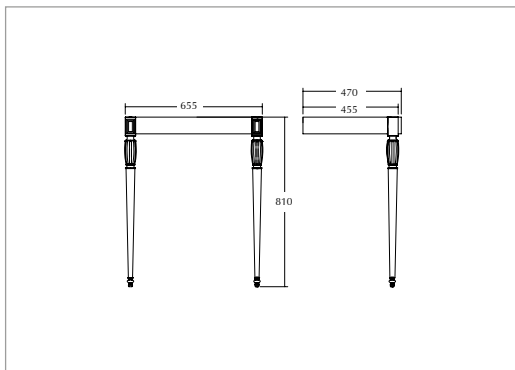

"S" trap basin

Chrome	XO60150100	£50.00
Antique Gold	XO60150200	£145.00
Polished Nickel	XO60150300	£145.00
Brushed Nickel	XO60150500	£165.00
Brushed Brass	XO60150600	£165.00

Radcliffe under counter basin

White	RD1US01030	£475.00*

(*Prices above do not include waste fittings)

Troon Console Unit

The top can be manufactured with either a single or double basin option - please specify when ordering. **3-4 week lead time

Leg & Trim

Chrome	ZXBS1110100	£2,495.00
Antique Gold	ZXBS1110200	£2,995.00
Polished Nickel	ZXBS1110300	£2,995.00
Brushed Nickel	ZXBS1110500	£3,295.00
Brushed Brass	ZXBS1110600	£3,295.00

Composite top without splashback (3 tap hole)**

Concrete	XMA02103CN	£1,595.00
Carrara White Gloss	XMA02103DA	£1,595.00
Nimbus Grey	XMA02103NG	£1,595.00
White Satin	XMA02103WH	£1,595.00

Composite splashback**

Concrete	XMA0210SBCN	£375.00
Carrara White Gloss	XMA0210SBDA	£375.00
Nimbus Grey	XMA0210SBNG	£375.00
White Satin	XMA0210SBWH	£375.00

Radcliffe vanity basin - 685mm

(1 tap hole)*		
White	RD1IB11030N	£395.00
(3 tap hole)*		
White	RD1IB31030N	£395.00

(*Prices above do not include waste fittings)

Troon Radcliffe basin stand

Leg & Trim		
Chrome	ZXBS1100100	£1,250.00
Antique Gold	ZXBS1100200	£2,495.00
Polished Nickel	ZXBS1100300	£2,495.00
Brushed Nickel	ZXBS1100500	£2,595.00
Brushed Brass	ZXBS1100600	£2,595.00