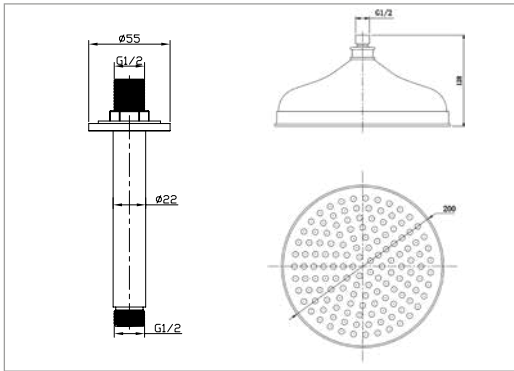

LICHFIELD COLLECTION

Lichfield traditional Shower Head 200mm (supplied without the Ceiling arm)

Chrome	LICROSE200CP	£145.00
Antique Gold	LICROSE200AG	£245.00
Polished Nickel	LICROSE200PN	£245.00
Brushed Nickel	LICROSE200BN	£295.00
Brushed Brass	LICROSE200BB	£295.00

Lichfield 120mm Round Ceiling arm

Chrome	LICCARM120CP	£45.00
Antique Gold	LICCARM120AG	£100.00
Polished Nickel	LICCARM120PN	£100.00
Brushed Nickel	LICCARM120BN	£120.00
Brushed Brass	LICCARM120BB	£120.00

Lichfield 250mm Round Ceiling arm

Chrome	LICCARM250CP	£50.00
Antique Gold	LICCARM250AG	£120.00
Polished Nickel	LICCARM250PN	£120.00
Brushed Nickel	LICCARM250BN	£145.00
Brushed Brass	LICCARM250BB	£145.00

Lichfield Shower Rail kit, handset and hose

Chrome	LICSLIDERCP	£185.00
Antique Gold	LICSLIDERAG	£295.00
Polished Nickel	LICSLIDERPN	£295.00
Brushed Nickel	LICSLIDERBN	£425.00
Brushed Brass	LICSLIDERBB	£425.00

Please Note: You will need to add an outlet elbow when using in conjunction with a concealed valve.

Lichfield outlet elbow

Chrome	LICWELBCP	£35.00
Antique Gold	LICWELBAG	£75.00
Polished Nickel	LICWELBPN	£75.00
Brushed Nickel	LICWELBBN	£95.00
Brushed Brass	LICWELBBB	£95.00

Lichfield 360mm Round Ceiling arm

Chrome	LICCARM360CP	£55.00
Antique Gold	LICCARM360AG	£140.00
Polished Nickel	LICCARM360PN	£140.00
Brushed Nickel	LICCARM360BN	£165.00
Brushed Brass	LICCARM360BB	£165.00

Lichfield traditional Shower Head 200mm (supplied without the round wall arm)

Chrome	LICROSE200CP	£145.00
Antique Gold	LICROSE200AG	£245.00
Polished Nickel	LICROSE200PN	£245.00
Brushed Nickel	LICROSE200BN	£295.00
Brushed Brass	LICROSE200BB	£295.00

300mm round wall arm

Chrome	LICWARM300CP	£45.00
Antique Gold	LICWARM300AG	£120.00
Polished Nickel	LICWARM300PN	£120.00
Brushed Nickel	LICWARM300BN	£145.00
Brushed Brass	LICWARM300BB	£145.00

380mm round wall arm

Chrome	LICWARM380CP	£45.00
Antique Gold	LICWARM380AG	£130.00
Polished Nickel	LICWARM380PN	£130.00
Brushed Nickel	LICWARM380BN	£150.00
Brushed Brass	LICWARM380BB	£150.00