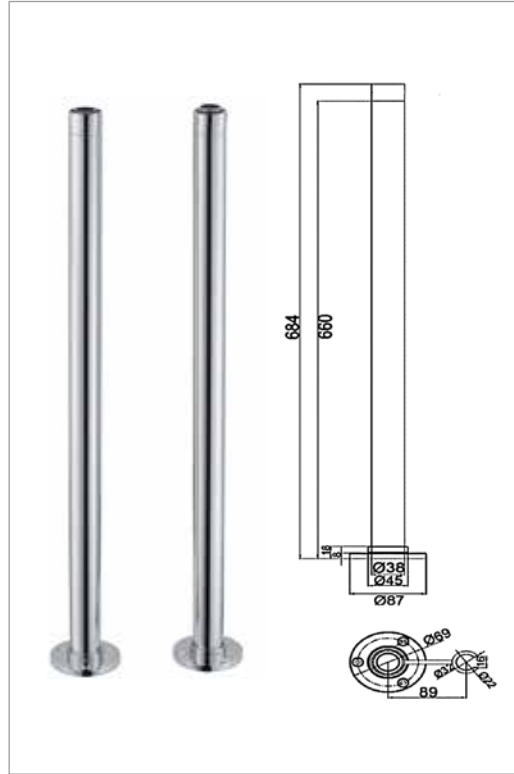

Traditional stand pipes

NB: Traditional stand pipes for use with the following brassware: Victorian, Edwardian, Lichfield, Regent, Radcliffe

Chrome	ZXS68000700	£395.00
Antique Gold	ZXS68000800	£595.00
Polished Nickel	ZXS68000900	£595.00
Brushed Nickel	ZXS68000700BN	£645.00
Brushed Brass	ZXS68000700BB	£695.00