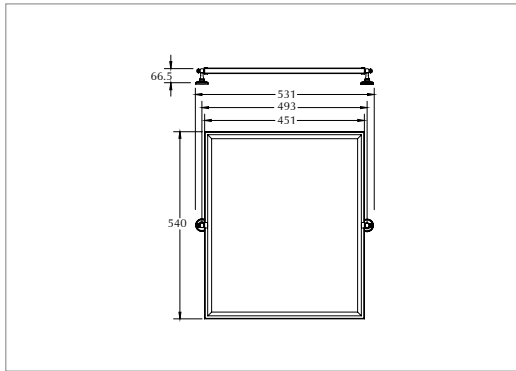

METAL FRAMED MIRRORS

William framed mirror
(rectangular)

Chrome	XLU0035100	£695.00
Antique Gold	XLU0035200	£875.00
Polished Nickel	XLU0035300	£875.00
Brushed Nickel	XLU0035500	£959.00
Brushed Brass	XLU0035600	£959.00

Chrome	XLU0030100N	£895.00
Antique Gold	XLU0030200N	£1,095.00
Polished Nickel	XLU0030300N	£1,095.00
Brushed Nickel	XLU0030500N	£1,195.00
Brushed Brass	XLU0030600N	£1,195.00

Chrome	XLU0032100N	£895.00
Antique Gold	XLU0032200N	£1,095.00
Polished Nickel	XLU0032300N	£1,095.00
Brushed Nickel	XLU0032500N	£1,195.00
Brushed Brass	XLU0032600N	£1,195.00