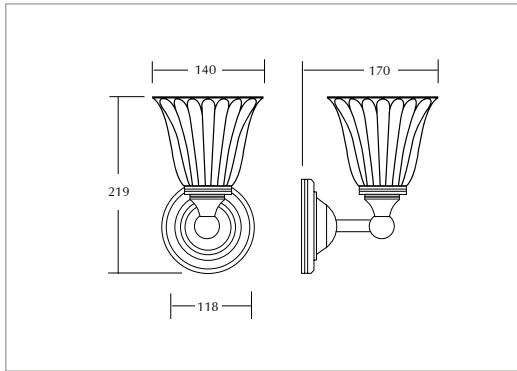

LIGHTING COLLECTION

Segovia lamp with glass shade

Chrome	XLP1000300	£275.00
Antique Gold	XLP1000300AG	£375.00
Polished Nickel	XLP1000300PN	£375.00
Brushed Nickel	XLP1000300BN	£375.00
Brushed Brass	XLP1000300BB	£375.00

Chrome	XLP1000200	£275.00

Chrome	XLP1007000	£495.00

IMPORTANT: All lamps have been tested and rated at IP44, suitable for use in Bathroom Zone 2 & Outside Zone. For more information please refer to the back of this guide.