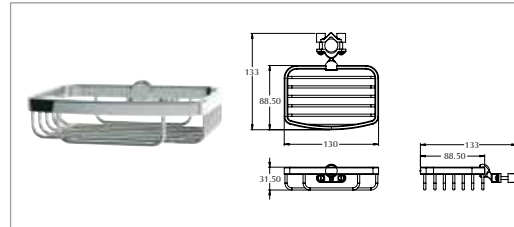

Victorian shower tidy soap rack

(For use with rigid riser kits)

Chrome	XS62800100N	£65.00
Antique Gold	XS62800200N	£135.00
Polished Nickel	XS62800300N	£135.00
Brushed Nickel	XS62800500N	£159.00
Brushed Brass	XS62800600N	£159.00

Lichfield Shower Rail kit, handset and hose

Chrome	LICSLIDERCP	£185.00
Antique Gold	LICSLIDERAG	£295.00
Polished Nickel	LICSLIDERPN	£295.00
Brushed Nickel	LICSLIDERBN	£425.00
Brushed Brass	LICSLIDERBB	£425.00

Please Note: You will need to add an outlet elbow when using in conjunction with a concealed valve.

Lichfield outlet elbow

Chrome	LICWELBCP	£35.00
Antique Gold	LICWELBAG	£75.00
Polished Nickel	LICWELBPN	£75.00
Brushed Nickel	LICWELBBN	£95.00
Brushed Brass	LICWELBBB	£95.00