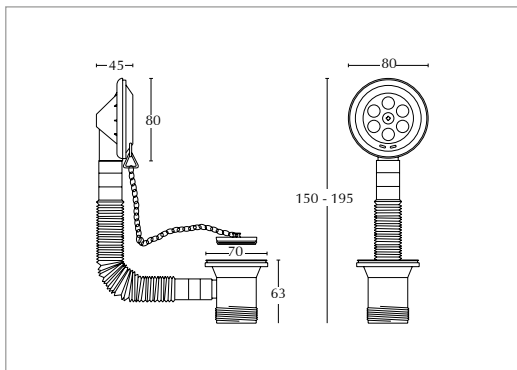

BATHS

Tidy plug standard bath waste with plug and chain

Chrome	XO60140100N	£40.00
Antique Gold	XO60140200N	£70.00
Polished Nickel	XO60140300N	£70.00
Brushed Nickel	XO60140500N	£95.00
Brushed Brass	XO60140600N	£95.00