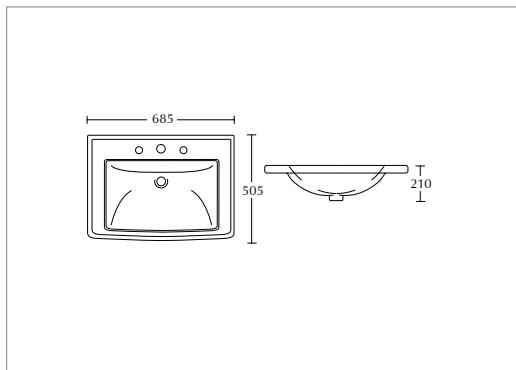

RADCLIFFE

Radcliffe large basin - 685mm

(1 tap hole)

White RD1LB11030 **£395.00**

(3 tap hole)

White RD1LB31030 **£395.00**

Radcliffe pedestal

White RD1PE01000 **£295.00**

Vanity basin - 685mm

(For use with the basin stands or furniture vanity units)

(1 tap hole)

White RD1IB11030N **£395.00**

(3 tap hole)

White RD1IB31030N **£395.00**

Medium slab basin (not shown)

(For use with the basin stands or furniture vanity units)

(1 tap hole)

White RD1M11030N **£365.00**

(3 tap hole)

White RD1MI31030N **£365.00**

Radcliffe medium basin - 600mm

(1 tap hole)

White RD1MB11030 **£345.00**

(3 tap hole)

White RD1MB31030 **£345.00**

Radcliffe pedestal

White RD1PE01000 **£295.00**