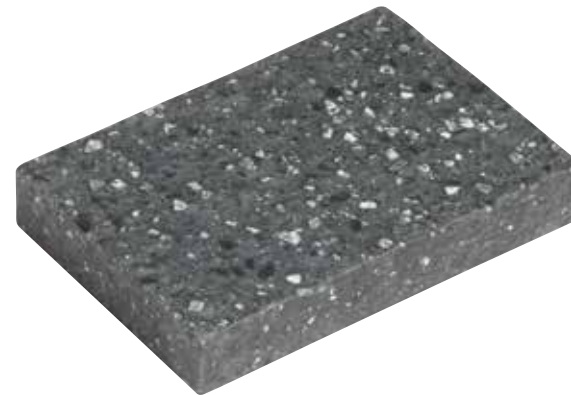

Nimbus Grey (Satin Finish)