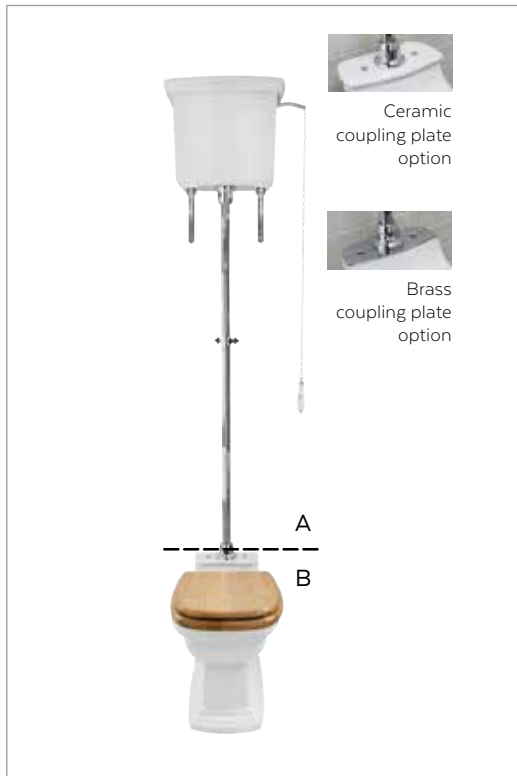

A) Low level cistern - Brass chrome plate option

(including all the components)

fittings

White/Chrome	ZRDLC01000CB	£695.00
White/Antique Gold	ZRDLC01000IB	£945.00
White/Polished Nickel	ZRDLC01000NB	£945.00
White/Brushed Nickel	ZRDLC01000BNB	£1,045.00
White/Brushed Brass	ZRDLC01000BBB	£1,045.00

B) Pan P Trap (Horizontal)

(For use with the Radcliffe seat)

White RD1WC01030 **£545.00**

IMPERIAL

A) High level cistern - Ceramic plate option
(including all the components and ornate brackets) fittings

White/Chrome	ZRDHC01000C	£1,250.00
White/Antique Gold	ZRDHC01000I	£1,495.00
White/Polished Nickel	ZRDHC01000N	£1,495.00
White/Brushed Nickel	ZRDHC01000BN	£1,645.00
White/Brushed Brass	ZRDHC01000BB	£1,645.00