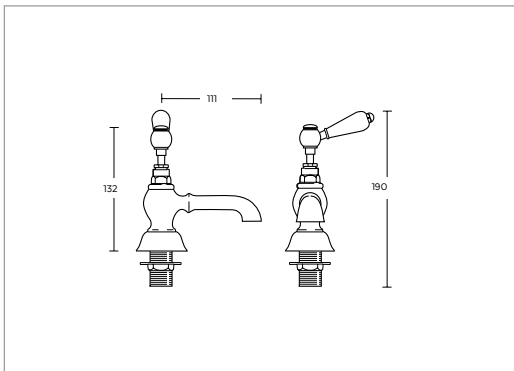

3/4" bath pillar taps

Regent Metal Lever

(finishes available with Regent metal levers)

Chrome	REGBATHTAPSMCP	£385.00
Antique Gold	REGBATHTAPSMAG	£445.00
Polished Nickel	REGBATHTAPSMPN	£445.00
Brushed Nickel	REGBATHTAPSMBN	£495.00
Brushed Brass	REGBATHTAPSMBB	£555.00

Tall mono basin mixer

(complete with pop up waste)

Regent Metal Lever

(finishes available with Regent metal levers)

Chrome	REGTBMCP	£445.00
Antique Gold	REGTBMAG	£545.00
Polished Nickel	REGTBMNP	£545.00
Brushed Nickel	REGTBMNB	£575.00
Brushed Brass	REGTBMBB	£595.00