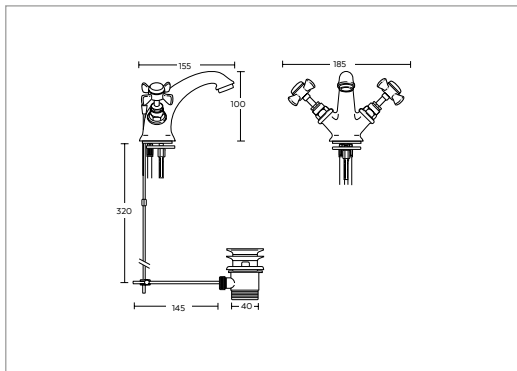

EDWARDIAN COLLECTION

Monobloc basin mixer

(complete with pop up waste)

White Cross Handle

(finishes available with white cross handles)

Chrome	EDWBMWCP	£395.00
Antique Gold	EDWBMWAG	£485.00
Polished Nickel	EDWBMWPN	£485.00
Brushed Nickel	EDWBMWBN	£545.00
Brushed Brass	EDWBMWBB	£595.00

Monobloc bidet mixer

(complete with pop up waste)

White Cross Handle

(finishes available with white cross handles)

Chrome	EDWBIWCP	£395.00
Antique Gold	EDWBIWAG	£485.00
Polished Nickel	EDWBIWPN	£485.00
Brushed Nickel	EDWBIWBN	£545.00
Brushed Brass	EDWBIWBB	£595.00

1/2" basin pillar taps

White Cross Handle

(finishes available with white cross handles)

Chrome	EDWBASINTAPSWCP	£345.00
Antique Gold	EDWBASINTAPSWAG	£400.00
Polished Nickel	EDWBASINTAPSWPN	£400.00
Brushed Nickel	EDWBASINTAPSWBN	£425.00
Brushed Brass	EDWBASINTAPSWBB	£475.00