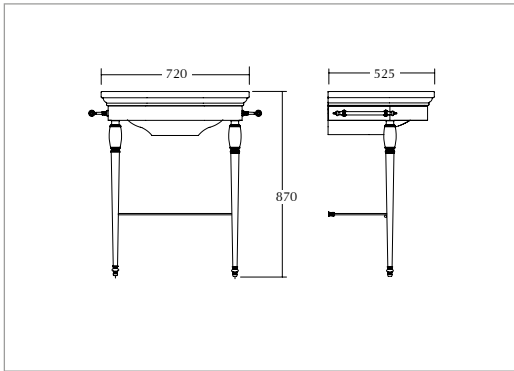

IMPERIAL

CARLYON Basin Stands

Carlyon large basin - 720mm

(1 tap hole)

White CR1LB11030N £425.00

(3 tap hole)

White CR1LB31030N £425.00

Carlyon large basin stand with glass shelf and chrome legs