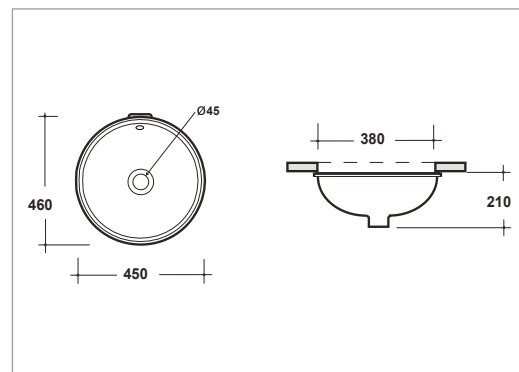

REGENT

A) Basin - 700mm

(1 tap hole)

White   RG1LB11030   **£345.00**

(3 tap hole)

White   RG1LB31030   **£345.00**

B) Pedestal

White   RG1PE01000   **£245.00**

Under counter basin

White   RG1US01000   **£195.00**

Round under counter basin

White   RG2UC01000   **£195.00**