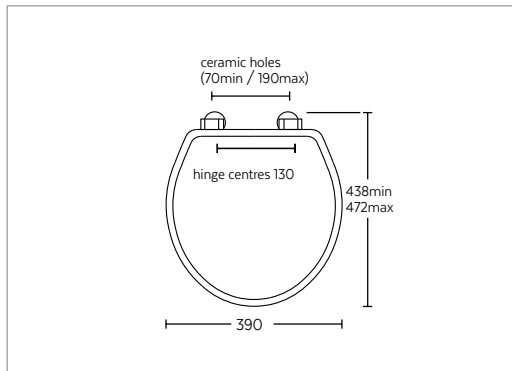

**Oval solid wood toilet seat -
with soft-close hinge**

Supplied with seat lid lift handle in the box

Chrome		
Natural Oak	XX50008120NSB	£395.00
Antique Gold		
Natural Oak	XX50008220NSB	£415.00
Polished Nickel		
Natural Oak	XX50008320NSB	£415.00
Brushed Nickel		
Natural Oak	XX50008520NSB	£445.00
Brushed Brass		
Natural Oak	XX50008620NSB	£445.00

**Oval painted toilet seat -
with soft-close hinge**

Supplied without seat lid lift handle

Chrome		
White (Smooth)	XX50008110NSB	£375.00
Matt Black Grained	XX50008150NSB	£375.00
Dartmouth Grey Grained	XX50008152NSB	£375.00
Sea Mist Grained	XX50008154NSB	£375.00
Antique Gold		
White (Smooth)	XX50008210NSB	£395.00
Matt Black Grained	XX50008250NSB	£395.00
Dartmouth Grey Grained	XX50008252NSB	£395.00
Sea Mist Grained	XX50008254NSB	£395.00
Polished Nickel		
White (Smooth)	XX50008310NSB	£395.00
Matt Black Grained	XX50008350NSB	£395.00
Dartmouth Grey Grained	XX50008352NSB	£395.00
Sea Mist Grained	XX50008354NSB	£395.00

Note : Grained seats suitable for the Fradley Furniture

Brushed Nickel		
White (Smooth)	XX50008510NSB	£425.00
Matt Black Grained	XX50008550NSB	£425.00
Dartmouth Grey Grained	XX50008552NSB	£425.00
Sea Mist Grained	XX50008554NSB	£425.00
Brushed Brass		
White (Smooth)	XX50008610NSB	£425.00
Matt Black Grained	XX50008650NSB	£425.00
Dartmouth Grey Grained	XX50008652NSB	£425.00
Sea Mist Grained	XX50008654NSB	£425.00