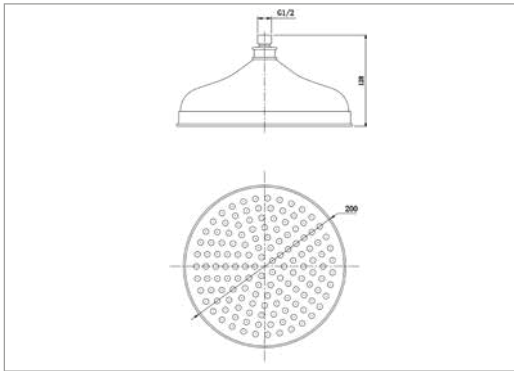

CAMBRIDGE SHOWER COLLECTION

Lichfield traditional Shower Head 200mm
(supplied without the round wall arm)

Chrome	LICROSE200CP	£145.00
Antique Gold	LICROSE200AG	£245.00
Polished Nickel	LICROSE200PN	£245.00
Brushed Nickel	LICROSE200BN	£295.00
Brushed Brass	LICROSE200BB	£295.00

300mm round wall arm

Chrome	LICWARM300CP	£45.00
Antique Gold	LICWARM300AG	£120.00
Polished Nickel	LICWARM300PN	£120.00
Brushed Nickel	LICWARM300BN	£145.00
Brushed Brass	LICWARM300BB	£145.00

380mm round wall arm

Chrome	LICWARM380CP	£45.00
Antique Gold	LICWARM380AG	£130.00
Polished Nickel	LICWARM380PN	£130.00
Brushed Nickel	LICWARM380BN	£150.00
Brushed Brass	LICWARM380BB	£150.00

Please refer to the www.imperialtechspec.com website for the thermostatic valve body dimensions

For further technical information go to: www.imperialtechspec.com; Technical drawings are subject to change and therefore they are for guideline purpose only.