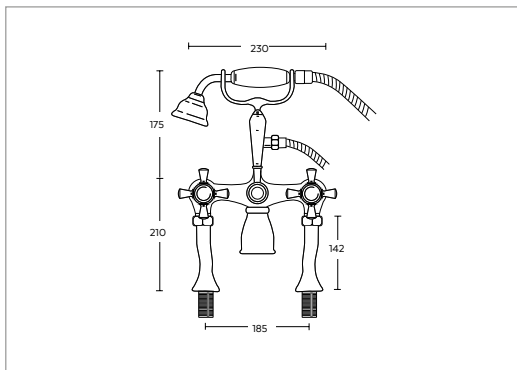

EDWARDIAN COLLECTION

Bath shower mixer, deck mounted
(This bath shower mixer has 180 centres)

Bath shower mixer, wall mounted
(This bath shower mixer has 180 centres)

3 hole basin mixer
(complete with pop up wastes)