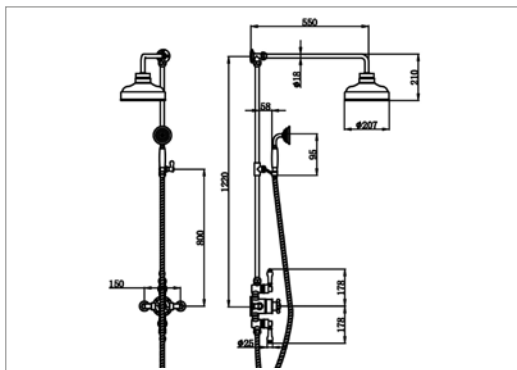

LICHFIELD COLLECTION

Exposed Lichfield thermostatic control valve with handset and riser kit (dual outlet)

(White controls)

Price includes the Valve and riser kit with a 200 Lichfield Rose

Chrome	ZLICEXP2W200CP	£945.00
Antique Gold	ZLICEXP2W200AG	£1,595.00
Polished Nickel	ZLICEXP2W200PN	£1,595.00
Brushed Nickel	ZLICEXP2W200BN	£1,755.00
Brushed Brass	ZLICEXP2W200BB	£1,755.00

Exposed Lichfield thermostatic control valve and riser kit (single outlet)

(White controls)

Price includes the Valve and riser kit with a 200 Lichfield Rose

Chrome	ZLICEXP1W200CP	£795.00
Antique Gold	ZLICEXP1W200AG	£1,427.00
Polished Nickel	ZLICEXP1W200PN	£1,427.00
Brushed Nickel	ZLICEXP1W200BN	£1,509.00
Brushed Brass	ZLICEXP1W200BB	£1,509.00

Lichfield traditional shower handset

Chrome	LICHSETWCP	£50.00
Antique Gold	LICHSETWAG	£95.00
Polished Nickel	LICHSETWPN	£95.00
Brushed Nickel	LICHSETWBN	£110.00
Brushed Brass	LICHSETWBB	£110.00