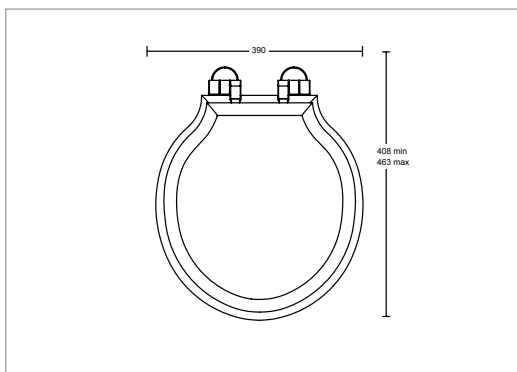

ETOILE Toilet Seat Options

SOFT - CLOSE

Etoile solid wood toilet seat - with soft-close hinge

Supplied with seat lid lift handle in the box

Chrome		
Natural Oak	XE50000120NSB	£395.00
Antique Gold		
Natural Oak	XE50000220NSB	£415.00
Polished Nickel		
Natural Oak	XE50000320NSB	£415.00
Brushed Nickel		
Natural Oak	XE50000520NSB	£445.00
Brushed Brass		
Natural Oak	XE50000620NSB	£445.00