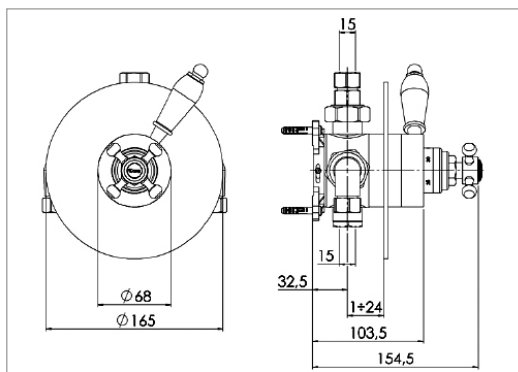

WESTMINSTER COLLECTION

Concealed Westminster thermostatic control valve
(White controls)

SINGLE WATER OUTLET

Chrome	XM86200100	£695.00
Antique Gold	XM86200200	£995.00

SINGLE WATER OUTLET

Chrome	ZXM82900120	£795.00
Antique Gold	ZXM82900220	£995.00

For use with the concealed shower valve

200mm

Chrome	ZXM87200100	£995.00
Antique Gold	ZXM87200200	£1,395.00

Extra (Optional extra shower handset in Black)

Chrome	XM84500100	£75.00
Antique Gold	XM84500200	£125.00