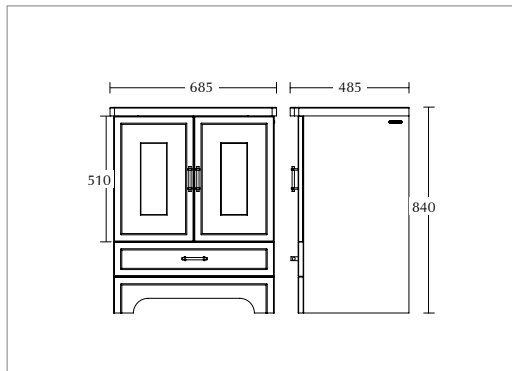

Fradley Radcliffe Medium 2 door unit in matt black grained

Fradley 2 door and 1 drawer vanity unit

Radcliffe large vanity basin

(1 tap hole) White	RD1IB11030N	£395.00
(3 tap hole) White	RD1IB31030N	£395.00