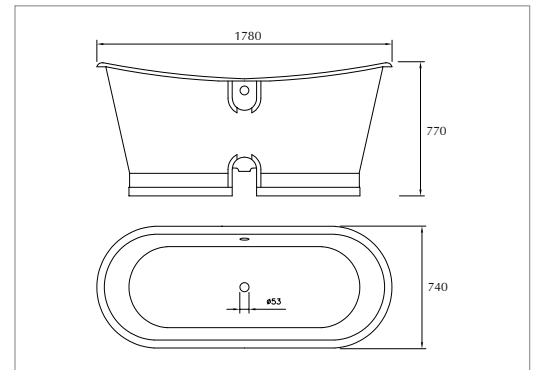

Grand Radison standing Bath 1770 x 730*

(0 tap holes)
Grey Primer

CI000603

£6,980.00

*Manufactured to order

The bath is supplied in grey primer paint all ready for painting

Images shown in price list and catalogue have been painted prior to photography