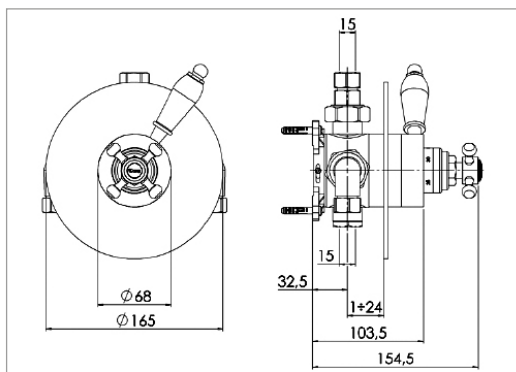

WESTMINSTER COLLECTION

SINGLE WATER OUTLET

Chrome	XM86200100	£695.00
Antique Gold	XM86200200	£995.00

Concealed Westminster thermostatic control valve
(Black controls)

SINGLE WATER OUTLET

Chrome	ZXM82900120	£795.00
Antique Gold	ZXM82900220	£995.00

For use with the concealed shower valve

200mm

Chrome	ZXM87200100	£995.00
Antique Gold	ZXM87200200	£1,395.00

Extra (Optional extra shower handset in Black)

Chrome	XM84500100	£75.00
Antique Gold	XM84500200	£125.00