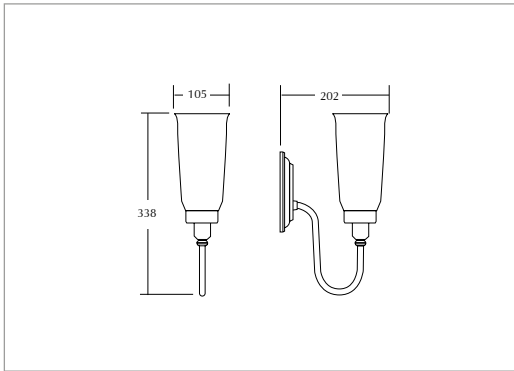

LIGHTING COLLECTION

Single Avila wall light with glass shade

Chrome	XLP1000400	£345.00
Antique Gold	XLP1002400	£445.00
Polished Nickel	XLP1003400	£445.00
Brushed Nickel	XLP1000400BN	£445.00
Brushed Brass	XLP1000400BB	£445.00

Chrome	XLP1000600	£255.00

Chrome	XLP1000500	£355.00

IMPORTANT: All lamps have been tested and rated at IP44, suitable for use in Bathroom Zone 2 & Outside Zone. For more information please refer to the back of this guide.

For further technical information go to: www.imperialtechspec.com; Technical drawings are subject to change and therefore they are for guideline purpose only.