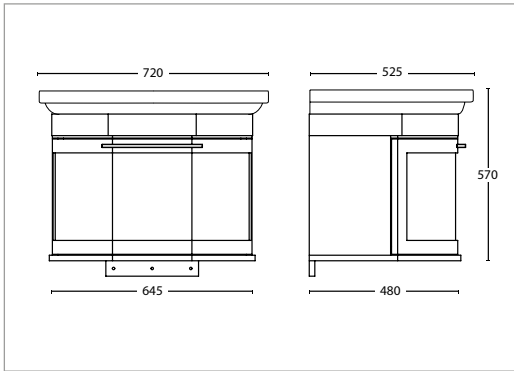

Carlyon large basin - 720mm

(1 tap hole)

White CR1LB11030N £425.00

(3 tap hole)

White CR1LB31030N £425.00

Large Bay 1 drawer wall hung vanity unit

Chrome

Matt Black ZBAYLBDW0060CP £2,250.00

Dartmouth Grey ZBAYLBDW0062CP £2,250.00

Sea Mist ZBAYLBDW0064CP £2,250.00

Antique Gold

Matt Black ZBAYLBDW0060AG £2,550.00

Dartmouth Grey ZBAYLBDW0062AG £2,550.00

Sea Mist ZBAYLBDW0064AG £2,550.00

Polished Nickel

Matt Black ZBAYLBDW0060PN £2,550.00

Dartmouth Grey ZBAYLBDW0062PN £2,550.00

Sea Mist ZBAYLBDW0064PN £2,550.00

Large Bay 1 drawer wall hung vanity unit

Brushed Nickel

Matt Black ZBAYLBDR0060BN £2,950.00

Dartmouth Grey ZBAYLBDR0062BN £2,950.00

Sea Mist ZBAYLBDR0064BN £2,950.00

Brushed Brass

Matt Black ZBAYLBDR0060BB £2,950.00

Dartmouth Grey ZBAYLBDR0062BB £2,950.00

Sea Mist ZBAYLBDR0064BB £2,950.00