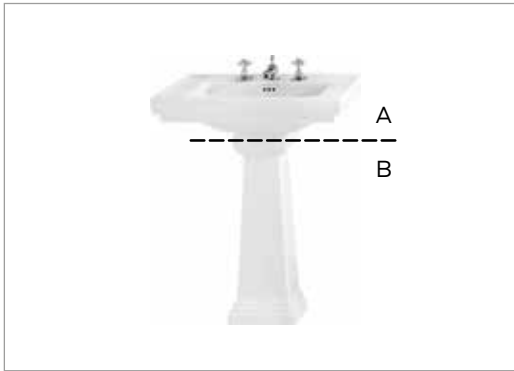

A) Large basin - 640mm

(1 tap hole)

White AD1LB11030 **£495.00**

(3 tap hole)

White AD1LB31030 **£495.00**

B) Tall pedestal

White AD1PE01000T **£345.00**

A) Small basin - 520mm