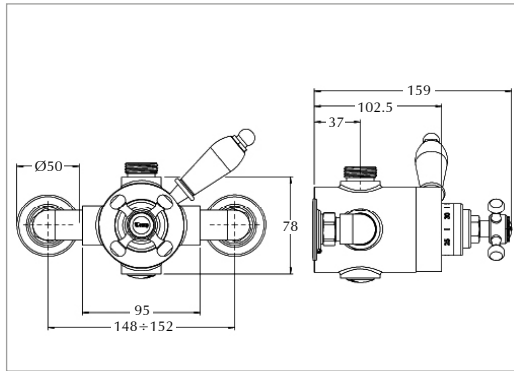

WESTMINSTER COLLECTION

SINGLE WATER OUTLET

Price for valve only

Chrome	ZXM82200100	£745.00
Antique Gold	ZXM82200200	£845.00

Exposed Westminster thermostatic control valve
(Black controls)

SINGLE WATER OUTLET

Price for valve only

Chrome	ZXM82300100	£745.00
Antique Gold	ZXM82300200	£845.00

For use with Westminster exposed shower valve. Please note this is not compatible with the Victorian shower valve

200mm

Chrome	ZXM87800100	£1,095.00
Antique Gold	ZXM87800200	£1,595.00

Extra (Optional extra shower handset in Black)

Chrome	XM84500100	£75.00
Antique Gold	XM84500200	£125.00