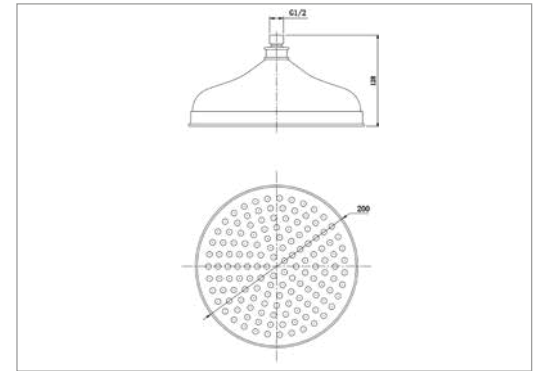

LICHFIELD COLLECTION

Lichfield traditional Shower Head 200mm (supplied without the Ceiling arm)

Chrome	LICROSE200CP	£145.00
Antique Gold	LICROSE200AG	£245.00
Polished Nickel	LICROSE200PN	£245.00
Brushed Nickel	LICROSE200BN	£295.00
Brushed Brass	LICROSE200BB	£295.00

Lichfield 120mm Round Ceiling arm

Chrome	LICCARM120CP	£45.00
Antique Gold	LICCARM120AG	£100.00
Polished Nickel	LICCARM120PN	£100.00
Brushed Nickel	LICCARM120BN	£120.00
Brushed Brass	LICCARM120BB	£120.00

Lichfield 250mm Round Ceiling arm

Chrome	LICCARM250CP	£50.00
Antique Gold	LICCARM250AG	£120.00
Polished Nickel	LICCARM250PN	£120.00
Brushed Nickel	LICCARM250BN	£145.00
Brushed Brass	LICCARM250BB	£145.00

Lichfield Shower Rail kit, handset and hose

Chrome	LICSLIDERCP	£185.00
Antique Gold	LICSLIDERAG	£295.00
Polished Nickel	LICSLIDERPN	£295.00
Brushed Nickel	LICSLIDERBN	£425.00
Brushed Brass	LICSLIDERBB	£425.00

Please Note: You will need to add an outlet elbow when using in conjunction with a concealed valve.

Lichfield outlet elbow

Chrome	LICWELBCP	£35.00
Antique Gold	LICWELBAG	£75.00
Polished Nickel	LICWELBPN	£75.00
Brushed Nickel	LICWELBBN	£95.00
Brushed Brass	LICWELBBB	£95.00

Lichfield 360mm Round Ceiling arm

Chrome	LICCARM360CP	£55.00
Antique Gold	LICCARM360AG	£140.00
Polished Nickel	LICCARM360PN	£140.00
Brushed Nickel	LICCARM360BN	£165.00
Brushed Brass	LICCARM360BB	£165.00

Lichfield traditional Shower Head 200mm (supplied without the round wall arm)

Chrome	LICROSE200CP	£145.00
Antique Gold	LICROSE200AG	£245.00
Polished Nickel	LICROSE200PN	£245.00
Brushed Nickel	LICROSE200BN	£295.00
Brushed Brass	LICROSE200BB	£295.00

300mm round wall arm

Chrome	LICWARM300CP	£45.00
Antique Gold	LICWARM300AG	£120.00
Polished Nickel	LICWARM300PN	£120.00
Brushed Nickel	LICWARM300BN	£145.00
Brushed Brass	LICWARM300BB	£145.00

380mm round wall arm

Chrome	LICWARM380CP	£45.00
Antique Gold	LICWARM380AG	£130.00
Polished Nickel	LICWARM380PN	£130.00
Brushed Nickel	LICWARM380BN	£150.00
Brushed Brass	LICWARM380BB	£150.00