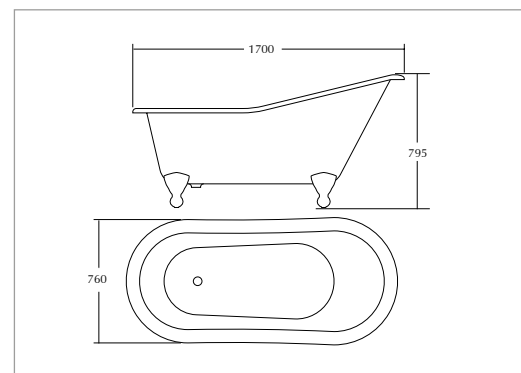

Foot colour options

Primed Cast Iron	ZCI000022S	£4,295.00
White	ZCI000022W	£4,595.00
Chrome	ZCI000022CP	£4,495.00
Antique Gold	ZCI000022I	£4,695.00