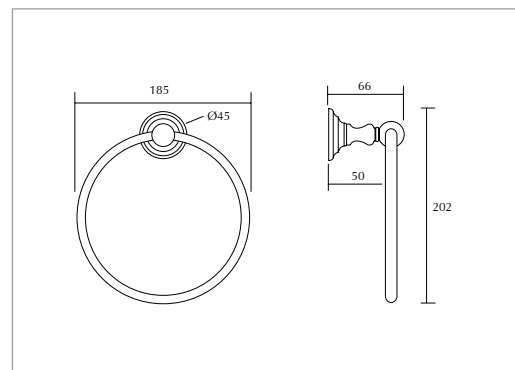

RICHMOND COLLECTION

Wall mounted long towel rail 63.5cm

Chrome	XCL0070100	£150.00
Antique Gold	XCL0070200	£225.00
Polished Nickel	XCL0070300	£210.00
Brushed Nickel	XCL0070500	£235.00
Brushed Brass	XCL0070600	£250.00

Wall mounted double towel rail 63.5cm

Chrome	XCL0200100	£265.00
Antique Gold	XCL0200200	£385.00
Polished Nickel	XCL0200300	£345.00
Brushed Nickel	XCL0200500	£365.00
Brushed Brass	XCL0200600	£395.00

Towel ring

Chrome	XCL0050100	£105.00
Antique Gold	XCL0050200	£175.00
Polished Nickel	XCL0050300	£165.00
Brushed Nickel	XCL0050500	£185.00
Brushed Brass	XCL0050600	£195.00

Wall mounted short towel rail 50cm (not shown)

Chrome	XCL0060100	£145.00
Antique Gold	XCL0060200	£195.00
Polished Nickel	XCL0060300	£185.00
Brushed Nickel	XCL0060500	£210.00
Brushed Brass	XCL0060600	£245.00

Wall mounted short towel rail 30cm (not shown)

Chrome	XCL0400100	£140.00
Antique Gold	XCL0400200	£185.00
Polished Nickel	XCL0400300	£175.00
Brushed Nickel	XCL0400500	£195.00
Brushed Brass	XCL0400600	£240.00