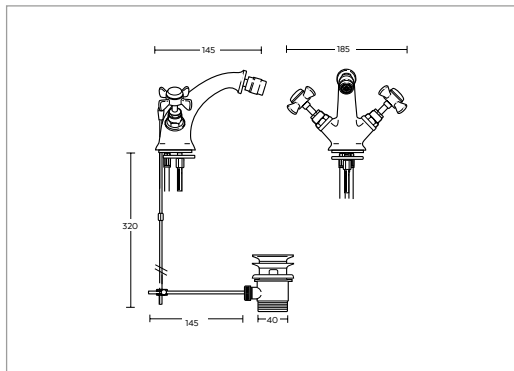

EDWARDIAN COLLECTION

Monobloc basin mixer

(complete with pop up waste)

White Cross Handle

(finishes available with white cross handles)

Chrome	EDWBMWCP	£395.00
Antique Gold	EDWBMWAG	£485.00
Polished Nickel	EDWBMWPN	£485.00
Brushed Nickel	EDWBMWBN	£545.00
Brushed Brass	EDWBMWBB	£595.00

Monobloc bidet mixer

(complete with pop up waste)

White Cross Handle

(finishes available with white cross handles)

Chrome	EDWBIWCP	£395.00
Antique Gold	EDWBIWAG	£485.00
Polished Nickel	EDWBIWPN	£485.00
Brushed Nickel	EDWBIWBN	£545.00
Brushed Brass	EDWBIWBB	£595.00

1/2" basin pillar taps

White Cross Handle

(finishes available with white cross handles)

Chrome	EDWBASINTAPSWCP	£345.00
Antique Gold	EDWBASINTAPSWAG	£400.00
Polished Nickel	EDWBASINTAPSWPN	£400.00
Brushed Nickel	EDWBASINTAPSWBN	£425.00
Brushed Brass	EDWBASINTAPSWBB	£475.00