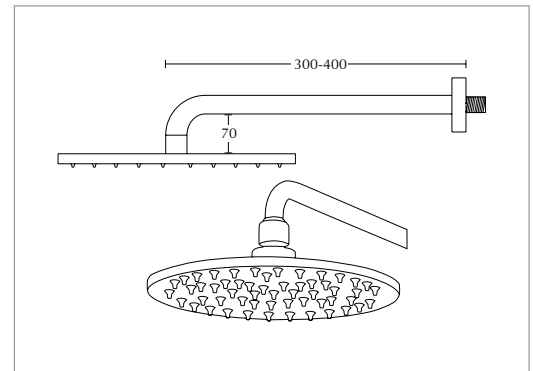

CAMBRIDGE SHOWER COLLECTION

Concealed Cambridge thermostatic dual control valve

(Victorian Black and Radcliffe Black lever controls)

Single Outlet

Chrome	ZXM86600100	£695.00
Antique Gold	ZXM86600200	£985.00
Polished Nickel	ZXM86600300	£985.00
Brushed Nickel	ZXM86600500	£1,095.00
Brushed Brass	ZXM86600600	£1,195.00

Two way Outlet

Chrome	ZXM86600102W	£845.00
Antique Gold	ZXM86600202W	£1,135.00
Polished Nickel	ZXM86600302W	£1,135.00
Brushed Nickel	ZXM86600502W	£1,245.00
Brushed Brass	ZXM86600602W	£1,345.00

Hand shower kit

(Supplied with either a white or black handset)

For use with the concealed shower valve

White

Chrome	XM85100100	£225.00
Antique Gold	XM85100200	£425.00
Polished Nickel	XM85100300	£425.00
Brushed Nickel	XM85100500	£495.00
Brushed Brass	XM85100600	£495.00

Black

Chrome	XM85100100B	£225.00
Antique Gold	XM85100200B	£425.00
Polished Nickel	XM85100300B	£425.00
Brushed Nickel	XM85100500B	£495.00
Brushed Brass	XM85100600B	£495.00

Amena Wall mounted slim rose head

(Supplied with wall round fixed arm)

200mm

Chrome	ZXM84100100	£340.00

Please refer to the www.imperialtechspec.com website for the thermostatic valve body dimensions

For further technical information go to: www.imperialtechspec.com; Technical drawings are subject to change and therefore they are for guideline purpose only.