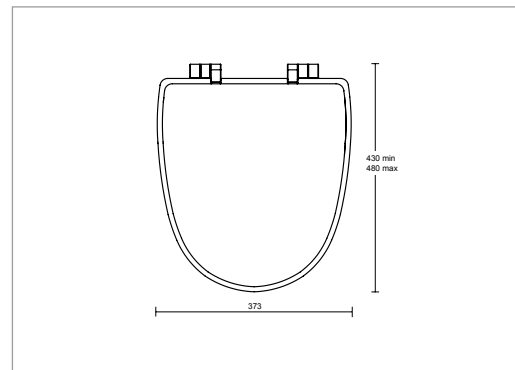

Available in various painted and wood options, to complement your bathroom.

Toilet Seat Options

SOFT - CLOSE

Imperial Astoria toilet seat
supplied with a soft-close hinges

Chrome
White XA50000110NSB **£375.00**