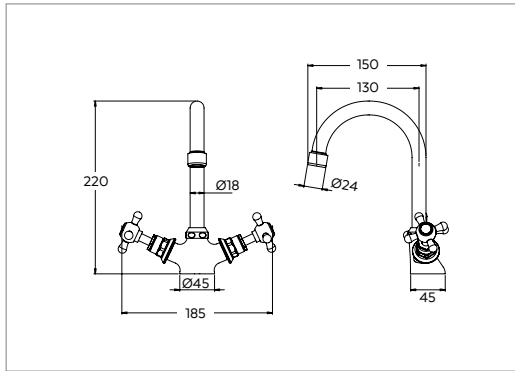

3/4" bath pillar taps

Chrome	VICBATHTAPSCP	£375.00
Antique Gold	VICBATHTAPSAG	£435.00
Polished Nickel	VICBATHTAPSPN	£435.00
Brushed Nickel	VICBATHTAPSN	£485.00
Brushed Brass	VICBATHTAPSB	£545.00

Victorian cloak vanity monobloc basin mixer

(for use with cloak vanity basin)

Chrome	VICCBMCP	£275.00
Antique Gold	VICCBMAG	£345.00
Polished Nickel	VICCBMPN	£345.00
Brushed Nickel	VICCBMBN	£375.00
Brushed Brass	VICCBMBB	£475.00