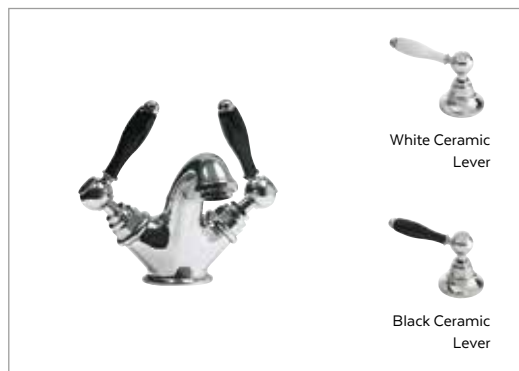

RADCLIFFE COLLECTION

White Ceramic Lever

Black Ceramic Lever