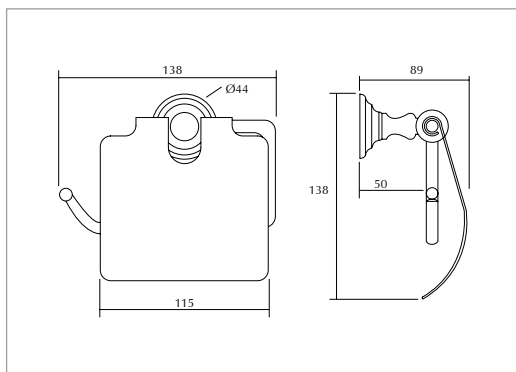

RICHMOND COLLECTION

Wall mounted open toilet roll holder

Chrome	XCL0110100	£105.00
Antique Gold	XCL0110200	£155.00
Polished Nickel	XCL0110300	£145.00
Brushed Nickel	XCL0110500	£165.00
Brushed Brass	XCL0110600	£175.00

Wall mounted covered toilet roll holder

Chrome	XCL0040100	£145.00
Antique Gold	XCL0040200	£225.00
Polished Nickel	XCL0040300	£215.00
Brushed Nickel	XCL0040500	£225.00
Brushed Brass	XCL0040600	£245.00

Wall mounted spare toilet roll holder

Chrome	XCL0020100	£115.00
Antique Gold	XCL0020200	£145.00
Polished Nickel	XCL0020300	£135.00
Brushed Nickel	XCL0020500	£165.00
Brushed Brass	XCL0020600	£185.00