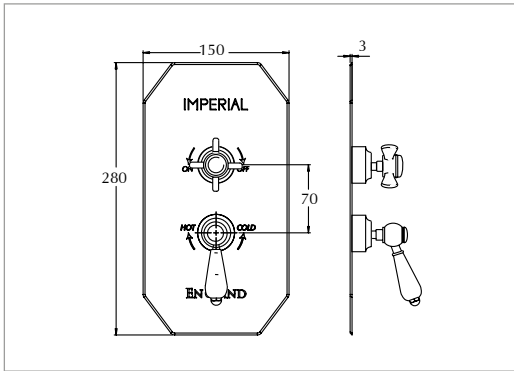

CAMBRIDGE SHOWER COLLECTION

Concealed Cambridge thermostatic dual control valve

(Edwardian chrome and Regent chrome lever controls)

Concealed Cambridge thermostatic dual control valve

(Edwardian Black and Radcliffe Black lever controls)

Concealed Cambridge thermostatic dual control valve

(Victorian white and Radcliffe white lever controls)

Single Outlet

Chrome	ZXM80600100	£695.00
Antique Gold	ZXM80600200	£985.00
Polished Nickel	ZXM80600300	£985.00
Brushed Nickel	ZXM80600500	£1,095.00
Brushed Brass	ZXM80600600	£1,195.00

Single Outlet

Chrome	ZXM86400100	£695.00
Antique Gold	ZXM86400200	£985.00
Polished Nickel	ZXM86400300	£985.00
Brushed Nickel	ZXM86400500	£1,095.00
Brushed Brass	ZXM86400600	£1,195.00

Single Outlet

Chrome	ZXM86200100	£695.00
Antique Gold	ZXM86200200	£985.00
Polished Nickel	ZXM86200300	£985.00
Brushed Nickel	ZXM86200500	£1,095.00
Brushed Brass	ZXM86200600	£1,195.00

Two way Outlet

Chrome	ZXM81400100	£845.00
Antique Gold	ZXM81400200	£1,135.00
Polished Nickel	ZXM81400300	£1,135.00
Brushed Nickel	ZXM81400500	£1,245.00
Brushed Brass	ZXM81400600	£1,345.00

Two way Outlet

Chrome	ZXM86400102W	£845.00
Antique Gold	ZXM86400202W	£1,135.00
Polished Nickel	ZXM86400302W	£1,135.00
Brushed Nickel	ZXM86400502W	£1,245.00
Brushed Brass	ZXM86400602W	£1,345.00

Two way Outlet

Chrome	ZXM86200102W	£845.00
Antique Gold	ZXM86200202W	£1,135.00
Polished Nickel	ZXM86200302W	£1,135.00
Brushed Nickel	ZXM86200502W	£1,245.00
Brushed Brass	ZXM86200602W	£1,345.00

Please refer to the www.imperialtechspec.com website for the thermostatic valve body dimensions

For further technical information go to: www.imperialtechspec.com; Technical drawings are subject to change and therefore they are for guideline purpose only.