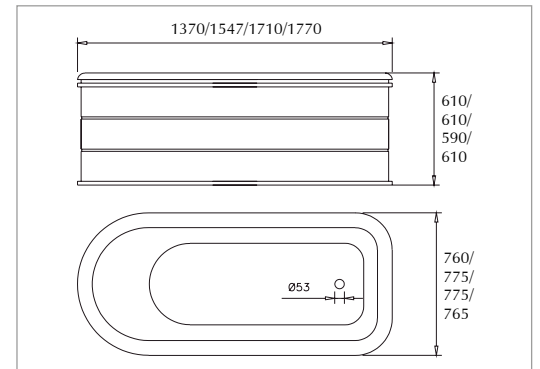

**Carlyon Free standing Bath available in 4 sizes -
1370x760, 1540 x770, 1700x 770 & 1770 x 760***

(0 tap holes)
Grey Primer

1370x760	CI000303	£6,795.00
1540 x770	CI000304	£7,225.00
1700x 770	CI000305	£7,495.00
1770 x 760	CI000306	£7,725.00

*Manufactured to order

The bath is supplied in grey primer paint all ready for painting

Images shown in price list and catalogue have been painted prior to photography