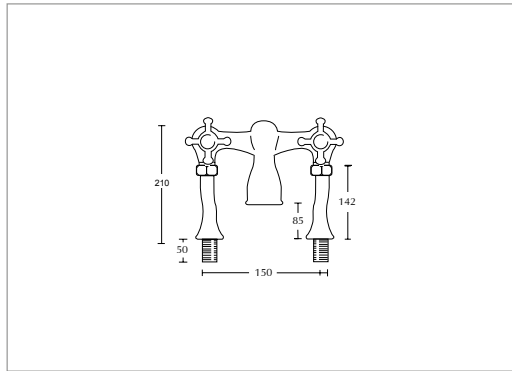

Bath filler, deck mounted
(This bath filler has 150 centres)

White Cross Handle

(finishes available with white cross handles)

Chrome	ZLICBSMDMCP	£545.00
Antique Gold	ZLICBSMDMAG	£795.00
Polished Nickel	ZLICBSMDMPN	£795.00
Brushed Nickel	ZLICBSMDMBN	£875.00
Brushed Brass	ZLICBSMDMBB	£875.00

White Cross Handle

(finishes available with white cross handles)

Chrome	ZLICDMBFILLCP	£445.00
Antique Gold	ZLICDMBFILLAG	£525.00
Polished Nickel	ZLICDMBFILLPN	£525.00
Brushed Nickel	ZLICDMBFILLBN	£575.00
Brushed Brass	ZLICDMBFILLBB	£575.00

White Cross Handle

(finishes available with white cross handles)

Chrome	ZLICBSMFSCP	£795.00
Antique Gold	ZLICBSMFSAG	£1,345.00
Polished Nickel	ZLICBSMFSPN	£1,345.00
Brushed Nickel	ZLICBSMFSBN	£1,545.00
Brushed Brass	ZLICBSMFSBB	£1,545.00