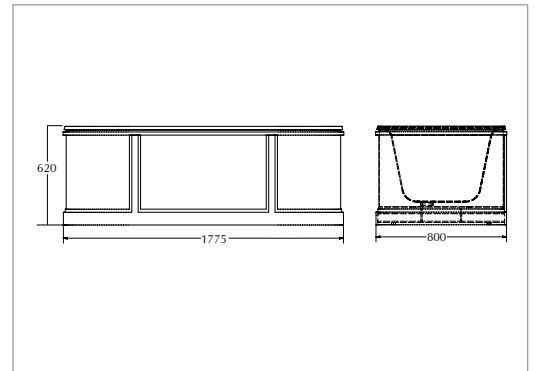

King Charles bath*

(0 tap holes)
Grey Primer

C1000110

£7,995.00

*Manufactured to order

The bath is supplied in grey primer paint all ready for painting

Images shown in price list and catalogue have been painted prior to photography