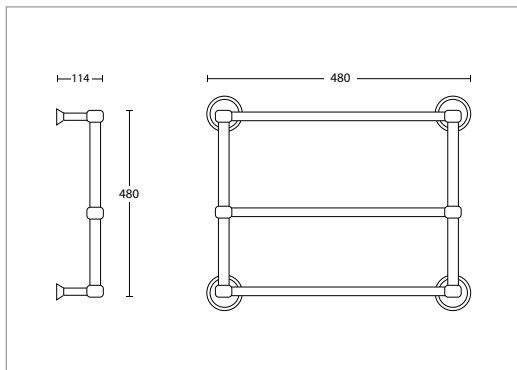

RADIATORS

Lund 480x480 wall radiator**

Water only

Chrome	RAD0107100	£1,295.00
Polished Nickel*	RAD0107300	£1,595.00

Lund 920x600 wall radiator**

Water only

Chrome	RAD0108100	£1,495.00
Polished Nickel*	RAD0108300	£1,795.00

Lund 1140x500 wall radiator**

Water only

Chrome	RAD0109100	£1,595.00
Polished Nickel*	RAD0109300	£1,895.00

**Supplied without radiator valve *Polished Nickel incurs a 3 week lead time

For further technical information go to: www.imperialtechspec.com; Technical drawings are subject to change and therefore they are for guideline purpose only.