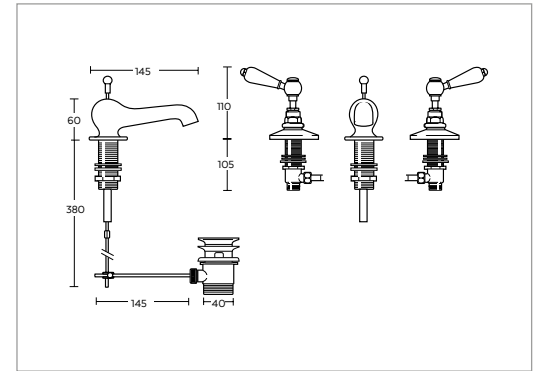

IMPERIAL

REGENT COLLECTION

Regent Metal
Lever

Regent Metal
Lever

Regent Metal
Lever

Bath shower mixer, deck mounted

(This bath shower mixer has 180 centres)

Regent Metal Lever