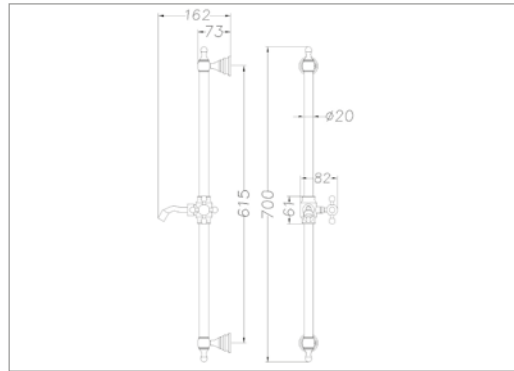

LICHFIELD COLLECTION

Lichfield traditional Shower Head 200mm (supplied without the Ceiling arm)

Chrome	LICROSE200CP	£145.00
Antique Gold	LICROSE200AG	£245.00
Polished Nickel	LICROSE200PN	£245.00
Brushed Nickel	LICROSE200BN	£295.00
Brushed Brass	LICROSE200BB	£295.00

Lichfield 120mm Round Ceiling arm

Chrome	LICCARM120CP	£45.00
Antique Gold	LICCARM120AG	£100.00
Polished Nickel	LICCARM120PN	£100.00
Brushed Nickel	LICCARM120BN	£120.00
Brushed Brass	LICCARM120BB	£120.00

Lichfield 250mm Round Ceiling arm

Chrome	LICCARM250CP	£50.00
Antique Gold	LICCARM250AG	£120.00
Polished Nickel	LICCARM250PN	£120.00
Brushed Nickel	LICCARM250BN	£145.00
Brushed Brass	LICCARM250BB	£145.00

Lichfield Shower Rail kit, handset and hose

Chrome	LICSLIDERCP	£185.00
Antique Gold	LICSLIDERAG	£295.00
Polished Nickel	LICSLIDERPN	£295.00
Brushed Nickel	LICSLIDERBN	£425.00
Brushed Brass	LICSLIDERBB	£425.00

Please Note: You will need to add an outlet elbow when using in conjunction with a concealed valve.

Lichfield outlet elbow

Chrome	LICWELBCP	£35.00
Antique Gold	LICWELBAG	£75.00
Polished Nickel	LICWELBPN	£75.00
Brushed Nickel	LICWELBBN	£95.00
Brushed Brass	LICWELBBB	£95.00

Lichfield 360mm Round Ceiling arm

Chrome	LICCARM360CP	£55.00
Antique Gold	LICCARM360AG	£140.00
Polished Nickel	LICCARM360PN	£140.00
Brushed Nickel	LICCARM360BN	£165.00
Brushed Brass	LICCARM360BB	£165.00

Lichfield traditional Shower Head 200mm (supplied without the round wall arm)

Chrome	LICROSE200CP	£145.00
Antique Gold	LICROSE200AG	£245.00
Polished Nickel	LICROSE200PN	£245.00
Brushed Nickel	LICROSE200BN	£295.00
Brushed Brass	LICROSE200BB	£295.00

300mm round wall arm

Chrome	LICWARM300CP	£45.00
Antique Gold	LICWARM300AG	£120.00
Polished Nickel	LICWARM300PN	£120.00
Brushed Nickel	LICWARM300BN	£145.00
Brushed Brass	LICWARM300BB	£145.00

380mm round wall arm

Chrome	LICWARM380CP	£45.00
Antique Gold	LICWARM380AG	£130.00
Polished Nickel	LICWARM380PN	£130.00
Brushed Nickel	LICWARM380BN	£150.00
Brushed Brass	LICWARM380BB	£150.00