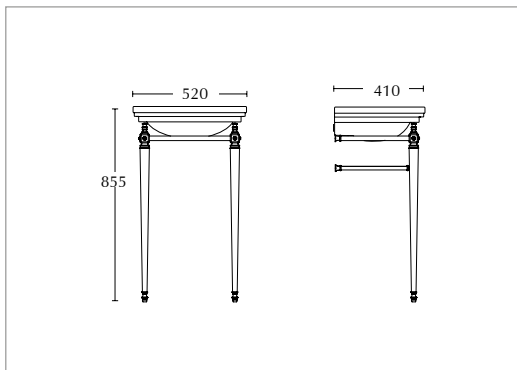

Brushed Brass XO60130600N £165.00

ASTORIA DECO Basin Stands

Astoria Deco cloak basin - 520mm

(1 tap hole)

White AD1SB11030 **£450.00**

(3 tap hole)

White AD1SB31030 **£450.00**

Astoria Deco cloak basin stand with towel rack