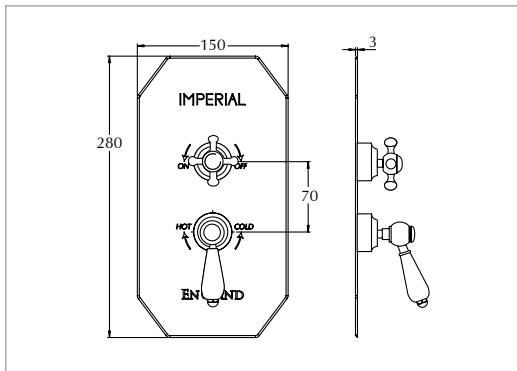

CAMBRIDGE SHOWER COLLECTION

Concealed Cambridge thermostatic dual control valve

(Victorian Black and Radcliffe Black lever controls)

Single Outlet

Chrome	ZXM86600100	£695.00
Antique Gold	ZXM86600200	£985.00
Polished Nickel	ZXM86600300	£985.00
Brushed Nickel	ZXM86600500	£1,095.00
Brushed Brass	ZXM86600600	£1,195.00

Two way Outlet

Chrome	ZXM86600102W	£845.00
Antique Gold	ZXM86600202W	£1,135.00
Polished Nickel	ZXM86600302W	£1,135.00
Brushed Nickel	ZXM86600502W	£1,245.00
Brushed Brass	ZXM86600602W	£1,345.00

Hand shower kit

(Supplied with either a white or black handset)

For use with the concealed shower valve

White

Chrome	XM85100100	£225.00
Antique Gold	XM85100200	£425.00
Polished Nickel	XM85100300	£425.00
Brushed Nickel	XM85100500	£495.00
Brushed Brass	XM85100600	£495.00

Black

Chrome	XM85100100B	£225.00
Antique Gold	XM85100200B	£425.00
Polished Nickel	XM85100300B	£425.00
Brushed Nickel	XM85100500B	£495.00
Brushed Brass	XM85100600B	£495.00

Amena Wall mounted slim rose head

(Supplied with wall round fixed arm)

200mm

Chrome	ZXM84100100	£340.00

Please refer to the www.imperialtechspec.com website for the thermostatic valve body dimensions

For further technical information go to: www.imperialtechspec.com; Technical drawings are subject to change and therefore they are for guideline purpose only.