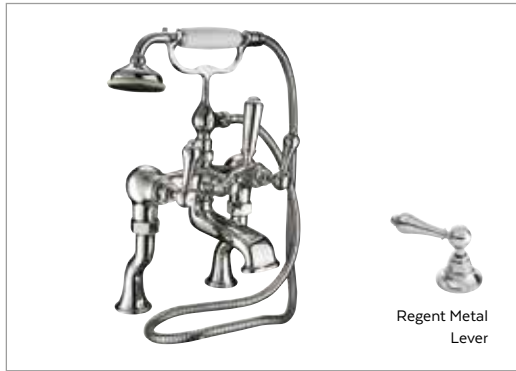

Tall mono basin mixer

(complete with pop up waste)

White Cross Handle

(finishes available with white cross handles)

Chrome	EDWTBMWCP	£445.00
Antique Gold	EDWTBMWAG	£545.00
Polished Nickel	EDWTBMWPN	£545.00
Brushed Nickel	EDWTBMWBN	£575.00
Brushed Brass	EDWTBMWBB	£595.00

IMPERIAL

REGENT COLLECTION

Regent Metal
Lever

Regent Metal
Lever

Regent Metal
Lever

Bath shower mixer, deck mounted

(This bath shower mixer has 180 centres)

Regent Metal Lever

(finishes available with Regent metal levers)

Chrome	REGBSMDMMCP	£695.00
Antique Gold	REGBSMDMMAG	£1,195.00
Polished Nickel	REGBSMDMMPN	£1,195.00
Brushed Nickel	REGBSMDMMBN	£1,295.00
Brushed Brass	REGBSMDMMBB	£1,395.00