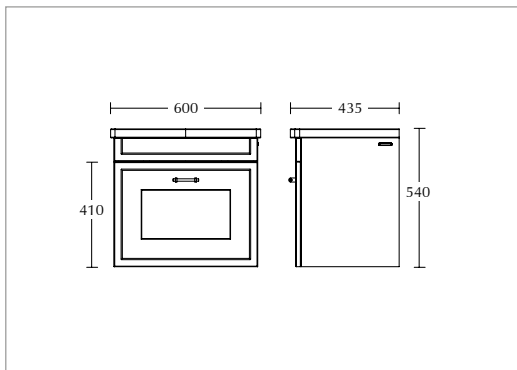

RADCLIFFE Fradley Furniture

Radcliffe medium vanity basin

(1 tap hole) White	RD1MI11030N	£365.00
(3 tap hole) White	RD1MI31030N	£365.00

Fradley medium wall hung 1 drawer vanity unit

Matt Black	XWT0360050	£995.00
Dartmouth Grey	XWT0360052	£995.00
Sea Mist	XWT0360054	£995.00

Radcliffe medium vanity basin

(1 tap hole) White	RD1MI11030N	£365.00
(3 tap hole) White	RD1MI31030N	£365.00

Fradley medium wall hung 2 door vanity unit

Matt Black	XWT0350050	£895.00
Dartmouth Grey	XWT0350052	£895.00
Sea Mist	XWT0350054	£895.00

All Fradley furniture are available in following finishes: