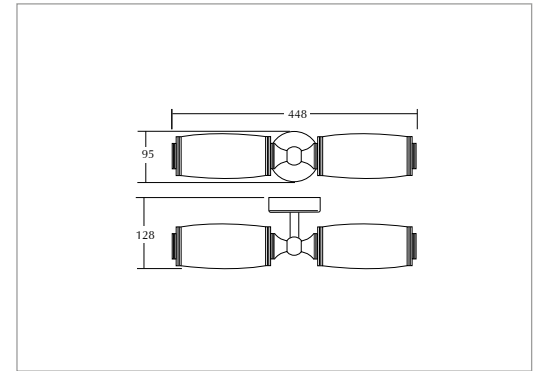

LIGHTING COLLECTION

Chrome	XLP1000400	£345.00
Antique Gold	XLP1002400	£445.00
Polished Nickel	XLP1003400	£445.00
Brushed Nickel	XLP1000400BN	£445.00
Brushed Brass	XLP1000400BB	£445.00

Chrome	XLP1000600	£255.00

Toledo double wall light and glass shade

Chrome	XLP1000500	£355.00

IMPORTANT: All lamps have been tested and rated at IP44, suitable for use in Bathroom Zone 2 & Outside Zone. For more information please refer to the back of this guide.

For further technical information go to: www.imperialtechspec.com; Technical drawings are subject to change and therefore they are for guideline purpose only.