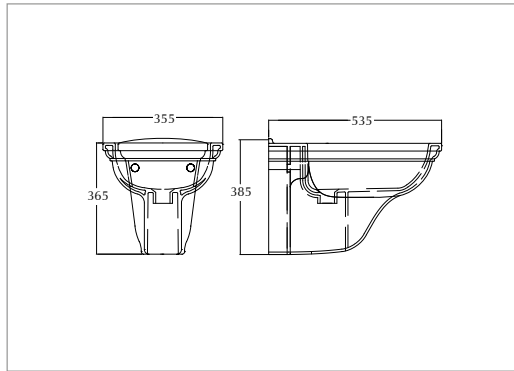

Bidet
(1 tap hole)
White

CRIBH1030

£395.00

Wall-hung bidet
(supplied without supporting brackets)

(1 tap hole)

White

CRIBH1030

£395.00