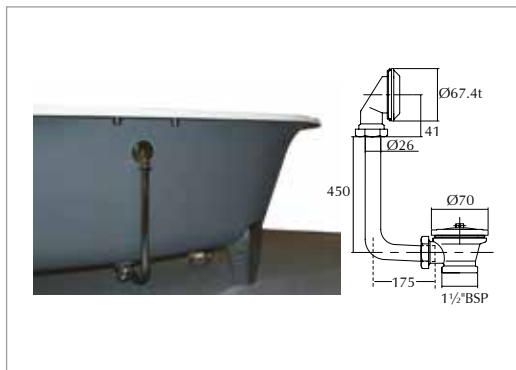

BATHS

Tidy plug standard bath waste with plug and chain

Chrome	XO60140100N	£40.00
Antique Gold	XO60140200N	£70.00
Polished Nickel	XO60140300N	£70.00
Brushed Nickel	XO60140500N	£95.00
Brushed Brass	XO60140600N	£95.00