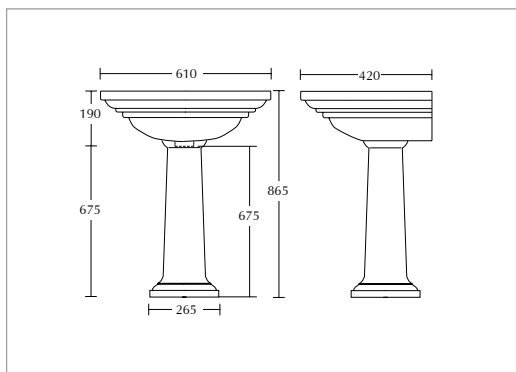

A) Large basin - 720mm

(1 tap hole)

White CR1LB11030N **£425.00**

(3 tap hole)

White CR1LB31030N **£425.00**

B) Pedestal

White CR1PE01000 **£295.00**

A) Medium basin - 610mm

(1 tap hole)

White CR1MB11030N **£395.00**

(3 tap hole)

White CR1MB31030N **£395.00**

B) Pedestal

White CR1PE01000 **£295.00**

Oval under counter basin

White CR2UC01000 **£195.00**