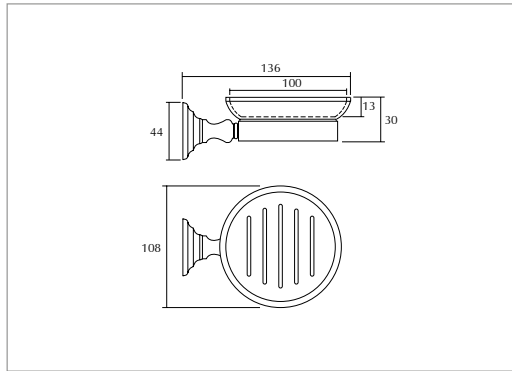

RICHMOND COLLECTION

Wall mounted tumbler

Chrome	XCL0300100	£140.00
Antique Gold	XCL0300200	£195.00
Polished Nickel	XCL0300300	£185.00
Brushed Nickel	XCL0300500	£200.00
Brushed Brass	XCL0300600	£215.00

Wall mounted soap dish

Chrome	XCL0090100	£135.00
Antique Gold	XCL0090200	£175.00
Polished Nickel	XCL0090300	£165.00
Brushed Nickel	XCL0090500	£185.00
Brushed Brass	XCL0090600	£195.00

Double robe hook

Chrome	XCL0030100	£115.00
Antique Gold	XCL0030200	£145.00
Polished Nickel	XCL0030300	£135.00
Brushed Nickel	XCL0030500	£155.00
Brushed Brass	XCL0030600	£185.00