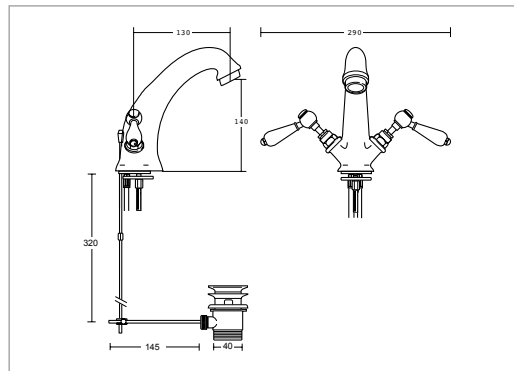

3/4" bath pillar taps

Regent Metal Lever

(finishes available with Regent metal levers)

Chrome	REGBATHTAPSMCP	£385.00
Antique Gold	REGBATHTAPSMAG	£445.00
Polished Nickel	REGBATHTAPSMPN	£445.00
Brushed Nickel	REGBATHTAPSMBN	£495.00
Brushed Brass	REGBATHTAPSMBB	£555.00

Tall mono basin mixer

(complete with pop up waste)

Regent Metal Lever

(finishes available with Regent metal levers)

Chrome	REGTBMCP	£445.00
Antique Gold	REGTBMAG	£545.00
Polished Nickel	REGTBMNP	£545.00
Brushed Nickel	REGTBMNB	£575.00
Brushed Brass	REGTBMBB	£595.00