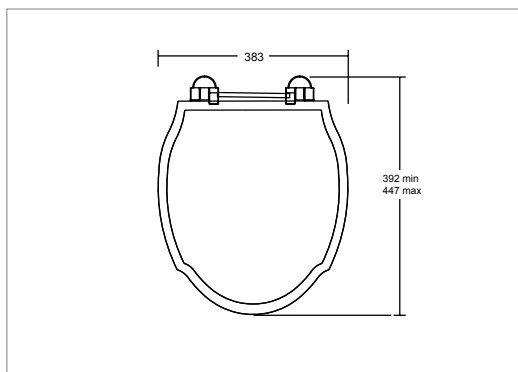

Brushed Brass

White (Smooth)	XD50000510NSB	£425.00
Matt Black Grained	XD50000550NSB	£425.00

Westminster solid wood toilet seat - with soft-close hinge

Supplied with seat lid lift handle in the box

Chrome		
Natural Oak	XM50000120NSB	£395.00
Antique Gold		
Natural Oak	XM50000220NSB	£415.00
Polished Nickel		
Natural Oak	XM50000320NSB	£415.00
Brushed Nickel		
Natural Oak	XM50000520NSB	£445.00
Brushed Brass		
Natural Oak	XM50000620NSB	£445.00