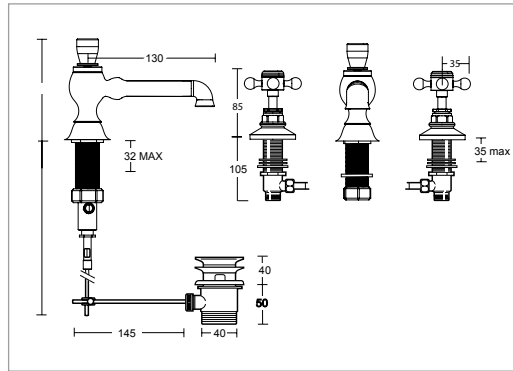

White Ceramic Lever

Metal Lever

White Ceramic Lever

Metal Lever

White Ceramic Lever

Metal Lever

Bath shower mixer, deck mounted

(This bath shower mixer has 180 centres)