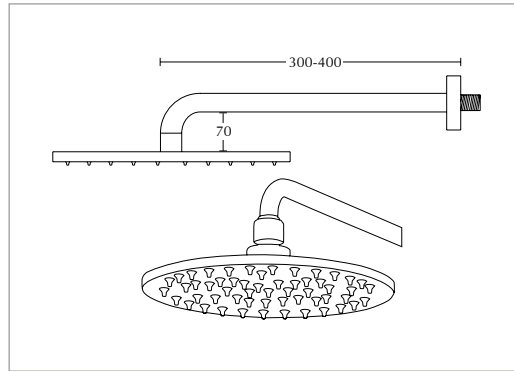

WESTMINSTER COLLECTION

Edwardian rigid riser - slim Amena shower head*

(White handset)

For use with the concealed shower valve

200mm

Chrome ZXM87500100 **£945.00**

Extra (Optional extra shower handset in Black)

Chrome XM84500100 **£75.00**

Amena Wall mounted slim rose head

(Supplied with wall round fixed arm)

200mm

Chrome ZXM84100100 **£340.00**

Lichfield traditional Shower Head 200mm

(supplied without the round wall arm)

Chrome	LICROSE200CP	£145.00
Antique Gold	LICROSE200AG	£245.00
Polished Nickel	LICROSE200PN	£245.00
Brushed Nickel	LICROSE200BN	£295.00
Brushed Brass	LICROSE200BB	£295.00

300mm round wall arm

Chrome	LICWARM300CP	£45.00
Antique Gold	LICWARM300AG	£120.00
Polished Nickel	LICWARM300PN	£120.00
Brushed Nickel	LICWARM300BN	£145.00
Brushed Brass	LICWARM300BB	£145.00

380mm round wall arm

Chrome	LICWARM380CP	£45.00
Antique Gold	LICWARM380AG	£130.00
Polished Nickel	LICWARM380PN	£130.00
Brushed Nickel	LICWARM380BN	£150.00
Brushed Brass	LICWARM380BB	£150.00