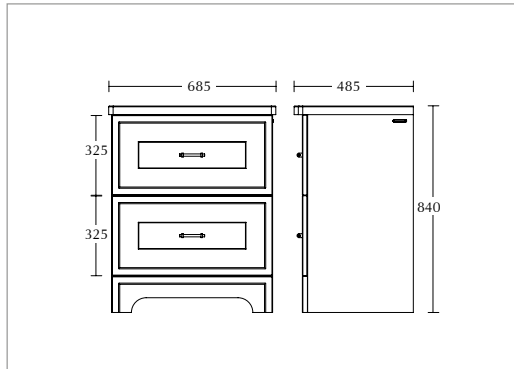

Radcliffe large vanity basin

(1 tap hole) White	RD1IB11030N	£395.00
(3 tap hole) White	RD1IB31030N	£395.00

Fradley Free standing 2 drawer vanity unit

Matt Black	XWT0320050	£1,795.00
Dartmouth Grey	XWT0320052	£1,795.00
Sea Mist	XWT0320054	£1,795.00

All Fradley furniture are available in following finishes: