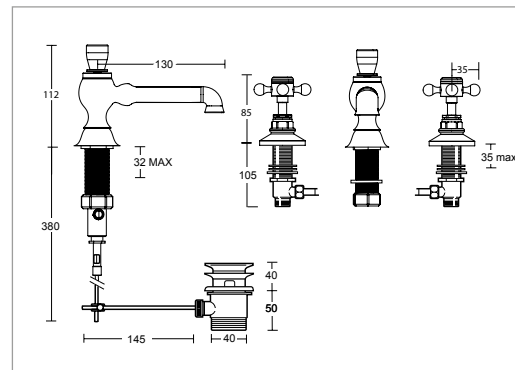

VICTORIAN COLLECTION

3/4" bath shower mixer, deck mounted

Complete with shower kit
(This bath shower mixer has 180 centres)

Chrome	VICBSMDMCP	£695.00
Antique Gold	VICBSMDMAG	£1,195.00
Polished Nickel	VICBSMDMPN	£1,195.00
Brushed Nickel	VICBSMDMBN	£1,295.00
Brushed Brass	VICBSMDMBB	£1,395.00

3/4" bath shower mixer, wall mounted

Complete with shower kit
(This bath shower mixer has 180 centres)

Chrome	VICBSMWMCP	£695.00
Antique Gold	VICBSMWMAG	£1,195.00
Polished Nickel	VICBSMWMPN	£1,195.00
Brushed Nickel	VICBSMWMBN	£1,295.00
Brushed Brass	VICBSMWMBB	£1,395.00

3 hole extended basin mixer 135mm

(complete with pop up wastes)

Chrome	VIC3BMCP	£425.00
Antique Gold	VIC3BMAG	£525.00
Polished Nickel	VIC3BMPN	£525.00
Brushed Nickel	VIC3BMBN	£575.00
Brushed Brass	VIC3BMBB	£625.00