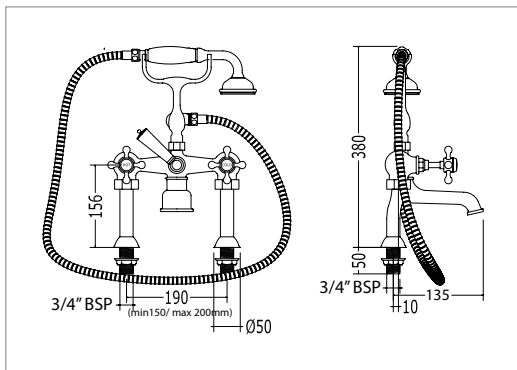

VICTORIAN COLLECTION

3/4" bath shower mixer, deck mounted

Complete with shower kit
(This bath shower mixer has 180 centres)

Chrome	VICBSMDMCP	£695.00
Antique Gold	VICBSMDMAG	£1,195.00
Polished Nickel	VICBSMDMPN	£1,195.00
Brushed Nickel	VICBSMDMBN	£1,295.00
Brushed Brass	VICBSMDMBB	£1,395.00

3/4" bath shower mixer, wall mounted

Complete with shower kit
(This bath shower mixer has 180 centres)

Chrome	VICBSMWMCP	£695.00
Antique Gold	VICBSMWMAG	£1,195.00
Polished Nickel	VICBSMWMPN	£1,195.00
Brushed Nickel	VICBSMWMBN	£1,295.00
Brushed Brass	VICBSMWMBB	£1,395.00

3 hole extended basin mixer 135mm

(complete with pop up wastes)

Chrome	VIC3BMCP	£425.00
Antique Gold	VIC3BMAG	£525.00
Polished Nickel	VIC3BMPN	£525.00
Brushed Nickel	VIC3BMBN	£575.00
Brushed Brass	VIC3BMBB	£625.00