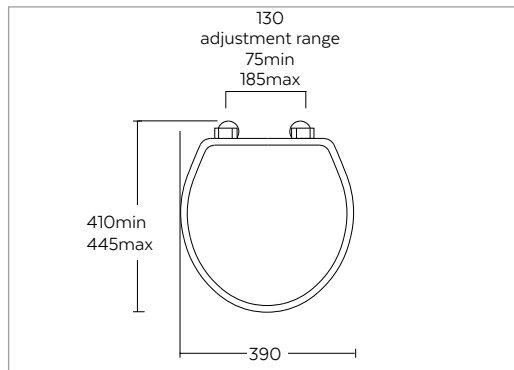

WINDSOR Toilet Seat Options

SOFT - CLOSE

Windsor solid wood toilet seat - with soft-close hinge

Supplied with seat lid lift handle in the box

Chrome		
Natural Oak	XT50000120NSB	£395.00
Antique Gold		
Natural Oak	XT50000220NSB	£415.00
Polished Nickel		
Natural Oak	XT50000320NSB	£415.00
Brushed Nickel		
Natural Oak	XT50000520NSB	£445.00
Brushed Brass		
Natural Oak	XT50000620NSB	£445.00

Windsor painted toilet seat - with soft-close hinge

Supplied without seat lid lift handle

Chrome		
White (Smooth)	XT50000110NSB	£375.00
Matt Black Grained	XT50000150NSB	£375.00
Dartmouth Grey (Smooth)	XT50000162NSB	£375.00
Sea Mist (Smooth)	XT50000164NSB	£375.00
Matt Black (Smooth)	XT50000160NSB	£375.00
Antique Gold		
White (Smooth)	XT50000210NSB	£395.00
Matt Black Grained	XT50000250NSB	£395.00
Dartmouth Grey (Smooth)	XT50000262NSB	£395.00
Sea Mist (Smooth)	XT50000264NSB	£395.00
Matt Black (Smooth)	XT50000260NSB	£395.00
Polished Nickel		
White (Smooth)	XT50000310NSB	£395.00
Matt Black Grained	XT50000350NSB	£395.00
Dartmouth Grey (Smooth)	XT50000362NSB	£395.00
Sea Mist (Smooth)	XT50000364NSB	£395.00
Matt Black (Smooth)	XT50000360NSB	£395.00

Note : Smooth seats suitable for the Bay Collection

Brushed Nickel		
White (Smooth)	XT50000510NSB	£425.00
Matt Black Grained	XT50000550NSB	£425.00
Dartmouth Grey (Smooth)	XT50000562NSB	£425.00
Sea Mist (Smooth)	XT50000564NSB	£425.00
Matt Black (Smooth)	XT50000560NSB	£425.00
Brushed Brass		
White (Smooth)	XT50000610NSB	£425.00
Matt Black Grained	XT50000650NSB	£425.00
Dartmouth Grey (Smooth)	XT50000662NSB	£425.00
Sea Mist (Smooth)	XT50000664NSB	£425.00
Matt Black (Smooth)	XT50000660NSB	£425.00