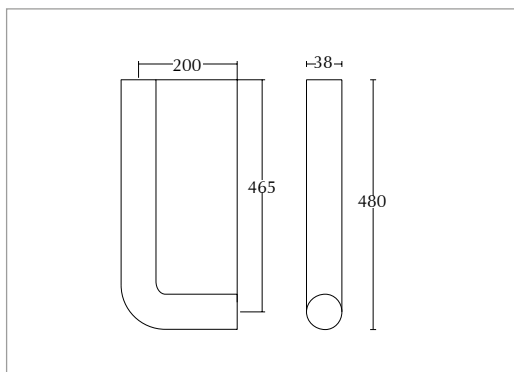

MISCELLANEOUS PARTS

High level flush pipe*

For Lichfield, Drift, Oxford, Etoile, Chelsea and Heyford

Chrome	XO16300100	£325.00
Antique Gold	XO16300200	£795.00
Polished Nickel	XO16300300	£795.00
Brushed Nickel	XO16300500	£895.00
Brushed Brass	XO16300600	£995.00

High level flush pipe*

For Astoria Deco, Radcliffe, Westminster, Bergier and Firenze

Chrome	XM16300100	£325.00
Antique Gold	XM16300200	£795.00
Polished Nickel	XM16300300	£795.00
Brushed Nickel	XM16300500	£895.00
Brushed Brass	XM16300600	£995.00

Low level flush pipe & shroud

For Lichfield, Drift, Oxford, Etoile, Chelsea and Heyford

Chrome	XO14200100	£95.00
Antique Gold	XO14200200	£245.00
Polished Nickel	XO14200300	£245.00
Brushed Nickel	XO14200500	£295.00
Brushed Brass	XO14200600	£345.00

Low level flush pipe & shroud

For Astoria Deco, Radcliffe, Westminster, Bergier and Firenze

Chrome	XM14200100	£75.00
Antique Gold	XM14200200	£225.00
Polished Nickel	XM14200300	£225.00
Brushed Nickel	XM14200500	£295.00
Brushed Brass	XM14200600	£325.00

Ceramic Bend Connector

White XZ18070000 £125.00

Plumber Mait 750G

For use with ceramic connectors

PLUMB01 £20.00

Ceramic connectors

236mm White XZ18070020 £125.00
330mm White XZ18070010 £125.00

*Price excludes cistern brackets