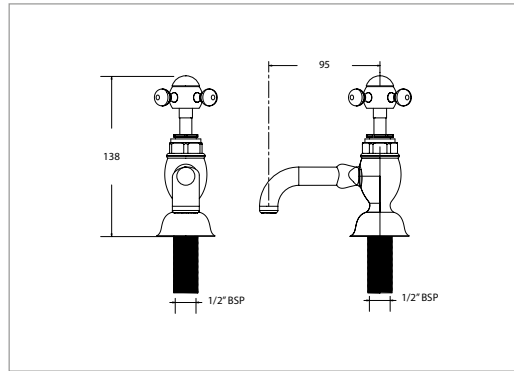

LICHFIELD COLLECTION

White Cross Handle
(finishes available with white cross handles)

Chrome	ZLIC3BMCP	£345.00
Antique Gold	ZLIC3BMAG	£445.00
Polished Nickel	ZLIC3BMPN	£445.00
Brushed Nickel	ZLIC3MBN	£495.00
Brushed Brass	ZLIC3MBBB	£495.00

1/2" basin pillar taps

White Cross Handle
(finishes available with white cross handles)

Chrome	ZLICBASINTAPSCP	£195.00
Antique Gold	ZLICBASINTAPSAG	£245.00
Polished Nickel	ZLICBASINTAPSPN	£195.00
Brushed Nickel	ZLICBASINTAPSBN	£275.00
Brushed Brass	ZLICBASINTAPSBB	£275.00

White Cross Handle
(finishes available with white cross handles)

Chrome	ZLICBATHTAPSCP	£195.00
Antique Gold	ZLICBATHTAPSAG	£245.00
Polished Nickel	ZLICBATHTAPSPN	£195.00
Brushed Nickel	ZLICBATHTAPSBN	£275.00
Brushed Brass	ZLICBATHTAPSBB	£275.00