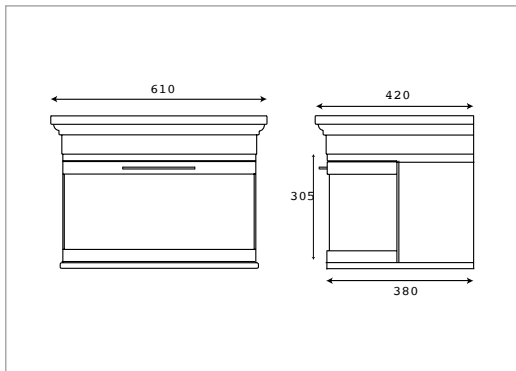

CARLYON Bay Mirrors

A) Medium basin - 610mm

(1 tap hole)

White CR1MB11030N £395.00

(3 tap hole)

White CR1MB31030N £395.00

Medium Bay 1 drawer wall hung vanity unit

Chrome