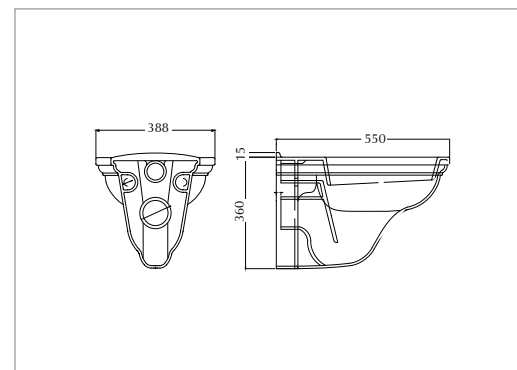

A) Close coupled cistern (push button)

fittings

Chrome	ZCR3CC1000C	£395.00
Antique Gold	ZCR3CC1000I	£420.00
Polished Nickel	ZCR3CC1000N	£420.00
Brushed Nickel	ZCR3CC1000BN	£435.00
Brushed Brass	ZCR3CC1000BB	£435.00

B) Pan (For use with Windsor seat)

White	CRIWCC1030	£395.00

Back to wall pan

(supplied without fittings and supporting brackets)

For more information on concealed cisterns please see Ancillaries section.

(For use with Windsor seat)

White	CRIBC01030	£395.00

Concealed cistern with the extended lever

Extended lever

White/Chrome	ZXO12E00100	£285.00
White/Antique Gold	ZXO12E00200	£295.00
White/Polished Nickel	ZXO12E00300	£295.00
White/Brushed Nickel	ZXO12E00500	£325.00
White/Brushed Brass	ZXO12E00600	£325.00

Concealed cistern & push button

White/Chrome	XC12001100	£185.00
White/Antique Gold	XC12001200	£195.00
White/Polished Nickel	XC12001300	£195.00
White/Brushed Nickel	XC12001500	£220.00
White/Brushed Brass	XC12001600	£220.00

Wall-hung pan

(supplied without fittings and supporting brackets)

(For use with Oval seat)

White	CRIWH01030	£395.00

Concealed cistern with the extended lever

Extended lever

White/Chrome	ZXO12E00100	£285.00
White/Antique Gold	ZXO12E00200	£295.00
White/Polished Nickel	ZXO12E00300	£295.00
White/Brushed Nickel	ZXO12E00500	£325.00
White/Brushed Brass	ZXO12E00600	£325.00

Concealed cistern & push button

White/Chrome	XC12001100	£185.00
White/Antique Gold	XC12001200	£195.00
White/Polished Nickel	XC12001300	£195.00
White/Brushed Nickel	XC12001500	£220.00
White/Brushed Brass	XC12001600	£220.00