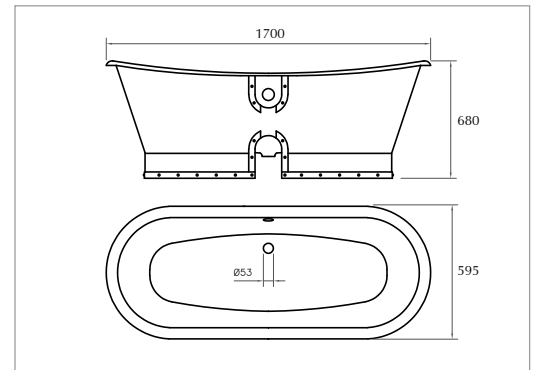

Bagiloni Free standing Bath 1700x680*

(0 tap holes)
Grey Primer

C1000008

£7,150.00

*Manufactured to order

The bath is supplied in grey primer paint all ready for painting

Images shown in price list and catalogue have been painted prior to photography