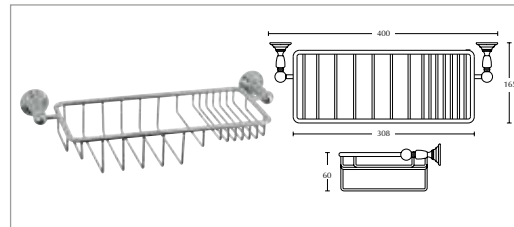

Richmond shower tidy wall mounted

Chrome	XCL0700100	£295.00
Antique Gold	XCL0700200	£435.00
Polished Nickel	XCL0700300	£375.00
Brushed Nickel	XCL0700500	£395.00
Brushed Brass	XCL0700600	£450.00

Please refer to the www.imperialtechspec.com website for the thermostatic valve body dimensions

For further technical information go to: www.imperialtechspec.com; Technical drawings are subject to change and therefore they are for guideline purpose only.