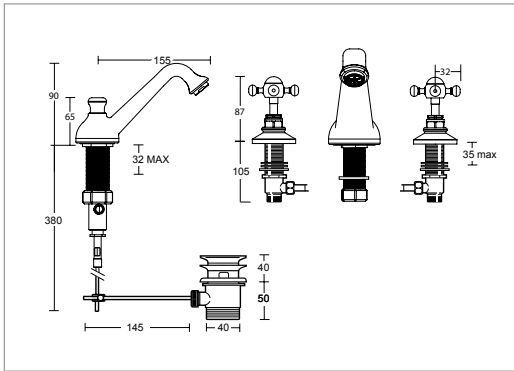

LICHFIELD COLLECTION

3 hole basin mixer
(complete with pop up wastes)

White Cross Handle
(finishes available with white cross handles)

Chrome	ZLIC3BMCP	£345.00
Antique Gold	ZLIC3BMAG	£445.00
Polished Nickel	ZLIC3BMPN	£445.00
Brushed Nickel	ZLIC3MBN	£495.00
Brushed Brass	ZLIC3MBBB	£495.00

White Cross Handle
(finishes available with white cross handles)

Chrome	ZLICBASINTAPSCP	£195.00
Antique Gold	ZLICBASINTAPSAG	£245.00
Polished Nickel	ZLICBASINTAPSPN	£195.00
Brushed Nickel	ZLICBASINTAPSBN	£275.00
Brushed Brass	ZLICBASINTAPSBB	£275.00

White Cross Handle
(finishes available with white cross handles)

Chrome	ZLICBATHTAPSCP	£195.00
Antique Gold	ZLICBATHTAPSAG	£245.00
Polished Nickel	ZLICBATHTAPSPN	£195.00
Brushed Nickel	ZLICBATHTAPSBN	£275.00
Brushed Brass	ZLICBATHTAPSBB	£275.00