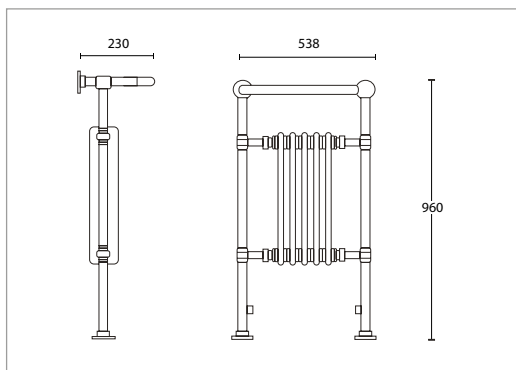

RADIATORS

Malmo 8 bar White**

Water only

Chrome	RAD0110100	£1,595.00
Polished Nickel*	RAD0110300	£1,995.00

Malmo 5 bar White**

Water only

Chrome	RAD0120100	£1,395.00
Polished Nickel*	RAD0120300	£1,695.00

Lund floor standing radiator**

Water only

Chrome	RAD0130100	£1,695.00
Polished Nickel*	RAD0130300	£1,995.00

Traditional Chrome radiator valves

(pair)

Chrome	RAD0000100	£125.00
Polished Nickel	RAD0000300	£185.00

**Supplied without radiator valve *Polished Nickel incurs a 3 week lead time