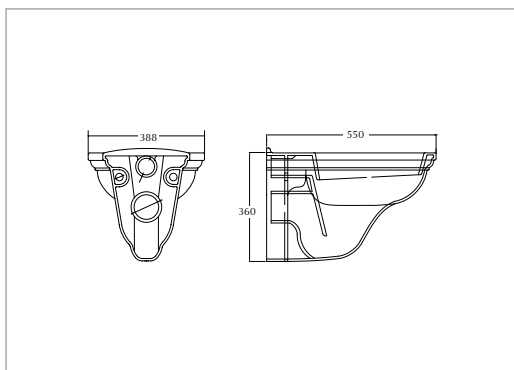

REGENT

Wall-hung pan

(supplied without fittings and supporting brackets)
(For use with Oval seat)

White   RG2WH01030   **£395.00**

Wall-hung bidet

(supplied without supporting brackets)
(1 tap hole)

White   RG2BH11030   **£395.00**

Concealed cistern with the extended lever

Extended lever

White/Chrome	ZXO12E00100	£285.00
White/Antique Gold	ZXO12E00200	£295.00
White/Polished Nickel	ZXO12E00300	£295.00
White/Brushed Nickel	ZXO12E00500	£325.00
White/Brushed Brass	ZXO12E00600	£325.00

Concealed cistern & push button

White/Chrome	XC12001100	£185.00
White/Antique Gold	XC12001200	£195.00
White/Polished Nickel	XC12001300	£195.00
White/Brushed Nickel	XC12001500	£220.00
White/Brushed Brass	XC12001600	£220.00