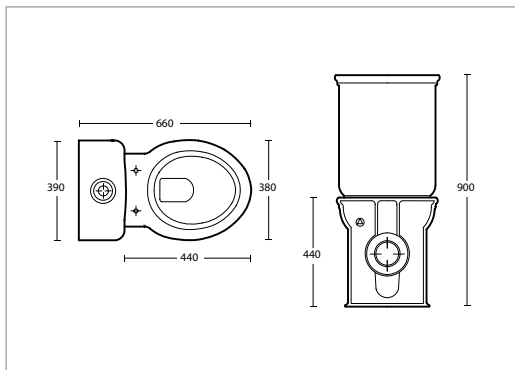

REGENT

A) Close coupled cistern with lever

(including all the components)

Lever hole on right hand side

fittings

White/Chrome	ZRGCC01000C	£395.00
White/Antique Gold	ZRGCC01000I	£420.00
White/Polished Nickel	ZRGCC01000N	£420.00
White/Brushed Nickel	ZRGCC01000BN	£435.00
White/Brushed Brass	ZRGCC01000BB	£440.00