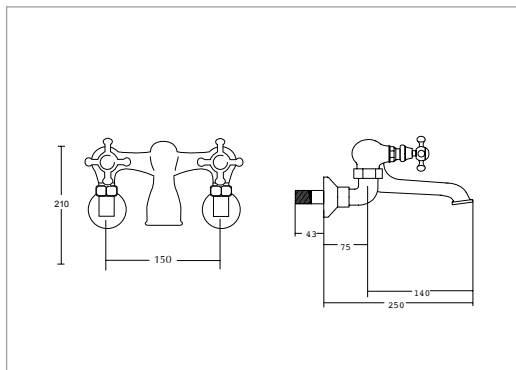

LICHFIELD COLLECTION

Bath filler, wall mounted
(This bath filler has 150 centres)

White Cross Handle

(finishes available with white cross handles)

Chrome	ZLICBSMWMCP	£545.00
Antique Gold	ZLICBSMWMAG	£795.00
Polished Nickel	ZLICBSMWMPN	£795.00
Brushed Nickel	ZLICBSMWMBN	£875.00
Brushed Brass	ZLICBSMWMBB	£875.00

White Cross Handle

(finishes available with white cross handles)

Chrome	ZLICWMFILLCP	£445.00
Antique Gold	ZLICWMFILLAG	£525.00
Polished Nickel	ZLICWMFILLPN	£525.00
Brushed Nickel	ZLICWMFILLBN	£575.00
Brushed Brass	ZLICWMFILLBB	£575.00

White Cross Handle

(finishes available with white cross handles)

Chrome	ZLICBMCP	£245.00
Antique Gold	ZLICBMAG	£335.00
Polished Nickel	ZLICBMPN	£335.00
Brushed Nickel	ZLICBMBN	£365.00
Brushed Brass	ZLICBMBB	£365.00