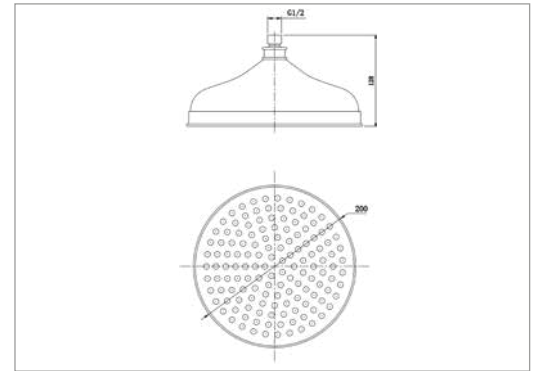

WESTMINSTER COLLECTION

Edwardian rigid riser - slim Amena shower head*

(White handset)

For use with the concealed shower valve

200mm

Chrome ZXM87500100 **£945.00**

Extra (Optional extra shower handset in Black)

Chrome XM84500100 **£75.00**

Amena Wall mounted slim rose head

(Supplied with wall round fixed arm)

200mm

Chrome ZXM84100100 **£340.00**

Lichfield traditional Shower Head 200mm

(supplied without the round wall arm)

Chrome	LICROSE200CP	£145.00
Antique Gold	LICROSE200AG	£245.00
Polished Nickel	LICROSE200PN	£245.00
Brushed Nickel	LICROSE200BN	£295.00
Brushed Brass	LICROSE200BB	£295.00

300mm round wall arm

Chrome	LICWARM300CP	£45.00
Antique Gold	LICWARM300AG	£120.00
Polished Nickel	LICWARM300PN	£120.00
Brushed Nickel	LICWARM300BN	£145.00
Brushed Brass	LICWARM300BB	£145.00

380mm round wall arm

Chrome	LICWARM380CP	£45.00
Antique Gold	LICWARM380AG	£130.00
Polished Nickel	LICWARM380PN	£130.00
Brushed Nickel	LICWARM380BN	£150.00
Brushed Brass	LICWARM380BB	£150.00