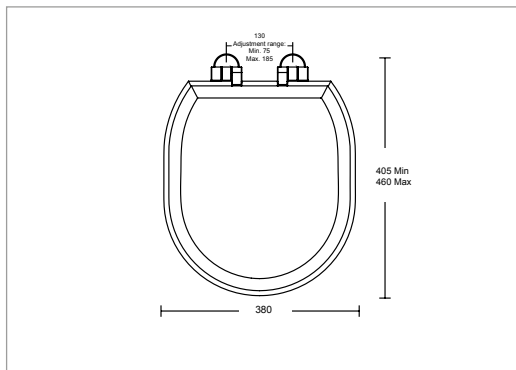

Available in various painted and wood options, to complement your bathroom.

Toilet Seat Options

SOFT - CLOSE

Imperial Astoria toilet seat
supplied with a soft-close hinges

Chrome
White XA50000110NSB **£375.00**