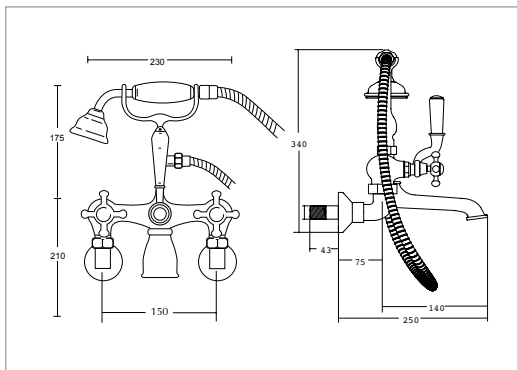

LICHFIELD COLLECTION

Bath shower mixer, wall mounted
(This bath shower mixer has 150 centres)

White Cross Handle

(finishes available with white cross handles)

Chrome	ZLICBSMWMCP	£545.00
Antique Gold	ZLICBSMWMAG	£795.00
Polished Nickel	ZLICBSMWMPN	£795.00
Brushed Nickel	ZLICBSMWMBN	£875.00
Brushed Brass	ZLICBSMWMBB	£875.00

White Cross Handle

(finishes available with white cross handles)

Chrome	ZLICWMFILLCP	£445.00
Antique Gold	ZLICWMFILLAG	£525.00
Polished Nickel	ZLICWMFILLPN	£525.00
Brushed Nickel	ZLICWMFILLBN	£575.00
Brushed Brass	ZLICWMFILLBB	£575.00

White Cross Handle

(finishes available with white cross handles)

Chrome	ZLICBMCP	£245.00
Antique Gold	ZLICBMAG	£335.00
Polished Nickel	ZLICBMPN	£335.00
Brushed Nickel	ZLICBMBN	£365.00
Brushed Brass	ZLICBMBB	£365.00