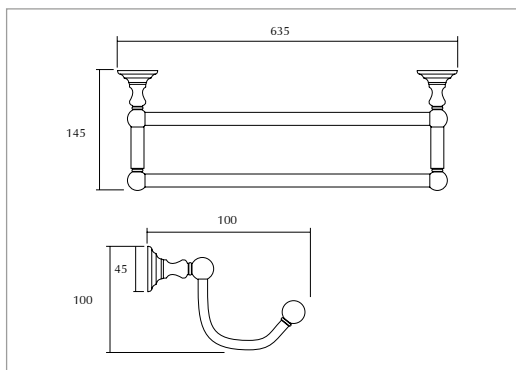

RICHMOND COLLECTION

Wall mounted long towel rail 63.5cm

Chrome	XCL0070100	£150.00
Antique Gold	XCL0070200	£225.00
Polished Nickel	XCL0070300	£210.00
Brushed Nickel	XCL0070500	£235.00
Brushed Brass	XCL0070600	£250.00

Wall mounted double towel rail 63.5cm

Chrome	XCL0200100	£265.00
Antique Gold	XCL0200200	£385.00
Polished Nickel	XCL0200300	£345.00
Brushed Nickel	XCL0200500	£365.00
Brushed Brass	XCL0200600	£395.00

Towel ring

Chrome	XCL0050100	£105.00
Antique Gold	XCL0050200	£175.00
Polished Nickel	XCL0050300	£165.00
Brushed Nickel	XCL0050500	£185.00
Brushed Brass	XCL0050600	£195.00

Wall mounted short towel rail 50cm (not shown)

Chrome	XCL0060100	£145.00
Antique Gold	XCL0060200	£195.00
Polished Nickel	XCL0060300	£185.00
Brushed Nickel	XCL0060500	£210.00
Brushed Brass	XCL0060600	£245.00

Wall mounted short towel rail 30cm (not shown)

Chrome	XCL0400100	£140.00
Antique Gold	XCL0400200	£185.00
Polished Nickel	XCL0400300	£175.00
Brushed Nickel	XCL0400500	£195.00
Brushed Brass	XCL0400600	£240.00