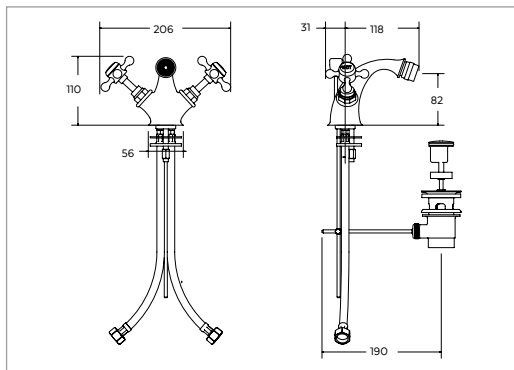

VICTORIAN COLLECTION

1/2" monobloc basin mixer

(complete with pop up waste)

Chrome	VICBMCP	£395.00
Antique Gold	VICBMAG	£485.00
Polished Nickel	VICBMPN	£485.00
Brushed Nickel	VICBMBN	£545.00
Brushed Brass	VICBMBB	£595.00

1/2" monobloc bidet mixer

(complete with pop up waste)

Chrome	VICBICP	£395.00
Antique Gold	VICBIAG	£485.00
Polished Nickel	VICBIPN	£485.00
Brushed Nickel	VICBIBN	£545.00
Brushed Brass	VICBIBB	£595.00

1/2" basin pillar taps

Chrome	VICBASINTAPSCP	£345.00
Antique Gold	VICBASINTAPSAG	£400.00
Polished Nickel	VICBASINTAPSPN	£400.00
Brushed Nickel	VICBASINTAPSBN	£475.00
Brushed Brass	VICBASINTAPSBB	£495.00