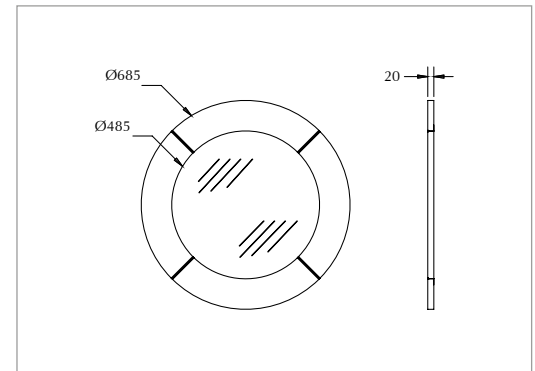

Carlyon Bay mirror - 685mm

(Supplied with a satin Chrome strip as standard.)

Brass strips available at no extra cost at time of order

Matt Black BAYMR00160 £445.00

Dartmouth Grey BAYMR00162 £445.00

Sea Mist BAYMR00164 £445.00

Note: Smooth tapered legs available upon request for use with Large wall hung 2 door vanity unit only

Carlyon Fradley wall hung vanity unit legs

Matt Black XWTO300050 £35.00

Dartmouth Grey XWTO300052 £35.00

Sea Mist XWTO300054 £35.00

Please Note: Antique Gold and Polished Nickel finishes incur a 15 - 20 day lead time as they are made to order.

For further technical information go to: www.imperialtechspec.com; Technical drawings are subject to change and therefore they are for guideline purpose only.