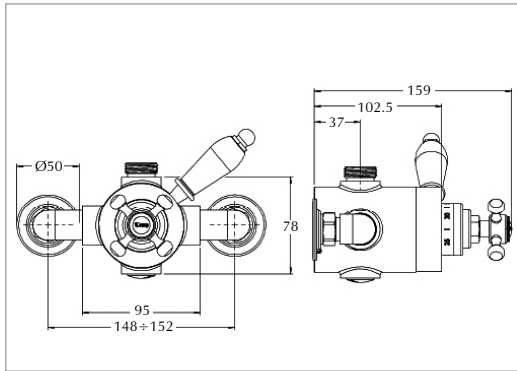

WESTMINSTER COLLECTION

Exposed Westminster thermostatic control valve
(White controls)

SINGLE WATER OUTLET

Price for valve only

Chrome	ZXM82200100	£745.00
Antique Gold	ZXM82200200	£845.00

SINGLE WATER OUTLET

Price for valve only

Chrome	ZXM82300100	£745.00
Antique Gold	ZXM82300200	£845.00

For use with Westminster exposed shower valve. Please note this is not compatible with the Victorian shower valve

200mm

Chrome	ZXM87800100	£1,095.00
Antique Gold	ZXM87800200	£1,595.00

Extra (Optional extra shower handset in Black)

Chrome	XM84500100	£75.00
Antique Gold	XM84500200	£125.00