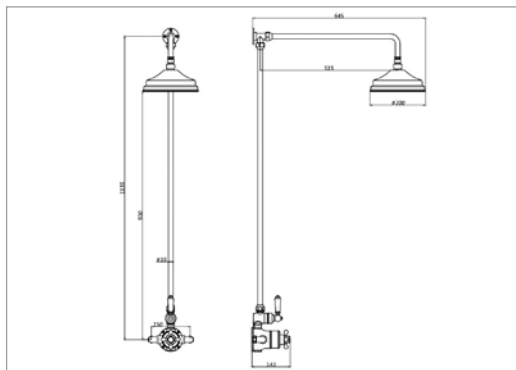

LICHFIELD COLLECTION

Exposed Lichfield thermostatic control valve with handset and riser kit (dual outlet)

(White controls)

Price includes the Valve and riser kit with a 200 Lichfield Rose

Chrome	ZLICEXP2W200CP	£945.00
Antique Gold	ZLICEXP2W200AG	£1,595.00
Polished Nickel	ZLICEXP2W200PN	£1,595.00
Brushed Nickel	ZLICEXP2W200BN	£1,755.00
Brushed Brass	ZLICEXP2W200BB	£1,755.00

Exposed Lichfield thermostatic control valve and riser kit (single outlet)

(White controls)

Price includes the Valve and riser kit with a 200 Lichfield Rose

Chrome	ZLICEXP1W200CP	£795.00
Antique Gold	ZLICEXP1W200AG	£1,427.00
Polished Nickel	ZLICEXP1W200PN	£1,427.00
Brushed Nickel	ZLICEXP1W200BN	£1,509.00
Brushed Brass	ZLICEXP1W200BB	£1,509.00

Lichfield traditional shower handset

Chrome	LICHSETWCP	£50.00
Antique Gold	LICHSETWAG	£95.00
Polished Nickel	LICHSETWPN	£95.00
Brushed Nickel	LICHSETWBN	£110.00
Brushed Brass	LICHSETWBB	£110.00