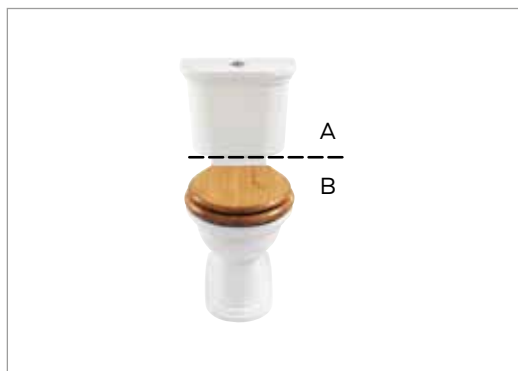

IMPERIAL

A) Close coupled cistern (push button)

fittings

Chrome	ZCR3CC1000C	£395.00
Antique Gold	ZCR3CC1000I	£420.00
Polished Nickel	ZCR3CC1000N	£420.00
Brushed Nickel	ZCR3CC1000BN	£435.00
Brushed Brass	ZCR3CC1000BB	£435.00