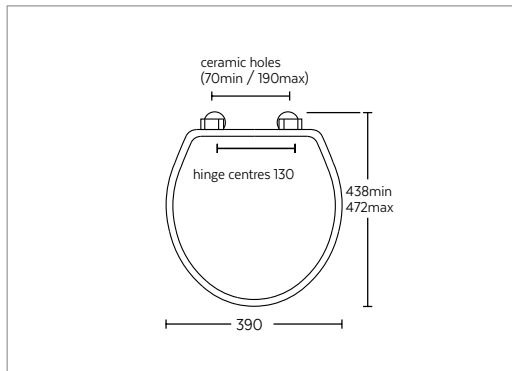

**Oval solid wood toilet seat -
with soft-close hinge**

Supplied with seat lid lift handle in the box

Chrome		
Natural Oak	XX50008120NSB	£395.00
Antique Gold		
Natural Oak	XX50008220NSB	£415.00
Polished Nickel		
Natural Oak	XX50008320NSB	£415.00
Brushed Nickel		
Natural Oak	XX50008520NSB	£445.00
Brushed Brass		
Natural Oak	XX50008620NSB	£445.00

**Oval painted toilet seat -
with soft-close hinge**

Supplied without seat lid lift handle

Chrome		
White (Smooth)	XX50008110NSB	£375.00
Matt Black Grained	XX50008150NSB	£375.00
Dartmouth Grey Smooth	XX50008162NSB	£375.00
Sea Mist Smooth	XX50008164NSB	£375.00
Antique Gold		
White (Smooth)	XX50008210NSB	£395.00
Matt Black Grained	XX50008250NSB	£395.00
Dartmouth Grey Smooth	XX50008262NSB	£395.00
Sea Mist Smooth	XX50008264NSB	£395.00
Polished Nickel		
White (Smooth)	XX50008310NSB	£395.00
Matt Black Grained	XX50008350NSB	£395.00
Dartmouth Grey Smooth	XX50008362NSB	£395.00
Sea Mist Smooth	XX50008364NSB	£395.00

Note : Grained seats suitable for the Fradley Furniture

Laiton Brossé		
White (Smooth)	XX50008510NSB	£425.00
Matt Black Grained	XX50008550NSB	£425.00
Dartmouth Grey Smooth	XX50008562NSB	£425.00
Sea Mist Smooth	XX50008564NSB	£425.00
Brushed Brass		
White (Smooth)	XX50008610NSB	£425.00
Matt Black Grained	XX50008650NSB	£425.00
Dartmouth Grey Smooth	XX50008662NSB	£425.00
Sea Mist Smooth	XX50008664NSB	£425.00