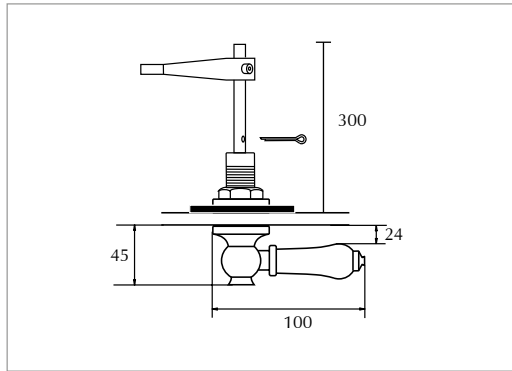

Plumber Mait 750G

For use with ceramic connectors

PLUMB01 £20.00

Ceramic connectors

236mm White XZ18070020 £125.00
330mm White XZ18070010 £125.00

*Price excludes cistern brackets

MISCELLANEOUS PARTS

Ceramic cistern lever handle