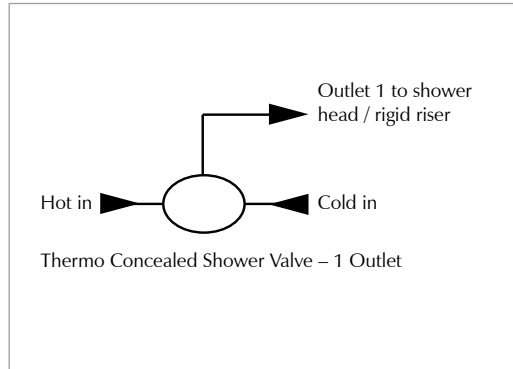

CAMBRIDGE SHOWER COLLECTION

Lichfield traditional Shower Head 200mm
(supplied without the round wall arm)

Chrome	LICROSE200CP	£145.00
Antique Gold	LICROSE200AG	£245.00
Polished Nickel	LICROSE200PN	£245.00
Brushed Nickel	LICROSE200BN	£295.00
Brushed Brass	LICROSE200BB	£295.00

300mm round wall arm

Chrome	LICWARM300CP	£45.00
Antique Gold	LICWARM300AG	£120.00
Polished Nickel	LICWARM300PN	£120.00
Brushed Nickel	LICWARM300BN	£145.00
Brushed Brass	LICWARM300BB	£145.00

380mm round wall arm

Chrome	LICWARM380CP	£45.00
Antique Gold	LICWARM380AG	£130.00
Polished Nickel	LICWARM380PN	£130.00
Brushed Nickel	LICWARM380BN	£150.00
Brushed Brass	LICWARM380BB	£150.00

SINGLE WATER OUTLET THERMOSTATIC DUAL CONTROL VALVE

2 WAY WATER OUTLET THERMOSTATIC DUAL CONTROL VALVE

Please refer to the www.imperialtechspec.com website for the thermostatic valve body dimensions

For further technical information go to: www.imperialtechspec.com; Technical drawings are subject to change and therefore they are for guideline purpose only.