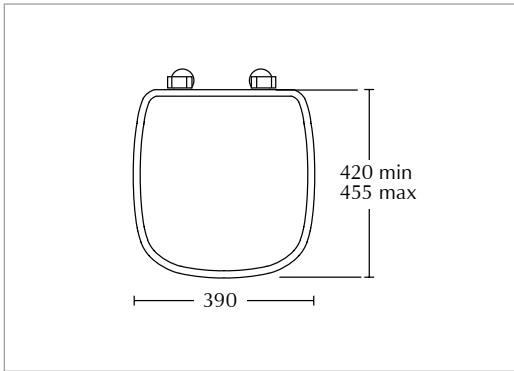

**Radcliffe solid wood toilet seat -
with soft-close hinge**
Supplied with seat lid lift handle in the box

**Radcliffe painted toilet seat -
with soft-close hinge**
Supplied without seat lid lift handle

Note : Grained seats suitable for the Fradley Furniture

Chrome
Natural Oak XW50000120NSB **£395.00**

Chrome
White (Smooth) XW50000110NSB **£375.00**
Matt Black Grained XW50000150NSB **£375.00**
Dartmouth Grey Grained XW50000152NSB **£375.00**
Sea Mist Grained XW50000154NSB **£375.00**

Brushed Nickel
White (Smooth) XW50000510NSB **£425.00**
Matt Black Grained XW50000550NSB **£425.00**
Dartmouth Grey Grained XW50000552NSB **£425.00**
Sea Mist Grained XW50000554NSB **£425.00**

Polished Nickel
Natural Oak XW50000320NSB **£415.00**

Antique Gold
White (Smooth) XW50000210NSB **£395.00**
Matt Black Grained XW50000250NSB **£395.00**
Dartmouth Grey Grained XW50000252NSB **£395.00**
Sea Mist Grained XW50000254NSB **£395.00**

Brushed Brass
White (Smooth) XW50000610NSB **£425.00**
Matt Black Grained XW50000650NSB **£425.00**
Dartmouth Grey Grained XW50000652NSB **£425.00**
Sea Mist Grained XW50000654NSB **£425.00**

Brushed Brass
Natural Oak XW50000620NSB **£445.00**

Polished Nickel
White (Smooth) XW50000310NSB **£395.00**
Matt Black Grained XW50000350NSB **£395.00**
Dartmouth Grey Grained XW50000352NSB **£395.00**
Sea Mist Grained XW50000354NSB **£395.00**