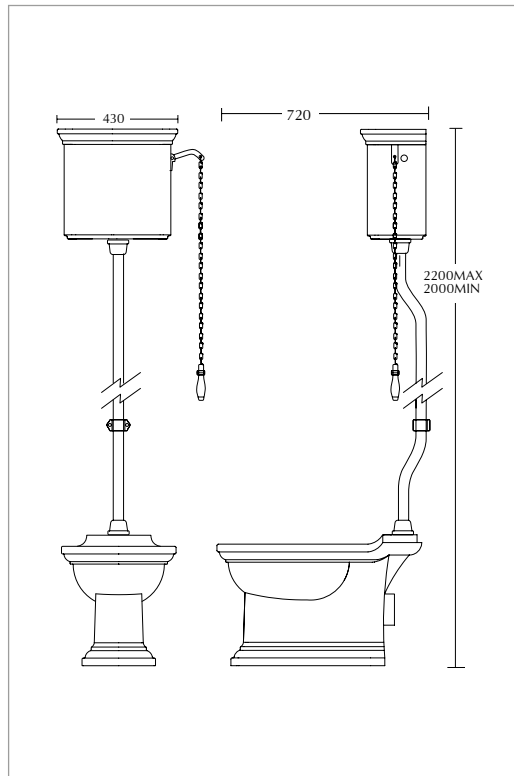

A) High level cistern - Ceramic plate option
(including all the components and ornate brackets) fittings

White/Chrome	ZRDHC01000C	£1,250.00
White/Antique Gold	ZRDHC01000I	£1,495.00
White/Polished Nickel	ZRDHC01000N	£1,495.00
White/Brushed Nickel	ZRDHC01000BN	£1,645.00
White/Brushed Brass	ZRDHC01000BB	£1,645.00

A) High level cistern - Brass chrome plate option
(including all the components and ornate brackets) fittings

White/Chrome	ZRDHC01000CB	£1,295.00
White/Antique Gold	ZRDHC01000IB	£1,795.00
White/Polished Nickel	ZRDHC01000NB	£1,795.00
White/Brushed Nickel	ZRDHC01000BNB	£1,975.00
White/Brushed Brass	ZRDHC01000BBB	£1,975.00

B) Pan P Trap (Horizontal)
(For use with the Radcliffe seat)

White	RD1WC01030	£545.00

Ideal for use with
B) Ceramic connectors
236mm

White	XZ18070020	£125.00

330mm

White	XZ18070010	£125.00

B) Ceramic bend connector

White	XZ18070000	£125.00

Plumber's mait - 750g

For use with ceramic connectors

PLUMB01	£20.00

Ironbridge Metal High L cistern brackets
(Pair)

Chrome	XO18000030C	£295.00
Antique Gold	XO18000030I	£345.00
Polished Nickel	XO18000030N	£345.00
Brushed Nickel	XO18000030BN	£380.00
Brushed Brass	XO18000030BB	£380.00