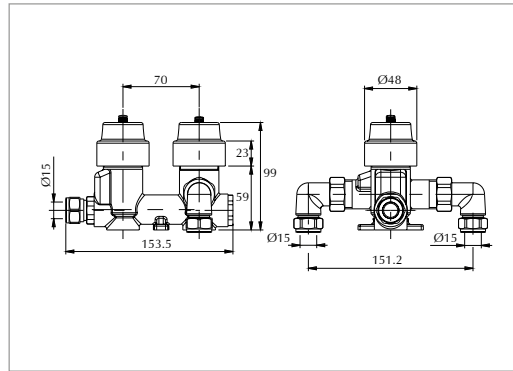

CAMBRIDGE SHOWER COLLECTION

Chrome	LICROSE200CP	£145.00
Antique Gold	LICROSE200AG	£245.00
Polished Nickel	LICROSE200PN	£245.00
Brushed Nickel	LICROSE200BN	£295.00
Brushed Brass	LICROSE200BB	£295.00

300mm round wall arm

Chrome	LICWARM300CP	£45.00
Antique Gold	LICWARM300AG	£120.00
Polished Nickel	LICWARM300PN	£120.00
Brushed Nickel	LICWARM300BN	£145.00
Brushed Brass	LICWARM300BB	£145.00

380mm round wall arm

Chrome	LICWARM380CP	£45.00
Antique Gold	LICWARM380AG	£130.00
Polished Nickel	LICWARM380PN	£130.00
Brushed Nickel	LICWARM380BN	£150.00
Brushed Brass	LICWARM380BB	£150.00

SINGLE WATER OUTLET THERMOSTATIC DUAL CONTROL VALVE

Please refer to the www.imperialtechspec.com website for the thermostatic valve body dimensions

For further technical information go to: www.imperialtechspec.com; Technical drawings are subject to change and therefore they are for guideline purpose only.