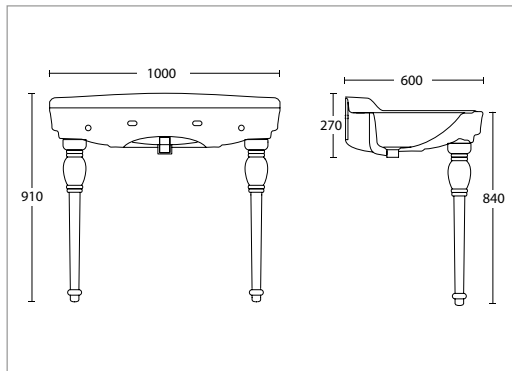

REGENT Console

Regent console - 1000mm

(1 tap hole)

White RG1CN11030 **£995.00**

(3 tap hole)

White RG1CN31030 **£995.00**

Regent console legs (2)

White RG1LG01000 **£365.00**