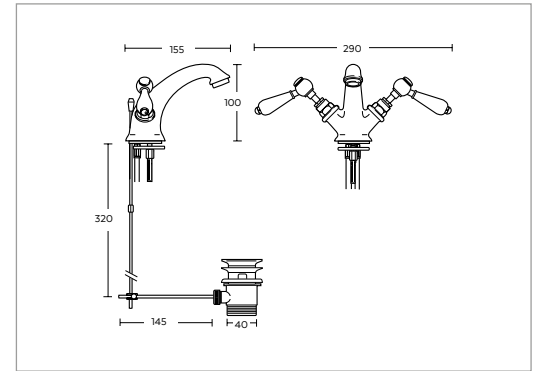

White Ceramic Lever

Metal Lever

White Ceramic Lever

Metal Lever

White Ceramic Lever

Metal Lever

Bath shower mixer, deck mounted

(This bath shower mixer has 180 centres)