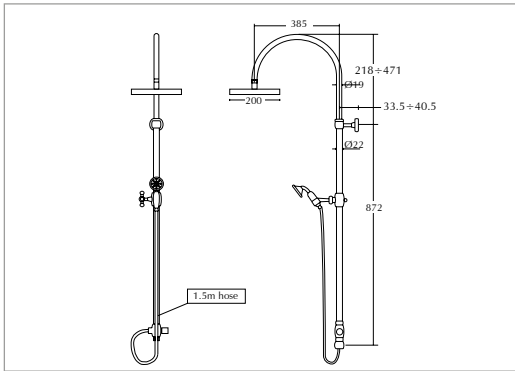

WESTMINSTER COLLECTION

Westminster rigid riser - slim Amena shower head* (White handset)

For use with Westminster exposed shower valve. Please note this is not compatible with the Victorian shower valve

200mm

Chrome XXM88100100 **£995.00**

Extra (Optional extra shower handset in Black)

Chrome XM84500100 **£75.00**

Victorian shower tidy soap rack

(For use with rigid riser kits)

Chrome XS62800100N **£65.00**

Antique Gold XS62800200N **£135.00**

Richmond shower tidy wall mounted

Chrome XCL0700100 **£295.00**

Antique Gold XCL0700200 **£435.00**

*For use with the Westminster Exposed Valve

For further technical information go to: www.imperialtechspec.com; Technical drawings are subject to change and therefore they are for guideline purpose only.