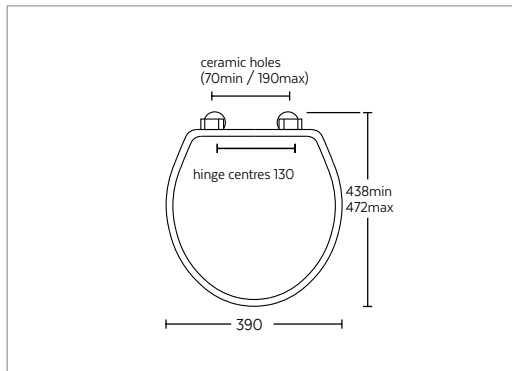

Oval solid wood toilet seat - with soft-close hinge

Supplied with seat lid lift handle in the box

Chrome		
Natural Oak	XX50008120NSB	£395.00
Antique Gold		
Natural Oak	XX50008220NSB	£415.00
Polished Nickel		
Natural Oak	XX50008320NSB	£415.00
Brushed Nickel		
Natural Oak	XX50008520NSB	£445.00
Brushed Brass		
Natural Oak	XX50008620NSB	£445.00

Oval painted toilet seat - with soft-close hinge

Supplied without seat lid lift handle

Chrome		
White (Smooth)	XX50008110NSB	£375.00
Matt Black Grained	XX50008150NSB	£375.00
Dartmouth Grey (Smooth)	XX50008162NSB	£375.00
Sea Mist (Smooth)	XX50008164NSB	£375.00
Matt Black (Smooth)	XX50008160NSB	£375.00
Antique Gold		
White (Smooth)	XX50008210NSB	£395.00
Matt Black Grained	XX50008250NSB	£395.00
Dartmouth Grey (Smooth)	XX50008262NSB	£395.00
Sea Mist (Smooth)	XX50008264NSB	£395.00
Matt Black (Smooth)	XX50008260NSB	£395.00
Polished Nickel		
White (Smooth)	XX50008310NSB	£395.00
Matt Black Grained	XX50008350NSB	£395.00
Dartmouth Grey (Smooth)	XX50008362NSB	£395.00
Sea Mist (Smooth)	XX50008364NSB	£395.00
Matt Black (Smooth)	XX50008360NSB	£395.00

Note : Smooth seats suitable for the Bay Collection

Brushed Nickel		
White (Smooth)	XX50008510NSB	£425.00
Matt Black Grained	XX50008550NSB	£425.00
Dartmouth Grey (Smooth)	XX50008562NSB	£425.00
Sea Mist (Smooth)	XX50008564NSB	£425.00
Matt Black (Smooth)	XX50008560NSB	£425.00
Brushed Brass		
White (Smooth)	XX50008610NSB	£425.00
Matt Black Grained	XX50008650NSB	£425.00
Dartmouth Grey (Smooth)	XX50008662NSB	£425.00
Sea Mist (Smooth)	XX50008664NSB	£425.00
Matt Black (Smooth)	XX50008660NSB	£425.00