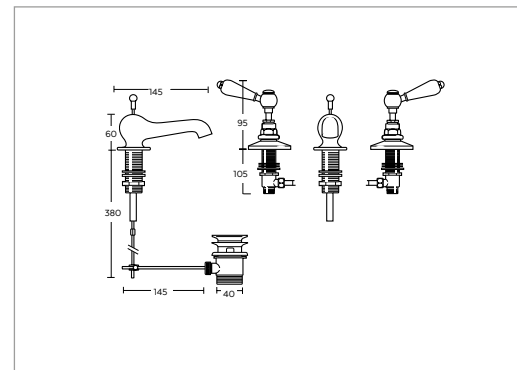

Black Ceramic
Lever

White Ceramic
Lever

Black Ceramic
Lever

White Ceramic
Lever

Black Ceramic
Lever

Bath shower mixer, deck mounted

(This bath shower mixer has 180 centres)

White Ceramic Lever