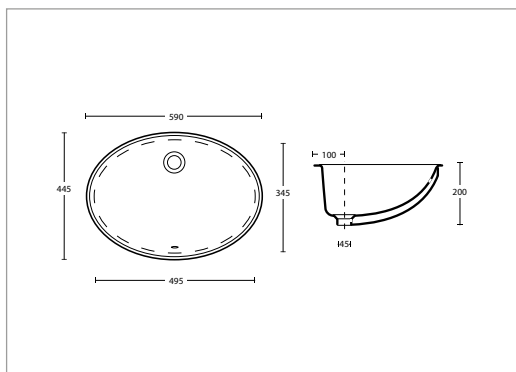

REGENT

A) Basin - 700mm

(1 tap hole)

White   RG1LB11030   **£345.00**

(3 tap hole)

White   RG1LB31030   **£345.00**

B) Pedestal

White   RG1PE01000   **£245.00**

Under counter basin

White   RG1US01000   **£195.00**

Round under counter basin

White   RG2UC01000   **£195.00**