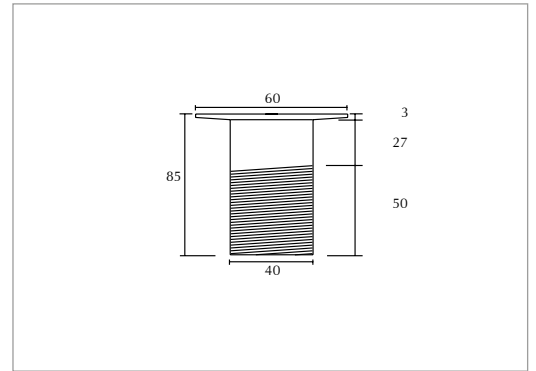

MISCELLANEOUS PARTS

Click clack basin waste

Slotted Waste

(for use with basins with overflow)

Chrome	XO60110300	£35.00
Antique Gold	XO60110301	£60.00
Polished Nickel	XO60110300PN	£55.00
Brushed Nickel	XO60110300BN	£65.00
Brushed Brass	XO60110300BB	£95.00

Unslotted Waste

(for use with basins without overflow)

Chrome	XO60110302	£50.00
Antique Gold	XO60110303	£60.00
Polished Nickel	XO60110302PN	£55.00
Brushed Nickel	XO60110302BN	£65.00
Brushed Brass	XO60110302BB	£95.00

Free flow waste

Chrome	XO60110401	£40.00
Antique Gold	XO60110402	£60.00
Polished Nickel	XO60110403	£55.00
Brushed Nickel	XO60110405	£65.00
Brushed Brass	XO60110406	£95.00

1 1/4" Basin waste

Complete with solid brass plug and chain

Chrome	XO60110100	£35.00
Antique Gold	XO60110200	£60.00
Polished Nickel	XO60110400	£55.00
Brushed Nickel	XO60110500	£65.00
Brushed Brass	XO60110600	£95.00