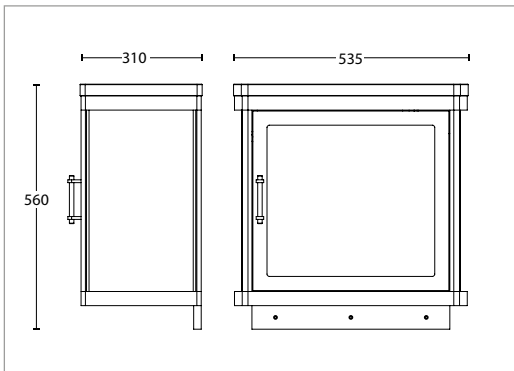

SIENNA Cloak Basin Units

Carlyon cloak vanity basin

(1 tap hole)

White CRIMC11030 £295.00

Carlyon cloak vanity basin

(1 tap hole)

White CRIMC11030 £295.00

Carlyon cloak vanity basin

(1 tap hole)

White CRIMC11030 £295.00

Sienna 1 door cloak basin unit

(Left Hand Door Hinge)

Matt Black XWMC130060 £755.00

Sienna 1 door cloak basin unit

(Left Hand Door Hinge)

Dartmouth Grey XWMC130062 £755.00

Sienna 1 door cloak basin unit

(Left Hand Door Hinge)

Sea Mist XWMC130064 £755.00

Sienna 1 door cloak basin unit

(Right Hand Door Hinge)

Matt Black XWMC130060R £755.00

Sienna 1 door cloak basin unit

(Right Hand Door Hinge)

Dartmouth Grey XWMC130062R £755.00

Sienna 1 door cloak basin unit

(Right Hand Door Hinge)

Sea Mist XWMC130064R £755.00

Note: the Sink can be flipped so that the tap can be on either side