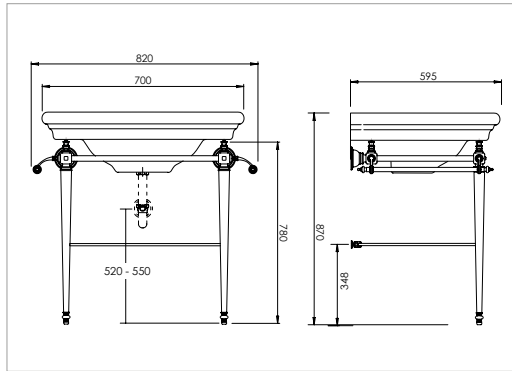

HAMPTON Basin Stand and Large Basin

Regent basin - 700mm

(1 tap hole)

White RG1LB11030 **£345.00**

(3 tap hole)

White RG1LB31030 **£345.00**

Hampton basin stand

Chrome ZXBS9210100 **£1,250.00**

Antique Gold ZXBS9210200 **£1,795.00**

Polished Nickel ZXBS9210300 **£1,795.00**

Brushed Nickel ZXBS9210500 **£1,995.00**

Brushed Brass ZXBS9210600 **£1,995.00**