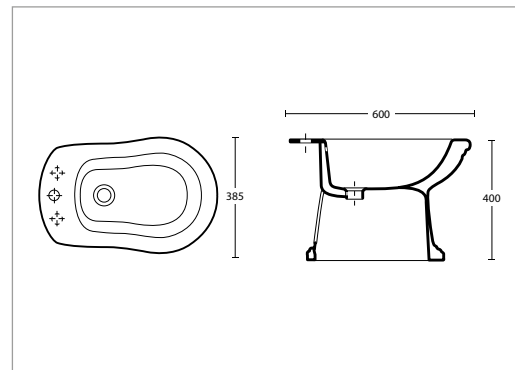

Under counter basin

White RG1US01000 **£195.00**

Round under counter basin

White RG2UC01000 **£195.00**

REGENT

Back to wall pan

(supplied without cistern fittings)

(For use with Regent seat)