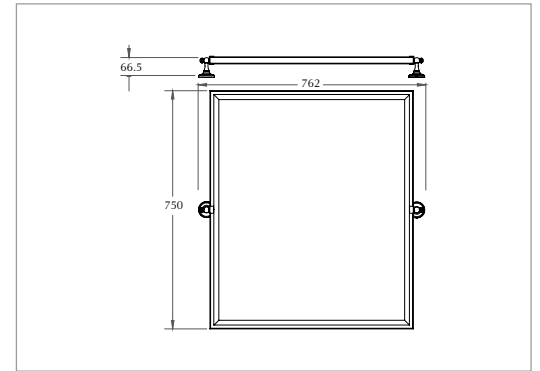

METAL FRAMED MIRRORS

Chrome	XLU0035100	£695.00
Antique Gold	XLU0035200	£875.00
Polished Nickel	XLU0035300	£875.00
Brushed Nickel	XLU0035500	£959.00
Brushed Brass	XLU0035600	£959.00

Chrome	XLU0030100N	£895.00
Antique Gold	XLU0030200N	£1,095.00
Polished Nickel	XLU0030300N	£1,095.00
Brushed Nickel	XLU0030500N	£1,195.00
Brushed Brass	XLU0030600N	£1,195.00

Tristan framed mirror
(rectangular)

Chrome	XLU0032100N	£895.00
Antique Gold	XLU0032200N	£1,095.00
Polished Nickel	XLU0032300N	£1,095.00
Brushed Nickel	XLU0032500N	£1,195.00
Brushed Brass	XLU0032600N	£1,195.00