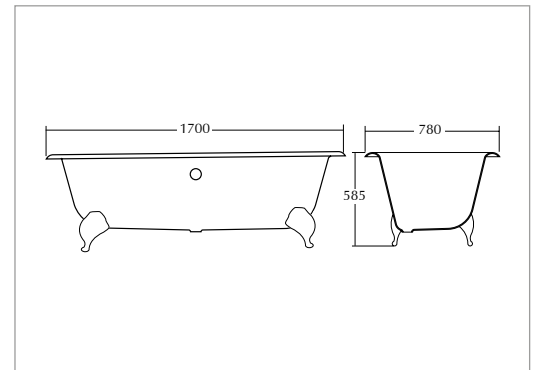

(2 tap holes)

Foot colour options

Primed Cast Iron	ZCI000023S	£3,595.00
White	ZCI000023W	£3,795.00
Chrome	ZCI000023CP	£3,795.00
Antique Gold	ZCI000023I	£3,995.00

BATHS

Waldorf single ended bath

(Supplied with Ball & Claw feet)