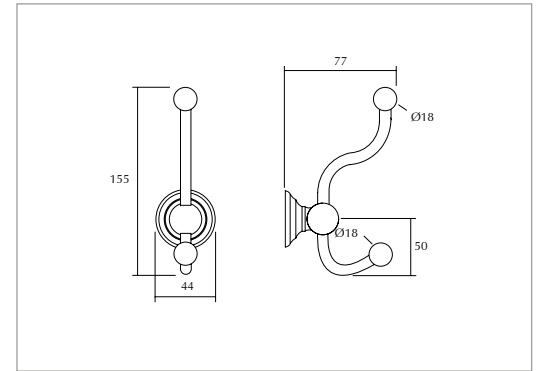

RICHMOND COLLECTION

Wall mounted tumbler

Chrome	XCL0300100	£140.00
Antique Gold	XCL0300200	£195.00
Polished Nickel	XCL0300300	£185.00
Brushed Nickel	XCL0300500	£200.00
Brushed Brass	XCL0300600	£215.00

Wall mounted soap dish

Chrome	XCL0090100	£135.00
Antique Gold	XCL0090200	£175.00
Polished Nickel	XCL0090300	£165.00
Brushed Nickel	XCL0090500	£185.00
Brushed Brass	XCL0090600	£195.00

Double robe hook

Chrome	XCL0030100	£115.00
Antique Gold	XCL0030200	£145.00
Polished Nickel	XCL0030300	£135.00
Brushed Nickel	XCL0030500	£155.00
Brushed Brass	XCL0030600	£185.00