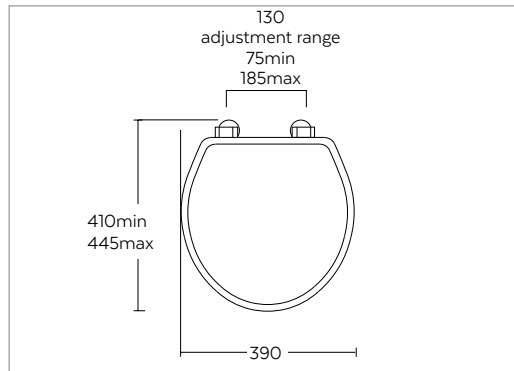

**Windsor solid wood toilet seat -
with soft-close hinge**

Supplied with seat lid lift handle in the box

Chrome		
Natural Oak	XT50000120NSB	£395.00
Antique Gold		
Natural Oak	XT50000220NSB	£415.00
Polished Nickel		
Natural Oak	XT50000320NSB	£415.00
Brushed Nickel		
Natural Oak	XT50000520NSB	£445.00
Brushed Brass		
Natural Oak	XT50000620NSB	£445.00

**Windsor painted toilet seat -
with soft-close hinge**

Supplied without seat lid lift handle

Chrome			Brushed Nickel		
White (Smooth)	XT50000110NSB	£375.00	White (Smooth)	XT50000510NSB	£425.00
Matt Black Grained	XT50000150NSB	£375.00	Matt Black Grained	XT50000550NSB	£425.00
Dartmouth Grey	XT50000152NSB	£375.00	Dartmouth Grey	XT50000554NSB	£425.00
Sea Mist	XT50000154NSB	£375.00	Sea Mist	XT50000552NSB	£425.00
Antique Gold			Brushed Brass		
White (Smooth)	XT50000210NSB	£395.00	White (Smooth)	XT50000610NSB	£425.00
Matt Black Grained	XT50000250NSB	£395.00	Matt Black Grained	XT50000650NSB	£425.00
Dartmouth Grey	XT50000252NSB	£395.00	Dartmouth Grey	XT50000654NSB	£425.00
Sea Mist	XT50000254NSB	£395.00	Sea Mist	XT50000652NSB	£425.00
Polished Nickel					
White (Smooth)	XT50000310NSB	£395.00			
Matt Black Grained	XT50000350NSB	£395.00			
Dartmouth Grey	XT50000352NSB	£395.00			
Sea Mist	XT50000354NSB	£395.00