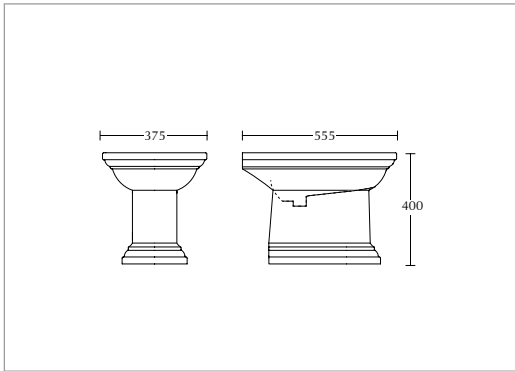

Bidet
(1 tap hole)
White

CRIBH1030

£395.00

Wall-hung bidet
(supplied without supporting brackets)

(1 tap hole)

White

CRIBH1030

£395.00