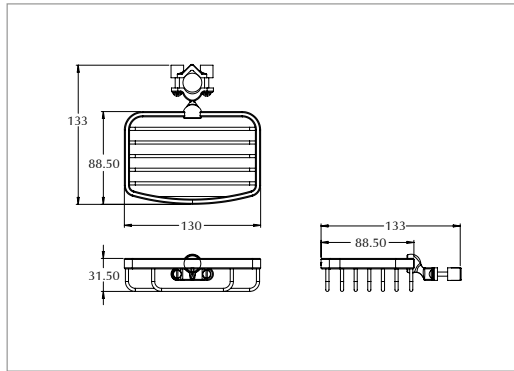

WESTMINSTER COLLECTION

Westminster rigid riser - slim Amena shower head* (White handset)

For use with Westminster exposed shower valve. Please note this is not compatible with the Victorian shower valve

200mm

Chrome XXM88100100 **£995.00**

Extra (Optional extra shower handset in Black)

Chrome XM84500100 **£75.00**

Victorian shower tidy soap rack

(For use with rigid riser kits)

Chrome XS62800100N **£65.00**

Antique Gold XS62800200N **£135.00**

Richmond shower tidy wall mounted

Chrome XCL0700100 **£295.00**

Antique Gold XCL0700200 **£435.00**

*For use with the Westminster Exposed Valve

For further technical information go to: www.imperialtechspec.com; Technical drawings are subject to change and therefore they are for guideline purpose only.