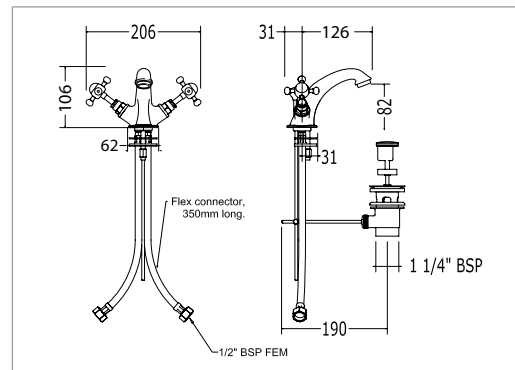

LICHFIELD COLLECTION

Monobloc basin mixer
(complete with pop up waste)

White Cross Handle

(finishes available with white cross handles)

Chrome	ZLICBSMWMCP	£545.00
Antique Gold	ZLICBSMWMAG	£795.00
Polished Nickel	ZLICBSMWMPN	£795.00
Brushed Nickel	ZLICBSMWMBN	£875.00
Brushed Brass	ZLICBSMWMBB	£875.00

White Cross Handle

(finishes available with white cross handles)

Chrome	ZLICWMFILLCP	£445.00
Antique Gold	ZLICWMFILLAG	£525.00
Polished Nickel	ZLICWMFILLPN	£525.00
Brushed Nickel	ZLICWMFILLBN	£575.00
Brushed Brass	ZLICWMFILLBB	£575.00

White Cross Handle

(finishes available with white cross handles)

Chrome	ZLICBMCP	£245.00
Antique Gold	ZLICBMAG	£335.00
Polished Nickel	ZLICBMPN	£335.00
Brushed Nickel	ZLICBMBN	£365.00
Brushed Brass	ZLICBMBB	£365.00