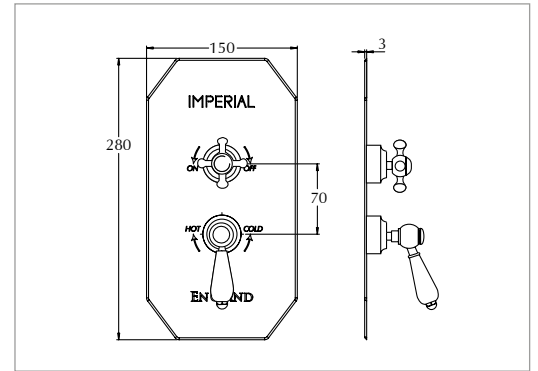

CAMBRIDGE SHOWER COLLECTION

Concealed Cambridge thermostatic dual control valve

(Edwardian chrome and Regent chrome lever controls)

Concealed Cambridge thermostatic dual control valve

(Edwardian Black and Radcliffe Black lever controls)

Concealed Cambridge thermostatic dual control valve

(Victorian white and Radcliffe white lever controls)

Single Outlet

Chrome	ZXM80600100	£695.00
Antique Gold	ZXM80600200	£985.00
Polished Nickel	ZXM80600300	£985.00
Brushed Nickel	ZXM80600500	£1,095.00
Brushed Brass	ZXM80600600	£1,195.00

Single Outlet

Chrome	ZXM86400100	£695.00
Antique Gold	ZXM86400200	£985.00
Polished Nickel	ZXM86400300	£985.00
Brushed Nickel	ZXM86400500	£1,095.00
Brushed Brass	ZXM86400600	£1,195.00

Single Outlet

Chrome	ZXM86200100	£695.00
Antique Gold	ZXM86200200	£985.00
Polished Nickel	ZXM86200300	£985.00
Brushed Nickel	ZXM86200500	£1,095.00
Brushed Brass	ZXM86200600	£1,195.00

Two way Outlet

Chrome	ZXM81400100	£845.00
Antique Gold	ZXM81400200	£1,135.00
Polished Nickel	ZXM81400300	£1,135.00
Brushed Nickel	ZXM81400500	£1,245.00
Brushed Brass	ZXM81400600	£1,345.00

Two way Outlet

Chrome	ZXM86400102W	£845.00
Antique Gold	ZXM86400202W	£1,135.00
Polished Nickel	ZXM86400302W	£1,135.00
Brushed Nickel	ZXM86400502W	£1,245.00
Brushed Brass	ZXM86400602W	£1,345.00

Two way Outlet

Chrome	ZXM86200102W	£845.00
Antique Gold	ZXM86200202W	£1,135.00
Polished Nickel	ZXM86200302W	£1,135.00
Brushed Nickel	ZXM86200502W	£1,245.00
Brushed Brass	ZXM86200602W	£1,345.00

Please refer to the www.imperialtechspec.com website for the thermostatic valve body dimensions

For further technical information go to: www.imperialtechspec.com; Technical drawings are subject to change and therefore they are for guideline purpose only.