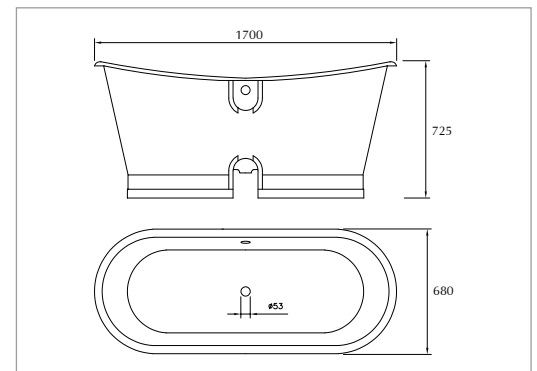

Radison Free standing Bath 1700x680*

(0 tap holes)
Grey Primer

C1000007

£6,485.00

*Manufactured to order

The bath is supplied in grey primer paint all ready for painting

Images shown in price list and catalogue have been painted prior to photography