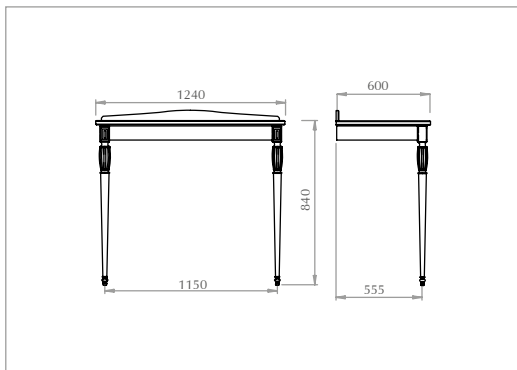

"S" trap basin

Chrome	XO60150100	£50.00
Antique Gold	XO60150200	£145.00
Polished Nickel	XO60150300	£145.00
Brushed Nickel	XO60150500	£165.00
Brushed Brass	XO60150600	£165.00

Radcliffe under counter basin

White	RD1US01030	£475.00*

(*Prices above do not include waste fittings)

Troon Console Unit

The top can be manufactured with either a single or double basin option - please specify when ordering. **3-4 week lead time

Leg & Trim

Chrome	ZXBS1110100	£2,495.00
Antique Gold	ZXBS1110200	£2,995.00
Polished Nickel	ZXBS1110300	£2,995.00
Brushed Nickel	ZXBS1110500	£3,295.00
Brushed Brass	ZXBS1110600	£3,295.00

Composite top without splashback (3 tap hole)**

Concrete	XMA02103CN	£1,595.00
Carrara White Gloss	XMA02103DA	£1,595.00
Nimbus Grey	XMA02103NG	£1,595.00
White Satin	XMA02103WH	£1,595.00

Composite splashback**

Concrete	XMA0210SBCN	£375.00
Carrara White Gloss	XMA0210SBDA	£375.00
Nimbus Grey	XMA0210SBNG	£375.00
White Satin	XMA0210SBWH	£375.00

Radcliffe vanity basin - 685mm

(1 tap hole)*		
White	RD1IB11030N	£395.00
(3 tap hole)*		
White	RD1IB31030N	£395.00

(*Prices above do not include waste fittings)

Troon Radcliffe basin stand

Leg & Trim		
Chrome	ZXBS1100100	£1,250.00
Antique Gold	ZXBS1100200	£2,495.00
Polished Nickel	ZXBS1100300	£2,495.00
Brushed Nickel	ZXBS1100500	£2,595.00
Brushed Brass	ZXBS1100600	£2,595.00