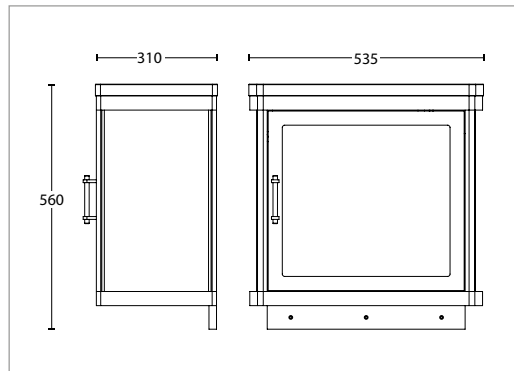

SIENNA Cloak Basin Units

Carlyon cloak vanity basin

(1 tap hole)

White CRIMC11030 £295.00

Carlyon cloak vanity basin

(1 tap hole)

White CRIMC11030 £295.00

Carlyon cloak vanity basin

(1 tap hole)

White CRIMC11030 £295.00

Sienna 1 door cloak basin unit

(Left Hand Door Hinge)

Matt Black XWMC130060 £755.00

Sienna 1 door cloak basin unit

(Left Hand Door Hinge)

Dartmouth Grey XWMC130062 £755.00

Sienna 1 door cloak basin unit

(Left Hand Door Hinge)

Sea Mist XWMC130064 £755.00

Sienna 1 door cloak basin unit

(Right Hand Door Hinge)

Matt Black XWMC130060R £755.00

Sienna 1 door cloak basin unit

(Right Hand Door Hinge)

Dartmouth Grey XWMC130062R £755.00

Sienna 1 door cloak basin unit

(Right Hand Door Hinge)

Sea Mist XWMC130064R £755.00

Note: the Sink can be flipped so that the tap can be on either side