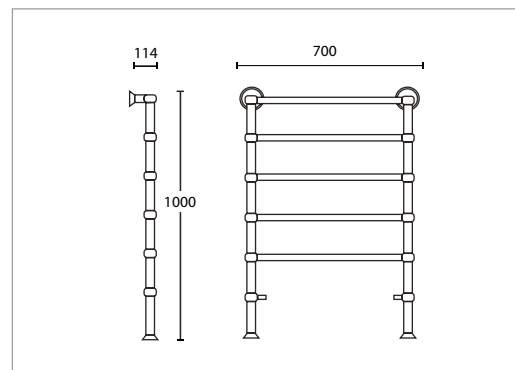

RADIATORS

Malmo 8 bar White**

Water only

Chrome	RAD0110100	£1,595.00
Polished Nickel*	RAD0110300	£1,995.00

Malmo 5 bar White**

Water only

Chrome	RAD0120100	£1,395.00
Polished Nickel*	RAD0120300	£1,695.00

Lund floor standing radiator**

Water only

Chrome	RAD0130100	£1,695.00
Polished Nickel*	RAD0130300	£1,995.00

Traditional Chrome radiator valves

(pair)

Chrome	RAD0000100	£125.00
Polished Nickel	RAD0000300	£185.00

**Supplied without radiator valve *Polished Nickel incurs a 3 week lead time