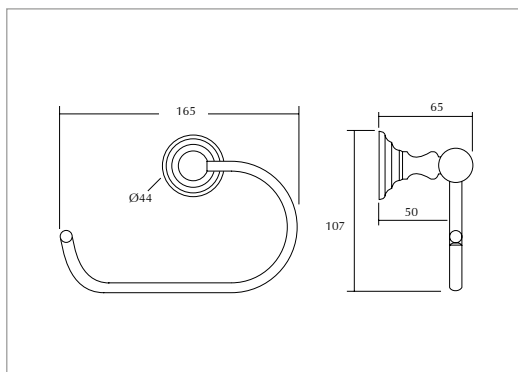

RICHMOND COLLECTION

Wall mounted open toilet roll holder

Chrome	XCL0110100	£105.00
Antique Gold	XCL0110200	£155.00
Polished Nickel	XCL0110300	£145.00
Brushed Nickel	XCL0110500	£165.00
Brushed Brass	XCL0110600	£175.00

Wall mounted covered toilet roll holder

Chrome	XCL0040100	£145.00
Antique Gold	XCL0040200	£225.00
Polished Nickel	XCL0040300	£215.00
Brushed Nickel	XCL0040500	£225.00
Brushed Brass	XCL0040600	£245.00

Wall mounted spare toilet roll holder

Chrome	XCL0020100	£115.00
Antique Gold	XCL0020200	£145.00
Polished Nickel	XCL0020300	£135.00
Brushed Nickel	XCL0020500	£165.00
Brushed Brass	XCL0020600	£185.00