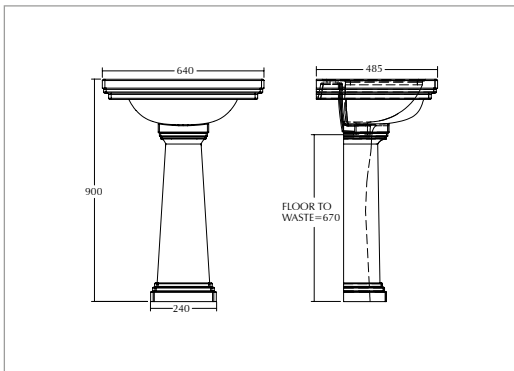

A) Large basin - 640mm

(1 tap hole)

White AD1LB11030 **£495.00**

(3 tap hole)

White AD1LB31030 **£495.00**

B) Tall pedestal

White AD1PE01000T **£345.00**

A) Small basin - 520mm