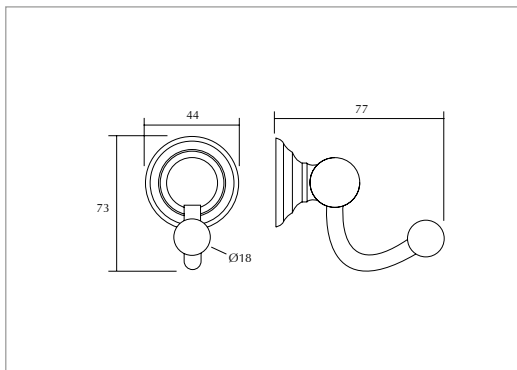

RICHMOND COLLECTION

Single robe hook

Chrome	XCL0010100	£95.00
Antique Gold	XCL0010200	£120.00
Polished Nickel	XCL0010300	£115.00
Brushed Nickel	XCL0010500	£125.00
Brushed Brass	XCL0010600	£145.00

Free standing toilet brush holder

(Note the whole brush is in a metallic finish)

Chrome	XCL0080100	£275.00
Antique Gold	XCL0080200	£375.00
Polished Nickel	XCL0080300	£375.00
Brushed Nickel	XCL0080500	£415.00
Brushed Brass	XCL0080600	£415.00

Wall mounted gallery shelf 50cm

Chrome	XCL0100100	£275.00
Antique Gold	XCL0100200	£340.00
Polished Nickel	XCL0100300	£340.00
Brushed Nickel	XCL0100500	£375.00
Brushed Brass	XCL0100600	£375.00