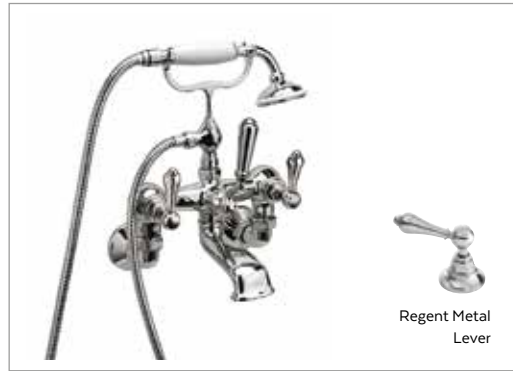

Tall mono basin mixer

(complete with pop up waste)

White Cross Handle

(finishes available with white cross handles)

Chrome	EDWTBMWCP	£445.00
Antique Gold	EDWTBMWAG	£545.00
Polished Nickel	EDWTBMWPN	£545.00
Brushed Nickel	EDWTBMWBN	£575.00
Brushed Brass	EDWTBMWBB	£595.00

IMPERIAL

REGENT COLLECTION

Regent Metal
Lever

Regent Metal
Lever

Regent Metal
Lever

Bath shower mixer, deck mounted

(This bath shower mixer has 180 centres)

Regent Metal Lever

(finishes available with Regent metal levers)

Chrome	REGBSMDMMCP	£695.00
Antique Gold	REGBSMDMMAG	£1,195.00
Polished Nickel	REGBSMDMMPN	£1,195.00
Brushed Nickel	REGBSMDMMBN	£1,295.00
Brushed Brass	REGBSMDMMBB	£1,395.00