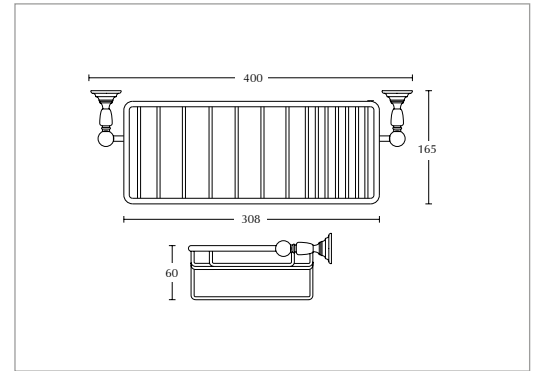

WESTMINSTER COLLECTION

Westminster rigid riser - slim Amena shower head* (White handset)

For use with Westminster exposed shower valve. Please note this is not compatible with the Victorian shower valve

200mm

Chrome XXM88100100 **£995.00**

Extra (Optional extra shower handset in Black)

Chrome XM84500100 **£75.00**

Victorian shower tidy soap rack

(For use with rigid riser kits)

Chrome XS62800100N **£65.00**

Antique Gold XS62800200N **£135.00**

Richmond shower tidy wall mounted

Chrome XCL0700100 **£295.00**

Antique Gold XCL0700200 **£435.00**

*For use with the Westminster Exposed Valve

For further technical information go to: www.imperialtechspec.com; Technical drawings are subject to change and therefore they are for guideline purpose only.