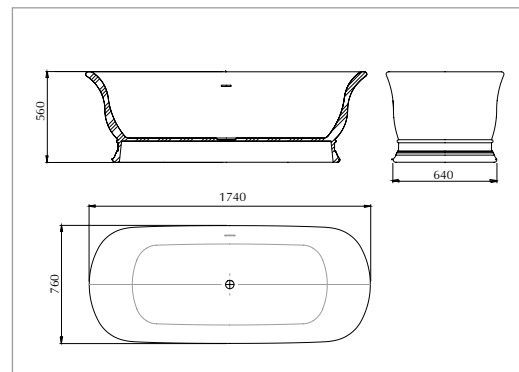

Marlow bath

(Bath supplied as a O tap hole but comes with an integrated overflow waste) Supplied with a Chrome waste as standard

(O tap holes)   XN10000410   **£5,500.00**

Bath waste upgrades are available if ordered with the bath:

White	XN10000101	£110.00
Antique Gold	XN10000200	£125.00
Polished Nickel	XN10000300	£125.00
Brushed Nickel	XN10000500	£145.00
Brushed Brass	XN10000600	£145.00