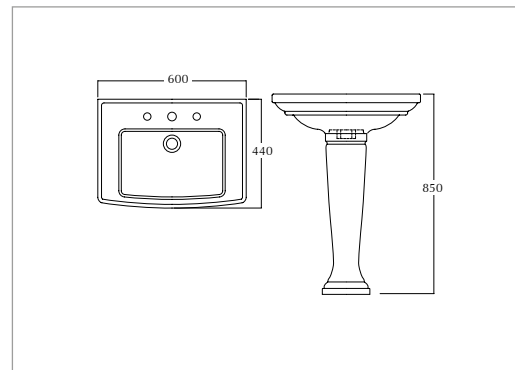

RADCLIFFE

Radcliffe large basin - 685mm

(1 tap hole)

White RD1LB11030 **£395.00**

(3 tap hole)

White RD1LB31030 **£395.00**

Radcliffe pedestal

White RD1PE01000 **£295.00**

Vanity basin - 685mm

(For use with the basin stands or furniture vanity units)

(1 tap hole)

White RD1IB11030N **£395.00**

(3 tap hole)

White RD1IB31030N **£395.00**

Medium slab basin (not shown)

(For use with the basin stands or furniture vanity units)

(1 tap hole)

White RD1M11030N **£365.00**

(3 tap hole)

White RD1MI31030N **£365.00**

Radcliffe medium basin - 600mm

(1 tap hole)

White RD1MB11030 **£345.00**

(3 tap hole)

White RD1MB31030 **£345.00**

Radcliffe pedestal

White RD1PE01000 **£295.00**