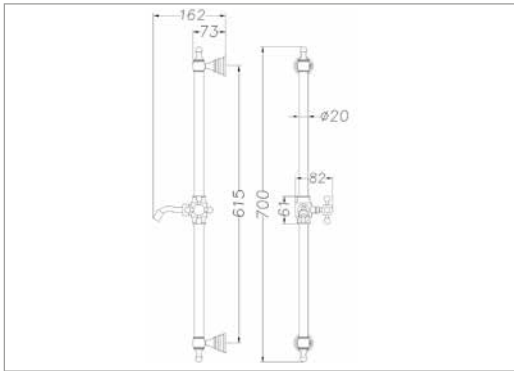

Victorian shower tidy soap rack

(For use with rigid riser kits)

Chrome	XS62800100N	£65.00
Antique Gold	XS62800200N	£135.00
Polished Nickel	XS62800300N	£135.00
Brushed Nickel	XS62800500N	£159.00
Brushed Brass	XS62800600N	£159.00

Lichfield Shower Rail kit, handset and hose

Chrome	LICSLIDERCP	£185.00
Antique Gold	LICSLIDERAG	£295.00
Polished Nickel	LICSLIDERPN	£295.00
Brushed Nickel	LICSLIDERBN	£425.00
Brushed Brass	LICSLIDERBB	£425.00

Please Note: You will need to add an outlet elbow when using in conjunction with a concealed valve.

Lichfield outlet elbow

Chrome	LICWELBCP	£35.00
Antique Gold	LICWELBAG	£75.00
Polished Nickel	LICWELBPN	£75.00
Brushed Nickel	LICWELBBN	£95.00
Brushed Brass	LICWELBBB	£95.00