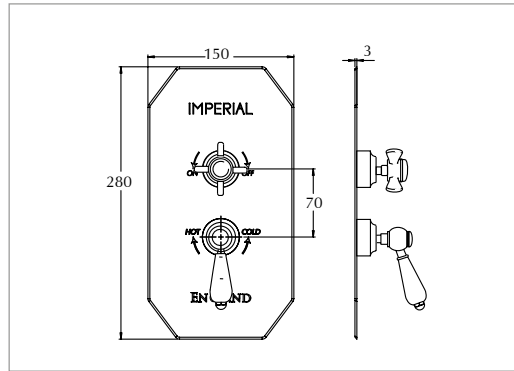

CAMBRIDGE SHOWER COLLECTION

Concealed Cambridge thermostatic dual control valve

(Edwardian chrome and Regent chrome lever controls)

Concealed Cambridge thermostatic dual control valve

(Edwardian Black and Radcliffe Black lever controls)

Concealed Cambridge thermostatic dual control valve

(Victorian white and Radcliffe white lever controls)

Single Outlet

Chrome	ZXM80600100	£695.00
Antique Gold	ZXM80600200	£985.00
Polished Nickel	ZXM80600300	£985.00
Brushed Nickel	ZXM80600500	£1,095.00
Brushed Brass	ZXM80600600	£1,195.00

Single Outlet

Chrome	ZXM86400100	£695.00
Antique Gold	ZXM86400200	£985.00
Polished Nickel	ZXM86400300	£985.00
Brushed Nickel	ZXM86400500	£1,095.00
Brushed Brass	ZXM86400600	£1,195.00

Single Outlet

Chrome	ZXM86200100	£695.00
Antique Gold	ZXM86200200	£985.00
Polished Nickel	ZXM86200300	£985.00
Brushed Nickel	ZXM86200500	£1,095.00
Brushed Brass	ZXM86200600	£1,195.00

Two way Outlet

Chrome	ZXM81400100	£845.00
Antique Gold	ZXM81400200	£1,135.00
Polished Nickel	ZXM81400300	£1,135.00
Brushed Nickel	ZXM81400500	£1,245.00
Brushed Brass	ZXM81400600	£1,345.00

Two way Outlet

Chrome	ZXM86400102W	£845.00
Antique Gold	ZXM86400202W	£1,135.00
Polished Nickel	ZXM86400302W	£1,135.00
Brushed Nickel	ZXM86400502W	£1,245.00
Brushed Brass	ZXM86400602W	£1,345.00

Two way Outlet

Chrome	ZXM86200102W	£845.00
Antique Gold	ZXM86200202W	£1,135.00
Polished Nickel	ZXM86200302W	£1,135.00
Brushed Nickel	ZXM86200502W	£1,245.00
Brushed Brass	ZXM86200602W	£1,345.00

Please refer to the www.imperialtechspec.com website for the thermostatic valve body dimensions

For further technical information go to: www.imperialtechspec.com; Technical drawings are subject to change and therefore they are for guideline purpose only.