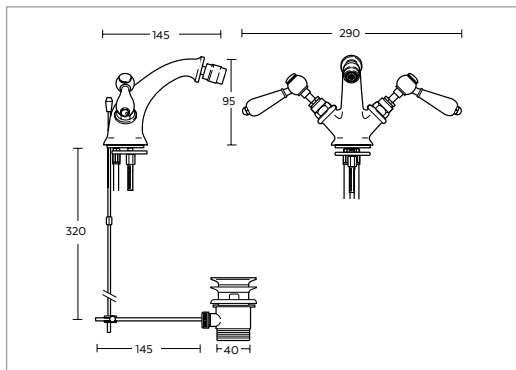

REGENT COLLECTION

Monobloc basin mixer

(complete with pop up waste)

Regent Metal Lever

(finishes available with Regent metal levers)

Chrome	REGBMMCP	£395.00
Antique Gold	REGBMAG	£485.00
Polished Nickel	REGBMPN	£485.00
Brushed Nickel	REGBMBN	£545.00
Brushed Brass	REGBMBB	£595.00

Monobloc bidet mixer

(complete with pop up waste)

Regent Metal Lever

(finishes available with Regent metal levers)

Chrome	REGBIMCP	£395.00
Antique Gold	REGBIMAG	£485.00
Polished Nickel	REGBIMPN	£485.00
Brushed Nickel	REGBIMBN	£545.00
Brushed Brass	REGBIMBB	£595.00

1/2" basin pillar taps

Regent Metal Lever

(finishes available with Regent metal levers)

Chrome	REGBASINTAPSMCP	£345.00
Antique Gold	REGBASINTAPSMAG	£410.00
Polished Nickel	REGBASINTAPSMCN	£410.00
Brushed Nickel	REGBASINTAPSMBN	£435.00
Brushed Brass	REGBASINTAPSMBB	£435.00