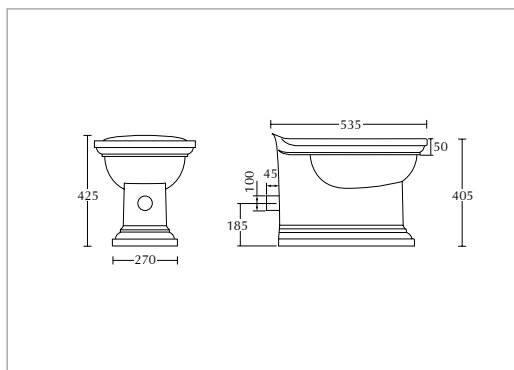

A) Close coupled cistern (push button)

fittings

Chrome	ZCR3CC1000C	£395.00
Antique Gold	ZCR3CC1000I	£420.00
Polished Nickel	ZCR3CC1000N	£420.00
Brushed Nickel	ZCR3CC1000BN	£435.00
Brushed Brass	ZCR3CC1000BB	£435.00

B) Pan (For use with Windsor seat)

White	CRIWCC1030	£395.00

Back to wall pan

(supplied without fittings and supporting brackets)

For more information on concealed cisterns please see Ancillaries section.

(For use with Windsor seat)

White	CRIBC01030	£395.00

Concealed cistern with the extended lever

Extended lever

White/Chrome	ZXO12E00100	£285.00
White/Antique Gold	ZXO12E00200	£295.00
White/Polished Nickel	ZXO12E00300	£295.00
White/Brushed Nickel	ZXO12E00500	£325.00
White/Brushed Brass	ZXO12E00600	£325.00

Concealed cistern & push button

White/Chrome	XC12001100	£185.00
White/Antique Gold	XC12001200	£195.00
White/Polished Nickel	XC12001300	£195.00
White/Brushed Nickel	XC12001500	£220.00
White/Brushed Brass	XC12001600	£220.00

Wall-hung pan

(supplied without fittings and supporting brackets)

(For use with Oval seat)

White	CRIWH01030	£395.00

Concealed cistern with the extended lever

Extended lever

White/Chrome	ZXO12E00100	£285.00
White/Antique Gold	ZXO12E00200	£295.00
White/Polished Nickel	ZXO12E00300	£295.00
White/Brushed Nickel	ZXO12E00500	£325.00
White/Brushed Brass	ZXO12E00600	£325.00

Concealed cistern & push button

White/Chrome	XC12001100	£185.00
White/Antique Gold	XC12001200	£195.00
White/Polished Nickel	XC12001300	£195.00
White/Brushed Nickel	XC12001500	£220.00
White/Brushed Brass	XC12001600	£220.00