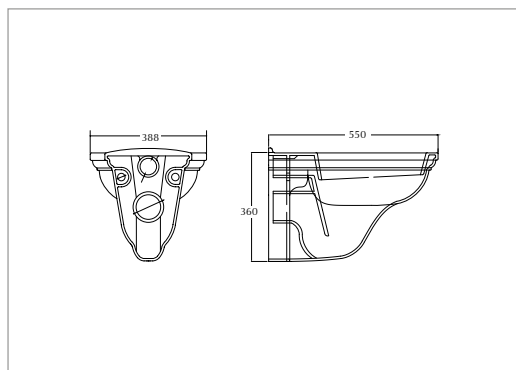

Wall-hung pan

(supplied without fittings and supporting brackets)
(For use with Oval seat)

White RD1WH01030 **£395.00**

Wall-hung bidet

(supplied without supporting brackets)
(1 tap hole)

White RD1BH11030 **£395.00**