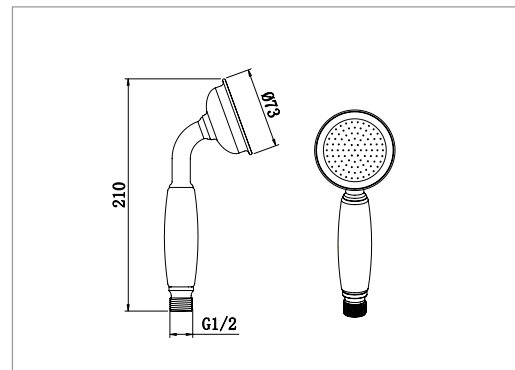

LICHFIELD COLLECTION

Exposed Lichfield thermostatic control valve with handset and riser kit (dual outlet)

(White controls)

Price includes the Valve and riser kit with a 200 Lichfield Rose

Chrome	ZLICEXP2W200CP	£945.00
Antique Gold	ZLICEXP2W200AG	£1,595.00
Polished Nickel	ZLICEXP2W200PN	£1,595.00
Brushed Nickel	ZLICEXP2W200BN	£1,755.00
Brushed Brass	ZLICEXP2W200BB	£1,755.00

Exposed Lichfield thermostatic control valve and riser kit (single outlet)

(White controls)

Price includes the Valve and riser kit with a 200 Lichfield Rose

Chrome	ZLICEXP1W200CP	£795.00
Antique Gold	ZLICEXP1W200AG	£1,427.00
Polished Nickel	ZLICEXP1W200PN	£1,427.00
Brushed Nickel	ZLICEXP1W200BN	£1,509.00
Brushed Brass	ZLICEXP1W200BB	£1,509.00

Lichfield traditional shower handset

Chrome	LICHSETWCP	£50.00
Antique Gold	LICHSETWAG	£95.00
Polished Nickel	LICHSETWPN	£95.00
Brushed Nickel	LICHSETWBN	£110.00
Brushed Brass	LICHSETWBB	£110.00