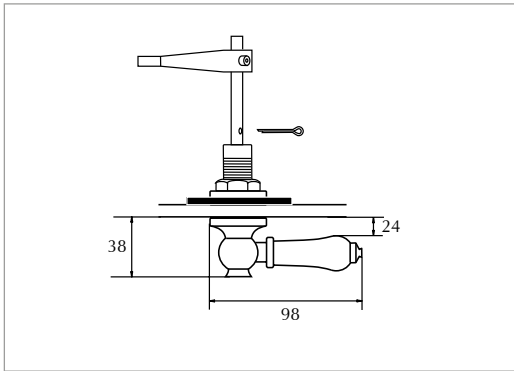

Plumber Mait 750G

For use with ceramic connectors

PLUMB01 £20.00

Ceramic connectors

236mm White XZ18070020 £125.00
330mm White XZ18070010 £125.00

*Price excludes cistern brackets

MISCELLANEOUS PARTS

Ceramic cistern lever handle