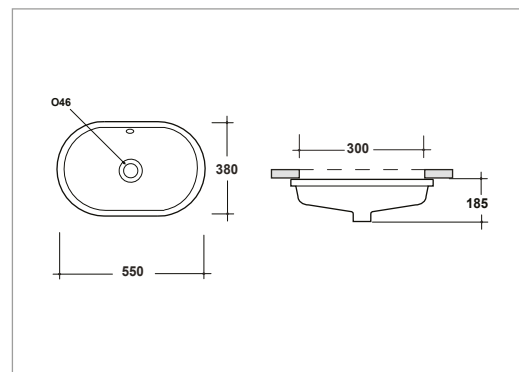

A) Large basin - 720mm

(1 tap hole)

White CR1LB11030N **£425.00**

(3 tap hole)

White CR1LB31030N **£425.00**

B) Pedestal

White CR1PE01000 **£295.00**

A) Medium basin - 610mm

(1 tap hole)

White CR1MB11030N **£395.00**

(3 tap hole)

White CR1MB31030N **£395.00**

B) Pedestal

White CR1PE01000 **£295.00**

Oval under counter basin

White CR2UC01000 **£195.00**