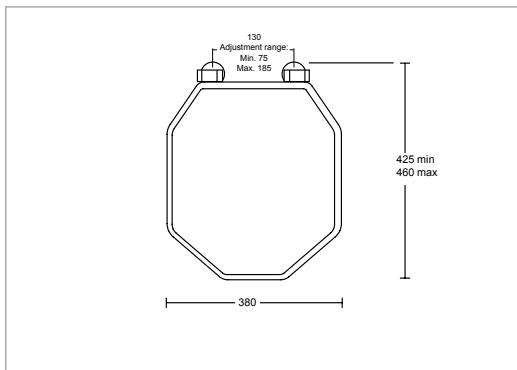

Available in various painted and wood options, to complement your bathroom.

Toilet Seat Options

SOFT - CLOSE

Imperial Astoria toilet seat
supplied with a soft-close hinges

Chrome
White XA50000110NSB **£375.00**