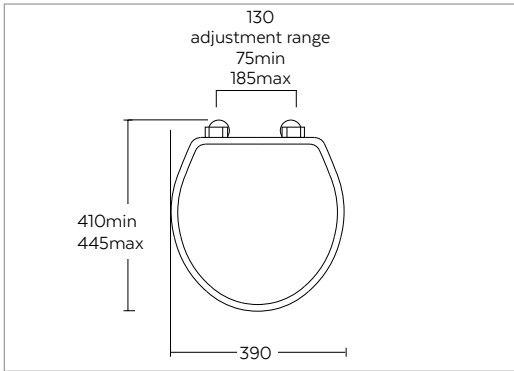

**Windsor solid wood toilet seat -
with soft-close hinge**

Supplied with seat lid lift handle in the box

Chrome		
Natural Oak	XT50000120NSB	£395.00
Antique Gold		
Natural Oak	XT50000220NSB	£415.00
Polished Nickel		
Natural Oak	XT50000320NSB	£415.00
Brushed Nickel		
Natural Oak	XT50000520NSB	£445.00
Brushed Brass		
Natural Oak	XT50000620NSB	£445.00

**Windsor painted toilet seat -
with soft-close hinge**

Supplied without seat lid lift handle

Chrome			Brushed Nickel		
White (Smooth)	XT50000110NSB	£375.00	White (Smooth)	XT50000510NSB	£425.00
Matt Black Grained	XT50000150NSB	£375.00	Matt Black Grained	XT50000550NSB	£425.00
Dartmouth Grey	XT50000152NSB	£375.00	Dartmouth Grey	XT50000554NSB	£425.00
Sea Mist	XT50000154NSB	£375.00	Sea Mist	XT50000552NSB	£425.00
Antique Gold			Brushed Brass		
White (Smooth)	XT50000210NSB	£395.00	White (Smooth)	XT50000610NSB	£425.00
Matt Black Grained	XT50000250NSB	£395.00	Matt Black Grained	XT50000650NSB	£425.00
Dartmouth Grey	XT50000252NSB	£395.00	Dartmouth Grey	XT50000654NSB	£425.00
Sea Mist	XT50000254NSB	£395.00	Sea Mist	XT50000652NSB	£425.00
Polished Nickel					
White (Smooth)	XT50000310NSB	£395.00			
Matt Black Grained	XT50000350NSB	£395.00			
Dartmouth Grey	XT50000352NSB	£395.00			
Sea Mist	XT50000354NSB	£395.00