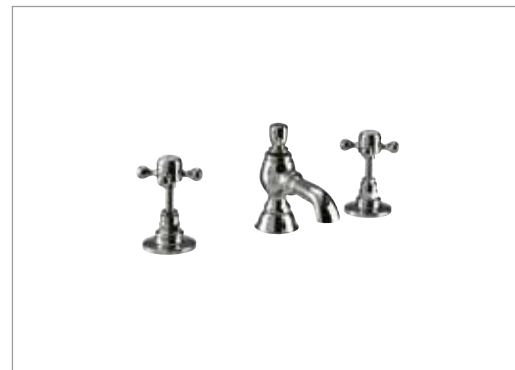

VICTORIAN COLLECTION

3/4" bath shower mixer, deck mounted

Complete with shower kit
(This bath shower mixer has 180 centres)

Chrome	VICBSMDMCP	£695.00
Antique Gold	VICBSMDMAG	£1,195.00
Polished Nickel	VICBSMDMPN	£1,195.00
Brushed Nickel	VICBSMDMBN	£1,295.00
Brushed Brass	VICBSMDMBB	£1,395.00

3/4" bath shower mixer, wall mounted

Complete with shower kit
(This bath shower mixer has 180 centres)

Chrome	VICBSMWMCP	£695.00
Antique Gold	VICBSMWMAG	£1,195.00
Polished Nickel	VICBSMWMPN	£1,195.00
Brushed Nickel	VICBSMWMBN	£1,295.00
Brushed Brass	VICBSMWMBB	£1,395.00

3 hole extended basin mixer 135mm

(complete with pop up wastes)

Chrome	VIC3BMCP	£425.00
Antique Gold	VIC3BMAG	£525.00
Polished Nickel	VIC3BMPN	£525.00
Brushed Nickel	VIC3BMBN	£575.00
Brushed Brass	VIC3BMBB	£625.00