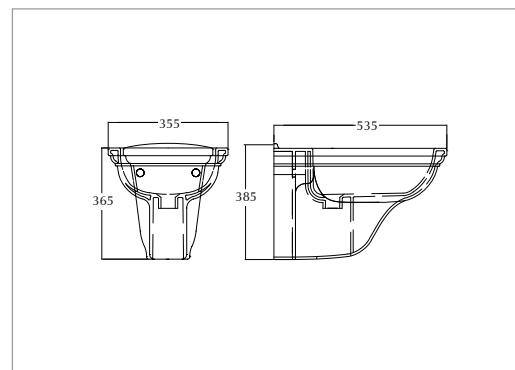

Wall-hung pan

(supplied without fittings and supporting brackets)
(For use with Oval seat)

White RD1WH01030 **£395.00**

Wall-hung bidet

(supplied without supporting brackets)
(1 tap hole)

White RD1BH11030 **£395.00**