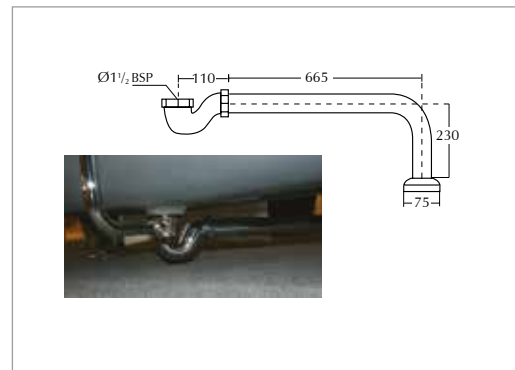

BATHS

Tidy plug standard bath waste with plug and chain

Chrome	XO60140100N	£40.00
Antique Gold	XO60140200N	£70.00
Polished Nickel	XO60140300N	£70.00
Brushed Nickel	XO60140500N	£95.00
Brushed Brass	XO60140600N	£95.00

Exposed bath waste

Chrome	XS67000300N	£125.00
Antique Gold	XS67000400N	£195.00
Polished Nickel	XS67000500N	£195.00
Brushed Nickel	XS67000400NBN	£245.00
Brushed Brass	XS67000400NBB	£275.00

Roll top S trap low seal

Chrome	XS68100100	£125.00
Antique Gold	XS68100200	£295.00
Polished Nickel	XS68100300	£295.00
Brushed Nickel	XS68100500	£325.00
Brushed Brass	XS68100600	£345.00