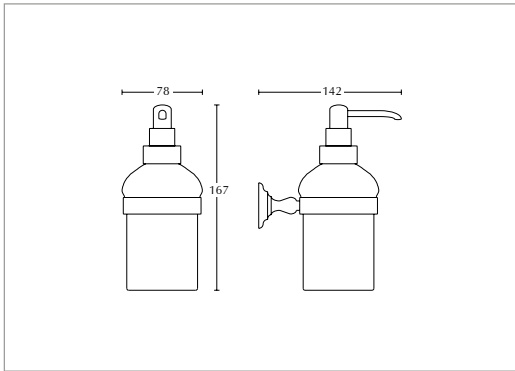

RICHMOND COLLECTION

Wall mounted soap dispenser

Chrome	XCL0600100	£190.00
Antique Gold	XCL0600200	£245.00
Polished Nickel	XCL0600300	£235.00
Brushed Nickel	XCL0600500	£260.00
Brushed Brass	XCL0600600	£275.00

Wall mounted towel shelf

Chrome	XCL0500100	£495.00
Antique Gold	XCL0500200	£695.00
Polished Nickel	XCL0500300	£695.00
Brushed Nickel	XCL0500500	£765.00
Brushed Brass	XCL0500600	£765.00

Richmond shower tidy wall mounted

(For use with Victorian rigid riser kits)

Chrome	XCL0700100	£295.00
Antique Gold	XCL0700200	£435.00
Polished Nickel	XCL0700300	£375.00
Brushed Nickel	XCL0700500	£395.00
Brushed Brass	XCL0700600	£450.00