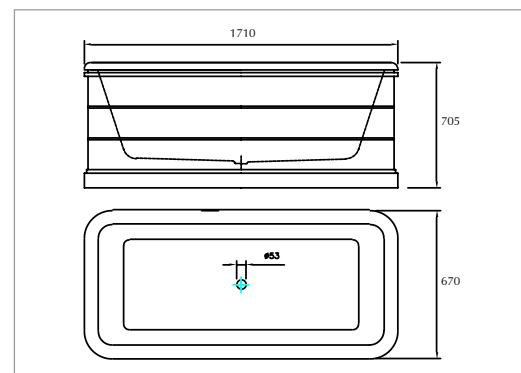

Firenze Free standing Bath 1700x810*

(0 tap holes)
Grey Primer

CI000604

£7,995.00

*Manufactured to order

The bath is supplied in grey primer paint all ready for painting

Images shown in price list and catalogue have been painted prior to photography