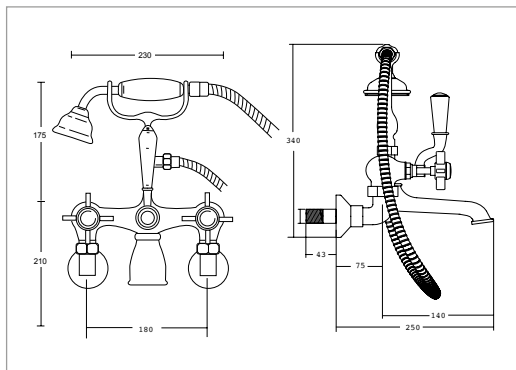

EDWARDIAN COLLECTION

Bath shower mixer, wall mounted
(This bath shower mixer has 180 centres)

White Cross Handle

(finishes available with white cross handles)

Chrome	EDWBSMDMWCP	£695.00
Antique Gold	EDWBSMDMWAG	£1,195.00
Polished Nickel	EDWBSMDMWPN	£1,195.00
Brushed Nickel	EDWBSMDMWBN	£1,295.00
Brushed Brass	EDWBSMDMWBB	£1,395.00

White Cross Handle

(finishes available with white cross handles)

Chrome	EDWBSMWMWCP	£695.00
Antique Gold	EDWBSMWMWAG	£1,195.00
Polished Nickel	EDWBSMWMWPN	£1,195.00
Brushed Nickel	EDWBSMWMWBN	£1,295.00
Brushed Brass	EDWBSMWMWBB	£1,395.00

White Cross Handle

(finishes available with white cross handles)

Chrome	EDW3BMWCP	£425.00
Antique Gold	EDW3BMWAG	£525.00
Polished Nickel	EDW3BMWPN	£525.00
Brushed Nickel	EDW3BMWBN	£575.00
Brushed Brass	EDW3BMWBB	£625.00