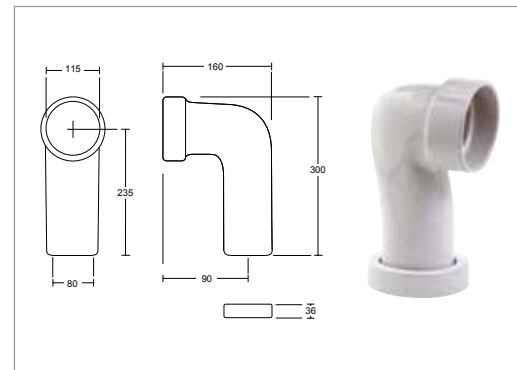

MISCELLANEOUS PARTS

High level flush pipe*

For Lichfield, Drift, Oxford, Etoile, Chelsea and Heyford

Chrome	XO16300100	£325.00
Antique Gold	XO16300200	£795.00
Polished Nickel	XO16300300	£795.00
Brushed Nickel	XO16300500	£895.00
Brushed Brass	XO16300600	£995.00

High level flush pipe*

For Astoria Deco, Radcliffe, Westminster, Bergier and Firenze

Chrome	XM16300100	£325.00
Antique Gold	XM16300200	£795.00
Polished Nickel	XM16300300	£795.00
Brushed Nickel	XM16300500	£895.00
Brushed Brass	XM16300600	£995.00

Low level flush pipe & shroud

For Lichfield, Drift, Oxford, Etoile, Chelsea and Heyford

Chrome	XO14200100	£95.00
Antique Gold	XO14200200	£245.00
Polished Nickel	XO14200300	£245.00
Brushed Nickel	XO14200500	£295.00
Brushed Brass	XO14200600	£345.00

Low level flush pipe & shroud

For Astoria Deco, Radcliffe, Westminster, Bergier and Firenze

Chrome	XM14200100	£75.00
Antique Gold	XM14200200	£225.00
Polished Nickel	XM14200300	£225.00
Brushed Nickel	XM14200500	£295.00
Brushed Brass	XM14200600	£325.00

Ceramic Bend Connector

White XZ18070000 £125.00

Plumber Mait 750G

For use with ceramic connectors

PLUMB01 £20.00

Ceramic connectors

236mm White XZ18070020 £125.00
330mm White XZ18070010 £125.00

*Price excludes cistern brackets