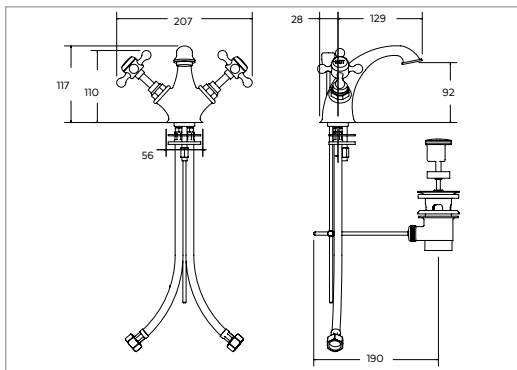

IMPERIAL

VICTORIAN COLLECTION

1/2" monobloc basin mixer

(complete with pop up waste)

Chrome	VICBMCP	£395.00
Antique Gold	VICBMAG	£485.00
Polished Nickel	VICBMPN	£485.00
Brushed Nickel	VICBMBN	£545.00
Brushed Brass	VICBMBB	£595.00