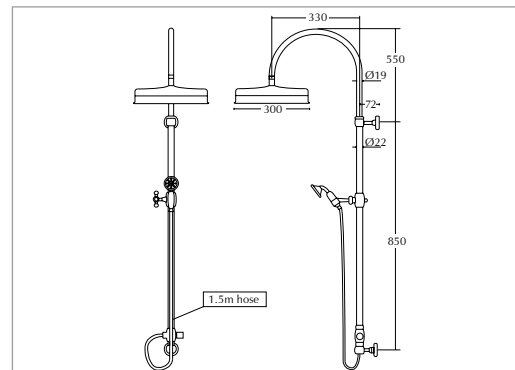

LICHFIELD COLLECTION

Concealed Lichfield thermostatic control valve

(White controls)

SINGLE WATER OUTLET

Chrome	ZLICCONTWCP	£375.00
Antique Gold	ZLICCONTWAG	£495.00
Polished Nickel	ZLICCONTWPN	£495.00
Brushed Nickel	ZLICCONTWBN	£555.00
Brushed Brass	ZLICCONTWBB	£555.00

Lichfield traditional shower handset

Chrome	LICHSETWCP	£50.00
Antique Gold	LICHSETWAG	£95.00
Polished Nickel	LICHSETWPN	£95.00
Brushed Nickel	LICHSETWBN	£110.00
Brushed Brass	LICHSETWBB	£110.00

Concealed Lichfield thermostatic dual control valve

(White controls)

TWIN WATER OUTLET

Chrome	ZLICCON2WCP	£445.00
Antique Gold	ZLICCON2WAG	£565.00
Polished Nickel	ZLICCON2WPN	£565.00
Brushed Nickel	ZLICCON2WBN	£625.00
Brushed Brass	ZLICCON2WBB	£625.00

Lichfield 150mm shower hose

Chrome	LICHHOSECP	£30.00
Antique Gold	LICHHOSEAG	£120.00
Polished Nickel	LICHHOSEPN	£120.00
Brushed Nickel	LICHHOSEBN	£145.00
Brushed Brass	LICHHOSEBB	£145.00

Edwardian rigid riser - traditional Lichfield Rose

(White handset) For use with the concealed shower valve

200mm

Chrome	ZXM87200100	£995.00
Antique Gold	ZXM87200200	£1,395.00
Polished Nickel	ZXM87200300	£1,395.00
Brushed Nickel	ZXM87200500	£1,755.00
Brushed Brass	ZXM87200600	£1,755.00

Extra (Optional extra shower handset in Black)

Chrome	XM84500100	£75.00
Antique Gold	XM84500200	£125.00
Polished Nickel	XM84500300	£125.00
Brushed Nickel	XM84500500	£135.00
Brushed Brass	XM84500600	£135.00