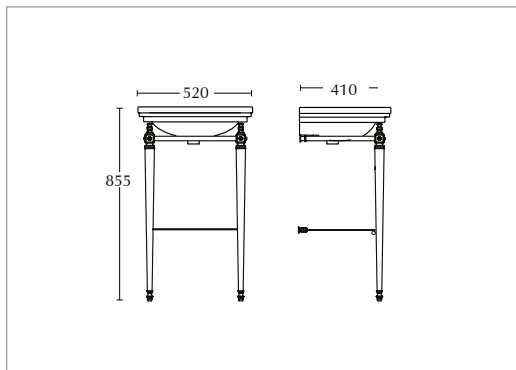

Brushed Brass XO60130600N £165.00

ASTORIA DECO Basin Stands

Astoria Deco cloak basin - 520mm

(1 tap hole)

White AD1SB11030 **£450.00**

(3 tap hole)

White AD1SB31030 **£450.00**

Astoria Deco cloak basin stand with towel rack