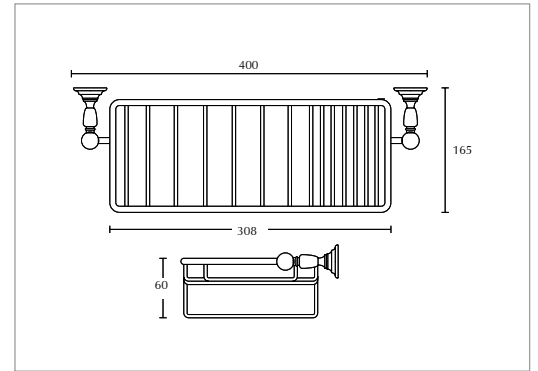

RICHMOND COLLECTION

Wall mounted soap dispenser

Chrome	XCL0600100	£190.00
Antique Gold	XCL0600200	£245.00
Polished Nickel	XCL0600300	£235.00
Brushed Nickel	XCL0600500	£260.00
Brushed Brass	XCL0600600	£275.00

Wall mounted towel shelf

Chrome	XCL0500100	£495.00
Antique Gold	XCL0500200	£695.00
Polished Nickel	XCL0500300	£695.00
Brushed Nickel	XCL0500500	£765.00
Brushed Brass	XCL0500600	£765.00

Richmond shower tidy wall mounted

(For use with Victorian rigid riser kits)

Chrome	XCL0700100	£295.00
Antique Gold	XCL0700200	£435.00
Polished Nickel	XCL0700300	£375.00
Brushed Nickel	XCL0700500	£395.00
Brushed Brass	XCL0700600	£450.00