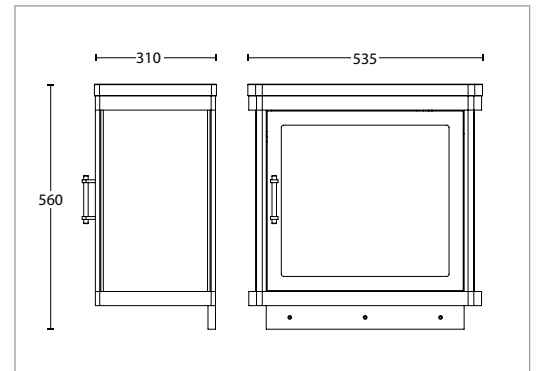

SIENNA Cloak Basin Units

Carlyon cloak vanity basin

(1 tap hole)

White CRIMC11030 £295.00

Carlyon cloak vanity basin

(1 tap hole)

White CRIMC11030 £295.00

Carlyon cloak vanity basin

(1 tap hole)

White CRIMC11030 £295.00

Sienna 1 door cloak basin unit

(Left Hand Door Hinge)

Matt Black XWMC130060 £755.00

Sienna 1 door cloak basin unit

(Left Hand Door Hinge)

Dartmouth Grey XWMC130062 £755.00

Sienna 1 door cloak basin unit

(Left Hand Door Hinge)

Sea Mist XWMC130064 £755.00

Sienna 1 door cloak basin unit

(Right Hand Door Hinge)

Matt Black XWMC130060R £755.00

Sienna 1 door cloak basin unit

(Right Hand Door Hinge)

Dartmouth Grey XWMC130062R £755.00

Sienna 1 door cloak basin unit

(Right Hand Door Hinge)

Sea Mist XWMC130064R £755.00

Note: the Sink can be flipped so that the tap can be on either side