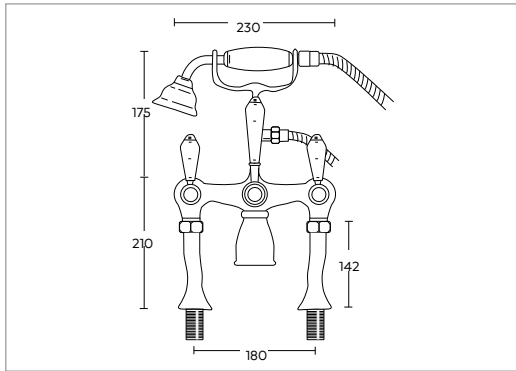

White Ceramic Lever

Metal Lever

White Ceramic Lever

Metal Lever

White Ceramic Lever

Metal Lever

Bath shower mixer, deck mounted

(This bath shower mixer has 180 centres)