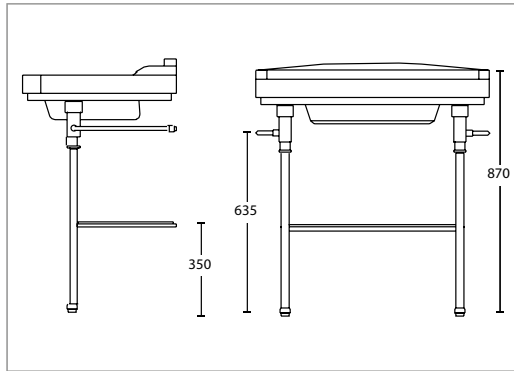

Regent console - 1000mm

(1 tap hole)

White RG1CN11030 **£995.00**

(3 tap hole)

White RG1CN31030 **£995.00**

Charlotte Console Stand for the Regent Console

Chrome ZXBS9410100 **£1,895.00**

Antique Gold ZXBS9410200 **£2,095.00**