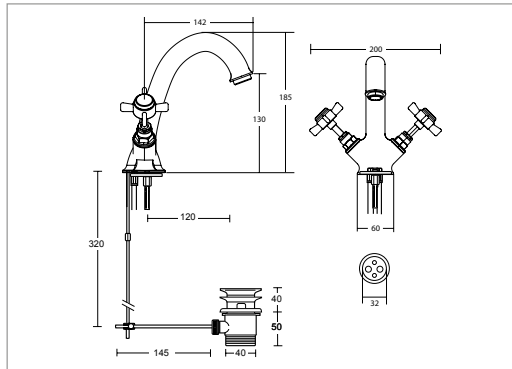

3/4" bath pillar taps

White Cross Handle

(finishes available with white cross handles)

Chrome	EDWBATHTAPSWCP	£375.00
Antique Gold	EDWBATHTAPSWAG	£435.00
Polished Nickel	EDWBATHTAPSWPN	£435.00
Brushed Nickel	EDWBATHTAPSWBN	£485.00
Brushed Brass	EDWBATHTAPSWBB	£545.00

Tall mono basin mixer

(complete with pop up waste)

White Cross Handle

(finishes available with white cross handles)

Chrome	EDWTBMWCP	£445.00
Antique Gold	EDWTBMWAG	£545.00
Polished Nickel	EDWTBMWPN	£545.00
Brushed Nickel	EDWTBMWBN	£575.00
Brushed Brass	EDWTBMWBB	£595.00