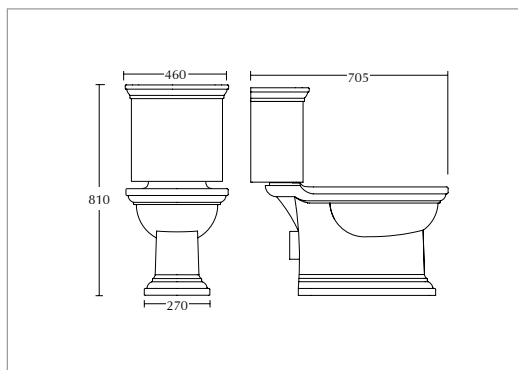

A) Close coupled cistern (push button)

fittings

Chrome	ZCR3CC1000C	£395.00
Antique Gold	ZCR3CC1000I	£420.00
Polished Nickel	ZCR3CC1000N	£420.00
Brushed Nickel	ZCR3CC1000BN	£435.00
Brushed Brass	ZCR3CC1000BB	£435.00

B) Pan (For use with Windsor seat)

White	CRIWCC1030	£395.00

Back to wall pan

(supplied without fittings and supporting brackets)

For more information on concealed cisterns please see Ancillaries section.

(For use with Windsor seat)

White	CRIBC01030	£395.00

Concealed cistern with the extended lever

Extended lever

White/Chrome	ZXO12E00100	£285.00
White/Antique Gold	ZXO12E00200	£295.00
White/Polished Nickel	ZXO12E00300	£295.00
White/Brushed Nickel	ZXO12E00500	£325.00
White/Brushed Brass	ZXO12E00600	£325.00

Concealed cistern & push button

White/Chrome	XC12001100	£185.00
White/Antique Gold	XC12001200	£195.00
White/Polished Nickel	XC12001300	£195.00
White/Brushed Nickel	XC12001500	£220.00
White/Brushed Brass	XC12001600	£220.00

Wall-hung pan

(supplied without fittings and supporting brackets)

(For use with Oval seat)

White	CRIWH01030	£395.00

Concealed cistern with the extended lever

Extended lever

White/Chrome	ZXO12E00100	£285.00
White/Antique Gold	ZXO12E00200	£295.00
White/Polished Nickel	ZXO12E00300	£295.00
White/Brushed Nickel	ZXO12E00500	£325.00
White/Brushed Brass	ZXO12E00600	£325.00

Concealed cistern & push button

White/Chrome	XC12001100	£185.00
White/Antique Gold	XC12001200	£195.00
White/Polished Nickel	XC12001300	£195.00
White/Brushed Nickel	XC12001500	£220.00
White/Brushed Brass	XC12001600	£220.00