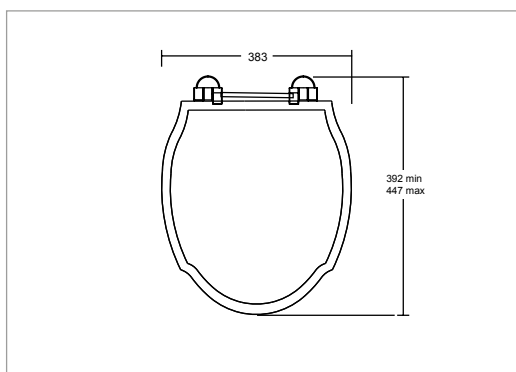

Brushed Brass

White (Smooth)	XD50000510NSB	£425.00
Matt Black Grained	XD50000550NSB	£425.00

Westminster solid wood toilet seat - with soft-close hinge

Supplied with seat lid lift handle in the box

Chrome		
Natural Oak	XM50000120NSB	£395.00
Antique Gold		
Natural Oak	XM50000220NSB	£415.00
Polished Nickel		
Natural Oak	XM50000320NSB	£415.00
Brushed Nickel		
Natural Oak	XM50000520NSB	£445.00
Brushed Brass		
Natural Oak	XM50000620NSB	£445.00