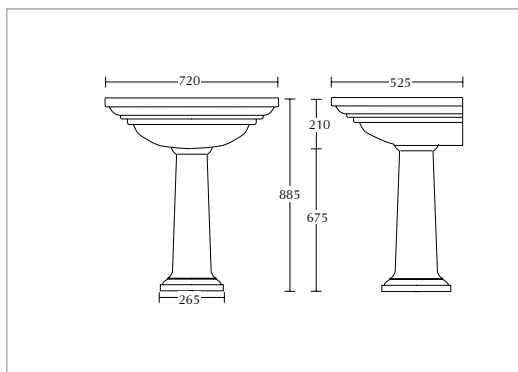

A) Large basin - 720mm

(1 tap hole)

White CR1LB11030N **£425.00**

(3 tap hole)

White CR1LB31030N **£425.00**

B) Pedestal

White CR1PE01000 **£295.00**

A) Medium basin - 610mm

(1 tap hole)

White CR1MB11030N **£395.00**

(3 tap hole)

White CR1MB31030N **£395.00**

B) Pedestal

White CR1PE01000 **£295.00**

Oval under counter basin

White CR2UC01000 **£195.00**