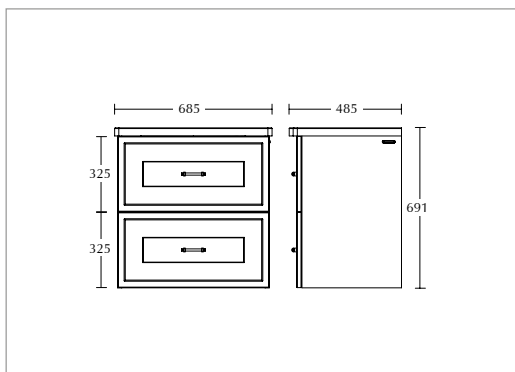

Radcliffe large vanity basin

(1 tap hole) White	RD1IB11030N	£395.00
(3 tap hole) White	RD1IB31030N	£395.00

Fradley wall hung 2 drawer vanity unit

Matt Black	XWT0310050	£1,595.00
Dartmouth Grey	XWT0310052	£1,595.00
Sea Mist	XWT0310054	£1,595.00

Note: Smooth tapered legs available upon request for use with the Fradley wall hung 2 drawer vanity unit only

Fradley wall hung vanity unit legs

Matt Black	XWT0300050	£35.00
Dartmouth Grey	XWT0300052	£35.00
Sea Mist	XWT0300054	£35.00

All Fradley furniture are available in following finishes: