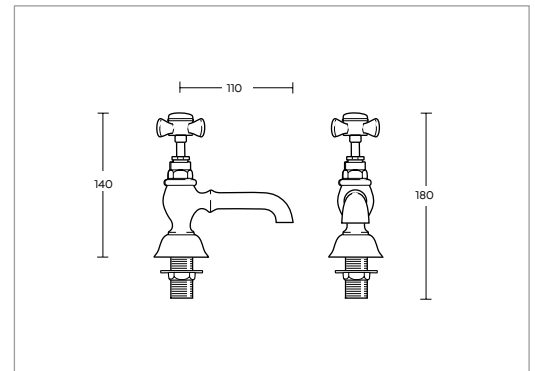

EDWARDIAN COLLECTION

Monobloc basin mixer

(complete with pop up waste)

White Cross Handle

(finishes available with white cross handles)

Chrome	EDWBMWCP	£395.00
Antique Gold	EDWBMWAG	£485.00
Polished Nickel	EDWBMWPN	£485.00
Brushed Nickel	EDWBMWBN	£545.00
Brushed Brass	EDWBMWBB	£595.00

Monobloc bidet mixer

(complete with pop up waste)

White Cross Handle

(finishes available with white cross handles)

Chrome	EDWBIWCP	£395.00
Antique Gold	EDWBIWAG	£485.00
Polished Nickel	EDWBIWPN	£485.00
Brushed Nickel	EDWBIWBN	£545.00
Brushed Brass	EDWBIWBB	£595.00

1/2" basin pillar taps

White Cross Handle

(finishes available with white cross handles)

Chrome	EDWBASINTAPSWCP	£345.00
Antique Gold	EDWBASINTAPSWAG	£400.00
Polished Nickel	EDWBASINTAPSWPN	£400.00
Brushed Nickel	EDWBASINTAPSWBN	£425.00
Brushed Brass	EDWBASINTAPSWBB	£475.00