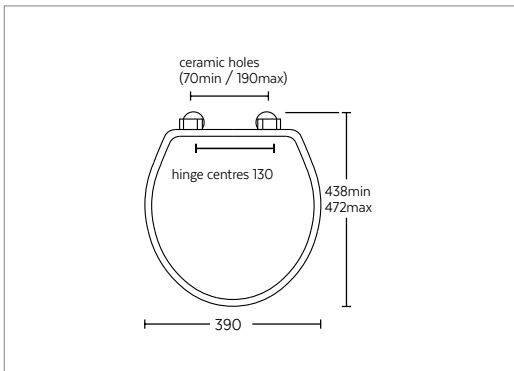

Oval solid wood toilet seat - with soft-close hinge

Supplied with seat lid lift handle in the box

Chrome		
Natural Oak	XX50008120NSB	£395.00
Antique Gold		
Natural Oak	XX50008220NSB	£415.00
Polished Nickel		
Natural Oak	XX50008320NSB	£415.00
Brushed Nickel		
Natural Oak	XX50008520NSB	£445.00
Brushed Brass		
Natural Oak	XX50008620NSB	£445.00

Oval painted toilet seat - with soft-close hinge

Supplied without seat lid lift handle

Chrome		
White (Smooth)	XX50008110NSB	£375.00
Matt Black Grained	XX50008150NSB	£375.00
Dartmouth Grey (Smooth)	XX50008162NSB	£375.00
Sea Mist (Smooth)	XX50008164NSB	£375.00
Matt Black (Smooth)	XX50008160NSB	£375.00
Antique Gold		
White (Smooth)	XX50008210NSB	£395.00
Matt Black Grained	XX50008250NSB	£395.00
Dartmouth Grey (Smooth)	XX50008262NSB	£395.00
Sea Mist (Smooth)	XX50008264NSB	£395.00
Matt Black (Smooth)	XX50008260NSB	£395.00
Polished Nickel		
White (Smooth)	XX50008310NSB	£395.00
Matt Black Grained	XX50008350NSB	£395.00
Dartmouth Grey (Smooth)	XX50008362NSB	£395.00
Sea Mist (Smooth)	XX50008364NSB	£395.00
Matt Black (Smooth)	XX50008360NSB	£395.00

Note : Smooth seats suitable for the Bay Collection

Brushed Nickel		
White (Smooth)	XX50008510NSB	£425.00
Matt Black Grained	XX50008550NSB	£425.00
Dartmouth Grey (Smooth)	XX50008562NSB	£425.00
Sea Mist (Smooth)	XX50008564NSB	£425.00
Matt Black (Smooth)	XX50008560NSB	£425.00
Brushed Brass		
White (Smooth)	XX50008610NSB	£425.00
Matt Black Grained	XX50008650NSB	£425.00
Dartmouth Grey (Smooth)	XX50008662NSB	£425.00
Sea Mist (Smooth)	XX50008664NSB	£425.00
Matt Black (Smooth)	XX50008660NSB	£425.00