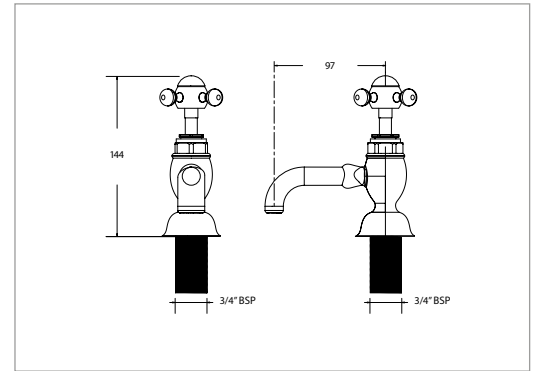

LICHFIELD COLLECTION

White Cross Handle
(finishes available with white cross handles)

Chrome	ZLIC3BMCP	£345.00
Antique Gold	ZLIC3BMAG	£445.00
Polished Nickel	ZLIC3BMPN	£445.00
Brushed Nickel	ZLIC3MBN	£495.00
Brushed Brass	ZLIC3MBBB	£495.00

White Cross Handle
(finishes available with white cross handles)

Chrome	ZLICBASINTAPSCP	£195.00
Antique Gold	ZLICBASINTAPSAG	£245.00
Polished Nickel	ZLICBASINTAPSPN	£195.00
Brushed Nickel	ZLICBASINTAPSBN	£275.00
Brushed Brass	ZLICBASINTAPSBB	£275.00

3/4" bath pillar taps

White Cross Handle
(finishes available with white cross handles)

Chrome	ZLICBATHTAPSCP	£195.00
Antique Gold	ZLICBATHTAPSAG	£245.00
Polished Nickel	ZLICBATHTAPSPN	£195.00
Brushed Nickel	ZLICBATHTAPSBN	£275.00
Brushed Brass	ZLICBATHTAPSBB	£275.00