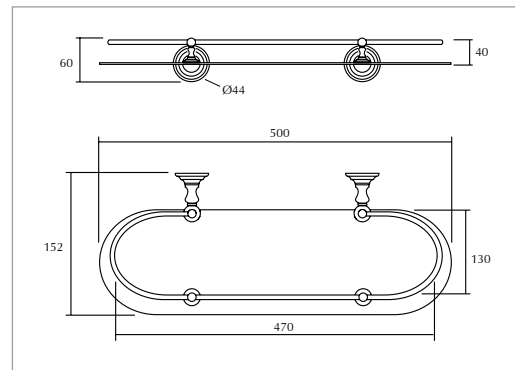

RICHMOND COLLECTION

Single robe hook

Chrome	XCL0010100	£95.00
Antique Gold	XCL0010200	£120.00
Polished Nickel	XCL0010300	£115.00
Brushed Nickel	XCL0010500	£125.00
Brushed Brass	XCL0010600	£145.00

Free standing toilet brush holder

(Note the whole brush is in a metallic finish)

Chrome	XCL0080100	£275.00
Antique Gold	XCL0080200	£375.00
Polished Nickel	XCL0080300	£375.00
Brushed Nickel	XCL0080500	£415.00
Brushed Brass	XCL0080600	£415.00

Wall mounted gallery shelf 50cm

Chrome	XCL0100100	£275.00
Antique Gold	XCL0100200	£340.00
Polished Nickel	XCL0100300	£340.00
Brushed Nickel	XCL0100500	£375.00
Brushed Brass	XCL0100600	£375.00