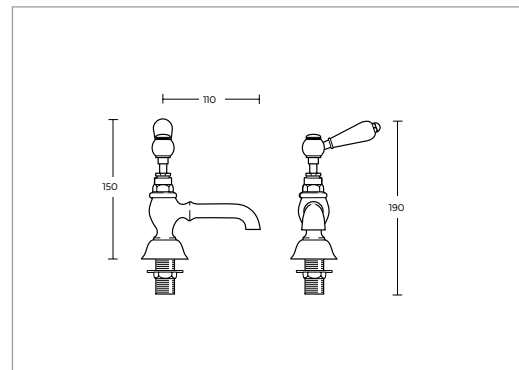

REGENT COLLECTION

Monobloc basin mixer

(complete with pop up waste)

Regent Metal Lever

(finishes available with Regent metal levers)

Chrome	REGBMMCP	£395.00
Antique Gold	REGBMAG	£485.00
Polished Nickel	REGBMPN	£485.00
Brushed Nickel	REGBMBN	£545.00
Brushed Brass	REGBMBB	£595.00

Monobloc bidet mixer

(complete with pop up waste)

Regent Metal Lever

(finishes available with Regent metal levers)

Chrome	REGBIMCP	£395.00
Antique Gold	REGBIMAG	£485.00
Polished Nickel	REGBIMPN	£485.00
Brushed Nickel	REGBIMBN	£545.00
Brushed Brass	REGBIMBB	£595.00

1/2" basin pillar taps

Regent Metal Lever

(finishes available with Regent metal levers)

Chrome	REGBASINTAPSMCP	£345.00
Antique Gold	REGBASINTAPSMAG	£410.00
Polished Nickel	REGBASINTAPSMCN	£410.00
Brushed Nickel	REGBASINTAPSMBN	£435.00
Brushed Brass	REGBASINTAPSMBB	£435.00