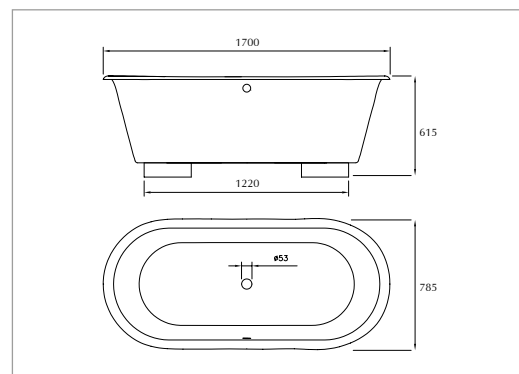

Foot colour options

Primed Cast Iron	CI000601	£6,195.00
Chrome	CI000505	£6,495.00
Antique Gold	CI000508	£6,695.00
Polished Nickel	CI000506	£6,695.00

*Manufactured to order

The bath is supplied in grey primer paint all ready for painting

Images shown in price list and catalogue have been painted prior to photography

Note for Brushed Brass Feet as shown - primed feet have been painted.