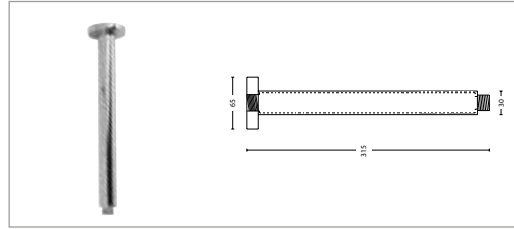

CAMBRIDGE SHOWER COLLECTION

Ceiling shower adapter

Chrome	LICCARM120CP	£45.00
Antique Gold	LICCARM120AG	£100.00
Polished Nickel	LICCARM120PN	£100.00
Brushed Nickel	LICCARM120BN	£120.00
Brushed Brass	LICCARM120BB	£120.00