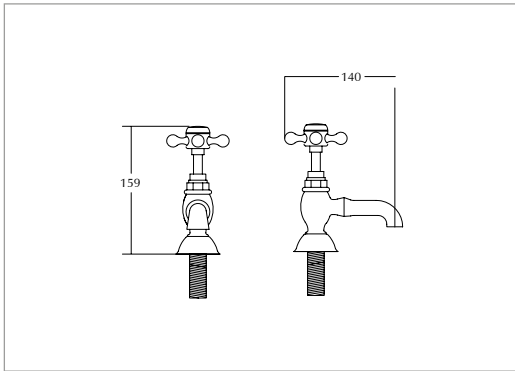

3/4" bath pillar taps

Chrome	VICBATHTAPSCP	£375.00
Antique Gold	VICBATHTAPSAG	£435.00
Polished Nickel	VICBATHTAPSPN	£435.00
Brushed Nickel	VICBATHTAPSN	£485.00
Brushed Brass	VICBATHTAPSB	£545.00

Victorian cloak vanity monobloc basin mixer

(for use with cloak vanity basin)

Chrome	VICCBMCP	£275.00
Antique Gold	VICCBMAG	£345.00
Polished Nickel	VICCBMPN	£345.00
Brushed Nickel	VICCBMBN	£375.00
Brushed Brass	VICCBMBB	£475.00