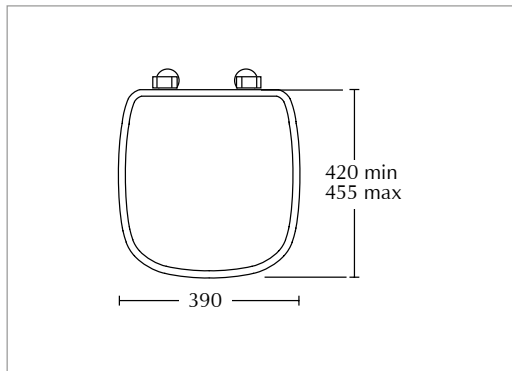

**Radcliffe solid wood toilet seat -
with soft-close hinge**
Supplied with seat lid lift handle in the box

**Radcliffe painted toilet seat -
with soft-close hinge**
Supplied without seat lid lift handle

Note : Grained seats suitable for the Fradley Furniture

Chrome
Natural Oak XW50000120NSB **£395.00**

Chrome
White (Smooth) XW50000110NSB **£375.00**
Matt Black Grained XW50000150NSB **£375.00**
Dartmouth Grey Grained XW50000152NSB **£375.00**
Sea Mist Grained XW50000154NSB **£375.00**

Brushed Nickel
White (Smooth) XW50000510NSB **£425.00**
Matt Black Grained XW50000550NSB **£425.00**
Dartmouth Grey Grained XW50000552NSB **£425.00**
Sea Mist Grained XW50000554NSB **£425.00**

Polished Nickel
Natural Oak XW50000320NSB **£415.00**

Antique Gold
White (Smooth) XW50000210NSB **£395.00**
Matt Black Grained XW50000250NSB **£395.00**
Dartmouth Grey Grained XW50000252NSB **£395.00**
Sea Mist Grained XW50000254NSB **£395.00**

Brushed Brass
White (Smooth) XW50000610NSB **£425.00**
Matt Black Grained XW50000650NSB **£425.00**
Dartmouth Grey Grained XW50000652NSB **£425.00**
Sea Mist Grained XW50000654NSB **£425.00**

Brushed Brass
Natural Oak XW50000620NSB **£445.00**

Polished Nickel
White (Smooth) XW50000310NSB **£395.00**
Matt Black Grained XW50000350NSB **£395.00**
Dartmouth Grey Grained XW50000352NSB **£395.00**
Sea Mist Grained XW50000354NSB **£395.00**