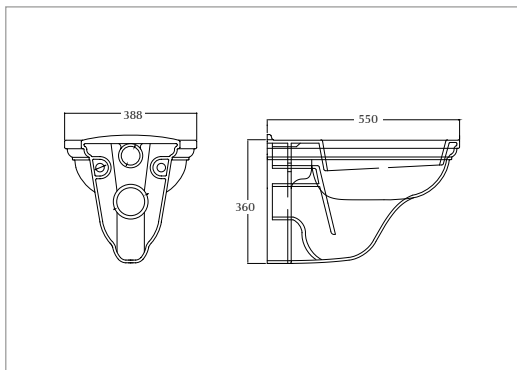

ASTORIA DECO

Wall-hung pan

(supplied without fittings and supporting brackets)
(For use with the Oval seat)

White AD1WH01030 **£395.00**

Wall-hung bidet

(supplied without supporting brackets)
(1 tap hole)

White AD1BH11030 **£395.00**

Concealed cistern with the extended lever

Extended lever

White/Chrome	ZX012E00100	£285.00
White/Antique Gold	ZX012E00200	£295.00
White/Polished Nickel	ZX012E00300	£295.00
White/Brushed Nickel	ZX012E00500	£325.00
White/Brushed Brass	ZX012E00600	£325.00

Concealed cistern & push button

White/Chrome	XC12001100	£185.00
White/Antique Gold	XC12001200	£195.00
White/Polished Nickel	XC12001300	£195.00
White/Brushed Nickel	XC12001500	£220.00
White/Brushed Brass	XC12001600	£220.00