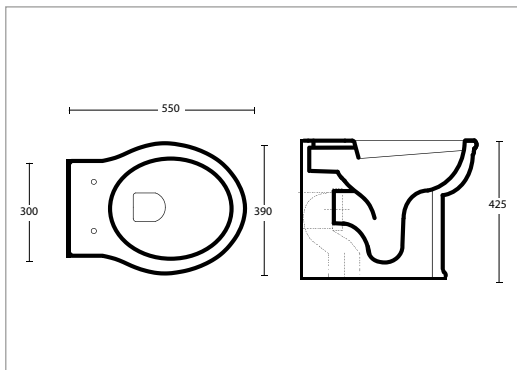

REGENT

Back to wall pan

(supplied without cistern fittings)

(For use with Regent seat)

White RG1BC01030 £395.00

Back to wall bidet

(1 tap hole)

White RG1BB11030 £495.00

Free standing bidet

(1 tap hole)

White RG1BI11030 £495.00

Concealed cistern with the extended lever

Extended lever

White/Chrome	ZX012E00100	£285.00
White/Antique Gold	ZX012E00200	£295.00
White/Polished Nickel	ZX012E00300	£295.00
White/Brushed Nickel	ZX012E00500	£325.00
White/Brushed Brass	ZX012E00600	£325.00

Concealed cistern & push button

White/Chrome	XC12001100	£185.00
White/Antique Gold	XC12001200	£195.00
White/Polished Nickel	XC12001300	£195.00
White/Brushed Nickel	XC12001500	£220.00
White/Brushed Brass	XC12001600	£220.00