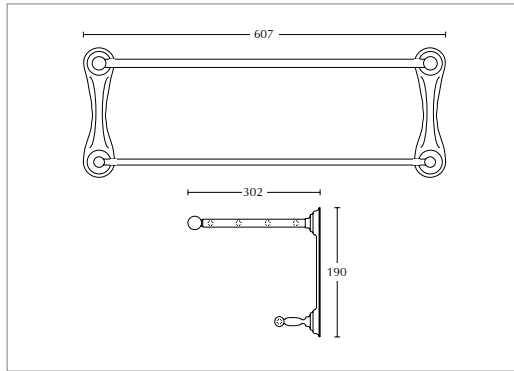

RICHMOND COLLECTION

Wall mounted soap dispenser

Chrome	XCL0600100	£190.00
Antique Gold	XCL0600200	£245.00
Polished Nickel	XCL0600300	£235.00
Brushed Nickel	XCL0600500	£260.00
Brushed Brass	XCL0600600	£275.00

Wall mounted towel shelf

Chrome	XCL0500100	£495.00
Antique Gold	XCL0500200	£695.00
Polished Nickel	XCL0500300	£695.00
Brushed Nickel	XCL0500500	£765.00
Brushed Brass	XCL0500600	£765.00

Richmond shower tidy wall mounted

(For use with Victorian rigid riser kits)

Chrome	XCL0700100	£295.00
Antique Gold	XCL0700200	£435.00
Polished Nickel	XCL0700300	£375.00
Brushed Nickel	XCL0700500	£395.00
Brushed Brass	XCL0700600	£450.00