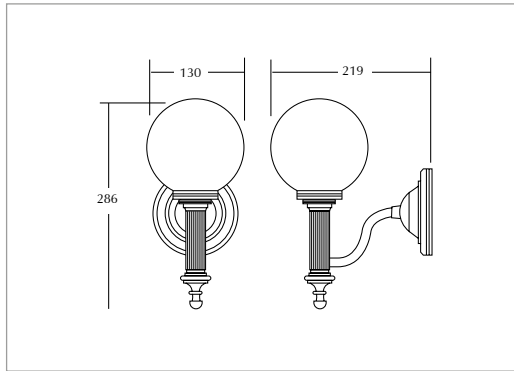

LIGHTING COLLECTION

Chrome	XLP1000300	£275.00
Antique Gold	XLP1000300AG	£375.00
Polished Nickel	XLP1000300PN	£375.00
Brushed Nickel	XLP1000300BN	£375.00
Brushed Brass	XLP1000300BB	£375.00

Cadiz wall light with glass shade

Chrome	XLP1000200	£275.00

Chrome	XLP1007000	£495.00

IMPORTANT: All lamps have been tested and rated at IP44, suitable for use in Bathroom Zone 2 & Outside Zone. For more information please refer to the back of this guide.