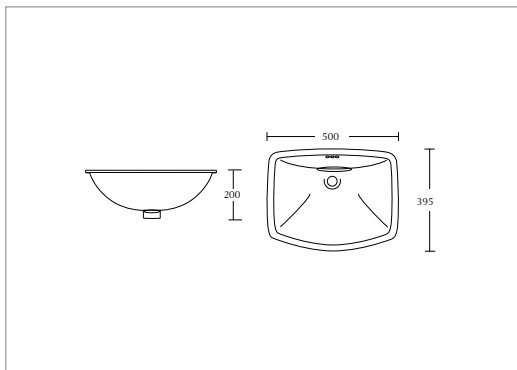

Under counter basin**

White RDIUS01030G **£475.00**

** This basin is supplied also glazed on the outside