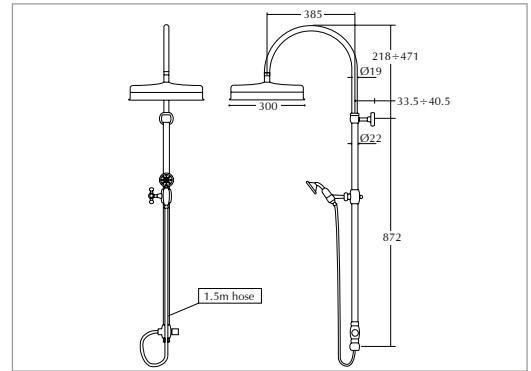

WESTMINSTER COLLECTION

SINGLE WATER OUTLET

Price for valve only

Chrome	ZXM82200100	£745.00
Antique Gold	ZXM82200200	£845.00

SINGLE WATER OUTLET

Price for valve only

Chrome	ZXM82300100	£745.00
Antique Gold	ZXM82300200	£845.00

Westminster rigid riser - traditional dart head*
(White handset)

For use with Westminster exposed shower valve. Please note this is not compatible with the Victorian shower valve

200mm

Chrome	ZXM87800100	£1,095.00
Antique Gold	ZXM87800200	£1,595.00

Extra (Optional extra shower handset in Black)

Chrome	XM84500100	£75.00
Antique Gold	XM84500200	£125.00