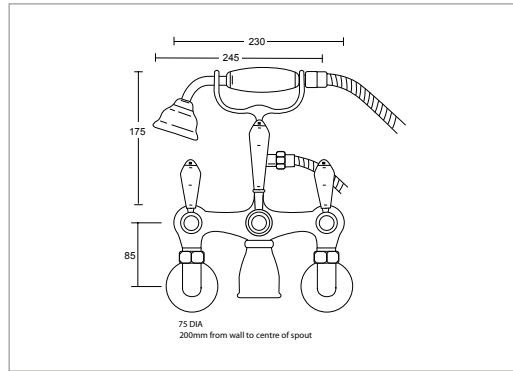

IMPERIAL

REGENT COLLECTION

Regent Metal
Lever

Regent Metal
Lever

Regent Metal
Lever

Bath shower mixer, deck mounted

(This bath shower mixer has 180 centres)

Regent Metal Lever