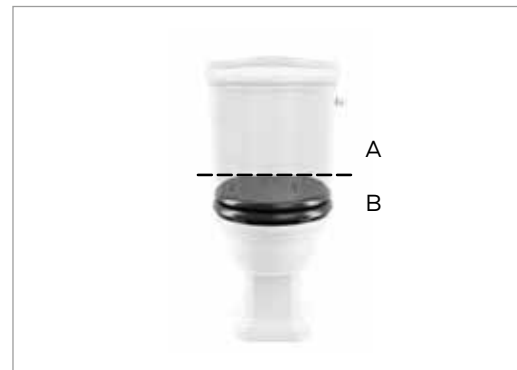

Concealed cistern & push button

White/Chrome	XC12001100	£185.00
White/Antique Gold	XC12001200	£195.00
White/Polished Nickel	XC12001300	£195.00
White/Brushed Nickel	XC12001500	£220.00
White/Brushed Brass	XC12001600	£220.00

REGENT

A) Close coupled cistern with lever

(including all the components)

Lever hole on right hand side

fittings

White/Chrome	ZRGCC01000C	£395.00
White/Antique Gold	ZRGCC01000I	£420.00
White/Polished Nickel	ZRGCC01000N	£420.00
White/Brushed Nickel	ZRGCC01000BN	£435.00
White/Brushed Brass	ZRGCC01000BB	£440.00