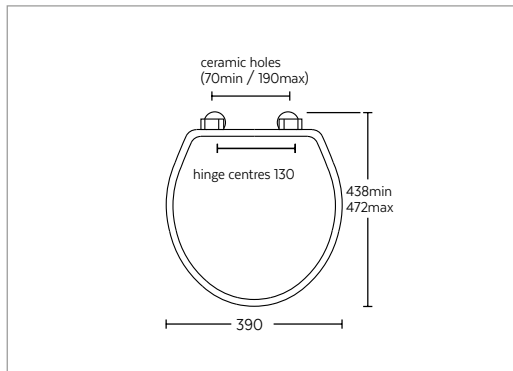

**Oval solid wood toilet seat -
with soft-close hinge**

Supplied with seat lid lift handle in the box

Chrome		
Natural Oak	XX50008120NSB	£395.00
Antique Gold		
Natural Oak	XX50008220NSB	£415.00
Polished Nickel		
Natural Oak	XX50008320NSB	£415.00
Brushed Nickel		
Natural Oak	XX50008520NSB	£445.00
Brushed Brass		
Natural Oak	XX50008620NSB	£445.00

**Oval painted toilet seat -
with soft-close hinge**

Supplied without seat lid lift handle

Chrome		
White (Smooth)	XX50008110NSB	£375.00
Matt Black Grained	XX50008150NSB	£375.00
Antique Gold		
White (Smooth)	XX50008210NSB	£395.00
Matt Black Grained	XX50008250NSB	£395.00
Polished Nickel		
White (Smooth)	XX50008310NSB	£395.00
Matt Black Grained	XX50008350NSB	£395.00
Brushed Nickel		
White (Smooth)	XX50008510NSB	£425.00
Matt Black Grained	XX50008550NSB	£425.00
Brushed Brass		
White (Smooth)	XX50008610NSB	£425.00
Matt Black Grained	XX50008650NSB	£425.00