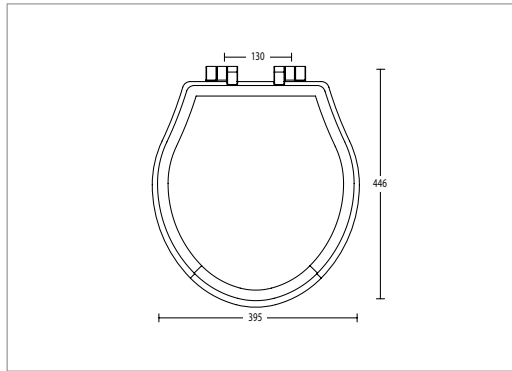

**Regent solid wood toilet seat -
with soft-close hinge**

Supplied with seat lid lift handle in the box

Chrome

Natural Oak XR50000120NSB **£395.00**

Antique Gold

Natural Oak XR50000220NSB **£415.00**

Polished Nickel

Natural Oak XR50000320NSB **£415.00**

Brushed Nickel

Natural Oak XR50000520NSB **£445.00**

Brushed Brass

Natural Oak XR50000620NSB **£445.00**

**Regent painted toilet seat -
with soft-close hinge**

Supplied without seat lid lift handle

CChrome

White (Smooth) XR50000110NSB **£375.00**

Matt Black Grained XR50000150NSB **£375.00**

Antique Gold

White (Smooth) XR50000210NSB **£395.00**

Matt Black Grained XR50000250NSB **£395.00**

Polished Nickel

White (Smooth) XR50000310NSB **£395.00**

Matt Black Grained XR50000350NSB **£395.00**

Brushed Nickel

White (Smooth) XR50000510NSB **£425.00**

Matt Black Grained XR50000550NSB **£425.00**

Brushed Brass

White (Smooth) XR50000610NSB **£425.00**

Matt Black Grained XR50000650NSB **£425.00**