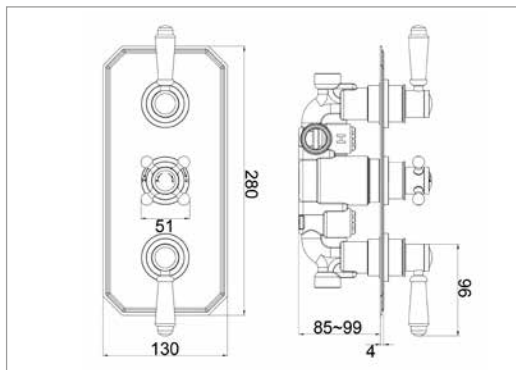

LICHFIELD COLLECTION

Concealed Lichfield thermostatic control valve

(White controls)

SINGLE WATER OUTLET

Chrome	ZLICCONTWCP	£375.00
Antique Gold	ZLICCONTWAG	£495.00
Polished Nickel	ZLICCONTWPN	£495.00
Brushed Nickel	ZLICCONTWBN	£555.00
Brushed Brass	ZLICCONTWBB	£555.00

Lichfield traditional shower handset

Chrome	LICHSETWCP	£50.00
Antique Gold	LICHSETWAG	£95.00
Polished Nickel	LICHSETWPN	£95.00
Brushed Nickel	LICHSETWBN	£110.00
Brushed Brass	LICHSETWBB	£110.00

Concealed Lichfield thermostatic dual control valve

(White controls)

TWIN WATER OUTLET

Chrome	ZLICCON2WCP	£445.00
Antique Gold	ZLICCON2WAG	£565.00
Polished Nickel	ZLICCON2WPN	£565.00
Brushed Nickel	ZLICCON2WBN	£625.00
Brushed Brass	ZLICCON2WBB	£625.00

Lichfield 150mm shower hose

Chrome	LICHHOSECP	£30.00
Antique Gold	LICHHOSEAG	£120.00
Polished Nickel	LICHHOSEPN	£120.00
Brushed Nickel	LICHHOSEBN	£145.00
Brushed Brass	LICHHOSEBB	£145.00

Edwardian rigid riser - traditional Lichfield Rose

(White handset) For use with the concealed shower valve

200mm

Chrome	ZXM87200100	£995.00
Antique Gold	ZXM87200200	£1,395.00
Polished Nickel	ZXM87200300	£1,395.00
Brushed Nickel	ZXM87200500	£1,755.00
Brushed Brass	ZXM87200600	£1,755.00

Extra (Optional extra shower handset in Black)

Chrome	XM84500100	£75.00
Antique Gold	XM84500200	£125.00
Polished Nickel	XM84500300	£125.00
Brushed Nickel	XM84500500	£135.00
Brushed Brass	XM84500600	£135.00