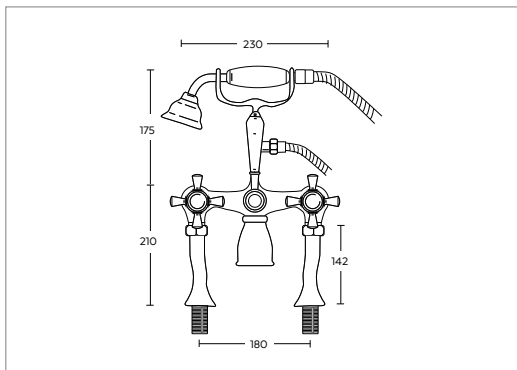

OXFORD COLLECTION

Bath shower mixer, deck mounted
(This bath shower mixer has 180 centres)

White Cross Handle

(finishes available with white cross handles)

Chrome	OXFBSMDMWCP	£695.00
Antique Gold	OXFBSMDMWAG	£1,195.00
Polished Nickel	OXFBSMDMWPN	£1,195.00
Brushed Nickel	OXFBSMDMWBN	£1,295.00
Brushed Brass	OXFBSMDMWBB	£1,395.00

White Cross Handle

(finishes available with white cross handles)

Chrome	OXFBMWCP	£395.00
Antique Gold	OXFBMWAG	£485.00
Polished Nickel	OXFBMWPN	£485.00
Brushed Nickel	OXFBMWBN	£545.00
Brushed Brass	OXFBMWBB	£595.00

White Cross Handle

(finishes available with white cross handles)

Chrome	OXF3BMWCP	£425.00
Antique Gold	OXF3BMWAG	£525.00
Polished Nickel	OXF3BMWPN	£525.00
Brushed Nickel	OXF3BMWBN	£575.00
Brushed Brass	OXF3BMWBB	£625.00

Bath shower mixer, wall mounted
(This bath shower mixer has 180 centres)

White Cross Handle

(finishes available with white cross handles)

Chrome	OXFBSMWWCP	£695.00
Antique Gold	OXFBSMWWAG	£1,195.00
Polished Nickel	OXFBSMWWPN	£1,195.00
Brushed Nickel	OXFBSMWWBN	£1,295.00
Brushed Brass	OXFBSMWWBB	£1,395.00