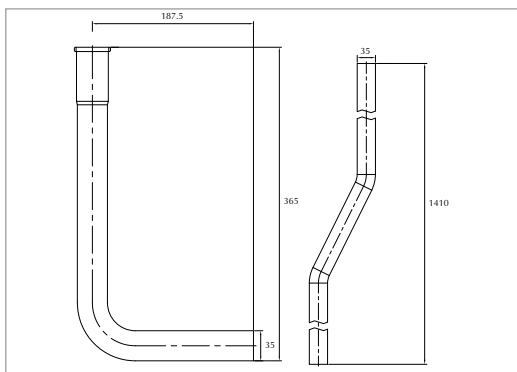

MISCELLANEOUS PARTS

High level flush pipe*

For Lichfield, Drift, Oxford, Etoile, Chelsea and Heyford

Chrome	XO16300100	£325.00
Antique Gold	XO16300200	£795.00
Polished Nickel	XO16300300	£795.00
Brushed Nickel	XO16300500	£895.00
Brushed Brass	XO16300600	£995.00

High level flush pipe*

For Astoria Deco, Radcliffe, Westminster, Bergier and Firenze

Chrome	XM16300100	£325.00
Antique Gold	XM16300200	£795.00
Polished Nickel	XM16300300	£795.00
Brushed Nickel	XM16300500	£895.00
Brushed Brass	XM16300600	£995.00

Low level flush pipe & shroud

For Lichfield, Drift, Oxford, Etoile, Chelsea and Heyford

Chrome	XO14200100	£95.00
Antique Gold	XO14200200	£245.00
Polished Nickel	XO14200300	£245.00
Brushed Nickel	XO14200500	£295.00
Brushed Brass	XO14200600	£345.00

Low level flush pipe & shroud

For Astoria Deco, Radcliffe, Westminster, Bergier and Firenze

Chrome	XM14200100	£75.00
Antique Gold	XM14200200	£225.00
Polished Nickel	XM14200300	£225.00
Brushed Nickel	XM14200500	£295.00
Brushed Brass	XM14200600	£325.00

Ceramic Bend Connector

White XZ18070000 £125.00

Plumber Mait 750G

For use with ceramic connectors

PLUMB01 £20.00

Ceramic connectors

236mm White XZ18070020 £125.00
330mm White XZ18070010 £125.00

*Price excludes cistern brackets