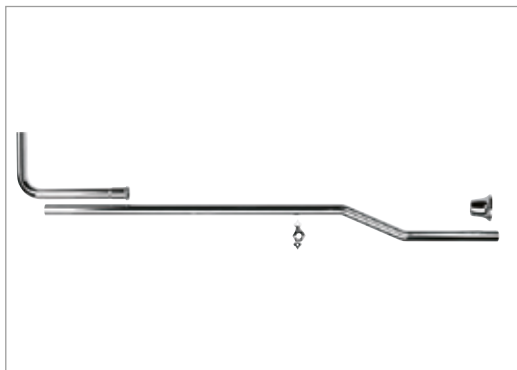

MISCELLANEOUS PARTS

High level flush pipe*

For Lichfield, Drift, Oxford, Etoile, Chelsea and Heyford

Chrome	XO16300100	£325.00
Antique Gold	XO16300200	£795.00
Polished Nickel	XO16300300	£795.00
Brushed Nickel	XO16300500	£895.00
Brushed Brass	XO16300600	£995.00

High level flush pipe*

For Astoria Deco, Radcliffe, Westminster, Bergier and Firenze

Chrome	XM16300100	£325.00
Antique Gold	XM16300200	£795.00
Polished Nickel	XM16300300	£795.00
Brushed Nickel	XM16300500	£895.00
Brushed Brass	XM16300600	£995.00

Low level flush pipe & shroud

For Lichfield, Drift, Oxford, Etoile, Chelsea and Heyford

Chrome	XO14200100	£95.00
Antique Gold	XO14200200	£245.00
Polished Nickel	XO14200300	£245.00
Brushed Nickel	XO14200500	£295.00
Brushed Brass	XO14200600	£345.00

Low level flush pipe & shroud

For Astoria Deco, Radcliffe, Westminster, Bergier and Firenze

Chrome	XM14200100	£75.00
Antique Gold	XM14200200	£225.00
Polished Nickel	XM14200300	£225.00
Brushed Nickel	XM14200500	£295.00
Brushed Brass	XM14200600	£325.00

Ceramic Bend Connector

White XZ18070000 £125.00

Plumber Mait 750G

For use with ceramic connectors

PLUMB01 £20.00

Ceramic connectors

236mm White XZ18070020 £125.00
330mm White XZ18070010 £125.00

*Price excludes cistern brackets