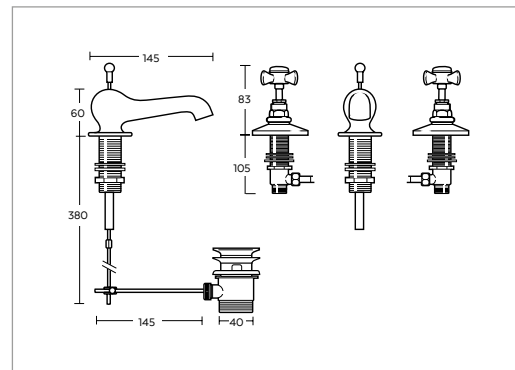

EDWARDIAN COLLECTION

3 hole basin mixer
(complete with pop up wastes)

White Cross Handle

(finishes available with white cross handles)

Chrome	EDWBSMDMWCP	£695.00
Antique Gold	EDWBSMDMWAG	£1,195.00
Polished Nickel	EDWBSMDMWPN	£1,195.00
Brushed Nickel	EDWBSMDMWBN	£1,295.00
Brushed Brass	EDWBSMDMWBB	£1,395.00

White Cross Handle

(finishes available with white cross handles)

Chrome	EDWBSMWMWCP	£695.00
Antique Gold	EDWBSMWMWAG	£1,195.00
Polished Nickel	EDWBSMWMWPN	£1,195.00
Brushed Nickel	EDWBSMWMWBN	£1,295.00
Brushed Brass	EDWBSMWMWBB	£1,395.00

White Cross Handle

(finishes available with white cross handles)

Chrome	EDW3BMWCP	£425.00
Antique Gold	EDW3BMWAG	£525.00
Polished Nickel	EDW3BMWPN	£525.00
Brushed Nickel	EDW3BMWBN	£575.00
Brushed Brass	EDW3BMWBB	£625.00