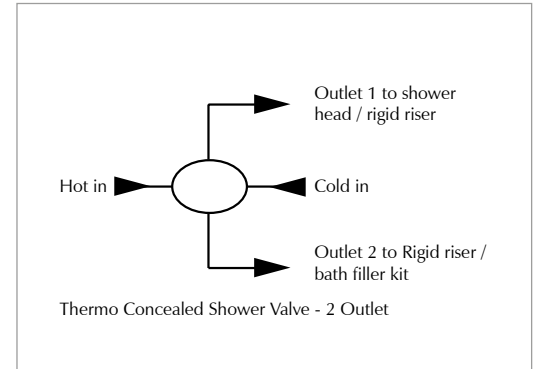

CAMBRIDGE SHOWER COLLECTION

Lichfield traditional Shower Head 200mm
(supplied without the round wall arm)

Chrome	LICROSE200CP	£145.00
Antique Gold	LICROSE200AG	£245.00
Polished Nickel	LICROSE200PN	£245.00
Brushed Nickel	LICROSE200BN	£295.00
Brushed Brass	LICROSE200BB	£295.00

300mm round wall arm

Chrome	LICWARM300CP	£45.00
Antique Gold	LICWARM300AG	£120.00
Polished Nickel	LICWARM300PN	£120.00
Brushed Nickel	LICWARM300BN	£145.00
Brushed Brass	LICWARM300BB	£145.00

380mm round wall arm

Chrome	LICWARM380CP	£45.00
Antique Gold	LICWARM380AG	£130.00
Polished Nickel	LICWARM380PN	£130.00
Brushed Nickel	LICWARM380BN	£150.00
Brushed Brass	LICWARM380BB	£150.00

SINGLE WATER OUTLET THERMOSTATIC DUAL CONTROL VALVE

2 WAY WATER OUTLET THERMOSTATIC DUAL CONTROL VALVE

Please refer to the www.imperialtechspec.com website for the thermostatic valve body dimensions

For further technical information go to: www.imperialtechspec.com; Technical drawings are subject to change and therefore they are for guideline purpose only.