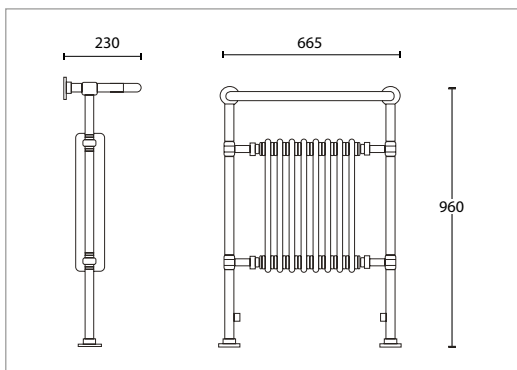

RADIATORS

Malmo 8 bar White**

Water only

Chrome	RAD0110100	£1,595.00
Polished Nickel*	RAD0110300	£1,995.00

Malmo 5 bar White**

Water only

Chrome	RAD0120100	£1,395.00
Polished Nickel*	RAD0120300	£1,695.00

Lund floor standing radiator**

Water only

Chrome	RAD0130100	£1,695.00
Polished Nickel*	RAD0130300	£1,995.00

Traditional Chrome radiator valves

(pair)

Chrome	RAD0000100	£125.00
Polished Nickel	RAD0000300	£185.00

**Supplied without radiator valve *Polished Nickel incurs a 3 week lead time