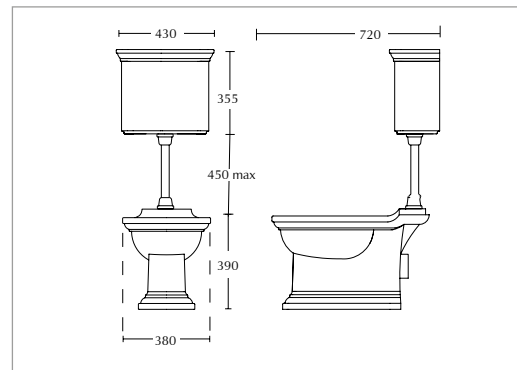

A) Low level cistern - Ceramic plate option

(including all the components)

fittings

White/Chrome	ZRDLC01000C	£595.00
White/Antique Gold	ZRDLC01000I	£745.00
White/Polished Nickel	ZRDLC01000N	£745.00
White/Brushed Nickel	ZRDLC01000BN	£815.00
White/Brushed Brass	ZRDLC01000BB	£815.00

A) Low level cistern - Brass chrome plate option

(including all the components)

fittings

White/Chrome	ZRDLC01000CB	£695.00
White/Antique Gold	ZRDLC01000IB	£945.00
White/Polished Nickel	ZRDLC01000NB	£945.00
White/Brushed Nickel	ZRDLC01000BNB	£1,045.00
White/Brushed Brass	ZRDLC01000BBB	£1,045.00

B) Pan P Trap (Horizontal)

(For use with the Radcliffe seat)

White RD1WC01030 **£545.00**