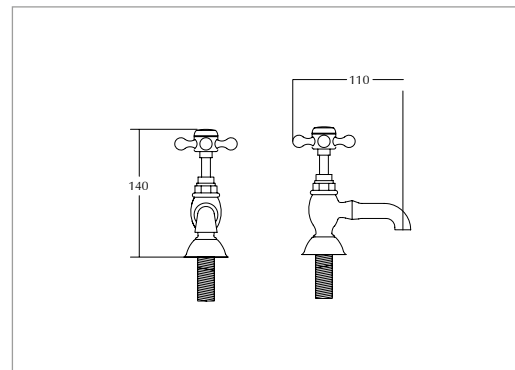

VICTORIAN COLLECTION

1/2" monobloc basin mixer

(complete with pop up waste)

Chrome	VICBMCP	£395.00
Antique Gold	VICBMAG	£485.00
Polished Nickel	VICBMPN	£485.00
Brushed Nickel	VICBMBN	£545.00
Brushed Brass	VICBMBB	£595.00

1/2" monobloc bidet mixer

(complete with pop up waste)

Chrome	VICBICP	£395.00
Antique Gold	VICBIAG	£485.00
Polished Nickel	VICBIPN	£485.00
Brushed Nickel	VICBIBN	£545.00
Brushed Brass	VICBIBB	£595.00

1/2" basin pillar taps

Chrome	VICBASINTAPSCP	£345.00
Antique Gold	VICBASINTAPSAG	£400.00
Polished Nickel	VICBASINTAPSPN	£400.00
Brushed Nickel	VICBASINTAPSBN	£475.00
Brushed Brass	VICBASINTAPSBB	£495.00