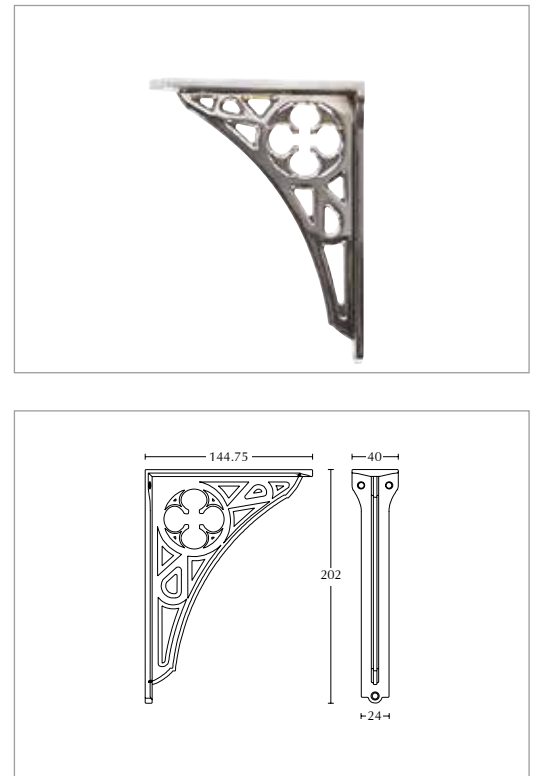

A) High level cistern - Ceramic plate option
(including all the components and ornate brackets) fittings

White/Chrome	ZRDHC01000C	£1,250.00
White/Antique Gold	ZRDHC01000I	£1,495.00
White/Polished Nickel	ZRDHC01000N	£1,495.00
White/Brushed Nickel	ZRDHC01000BN	£1,645.00
White/Brushed Brass	ZRDHC01000BB	£1,645.00

A) High level cistern - Brass chrome plate option
(including all the components and ornate brackets) fittings

White/Chrome	ZRDHC01000CB	£1,295.00
White/Antique Gold	ZRDHC01000IB	£1,795.00
White/Polished Nickel	ZRDHC01000NB	£1,795.00
White/Brushed Nickel	ZRDHC01000BNB	£1,975.00
White/Brushed Brass	ZRDHC01000BBB	£1,975.00

B) Pan P Trap (Horizontal)
(For use with the Radcliffe seat)

White	RD1WC01030	£545.00

Ideal for use with
B) Ceramic connectors
236mm

White	XZ18070020	£125.00

330mm

White	XZ18070010	£125.00

B) Ceramic bend connector

White	XZ18070000	£125.00

Plumber's mait - 750g

For use with ceramic connectors

PLUMB01	£20.00

Ironbridge Metal High L cistern brackets
(Pair)

Chrome	XO18000030C	£295.00
Antique Gold	XO18000030I	£345.00
Polished Nickel	XO18000030N	£345.00
Brushed Nickel	XO18000030BN	£380.00
Brushed Brass	XO18000030BB	£380.00