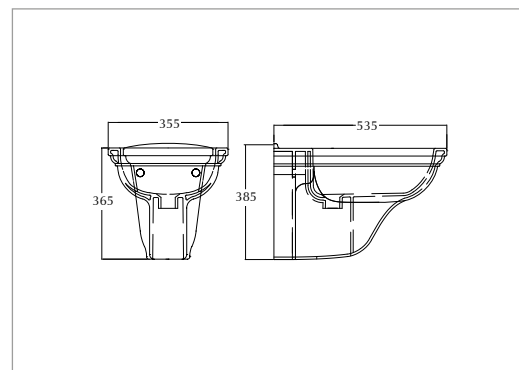

REGENT

Wall-hung pan

(supplied without fittings and supporting brackets)
(For use with Oval seat)

White   RG2WH01030   **£395.00**

Wall-hung bidet

(supplied without supporting brackets)
(1 tap hole)

White   RG2BH11030   **£395.00**

Concealed cistern with the extended lever

Extended lever

White/Chrome	ZXO12E00100	£285.00
White/Antique Gold	ZXO12E00200	£295.00
White/Polished Nickel	ZXO12E00300	£295.00
White/Brushed Nickel	ZXO12E00500	£325.00
White/Brushed Brass	ZXO12E00600	£325.00

Concealed cistern & push button

White/Chrome	XC12001100	£185.00
White/Antique Gold	XC12001200	£195.00
White/Polished Nickel	XC12001300	£195.00
White/Brushed Nickel	XC12001500	£220.00
White/Brushed Brass	XC12001600	£220.00