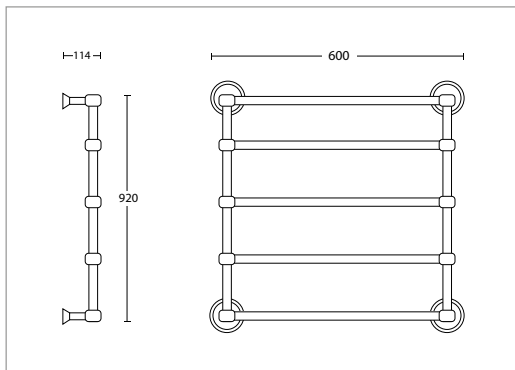

RADIATORS

Lund 480x480 wall radiator**

Water only

Chrome	RAD0107100	£1,295.00
Polished Nickel*	RAD0107300	£1,595.00

Lund 920x600 wall radiator**

Water only

Chrome	RAD0108100	£1,495.00
Polished Nickel*	RAD0108300	£1,795.00

Lund 1140x500 wall radiator**

Water only

Chrome	RAD0109100	£1,595.00
Polished Nickel*	RAD0109300	£1,895.00

**Supplied without radiator valve *Polished Nickel incurs a 3 week lead time

For further technical information go to: www.imperialtechspec.com; Technical drawings are subject to change and therefore they are for guideline purpose only.