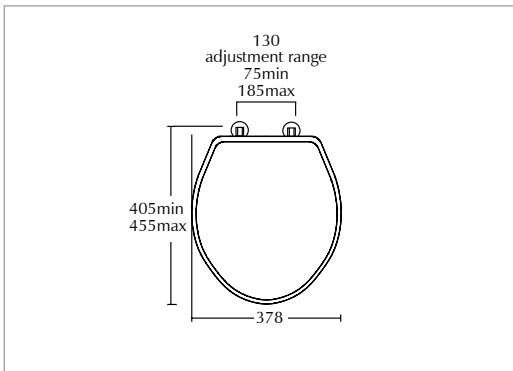

**Drift painted toilet seat -
with soft-close hinge**

Supplied without seat lid lift handle

Chrome

White (Smooth)	XD50000110NSB	£375.00
Matt Black Grained	XD50000150NSB	£375.00

Antique Gold

White (Smooth)	XD50000210NSB	£395.00
Matt Black Grained	XD50000250NSB	£395.00

Polished Nickel

White (Smooth)	XD50000310NSB	£395.00
Matt Black Grained	XD50000350NSB	£395.00

Brushed Nickel

White (Smooth)	XD50000510NSB	£425.00
Matt Black Grained	XD50000550NSB	£425.00

Brushed Brass

White (Smooth)	XD50000510NSB	£425.00
Matt Black Grained	XD50000550NSB	£425.00