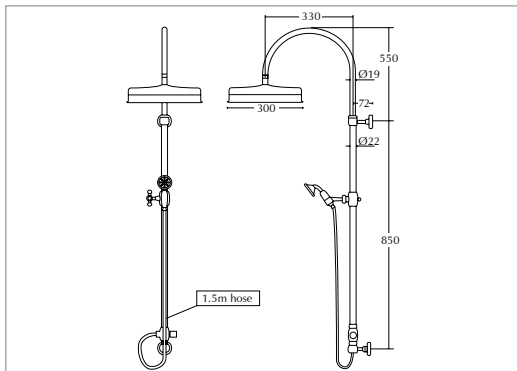

CAMBRIDGE SHOWER COLLECTION

Edwardian rigid riser - traditional Lichfield head*

(White handset)

For use with the concealed shower valve

200mm

Chrome	ZXM87200100	£995.00
Antique Gold	ZXM87200200	£1,395.00
Polished Nickel	ZXM87200300	£1,395.00
Brushed Nickel	ZXM87200500	£1,755.00
Brushed Brass	ZXM87200600	£1,755.00

Extra (Optional extra shower handset in Black)

Chrome	XM84500100	£75.00
Antique Gold	XM84500200	£125.00
Polished Nickel	XM84500300	£125.00
Brushed Nickel	XM84500500	£135.00
Brushed Brass	XM84500600	£135.00

Edwardian rigid riser - slim Amena shower head*

(White handset)

200mm

Chrome	ZXM87500100	£945.00

Hand shower kit

(Supplied with either a white or black handset)

For use with the concealed shower valve

White

Chrome	XM85100100	£225.00
Antique Gold	XM85100200	£425.00
Polished Nickel	XM85100300	£425.00
Brushed Nickel	XM85100500	£495.00
Brushed Brass	XM85100600	£495.00

Black

Chrome	XM85100100B	£225.00
Antique Gold	XM85100200B	£425.00
Polished Nickel	XM85100300B	£425.00
Brushed Nickel	XM85100500B	£495.00
Brushed Brass	XM85100600B	£495.00

Please refer to the www.imperialtechspec.com website for the thermostatic valve body dimensions

For further technical information go to: www.imperialtechspec.com; Technical drawings are subject to change and therefore they are for guideline purpose only.