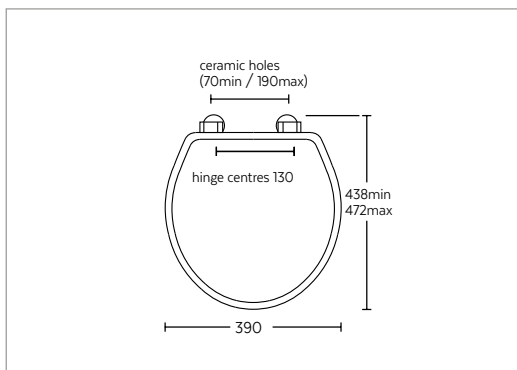

Hampton painted toilet seat - with soft-close hinge

Supplied without seat lid lift handle

Chrome

White (Smooth)	XH50000110NSB	£375.00
Matt Black Grained	XH50000150NSB	£375.00

Antique Gold

White (Smooth)	XH50000210NSB	£395.00
Matt Black Grained	XH50000250NSB	£395.00

Polished Nickel

White (Smooth)	XH50000310NSB	£395.00
Matt Black Grained	XH50000350NSB	£395.00

Brushed Nickel

White (Smooth)	XH50000510NSB	£425.00
Matt Black Grained	XH50000550NSB	£425.00

Brushed Brass

White (Smooth)	XH50000610NSB	£425.00
Matt Black Grained	XH50000650NSB	£425.00

Lichfield/Putney painted toilet seat - with soft-close hinge

Supplied without seat lid lift handle

Chrome

White (Smooth)	XP50000110NSB	£250.00
Matt Black Grained	XP50000150NSB	£295.00
Cashmere Grained Seat	XP50000155NSB	£375.00
Sage Thistle Grained	XP50000156NSB	£375.00
Oxford Blue Grained	XP50000157NSB	£375.00

Antique Gold

White (Smooth)	XP50000210NSB	£345.00
Matt Black Grained	XP50000250NSB	£345.00
Cashmere Grained Seat	XP50000255NSB	£395.00
Sage Thistle Grained	XP50000256NSB	£395.00
Oxford Blue Grained	XP50000257NSB	£395.00

Polished Nickel

White (Smooth)	XP50000310NSB	£345.00
Matt Black Grained	XP50000350NSB	£345.00
Cashmere Grained Seat	XP50000355NSB	£395.00
Sage Thistle Grained	XP50000356NSB	£395.00
Oxford Blue Grained	XP50000357NSB	£395.00

Brushed Nickel

White (Smooth)	XP50000510NSB	£345.00
Matt Black Grained	XP50000550NSB	£345.00
Cashmere Grained Seat	XP50000555NSB	£395.00
Sage Thistle Grained	XP50000556NSB	£395.00
Oxford Blue Grained	XP50000557NSB	£395.00

Brushed Brass

White (Smooth)	XP50000610NSB	£345.00
Matt Black Grained	XP50000650NSB	£345.00
Cashmere Grained Seat	XP50000655NSB	£395.00
Sage Thistle Grained	XP50000656NSB	£395.00
Oxford Blue Grained	XP50000657NSB	£395.00