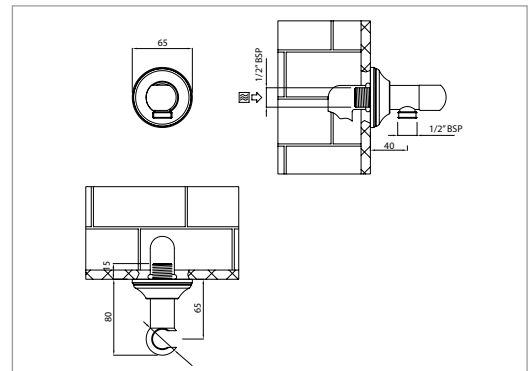

CAMBRIDGE SHOWER COLLECTION

Edwardian rigid riser - traditional Lichfield head*

(White handset)

For use with the concealed shower valve

200mm

Chrome	ZXM87200100	£995.00
Antique Gold	ZXM87200200	£1,395.00
Polished Nickel	ZXM87200300	£1,395.00
Brushed Nickel	ZXM87200500	£1,755.00
Brushed Brass	ZXM87200600	£1,755.00

Extra (Optional extra shower handset in Black)

Chrome	XM84500100	£75.00
Antique Gold	XM84500200	£125.00
Polished Nickel	XM84500300	£125.00
Brushed Nickel	XM84500500	£135.00
Brushed Brass	XM84500600	£135.00

Edwardian rigid riser - slim Amena shower head*

(White handset)

200mm

Chrome	ZXM87500100	£945.00

Hand shower kit

(Supplied with either a white or black handset)

For use with the concealed shower valve

White

Chrome	XM85100100	£225.00
Antique Gold	XM85100200	£425.00
Polished Nickel	XM85100300	£425.00
Brushed Nickel	XM85100500	£495.00
Brushed Brass	XM85100600	£495.00

Black

Chrome	XM85100100B	£225.00
Antique Gold	XM85100200B	£425.00
Polished Nickel	XM85100300B	£425.00
Brushed Nickel	XM85100500B	£495.00
Brushed Brass	XM85100600B	£495.00

Please refer to the www.imperialtechspec.com website for the thermostatic valve body dimensions

For further technical information go to: www.imperialtechspec.com; Technical drawings are subject to change and therefore they are for guideline purpose only.