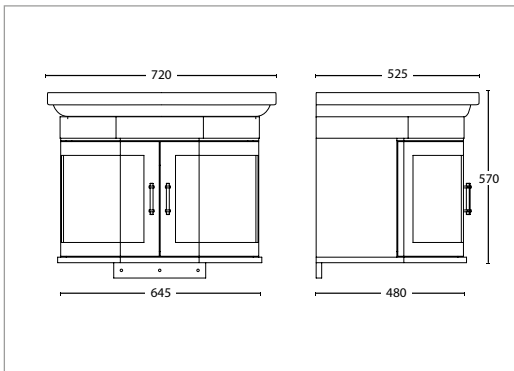

For further technical information go to: www.imperialtechspec.com; Technical drawings are subject to change and therefore they are for guideline purpose only.

Carlyon large basin - 720mm

(1 tap hole)

White CR1LB11030N £425.00