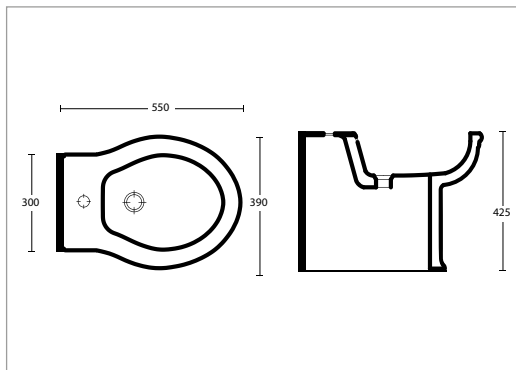

Under counter basin

White RG1US01000 **£195.00**

Round under counter basin

White RG2UC01000 **£195.00**

REGENT

Back to wall pan

(supplied without cistern fittings)

(For use with Regent seat)