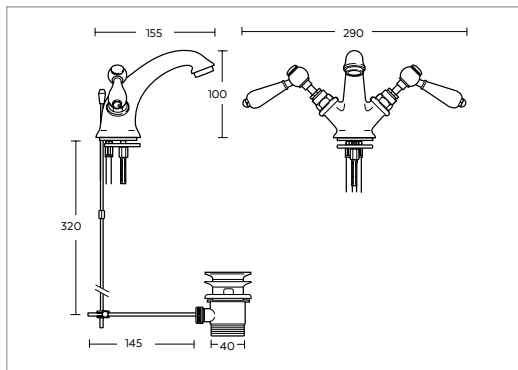

REGENT COLLECTION

Monobloc basin mixer

(complete with pop up waste)

Regent Metal Lever

(finishes available with Regent metal levers)

Chrome	REGBMMCP	£395.00
Antique Gold	REGBMAG	£485.00
Polished Nickel	REGBMPN	£485.00
Brushed Nickel	REGBMBN	£545.00
Brushed Brass	REGBMBB	£595.00

Monobloc bidet mixer

(complete with pop up waste)

Regent Metal Lever

(finishes available with Regent metal levers)

Chrome	REGBIMCP	£395.00
Antique Gold	REGBIMAG	£485.00
Polished Nickel	REGBIMPN	£485.00
Brushed Nickel	REGBIMBN	£545.00
Brushed Brass	REGBIMBB	£595.00

1/2" basin pillar taps

Regent Metal Lever

(finishes available with Regent metal levers)

Chrome	REGBASINTAPSMCP	£345.00
Antique Gold	REGBASINTAPSMAG	£410.00
Polished Nickel	REGBASINTAPSMCN	£410.00
Brushed Nickel	REGBASINTAPSMBN	£435.00
Brushed Brass	REGBASINTAPSMBB	£435.00