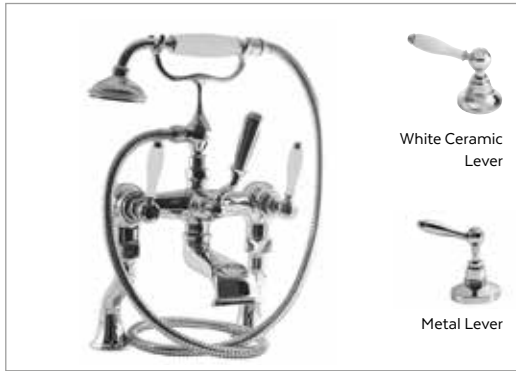

CAMBRIDGE COLLECTION