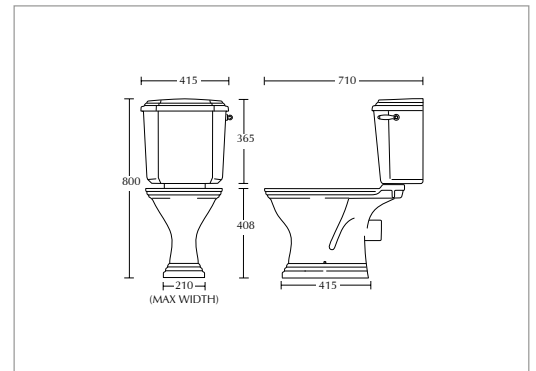

(1 tap hole)

White AD1SB11030 **£450.00**

(3 tap hole)

White AD1SB31030 **£450.00**

B) Small pedestal

White AD2PE01000 **£345.00**

A) Close coupled cistern

(including all the components)