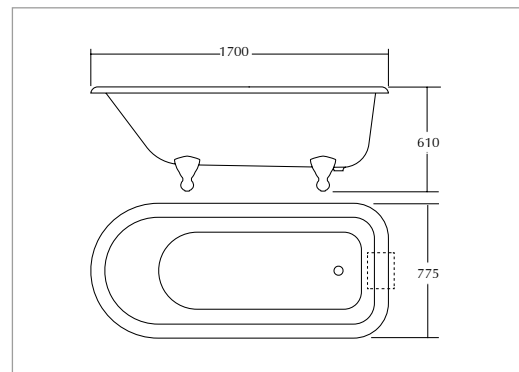

Foot colour options

Primed Cast Iron	ZCI000021S	£2,995.00
White	ZCI000021W	£3,295.00
Chrome	ZCI000021CP	£3,295.00
Antique Gold	ZCI000021I	£3,595.00