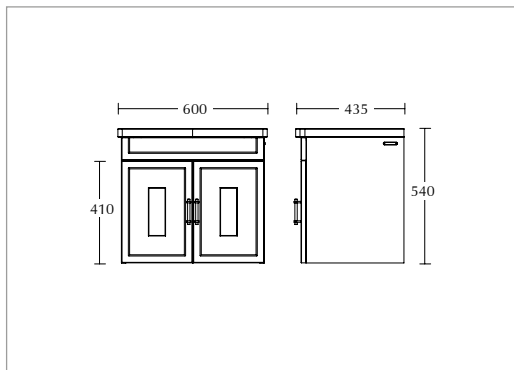

RADCLIFFE Fradley Furniture

Radcliffe medium vanity basin

(1 tap hole) White	RD1MI11030N	£365.00
(3 tap hole) White	RD1MI31030N	£365.00

Fradley medium wall hung 1 drawer vanity unit

Matt Black	XWT0360050	£995.00
Dartmouth Grey	XWT0360052	£995.00
Sea Mist	XWT0360054	£995.00

Radcliffe medium vanity basin

(1 tap hole) White	RD1MI11030N	£365.00
(3 tap hole) White	RD1MI31030N	£365.00

Fradley medium wall hung 2 door vanity unit

Matt Black	XWT0350050	£895.00
Dartmouth Grey	XWT0350052	£895.00
Sea Mist	XWT0350054	£895.00

All Fradley furniture are available in following finishes: