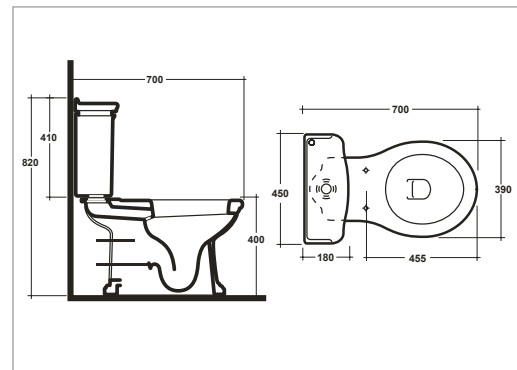

REGENT

A) Close coupled cistern with lever

(including all the components)

Lever hole on right hand side

fittings

White/Chrome	ZRGCC01000C	£395.00
White/Antique Gold	ZRGCC01000I	£420.00
White/Polished Nickel	ZRGCC01000N	£420.00
White/Brushed Nickel	ZRGCC01000BN	£435.00
White/Brushed Brass	ZRGCC01000BB	£440.00