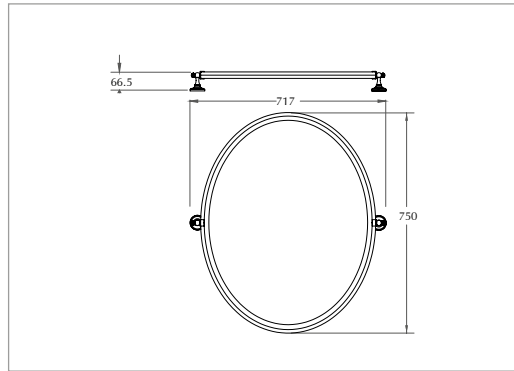

METAL FRAMED MIRRORS

Chrome	XLU0035100	£695.00
Antique Gold	XLU0035200	£875.00
Polished Nickel	XLU0035300	£875.00
Brushed Nickel	XLU0035500	£959.00
Brushed Brass	XLU0035600	£959.00

Jules framed mirror
(oval)

Chrome	XLU0030100N	£895.00
Antique Gold	XLU0030200N	£1,095.00
Polished Nickel	XLU0030300N	£1,095.00
Brushed Nickel	XLU0030500N	£1,195.00
Brushed Brass	XLU0030600N	£1,195.00

Chrome	XLU0032100N	£895.00
Antique Gold	XLU0032200N	£1,095.00
Polished Nickel	XLU0032300N	£1,095.00
Brushed Nickel	XLU0032500N	£1,195.00
Brushed Brass	XLU0032600N	£1,195.00