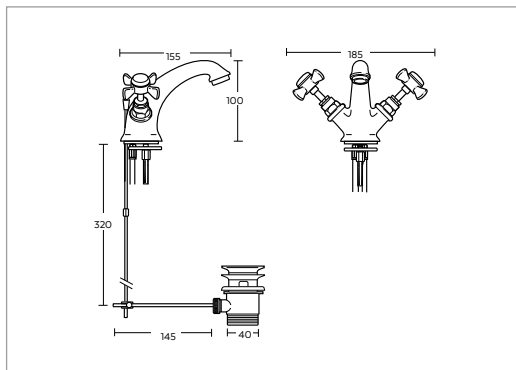

OXFORD COLLECTION

Monobloc basin mixer
(complete with pop up wastes)

White Cross Handle

(finishes available with white cross handles)

Chrome	OXFBSMDMWCP	£695.00
Antique Gold	OXFBSMDMWAG	£1,195.00
Polished Nickel	OXFBSMDMWPN	£1,195.00
Brushed Nickel	OXFBSMDMWBN	£1,295.00
Brushed Brass	OXFBSMDMWBB	£1,395.00

White Cross Handle

(finishes available with white cross handles)

Chrome	OXFBMWCP	£395.00
Antique Gold	OXFBMWAG	£485.00
Polished Nickel	OXFBMWPN	£485.00
Brushed Nickel	OXFBMWBN	£545.00
Brushed Brass	OXFBMWBB	£595.00

White Cross Handle

(finishes available with white cross handles)

Chrome	OXF3BMWCP	£425.00
Antique Gold	OXF3BMWAG	£525.00
Polished Nickel	OXF3BMWPN	£525.00
Brushed Nickel	OXF3BMWBN	£575.00
Brushed Brass	OXF3BMWBB	£625.00

Bath shower mixer, wall mounted
(This bath shower mixer has 180 centres)

White Cross Handle

(finishes available with white cross handles)

Chrome	OXFBSMWWCP	£695.00
Antique Gold	OXFBSMWWAG	£1,195.00
Polished Nickel	OXFBSMWWPN	£1,195.00
Brushed Nickel	OXFBSMWWBN	£1,295.00
Brushed Brass	OXFBSMWWBB	£1,395.00