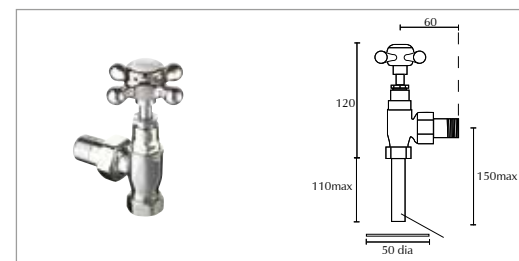

Lund floor standing radiator**

Water only

Chrome	RAD0130100	£1,695.00
Polished Nickel*	RAD0130300	£1,995.00