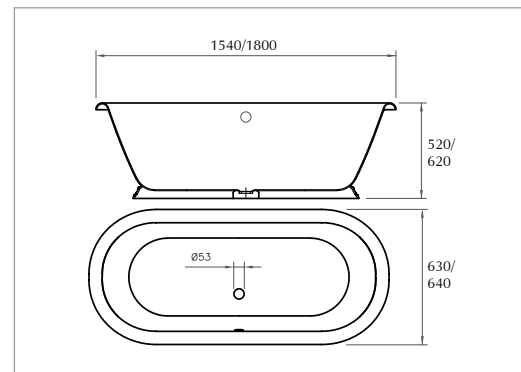

Dovedale Free standing Bath with a Polished Cast Iron Exterior - available in 2 sizes 1540 x780 & 1780 x800

(0 tap holes)

Grey Primer

1540x780

CI000503

£6,580.00

1790x800

CI000504

£7,395.00

After polishing, the bathtub is sprayed with a transparent lacquer to avoid rust. The lacquer is slightly shiny.