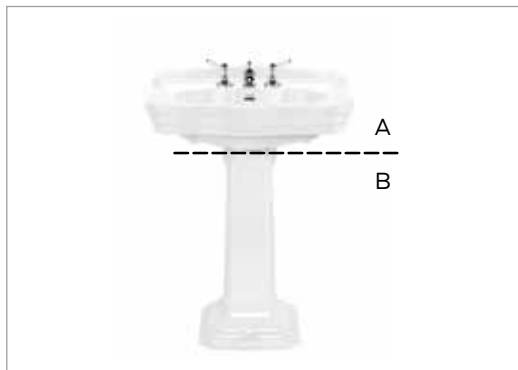

REGENT

A) Basin - 700mm

(1 tap hole)

White   RG1LB11030   **£345.00**

(3 tap hole)

White   RG1LB31030   **£345.00**

B) Pedestal

White   RG1PE01000   **£245.00**

Under counter basin

White   RG1US01000   **£195.00**

Round under counter basin

White   RG2UC01000   **£195.00**