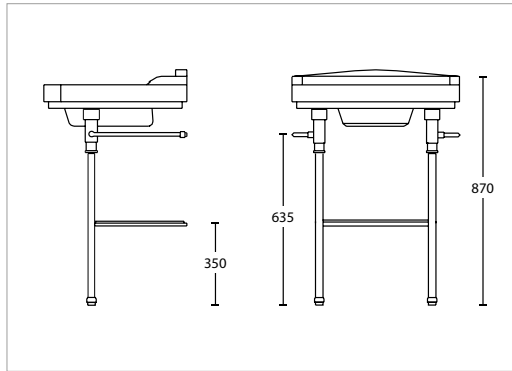

CHARLOTTE Basin Stand and Console Stand

Regent basin - 700mm

(1 tap hole)

White RG1LB11030 **£345.00**

(3 tap hole)

White RG1LB31030 **£345.00**

Charlotte basin stand for the Regent basin

Chrome ZXBS9310100 **£1,795.00**