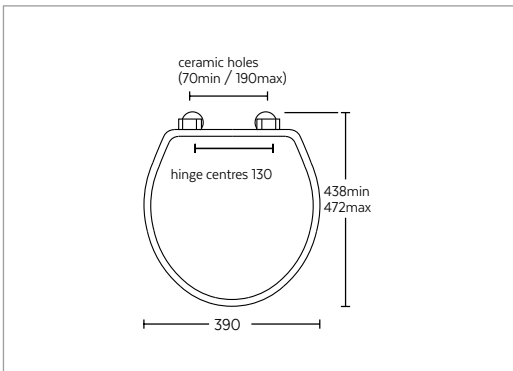

**Oval solid wood toilet seat -
with soft-close hinge**

Supplied with seat lid lift handle in the box

Chrome		
Natural Oak	XX50008120NSB	£395.00
Antique Gold		
Natural Oak	XX50008220NSB	£415.00
Polished Nickel		
Natural Oak	XX50008320NSB	£415.00
Brushed Nickel		
Natural Oak	XX50008520NSB	£445.00
Brushed Brass		
Natural Oak	XX50008620NSB	£445.00

**Oval painted toilet seat -
with soft-close hinge**

Supplied without seat lid lift handle

Chrome		
White (Smooth)	XX50008110NSB	£375.00
Matt Black Grained	XX50008150NSB	£375.00
Antique Gold		
White (Smooth)	XX50008210NSB	£395.00
Matt Black Grained	XX50008250NSB	£395.00
Polished Nickel		
White (Smooth)	XX50008310NSB	£395.00
Matt Black Grained	XX50008350NSB	£395.00
Brushed Nickel		
White (Smooth)	XX50008510NSB	£425.00
Matt Black Grained	XX50008550NSB	£425.00
Brushed Brass		
White (Smooth)	XX50008610NSB	£425.00
Matt Black Grained	XX50008650NSB	£425.00