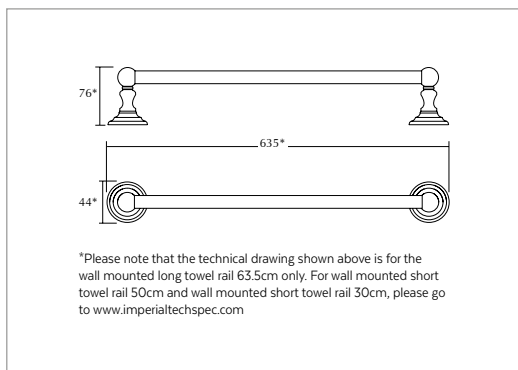

RICHMOND COLLECTION

Wall mounted long towel rail 63.5cm

Chrome	XCL0070100	£150.00
Antique Gold	XCL0070200	£225.00
Polished Nickel	XCL0070300	£210.00
Brushed Nickel	XCL0070500	£235.00
Brushed Brass	XCL0070600	£250.00

Wall mounted double towel rail 63.5cm

Chrome	XCL0200100	£265.00
Antique Gold	XCL0200200	£385.00
Polished Nickel	XCL0200300	£345.00
Brushed Nickel	XCL0200500	£365.00
Brushed Brass	XCL0200600	£395.00

Towel ring

Chrome	XCL0050100	£105.00
Antique Gold	XCL0050200	£175.00
Polished Nickel	XCL0050300	£165.00
Brushed Nickel	XCL0050500	£185.00
Brushed Brass	XCL0050600	£195.00

Wall mounted short towel rail 50cm (not shown)

Chrome	XCL0060100	£145.00
Antique Gold	XCL0060200	£195.00
Polished Nickel	XCL0060300	£185.00
Brushed Nickel	XCL0060500	£210.00
Brushed Brass	XCL0060600	£245.00

Wall mounted short towel rail 30cm (not shown)

Chrome	XCL0400100	£140.00
Antique Gold	XCL0400200	£185.00
Polished Nickel	XCL0400300	£175.00
Brushed Nickel	XCL0400500	£195.00
Brushed Brass	XCL0400600	£240.00