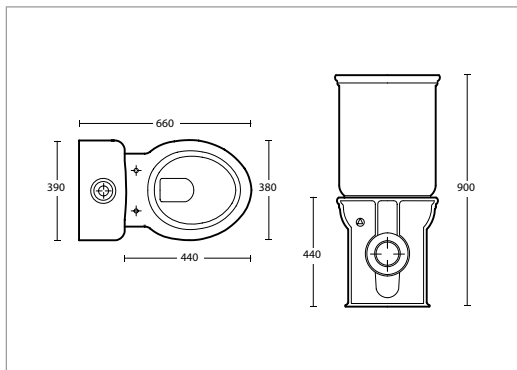

REGENT

A) Close coupled cistern with lever

(including all the components)

Lever hole on right hand side

fittings

White/Chrome	ZRGCC01000C	£395.00
White/Antique Gold	ZRGCC01000I	£420.00
White/Polished Nickel	ZRGCC01000N	£420.00
White/Brushed Nickel	ZRGCC01000BN	£435.00
White/Brushed Brass	ZRGCC01000BB	£440.00