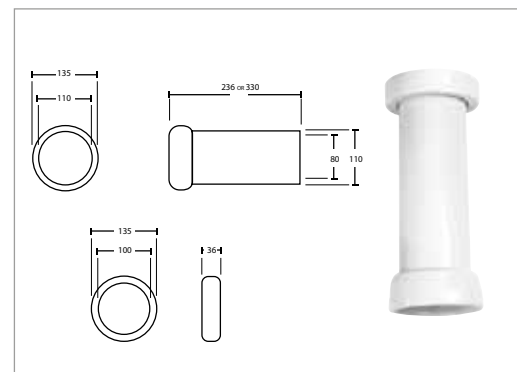

MISCELLANEOUS PARTS

High level flush pipe*

For Lichfield, Drift, Oxford, Etoile, Chelsea and Heyford

Chrome	XO16300100	£325.00
Antique Gold	XO16300200	£795.00
Polished Nickel	XO16300300	£795.00
Brushed Nickel	XO16300500	£895.00
Brushed Brass	XO16300600	£995.00

High level flush pipe*

For Astoria Deco, Radcliffe, Westminster, Bergier and Firenze

Chrome	XM16300100	£325.00
Antique Gold	XM16300200	£795.00
Polished Nickel	XM16300300	£795.00
Brushed Nickel	XM16300500	£895.00
Brushed Brass	XM16300600	£995.00

Low level flush pipe & shroud

For Lichfield, Drift, Oxford, Etoile, Chelsea and Heyford

Chrome	XO14200100	£95.00
Antique Gold	XO14200200	£245.00
Polished Nickel	XO14200300	£245.00
Brushed Nickel	XO14200500	£295.00
Brushed Brass	XO14200600	£345.00

Low level flush pipe & shroud

For Astoria Deco, Radcliffe, Westminster, Bergier and Firenze

Chrome	XM14200100	£75.00
Antique Gold	XM14200200	£225.00
Polished Nickel	XM14200300	£225.00
Brushed Nickel	XM14200500	£295.00
Brushed Brass	XM14200600	£325.00

Ceramic Bend Connector

White XZ18070000 £125.00

Plumber Mait 750G

For use with ceramic connectors

PLUMB01 £20.00

Ceramic connectors

236mm White XZ18070020 £125.00
330mm White XZ18070010 £125.00

*Price excludes cistern brackets