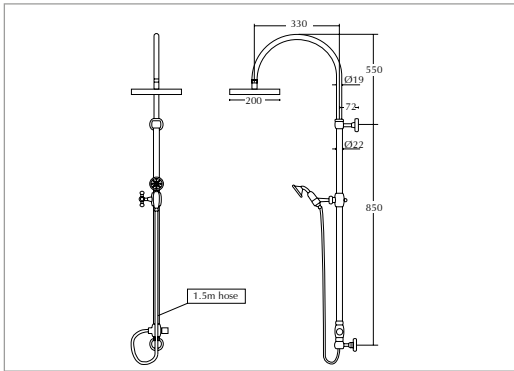

WESTMINSTER COLLECTION

Edwardian rigid riser - slim Amena shower head*

(White handset)

For use with the concealed shower valve

200mm

Chrome ZXM87500100 **£945.00**

Extra (Optional extra shower handset in Black)

Chrome XM84500100 **£75.00**

Amena Wall mounted slim rose head

(Supplied with wall round fixed arm)

200mm

Chrome ZXM84100100 **£340.00**

Lichfield traditional Shower Head 200mm

(supplied without the round wall arm)

Chrome	LICROSE200CP	£145.00
Antique Gold	LICROSE200AG	£245.00
Polished Nickel	LICROSE200PN	£245.00
Brushed Nickel	LICROSE200BN	£295.00
Brushed Brass	LICROSE200BB	£295.00

300mm round wall arm

Chrome	LICWARM300CP	£45.00
Antique Gold	LICWARM300AG	£120.00
Polished Nickel	LICWARM300PN	£120.00
Brushed Nickel	LICWARM300BN	£145.00
Brushed Brass	LICWARM300BB	£145.00

380mm round wall arm

Chrome	LICWARM380CP	£45.00
Antique Gold	LICWARM380AG	£130.00
Polished Nickel	LICWARM380PN	£130.00
Brushed Nickel	LICWARM380BN	£150.00
Brushed Brass	LICWARM380BB	£150.00