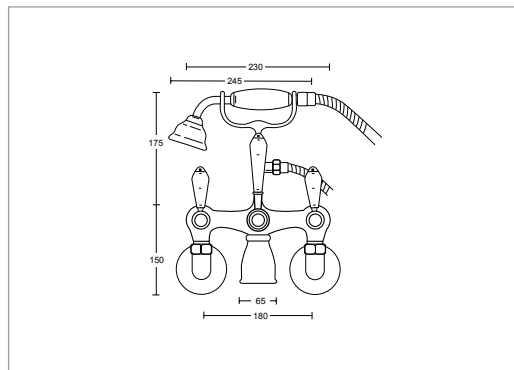

Black Ceramic
Lever

White Ceramic
Lever

Black Ceramic
Lever

White Ceramic
Lever

Black Ceramic
Lever

Bath shower mixer, deck mounted

(This bath shower mixer has 180 centres)

White Ceramic Lever