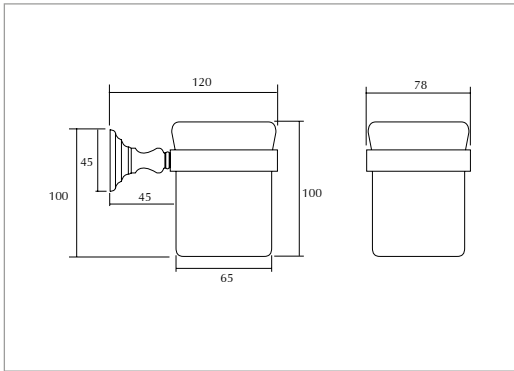

RICHMOND COLLECTION

Wall mounted tumbler

Chrome	XCL0300100	£140.00
Antique Gold	XCL0300200	£195.00
Polished Nickel	XCL0300300	£185.00
Brushed Nickel	XCL0300500	£200.00
Brushed Brass	XCL0300600	£215.00

Wall mounted soap dish

Chrome	XCL0090100	£135.00
Antique Gold	XCL0090200	£175.00
Polished Nickel	XCL0090300	£165.00
Brushed Nickel	XCL0090500	£185.00
Brushed Brass	XCL0090600	£195.00

Double robe hook

Chrome	XCL0030100	£115.00
Antique Gold	XCL0030200	£145.00
Polished Nickel	XCL0030300	£135.00
Brushed Nickel	XCL0030500	£155.00
Brushed Brass	XCL0030600	£185.00