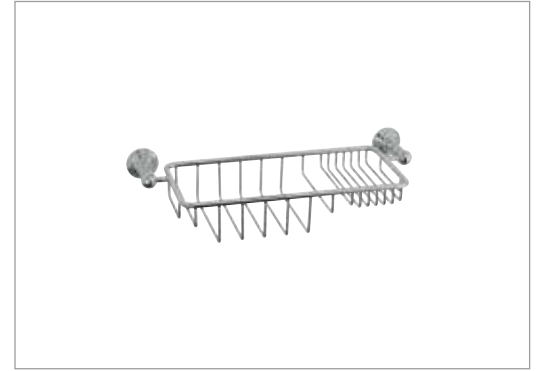

WESTMINSTER COLLECTION

Westminster rigid riser - slim Amena shower head* (White handset)

For use with Westminster exposed shower valve. Please note this is not compatible with the Victorian shower valve

200mm

Chrome XXM88100100 **£995.00**

Extra (Optional extra shower handset in Black)

Chrome XM84500100 **£75.00**

Victorian shower tidy soap rack

(For use with rigid riser kits)

Chrome XS62800100N **£65.00**

Antique Gold XS62800200N **£135.00**

Richmond shower tidy wall mounted

Chrome XCL0700100 **£295.00**

Antique Gold XCL0700200 **£435.00**

*For use with the Westminster Exposed Valve

For further technical information go to: www.imperialtechspec.com; Technical drawings are subject to change and therefore they are for guideline purpose only.