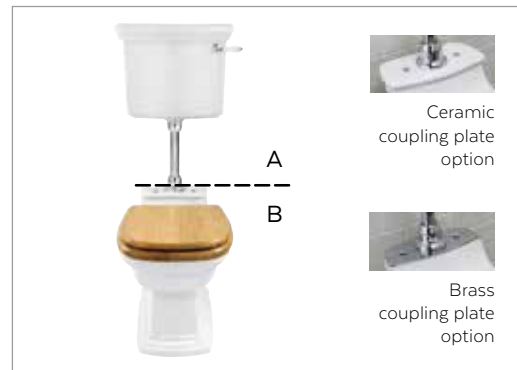

A) Low level cistern - Ceramic plate option

(including all the components)

fittings

White/Chrome	ZRDLC01000C	£595.00
White/Antique Gold	ZRDLC01000I	£745.00
White/Polished Nickel	ZRDLC01000N	£745.00
White/Brushed Nickel	ZRDLC01000BN	£815.00
White/Brushed Brass	ZRDLC01000BB	£815.00

A) Low level cistern - Brass chrome plate option

(including all the components)

fittings

White/Chrome	ZRDLC01000CB	£695.00
White/Antique Gold	ZRDLC01000IB	£945.00
White/Polished Nickel	ZRDLC01000NB	£945.00
White/Brushed Nickel	ZRDLC01000BNB	£1,045.00
White/Brushed Brass	ZRDLC01000BBB	£1,045.00

B) Pan P Trap (Horizontal)

(For use with the Radcliffe seat)

White RD1WC01030 **£545.00**