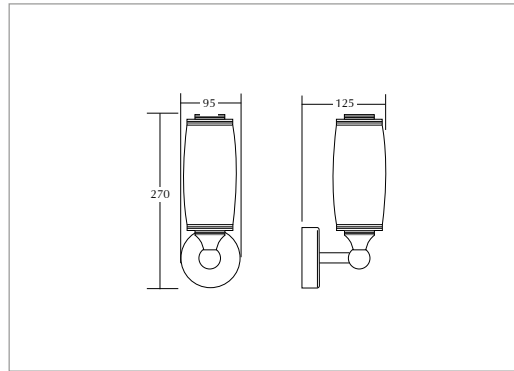

LIGHTING COLLECTION

Chrome	XLP1000400	£345.00
Antique Gold	XLP1002400	£445.00
Polished Nickel	XLP1003400	£445.00
Brushed Nickel	XLP1000400BN	£445.00
Brushed Brass	XLP1000400BB	£445.00

Toledo single wall light and glass shade

Chrome	XLP1000600	£255.00

Chrome	XLP1000500	£355.00

IMPORTANT: All lamps have been tested and rated at IP44, suitable for use in Bathroom Zone 2 & Outside Zone. For more information please refer to the back of this guide.

For further technical information go to: www.imperialtechspec.com; Technical drawings are subject to change and therefore they are for guideline purpose only.