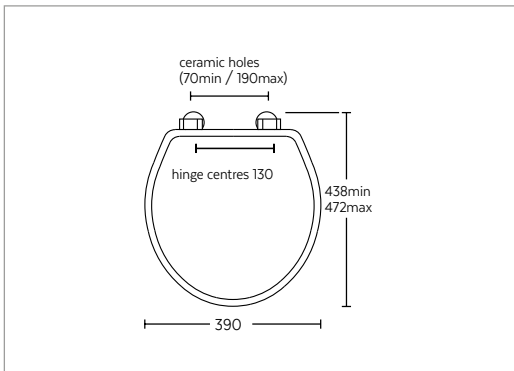

**Oval solid wood toilet seat -
with soft-close hinge**

Supplied with seat lid lift handle in the box

Chrome		
Natural Oak	XX50008120NSB	£395.00
Antique Gold		
Natural Oak	XX50008220NSB	£415.00
Polished Nickel		
Natural Oak	XX50008320NSB	£415.00
Brushed Nickel		
Natural Oak	XX50008520NSB	£445.00
Brushed Brass		
Natural Oak	XX50008620NSB	£445.00

**Oval painted toilet seat -
with soft-close hinge**

Supplied without seat lid lift handle

Chrome		
White (Smooth)	XX50008110NSB	£375.00
Matt Black Grained	XX50008150NSB	£375.00
Dartmouth Grey Grained	XX50008152NSB	£375.00
Sea Mist Grained	XX50008154NSB	£375.00
Antique Gold		
White (Smooth)	XX50008210NSB	£395.00
Matt Black Grained	XX50008250NSB	£395.00
Dartmouth Grey Grained	XX50008252NSB	£395.00
Sea Mist Grained	XX50008254NSB	£395.00
Polished Nickel		
White (Smooth)	XX50008310NSB	£395.00
Matt Black Grained	XX50008350NSB	£395.00
Dartmouth Grey Grained	XX50008352NSB	£395.00
Sea Mist Grained	XX50008354NSB	£395.00

Note : Grained seats suitable for the Fradley Furniture

Brushed Nickel		
White (Smooth)	XX50008510NSB	£425.00
Matt Black Grained	XX50008550NSB	£425.00
Dartmouth Grey Grained	XX50008552NSB	£425.00
Sea Mist Grained	XX50008554NSB	£425.00
Brushed Brass		
White (Smooth)	XX50008610NSB	£425.00
Matt Black Grained	XX50008650NSB	£425.00
Dartmouth Grey Grained	XX50008652NSB	£425.00
Sea Mist Grained	XX50008654NSB	£425.00