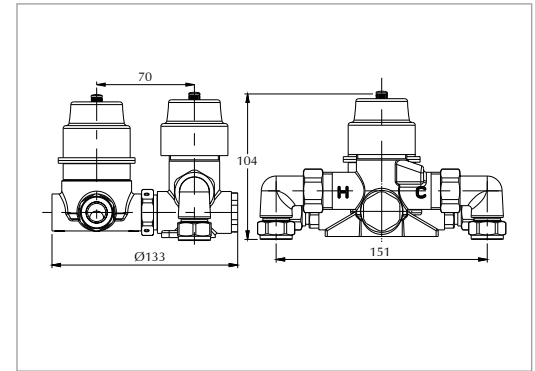

CAMBRIDGE SHOWER COLLECTION

Chrome	LICROSE200CP	£145.00
Antique Gold	LICROSE200AG	£245.00
Polished Nickel	LICROSE200PN	£245.00
Brushed Nickel	LICROSE200BN	£295.00
Brushed Brass	LICROSE200BB	£295.00

300mm round wall arm

Chrome	LICWARM300CP	£45.00
Antique Gold	LICWARM300AG	£120.00
Polished Nickel	LICWARM300PN	£120.00
Brushed Nickel	LICWARM300BN	£145.00
Brushed Brass	LICWARM300BB	£145.00

380mm round wall arm

Chrome	LICWARM380CP	£45.00
Antique Gold	LICWARM380AG	£130.00
Polished Nickel	LICWARM380PN	£130.00
Brushed Nickel	LICWARM380BN	£150.00
Brushed Brass	LICWARM380BB	£150.00

2 WAY WATER OUTLET THERMOSTATIC DUAL CONTROL VALVE

Please refer to the www.imperialtechspec.com website for the thermostatic valve body dimensions

For further technical information go to: www.imperialtechspec.com; Technical drawings are subject to change and therefore they are for guideline purpose only.