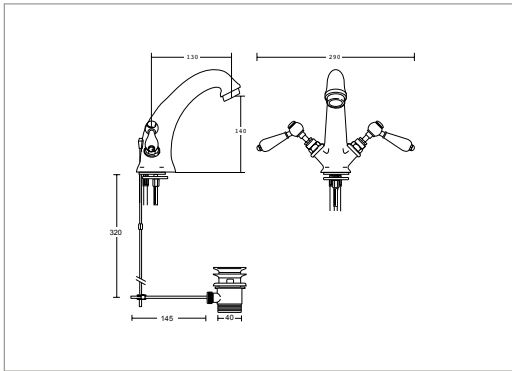

Tall mono basin mixer

(complete with pop up waste)

White Ceramic Lever

(finishes available with white ceramic levers)

Chrome	RADTBMWCP	£395.00
Antique Gold	RADTBMWAG	£495.00
Polished Nickel	RADTBMWPN	£495.00
Brushed Nickel	RADTBMWBN	£575.00
Brushed Brass	RADTBMWBB	£595.00

Black Ceramic Lever

(finishes available with black ceramic levers)

Chrome	RADTBMBCP	£395.00
Antique Gold	RADTBM BAG	£495.00
Polished Nickel	RADTBM BPN	£495.00
Brushed Nickel	RADTBM BBN	£575.00
Brushed Brass	RADTBM BBB	£595.00