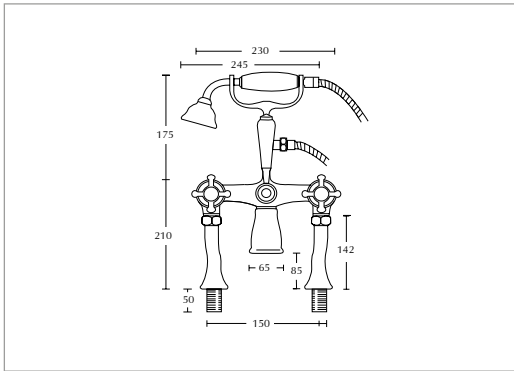

Bath shower mixer, deck mounted
(This bath shower mixer has 150 centres)

White Cross Handle

(finishes available with white cross handles)

Chrome	ZLICBSMDMCP	£545.00
Antique Gold	ZLICBSMDMAG	£795.00
Polished Nickel	ZLICBSMDMPN	£795.00
Brushed Nickel	ZLICBSMDMBN	£875.00
Brushed Brass	ZLICBSMDMBB	£875.00

White Cross Handle

(finishes available with white cross handles)

Chrome	ZLICDMBFILLCP	£445.00
Antique Gold	ZLICDMBFILLAG	£525.00
Polished Nickel	ZLICDMBFILLPN	£525.00
Brushed Nickel	ZLICDMBFILLBN	£575.00
Brushed Brass	ZLICDMBFILLBB	£575.00

White Cross Handle

(finishes available with white cross handles)

Chrome	ZLICBSMFSCP	£795.00
Antique Gold	ZLICBSMFSAG	£1,345.00
Polished Nickel	ZLICBSMFSPN	£1,345.00
Brushed Nickel	ZLICBSMFSBN	£1,545.00
Brushed Brass	ZLICBSMFSBB	£1,545.00