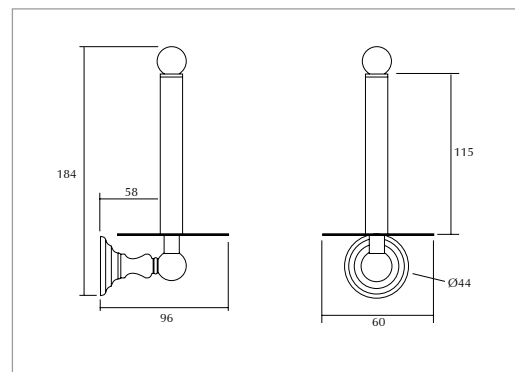

RICHMOND COLLECTION

Wall mounted open toilet roll holder

Chrome	XCL0110100	£105.00
Antique Gold	XCL0110200	£155.00
Polished Nickel	XCL0110300	£145.00
Brushed Nickel	XCL0110500	£165.00
Brushed Brass	XCL0110600	£175.00

Wall mounted covered toilet roll holder

Chrome	XCL0040100	£145.00
Antique Gold	XCL0040200	£225.00
Polished Nickel	XCL0040300	£215.00
Brushed Nickel	XCL0040500	£225.00
Brushed Brass	XCL0040600	£245.00

Wall mounted spare toilet roll holder

Chrome	XCL0020100	£115.00
Antique Gold	XCL0020200	£145.00
Polished Nickel	XCL0020300	£135.00
Brushed Nickel	XCL0020500	£165.00
Brushed Brass	XCL0020600	£185.00