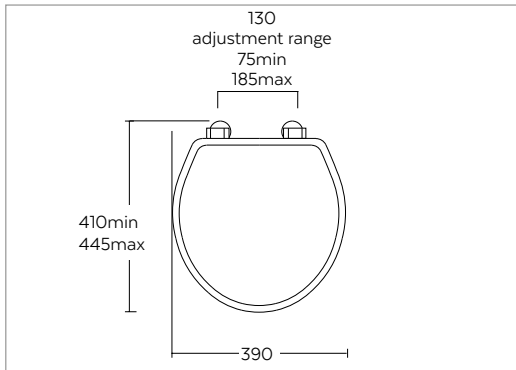

WINDSOR Toilet Seat Options

SOFT - CLOSE

Windsor solid wood toilet seat - with soft-close hinge

Supplied with seat lid lift handle in the box

Chrome		
Natural Oak	XT50000120NSB	£395.00
Antique Gold		
Natural Oak	XT50000220NSB	£415.00
Polished Nickel		
Natural Oak	XT50000320NSB	£415.00
Brushed Nickel		
Natural Oak	XT50000520NSB	£445.00
Brushed Brass		
Natural Oak	XT50000620NSB	£445.00

Windsor painted toilet seat - with soft-close hinge

Supplied without seat lid lift handle

Chrome		
White (Smooth)	XT50000110NSB	£375.00
Matt Black Grained	XT50000150NSB	£375.00
Dartmouth Grey (Smooth)	XT50000162NSB	£375.00
Sea Mist (Smooth)	XT50000164NSB	£375.00
Matt Black (Smooth)	XT50000160NSB	£375.00
Antique Gold		
White (Smooth)	XT50000210NSB	£395.00
Matt Black Grained	XT50000250NSB	£395.00
Dartmouth Grey (Smooth)	XT50000262NSB	£395.00
Sea Mist (Smooth)	XT50000264NSB	£395.00
Matt Black (Smooth)	XT50000260NSB	£395.00
Polished Nickel		
White (Smooth)	XT50000310NSB	£395.00
Matt Black Grained	XT50000350NSB	£395.00
Dartmouth Grey (Smooth)	XT50000362NSB	£395.00
Sea Mist (Smooth)	XT50000364NSB	£395.00
Matt Black (Smooth)	XT50000360NSB	£395.00

Note : Smooth seats suitable for the Bay Collection

Brushed Nickel		
White (Smooth)	XT50000510NSB	£425.00
Matt Black Grained	XT50000550NSB	£425.00
Dartmouth Grey (Smooth)	XT50000562NSB	£425.00
Sea Mist (Smooth)	XT50000564NSB	£425.00
Matt Black (Smooth)	XT50000560NSB	£425.00
Brushed Brass		
White (Smooth)	XT50000610NSB	£425.00
Matt Black Grained	XT50000650NSB	£425.00
Dartmouth Grey (Smooth)	XT50000662NSB	£425.00
Sea Mist (Smooth)	XT50000664NSB	£425.00
Matt Black (Smooth)	XT50000660NSB	£425.00