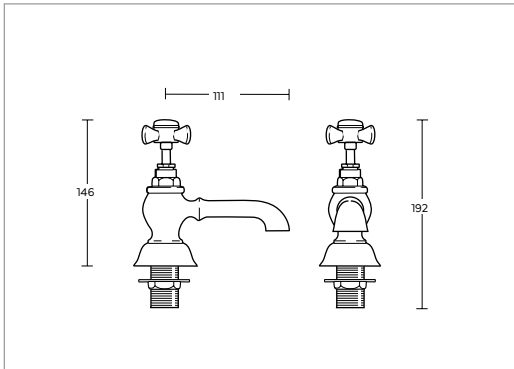

3/4" bath pillar taps

White Cross Handle

(finishes available with white cross handles)

Chrome	EDWBATHTAPSWCP	£375.00
Antique Gold	EDWBATHTAPSWAG	£435.00
Polished Nickel	EDWBATHTAPSWPN	£435.00
Brushed Nickel	EDWBATHTAPSWBN	£485.00
Brushed Brass	EDWBATHTAPSWBB	£545.00

Tall mono basin mixer

(complete with pop up waste)

White Cross Handle

(finishes available with white cross handles)

Chrome	EDWTBMWCP	£445.00
Antique Gold	EDWTBMWAG	£545.00
Polished Nickel	EDWTBMWPN	£545.00
Brushed Nickel	EDWTBMWBN	£575.00
Brushed Brass	EDWTBMWBB	£595.00