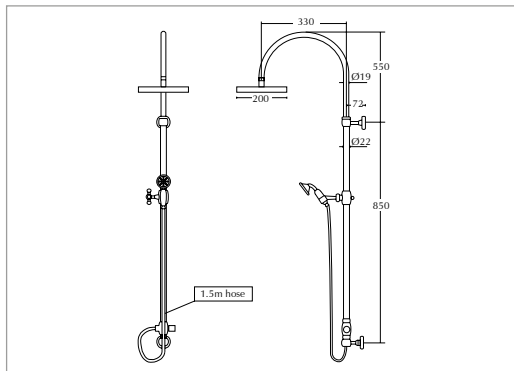

CAMBRIDGE SHOWER COLLECTION

Edwardian rigid riser - traditional Lichfield head*

(White handset)

For use with the concealed shower valve

200mm

Chrome	ZXM87200100	£995.00
Antique Gold	ZXM87200200	£1,395.00
Polished Nickel	ZXM87200300	£1,395.00
Brushed Nickel	ZXM87200500	£1,755.00
Brushed Brass	ZXM87200600	£1,755.00