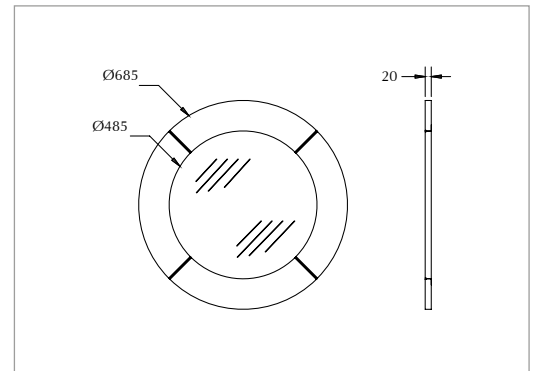

Carlyon Bay mirror - 685mm

(Supplied with a satin Chrome strip as standard.)

Brass strips available at no extra cost at time of order

Matt Black BAYMR00160 £445.00

Dartmouth Grey BAYMR00162 £445.00

Sea Mist BAYMR00164 £445.00