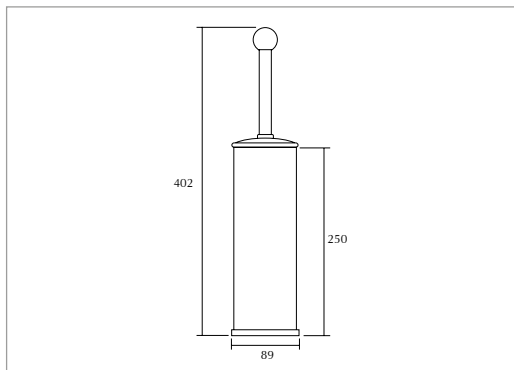

RICHMOND COLLECTION

Single robe hook

Chrome	XCL0010100	£95.00
Antique Gold	XCL0010200	£120.00
Polished Nickel	XCL0010300	£115.00
Brushed Nickel	XCL0010500	£125.00
Brushed Brass	XCL0010600	£145.00

Free standing toilet brush holder

(Note the whole brush is in a metallic finish)

Chrome	XCL0080100	£275.00
Antique Gold	XCL0080200	£375.00
Polished Nickel	XCL0080300	£375.00
Brushed Nickel	XCL0080500	£415.00
Brushed Brass	XCL0080600	£415.00

Wall mounted gallery shelf 50cm

Chrome	XCL0100100	£275.00
Antique Gold	XCL0100200	£340.00
Polished Nickel	XCL0100300	£340.00
Brushed Nickel	XCL0100500	£375.00
Brushed Brass	XCL0100600	£375.00