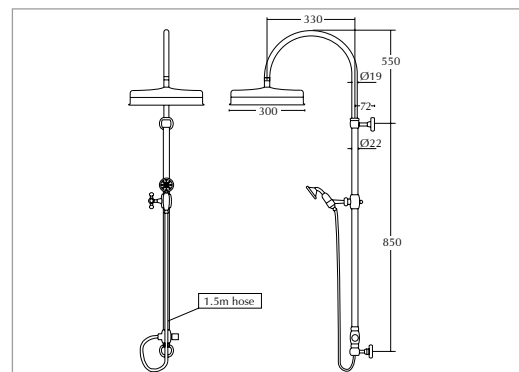

Westminster Collection

152

Lichfield Collection

156

Cambridge Collection

160

WESTMINSTER COLLECTION

Concealed Westminster thermostatic control valve
(White controls)