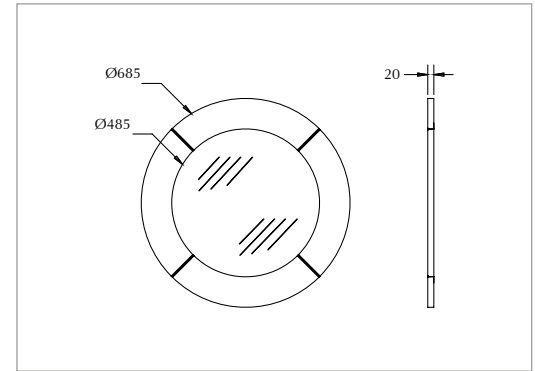

Carlyon Bay mirror - 685mm

(Supplied with a satin Chrome strip as standard.)

Brass strips available at no extra cost at time of order

Matt Black BAYMR00160 £445.00

Dartmouth Grey BAYMR00162 £445.00

Sea Mist BAYMR00164 £445.00

Note: Smooth tapered legs available upon request for use with Large wall hung 2 door vanity unit only

Carlyon Fradley wall hung vanity unit legs

Matt Black XWT0300050 £35.00

Dartmouth Grey XWT0300052 £35.00

Sea Mist XWT0300054 £35.00

Please Note: Antique Gold and Polished Nickel finishes incur a 15 - 20 day lead time as they are made to order.

For further technical information go to: www.imperialtechspec.com; Technical drawings are subject to change and therefore they are for guideline purpose only.