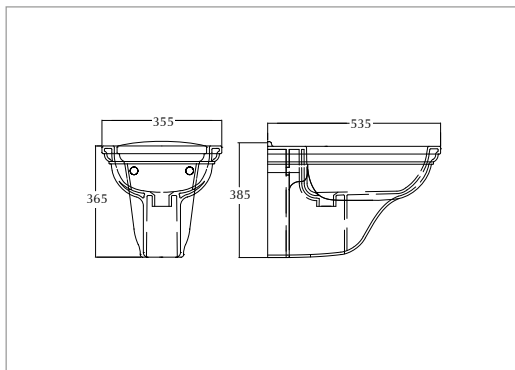

ASTORIA DECO

Wall-hung pan

(supplied without fittings and supporting brackets)
(For use with the Oval seat)

White AD1WH01030 **£395.00**

Wall-hung bidet

(supplied without supporting brackets)
(1 tap hole)

White AD1BH11030 **£395.00**

Concealed cistern with the extended lever

Extended lever

White/Chrome	ZX012E00100	£285.00
White/Antique Gold	ZX012E00200	£295.00
White/Polished Nickel	ZX012E00300	£295.00
White/Brushed Nickel	ZX012E00500	£325.00
White/Brushed Brass	ZX012E00600	£325.00

Concealed cistern & push button

White/Chrome	XC12001100	£185.00
White/Antique Gold	XC12001200	£195.00
White/Polished Nickel	XC12001300	£195.00
White/Brushed Nickel	XC12001500	£220.00
White/Brushed Brass	XC12001600	£220.00