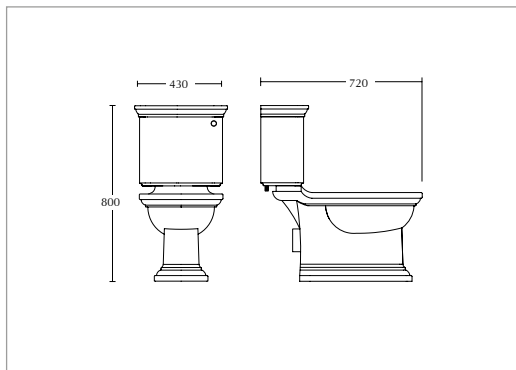

A) Radcliffe close coupled cistern

Lever Option fittings

White/Chrome	ZRDCC01000C	£495.00
White/Antique Gold	ZRDCC01000I	£545.00
White/Polished Nickel	ZRDCC01000N	£545.00
White/Brushed Nickel	ZRDCC01000BN	£545.00
White/Brushed Brass	ZRDCC01000BB	£545.00

B) Pan P Trap (Horizontal)

(For use with the Radcliffe seat)

White RD1WC01030 **£545.00**