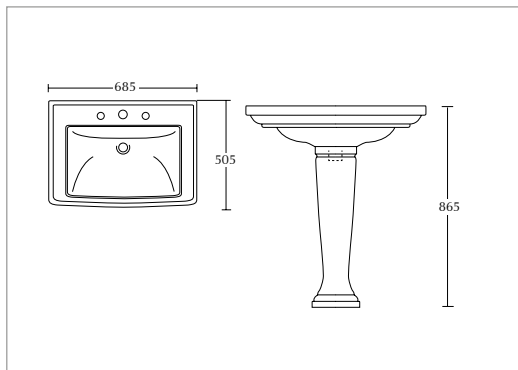

RADCLIFFE

Radcliffe large basin - 685mm

(1 tap hole)

White RD1LB11030 **£395.00**

(3 tap hole)

White RD1LB31030 **£395.00**

Radcliffe pedestal

White RD1PE01000 **£295.00**

Vanity basin - 685mm

(For use with the basin stands or furniture vanity units)

(1 tap hole)

White RD1IB11030N **£395.00**

(3 tap hole)

White RD1IB31030N **£395.00**

Medium slab basin (not shown)

(For use with the basin stands or furniture vanity units)

(1 tap hole)

White RD1M11030N **£365.00**

(3 tap hole)

White RD1MI31030N **£365.00**

Radcliffe medium basin - 600mm

(1 tap hole)

White RD1MB11030 **£345.00**

(3 tap hole)

White RD1MB31030 **£345.00**

Radcliffe pedestal

White RD1PE01000 **£295.00**