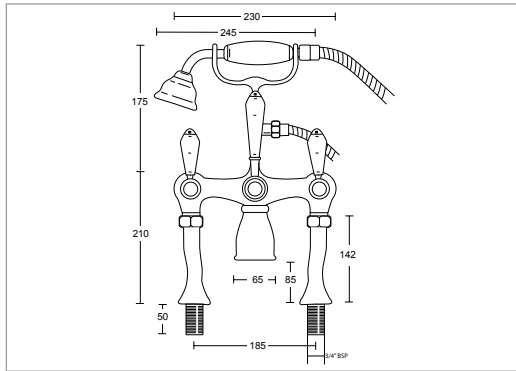

IMPERIAL

REGENT COLLECTION

Regent Metal
Lever

Regent Metal
Lever

Regent Metal
Lever

Bath shower mixer, deck mounted

(This bath shower mixer has 180 centres)

Regent Metal Lever