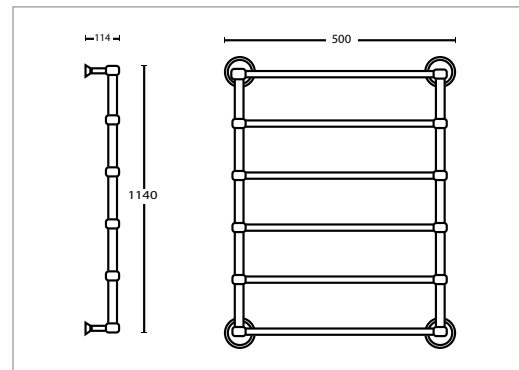

RADIATORS

Lund 480x480 wall radiator**

Water only

Chrome	RAD0107100	£1,295.00
Polished Nickel*	RAD0107300	£1,595.00

Lund 920x600 wall radiator**

Water only

Chrome	RAD0108100	£1,495.00
Polished Nickel*	RAD0108300	£1,795.00

Lund 1140x500 wall radiator**

Water only

Chrome	RAD0109100	£1,595.00
Polished Nickel*	RAD0109300	£1,895.00

**Supplied without radiator valve *Polished Nickel incurs a 3 week lead time

For further technical information go to: www.imperialtechspec.com; Technical drawings are subject to change and therefore they are for guideline purpose only.