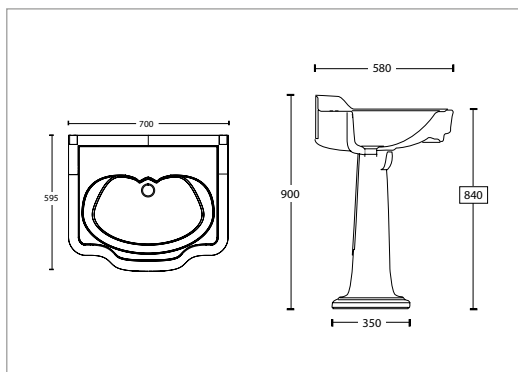

REGENT

A) Basin - 700mm

(1 tap hole)

White   RG1LB11030   **£345.00**

(3 tap hole)

White   RG1LB31030   **£345.00**

B) Pedestal

White   RG1PE01000   **£245.00**

Under counter basin

White   RG1US01000   **£195.00**

Round under counter basin

White   RG2UC01000   **£195.00**