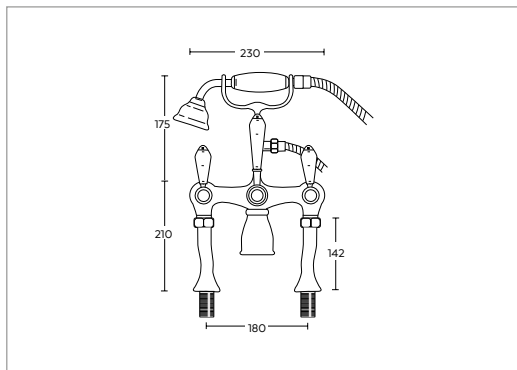

Black Ceramic
Lever

White Ceramic
Lever

Black Ceramic
Lever

White Ceramic
Lever

Black Ceramic
Lever

Bath shower mixer, deck mounted

(This bath shower mixer has 180 centres)

White Ceramic Lever