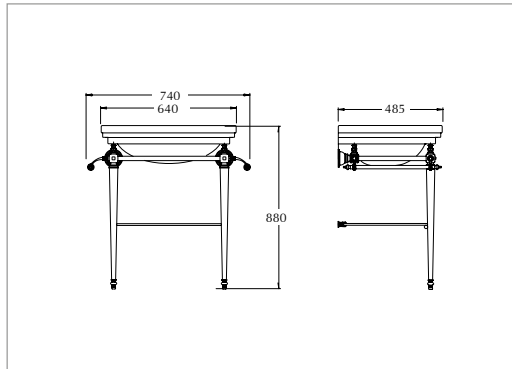

ASTORIA DECO Basin Stands

Astoria Deco large basin - 640mm

(1 tap hole)

White AD1LB11030 £495.00

(3 tap hole)

White AD1LB31030 £495.00

Astoria Deco large basin stand

Chrome ZXBS1020100 £1,495.00