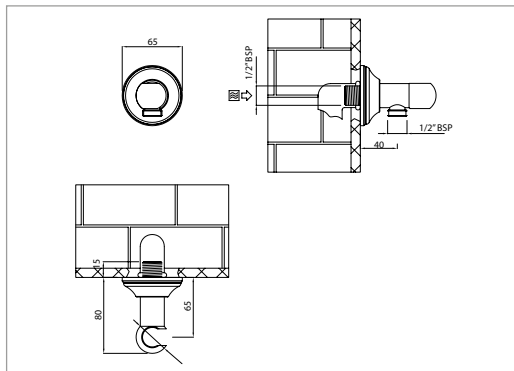

CAMBRIDGE SHOWER COLLECTION

Concealed Cambridge thermostatic dual control valve

(Victorian Black and Radcliffe Black lever controls)

Single Outlet

Chrome	ZXM86600100	£695.00
Antique Gold	ZXM86600200	£985.00
Polished Nickel	ZXM86600300	£985.00
Brushed Nickel	ZXM86600500	£1,095.00
Brushed Brass	ZXM86600600	£1,195.00

Two way Outlet

Chrome	ZXM86600102W	£845.00
Antique Gold	ZXM86600202W	£1,135.00
Polished Nickel	ZXM86600302W	£1,135.00
Brushed Nickel	ZXM86600502W	£1,245.00
Brushed Brass	ZXM86600602W	£1,345.00

Hand shower kit

(Supplied with either a white or black handset)

For use with the concealed shower valve

White

Chrome	XM85100100	£225.00
Antique Gold	XM85100200	£425.00
Polished Nickel	XM85100300	£425.00
Brushed Nickel	XM85100500	£495.00
Brushed Brass	XM85100600	£495.00

Black

Chrome	XM85100100B	£225.00
Antique Gold	XM85100200B	£425.00
Polished Nickel	XM85100300B	£425.00
Brushed Nickel	XM85100500B	£495.00
Brushed Brass	XM85100600B	£495.00

Amena Wall mounted slim rose head

(Supplied with wall round fixed arm)

200mm

Chrome	ZXM84100100	£340.00

Please refer to the www.imperialtechspec.com website for the thermostatic valve body dimensions

For further technical information go to: www.imperialtechspec.com; Technical drawings are subject to change and therefore they are for guideline purpose only.