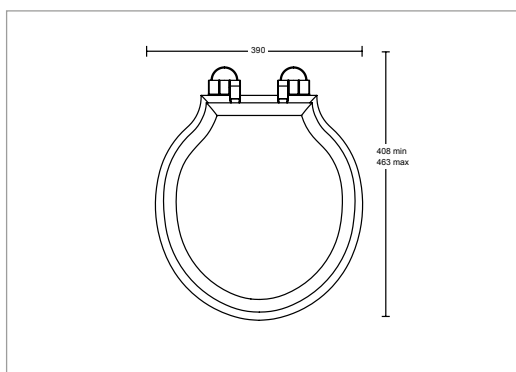

ETOILE Toilet Seat Options

SOFT - CLOSE

Etoile solid wood toilet seat - with soft-close hinge

Supplied with seat lid lift handle in the box

Chrome		
Natural Oak	XE50000120NSB	£395.00
Antique Gold		
Natural Oak	XE50000220NSB	£415.00
Polished Nickel		
Natural Oak	XE50000320NSB	£415.00
Brushed Nickel		
Natural Oak	XE50000520NSB	£445.00
Brushed Brass		
Natural Oak	XE50000620NSB	£445.00