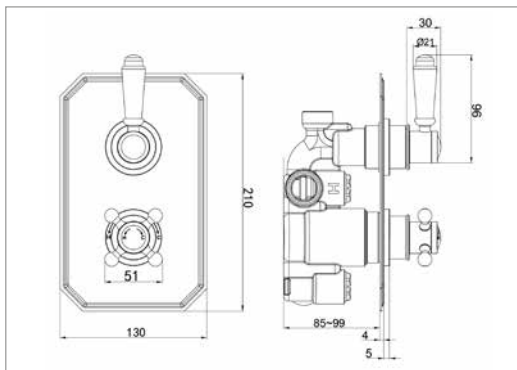

LICHFIELD COLLECTION

Concealed Lichfield thermostatic control valve

(White controls)

SINGLE WATER OUTLET

Chrome	ZLICCONTWCP	£375.00
Antique Gold	ZLICCONTWAG	£495.00
Polished Nickel	ZLICCONTWPN	£495.00
Brushed Nickel	ZLICCONTWBN	£555.00
Brushed Brass	ZLICCONTWBB	£555.00

Lichfield traditional shower handset

Chrome	LICHSETWCP	£50.00
Antique Gold	LICHSETWAG	£95.00
Polished Nickel	LICHSETWPN	£95.00
Brushed Nickel	LICHSETWBN	£110.00
Brushed Brass	LICHSETWBB	£110.00

Concealed Lichfield thermostatic dual control valve

(White controls)

TWIN WATER OUTLET

Chrome	ZLICCON2WCP	£445.00
Antique Gold	ZLICCON2WAG	£565.00
Polished Nickel	ZLICCON2WPN	£565.00
Brushed Nickel	ZLICCON2WBN	£625.00
Brushed Brass	ZLICCON2WBB	£625.00

Lichfield 150mm shower hose

Chrome	LICHHOSECP	£30.00
Antique Gold	LICHHOSEAG	£120.00
Polished Nickel	LICHHOSEPN	£120.00
Brushed Nickel	LICHHOSEBN	£145.00
Brushed Brass	LICHHOSEBB	£145.00

Edwardian rigid riser - traditional Lichfield Rose

(White handset) For use with the concealed shower valve

200mm

Chrome	ZXM87200100	£995.00
Antique Gold	ZXM87200200	£1,395.00
Polished Nickel	ZXM87200300	£1,395.00
Brushed Nickel	ZXM87200500	£1,755.00
Brushed Brass	ZXM87200600	£1,755.00

Extra (Optional extra shower handset in Black)

Chrome	XM84500100	£75.00
Antique Gold	XM84500200	£125.00
Polished Nickel	XM84500300	£125.00
Brushed Nickel	XM84500500	£135.00
Brushed Brass	XM84500600	£135.00