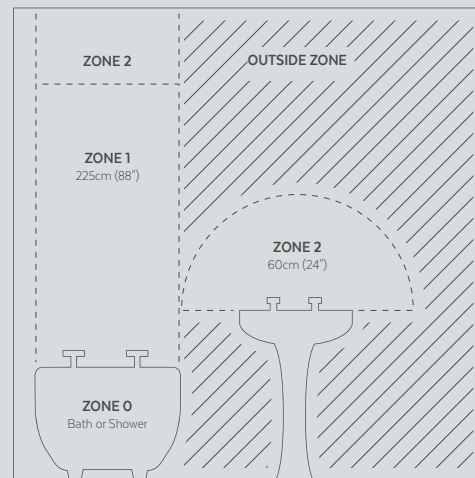

Lighting zones

Getting it right

Bathrooms need to operate on both a practical and sensory level to tackle the morning rush and evening unwind. Imperial lighting ranges are designed to perform as both task and mood lighting, offering the perfect lighting conditions for bathrooms as well as other rooms in the house.