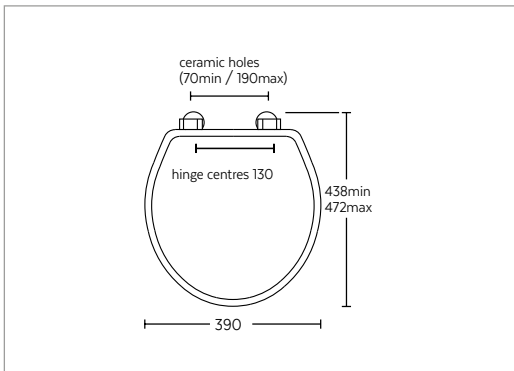

**Oval solid wood toilet seat -
with soft-close hinge**

Supplied with seat lid lift handle in the box

Chrome		
Natural Oak	XX50008120NSB	£395.00
Antique Gold		
Natural Oak	XX50008220NSB	£415.00
Polished Nickel		
Natural Oak	XX50008320NSB	£415.00
Brushed Nickel		
Natural Oak	XX50008520NSB	£445.00
Brushed Brass		
Natural Oak	XX50008620NSB	£445.00

**Oval painted toilet seat -
with soft-close hinge**

Supplied without seat lid lift handle

Chrome		
White (Smooth)	XX50008110NSB	£375.00
Matt Black Grained	XX50008150NSB	£375.00
Dartmouth Grey Smooth	XX50008162NSB	£375.00
Sea Mist Smooth	XX50008164NSB	£375.00
Antique Gold		
White (Smooth)	XX50008210NSB	£395.00
Matt Black Grained	XX50008250NSB	£395.00
Dartmouth Grey Smooth	XX50008262NSB	£395.00
Sea Mist Smooth	XX50008264NSB	£395.00
Polished Nickel		
White (Smooth)	XX50008310NSB	£395.00
Matt Black Grained	XX50008350NSB	£395.00
Dartmouth Grey Smooth	XX50008362NSB	£395.00
Sea Mist Smooth	XX50008364NSB	£395.00

Note : Grained seats suitable for the Fradley Furniture

Laiton Brossé		
White (Smooth)	XX50008510NSB	£425.00
Matt Black Grained	XX50008550NSB	£425.00
Dartmouth Grey Smooth	XX50008562NSB	£425.00
Sea Mist Smooth	XX50008564NSB	£425.00
Brushed Brass		
White (Smooth)	XX50008610NSB	£425.00
Matt Black Grained	XX50008650NSB	£425.00
Dartmouth Grey Smooth	XX50008662NSB	£425.00
Sea Mist Smooth	XX50008664NSB	£425.00