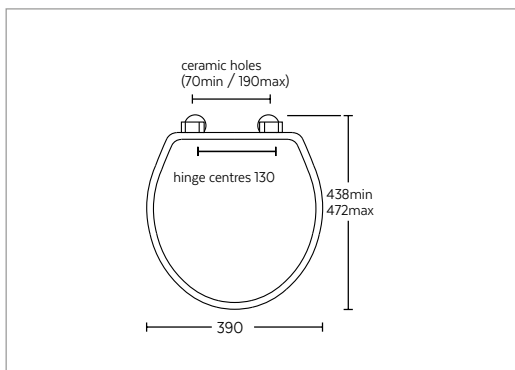

Hampton painted toilet seat - with soft-close hinge

Supplied without seat lid lift handle

Chrome

White (Smooth)	XH50000110NSB	£375.00
Matt Black Grained	XH50000150NSB	£375.00

Antique Gold

White (Smooth)	XH50000210NSB	£395.00
Matt Black Grained	XH50000250NSB	£395.00

Polished Nickel

White (Smooth)	XH50000310NSB	£395.00
Matt Black Grained	XH50000350NSB	£395.00

Brushed Nickel

White (Smooth)	XH50000510NSB	£425.00
Matt Black Grained	XH50000550NSB	£425.00

Brushed Brass

White (Smooth)	XH50000610NSB	£425.00
Matt Black Grained	XH50000650NSB	£425.00

Lichfield/Putney painted toilet seat - with soft-close hinge

Supplied without seat lid lift handle

Chrome

White (Smooth)	XP50000110NSB	£250.00
Matt Black Grained	XP50000150NSB	£295.00
Cashmere Grained Seat	XP50000155NSB	£375.00
Sage Thistle Grained	XP50000156NSB	£375.00
Oxford Blue Grained	XP50000157NSB	£375.00

Antique Gold

White (Smooth)	XP50000210NSB	£345.00
Matt Black Grained	XP50000250NSB	£345.00
Cashmere Grained Seat	XP50000255NSB	£395.00
Sage Thistle Grained	XP50000256NSB	£395.00
Oxford Blue Grained	XP50000257NSB	£395.00

Polished Nickel

White (Smooth)	XP50000310NSB	£345.00
Matt Black Grained	XP50000350NSB	£345.00
Cashmere Grained Seat	XP50000355NSB	£395.00
Sage Thistle Grained	XP50000356NSB	£395.00
Oxford Blue Grained	XP50000357NSB	£395.00

Brushed Nickel

White (Smooth)	XP50000510NSB	£345.00
Matt Black Grained	XP50000550NSB	£345.00
Cashmere Grained Seat	XP50000555NSB	£395.00
Sage Thistle Grained	XP50000556NSB	£395.00
Oxford Blue Grained	XP50000557NSB	£395.00

Brushed Brass

White (Smooth)	XP50000610NSB	£345.00
Matt Black Grained	XP50000650NSB	£345.00
Cashmere Grained Seat	XP50000655NSB	£395.00
Sage Thistle Grained	XP50000656NSB	£395.00
Oxford Blue Grained	XP50000657NSB	£395.00