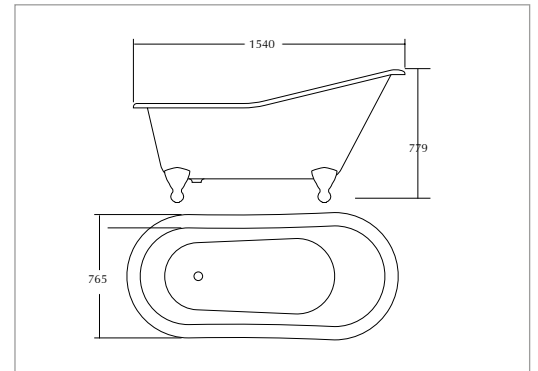

Foot colour options

Primed Cast Iron	ZCI000122S	£3,495.00
White	ZCI000122W	£3,795.00
Chrome	ZCI000122CP	£3,795.00
Antique Gold	ZCI000122I	£3,995.00