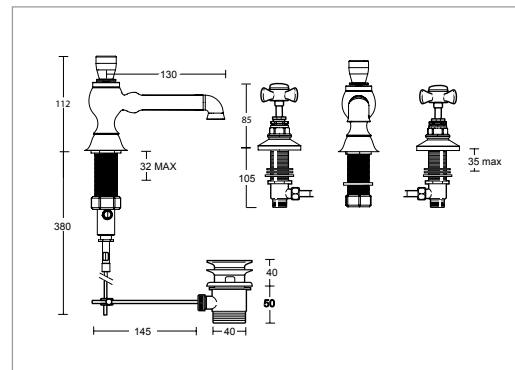

OXFORD COLLECTION

3 hole extended basin mixer 135mm
(complete with pop up wastes)

White Cross Handle

(finishes available with white cross handles)

Chrome	OXFBSMDMWCP	£695.00
Antique Gold	OXFBSMDMWAG	£1,195.00
Polished Nickel	OXFBSMDMWPN	£1,195.00
Brushed Nickel	OXFBSMDMWBN	£1,295.00
Brushed Brass	OXFBSMDMWBB	£1,395.00

White Cross Handle

(finishes available with white cross handles)

Chrome	OXFBMWCP	£395.00
Antique Gold	OXFBMWAG	£485.00
Polished Nickel	OXFBMWPN	£485.00
Brushed Nickel	OXFBMWBN	£545.00
Brushed Brass	OXFBMWBB	£595.00

White Cross Handle

(finishes available with white cross handles)

Chrome	OXF3BMWCP	£425.00
Antique Gold	OXF3BMWAG	£525.00
Polished Nickel	OXF3BMWPN	£525.00
Brushed Nickel	OXF3BMWBN	£575.00
Brushed Brass	OXF3BMWBB	£625.00

Bath shower mixer, wall mounted
(This bath shower mixer has 180 centres)

White Cross Handle

(finishes available with white cross handles)

Chrome	OXFBSMWWCP	£695.00
Antique Gold	OXFBSMWWAG	£1,195.00
Polished Nickel	OXFBSMWWPN	£1,195.00
Brushed Nickel	OXFBSMWWBN	£1,295.00
Brushed Brass	OXFBSMWWBB	£1,395.00