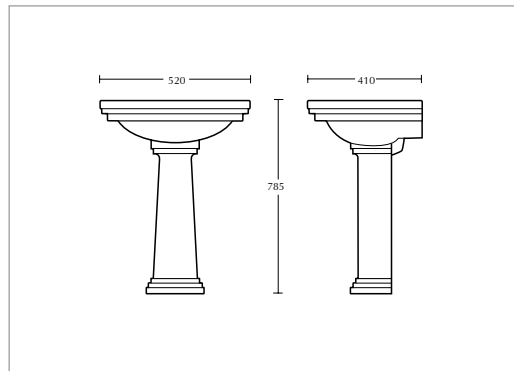

A) Large basin - 640mm

(1 tap hole)

White AD1LB11030 **£495.00**

(3 tap hole)

White AD1LB31030 **£495.00**

B) Tall pedestal

White AD1PE01000T **£345.00**

A) Small basin - 520mm