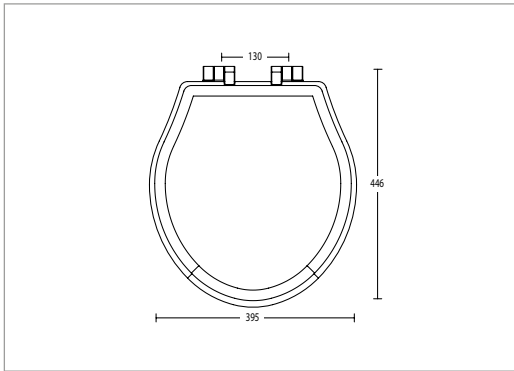

**Regent solid wood toilet seat -
with soft-close hinge**

Supplied with seat lid lift handle in the box

Chrome

Natural Oak XR50000120NSB **£395.00**

Antique Gold

Natural Oak XR50000220NSB **£415.00**

Polished Nickel

Natural Oak XR50000320NSB **£415.00**

Brushed Nickel

Natural Oak XR50000520NSB **£445.00**

Brushed Brass

Natural Oak XR50000620NSB **£445.00**

**Regent painted toilet seat -
with soft-close hinge**

Supplied without seat lid lift handle

CChrome

White (Smooth) XR50000110NSB **£375.00**

Matt Black Grained XR50000150NSB **£375.00**

Antique Gold

White (Smooth) XR50000210NSB **£395.00**

Matt Black Grained XR50000250NSB **£395.00**

Polished Nickel

White (Smooth) XR50000310NSB **£395.00**

Matt Black Grained XR50000350NSB **£395.00**

Brushed Nickel

White (Smooth) XR50000510NSB **£425.00**

Matt Black Grained XR50000550NSB **£425.00**

Brushed Brass

White (Smooth) XR50000610NSB **£425.00**

Matt Black Grained XR50000650NSB **£425.00**