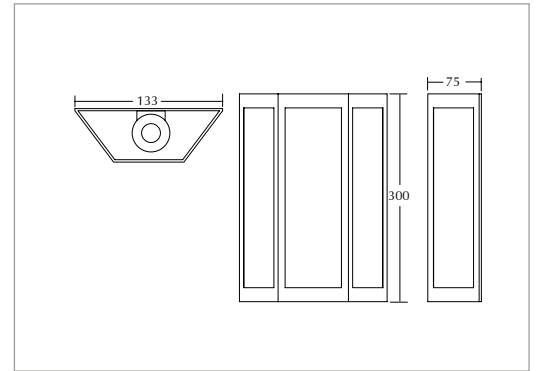

LIGHTING COLLECTION

Chrome	XLP1000300	£275.00
Antique Gold	XLP1000300AG	£375.00
Polished Nickel	XLP1000300PN	£375.00
Brushed Nickel	XLP1000300BN	£375.00
Brushed Brass	XLP1000300BB	£375.00

Chrome	XLP1000200	£275.00

Empire wall light

Chrome	XLP1007000	£495.00

IMPORTANT: All lamps have been tested and rated at IP44, suitable for use in Bathroom Zone 2 & Outside Zone. For more information please refer to the back of this guide.