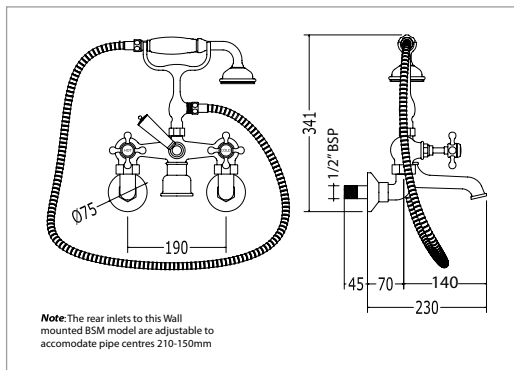

VICTORIAN COLLECTION

3/4" bath shower mixer, deck mounted

Complete with shower kit
(This bath shower mixer has 180 centres)

Chrome	VICBSMDMCP	£695.00
Antique Gold	VICBSMDMAG	£1,195.00
Polished Nickel	VICBSMDMPN	£1,195.00
Brushed Nickel	VICBSMDMBN	£1,295.00
Brushed Brass	VICBSMDMBB	£1,395.00

3/4" bath shower mixer, wall mounted

Complete with shower kit
(This bath shower mixer has 180 centres)

Chrome	VICBSMWMCP	£695.00
Antique Gold	VICBSMWMAG	£1,195.00
Polished Nickel	VICBSMWMPN	£1,195.00
Brushed Nickel	VICBSMWMBN	£1,295.00
Brushed Brass	VICBSMWMBB	£1,395.00

3 hole extended basin mixer 135mm

(complete with pop up wastes)

Chrome	VIC3BMCP	£425.00
Antique Gold	VIC3BMAG	£525.00
Polished Nickel	VIC3BMPN	£525.00
Brushed Nickel	VIC3BMBN	£575.00
Brushed Brass	VIC3BMBB	£625.00