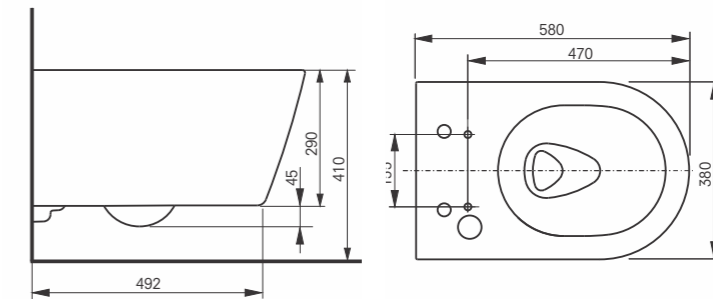

RW WASHLET™ Autoflush

This WASHLET™ has concealed water and electrical supplies

Description	Dimensions (W x D x H)	Code	Price (ex VAT)	Price (inc VAT)
RW Autoflush WASHLET™ Seat inc. Remote Control	391 x 579 x 108 mm	TCF802C2G	£ 3348.00	£ 4017.60
RP Wall Hung WC for WASHLET™	380 x 580 x 335 mm	CW542ERY	£ 653.00	£ 783.60
Auto Flush Frame inc Motor with Cistern 1120 mm	500 x 120 x 1120 mm	WH183EAT	£ 982.00	£ 1178.40
TOTO Flush Plate Brushed Stainless Steel	243 x 12 x 159 mm	MB175M#SS	£ 174.00	£ 208.80
Connection Set for concealed connections		SP10695UN	£ 148.00	£ 177.60
Total Price			£ 5305.00	£ 6366.00