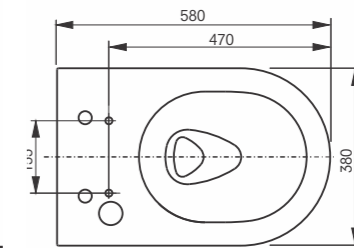

RX WASHLET™ EWATER+

This WASHLET™ has concealed water and electrical supplies

Description	Dimensions (W x D x H)	Code	Price (ex VAT)	Price (inc VAT)
RX EWATER+ WASHLET™ Seat inc Remote Control	386 x 579 x 146 mm	TCF894CG	£ 2287.00	£ 2744.40
RP Wall Hung WC for WASHLET™	380 x 580 x 335 mm	CW542ERY	£ 653.00	£ 783.60
Total Price			£ 2940.00	£ 3528.00

Required for Installation

Concealed Connection Set (ONLY for Geberit Sigma Duofix System)	SP10695UN	£ 148.00	£ 177.60
Concealed Connection Set (ONLY for Viega Prevista Frames)	787707 (820mm) or 786670 (980 & 1120mm)	£ 164.00	£ 196.80
Mini Ball Valve 3/8" (For simple water shut-off when not using Manufacturer's connection set)	SP515011B	£ 31.00	£ 37.20