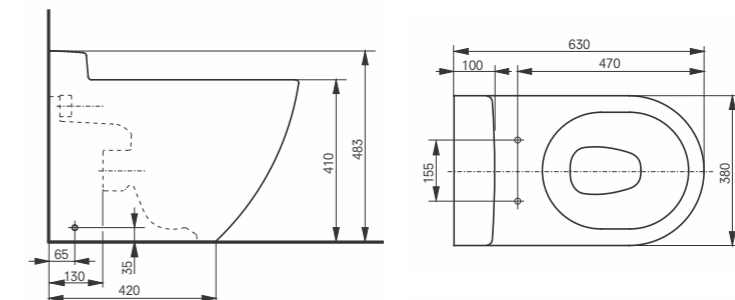

RG Lite WASHLET™ Back To Wall, Exposed

Description	Dimensions (W x D x H)	Code	Price (ex VAT)	Price (inc VAT)
RG Lite WASHLET™ Seat inc Remote Control	383 x 540 x 130 mm	TCF34120GGB	£ 1647.00	£ 1976.40
NC Back To Wall WC for WASHLET™	380 x 630 x 483 mm	CW763Y	£ 458.00	£ 549.60
Isolation Valve	VHJ10174	£ 30.00	£ 36.00	
Total Price			£ 2135.00	£ 2562.00