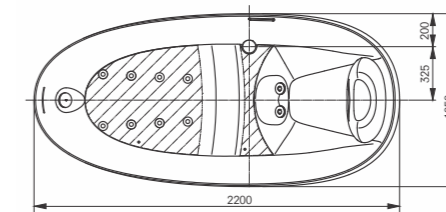

Description

Flotation Tub, Freestanding

Dimensions (W x D x H)

2200 x 1050 x 785 mm

Code

PJYD2200PWEE#GW

Price (ex VAT)

£ 29757.00

Price (inc VAT)

£ 35708.40