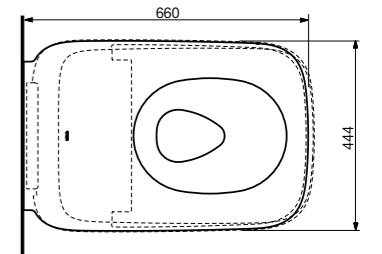

**NEOREST® WX1 Washlet EWATER+**

The NEOREST® has concealed water and electrical supplies

Description	Dimensions (W x D x H)	Code	Price (ex VAT)	Price (inc VAT)
NEOREST® WX1 Seat with Dryer inc Remote Control	449 x 667 x 122 mm	TCF95180GEU	£ 6426.00	£ 7711.20
NEOREST® WX1 Wall Hung WC for NEOREST® WX1 Seat	444 x 660 x 367 mm	CW927PZY	£ 2958.00	£ 3549.60
Auto Flush Frame inc Motor with Cistern 1120 mm	500 x 120 x 1120 mm	WH183EAT	£ 982.00	£ 1178.40
TOTO Flush Plate Brushed Aluminium	236 x 6 x 152 mm	MB177EM#S	£ 204.00	£ 244.80
Connection Set FOR NEOREST® WX		HM183	£ 153.00	£ 183.60
<b>Total Price</b>			<b>£ 10723.00</b>	<b>£ 12867.60</b>