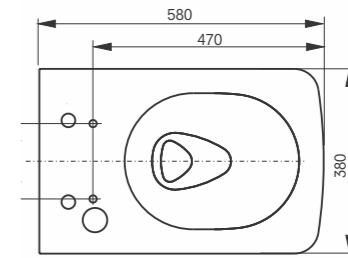

SX WASHLET™ EWater+

This WASHLET™ has concealed water and electrical supplies

Description	Dimensions (W x D x H)	Code	Price (ex VAT)	Price (inc VAT)
SX EWater+ WASHLET™ Seat inc Remote Control	386 x 579 x 146 mm	TCF896CG	£ 2287.00	£ 2744.40
SP Wall Hung WC for WASHLET™	380 x 580 x 335 mm	CW522ERY	£ 653.00	£ 783.60
Total Price			£ 2940.00	£ 3528.00

Required for Installation

Concealed Connection Set (ONLY for Geberit Sigma Duofix System)		SP10695UN	£ 148.00	£ 177.60
Concealed Connection Set (ONLY for Viega Prevista Frames)	787707 (820mm) or 786670 (980 & 1120mm)		£ 164.00	£ 196.80
Mini Ball Valve 3/8" (For simple water shut-off when not using Manufacturer's connection set)		SP515011B	£ 31.00	£ 37.20