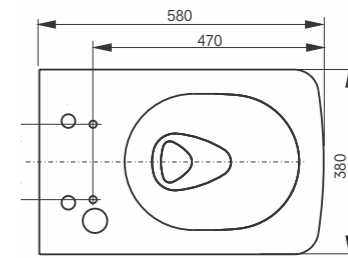

SW WASHLET™

This WASHLET™ has concealed water and electrical supplies

Description	Dimensions (W x D x H)	Code	Price (ex VAT)	Price (inc VAT)
SW WASHLET™ Seat inc Remote Control	391 x 579 x 108 mm	TCF803CG	£ 3239.00	£ 3886.80
SP Wall Hung WC for WASHLET™	380 x 580 x 335 mm	CW522ERY	£ 653.00	£ 783.60
Total Price			£ 3892.00	£ 4670.40

Required for Installation

Concealed Connection Set (ONLY for Geberit Sigma Duofix System)		SP10695UN	£ 148.00	£ 177.60
Concealed Connection Set (ONLY for Viega Prevista Frames)	787707 (820mm) or 786670 (980 & 1120mm)		£ 164.00	£ 196.80
Mini Ball Valve 3/8" (For simple water shut-off when not using Manufacturer's connection set)		SP515011B	£ 31.00	£ 37.20