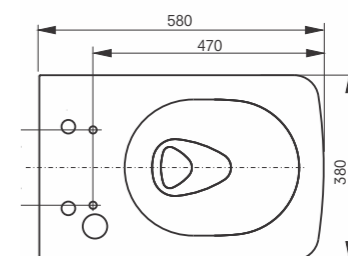

SW WASHLET™ Autoflush

This WASHLET™ has concealed water and electrical supplies

Description	Dimensions (W x D x H)	Code	Price (ex VAT)	Price (inc VAT)
SW Autoflush WASHLET™ Seat inc. Remote Control	391 x 579 x 108 mm	TCF804C2G	£ 3348.00	£ 4017.60
SP Wall Hung WC for WASHLET™	380 x 580 x 335 mm	CW522ERY	£ 653.00	£ 783.60
Auto Flush Frame inc Motor with Cistern 1120 mm	500 x 120 x 1120 mm	WH183EAT	£ 982.00	£ 1178.40
TOTO Flush Plate Brushed Stainless Steel	243 x 12 x 159 mm	MB175M#SS	£ 174.00	£ 208.80
Connection Set for concealed connections		SP10695UN	£ 148.00	£ 177.60
Total Price			£ 5305.00	£ 6366.00