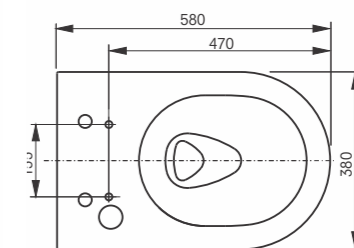

RX WASHLET™ EWATER+ Autoflush

This WASHLET™ has concealed water and electrical supplies

Description	Dimensions (W x D x H)	Code	Price (ex VAT)	Price (inc VAT)
RX EWATER+ Autoflush WASHLET™ Seat inc. Remote Control	386 x 579 x 146 mm	TCF895CG	£ 2396.00	£ 2875.20
RP Wall Hung WC for WASHLET™	380 x 580 x 335 mm	CW542ERY	£ 653.00	£ 783.60
Auto Flush Frame inc Motor with Cistern 1120 mm	500 x 120 x 1120 mm	WH183EAT	£ 982.00	£ 1178.40
TOTO Flush Plate Brushed Stainless Steel	243 x 12 x 159 mm	MB175M#SS	£ 174.00	£ 208.80
Connection Set for concealed connections	SP10695UN	£ 148.00	£ 177.60	
Total Price			£ 4353.00	£ 5223.60