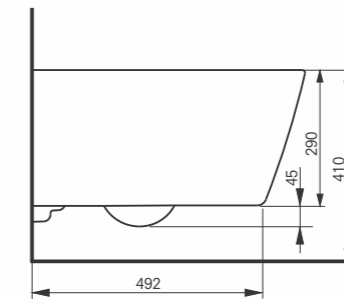

RX WASHLET™ EWATER+ Autoflush

This WASHLET™ has concealed water and electrical supplies

Description	Dimensions (W x D x H)	Code	Price (ex VAT)	Price (inc VAT)
RX EWATER+ Autoflush WASHLET™ Seat inc. Remote Control	386 x 579 x 146 mm	TCF895CG	£ 2396.00	£ 2875.20
RP Wall Hung WC for WASHLET™	380 x 580 x 335 mm	CW542ERY	£ 653.00	£ 783.60
Auto Flush Frame inc Motor with Cistern 1120 mm	500 x 120 x 1120 mm	WH183EAT	£ 982.00	£ 1178.40
TOTO Flush Plate Brushed Stainless Steel	243 x 12 x 159 mm	MB175M#SS	£ 174.00	£ 208.80
Connection Set for concealed connections	SP10695UN	£ 148.00	£ 177.60	
Total Price			£ 4353.00	£ 5223.60