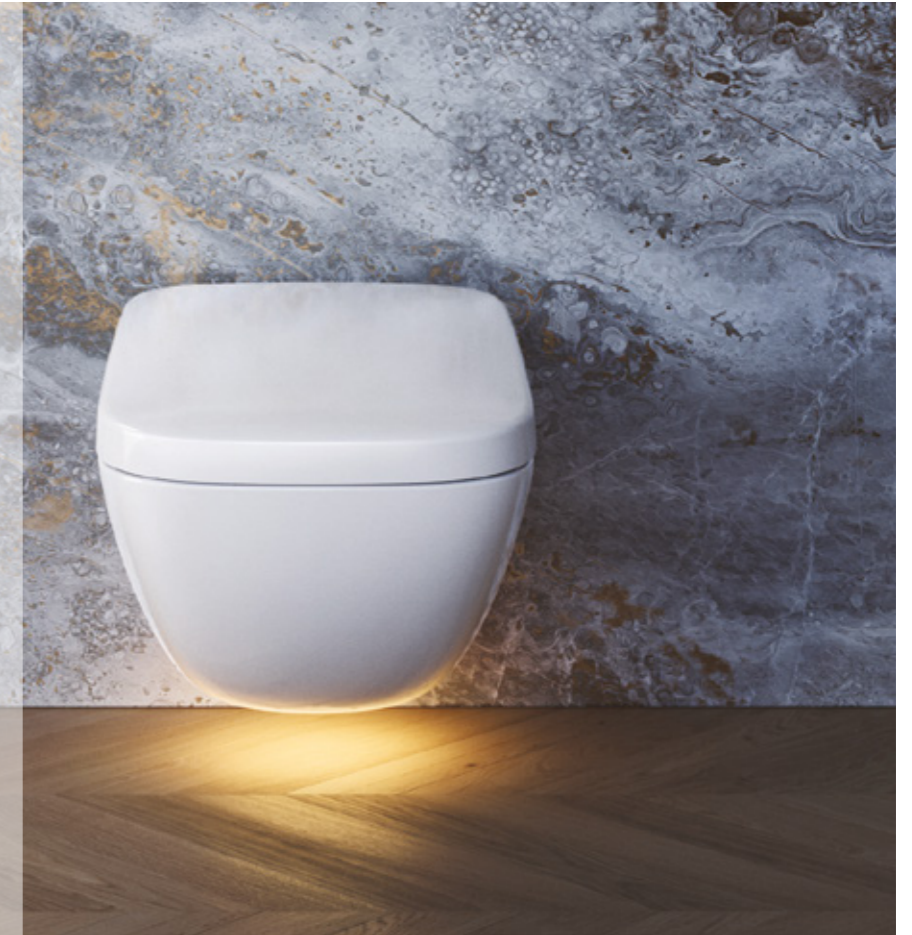

### Toilets

Basins	23
Flotation Tub	25
Hand Dryer	27

**Key Features**

- Warm Water Nozzle
- Heated Seat
- EWATER+ for wand and bowl
- Night Light
- Deodoriser
- Seamless Seat
- Drying Function
- Pre mist
- Decalcifying Function
- Sensor Activated Flush
- Sensor Activated Lid
- Tornado Flush
- CEFIONTECT Glaze
- Rimless Design
- Water Saving
- 4.5 Litre Flush