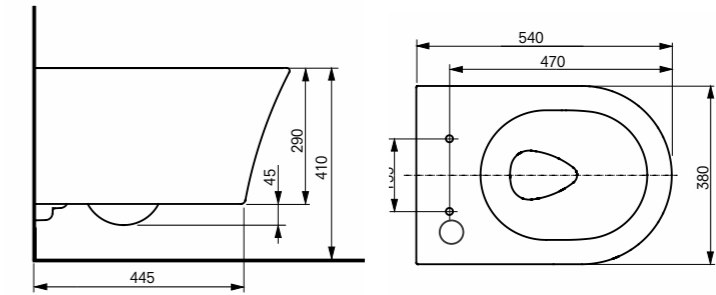

RG Lite WASHLET™ Wall Hung, Concealed

This WASHLET™ has concealed water and electrical supplies

Description	Dimensions (W x D x H)	Code	Price (ex VAT)	Price (inc VAT)
RG Lite WASHLET™ Seat inc Remote Control	383 x 540 x 130 mm	TCF34170GEU	£ 1539.00	£ 1846.80
GP Wall Hung WC for WASHLET™	380 x 540 x 335 mm	CW553EY	£ 511.00	£ 613.20
Total Price			£ 2050.00	£ 2460.00

Required for Installation

Concealed Connection Set (ONLY for Geberit Sigma Duofix System)	SP10695UN	£ 148.00	£ 177.60
Concealed Connection Set (ONLY for Viega Prevista Frames)	787707 (820mm) or 786670 (980 & 1120mm)	£ 164.00	£ 196.80
Mini Ball Valve 3/8" (For simple water shut-off when not using Manufacturer's connection set)	SP515011B	£ 31.00	£ 37.20