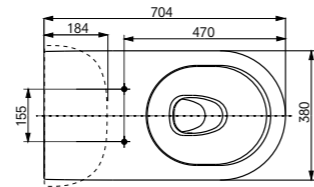

WASHLETS *RG Lite*

RG Lite WASHLET™ Close Coupled, Exposed