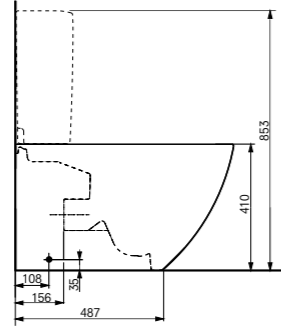

WASHLETS *RG Lite*

RG Lite WASHLET™ Close Coupled, Exposed