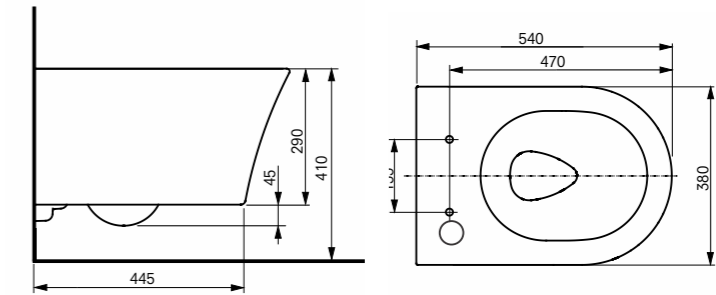

RG WASHLET™

This WASHLET™ has concealed water and electrical supplies

Description	Dimensions (W x D x H)	Code	Price (ex VAT)	Price (inc VAT)
RG WASHLET™ Seat inc Remote Control	383 x 540 x 130 mm	TCF34270GEU	£ 2046.00	£ 2455.20
GP Wall Hung WC for WASHLET™	380 x 540 x 335 mm	CW553EY	£ 511.00	£ 613.20
Total Price			£ 2557.00	£ 3068.40

Required for Installation

Concealed Connection Set (ONLY for Geberit Sigma Duofix System)	SP10695UN	£ 148.00	£ 177.60
Concealed Connection Set (ONLY for Viega Prevista Frames)	787707 (820mm) or 786670 (980 & 1120mm)	£ 164.00	£ 196.80
Mini Ball Valve 3/8" (For simple water shut-off when not using Manufacturer's connection set)	SP515011B	£ 31.00	£ 37.20

The WASHLET™ RG blends elegant design with TOTO's consistently high standards of hygiene and innovation.

This model features three different types of sprays for precise, adjustable cleansing of the front and rear intimate areas. Users can activate additional massage spray and oscillating functions for enhanced comfort. The water pressure, temperature, and wand jet position are individually adjustable, ensuring a personalized and thorough cleansing experience. Key features include odour absorption, a heated seat, and the Pre Mist function, which automatically sprays a fine mist of electrolysed water onto the toilet bowl before use to prevent waste from sticking to the surface.

The wand jet is always positioned above the ceramic and behind a protective flap to ensure maximum hygiene. The lid of the WASHLET™ RG is made of glass-fibre reinforced plastic (GFRP), and the seat features a seamless one-piece design for added comfort and easy cleaning. This model combines innovative technology with sophisticated design, providing a premium bathroom experience that aligns with TOTO's commitment to excellence and user comfort.