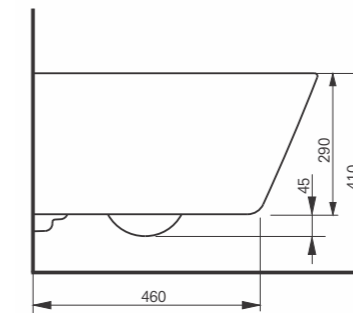

SW WASHLET™

This WASHLET™ has concealed water and electrical supplies

Description	Dimensions (W x D x H)	Code	Price (ex VAT)	Price (inc VAT)
SW WASHLET™ Seat inc Remote Control	391 x 579 x 108 mm	TCF803CG	£ 3239.00	£ 3886.80
SP Wall Hung WC for WASHLET™	380 x 580 x 335 mm	CW522ERY	£ 653.00	£ 783.60
Total Price			£ 3892.00	£ 4670.40

Required for Installation

Concealed Connection Set (ONLY for Geberit Sigma Duofix System)		SP10695UN	£ 148.00	£ 177.60
Concealed Connection Set (ONLY for Viega Prevista Frames)	787707 (820mm) or 786670 (980 & 1120mm)		£ 164.00	£ 196.80
Mini Ball Valve 3/8" (For simple water shut-off when not using Manufacturer's connection set)		SP515011B	£ 31.00	£ 37.20