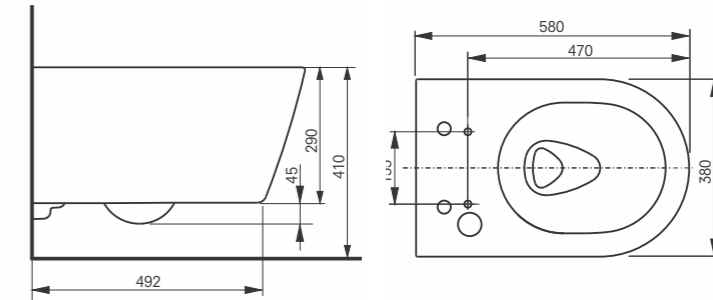

RW WASHLET™

This WASHLET™ has concealed water and electrical supplies

Description	Dimensions (W x D x H)	Code	Price (ex VAT)	Price (inc VAT)
RW WASHLET™ Seat inc. Remote Control	391 x 579 x 108 mm	TCF801CG	£ 3239.00	£ 3886.80
RP Wall Hung WC for WASHLET™	380 x 580 x 335mm	CW542ERY	£ 653.00	£ 783.60
Total Price			£ 3892.00	£ 4670.40

Required for Installation

Concealed Connection Set (ONLY for Geberit Sigma Duofix System)		SP10695UN	£ 148.00	£ 177.60
Concealed Connection Set (ONLY for Viega Prevista Frames)	787707 (820mm) or 786670 (980 & 1120mm)		£ 164.00	£ 196.80
Mini Ball Valve 3/8" (For simple water shut-off when not using Manufacturer's connection set)		SP515011B	£ 31.00	£ 37.20