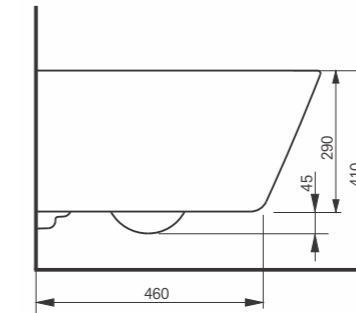

SX WASHLET™ EWater+

This WASHLET™ has concealed water and electrical supplies

Description	Dimensions (W x D x H)	Code	Price (ex VAT)	Price (inc VAT)
SX EWater+ WASHLET™ Seat inc Remote Control	386 x 579 x 146 mm	TCF896CG	£ 2287.00	£ 2744.40
SP Wall Hung WC for WASHLET™	380 x 580 x 335 mm	CW522ERY	£ 653.00	£ 783.60
Total Price			£ 2940.00	£ 3528.00

Required for Installation

Concealed Connection Set (ONLY for Geberit Sigma Duofix System)		SP10695UN	£ 148.00	£ 177.60
Concealed Connection Set (ONLY for Viega Prevista Frames)	787707 (820mm) or 786670 (980 & 1120mm)		£ 164.00	£ 196.80
Mini Ball Valve 3/8" (For simple water shut-off when not using Manufacturer's connection set)		SP515011B	£ 31.00	£ 37.20