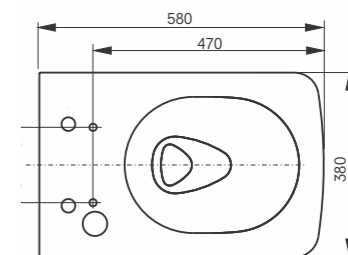

SX WASHLET™ EWater+ Autoflush

This WASHLET™ has concealed water and electrical supplies

Description	Dimensions (W x D x H)	Code	Price (ex VAT)	Price (inc VAT)
SX EWater+ Autoflush WASHLET™ Seat inc. Remote Control	386 x 579 x 146 mm	TCF897CG	£ 2396.00	£ 2875.20
SP Wall Hung WC for WASHLET™	380 x 580 x 335 mm	CW522ERY	£ 653.00	£ 783.60
Auto Flush Frame inc Motor with Cistern 1120 mm	500 x 120 x 1120 mm	WH183EAT	£ 982.00	£ 1178.40
TOTO Flush Plate Brushed Stainless Steel	243 x 12 x 159 mm	MB175M#SS	£ 174.00	£ 208.80
Connection Set for concealed connections		SP10695UN	£ 148.00	£ 177.60
Total Price			£ 4353.00	£ 5223.60