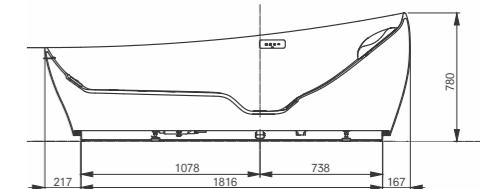

Description

Flotation Tub, Freestanding

Dimensions (W x D x H)

2200 x 1050 x 785 mm

Code

PJYD2200PWEE#GW

Price (ex VAT)

£ 29757.00

Price (inc VAT)

£ 35708.40