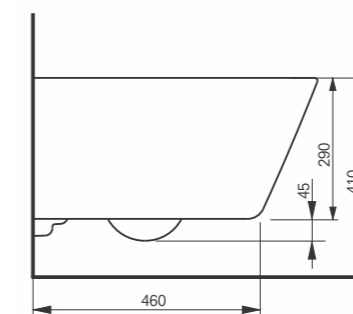

SW WASHLET™ Autoflush

This WASHLET™ has concealed water and electrical supplies

Description	Dimensions (W x D x H)	Code	Price (ex VAT)	Price (inc VAT)
SW Autoflush WASHLET™ Seat inc. Remote Control	391 x 579 x 108 mm	TCF804C2G	£ 3348.00	£ 4017.60
SP Wall Hung WC for WASHLET™	380 x 580 x 335 mm	CW522ERY	£ 653.00	£ 783.60
Auto Flush Frame inc Motor with Cistern 1120 mm	500 x 120 x 1120 mm	WH183EAT	£ 982.00	£ 1178.40
TOTO Flush Plate Brushed Stainless Steel	243 x 12 x 159 mm	MB175M#SS	£ 174.00	£ 208.80
Connection Set for concealed connections		SP10695UN	£ 148.00	£ 177.60
Total Price			£ 5305.00	£ 6366.00