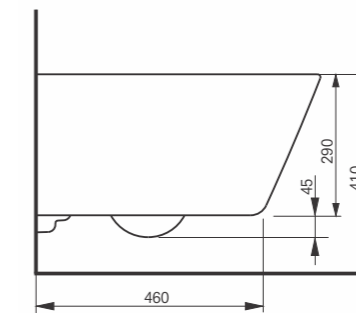

SX WASHLET™ EWater+ Autoflush

This WASHLET™ has concealed water and electrical supplies

Description	Dimensions (W x D x H)	Code	Price (ex VAT)	Price (inc VAT)
SX EWater+ Autoflush WASHLET™ Seat inc. Remote Control	386 x 579 x 146 mm	TCF897CG	£ 2396.00	£ 2875.20
SP Wall Hung WC for WASHLET™	380 x 580 x 335 mm	CW522ERY	£ 653.00	£ 783.60
Auto Flush Frame inc Motor with Cistern 1120 mm	500 x 120 x 1120 mm	WH183EAT	£ 982.00	£ 1178.40
TOTO Flush Plate Brushed Stainless Steel	243 x 12 x 159 mm	MB175M#SS	£ 174.00	£ 208.80
Connection Set for concealed connections		SP10695UN	£ 148.00	£ 177.60
Total Price			£ 4353.00	£ 5223.60