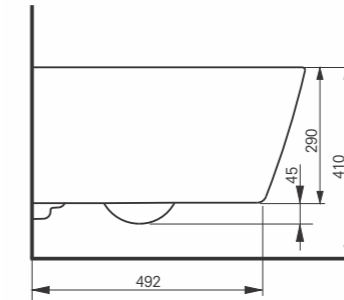

RX WASHLET™ EWATER+

This WASHLET™ has concealed water and electrical supplies

Description	Dimensions (W x D x H)	Code	Price (ex VAT)	Price (inc VAT)
RX EWATER+ WASHLET™ Seat inc Remote Control	386 x 579 x 146 mm	TCF894CG	£ 2287.00	£ 2744.40
RP Wall Hung WC for WASHLET™	380 x 580 x 335 mm	CW542ERY	£ 653.00	£ 783.60
Total Price			£ 2940.00	£ 3528.00

Required for Installation

Concealed Connection Set (ONLY for Geberit Sigma Duofix System)	SP10695UN	£ 148.00	£ 177.60
Concealed Connection Set (ONLY for Viega Prevista Frames)	787707 (820mm) or 786670 (980 & 1120mm)	£ 164.00	£ 196.80
Mini Ball Valve 3/8" (For simple water shut-off when not using Manufacturer's connection set)	SP515011B	£ 31.00	£ 37.20