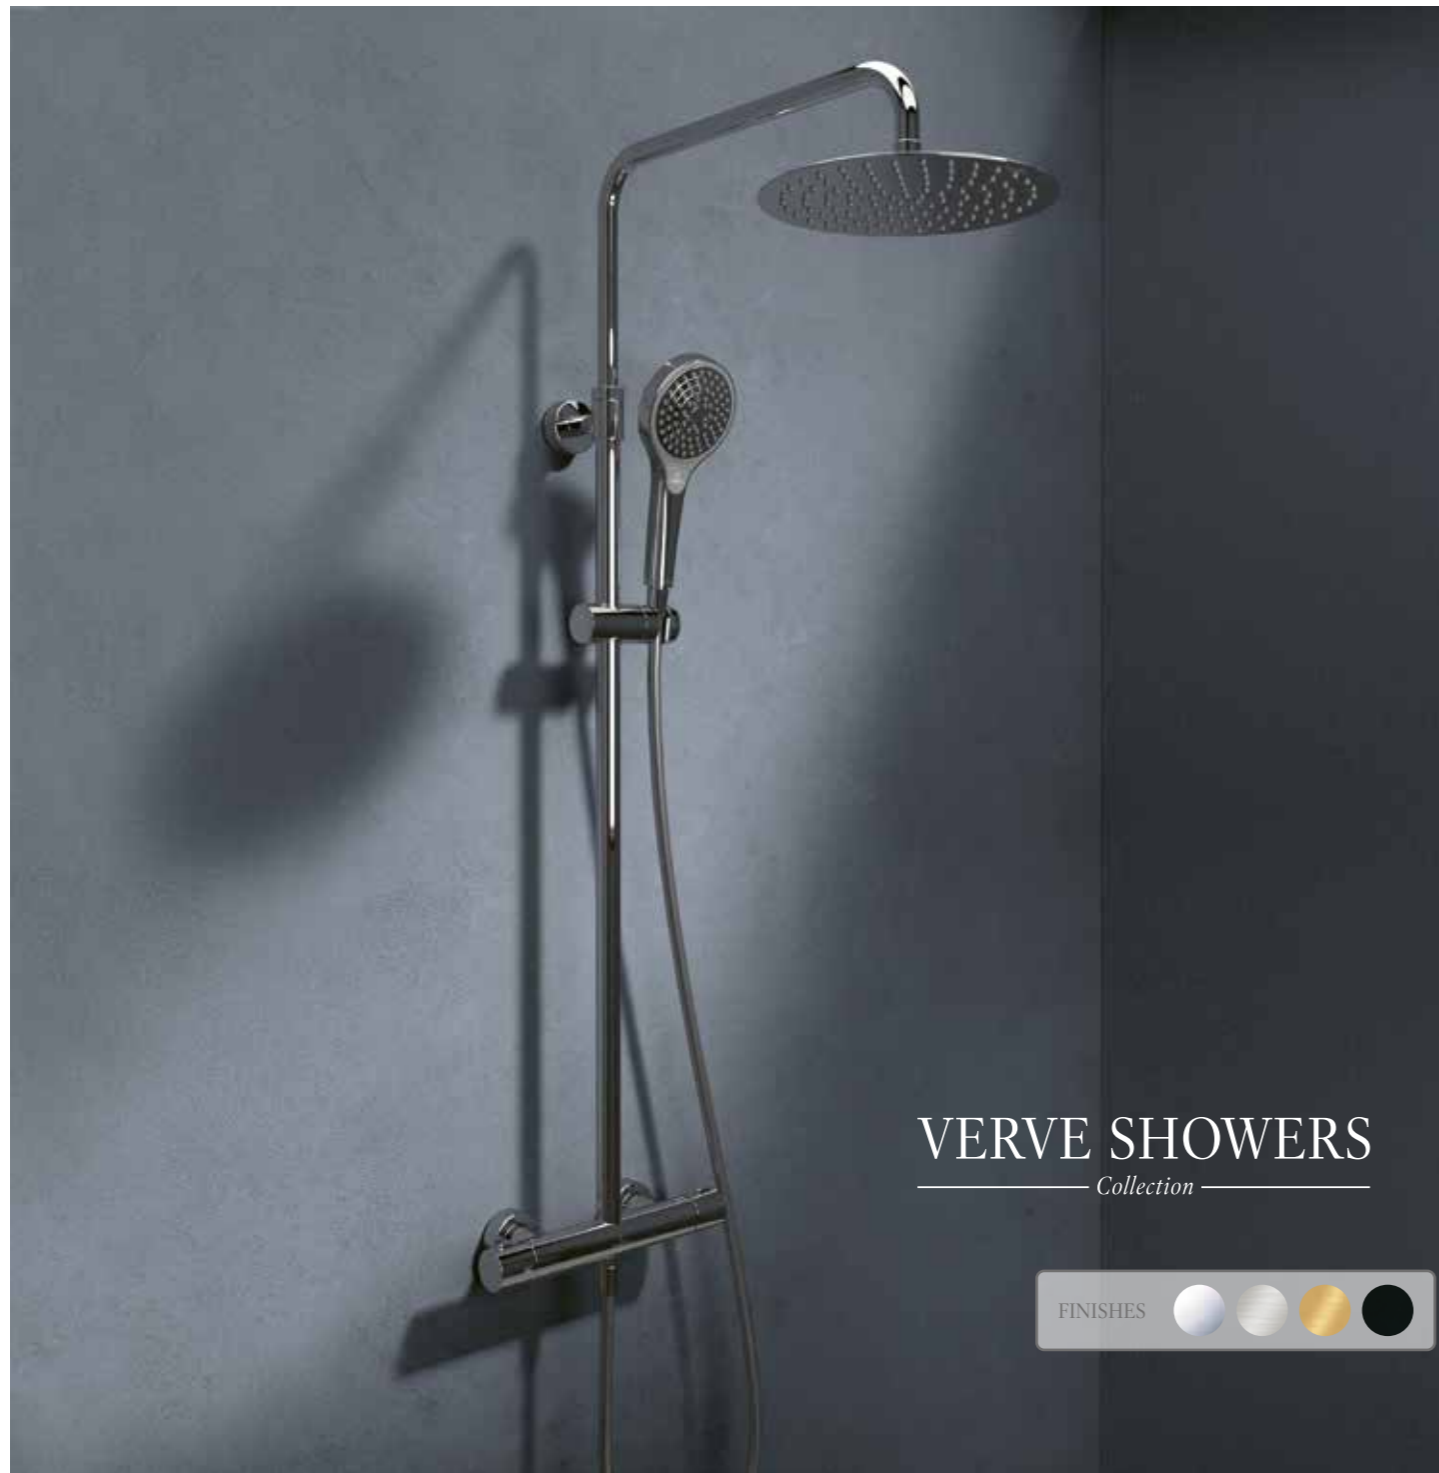

It is the little, fine details that truly make your bathroom complete – such as towel hooks and soap dispensers. Elements Striking and Elements Tender offer a choice of two elegant styles that coordinate perfectly with our taps and ceramics. The attractive design of the two lines makes the final decision purely a question of style.

**ELEMENTS STRIKING**  
DESIGN FACTS

- Elements Striking coordinates ideally with square taps
- Elements Striking available in Chrome, Brushed Nickel, Brushed Gold and Matt Black
- 13 products covering all areas of the bathroom

**ELEMENTS TENDER**  
DESIGN FACTS

- Elements Tender harmonises perfectly with round taps
- Elements Tender available in Chrome and Black
- 17 products covering all areas of the bathroom

VERVE SHOWERS  
Collection

FOR EVERYONE LOOKING FOR A HOME SPA  
IN THEIR BATHROOM

ENJOY FEEL-GOOD MOMENTS:

The Verve Showers and Universal Showers collections harmonise beautifully in your bathroom design. They meet every wish in terms of ease of use, aesthetics and sustainability. That's a promise!