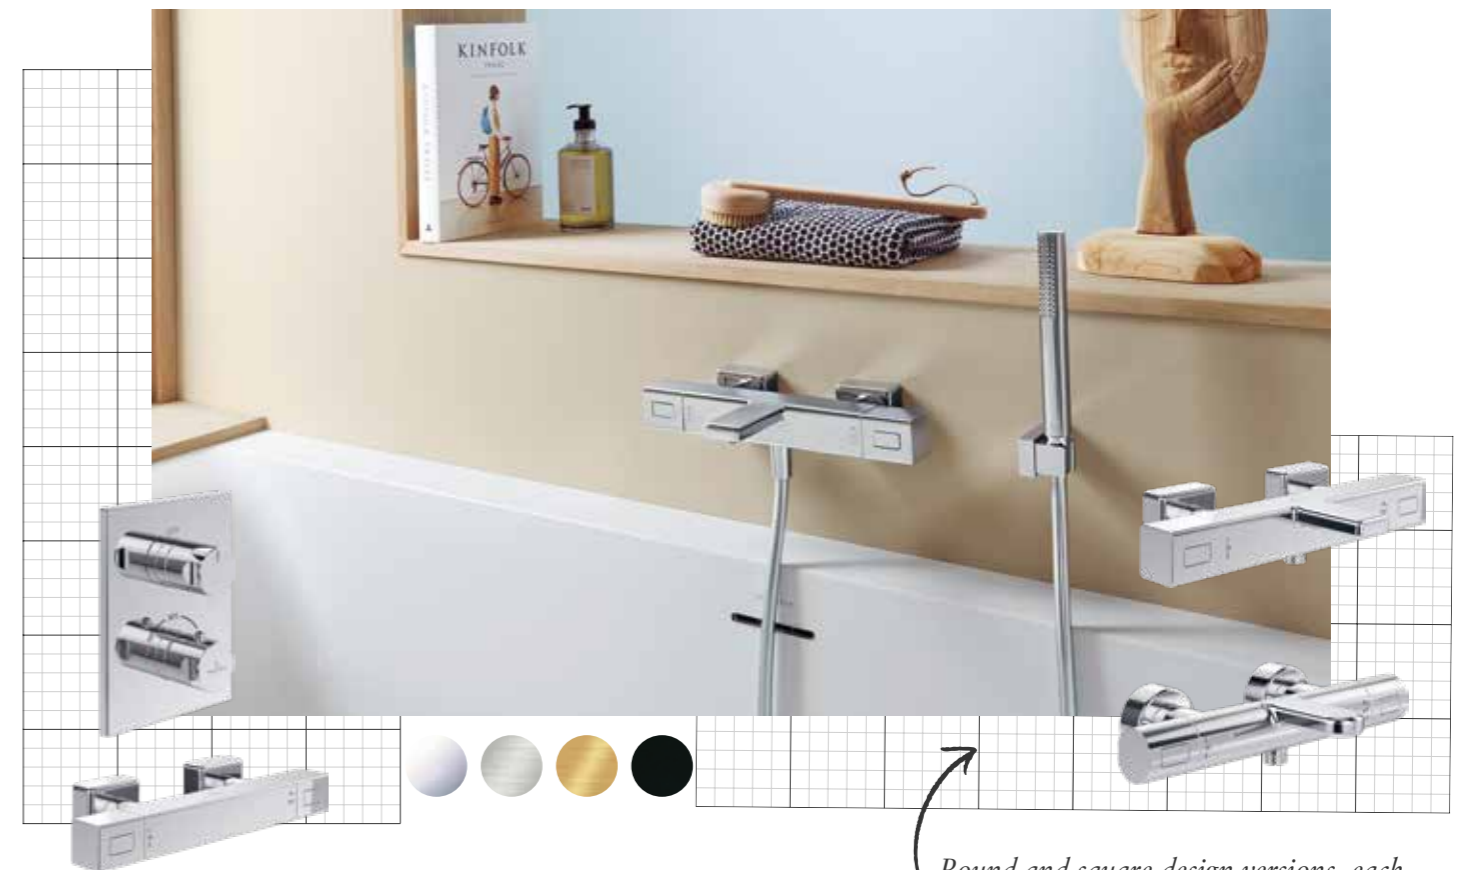

### ENJOY FEEL-GOOD MOMENTS WITH COMPLETE PEACE OF MIND:

Universal Taps offers universal thermostat solutions that are guaranteed to coordinate with all Villeroy & Boch bathroom collections. Available in round or square designs and with a wide range of features, they ensure perfect showering and bathing comfort. Universal Taps offers you maximum confidence for planning orders and advising customers - along with proven brand quality.

## COLLECTION UNIVERSAL TAPS AND FITTINGS

### PERFECT COMBINATION OF DESIGN AND FUNCTIONALITY

The perfect fix Universal Taps and Fittings offer the finishing touch to the bathroom.

From the Vi-Box for easy installation to a shower for your bidet. Every product is designed to match all Villeroy & Boch taps collections, each with an individual touch.