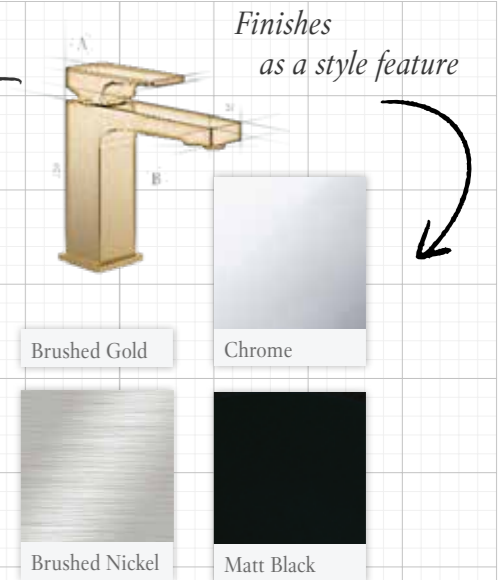

Finishes as a style feature